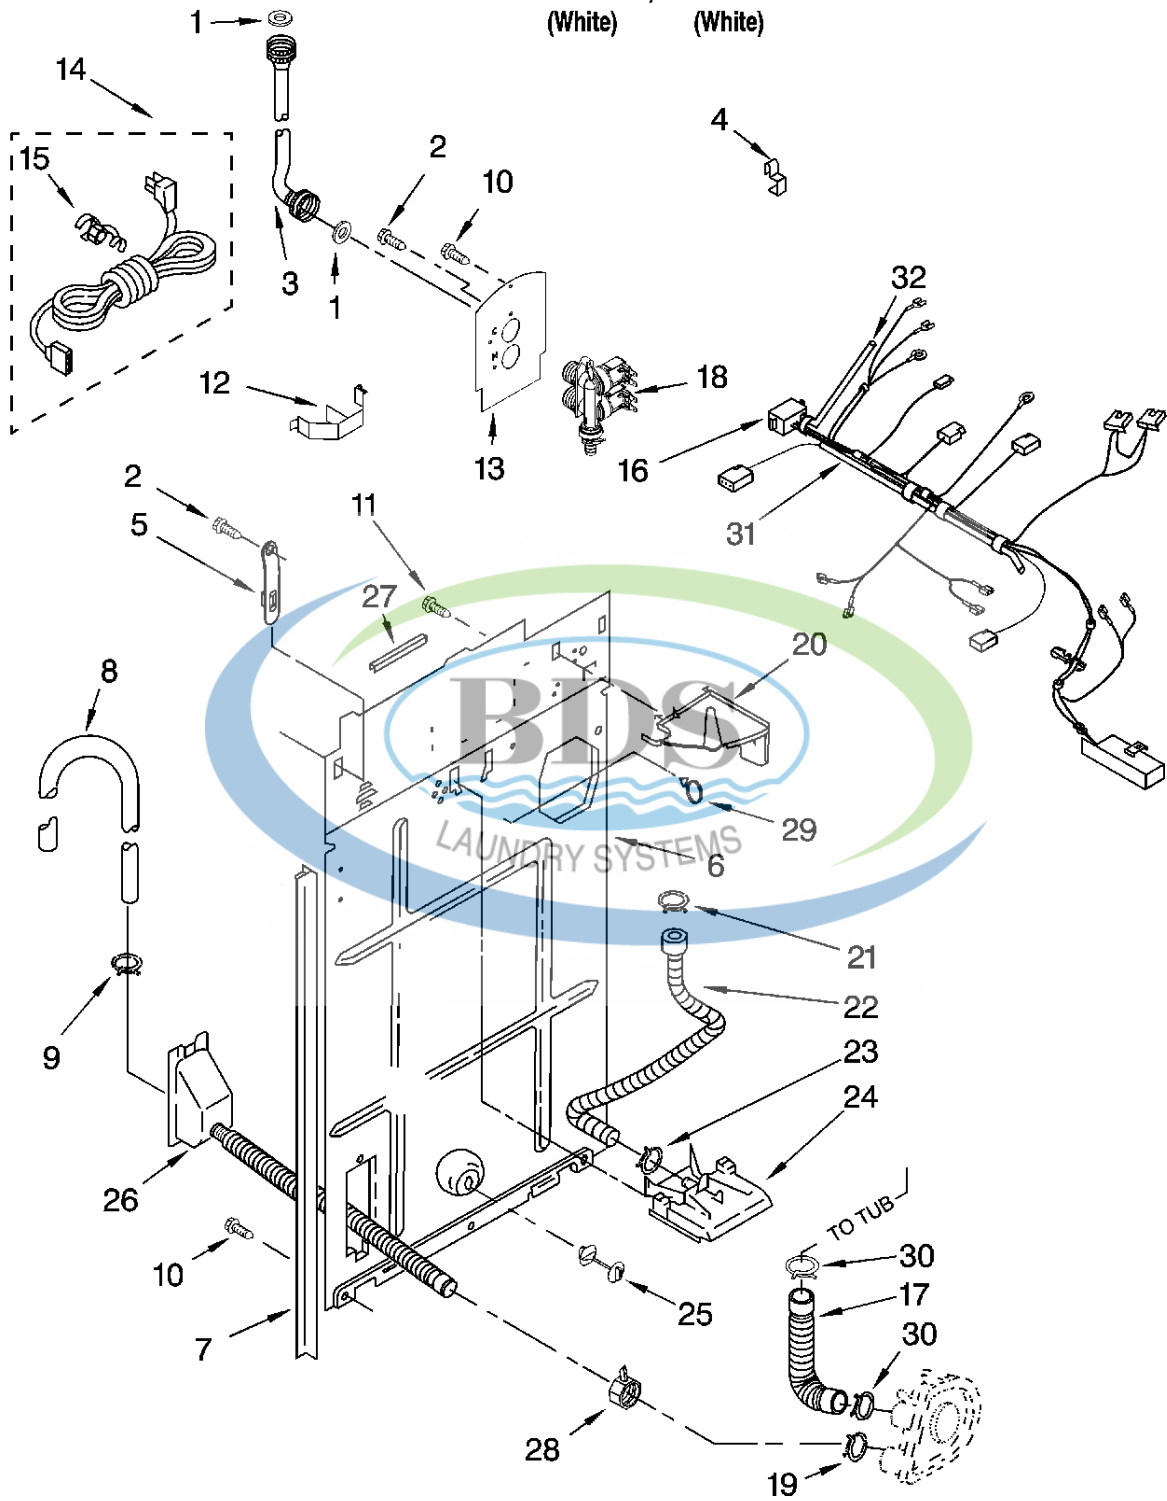

REAR PANEL PARTS

For Models: CAM2742TQ0, CAM2742TQ2

(White)

(White)

W10114743

Ref #	Part Number	Qty.	Description
1	3976300		Washer, Water Inlet Hose (4) (1-1/16 x 5/8)
2	9740848		Screw, 8-18 x 1/2
3	3949380		Hose, Water Inlet (Blue Coupler)
3	3949381		Hose, Water Inlet (Red Coupler)
4	8282518		Clip, Harness
5	8568314		Strap, Console (2)
6	8541649		Panel, Rear (Includes Items, 5,12 & 15)
7	62747		Pad, Rear Panel (2)
8	96743		Hose, Drain (4')
9	8317496		Clamp, Hose
10	62863		Screw, 10-16 x 3/8
11	3351614		Screw, 10-24 x 3/8
12	8055003		Clip, Harness & Pressure Hose
13	8541624		Plate, Mixing Valve
14	3976231		Cord, Power
15	3952821		Strain Relief, Power Cord To Rear Panel
16	W10114216		Harness, Wiring (Includes Items 31 & 32) (For Detail See Pages...
17	285871		Hose, Pump To Tub (Includes Item 30)
18	3979346		Valve, Water Inlet & Thermistor Assy.
19	3366912		Clamp, Hose
20	8539874		Shield, Suds
21	301958		Clamp, Hose
22	8317974		Hose, Vacuum Break
23	370450		Clamp, Hose
24	3360977		Break, Vacuum
25	8519200		Support, Rear Panel
26	W10358149		Drain Hose Assembly (Includes Item 28)
27	W10096784		Edge Protector
28	3976395		Restraint, Hose
29	8559320		Restraint, Hose
30	3363366		Clamp, Hose
31	8524801		Hose, Pressure Switch to Air Dome
32	8524791		Hose, Pressure Switch Link
	3954579		Miscellaneous Parts Bag