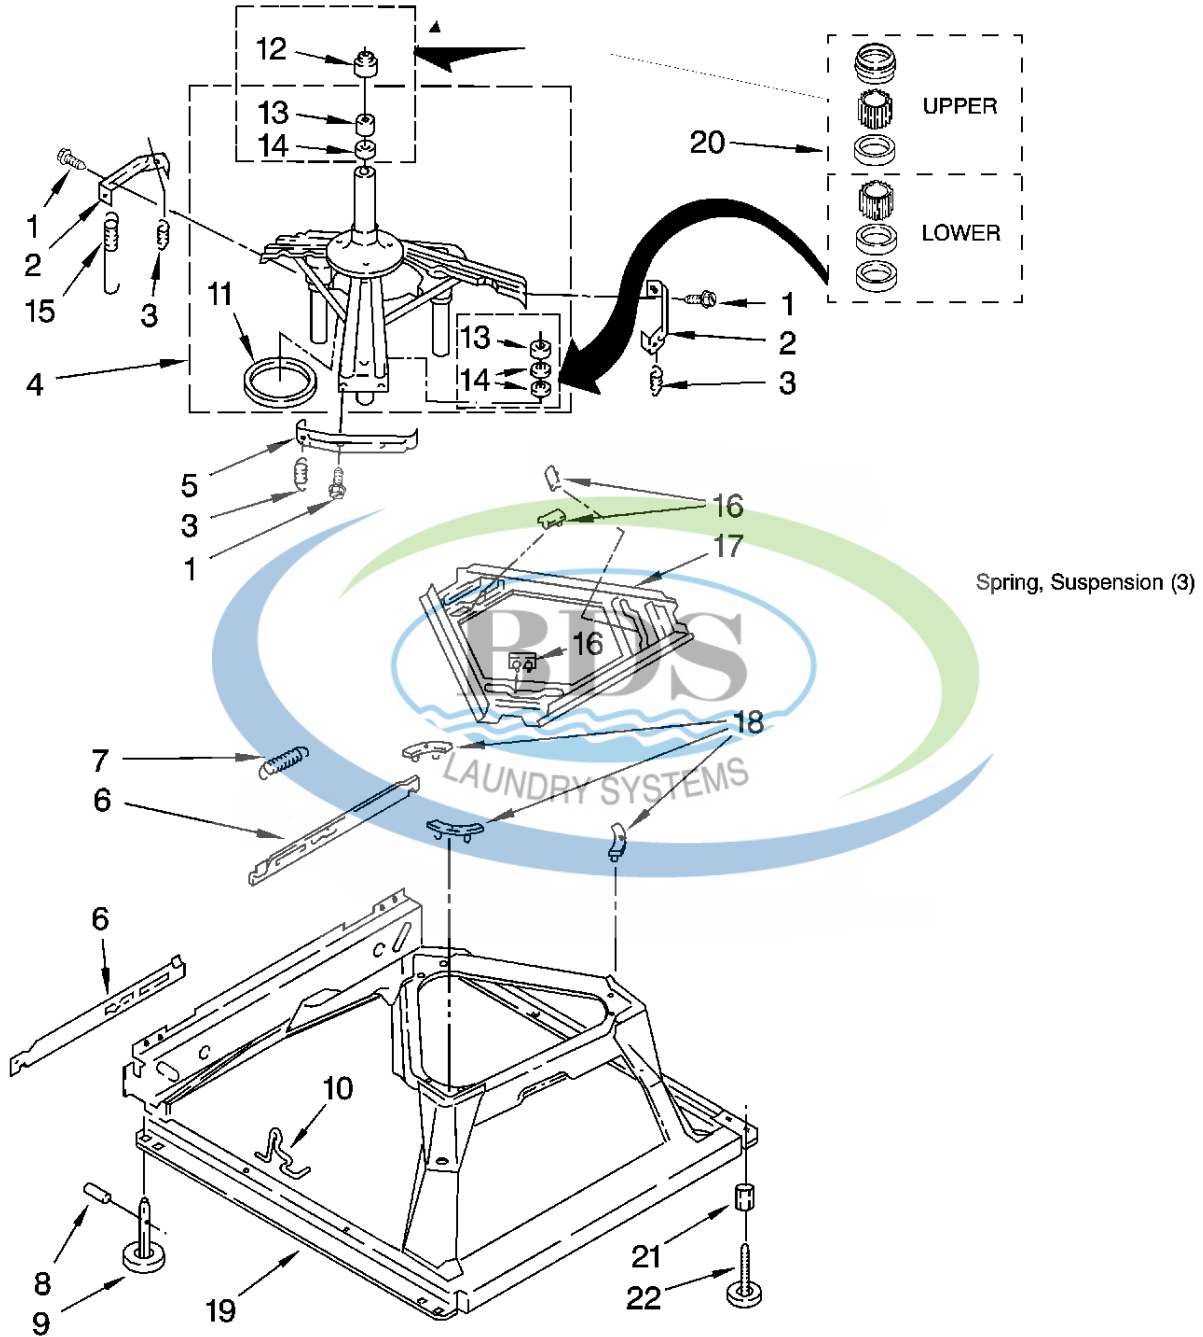

MACHINE BASE PARTS

For Models: CAM2742TQ0, CAM2742TQ2
(White) (White)

Ref #	Part Number	Qty.	Description
1	3400076		Screw, Bracket Mounting (10-32 x 5/8)
2	64067		Bracket, Spring Outer (2)
3	63907		Spring, Suspension (3)
4	280184		Support & Brake, Tub
5	64065		Bracket, Spring Outer (L.F.)
6	63466		Link, Leveling Mechanism (2)
7	8316845		Spring, Leveling Mechanism
8	62837		Pin, Knurled
9	285244		Foot, Rear (2)
10	W10145155		Retainer, Suspension Spring
11	63134		Ring, Sound Deadening
12	8577376		Seal, Centerpost
13	8546455		Bearing, Centerpost (2)
14	357409		Seal, Centerpost (3)
15	W1020667		Spring, Counterweight
16	285219		Pad, Plate
17	3946509		Plate, Suspension (Includes Item 16)
18	285744		Pad, Base
19	285771		Base Assembly (Includes Items 6, 7, 8, 9, 10, 16, 17 & 18)
20	285203		Centerpost Bearing Kit (Includes Items 12, 13 & 14)
21	3359452		Nut, Lock (3/8-16)
22	W10001130		Foot, Front (2)