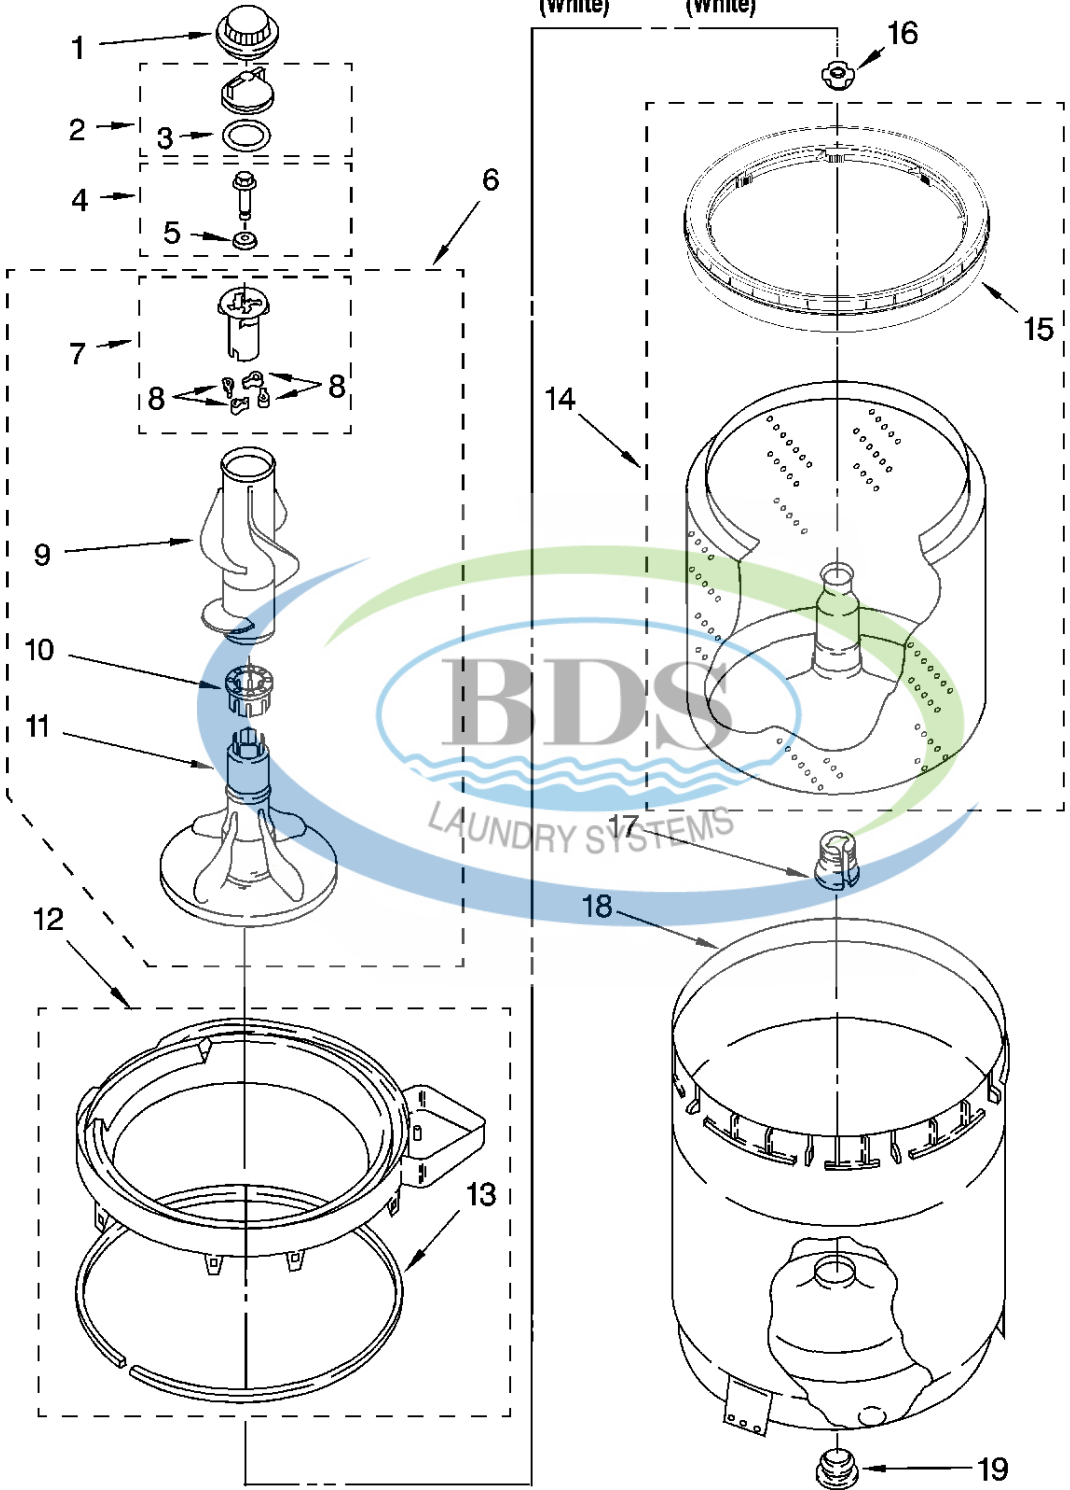

AGITATOR, BASKET AND TUB PARTS

For Models: CAM2742TQ0, CAM2742TQ2

(White) (White)

Ref #	Part Number	Qty.	Description
1	3355758		Cap, Agitator
2	285550		Cap, Barrier
3	W10072840		Seal, Inner Cap
4	358237		Screw & Washer (5/16-24 x 1)
5	3949550		Washer
6	3349743		Agitator (Complete)
7	285751		Cam, Driven
8	80040		Dog, Agitator Clutch (4)
9	3349610		Clothes Mover
10	285620		Spacer - Thrust
11	3349578		Agitator
12	W10445870		Tub Ring & Gasket
13	3976308		Gasket, Tub Ring
14	W10389329		Basket & Balance Ring
15	387240		Balance Ring
16	21366		Nut, Spanner
17	389140		Block, Basket Drive
18	63849		Tub
19	383727		Gasket, Centerpost