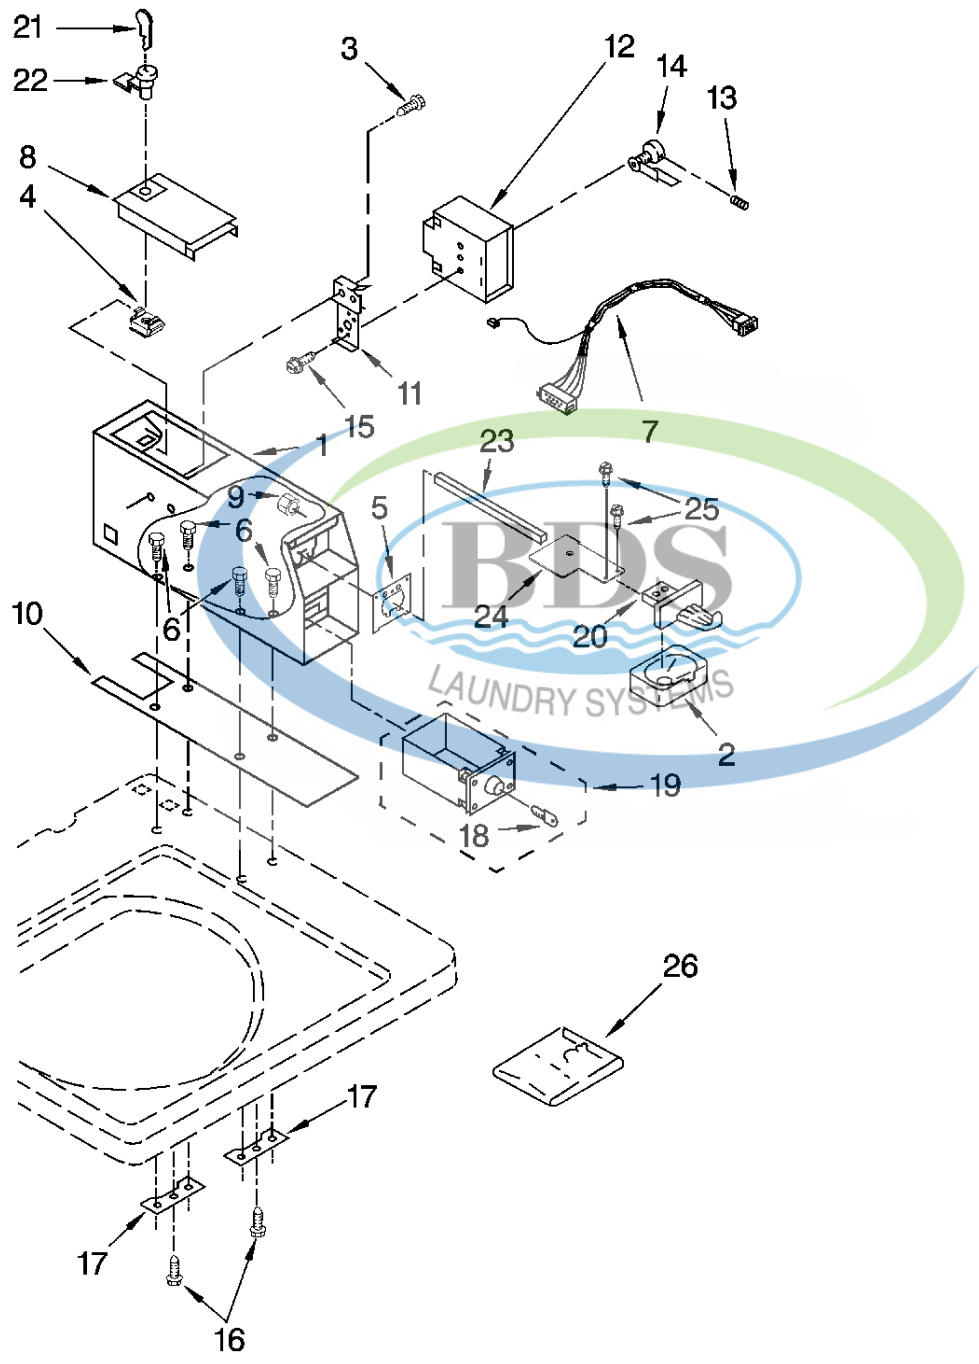

Ref #	Part Number	Qty.	Description
1	8577883		Panel, Console
2	3978858		Bracket, Control
3	8578168		Control, Automatic Temp. (ATC)
4	W10330140		Switch, Cycle Selector (Includes Item 12)
5	W10139210		Screw, 8-18 x 5/16
6	3949740		End Cap (R.H.)
7	8281182		Screw (2)
8	W10351806		Pressure Switch, High Water Level (Includes ``T`` Fitting-Not Sh...
9	3352457		Lights, Indicator
10	3348109		Lens, Amber (2)
11	3348110		Lens, Yellow (1)
12	8316433		Pushbutton (7)
13	W10096320		Pressure Switch, Low Water Level
14	3400073		Screw, 10-24 x 3/8
15	90767		Screw, 8-18 x 3/8 (2)
16	3949734		End Cap (L.H.)
17	689559		Nut, Push-In (2)
18	W10109200		Screw, End Cap To Bracket (4)
19	W10138030		Harness, Console
20	W10113937		Clip, Grounding

METER CASE PARTS

For Models: CAM2742TQ0, CAM2742TQ2
(White) (White)

Ref #	Part Number	Qty.	Description
1	W10461200		Meter Case
2	385421		Funnel, Coin
3	339805		Screw, 10-32 X 3/16
4	90406		Nut, Cage
5	279950		Plate, Adapter (Includes Item 2)
6	3349065		Bolt, Meter Case 5/16 - 24 X 1 (4)
7	W10138351		Harness, Timer
8	3351136		Door, Service
9	3400029		Nut, Adapter Plate (3)
10	3954812		Cushion, Case
11	385575		Bracket, Timer
12	W10112081		Timer, 60 Hz.
13	8533976		Screw, Set (2)
14	385571		Clutch, Timer
14	354987		E-Ring
15	3400064		Screw, Timer
16	98445		Screw, 10-16 x 3/4
17	3353813		PLATE, MOUNTING
18			Key, Money Box
19	4396671		Money Box (Includes Item 18)
20	8316520		Coin Chute
21	W10114740		Key, Service Door
22	8316526		Security Lock & Cam Assembly
23	8576635		Bolt, Coin Chute
24	8316522		Extension
25	3400086		Screw, 10-32 x 3/8
26	8316524		Kit, Chute Decal