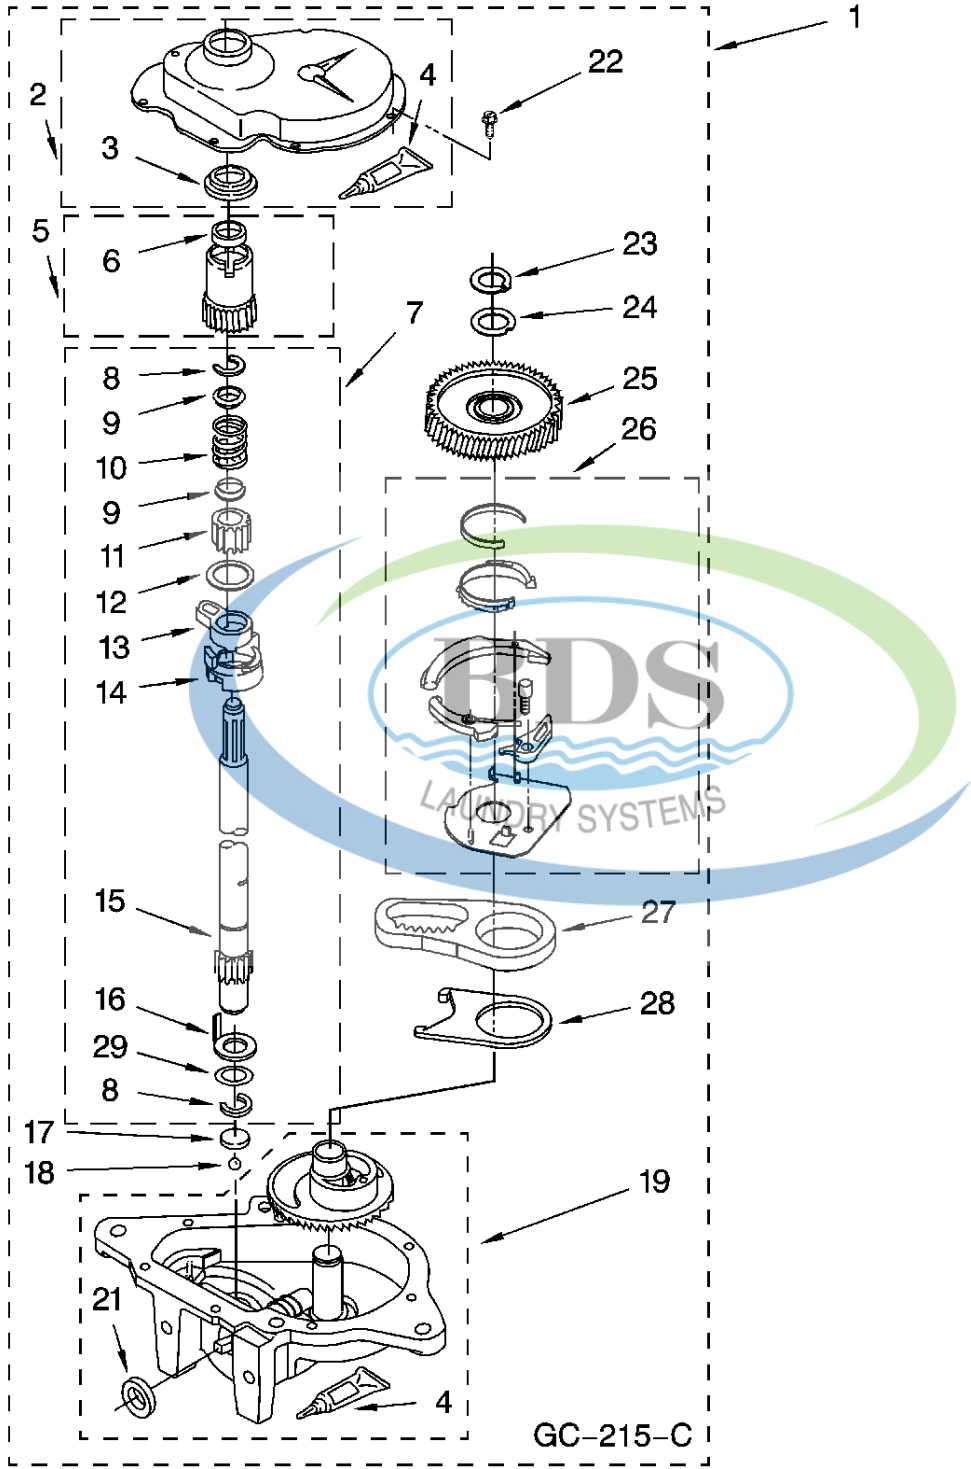

WIRING HARNESS PARTS

For Models: CAM2742TQ0, CAM2742TQ2
(White) (White)

WH2J

W10114743

12

Ref #	Part Number	Qty.	Description
1	3349557		Retainer, Harness
2	NLA		Clip, Harness
3	8528351		Clip, Harness
4	8559320		Clip, Harness (Push-In)
5	90016		Clip, Harness (Half-Harness)
6	8281256		Clip, Harness
7	389379		Retainer, Harness
8	3948614		Timer, Block Disconnect (Natural)
8	352089		Timer, Block Disconnect (Black)
9	62889		Receptacle, Terminal (3-Way)
10	353424		Plug, Terminal (3-Way)
11	62505		Block, Disconnect (Motor 2 Speed)
12	3347243		Block, Disconnect
13	63523		Protector
14	NLA		Connector, 2-Way
15	3352944		Clip, Harness
16	NLA		Block, Disconnect (12-Way)
17	NLA		Receptacle (6-Way)
18	2172937		Connector (T.P.A.) (3-Circuit)
19	3360056		Plug (T.P.A) (3-Circuit) (Pressure Switch)
20	3354925		Block, Connector (Natural)
20	NLA		Block, Connector (Red)

GEARCASE PARTS

For Models: CAM2742TQ0, CAM2742TQ2
(White) (White)

Ref #	Part Number	Qty.	Description
1	3360629		Gearcase (Complete)
2	285202		Cover, Gearcase
3	3349985		Seal, Gearcase Cover
4	285195		Sealer, Gasket (.20 Fl. Oz.) (6 ml)
5	285362		Pinion, Spin (Includes Illus. 25)
6	356427		Seal, Spin Pinion
7	389387		Shaft, Agitator (Complete)
8	NLA		Ring, Retaining (2)
9	62677		Retainer, Spring
10	62676		Spring, Agitate
11	285509		Gear, Agitate (Includes 15 and 29)
12	62619		Washer, Agitate Gear
13	285206		Cam Follower (Includes 14)
14	285206		Cam, Agitate (Includes 13)
15	285509		Shaft, Agitator (Includes 11 and 29)
16	NLA		Washer, Cam Thrust
17	285205		Bearing, Thrust
18	285205		BALL BEARING
19	NLA		Bottom and Pinion, Gearcase
21	285352		Seal, Thrust Plug
22	3351614		Screw, Gearcase Cover, Mounting (8) (10-24 x 3/8)
23	NLA		Ring, Retaining
24	NLA		Washer Kit, Thrust
25	285362		Gear, Spin
26	388253		Neutral Assembly
27	8546456		Rack, Connecting
28	62621		Actuator, Shift
29	388815		Washer, Intermediate