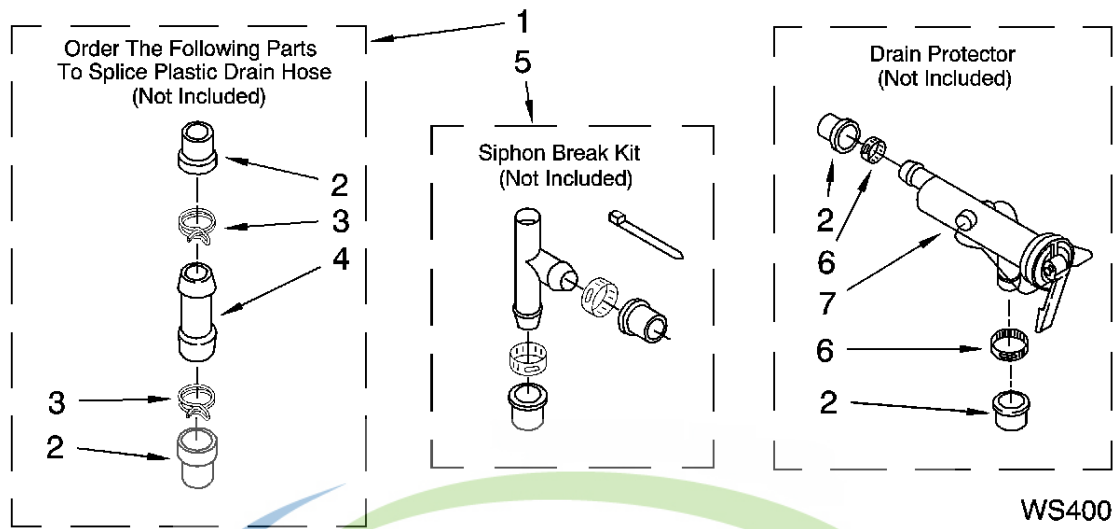

WATER SYSTEM PARTS

For Models: CAM2742TQ0, CAM2742TQ2
(White) (White)

WS400