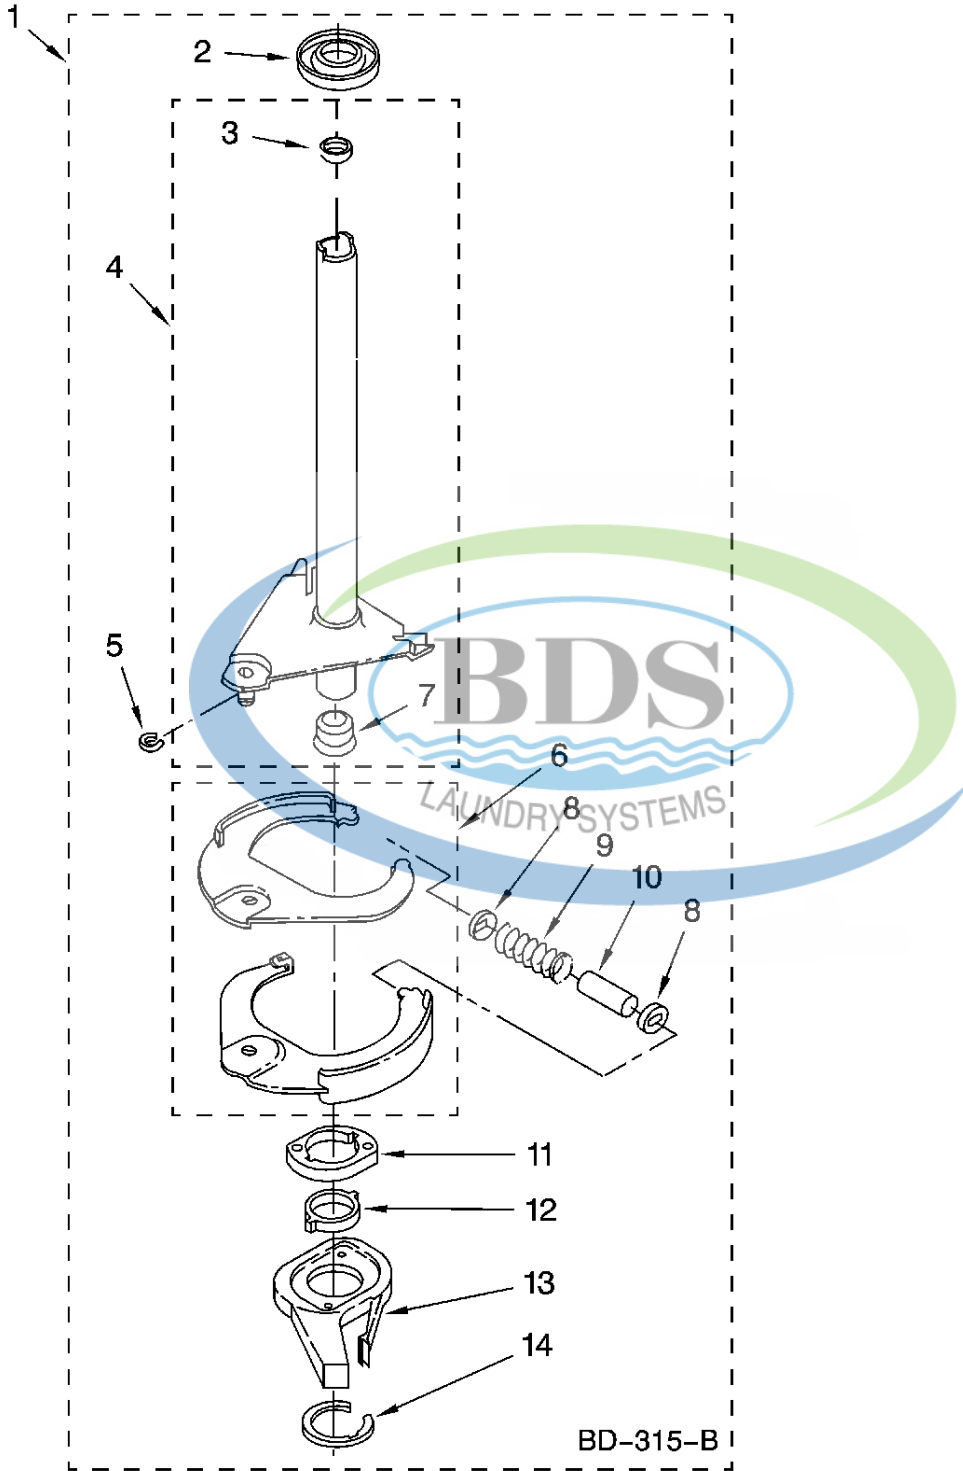

BRAKE AND DRIVE TUBE PARTS

For Models: CAM2742TQ0, CAM2742TQ2

(White)

(White)

Ref #	Part Number	Qty.	Description
1	285792		Brake And Drive Tube (Complete)
2	62658		Ring, Thrust
3	356427		Seal, Drive Tube
4	64208		Tube, Basket Drive (Includes Illus. 3, 4, 5 & 9)
5	W10083190		Ring, Retaining
6	285438		Shoe, Brake (2)
7	8546462		``T`` Bearing, Spin Tube
8	285658		Cap, Brake Spring (2)
9	NLA		Spring, Brake
10	285658		Sleeve, Brake Spring
11	8546461		Cam, Brake Release
12	63022		Sleeve, Cam
13	285790		Driver, Brake Cam
14	90368		Ring, Retaining
	285208		FOLLOWING PARTS NOT ILLUSTRATED Lubricant (Use Only In Brake Shoe Assembly On Roller & Pin)