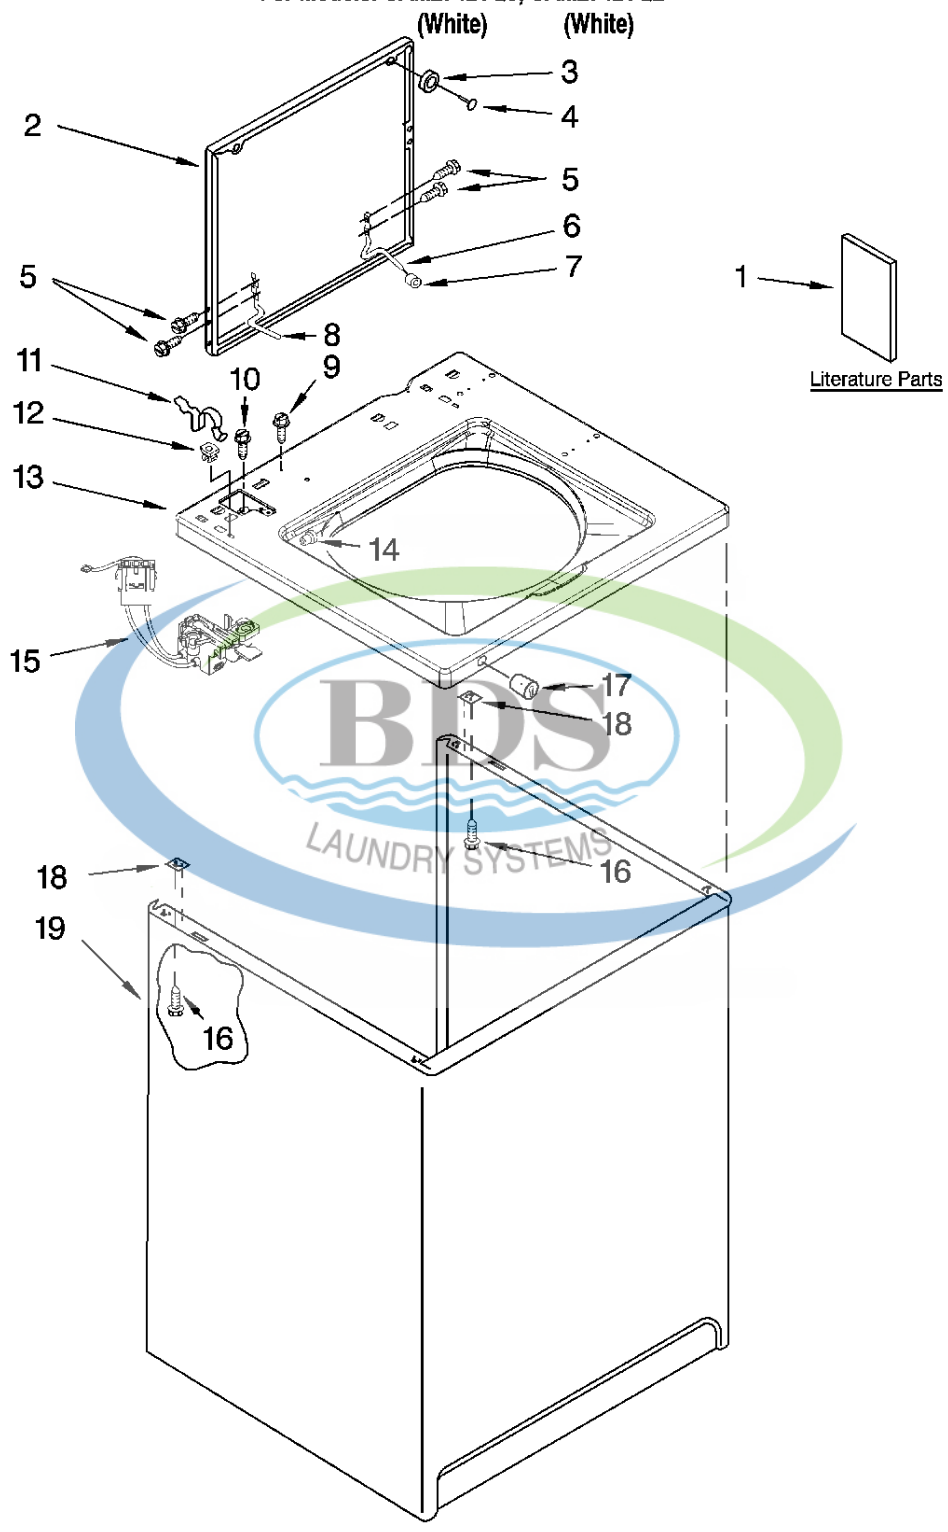

TOP AND CABINET PARTS

For Models: CAM2742TQ0, CAM2742TQ2

W10114743

Ref #	Part Number	Qty.	Description
1	NLA		Instructions, Coin Kit
1	NLA		Wiring Diagram
1	NLA		Energy Guide
1	W10114743		Repair Parts List
2	W10193874		Lid
3	356908		Bumper, Lid
4	356907		Rivet, Plastic
5	W10119828		Screw, Lid Hinge Mounting (4)
6	54583		Hinge, Lid (R.H.)
7	19119		Bumper, Lid Hinge
8	8524784		Hinge, Lid (L.H.)
9	3351614		Screw, Ground
10	3400611		Screw, Lid Switch
11	62780		Clip, Top & Cabinet & Rear Panel (2)
12	358473		Nut, Push-In (2)
13	8524688		Top
14	21258		Bearing, Lid Hinge (2)
15	8054980		Switch, Lid
16	3390631		Screw, 10-16 X 3/8
17	387371		Plug, Lock
18	62750		Spacer, Cabinet To Top (4)
19	63424		Cabinet