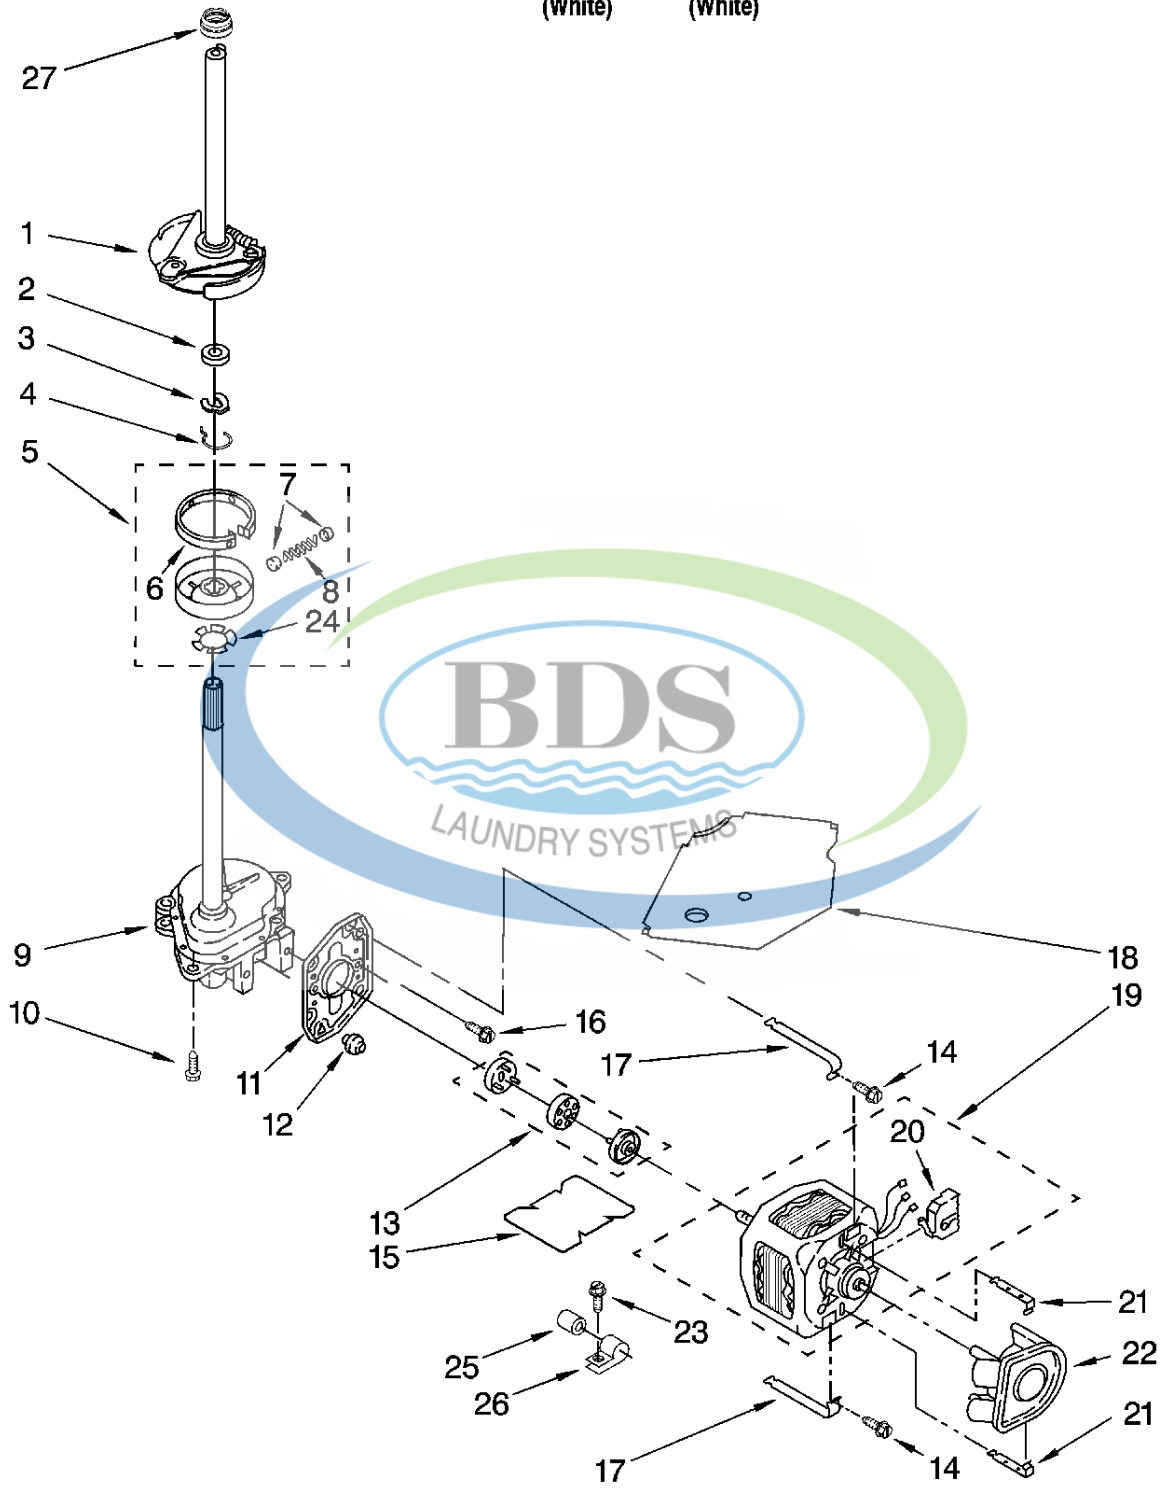

BRAKE, CLUTCH, GEARCASE, MOTOR AND PUMP PARTS

For Models: CAM2742TQ0, CAM2742TQ2

(White)

(White)

W10114743

10

Ref #	Part Number	Qty.	Description
1	285792		Brake & Drive Tube (Complete) (Refer to Page 14 For Further Br...
2	63292		Washer, Spin Tube Thrust
3	W10080230		Ring, Spin Tube Support
4	285353		E-Clip, Clutch Retainer
5	8299642		Clutch (Complete)
6	3951993		Band & Lining, Clutch (Includes Items 7 & 8)
7	62646		Cap, Clutch Spring (2)
8	8559387		Spring & Damper Assembly
9	3360629		Gearcase (Complete) (Refer To Page 15 For Further Breakdown)
10	3400516		Screw, Gearcase To Base (3)
11	62611		Plate, Motor Mount To Gearcase
12	62691		Grommet, Motor (4)
13	285852A		Coupling, Motor And Isolation
14	273556		Screw (2) 10-16 x 5/8
15	3946532		Shield, Motor
16	3400516		Bolt, Motor Plate
17	W10086010		Retainer, Motor (2)
18	3362089		Shield, Tub To Motor
19	661600		Motor, Main Drive
20	8529896		Switch, Main Drive Motor
21	8546127		Retainer, Pump (2)
22	3363394		Pump (Complete)
23	3390631		Screw, 10-16 x 3/8
24	3355454		Clip, Anti- Rattle
25	8572717		Capacitor
26	3949496		Clamp, Capacitor
27	8577374		Seal, Shaft