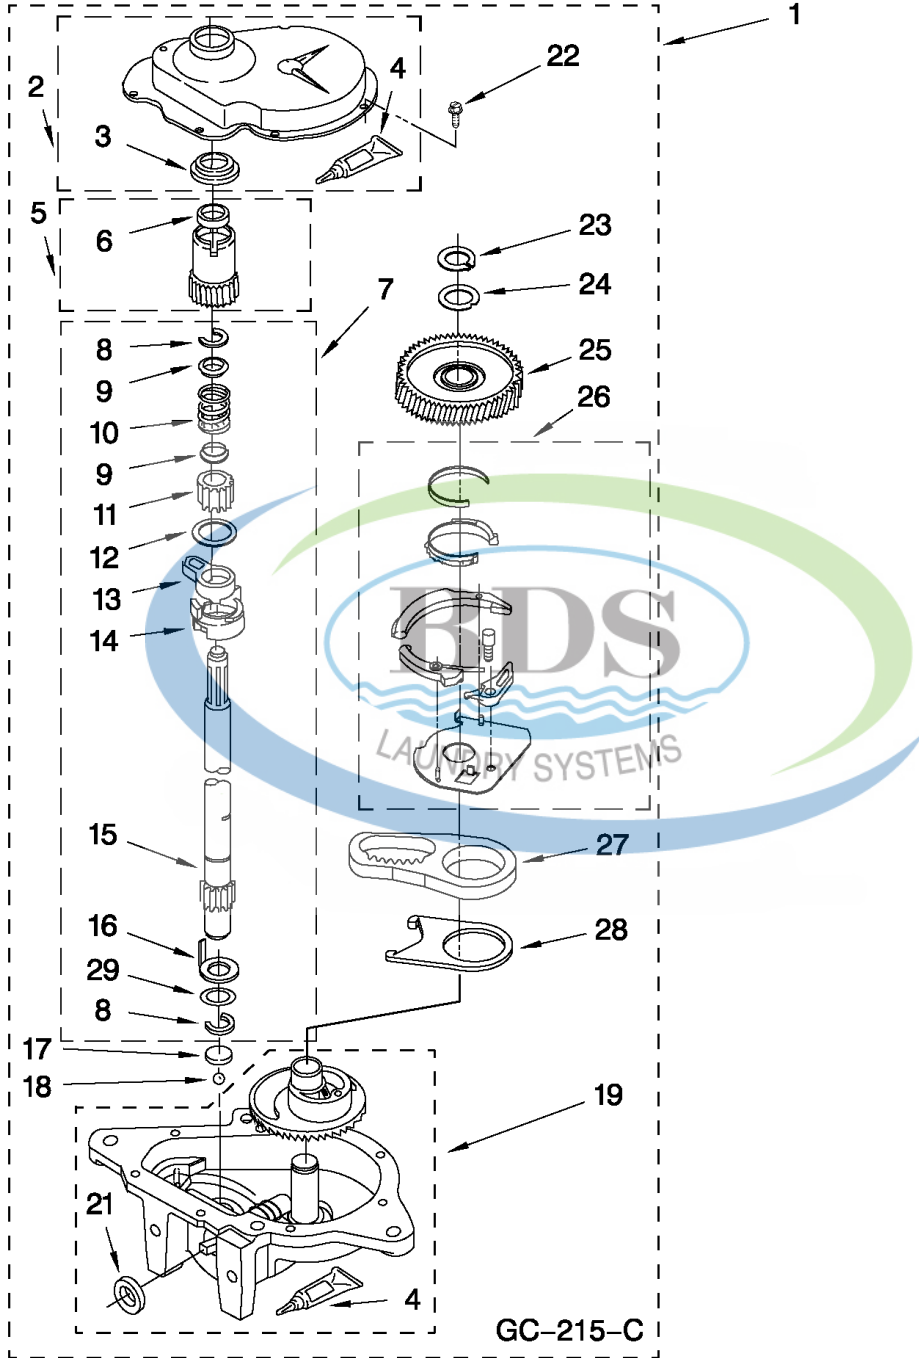

METER CASE PARTS

For Models: CAM2742TQ3
(White)

FOR ORDERING INFORMATION REFER TO PARTS PRICE LIST

Ref #	Part Number	Qty.	Description
1	W10461200		Meter Case
2	385421		Funnel, Coin
3	339805		Screw, 10-32 X 3/16
4	90406		Nut, Cage
5	279950		Plate, Adapter (Includes Item 2)
6	3349065		Bolt, Meter Case 5/16 - 24 X 1 (4)
7	W10138351		Harness, Timer
8	3351136		Door, Service
9	3400029		Nut, Adapter Plate (3)
10	3954812		Cushion, Case
11	385575		Bracket, Timer
12	W10112081		Timer, 60 Hz.
13	8533976		Screw, Set (2)
14	385571		Clutch, Timer
14	354987		E-Ring
15	3400064		Screw, Timer
16	98445		Screw, 10-16 x 3/4
17	3353813		PLATE, MOUNTING
19	4396671		MONEY BOX (INCLUDES KEY)
20	8316520		Coin Chute
21	W10114740		Key, Service Door
22	8316526		Security Lock & Cam Assembly
23	8576635		Bolt, Coin Chute
24	8316522		Extension
25	3400086		Screw, 10-32 x 3/8
26	8316524		Kit, Chute Decal

GEARCASE PARTS

For Models: CAM2742TQ3
(White)

GC-215-C

FOR ORDERING INFORMATION REFER TO PARTS PRICE LIST

Ref #	Part Number	Qty.	Description
1	3360629		Gearcase (Complete)
2	285202		Cover, Gearcase
3	3349985		Seal, Gearcase Cover
4	285195		Sealer, Gasket (.20 Fl. Oz.) (6 ml)
5	285362		Pinion, Spin (Includes Illus. 25)
6	356427		Seal, Spin Pinion
7	389387		Shaft, Agitator (Complete)
8	NLA		Ring, Retaining (2)
9	62677		Retainer, Spring
10	62676		Spring, Agitate
11	285509		Gear, Agitate (Includes 15 and 29)
12	62619		Washer, Agitate Gear
13	285206		Cam Follower (Includes 14)
14	285206		Cam, Agitate (Includes 13)
15	285509		Shaft, Agitator (Includes 11 and 29)
16	NLA		Washer, Cam Thrust
17	285205		Bearing, Thrust
18	285205		BALL BEARING
19	NLA		Bottom and Pinion, Gearcase
21	285352		Seal, Thrust Plug
22	3351614		Screw, Gearcase Cover, Mounting (8) (10-24 x 3/8)
23	NLA		Ring, Retaining
24	NLA		Washer Kit, Thrust
25	285362		Gear, Spin
26	388253		Neutral Assembly
27	8546456		Rack, Connecting
28	62621		Actuator, Shift
29	388815		Washer, Intermediate