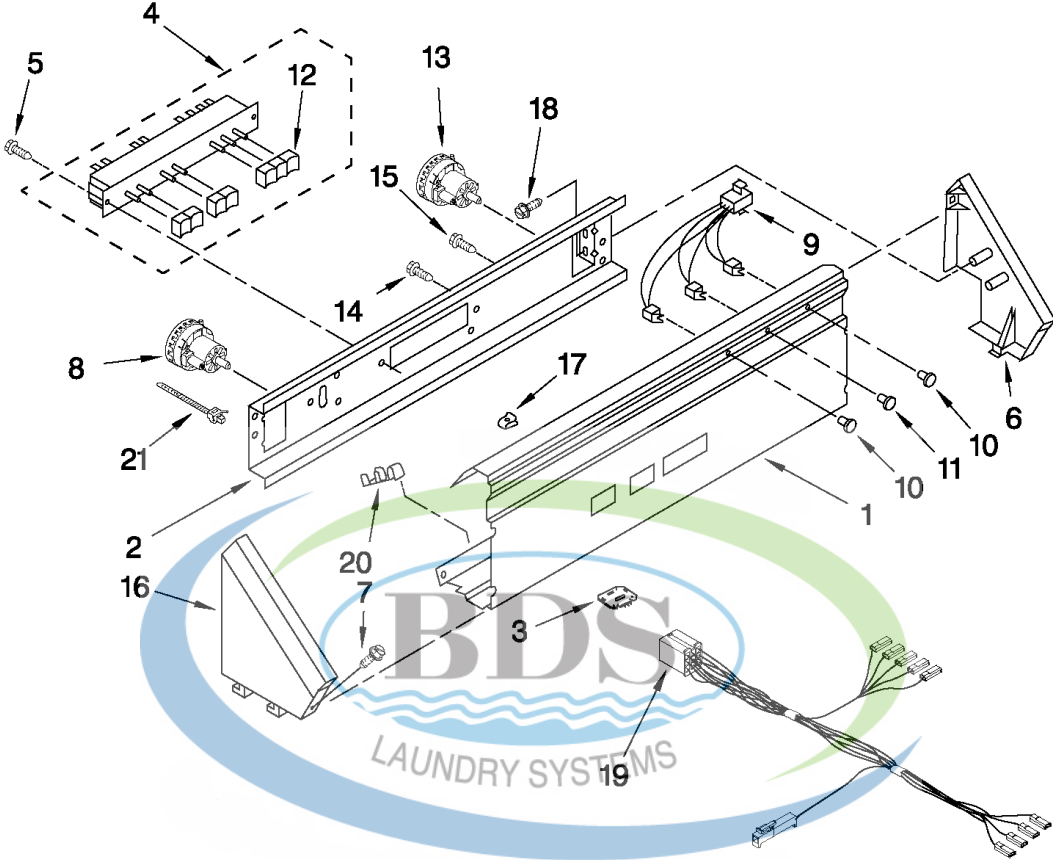

CONTROL PANEL PARTS

For Models: CAM2742TQ3
(White)

FOR ORDERING INFORMATION REFER TO PARTS PRICE LIST

W10436973

Ref #	Part Number	Qty.	Description
1	8577883		Panel, Console
2	3978858		Bracket, Control
3	8578168		Control, Automatic Temp. (ATC)
4	W10330140		SWITCH, CYCLE SELECTOR (INCLUDES ITEM 12)
5	W10139210		Screw, 8-18 x 5/16
6	3949740		End Cap (R.H.)
7	8281182		Screw (2)
8	W10414164		PRESSURE SWITCH, HIGH WATER LEVEL (INCLUDES ``T`` F...
9	3352457		Lights, Indicator
10	3348109		Lens, Amber (2)
11	3348110		Lens, Yellow (1)
12	8316433		Pushbutton (7)
13	W10414162		PRESSURE SWITCH, LOW WATER LEVEL
14	3400073		Screw, 10-24 x 3/8
15	90767		Screw, 8-18 x 3/8 (2)
16	3949734		End Cap (L.H.)
17	689559		Nut, Push-In (2)
18	97787		Screw, End Cap To Bracket (4)
19	W10138030		Harness, Console
20	W10113937		CLIP, GROUNDING
21	W10251893		CABLE TIE

METER CASE PARTS

For Models: CAM2742TQ3
(White)

FOR ORDERING INFORMATION REFER TO PARTS PRICE LIST

Ref #	Part Number	Qty.	Description
1	W10461200		Meter Case
2	385421		Funnel, Coin
3	339805		Screw, 10-32 X 3/16
4	90406		Nut, Cage
5	279950		Plate, Adapter (Includes Item 2)
6	3349065		Bolt, Meter Case 5/16 - 24 X 1 (4)
7	W10138351		Harness, Timer
8	3351136		Door, Service
9	3400029		Nut, Adapter Plate (3)
10	3954812		Cushion, Case
11	385575		Bracket, Timer
12	W10112081		Timer, 60 Hz.
13	8533976		Screw, Set (2)
14	385571		Clutch, Timer
14	354987		E-Ring
15	3400064		Screw, Timer
16	98445		Screw, 10-16 x 3/4
17	3353813		PLATE, MOUNTING
19	4396671		MONEY BOX (INCLUDES KEY)
20	8316520		Coin Chute
21	W10114740		Key, Service Door
22	8316526		Security Lock & Cam Assembly
23	8576635		Bolt, Coin Chute
24	8316522		Extension
25	3400086		Screw, 10-32 x 3/8
26	8316524		Kit, Chute Decal