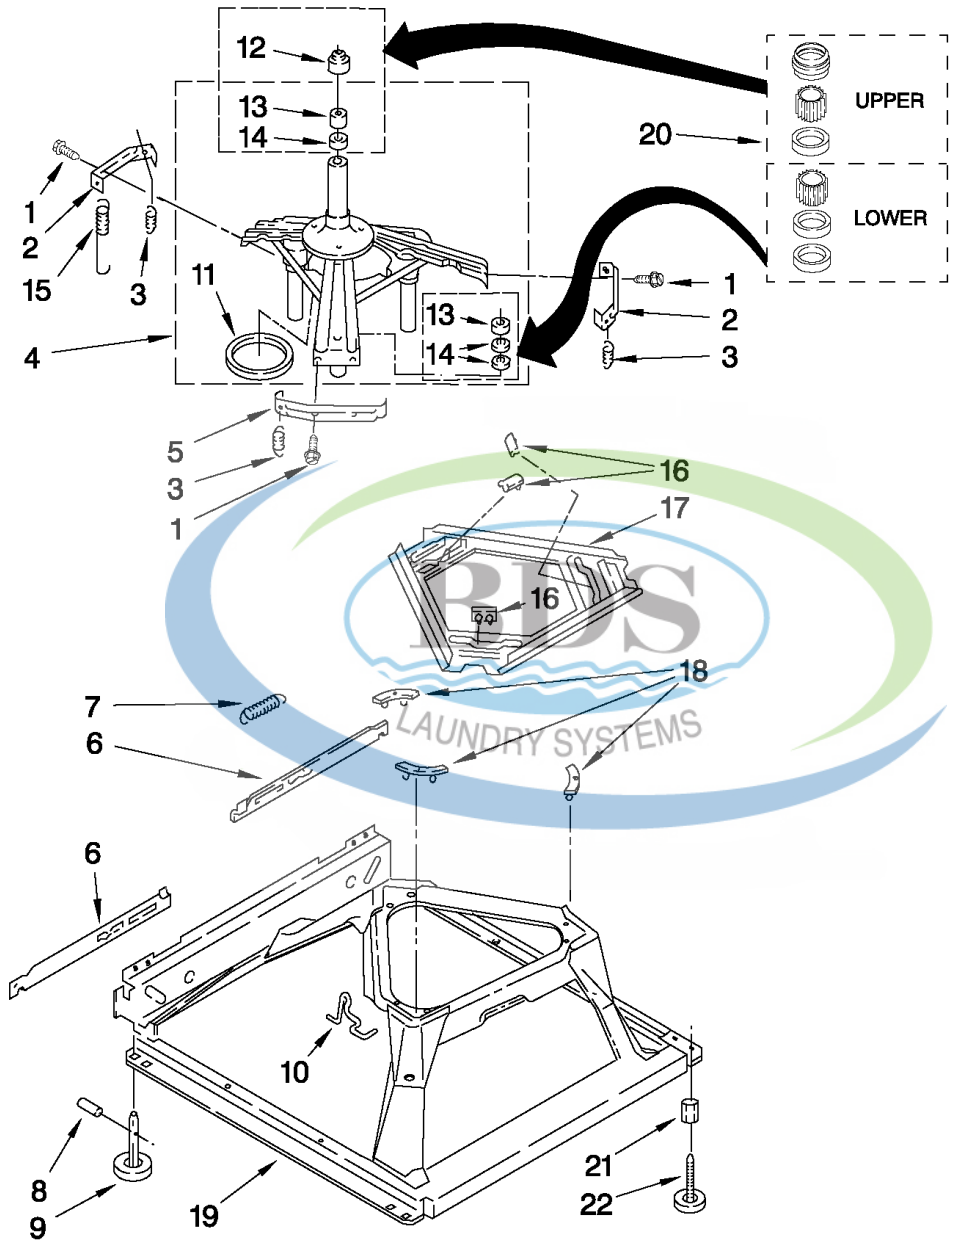

MACHINE BASE PARTS

For Models: CAM2742TQ3
(White)

FOR ORDERING INFORMATION REFER TO PARTS PRICE LIST

Ref #	Part Number	Qty.	Description
1	3400076		Screw, Bracket Mounting (10-32 x 5/8)
2	64067		Bracket, Spring Outer (2)
3	63907		Spring, Suspension (3)
4	280184		Support & Brake, Tub
5	64065		Bracket, Spring Outer (L.F.)
6	63466		Link, Leveling Mechanism (2)
7	8316845		Spring, Leveling Mechanism
8	62837		Pin, Knurled
9	285244		Foot, Rear (2)
10	W10145155		Retainer, Suspension Spring
11	63134		Ring, Sound Deadening
12	8577376		Seal, Centerpost
13	8546455		Bearing, Centerpost (2)
14	357409		Seal, Centerpost (3)
15	W10250667		SPRING, COUNTERWEIGHT
16	285219		Pad, Plate
17	3946509		Plate, Suspension (Includes Item 16)
18	285774		Pad, Base
19	285771		Base Assembly (Includes Items 6, 7, 8, 9, 10, 16, 17 & 18)
20	285203		Centerpost Bearing Kit (Includes Items 12, 13 & 14)
21	3359452		Nut, Lock (3/8-16)
22	W10001130		Foot, Front (2)