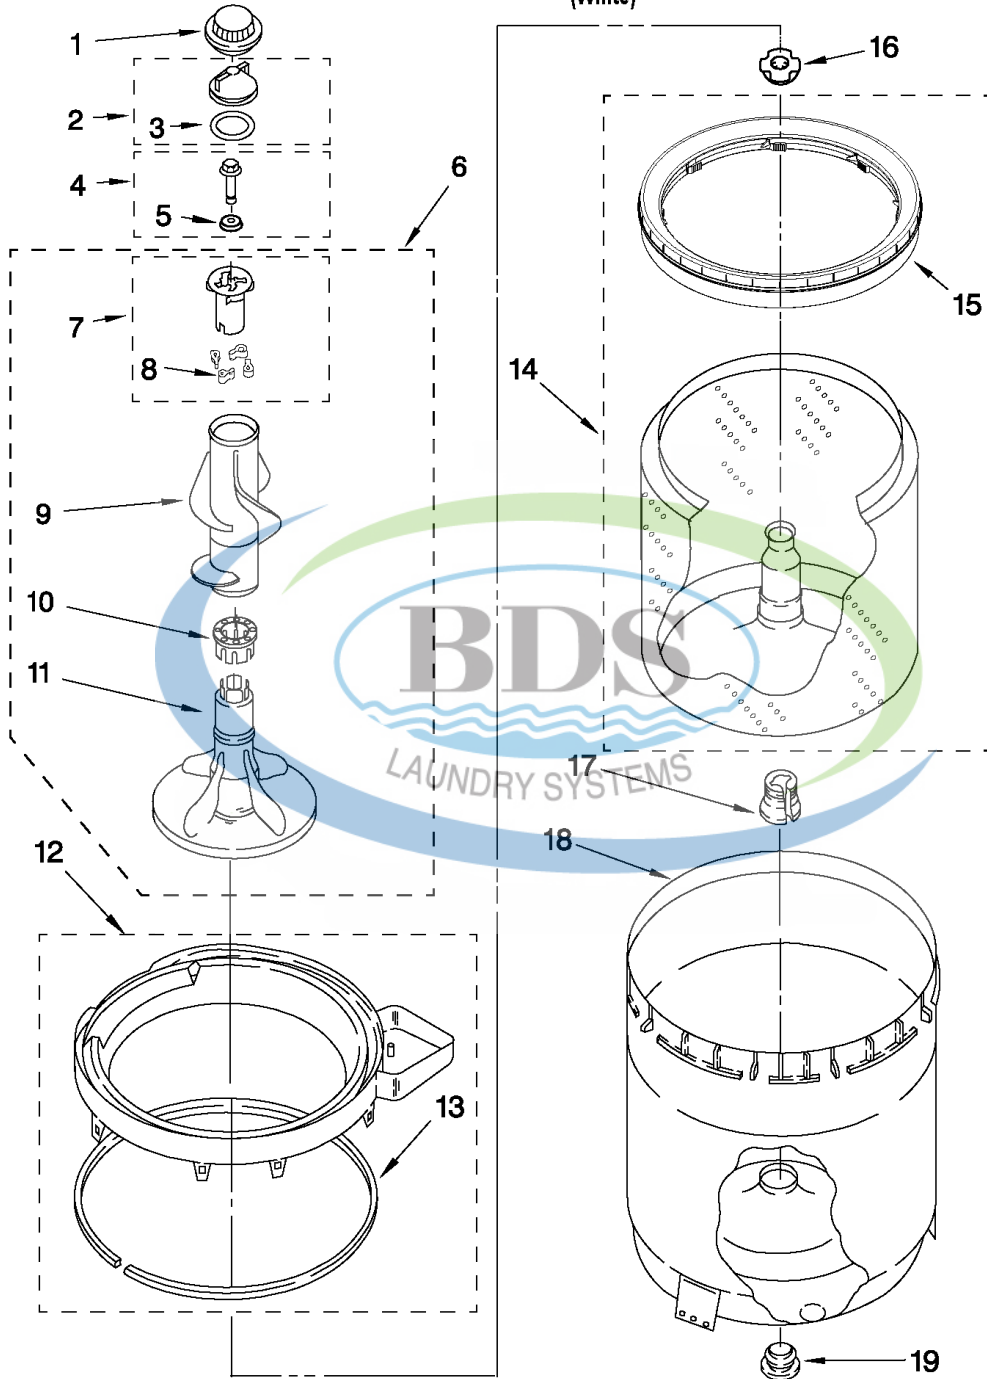

AGITATOR, BASKET AND TUB PARTS

For Models: CAM2742TQ3
(White)

FOR ORDERING INFORMATION REFER TO PARTS PRICE LIST

W10436973

8

Ref #	Part Number	Qty.	Description
1	3355758		Cap, Agitator
2	285550		Cap, Barrier
3	W10072840		Seal, Inner Cap
4	W10003790		SCREW & WASHER (5/16-24 X 1)
5	3949550		Washer
6	3349743		Agitator (Complete)
7	285751		Cam, Driven
8	80040		Dog, Agitator Clutch (4)
9	3349610		Clothes Mover
10	285620		Spacer - Thrust
11	3349578		Agitator
12	W10445870		Tub Ring & Gasket
13	3976308		Gasket, Tub Ring
14	W10389329		CLOTHES CONTAINER ASSEMBLY
15	387240		Balance Ring
16	21366		Nut, Spanner
17	389140		Block, Basket Drive
18	63849		Tub
19	383727		Gasket, Centerpost