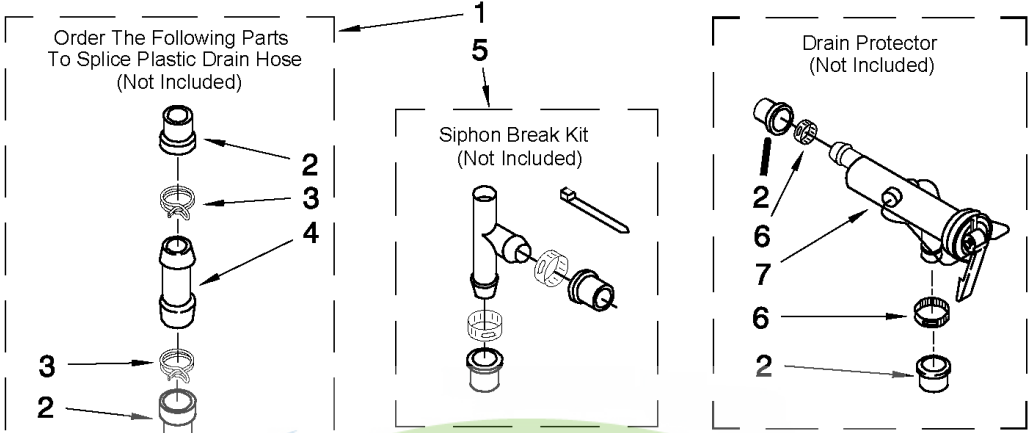

WATER SYSTEM PARTS

For Models: CAM2742TQ3
(White)

WS400