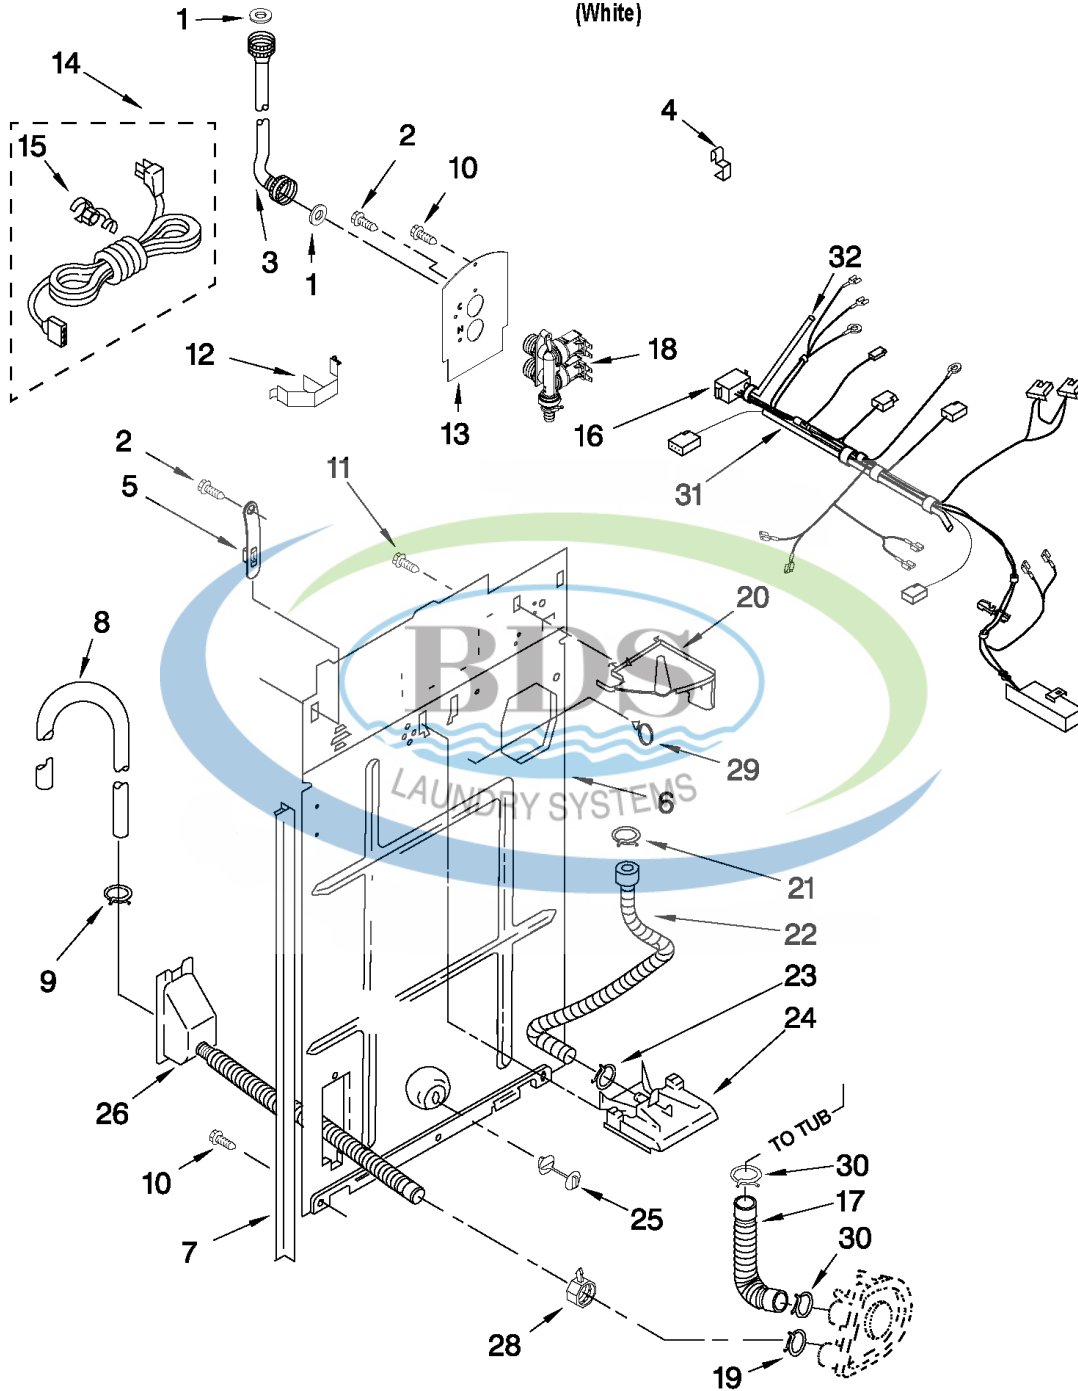

REAR PANEL PARTS

For Models: CAM2742TQ3
(White)

FOR ORDERING INFORMATION REFER TO PARTS PRICE LIST

W10436973

Ref #	Part Number	Qty.	Description
1	3976300		Washer, Water Inlet Hose (4) (1-1/16 x 5/8)
2	9740848		Screw, 8-18 x 1/2
3	3949380		Hose, Water Inlet (Blue Coupler)
3	3949381		Hose, Water Inlet (Red Coupler)
4	8282518		Clip, Harness
5	8568314		Strap, Console (2)
6	8541649		Panel, Rear (Includes Items, 5,12 & 15)
7	62747		Pad, Rear Panel (2)
8	96743		Hose, Drain (4')
9	8317496		Clamp, Hose
10	62863		Screw, 10-16 x 3/8
11	3351614		Screw, 10-24 x 3/8
12	8055003		Clip, Harness & Pressure Hose
13	8541624		Plate, Mixing Valve
14	3976231		Cord, Power
15	3952821		Strain Relief, Power Cord To Rear Panel
16	W10114216		HARNES, WIRING (INCLUDES ITEMS 31 & 32)
17	285871		Hose, Pump To Tub (Includes Item 30)
18	3979346		Valve, Water Inlet & Thermistor Assy.
19	3366912		Clamp, Hose
20	8539874		Shield, Suds
21	301958		Clamp, Hose
22	8317974		Hose, Vacuum Break
23	370450		Clamp, Hose
24	3360977		Break, Vacuum
25	8519200		Support, Rear Panel
26	W10358149		DRAIN HOSE ASSEMBLY (INCLUDES ITEM 28)
28	3976395		Restraint, Hose
29	8559320		Restraint, Hose
30	3363366		Clamp, Hose
31	8524801		Hose, Pressure Switch to Air Dome
32	8524791		Hose, Pressure Switch Link
NI	3954579		Miscellaneous Parts Bag