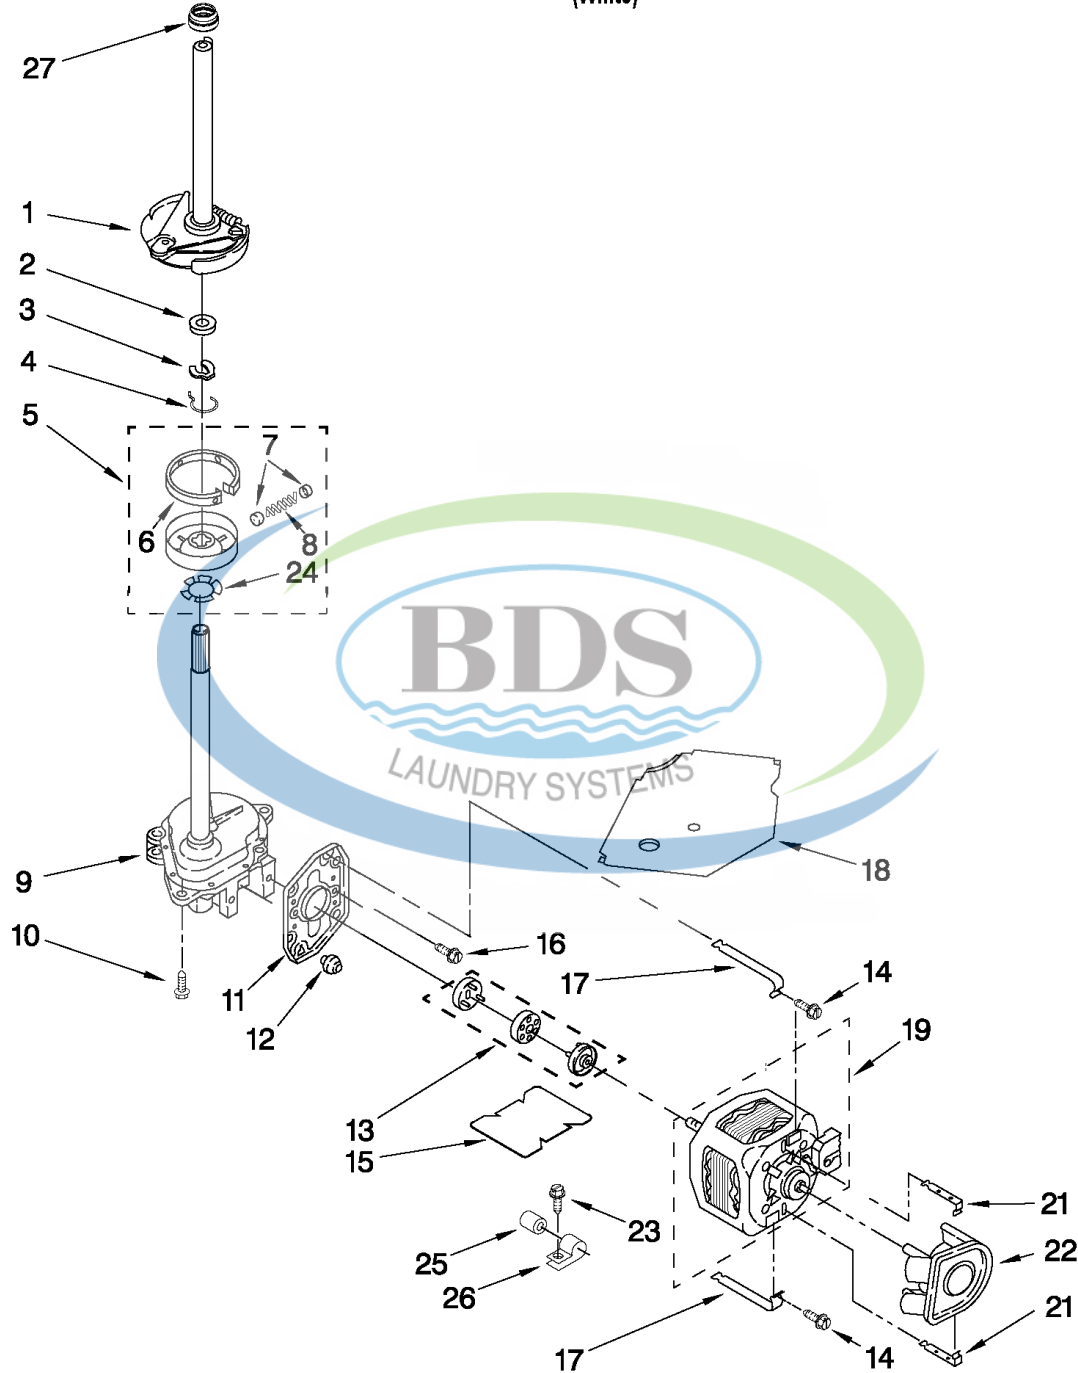

BRAKE, CLUTCH, GEARCASE, MOTOR AND PUMP PARTS

For Models: CAM2742TQ3
(White)

FOR ORDERING INFORMATION REFER TO PARTS PRICE LIST

W10436973

10

Ref #	Part Number	Qty.	Description
1	285792		BRAKE & DRIVE TUBE (COMPLETE) (REFER TO PAGE 12 FO...
2	63292		Washer, Spin Tube Thrust
3	W10080230		Ring, Spin Tube Support
4	285353		E-Clip, Clutch Retainer
5	8299642		Clutch (Complete)
6	3951993		Band & Lining, Clutch (Includes Items 7 & 8)
7	62646		Cap, Clutch Spring (2)
8	8559387		Spring & Damper Assembly
9	3360629		GEARCASE (COMPLETE) (REFER TO PAGE 13 FOR FURTHER...
10	3400516		Screw, Gearcase To Base (3)
11	62611		Plate, Motor Mount To Gearcase
12	62691		Grommet, Motor (4)
13	285852A		Coupling, Motor And Isolation
14	273556		Screw (2) No.10-16 X 5/8
15	3946532		Shield, Motor
16	3400516		Bolt, Motor Plate
17	W10086010		Retainer, Motor (2)
18	3362089		Shield, Tub To Motor
19	661600		Motor, Main Drive
21	8546127		Retainer, Pump (2)
22	3363394		Pump (Complete)
23	3390631		Screw, 10-16 x 3/8
24	3355454		Clip, Anti- Rattle
25	8572717		Capacitor
26	3949496		Clamp, Capacitor
27	8577374		Seal, Shaft