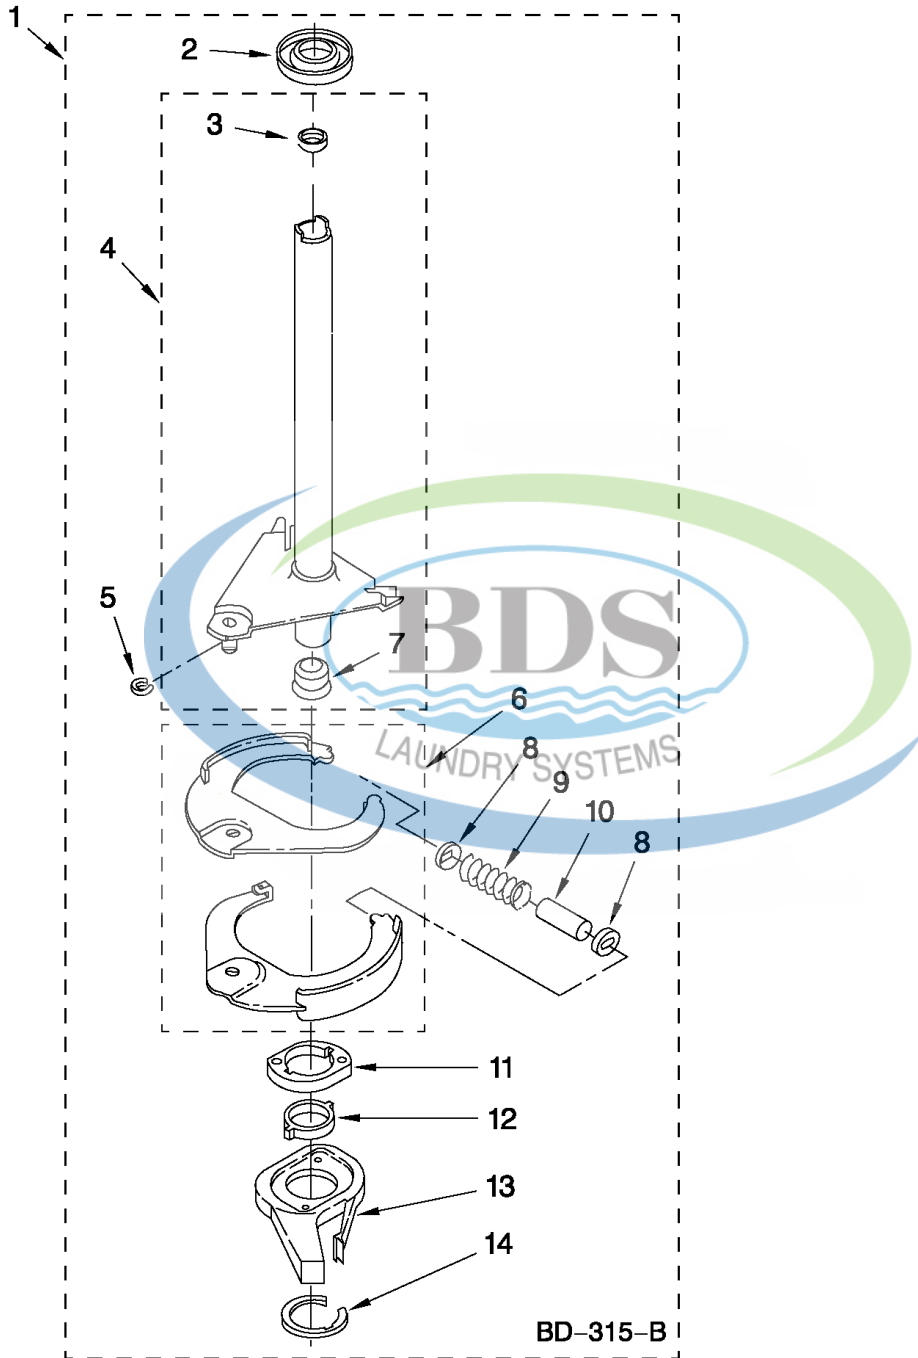

BRAKE AND DRIVE TUBE PARTS

For Models: CAM2742TQ3
(White)

FOR ORDERING INFORMATION REFER TO PARTS PRICE LIST

W10436973

12

Ref #	Part Number	Qty.	Description
1	285792		Brake And Drive Tube (Complete)
2	62658		Ring, Thrust
3	356427		Seal, Drive Tube
4	64208		Tube, Basket Drive (Includes Illus. 3, 4, 5 & 9)
5	W10083190		Ring, Retaining
6	285438		Shoe, Brake (2)
7	8546462		``T`` Bearing, Spin Tube
8	285658		Cap, Brake Spring (2)
9	NLA		Spring, Brake
10	285658		Sleeve, Brake Spring
11	8546461		Cam, Brake Release
12	63022		Sleeve, Cam
13	285790		Driver, Brake Cam
14	90368		Ring, Retaining
NI	285208		Lubricant (Use Only In Brake Shoe Assembly On Roller & Pin)