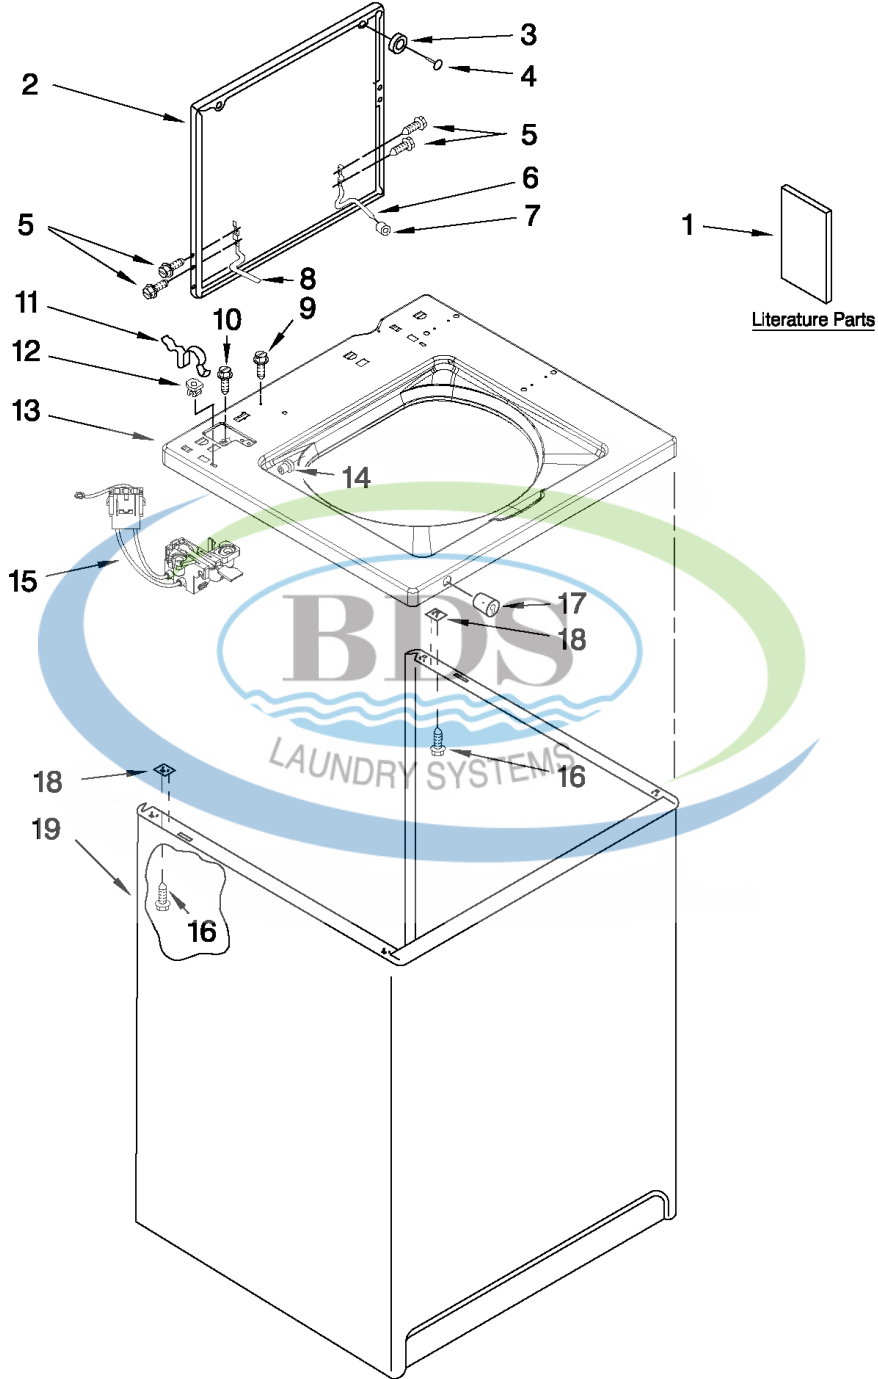

TOP AND CABINET PARTS

For Models: CAM2742TQ3
(White)

FOR ORDERING INFORMATION REFER TO PARTS PRICE LIST

W10436973

Ref #	Part Number	Qty.	Description
1	NLA		Instructions, Coin Kit
1	NLA		Wiring Diagram
1	NLA		ENERGY GUIDE
1	NLA		INSTALLATION, INSTRUCTIONS
2	W10193874		Lid
3	356908		Bumper, Lid
4	356907		Rivet, Plastic
5	W10119828		Screw, Lid Hinge Mounting (4)
6	54583		Hinge, Lid (R.H.)
7	19119		Bumper, Lid Hinge
8	8524784		Hinge, Lid (L.H.)
9	3351614		Screw, Ground
10	3400611		Screw, Lid Switch
11	62780		Clip, Top & Cabinet & Rear Panel (2)
12	358473		Nut, Push-In (2)
13	8524688		Top
14	21258		Bearing, Lid Hinge (2)
15	8054980		Switch, Lid
16	3390631		Screw, 10-16 X 3/8
17	387371		Plug, Lock
18	62750		Spacer, Cabinet To Top (4)
19	63424		Cabinet