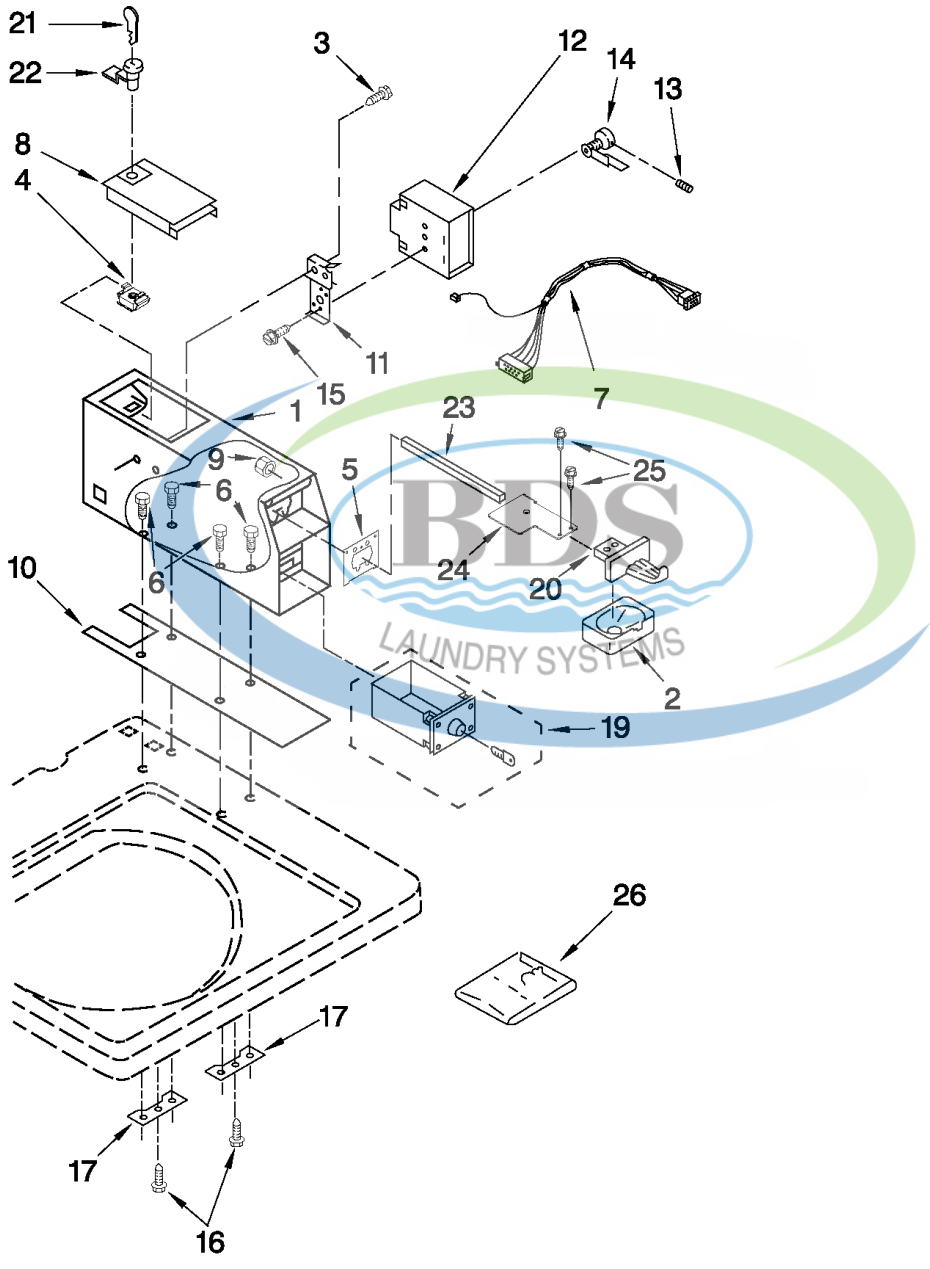

CONTROL PANEL PARTS

For Models: CAM2742TQ3
(White)

FOR ORDERING INFORMATION REFER TO PARTS PRICE LIST

W10436973

Ref #	Part Number	Qty.	Description
1	8577883		Panel, Console
2	3978858		Bracket, Control
3	8578168		Control, Automatic Temp. (ATC)
4	W10330140		SWITCH, CYCLE SELECTOR (INCLUDES ITEM 12)
5	W10139210		Screw, 8-18 x 5/16
6	3949740		End Cap (R.H.)
7	8281182		Screw (2)
8	W10414164		PRESSURE SWITCH, HIGH WATER LEVEL (INCLUDES ``T`` F...
9	3352457		Lights, Indicator
10	3348109		Lens, Amber (2)
11	3348110		Lens, Yellow (1)
12	8316433		Pushbutton (7)
13	W10414162		PRESSURE SWITCH, LOW WATER LEVEL
14	3400073		Screw, 10-24 x 3/8
15	90767		Screw, 8-18 x 3/8 (2)
16	3949734		End Cap (L.H.)
17	689559		Nut, Push-In (2)
18	97787		Screw, End Cap To Bracket (4)
19	W10138030		Harness, Console
20	W10113937		CLIP, GROUNDING
21	W10251893		CABLE TIE

METER CASE PARTS

For Models: CAM2742TQ3
(White)

FOR ORDERING INFORMATION REFER TO PARTS PRICE LIST

Ref #	Part Number	Qty.	Description
1	W10461200		Meter Case
2	385421		Funnel, Coin
3	339805		Screw, 10-32 X 3/16
4	90406		Nut, Cage
5	279950		Plate, Adapter (Includes Item 2)
6	3349065		Bolt, Meter Case 5/16 - 24 X 1 (4)
7	W10138351		Harness, Timer
8	3351136		Door, Service
9	3400029		Nut, Adapter Plate (3)
10	3954812		Cushion, Case
11	385575		Bracket, Timer
12	W10112081		Timer, 60 Hz.
13	8533976		Screw, Set (2)
14	385571		Clutch, Timer
14	354987		E-Ring
15	3400064		Screw, Timer
16	98445		Screw, 10-16 x 3/4
17	3353813		PLATE, MOUNTING
19	4396671		MONEY BOX (INCLUDES KEY)
20	8316520		Coin Chute
21	W10114740		Key, Service Door
22	8316526		Security Lock & Cam Assembly
23	8576635		Bolt, Coin Chute
24	8316522		Extension
25	3400086		Screw, 10-32 x 3/8
26	8316524		Kit, Chute Decal