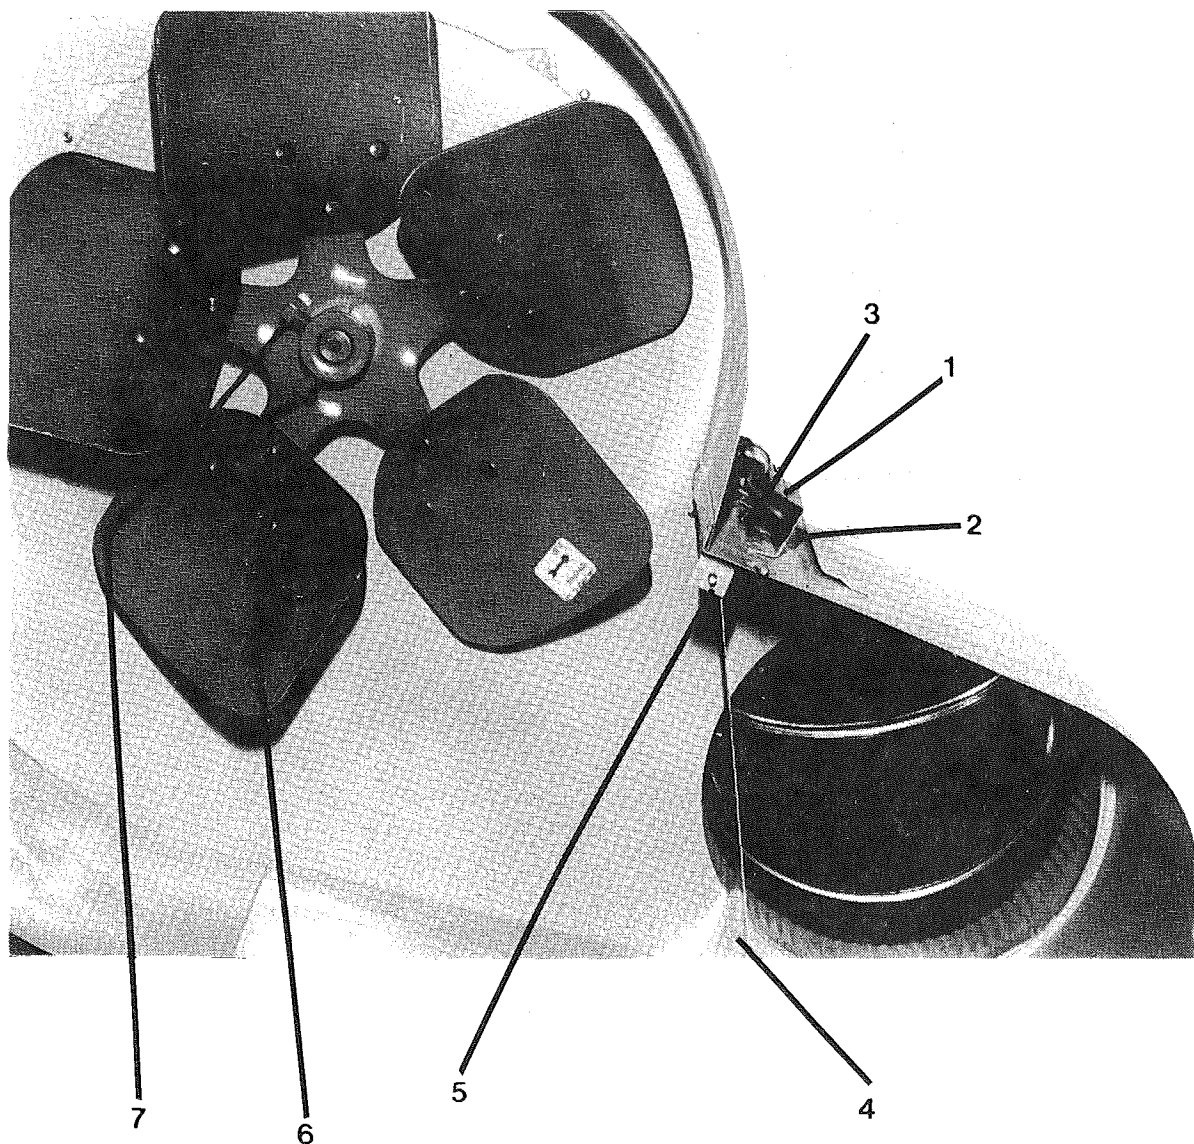

DAMPER SWITCH AND BLOWER IMPELLER GROUP All Models

Key	Part Number	Description	
1	9539-432-001	Switch, Damper	1
2	9545-044-002	Screw, Switch Mtg. & Adj.	3
*	8640-411-003	Nut, Switch Locking	1
3	8640-420-001	Nut, Switch Mtg. (tandem)	1
4	9125-001-001	Damper	1
5	9451-146-001	Pin, Damper	1
*	9074-242-001	Cover, Damper Switch	1
6	9278-037-001	Impeller, Blower	1
7	9545-028-013	Set Screw	2