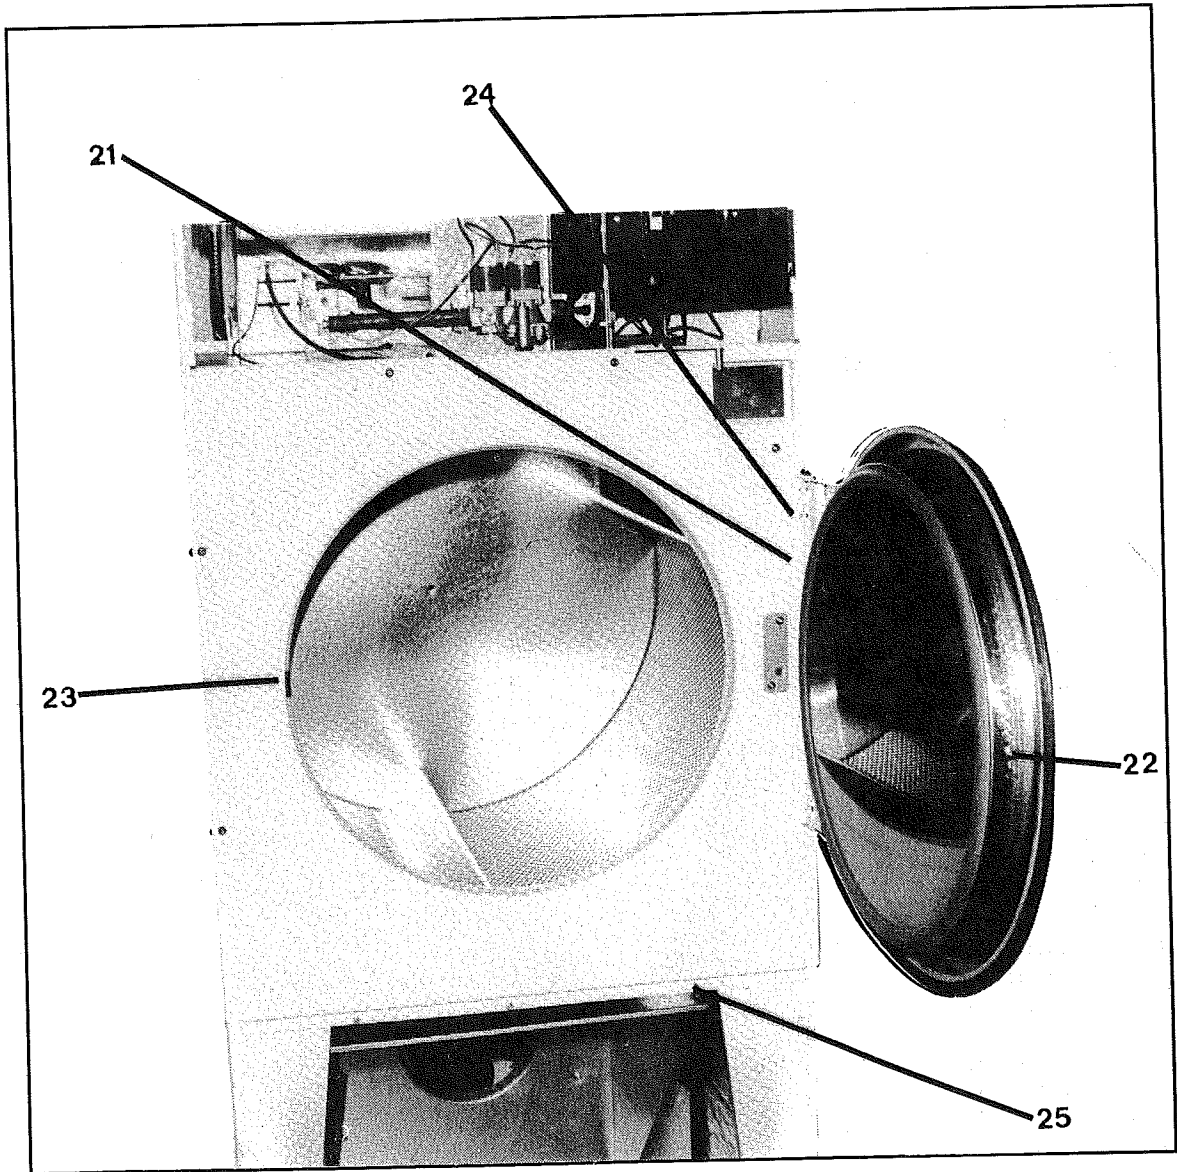

CABINET GROUP

All Models

(continued)

Key	Part Number	Description	
21	9544-047-002	Strap, Hinge (White)	1
21	9544-047-005	Strap, Hinge (Almond)	1
21	9544-047-007	Strap, Hinge (Gray)	1
22	9531-033-001	Stud, Door Catch	1
23	9086-015-002	Catch, Loading Door	2
*	8638-190-008	Rivet, Catch Mtg.	4
24	9545-008-020	Screw, Strap to Panel	4
25	9545-008-006	Screw, Front Panel (bottom flange)	3