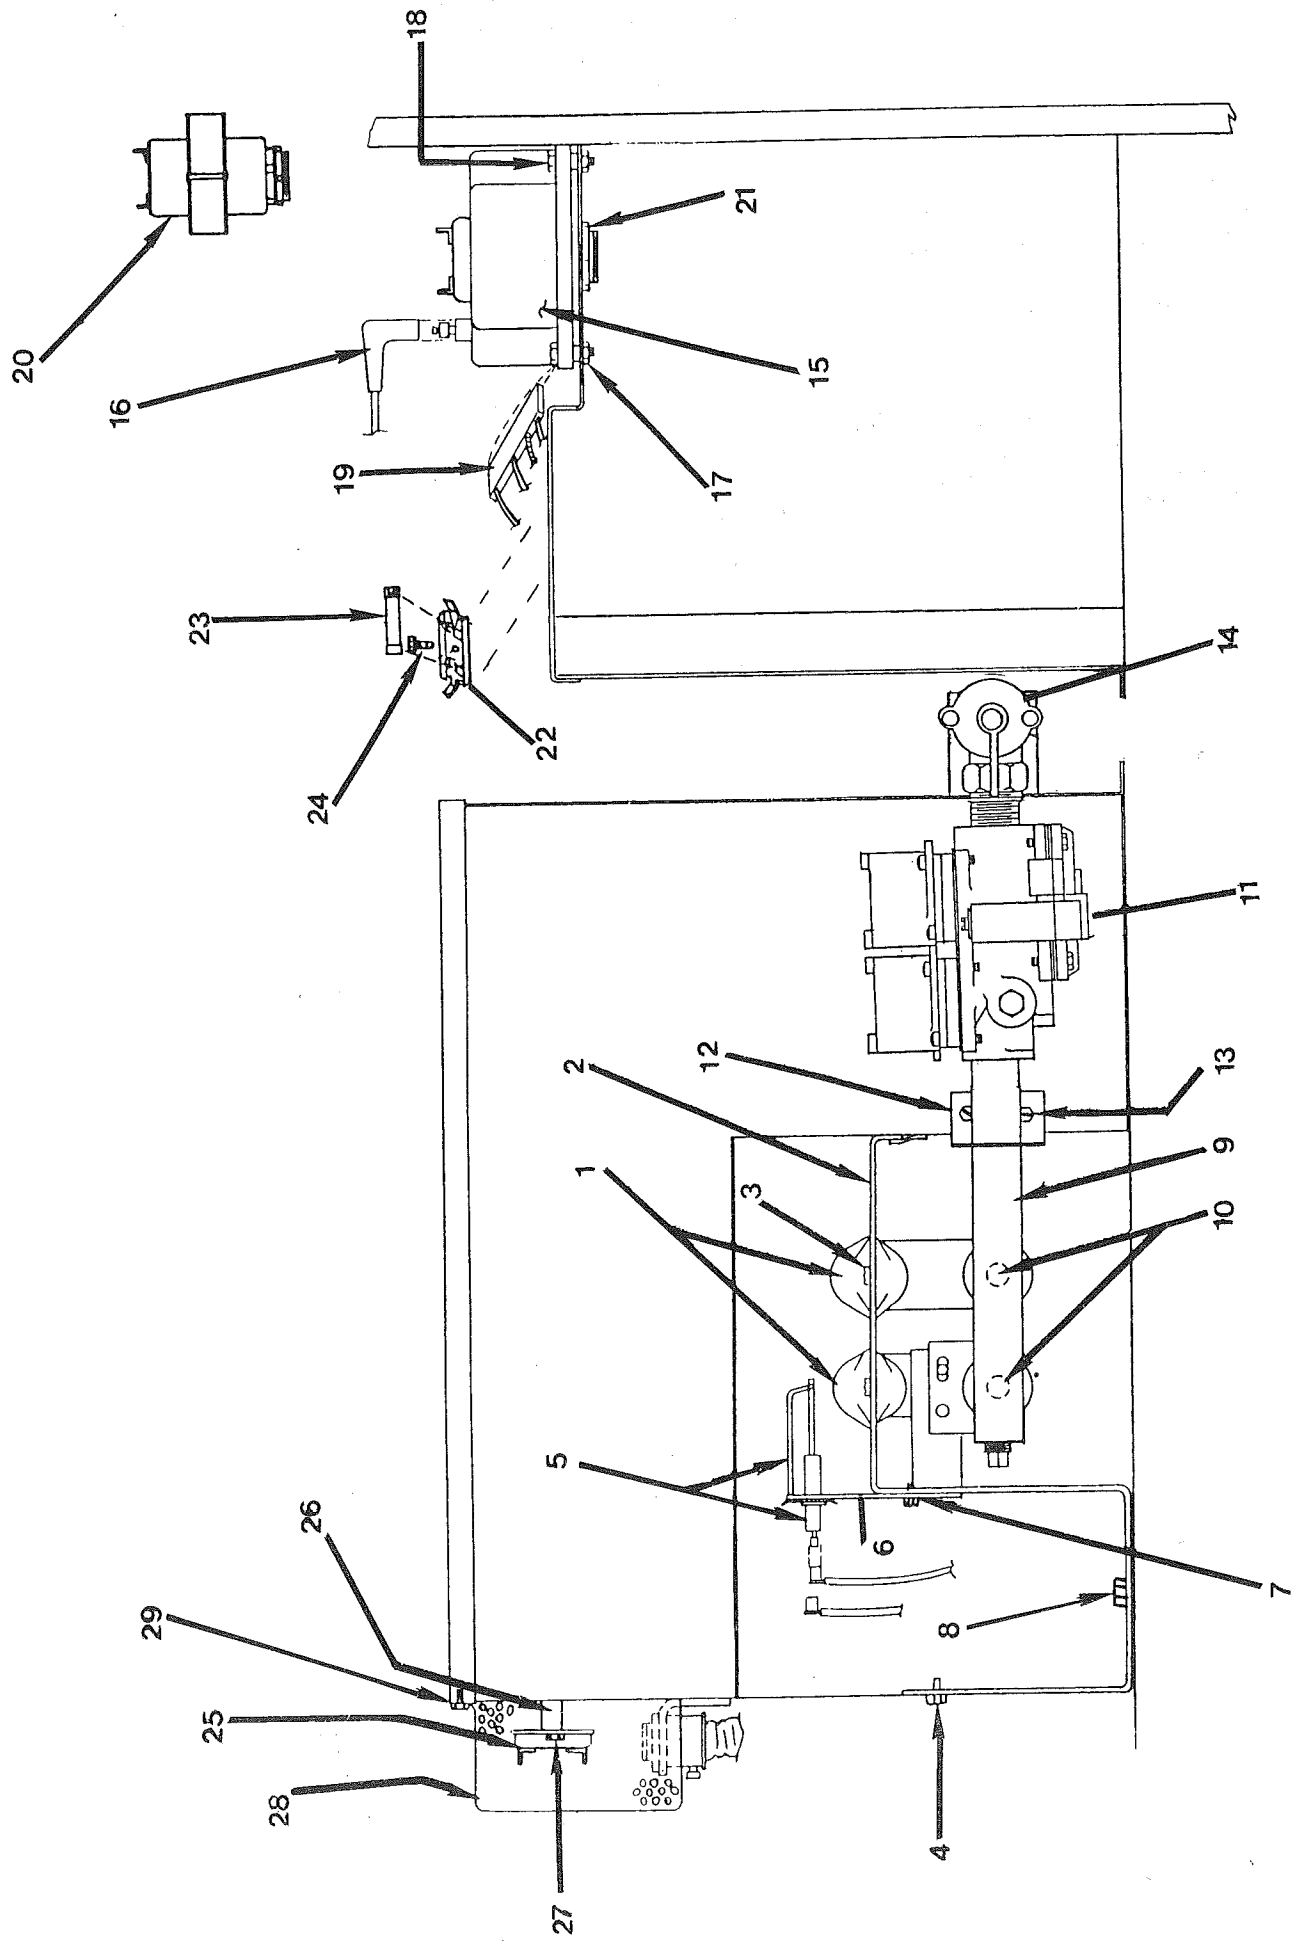

BURNER HOUSING GROUP

All Models

Key	Part Number	Description	
*	9803-163-002	Housing Assy., Burner	1
*	9918-002-002	Boot Assy., Recirculation	1
1	9048-018-001	Burner, Main	2
2	9548-256-001	Support, Front	1
3	9545-008-008	Screw, Burner to Support	2
4	9545-008-008	Screw, Support Bracket to Housing	1
5	9875-002-002	Electrode Assy., Ignition	1
6	9985-161-001	Bracket Assy., Electrode Mtg	1
*	9545-045-001	Screw, Electrode to Bracket	2
7	9545-008-008	Screw, Bracket to Support	4
8	9545-008-006	Screw, Support Bracket to Deck	1
9	9381-009-001	Manifold, Burner Assy.	1
10	9425-069-002	Orifice, Burner (Natural) #30	2
10	9425-069-003	Orifice, Burner (LP) #48	2
11	9857-117-001	Control Assy., Gas Valve	1
12	9039-915-001	Bracket, Gas Valve Mtg.	1
13	9545-008-003	Screw, Gas Valve Mtg. Bracket	2
14	9379-164-001	Valve, Gas Shut off	1
*	9458-020-001	Pipe, Gas Line	1
15	9857-116-001	Control, Ignition	1
*	9039-981-001	Bracket, Ignition Control Mtg.	1
16	9631-403-001	Wire, Hi Voltage	1
17	8640-411-003	Nut, Control Mtg.	2
18	9545-044-002	Screw, Control Mtg.	2
*	8654-127-001	Clamp, Hi Voltage Wire	4
19	9627-650-001	Harness, Low Voltage Ignition	1
20	8711-002-001	Transformer, Ignition Control	1
21	8640-397-002	Nut, Transformer Mtg.	1
22	9054-045-001	Fuse holder	1
23	8636-018-001	Fuse	1
24	9545-031-005	Screw, Fuse Holder	1
25	9576-203-002	Thermostat, Hi-Limit	1
26	9538-142-001	Spacer, Hi-Limit	2
27	9545-045-007	Screw, Hi-Limit Mtg.	2
28	9074-234-001	Cover, Hi-Limit	1
29	9545-008-006	Screw, Cover Mtg	2
*	9452-615-001	Plate, High-Limit	1
*	9732-075-001	Kit, LP Conversion	1

Automatic

Thermostat
9857-209-001