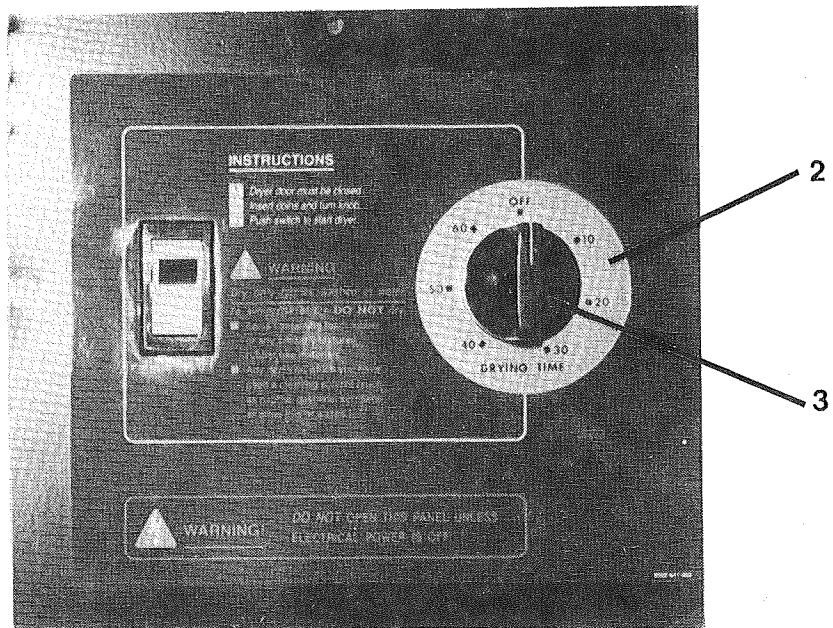

CONTROL HOUSING GROUP

Manual Timer Only

Key	Part Number	Description	
1	9571-350-002	Timer, 60 Minute	1
2	9107-065-001	Dial, Timer	1
3	9307-176-001	Knob, Timer	1
4	9452-574-001	Plate, Timer Mtg. (adapter)	1
*	8640-413-001	Nut, Timer Mtg.	4
*	9545-010-003	Screw, Timer Mtg.	2
5	9982-285-004	Plate, Timer Mtg.	1

order 2

*Cool down
timer
9571-350-002*