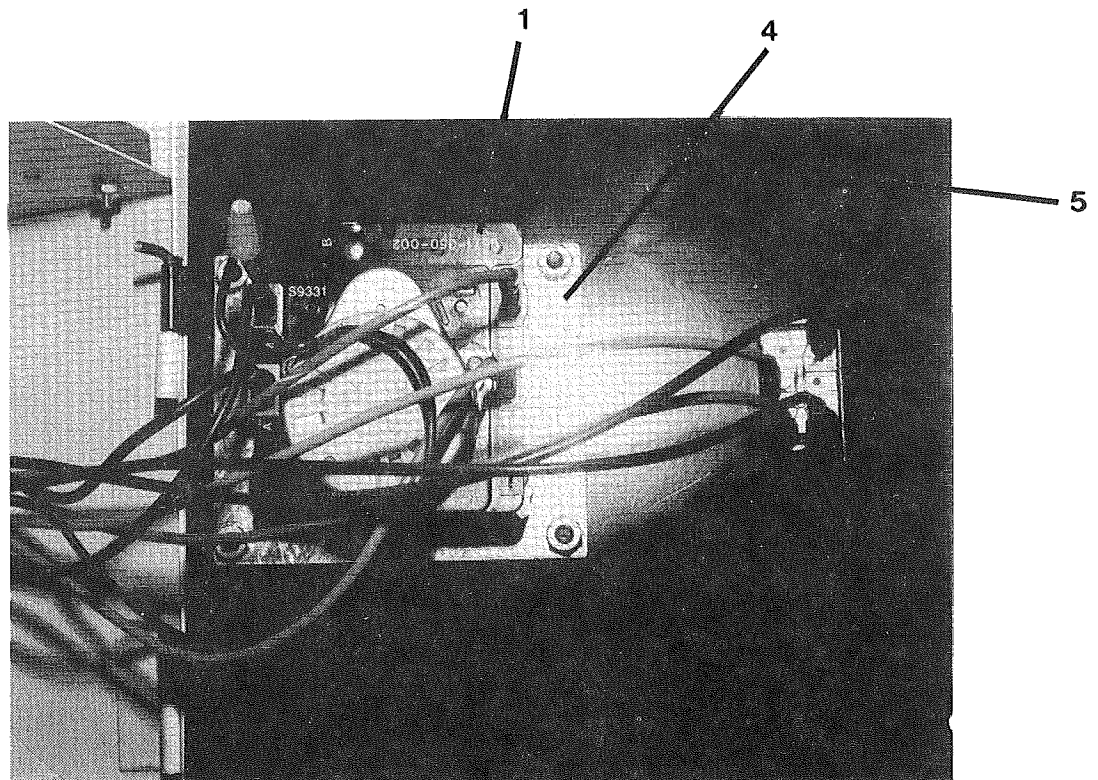

CONTROL HOUSING GROUP

Manual Timer Only

Key	Part Number	Description	
1	9571-350-002	Timer, 60 Minute	1
2	9107-065-001	Dial, Timer	1
3	9307-176-001	Knob, Timer	1
4	9452-574-001	Plate, Timer Mtg. (adapter)	1
*	8640-413-001	Nut, Timer Mtg.	4
*	9545-010-003	Screw, Timer Mtg.	2
5	9982-285-004	Plate, Timer Mtg.	1

order 2

*Cool down
timer
9571-350-002*