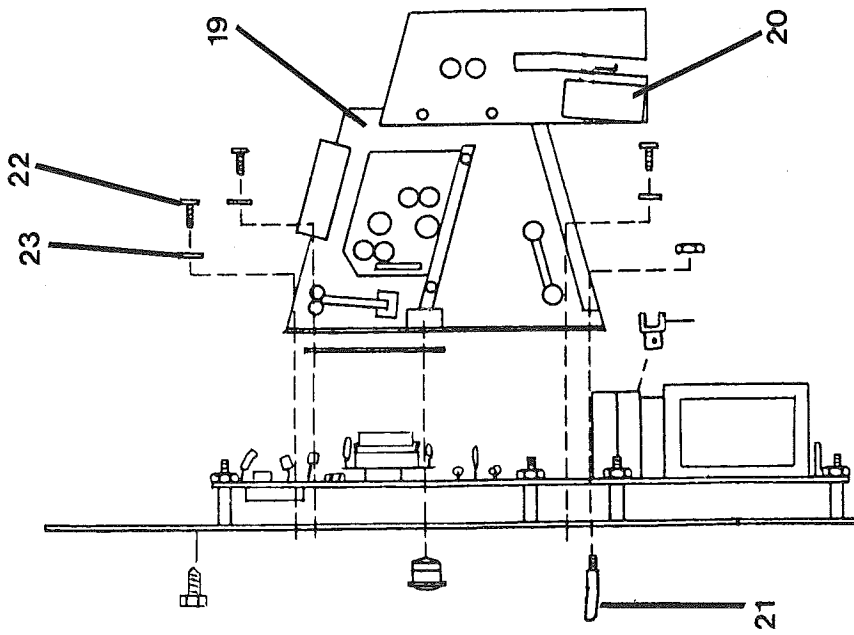

19
20
21
22
23