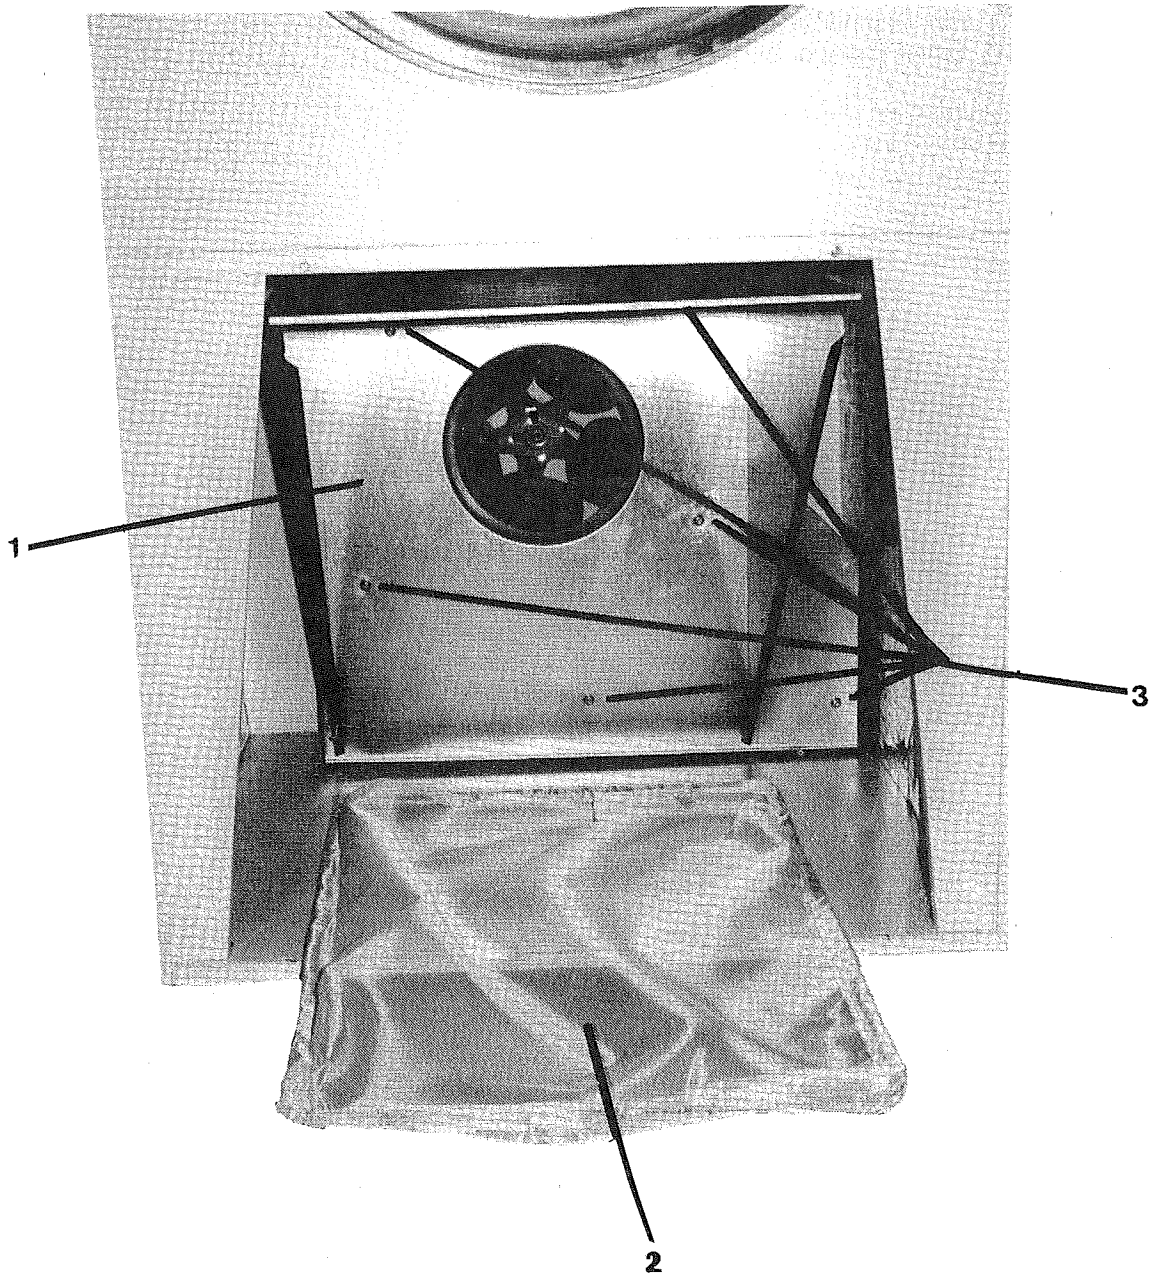

LINT HOOD AND SCREEN GROUP All Models

Key	Part Number	Description	
1	9822-027-002	Lint Hood Assy	1
2	9822-026-001	Lint Screen Assy	1
3	8640-412-004	Nut, Lint Hood Mtg	6