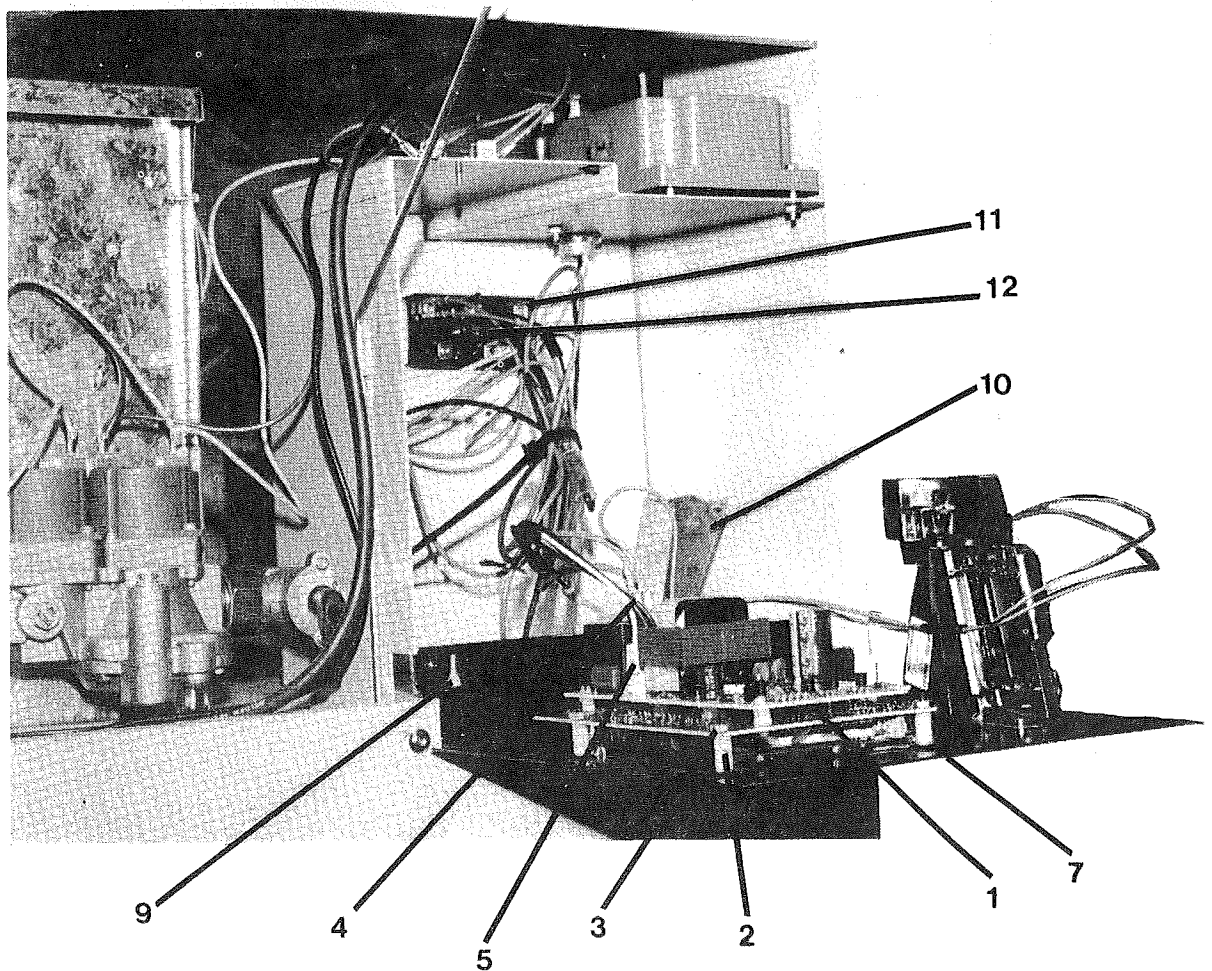

CONTROL HOUSING GROUP

Computer Only

Key	Part Number	Description	
1	9471-005-001	Electronic Control	1
2	9538-157-001	Spacers, Circuit Board	4
3	8640-411-001	Nut, Circuit Board	4
*	8641-582-005	Lock washer, Circuit Board	1
4	8653-074-001	Terminal, Chair Type (relay)	1
5	9627-651-001	Harness, Wiring (electronic control)	1
6	9801-058-005	Switch Assy., Membrane	1
7	9982-281-004	Plate Assy., Electronic Control	1
*	9545-008-006	Screw, Plate Assy. Mtg. (bottom)	2
*	9545-045-002	Screw, Mtg. (top)	1
8	8502-640-002	Label, Control Instruction/Warning	1
9	9051-021-000	Bumper	2
10	9940-013-001	Chute Assy., Coin	1
*	9545-008-006	Screw	1
11	9897-026-001	Terminal Block	1
12	9545-031-004	Screw, Terminal Block Mtg	2
*	9053-067-001	Bushing, Door Switch Wires	1