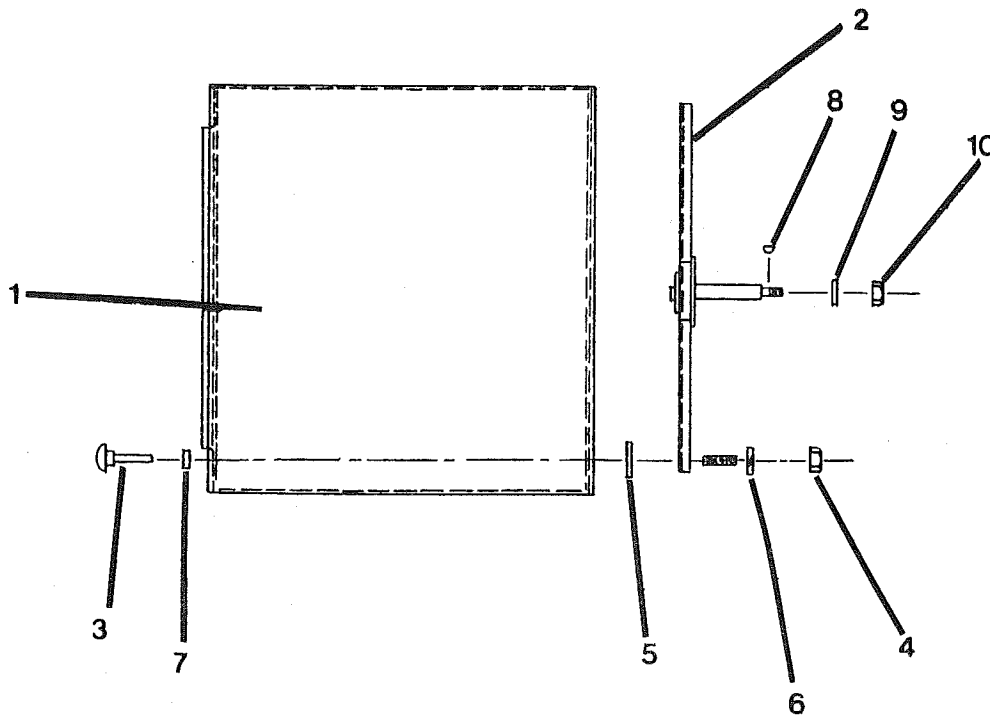

LINT HOOD AND SCREEN GROUP All Models

Key	Part Number	Description	
1	9822-027-002	Lint Hood Assy	1
2	9822-026-001	Lint Screen Assy	1
3	8640-412-004	Nut, Lint Hood Mtg	6

TUMBLER GROUP

All Models

Key	Part Number	Description	
1	9848-101-001	Tumbler Assy	1
2	9568-009-002	Spider & Shaft Assy	1
3	9497-019-001	Rod, Tumbler	3
4	8640-415-001	Nut, Tumbler Rod	3
5	9552-013-000	Shim	AR
6	8641-582-003	Washer, Tumbler Rod (spring lock)	3
7	8641-554-001	Washer, Tumbler Rod (special)	3
8	9306-006-000	Key, Tumbler Shaft	1
9	8641-582-015	Lock Washer, Tumbler Shaft	1
10	8640-222-000	Nut, Tumbler Shaft	1