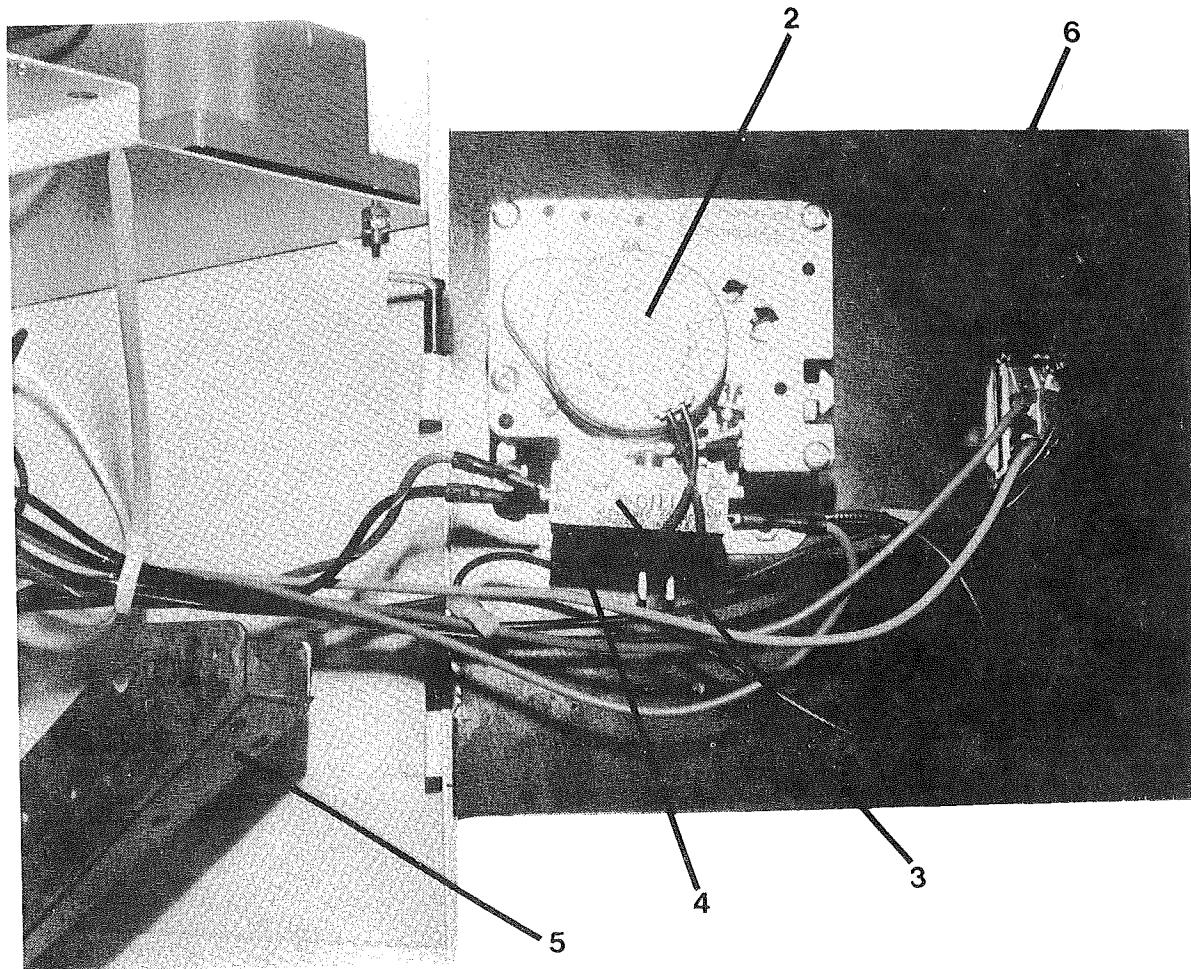

CONTROL HOUSING GROUP

Rotary Meter Only

Key	Part Number	Description	
1	9944-038-027	Meter Assy., Coin (includes the following parts)	1
2	9376-212-001	Motor	1
3	9539-444-002	Switch, Cool Down (B)	1
4	9539-444-001	Switch, Motor Start (A)	1
5	9940-015-001	Chute Assy., Coin	1
*	9545-008-006	Screw	1
*	8641-581-006	Washer, Flat (meter assy. mtg.)	2
*	8641-582-006	Lock washer (meter assy. mtg.)	2
*	8640-413-001	Nut, (meter assy. mtg.)	2
6	9982-285-002	Plate, Meter Mtg.	1
*	9095-032-006	Cam, Timing (4 pin)	1
*	9095-032-007	Cam, Timing (5 pin)	1
*	9095-032-002	Cam, Timing (6 pin)	1
*	9095-032-011	Cam, Timing (7 pin)	1
*	9095-032-001	Cam, Timing (8 pin)	1
*	9095-032-003	Cam, Timing (9 pin)	1
*	9095-032-004	Cam, Timing (10 pin)	1
*	9095-032-012	Cam, Timing (11 pin)	1
*	9095-032-005	Cam, Timing (12 pin)	1