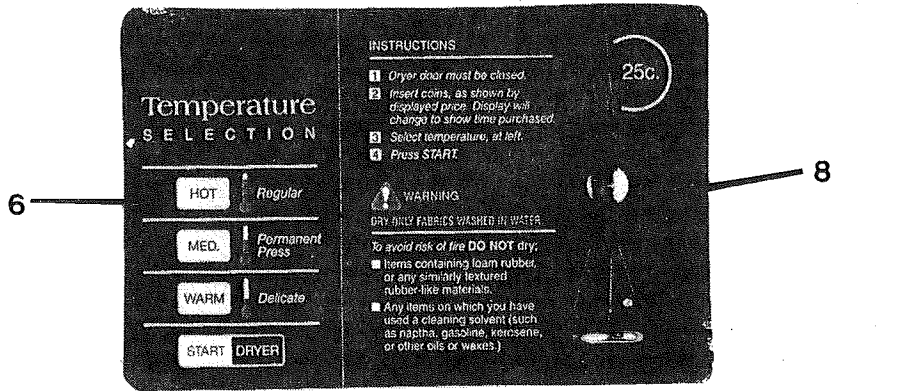

CONTROL HOUSING GROUP

Computer Only

Key	Part Number	Description	
1	9471-005-001	Electronic Control	1
2	9538-157-001	Spacers, Circuit Board	4
3	8640-411-001	Nut, Circuit Board	4
*	8641-582-005	Lock washer, Circuit Board	1
4	8653-074-001	Terminal, Chair Type (relay)	1
5	9627-651-001	Harness, Wiring (electronic control)	1
6	9801-058-005	Switch Assy., Membrane	1
7	9982-281-004	Plate Assy., Electronic Control	1
*	9545-008-006	Screw, Plate Assy. Mtg. (bottom)	2
*	9545-045-002	Screw, Mtg. (top)	1
8	8502-640-002	Label, Control Instruction/Warning	1
9	9051-021-000	Bumper	2
10	9940-013-001	Chute Assy., Coin	1
*	9545-008-006	Screw	1
11	9897-026-001	Terminal Block	1
12	9545-031-004	Screw, Terminal Block Mtg	2
*	9053-067-001	Bushing, Door Switch Wires	1