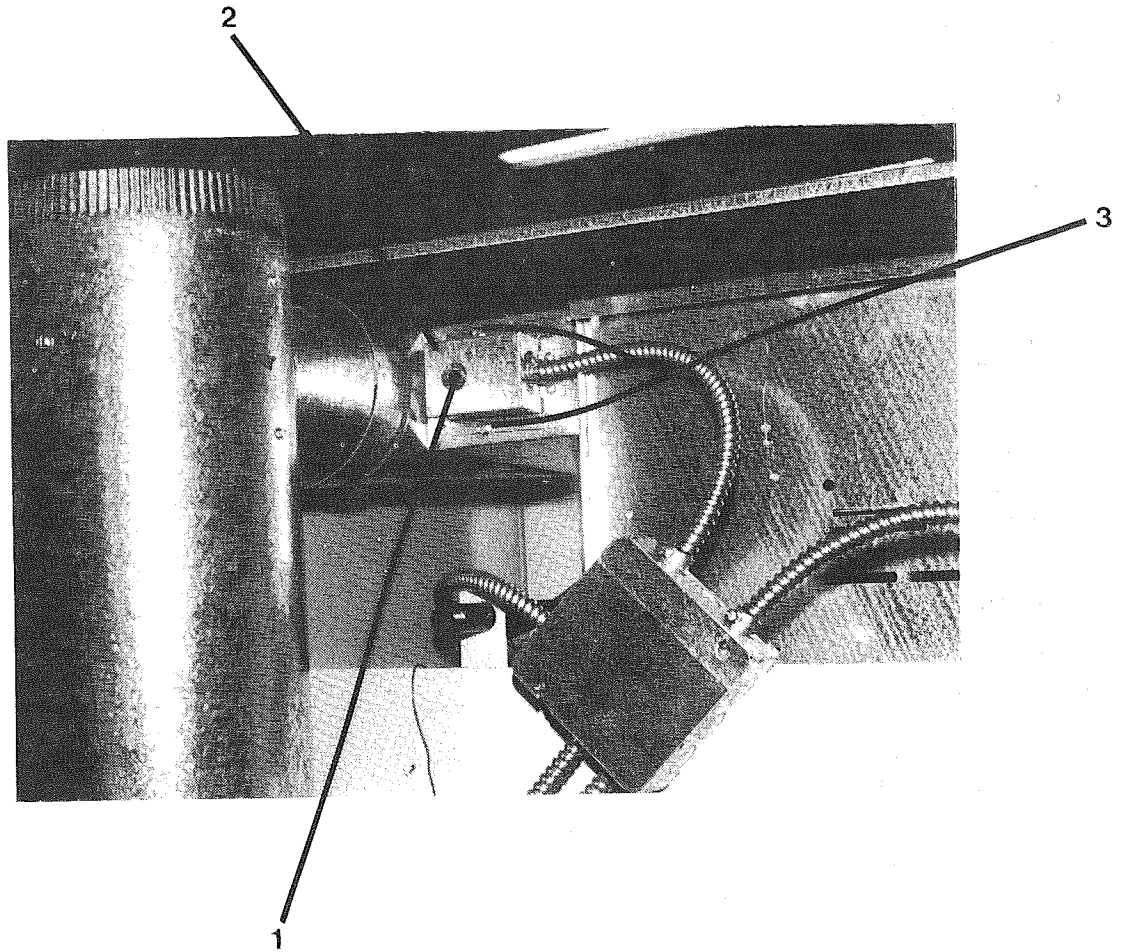

SAFETY SHUTOFF THERMOSTAT

All Models

Key	Part Number	Description	
1	9576-207-002	Thermostat, Safety Shutoff	1
*	9545-045-008	Screw, Safety Stat Mtg	2
2	9825-057-001	Cover, Safety Stat	1
3	9545-008-006	Screw, Safety Stat Cover Mtg	2

Manually reset