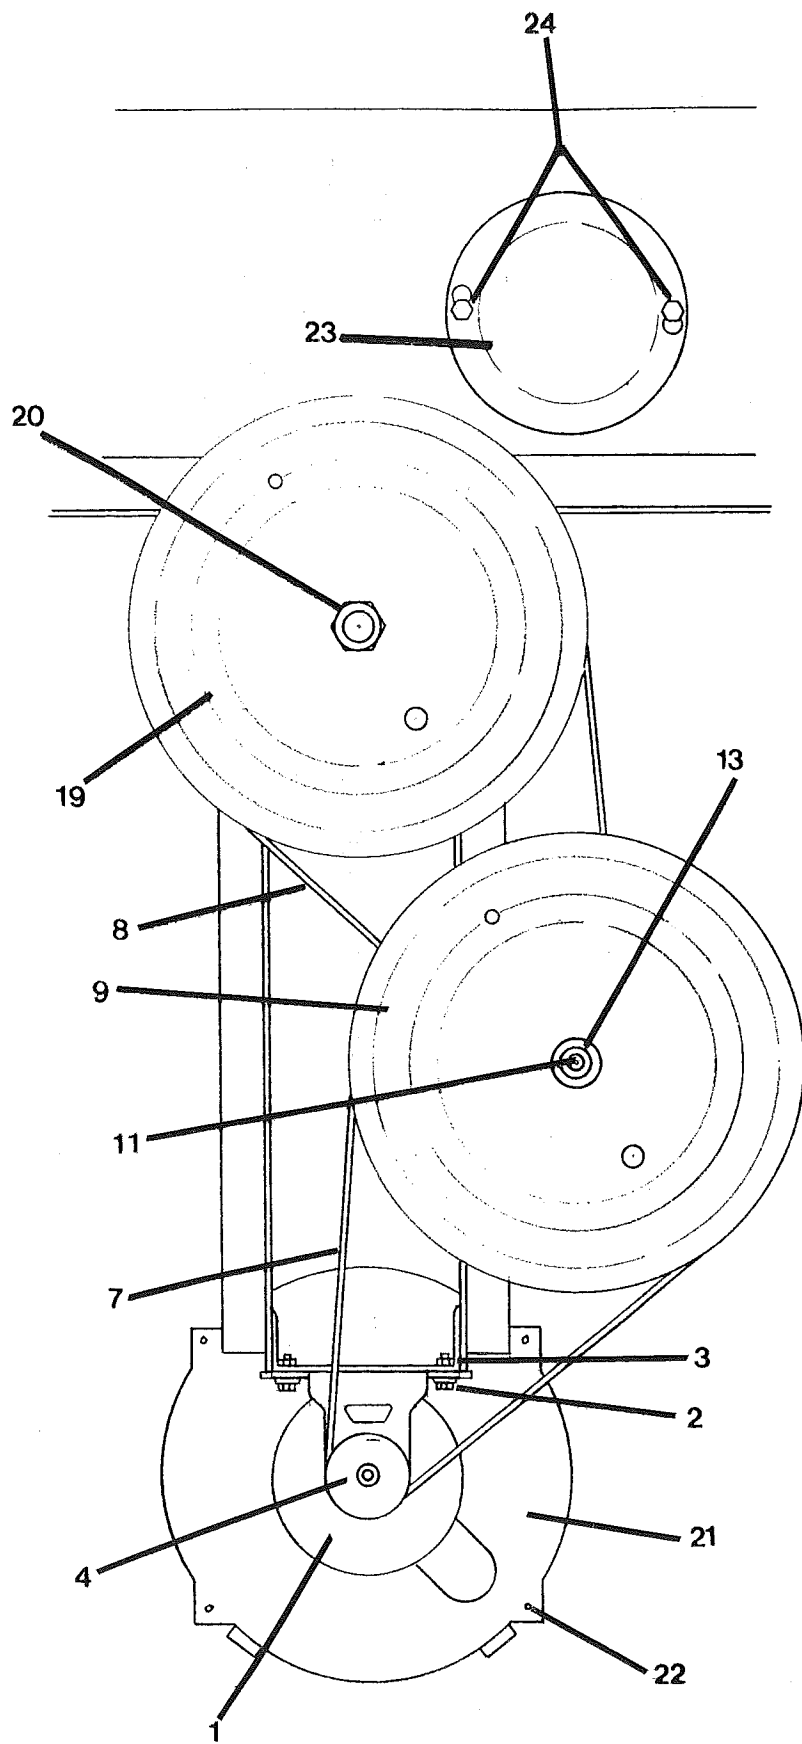

LINT HOOD AND SCREEN GROUP All Models

Key	Part Number	Description	
1	9822-027-002	Lint Hood Assy	1
2	9822-026-001	Lint Screen Assy	1
3	8640-412-004	Nut, Lint Hood Mtg	6

TUMBLER GROUP

All Models

Key	Part Number	Description	
1	9848-101-001	Tumbler Assy	1
2	9568-009-002	Spider & Shaft Assy	1
3	9497-019-001	Rod, Tumbler	3
4	8640-415-001	Nut, Tumbler Rod	3
5	9552-013-000	Shim	AR
6	8641-582-003	Washer, Tumbler Rod (spring lock)	3
7	8641-554-001	Washer, Tumbler Rod (special)	3
8	9306-006-000	Key, Tumbler Shaft	1
9	8641-582-015	Lock Washer, Tumbler Shaft	1
10	8640-222-000	Nut, Tumbler Shaft	1

PULLEY, BELT, AND MOTOR GROUP

All Models

Key	Part Number	Description	
1	9376-259-006	Drive Motor, 115V	1
2	9545-014-004	Bolt, Motor Mtg	4
3	8640-400-003	Nut, Hex	4
4	9453-157-001	Pulley, Motor (60hz)	1
*	9545-028-013	Set Screw	2
5	9278-037-001	Impeller, Blower	1
6	9545-028-013	Set Screw	2
7	9040-073-003	Belt, Motor (narrow)	1
8	9040-073-004	Belt, Tumbler (wide)	1
9	9908-039-001	Pulley Assy., Intermediate	1
*	9036-145-002	Bearing Assy. (included in above)	2
10	9861-015-001	Arm, Tension (short)	1
11	9182-015-001	Fitting, Grease (include in above)	1
12	9861-016-001	Arm, Tension	1
13	9487-200-003	Ring, Retaining	4
14	8641-224-000	Washer, Special	1
15	9451-141-001	Pin, Pivot	1
16	9985-151-001	Bracket Assy., Pivot	1
17	9545-014-005	Bolt, Pivot Bracket	3
*	8640-400-002	Nut, Pivot Bracket	3
18	9534-319-002	Spring, Tension	1
19	9908-040-001	Pulley Assy., Tumbler	1
20	8640-222-000	Nut, Tumbler Shaft	1
*	9306-006-000	Key, Tumbler Shaft	1
21	9074-180-001	Cover, Impeller	1
22	9545-008-001	Screw, Impeller Cover	4
23	9452-253-000	Inspection Plate	1
24	9545-008-006	Screw, Inspection Plate	2