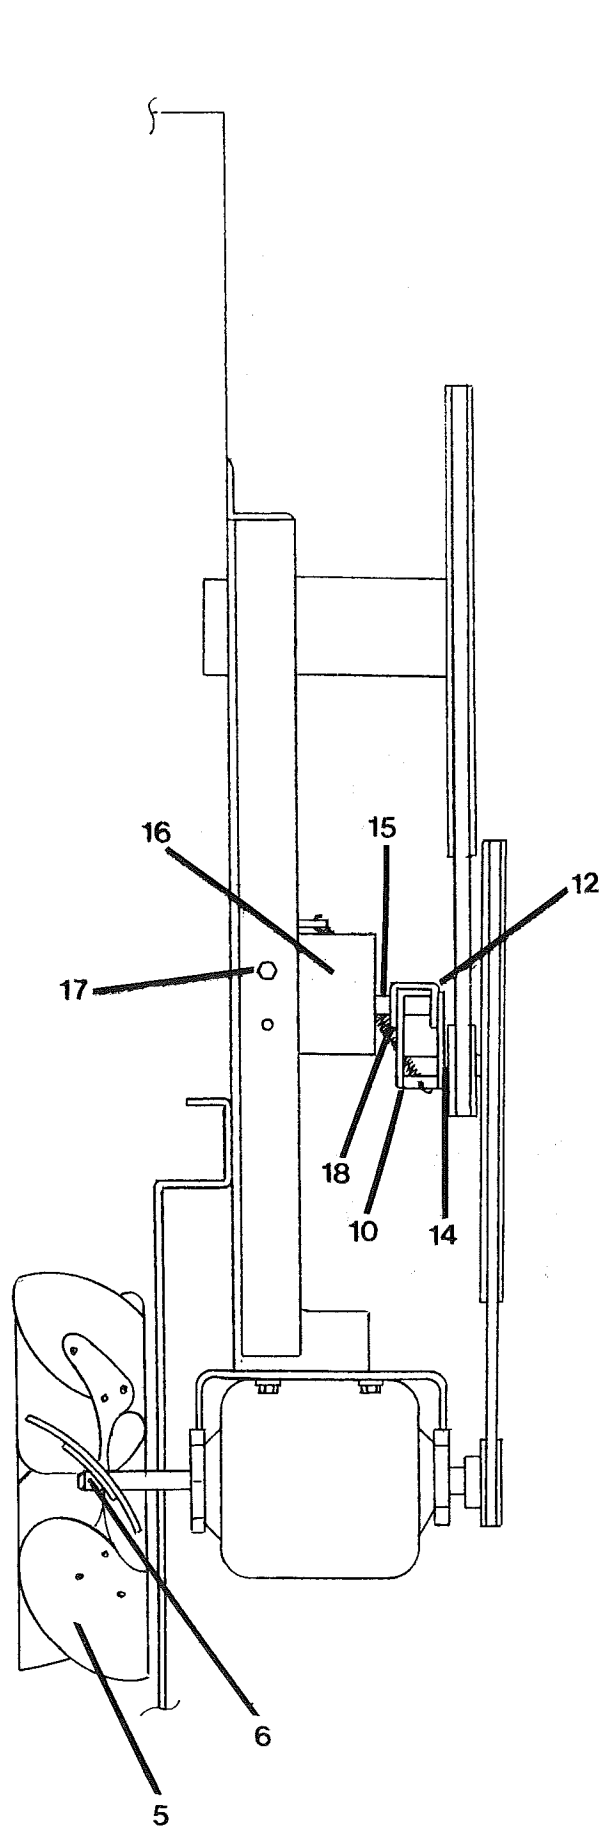

CONTROL HOUSING GROUP

Rotary Meter Only

Key	Part Number	Description	
1	9944-038-027	Meter Assy., Coin (includes the following parts)	1
2	9376-212-001	Motor	1
3	9539-444-002	Switch, Cool Down (B)	1
4	9539-444-001	Switch, Motor Start (A)	1
5	9940-015-001	Chute Assy., Coin	1
*	9545-008-006	Screw	1
*	8641-581-006	Washer, Flat (meter assy. mtg.)	2
*	8641-582-006	Lock washer (meter assy. mtg.)	2
*	8640-413-001	Nut, (meter assy. mtg.)	2
6	9982-285-002	Plate, Meter Mtg.	1
*	9095-032-006	Cam, Timing (4 pin)	1
*	9095-032-007	Cam, Timing (5 pin)	1
*	9095-032-002	Cam, Timing (6 pin)	1
*	9095-032-011	Cam, Timing (7 pin)	1
*	9095-032-001	Cam, Timing (8 pin)	1
*	9095-032-003	Cam, Timing (9 pin)	1
*	9095-032-004	Cam, Timing (10 pin)	1
*	9095-032-012	Cam, Timing (11 pin)	1
*	9095-032-005	Cam, Timing (12 pin)	1

PULLEY, BELT, AND MOTOR GROUP

All Models

Key	Part Number	Description	
1	9376-259-006	Drive Motor, 115V	1
2	9545-014-004	Bolt, Motor Mtg	4
3	8640-400-003	Nut, Hex	4
4	9453-157-001	Pulley, Motor (60hz)	1
*	9545-028-013	Set Screw	2
5	9278-037-001	Impeller, Blower	1
6	9545-028-013	Set Screw	2
7	9040-073-003	Belt, Motor (narrow)	1
8	9040-073-004	Belt, Tumbler (wide)	1
9	9908-039-001	Pulley Assy., Intermediate	1
*	9036-145-002	Bearing Assy. (included in above)	2
10	9861-015-001	Arm, Tension (short)	1
11	9182-015-001	Fitting, Grease (include in above)	1
12	9861-016-001	Arm, Tension	1
13	9487-200-003	Ring, Retaining	4
14	8641-224-000	Washer, Special	1
15	9451-141-001	Pin, Pivot	1
16	9985-151-001	Bracket Assy., Pivot	1
17	9545-014-005	Bolt, Pivot Bracket	3
*	8640-400-002	Nut, Pivot Bracket	3
18	9534-319-002	Spring, Tension	1
19	9908-040-001	Pulley Assy., Tumbler	1
20	8640-222-000	Nut, Tumbler Shaft	1
*	9306-006-000	Key, Tumbler Shaft	1
21	9074-180-001	Cover, Impeller	1
22	9545-008-001	Screw, Impeller Cover	4
23	9452-253-000	Inspection Plate	1
24	9545-008-006	Screw, Inspection Plate	2