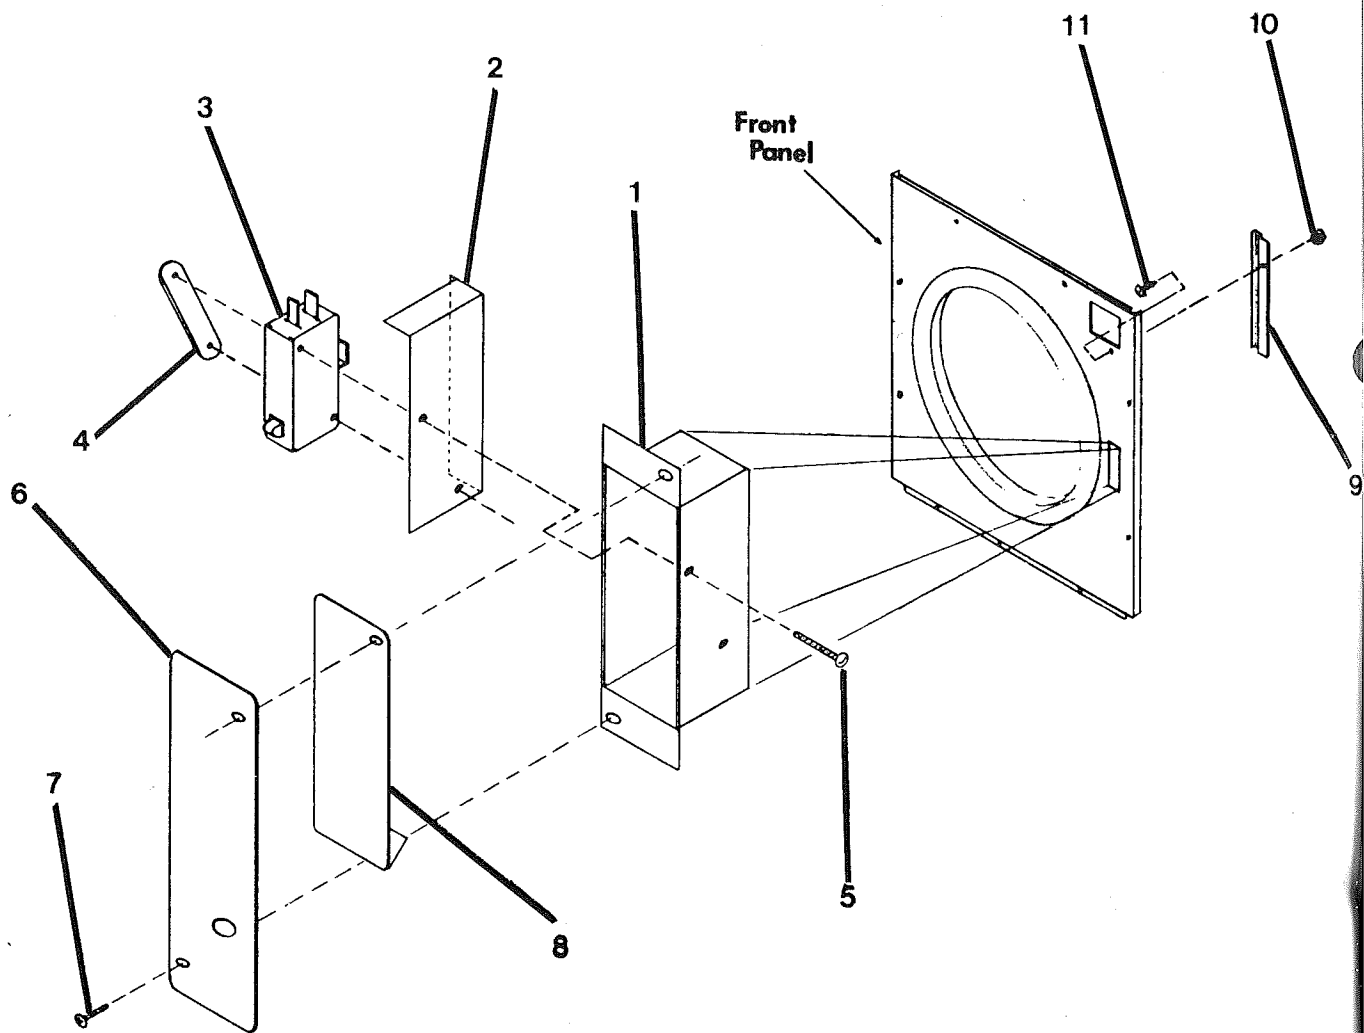

7

8

5

CONTROL HOUSING GROUP

Rotary Meter & Manual Timer

Key	Part Number	Description	
1	9539-460-001	Switch, Push to Start	1
2	8502-641-002	Label, Control Instruction/Warning	1
3	9451-146-005	Pin, Hinge (timer plate)	2
4	9576-206-001	Thermostat.....	1
5	9209-037-002	Grommet, Temperature Cable	4
*	9029-063-001	Bracket	1
*	9083-113-001	Clip, Capillary Tube	3
*	9545-044-004	Screw, Thermostat Mtg.	2
*	9545-045-001	Screw, Bracket	2
6	9348-056-003	Lever, Thermostat	1
7	9307-162-001	Knob, Thermostat	1
*	9545-010-008	Screw, Thermostat Knob	1
8	9897-026-001	Terminal Block	1
*	9545-031-004	Screw, Terminal Block Mtg.	2
*	9053-067-001	Bushing, Door Switch Wires	1