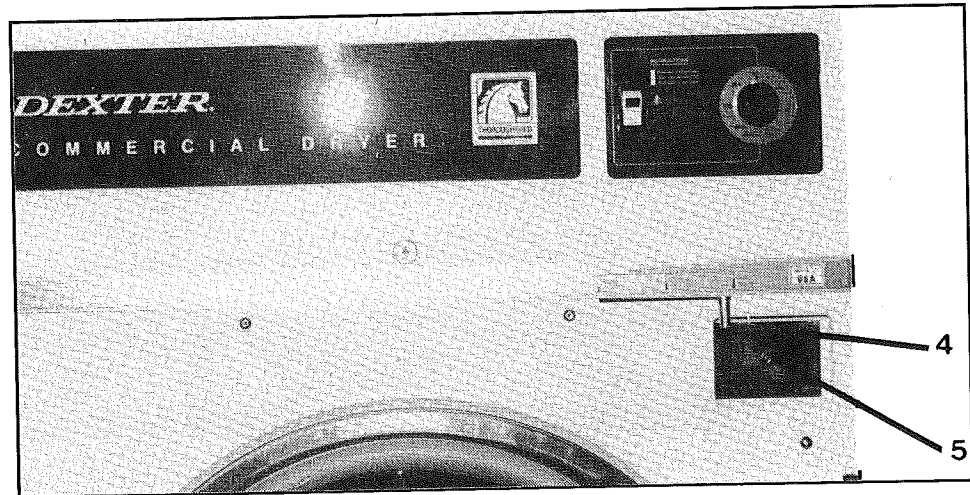

CABINET GROUP

Manual Timer Only

Key	Part Number	Description	
4	9452-585-003	Plate, Coin Vault	1
*	9349-034-001	Latch, Coin Vault Plate	1
5	9545-008-020	Screw, Coin Vault Plate Mtg.	1