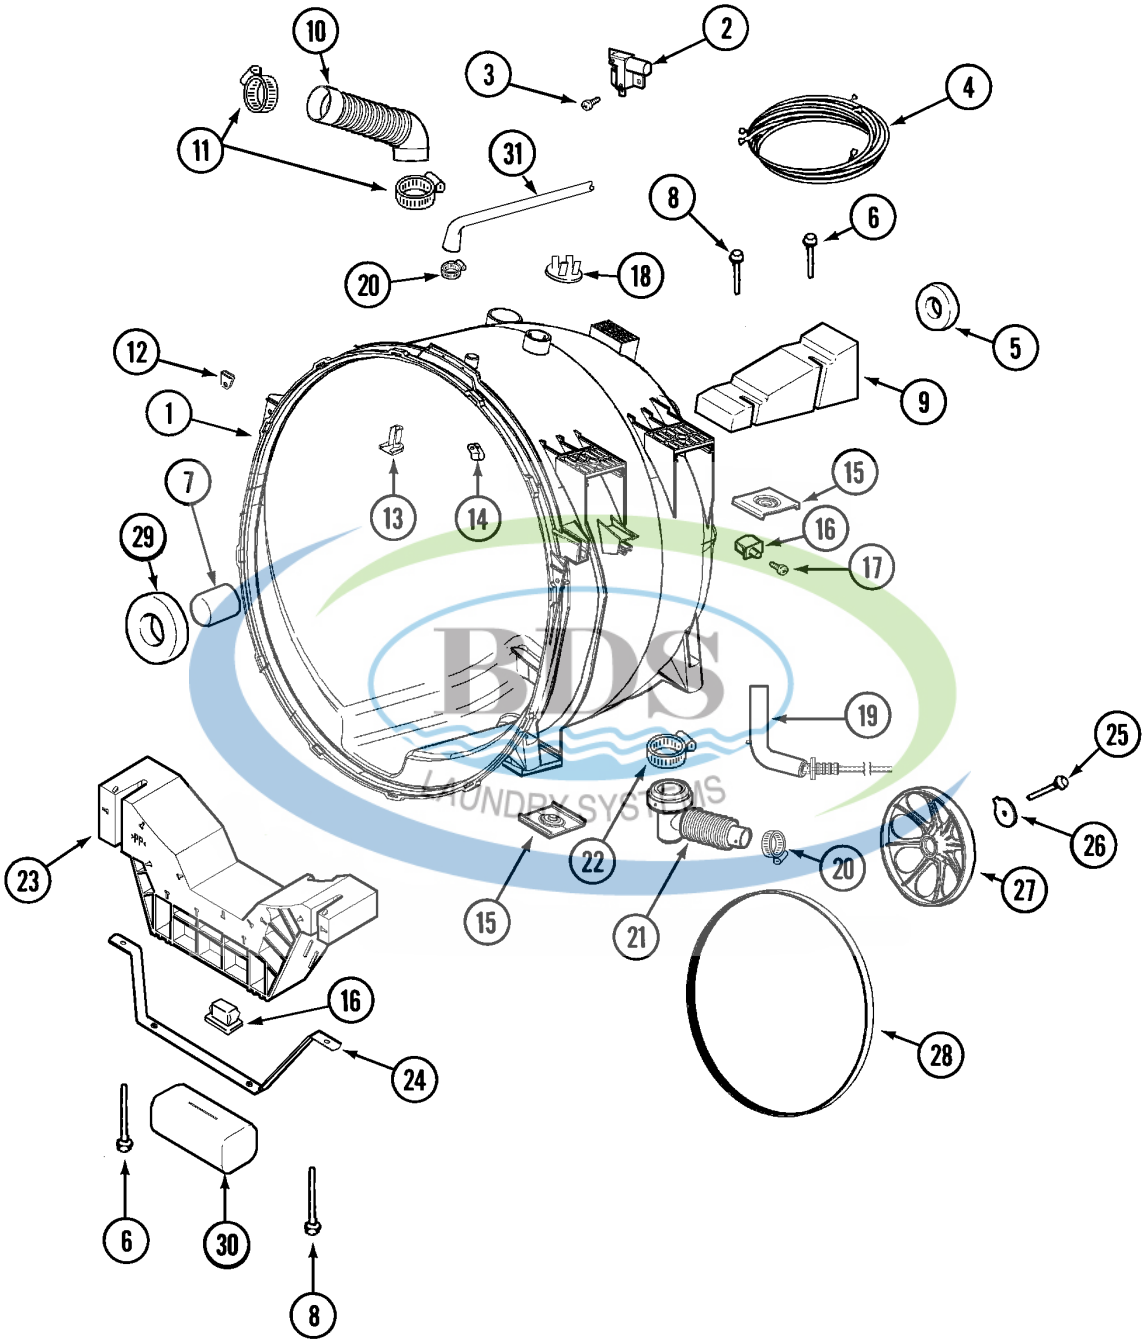

Ref #	Part Number	Qty.	Description
1	22003435	1	BASE
2	22003298	5	RETAINER, WIRE
3	90767	1	SCREW, WIRE HARNESS CLIP
4	308605	1	CLIP, WIRE HARNESS
5	22003059	1	PUMP
5	22003059	1	PUMP, DRAIN (80 WATT)
6	8563585	4	ADJUSTABLE LEG & NUT
7	Y052740	4	NUT, LEG
8	210684	4	FOOT, RUBBER
9	22001988	2	STRUT ASSY-REAR

Ref #	Part Number	Qty.	Description
1	22004465	1	TUB ASSY. (OUTER)
2	22003302	1	SWITCH, INERTIAL - UNBALANCE
3	33002917	2	SCREW, INERTIAL SWITCH
4	NLA	1	WIRE HARNESS, DISPLACEMENT
5	22003441	1	BALL BEARING, RADIAL----S
6	22003615	1	BOLT, DOUBLE SEMS 5-3/8
7	22002935	1	SPACER, BEARING
8	22003616	1	BOLT, DOUBLE SEMS 3-3/8
9	NLA	1	WEIGHT, COUNTER BALANCE
10	22002083	1	HOSE, INJECTOR
11	616099	2	CLAMP, INJECTOR HOSE
12	NLA	2	CLIP, U
13	22004310	1	DEFLECTOR, WATER
14	NLA	1	CLIP, WIRE HARNESS & OUTER TUB
14	910187	1	SCREW
15	NLA	4	NUT, COUNTER BALANCE
16	22002044	2	SWITCH, TUB DISPLACEMENT
17	22002061	2	SCREW, DISPLACEMENT SWITCH
18	596669	1	CLAMP, HOSE
19	22002010	1	HOSE, AIR DOME
20	22001984	1	CLAMP, DRAIN HOSE
21	22003262	1	HOSE, TUB OUTLET
22	696392	1	CLAMP, SUMP HOSE
23	NLA	1	WEIGHT ASSEMBLY (FRT)
24	NLA	1	STRAP
25	22003937	1	SCREW, SPINNER
26	22003936	1	WASHER, SPINNER SHAFT
27	22002315	1	PULLEY, SPINNER
28	12001788	1	BELT KIT, DRIVE
29	22002934	1	BEARING, FRONT
30	NLA	1	CUSHION