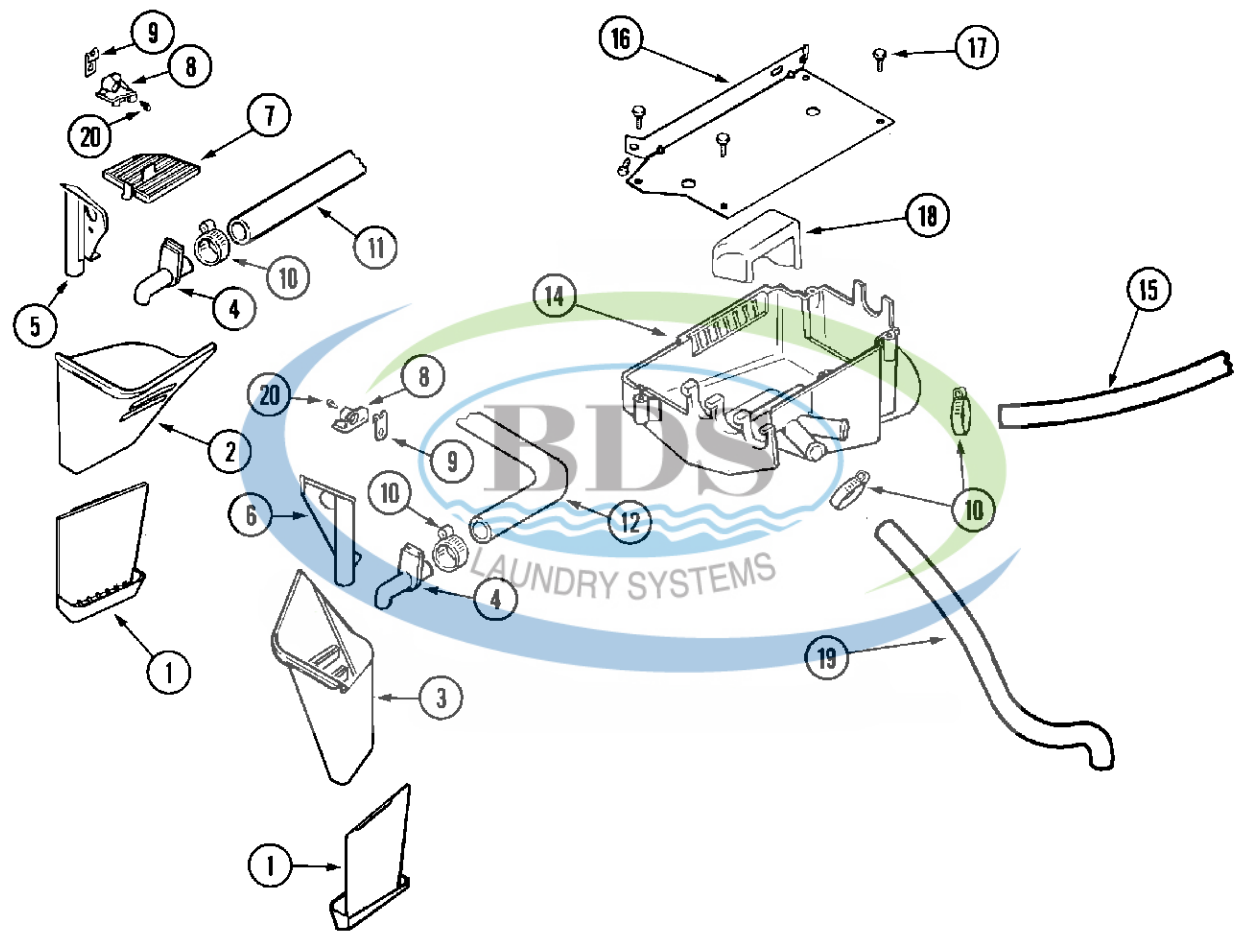

Ref #	Part Number	Qty.	Description
1	12002022	1	LIP SEAL SVC ASSY.
2	22002099	1	SPRING, TUB
3	W10181639	1	SUPPORT ASSY., SPINNER
3	22002123	1	TUBE, MOLYKOTE
4	22002023	3	WASHER, PLASTIC
5	6-2717080	1	SPINNER ASSY. (W/BALANCE RING)
6	22002482	3	WASHER, PROFILE
7	22002020	3	WASHER, SPINNER SUPPORT
8	2207454	3	NUT, SPINNER ATTACHMENT
9	22001985	3	BAFFLE, DRIP (REAR)
10	22002009	3	GROMMET, BAFFLE (REAR)
11	22001999	3	GROMMET, BAFFLE (FRT)
12	22003556	6	SCREW, BAFFLE (REAR)
13	22001986	3	BAFFLE, DRIP (FRONT)
14	22002059	6	SCREW, BAFFLE (FRONT)
15	NLA		PART NEVER USED IN PRODUCTION
15	NLA	3	SCREW, BALANCE RING
16	22002077	1	SEAL, TUB COVER
17	22002050	13	CLIP, TUB TO COVER
18	22003212	1	COVER, TUB (W/SEAL)
19	12002533	1	BOOT, DOOR
20	22002327	1	WIRE, BOOT CLAMP (61 1/4``)

Ref #	Part Number	Qty.	Description
1	22003435	1	BASE
2	22003298	5	RETAINER, WIRE
3	90767	1	SCREW, WIRE HARNESS CLIP
4	308605	1	CLIP, WIRE HARNESS
5	22003059	1	PUMP
5	22003059	1	PUMP, DRAIN (80 WATT)
6	8563585	4	ADJUSTABLE LEG & NUT
7	Y052740	4	NUT, LEG
8	210684	4	FOOT, RUBBER
9	22001988	2	STRUT ASSY-REAR