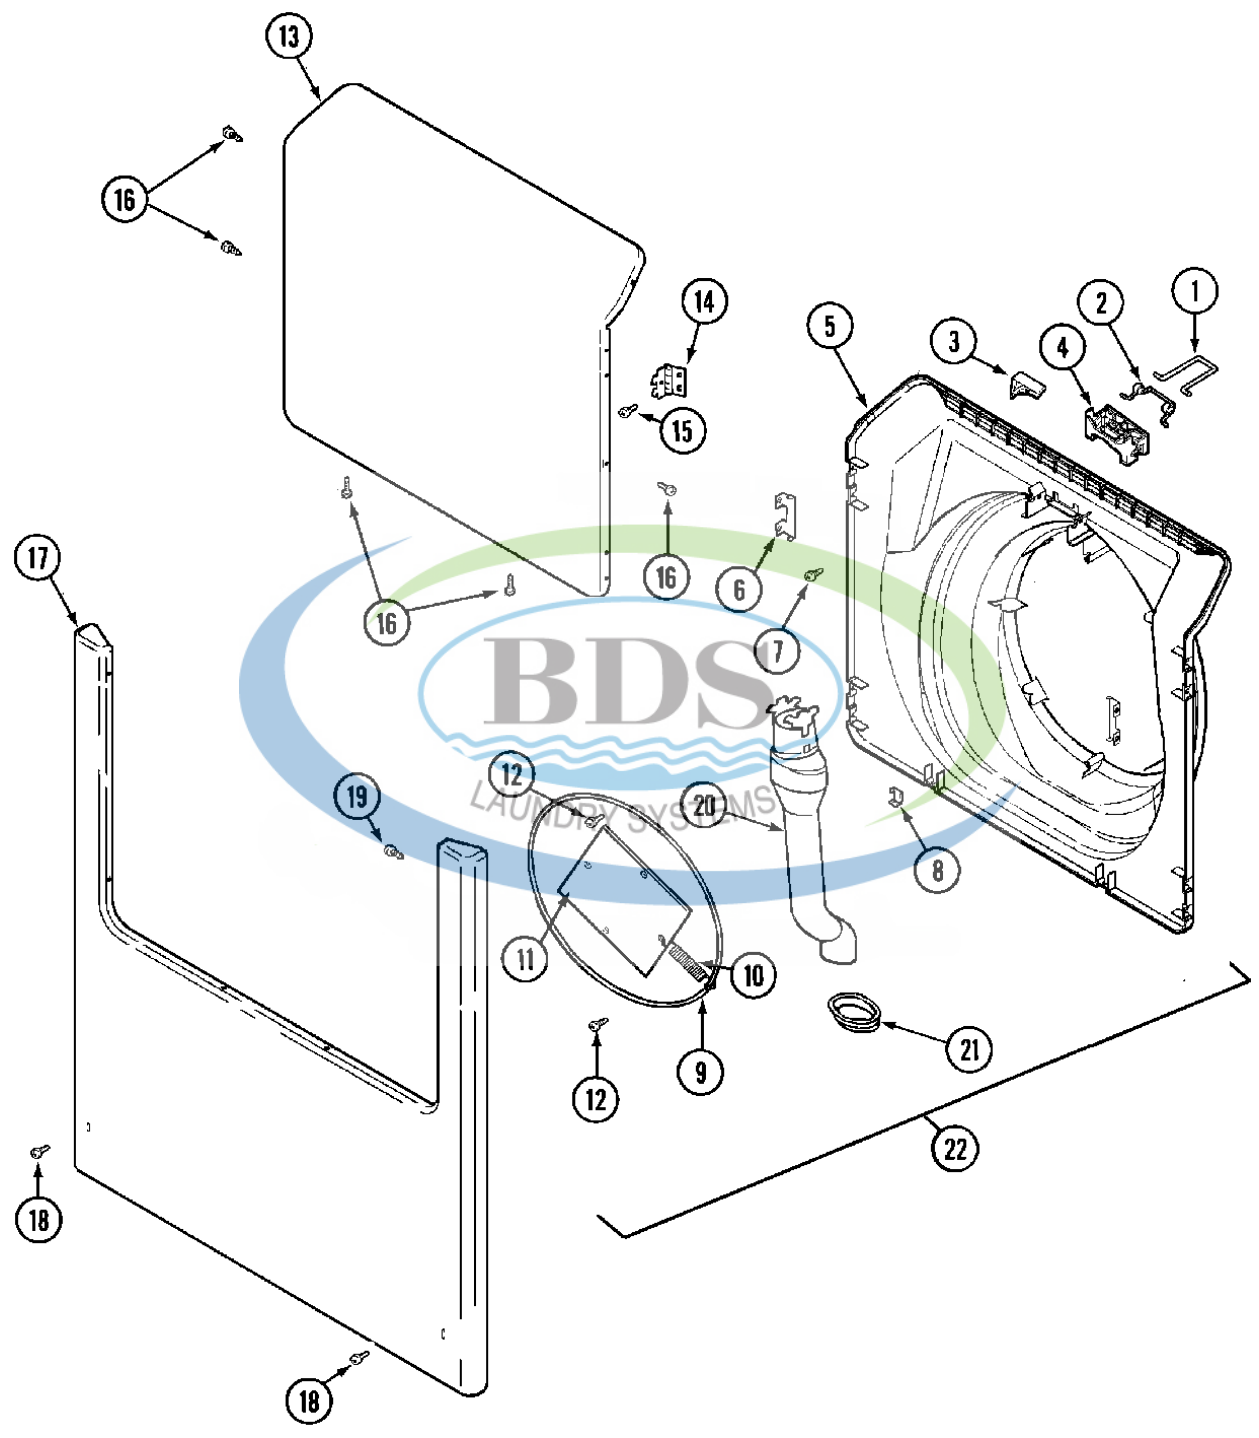

Ref #	Part Number	Qty.	Description
1	NLA	-	(CABINET ONLY)
1	NLA	1	CABINET (WHT)
2	NLA	1	COVER, TOP (WHT)
3	3370225	2	SCREW, BRACKET
3	NLA	2	BRACKET, AIR DOME HOSE
3	NLA	1	TIE, WIRE
4	NLA	1	CLIP, WIRE HARNESS
5	22003298	2	RETAINER, WIRE
6	NLA	1	STRAP, TOP COVER SUPPORT
7	NLA	2	FASTENER
8	22002100	1	SPRING
9	22002297	2	SUPPORT, SPRING
10	NLA	2	SPACER, TOP COVER
11	22002049	2	CLIP, FRONT PANEL
12	NLA	2	BRACE, CORNER
13	22001995	8	SCREW, SHROUD SUPPORT
14	NLA	4	SUPPORT, HINGE
15	33002597	2	HOOK, SECURITY
16	NLA	1	BRACKET, SHROUD SUPPORT (RT)
17	NLA	1	BRACKET, SHROUD SUPPORT (LT)
18	NLA	1	BRIDGE, SHROUD SUPPORT
19	22001995	1	SCREW, CROSS BRACE
19	NLA	2	CROSS BRACE, CABINET
20	22001995	2	SCREW, CROSS BRACE
21	22002239	2	CLIP, LOWER FRONT PANEL
22	NLA	2	DISC, FRONT PANEL SPACER
23	22001995	2	SCREW, FRONT CABINET
24	213007	6	SCREW, CABINET
25	489128	1	SCREW, GROUND WIRE TO BASE--NA
26	22003062	1	CORD, POWER
27	NLA	1	GROMMET, CORD
28	489128	1	SCREW

Ref #	Part Number	Qty.	Description
1	22003716	1	ROTATING GEAR, LATCH
2	22003717	1	SPRING, LATCH
3	NLA	1	SCREW, CHECK SWITCH
4	22002165	1	WASHER, DOOR LOCK SWITCH
5	22002162	1	SWITCH, DOOR LOCK SPIN ENABLE
6	NLA	1	SPRING, GEAR RETURN
7	22003722	1	SWITCH HOLDER ASSY, LATCH
8	NLA	2	SCREW, LATCH
9	22003720	1	NUT, LATCH
10	NLA	1	COVER, LATCH ASSEMBLY (LWR)
11	241877	1	SCREW
12	22003055	1	RAMP, DOOR HOOP
13	NLA	1	CABLE, DOOR
14	22003715	1	SLIDING GEAR, LATCH
15	22003721	1	SPRING, AXLE / LATCH
16	22003718	1	AXLE, LATCH
18	3370225	1	SCREW
19	308605	1	CLIP
20	12001994	1	COVER, HINGE (WHT)
21	NLA	1	SUPPORT, DOOR LOCK
22	22002234	1	SHROUD, PLASTIC (WHT)
23	22001995	4	SCREW
24	NLA	2	CLIP, WIRE HARNESS
25	NLA	1	SWITCH, SECONDARY DOOR (WHT)