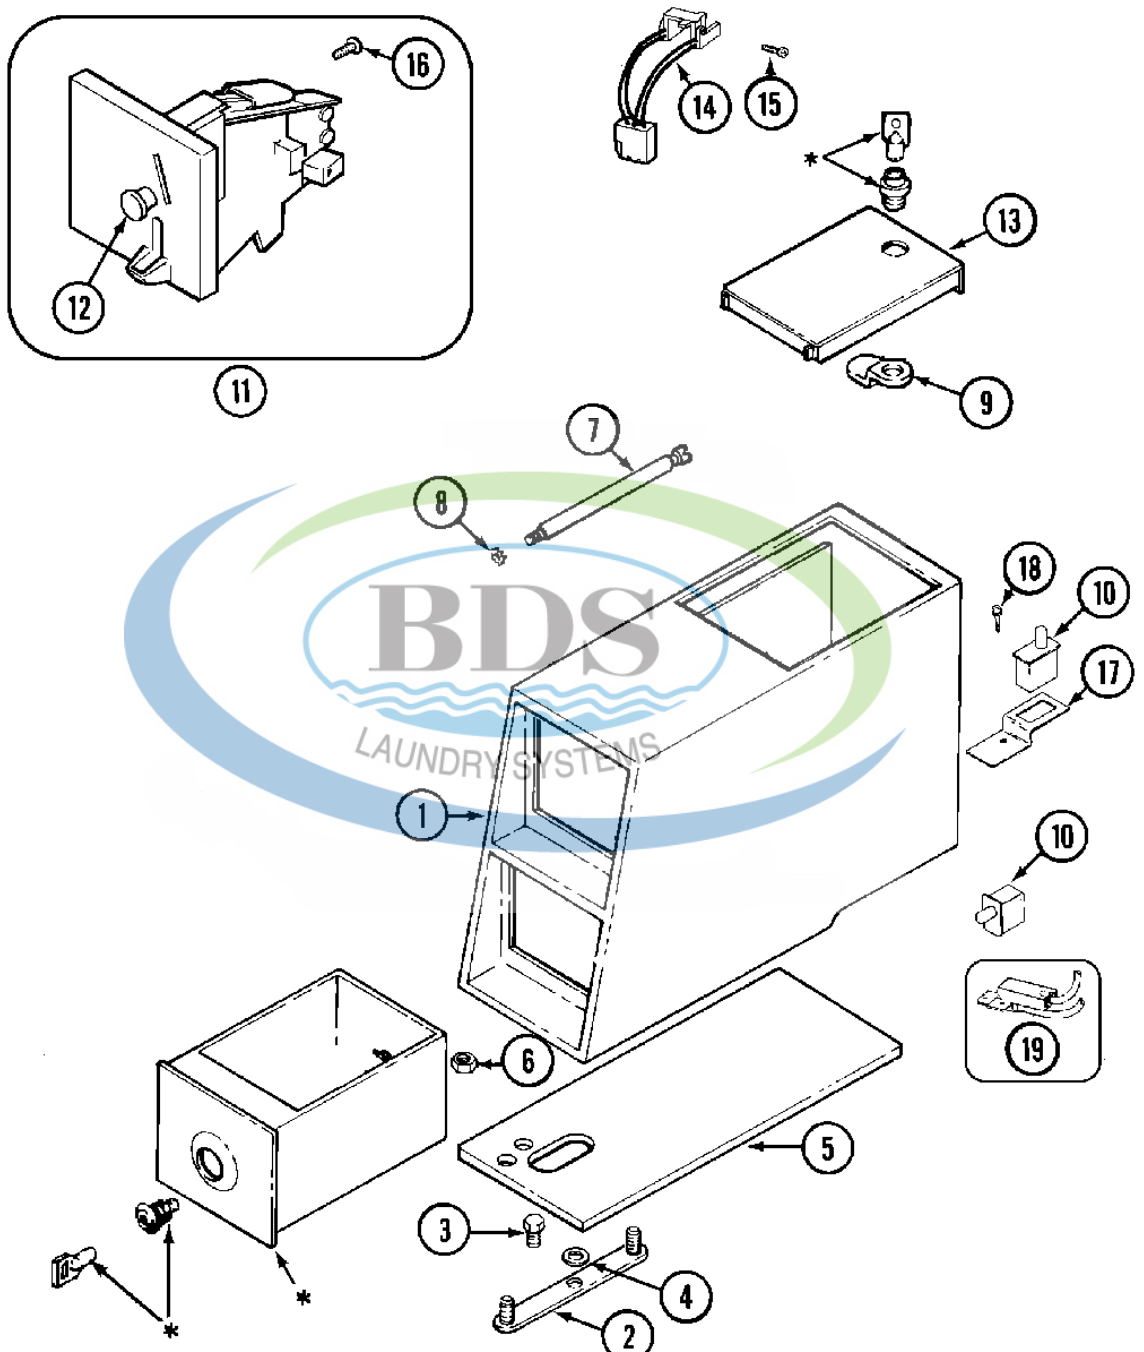

Ref #	Part Number	Qty.	Description
1	22004349	1	PANEL, CONTROL
2	W10131119	4	SCREW, CONTROL PANEL
3	NLA	1	WIRE, GROUND
4	W10135389	1	CONTROL SWITCH ASSEMBLY
4	W10756178	2	SCREW, CONTROL SWITCH
5	W10424308	2	PUSHBUTTON, CONTROL SWITCH
6	NLA	1	SWITCH BRKT & BACK BRKT (WHT)
7	22002921	1	SWITCH, PRESSURE
8	22002010	1	HOSE, PRESSURE SWITCH
8	NLA	1	CLIP, PRESSURE SWITCH HOSE
9	NLA	1	CONSOLE (WHT)
10	3370225	5	SCREW, CONSOLE
11	NLA	2	FASTENER, SCREW
12	22001960	1	TRANSFORMER
13	NLA	2	SCREW, TRANSFORMER
14	74005230	2	NUT, TRANSFORMER
15	NLA	1	BOARD, CONTROL
16	M0282005	6	LOCKNUT, CONTROL BOARD
17	NLA	4	STANDOFF, CIRCUIT BOARD
18	NLA	1	HARNESS, WIRE
19	NLA	2	DEFLECTOR, WATER (W/ADHESIVE)
20	211252	1	SCREW, GROUND WIRE
21	NLA	2	SCREW, CIRCUIT BOARD
22	215527	2	SCREW, BACK BRACKET
23	W10131114	1	COVER, DISPLAY

\* CONTACT YOUR COMMERCIAL LAUNDRY DISTRIBUTOR

Ref #	Part Number	Qty.	Description
1	W10529176	1	VAULT, COIN (WHT)
2	NLA	1	STRAP, MOUNTING
3	3370225	1	SCREW, MOUNTING STRAP
4	NLA	1	WASHER, MOUNTING STRAP
5	NLA	1	GASKET, CONTROL CENTER (WHT)
6	Y052740	2	NUT, CASE MOUNTING
7	213035	2	BOLT, LOCKING
8	NLA	2	LOCKWASHER, LOCKING BOLT
9	NLA	1	CAM, LOCKING
10	33001250	2	SWITCH, SENSOR
10	NLA	2	SCREW, SENSOR SWITCH
11	22004112	1	DROP ASSY., COIN
11	NLA	1	SINGLE FACEPLATE
12	NLA	1	BUTTON, RETURN
13	22003679	1	DOOR, ACCESS (WHT)
14	NLA	2	SWITCH ASSY., OPTIC
15	3395530	2	SCREW, OPTIC SWITCH
16	NLA	3	SCREW, COIN DROP
17	NLA	1	BRACKET, SWITCH
18	90767	1	SCREW, SWITCH BRACKET
19	NLA	1	HARNESS, SENSOR SWITCH