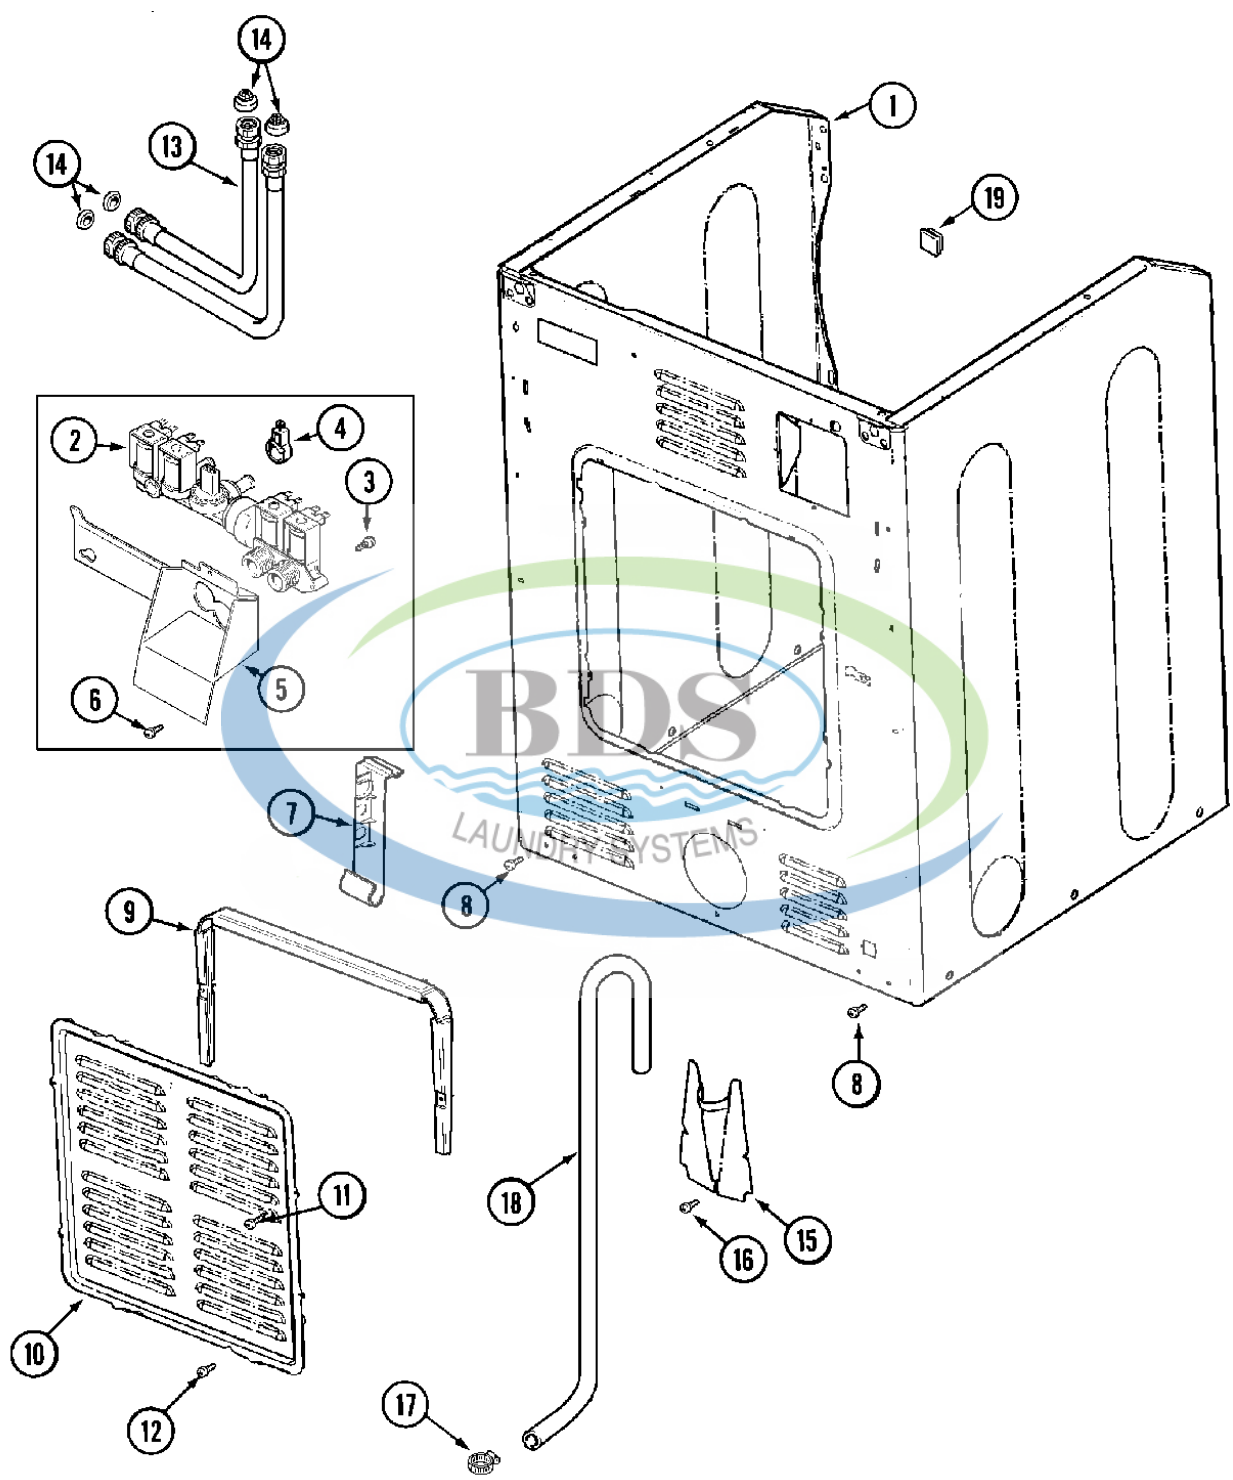

Ref #	Part Number	Qty.	Description
1	22003716	1	ROTATING GEAR, LATCH
2	22003717	1	SPRING, LATCH
3	NLA	1	SCREW, CHECK SWITCH
4	22002165	1	WASHER, DOOR LOCK SWITCH
5	22002162	1	SWITCH, DOOR LOCK SPIN ENABLE
6	NLA	1	SPRING, GEAR RETURN
7	22003722	1	SWITCH HOLDER ASSY, LATCH
8	NLA	2	SCREW, LATCH
9	22003720	1	NUT, LATCH
10	NLA	1	COVER, LATCH ASSEMBLY (LWR)
11	241877	1	SCREW
12	22003055	1	RAMP, DOOR HOOP
13	NLA	1	CABLE, DOOR
14	22003715	1	SLIDING GEAR, LATCH
15	22003721	1	SPRING, AXLE / LATCH
16	22003718	1	AXLE, LATCH
18	3370225	1	SCREW
19	308605	1	CLIP
20	12001994	1	COVER, HINGE (WHT)
21	NLA	1	SUPPORT, DOOR LOCK
22	22002234	1	SHROUD, PLASTIC (WHT)
23	22001995	4	SCREW
24	NLA	2	CLIP, WIRE HARNESS
25	NLA	1	SWITCH, SECONDARY DOOR (WHT)

Ref #	Part Number	Qty.	Description
1	22003222	1	HOOP, LOCK
2	22002003	1	SPRING, LATCH
3	22002243	4	SCREW, FRONT PANEL & HINGE
4	22002168	1	SUPPORT, LOCK HOOP
5	22003611	1	DOOR, INNER (WHT)
5	22003083	1	DOOR, INNER (W/VENT-WHT)
5	22003083	1	DOOR, INNER (WHT)
6	22002038	4	CLIP, DOOR (DOUBLE)
7	NLA	1	SCREW, STRIKE
8	22002039	2	CLIP, DOOR (SINGLE)
9	NLA	1	FRAME, WIRE
10	NLA	4	SPRING, PLATE
11	NLA	1	PLATE
12	NLA	2	SCREW, WIRE FRAME
13	NLA	1	DOOR, OUTER (WHT-W/DAMPER)
14	22002798	2	HINGE, DOOR----SUB
15	98006631	4	SCREW, HINGE
16	22002063	6	SCREW No.8-18AB WAFER HD
17	NLA	1	PANEL, FRONT (WHT)
18	22001496	2	SCREW, FRONT PANEL
19	NLA	1	CLIP, GROUNDING
20	22003850	1	VENT TUBE ASSEMBLY
21	22003075	1	GROMMET, VENT TUBE
22	22003083	1	LINER, DOOR ASSY W/VENT (WHT)

Ref #	Part Number	Qty.	Description
1	22003435	1	BASE
2	22003298	5	RETAINER, WIRE
3	90767	1	SCREW, WIRE HARNESS CLIP
4	308605	1	CLIP, WIRE HARNESS
5	22003059	1	PUMP
5	22003059	1	PUMP, DRAIN (80 WATT)
6	8563585	4	ADJUSTABLE LEG & NUT
7	Y052740	4	NUT, LEG
8	210684	4	FOOT, RUBBER
9	22001988	2	STRUT ASSY-REAR