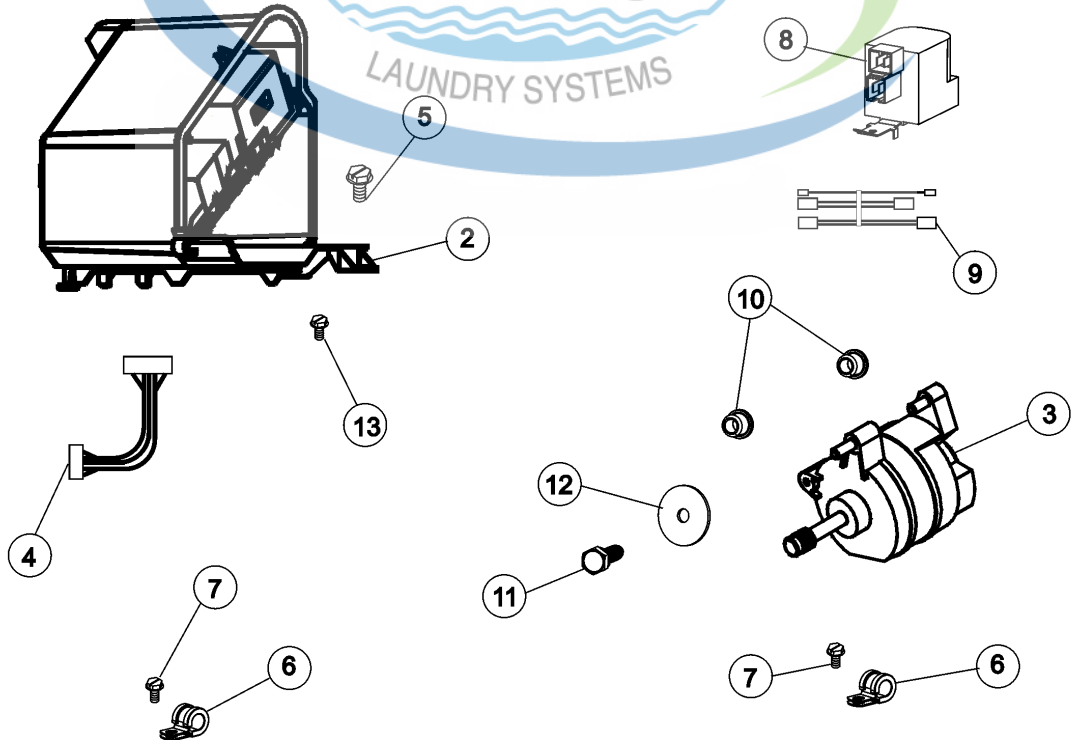

ITEM 1
KIT CONTAINS:

  120002040 MOTOR W/ISOLATORS	 22004046 MOTOR CONTROL BOARD	 22004047 MOTOR HARNESS	 22003854 AC LINE FILTER	 22004102 "P" CLIPS (2)	 22002300 SCREW "P" CLIPS TO MOTOR	 22004101 LOWER JUMPER WIRE HARNESS	 22004103 SCREW GROUND

(SEE TEXT FOR ITEMS 2, 3, 4 AND 8)