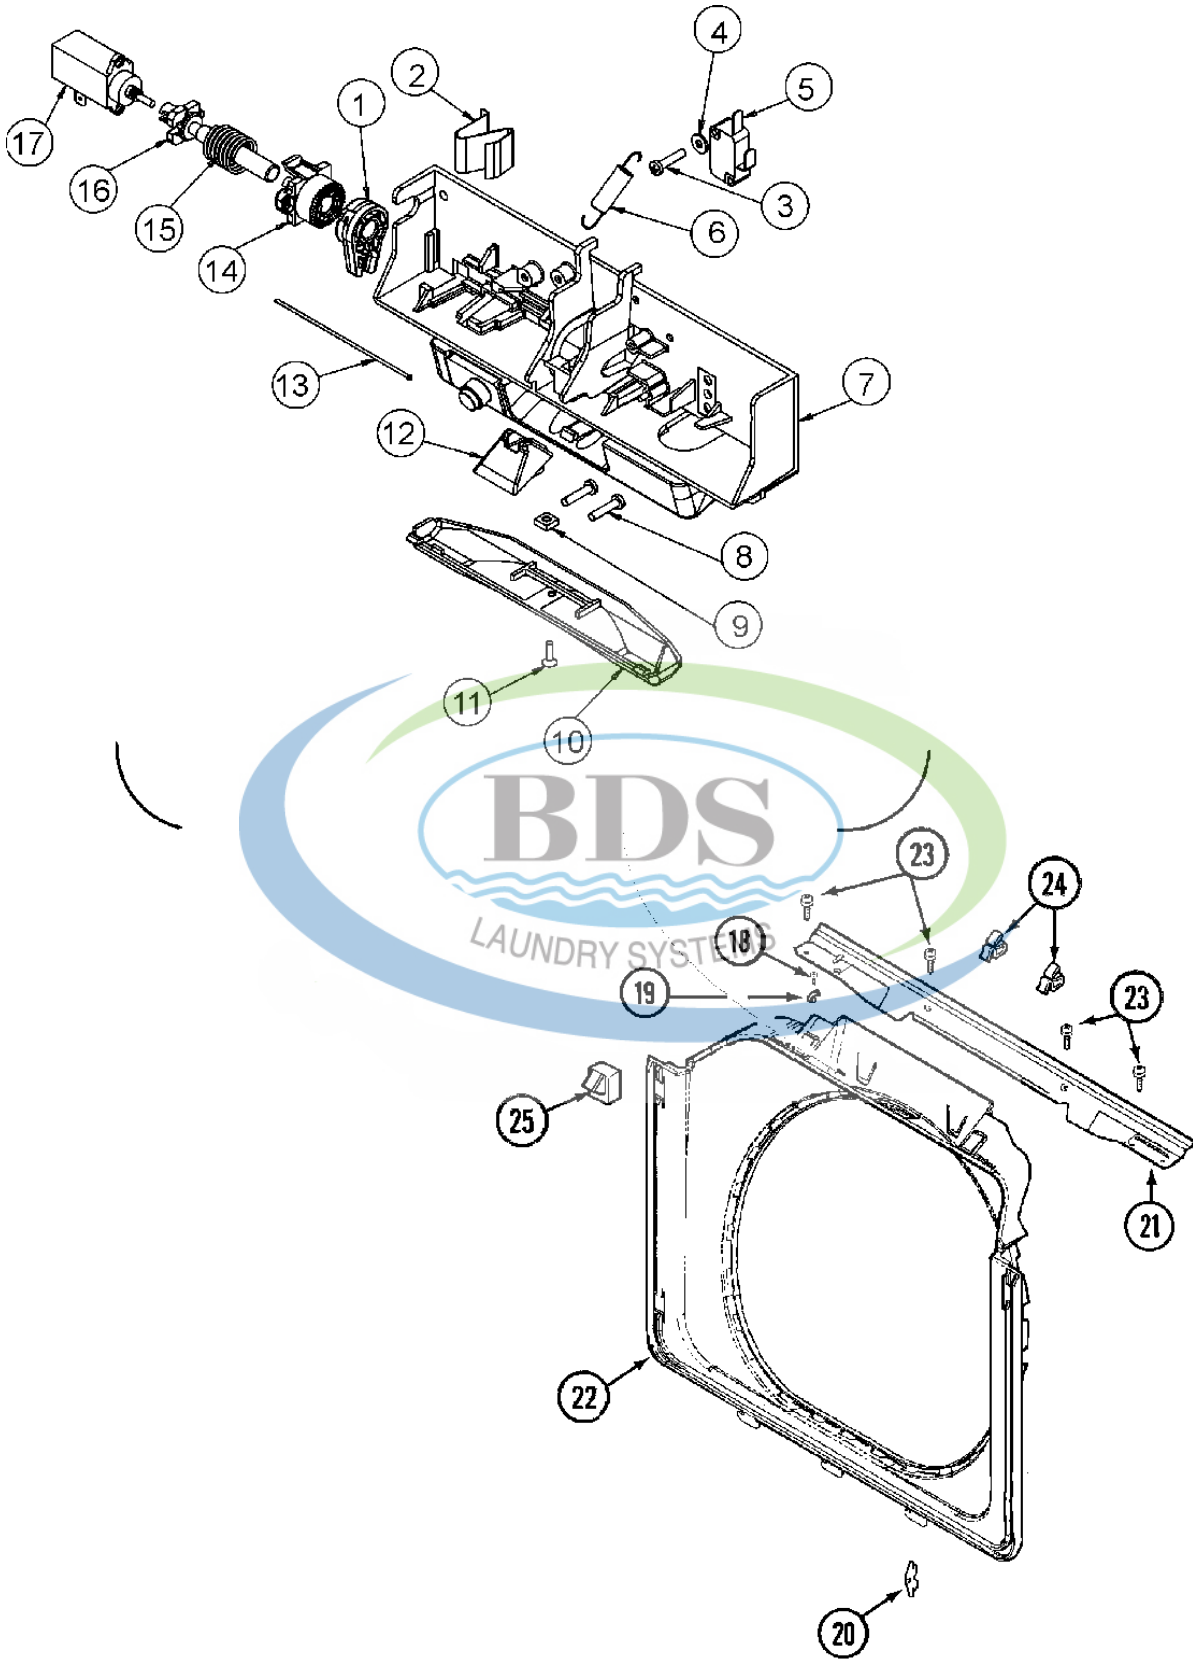

Ref #	Part Number	Qty.	Description
1	22003716	1	ROTATING GEAR, LATCH
2	22003717	1	SPRING, LATCH
3	NLA	1	SCREW, CHECK SWITCH
4	22002165	1	WASHER, DOOR LOCK SWITCH
5	22002162	1	SWITCH, DOOR LOCK SPIN ENABLE
6	NLA	1	SPRING, GEAR RETURN
7	22003722	1	SWITCH HOLDER ASSY, LATCH
8	NLA	2	SCREW, LATCH
9	22003720	1	NUT, LATCH
10	NLA	1	COVER, LATCH ASSEMBLY (LWR)
11	241877	1	SCREW
12	22003055	1	RAMP, DOOR HOOP
13	NLA	1	CABLE, DOOR
14	22003715	1	SLIDING GEAR, LATCH
15	22003721	1	SPRING, AXLE / LATCH
16	22003718	1	AXLE, LATCH
18	3370225	1	SCREW
19	308605	1	CLIP
20	12001994	1	COVER, HINGE (WHT)
21	NLA	1	SUPPORT, DOOR LOCK
22	22002234	1	SHROUD, PLASTIC (WHT)
23	22001995	4	SCREW
24	NLA	2	CLIP, WIRE HARNESS
25	NLA	1	SWITCH, SECONDARY DOOR (WHT)