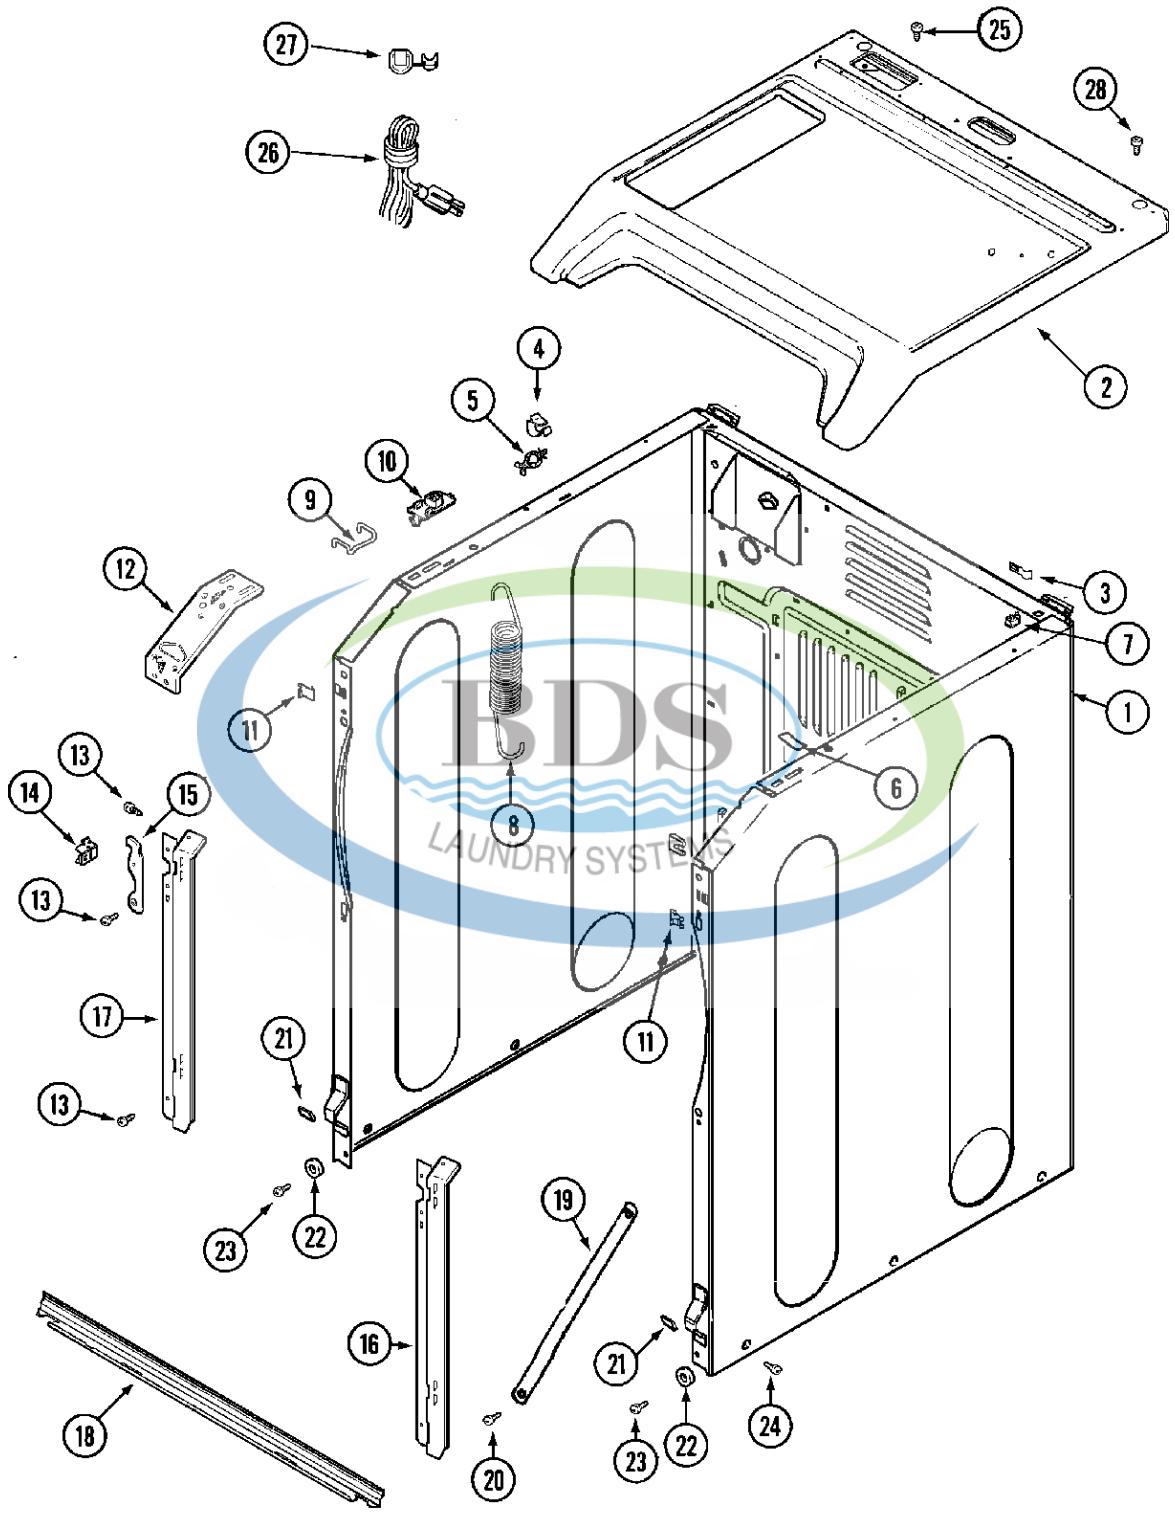

Ref #	Part Number	Qty.	Description
1	22004349	1	PANEL, CONTROL
2	W10131119	4	SCREW, CONTROL PANEL
3	NLA	1	WIRE, GROUND
4	W10135389	1	CONTROL SWITCH ASSEMBLY
4	W10756178	2	SCREW, CONTROL SWITCH
5	W10424308	2	PUSHBUTTON, CONTROL SWITCH
6	NLA	1	SWITCH BRKT & BACK BRKT (WHT)
7	22002921	1	SWITCH, PRESSURE
8	22002010	1	HOSE, PRESSURE SWITCH
8	NLA	1	CLIP, PRESSURE SWITCH HOSE
9	NLA	1	CONSOLE (WHT)
10	3370225	5	SCREW, CONSOLE
11	NLA	2	FASTENER, SCREW
12	22001960	1	TRANSFORMER
13	NLA	2	SCREW, TRANSFORMER
14	74005230	2	NUT, TRANSFORMER
15	NLA	1	BOARD, CONTROL
16	M0282005	6	LOCKNUT, CONTROL BOARD
17	NLA	4	STANDOFF, CIRCUIT BOARD
18	NLA	1	HARNESS, WIRE
19	NLA	2	DEFLECTOR, WATER (W/ADHESIVE)
20	211252	1	SCREW, GROUND WIRE
21	NLA	2	SCREW, CIRCUIT BOARD
22	215527	2	SCREW, BACK BRACKET
23	W10131114	1	COVER, DISPLAY

\* CONTACT YOUR COMMERCIAL LAUNDRY DISTRIBUTOR

Ref #	Part Number	Qty.	Description
1	W10529176	1	VAULT, COIN (WHT)
2	NLA	1	STRAP, MOUNTING
3	3370225	1	SCREW, MOUNTING STRAP
4	NLA	1	WASHER, MOUNTING STRAP
5	NLA	1	GASKET, CONTROL CENTER (WHT)
6	Y052740	2	NUT, CASE MOUNTING
7	213035	2	BOLT, LOCKING
8	NLA	2	LOCKWASHER, LOCKING BOLT
9	NLA	1	CAM, LOCKING
10	33001250	2	SWITCH, SENSOR
10	NLA	2	SCREW, SENSOR SWITCH
11	22004112	1	DROP ASSY., COIN
11	NLA	1	SINGLE FACEPLATE
12	NLA	1	BUTTON, RETURN
13	22003679	1	DOOR, ACCESS (WHT)
14	NLA	2	SWITCH ASSY., OPTIC
15	3395530	2	SCREW, OPTIC SWITCH
16	NLA	3	SCREW, COIN DROP
17	NLA	1	BRACKET, SWITCH
18	90767	1	SCREW, SWITCH BRACKET
19	NLA	1	HARNESS, SENSOR SWITCH