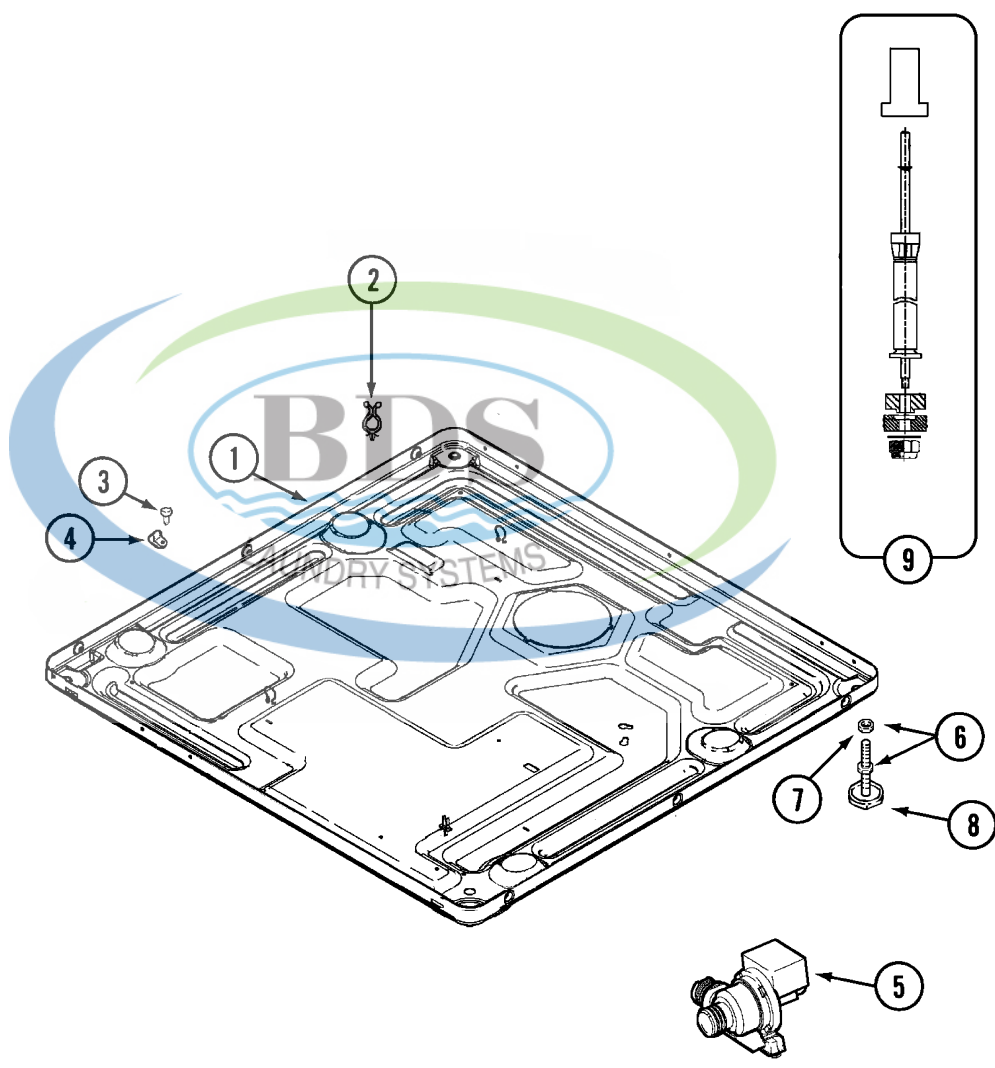

Ref #	Part Number	Qty.	Description
1	22003222	1	HOOP, LOCK
2	22002003	1	SPRING, LATCH
3	22002243	4	SCREW, FRONT PANEL & HINGE
4	22002168	1	SUPPORT, LOCK HOOP
5	22003611	1	DOOR, INNER (WHT)
5	22003083	1	DOOR, INNER (W/VENT-WHT)
5	22003083	1	DOOR, INNER (WHT)
6	22002038	4	CLIP, DOOR (DOUBLE)
7	NLA	1	SCREW, STRIKE
8	22002039	2	CLIP, DOOR (SINGLE)
9	NLA	1	FRAME, WIRE
10	NLA	4	SPRING, PLATE
11	NLA	1	PLATE
12	NLA	2	SCREW, WIRE FRAME
13	NLA	1	DOOR, OUTER (WHT-W/DAMPER)
14	22002798	2	HINGE, DOOR----SUB
15	98006631	4	SCREW, HINGE
16	22002063	6	SCREW No.8-18AB WAFER HD
17	NLA	1	PANEL, FRONT (WHT)
18	22001496	2	SCREW, FRONT PANEL
19	NLA	1	CLIP, GROUNDING
20	22003850	1	VENT TUBE ASSEMBLY
21	22003075	1	GROMMET, VENT TUBE
22	22003083	1	LINER, DOOR ASSY W/VENT (WHT)

Ref #	Part Number	Qty.	Description
1	12002022	1	LIP SEAL SVC ASSY.
2	22002099	1	SPRING, TUB
3	W10181639	1	SUPPORT ASSY., SPINNER
3	22002123	1	TUBE, MOLYKOTE
4	22002023	3	WASHER, PLASTIC
5	6-2717080	1	SPINNER ASSY. (W/BALANCE RING)
6	22002482	3	WASHER, PROFILE
7	22002020	3	WASHER, SPINNER SUPPORT
8	2207454	3	NUT, SPINNER ATTACHMENT
9	22001985	3	BAFFLE, DRIP (REAR)
10	22002009	3	GROMMET, BAFFLE (REAR)
11	22001999	3	GROMMET, BAFFLE (FRT)
12	22003556	6	SCREW, BAFFLE (REAR)
13	22001986	3	BAFFLE, DRIP (FRONT)
14	22002059	6	SCREW, BAFFLE (FRONT)
15	NLA		PART NEVER USED IN PRODUCTION
15	NLA	3	SCREW, BALANCE RING
16	22002077	1	SEAL, TUB COVER
17	22002050	13	CLIP, TUB TO COVER
18	22003212	1	COVER, TUB (W/SEAL)
19	12002533	1	BOOT, DOOR
20	22002327	1	WIRE, BOOT CLAMP (61 1/4``)

Ref #	Part Number	Qty.	Description
1	22003435	1	BASE
2	22003298	5	RETAINER, WIRE
3	90767	1	SCREW, WIRE HARNESS CLIP
4	308605	1	CLIP, WIRE HARNESS
5	22003059	1	PUMP
5	22003059	1	PUMP, DRAIN (80 WATT)
6	8563585	4	ADJUSTABLE LEG & NUT
7	Y052740	4	NUT, LEG
8	210684	4	FOOT, RUBBER
9	22001988	2	STRUT ASSY-REAR