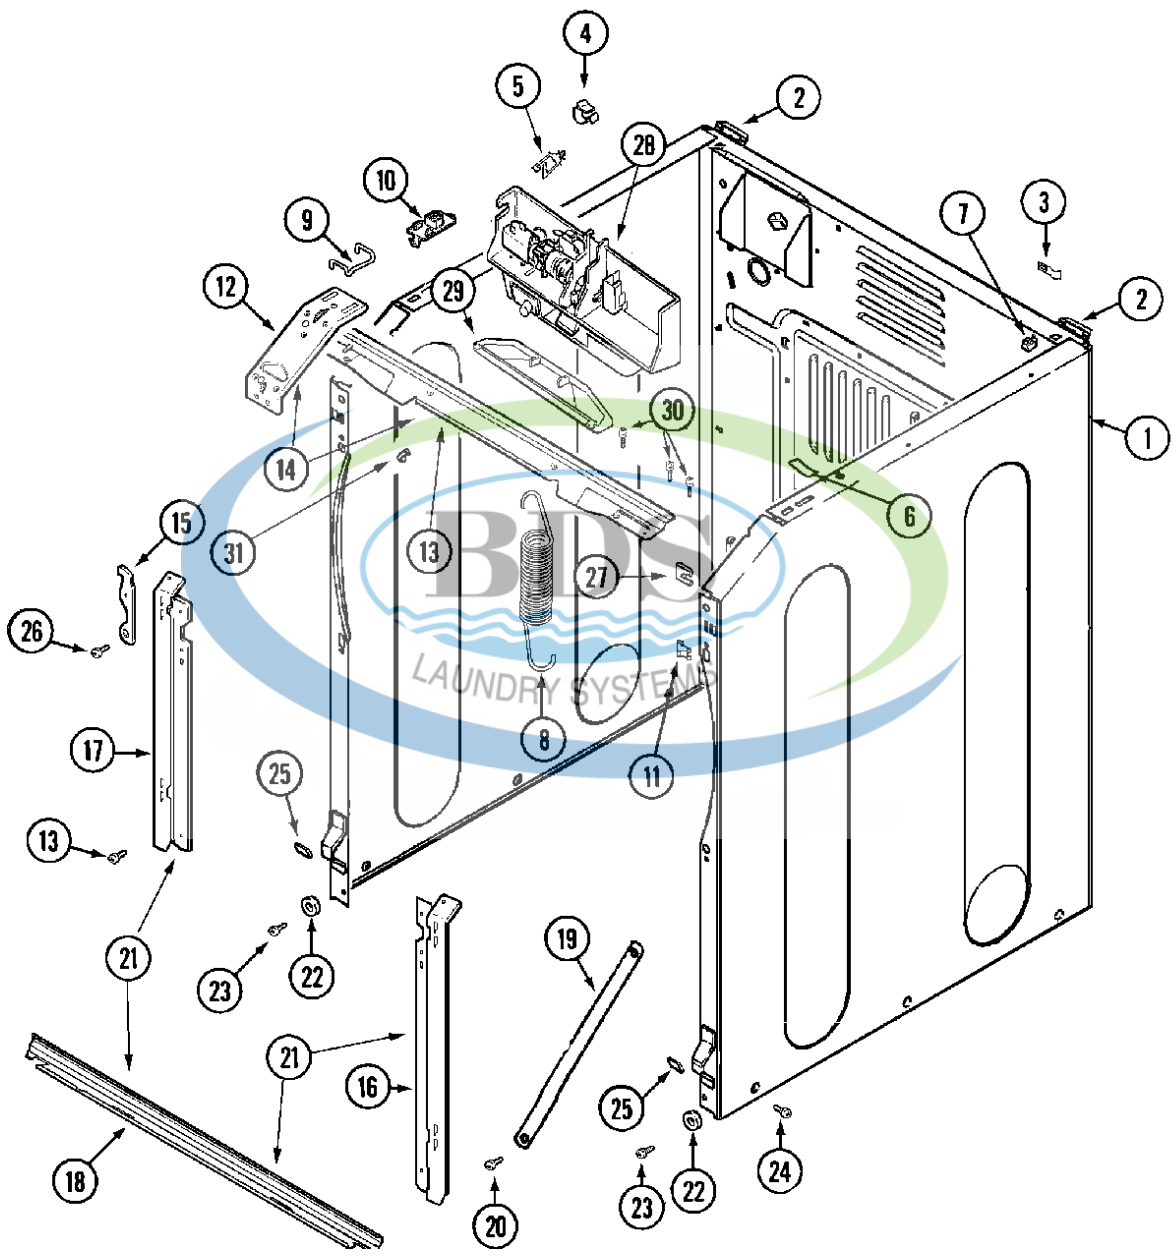

Ref #	Part Number	Qty.	Description
1	12002022	1	LIP SEAL SVC ASSY.
2	22002099	1	SPRING, TUB
3	W10181639	1	SUPPORT ASSY., SPINNER
3	22002123	1	TUBE, MOLYKOTE
4	22002023	3	WASHER, PLASTIC
5	6-2717080	1	SPINNER ASSY. (W/BALANCE RING)
6	22002482	3	WASHER, PROFILE
7	22002020	3	WASHER, SPINNER SUPPORT
8	2207454	3	NUT, SPINNER ATTACHMENT
9	22001985	3	BAFFLE, DRIP (REAR)
10	22002009	3	GROMMET, BAFFLE (REAR)
11	22001999	3	GROMMET, BAFFLE (FRT)
12	22003556	6	SCREW, BAFFLE (REAR)
13	22001986	3	BAFFLE, DRIP (FRONT)
14	22002059	6	SCREW, BAFFLE (FRONT)
15	NLA		PART NEVER USED IN PRODUCTION
15	NLA	3	SCREW, BALANCE RING
16	22002077	1	SEAL, TUB COVER
17	22002050	13	CLIP, TUB TO COVER
18	22003212	1	COVER, TUB (W/SEAL)
19	12002533	1	BOOT, DOOR
20	22002327	1	WIRE, BOOT CLAMP (61 1/4``)