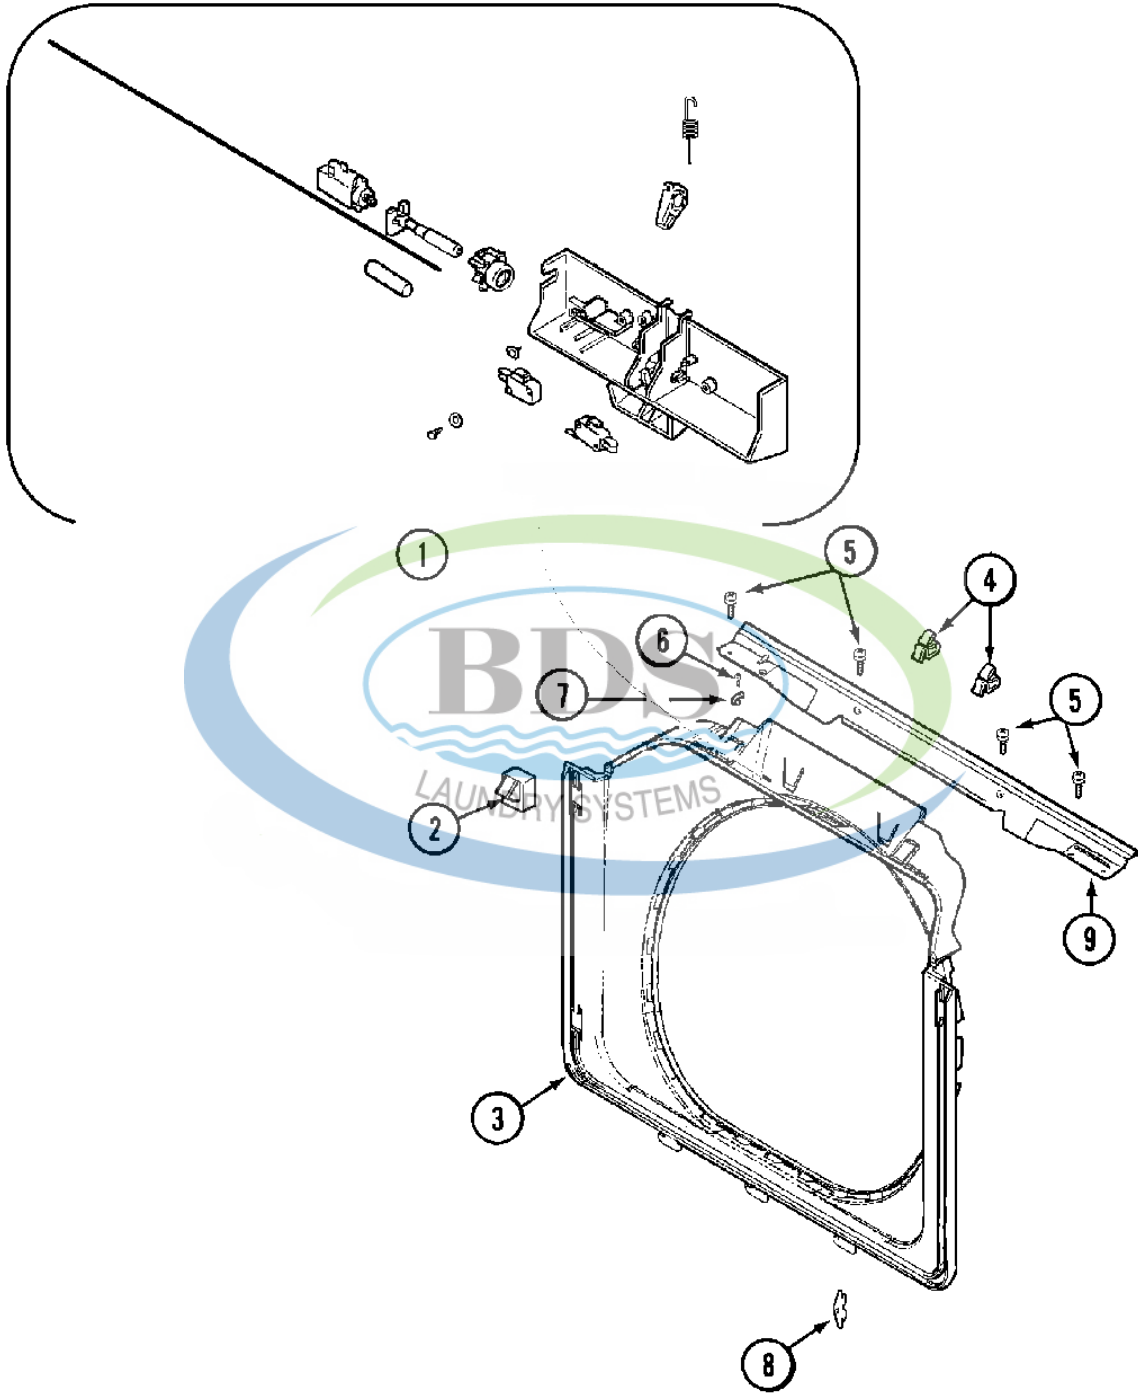

Ref #	Part Number	Qty.	Description
1	NLA	1	SCREW, CHECK SWITCH
1	22002119	1	MOTOR, WAX
1	NLA	1	SPRING, GEAR RETURN
1	22002162	1	SWITCH, DOOR LOCK SPIN ENABLE
1	NLA	1	CABLE, DOOR
1	22002165	1	WASHER, DOOR LOCK SWITCH
1	241877	1	SCREW
1	NLA	1	COVER, LATCH ASSEMBLY (LWR)
1	22003055	1	RAMP, DOOR HOOP
1	22003715	1	SLIDING GEAR, LATCH
1	22003716	1	ROTATING GEAR, LATCH
1	22003717	1	SPRING, LATCH
1	22003718	1	AXLE, LATCH
1	NLA	1	SCREW, LATCH
1	22003720	1	NUT, LATCH
1	22003721	1	SPRING, AXLE / LATCH
1	22003722	1	SWITCH HOLDER ASSY, LATCH
1	NLA	1	DOOR, LOCK HOOP ASSEMBLY
2	NLA	1	SWITCH, SECONDARY DOOR (WHT)
3	22002234	1	SHROUD, PLASTIC (WHT)
4	NLA	2	CLIP, WIRE HARNESS
5	22001995	4	SCREW
6	3370225	1	SCREW
7	308605	1	CLIP
8	12001994	1	COVER, HINGE (WHT)
9	NLA	1	SUPPORT, DOOR LOCK