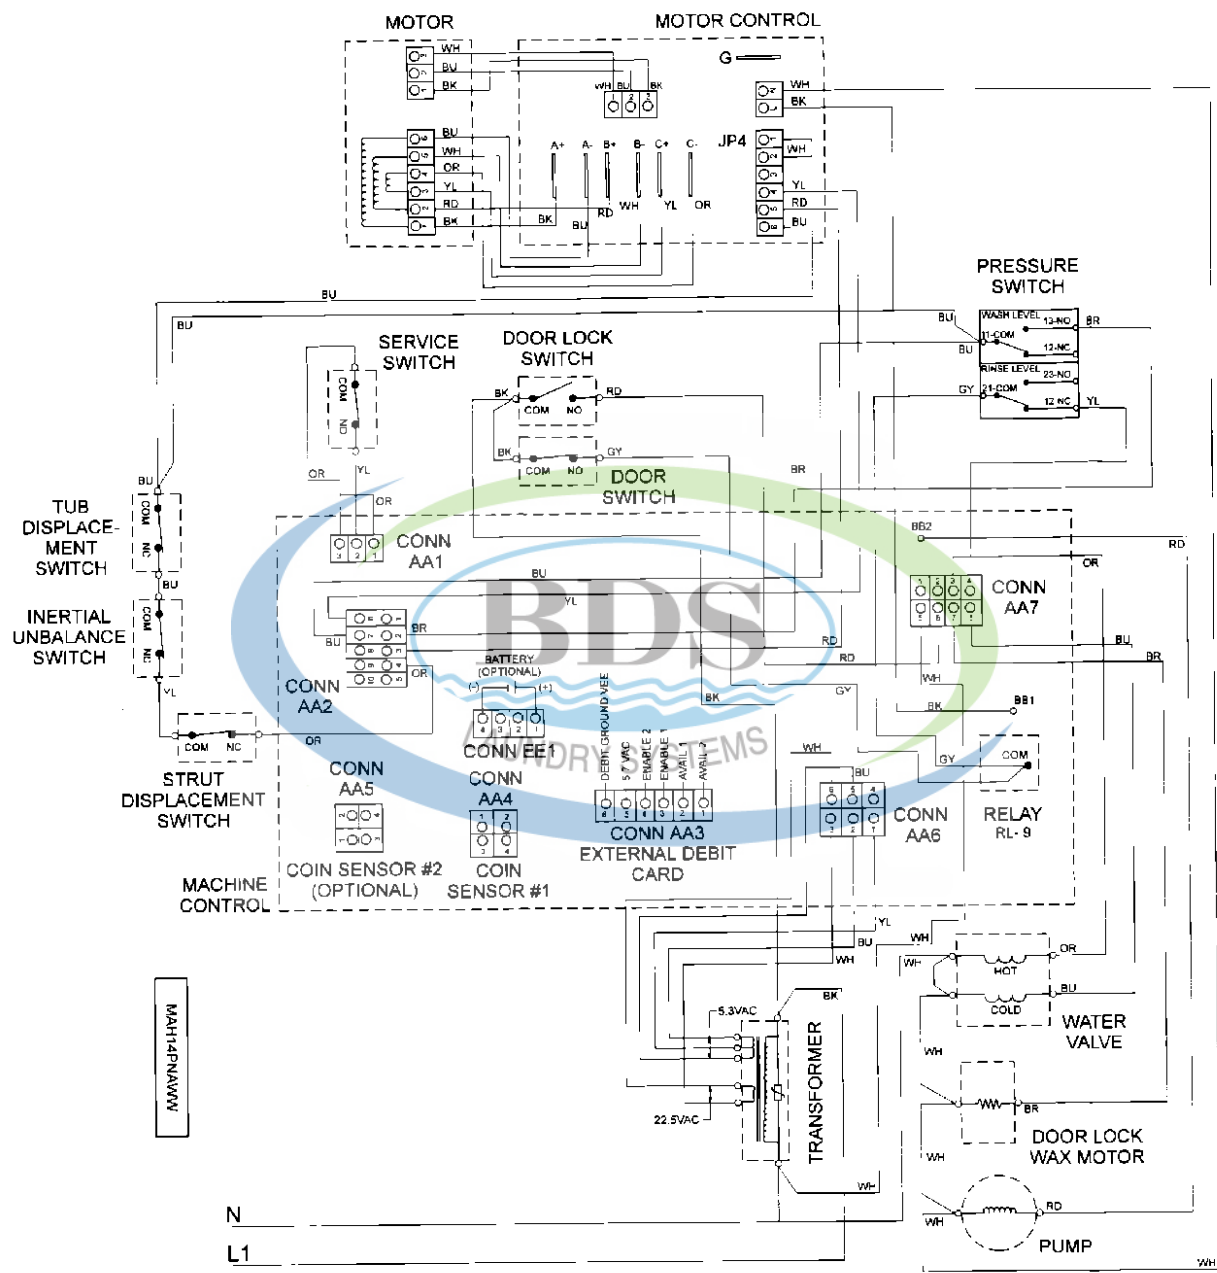

Ref #	Part Number	Qty.	Description
1	22004465	1	TUB ASSY. (OUTER)
2	22003302	1	SWITCH, INERTIAL - UNBALANCE
3	33002917	2	SCREW, INERTIAL SWITCH
4	NLA	1	WIRE HARNESS, DISPLACEMENT
4	NLA	1	WIRE HARNESS, DISPLACEMENT
5	22003441	1	BALL BEARING, RADIAL----S
6	22003615	2	BOLT, DOUBLE SEMS 5-3/8
7	22002935	1	SPACER, BEARING
8	22003616	2	BOLT, DOUBLE SEMS 3-3/8
9	NLA	1	WEIGHT, COUNTER BALANCE
10	22002083	1	HOSE, INJECTOR
11	616099	2	CLAMP, INJECTOR HOSE
12	NLA	2	CLIP, U
13	22004310	1	DEFLECTOR, WATER
13	22004310	1	DEFLECTOR, WATER
14	NLA	1	CLIP, WIRE HARNESS & OUTER TUB
14	910187	1	SCREW
15	NLA	4	NUT, COUNTER BALANCE
16	22002044	2	SWITCH, TUB DISPLACEMENT
16	NLA	1	BRACKET, UNBALANCE SWITCH
17	910187	2	SCREW, DISPLACEMENT SWITCH
18	596669	1	CLAMP, HOSE
19	22002010	1	HOSE, AIR DOME
20	22001984	1	CLAMP, DRAIN HOSE
21	22003262	1	HOSE, TUB OUTLET
22	696392	1	CLAMP, SUMP HOSE
23	NLA	1	WEIGHT ASSEMBLY (FRT)
24	NLA	1	STRAP
25	22003937	1	SCREW, SPINNER
26	22003936	1	WASHER, SPINNER SHAFT
27	22002315	1	PULLEY, SPINNER
28	12001788	1	BELT, DRIVE
29	22002934	1	BEARING, FRONT
30	NLA	1	CUSHION

Ref #	Part Number	Qty.	Description
1	22003435	1	BASE
2	22003298	5	RETAINER, WIRE
3	90767	1	SCREW, WIRE HARNESS CLIP
4	308605	1	CLIP, WIRE HARNESS
5	22003059	1	PUMP
5	22003059	1	PUMP, DRAIN (80 WATT)
6	8563585	4	ADJUSTABLE LEG & NUT
7	Y052740	4	NUT, LEG
8	210684	4	FOOT, RUBBER
9	22001988	2	STRUT ASSY-REAR