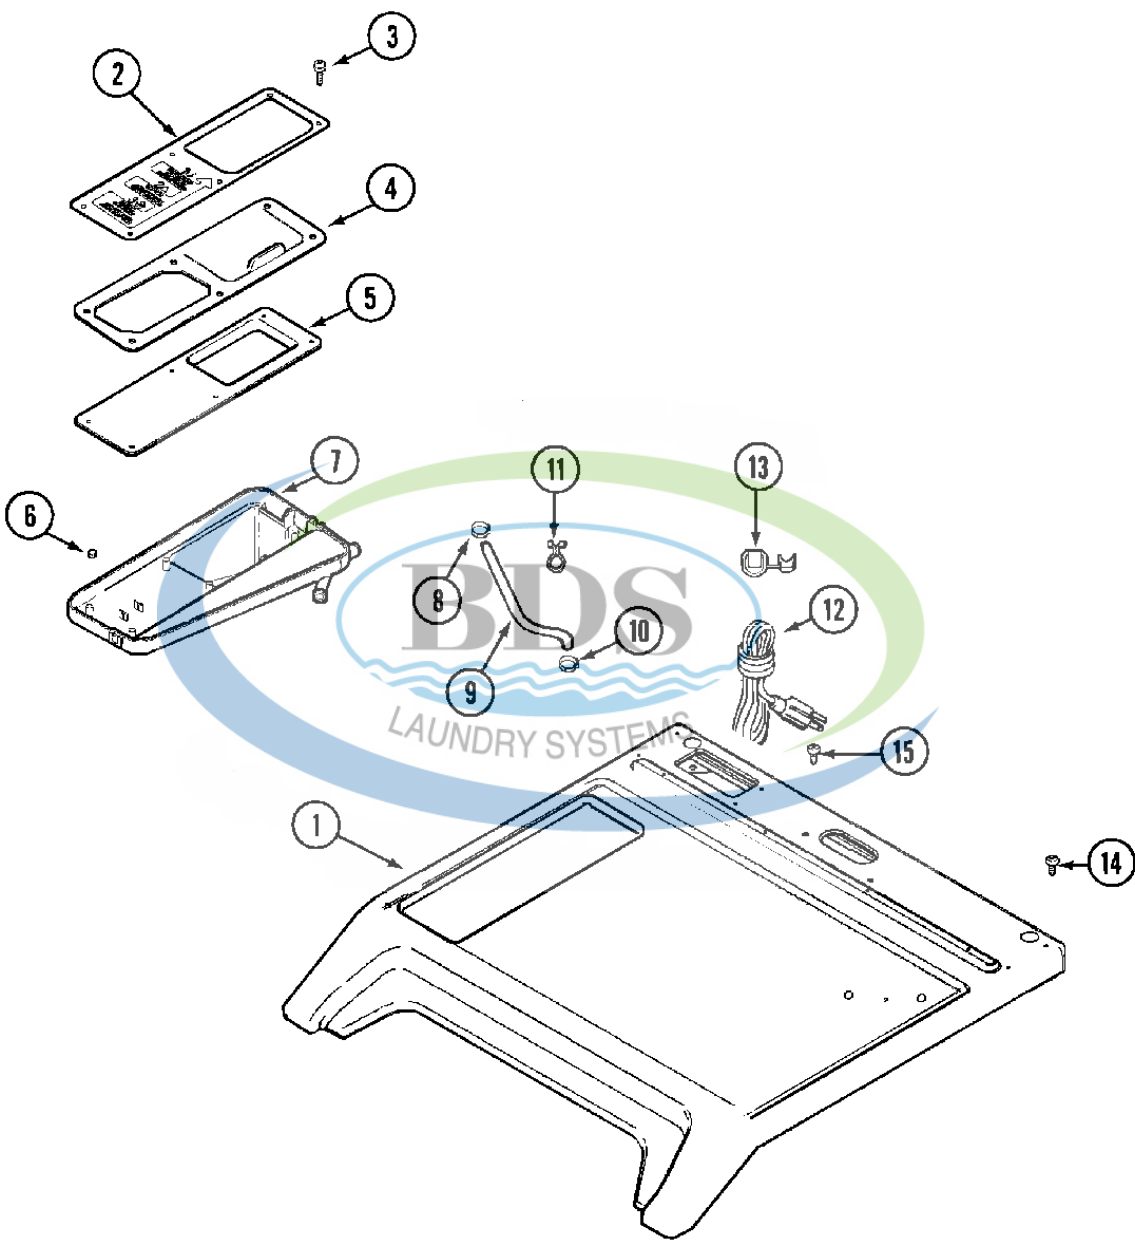

Ref #	Part Number	Qty.	Description
1	NLA	1	PANEL, CONTROL
1	W10133264	1	LOCK, ACCESS DOOR
2	W10131119	4	SCREW, CONTROL PANEL
3	NLA	1	WIRE, GROUND
4	W10135389	1	CONTROL SWITCH ASSEMBLY
4	W10756178	2	SCREW, CONTROL SWITCH
5	W10424308	2	PUSHBUTTON, CONTROL SWITCH
6	NLA	1	BRACKET, SWITCH & BACK (WHT)
6	NLA	1	BRACKET, SWITCH & BACK (WHT)
7	22002921	1	SWITCH, PRESSURE
7	NLA	1	SWITCH, PRESSURE
8	22002010	1	HOSE, PRESSURE SWITCH
8	NLA	1	CLIP, PRESSURE SWITCH HOSE
9	NLA	1	CONSOLE (WHT)
9	NLA	1	CONSOLE (WHT)
10	3370225	5	SCREW, CONSOLE
11	NLA	2	FASTENER, SCREW
12	22001960	1	TRANSFORMER
13	NLA	2	SCREW, TRANSFORMER
14	74005230	2	NUT, TRANSFORMER
15	22004335	1	BOARD, CONTROL WASHER
16	M0282005	6	LOCKNUT, CONTROL BOARD
17	NLA	4	STANDOFF, CIRCUIT BOARD
18	NLA	1	WIRE HARNESS, MAIN
18	NLA	1	WIRE HARNESS, MAIN
18	NLA	1	WIRE HARNESS, MAIN---NA
19	NLA	1	DEFLECTOR, WATER (W/ADHESIVE)
20	211252	1	SCREW, GROUND WIRE
21	NLA	2	SCREW, CIRCUIT BOARD
22	W10756178	2	SCREW, BACK BRACKET
23	W10131114	1	COVER, DISPLAY
23	NLA	1	HARNESS, SERVICE
24	W10131115	1	BEZEL
24	W10133266	1	CAM, LOCKING
25	NLA	1	SWITCH, SENSOR
26	NLA	2	SCREW, SWITCH
27	NLA	1	BRACKET ASSY., SWITCH (INCLD. SWITCH, 2 SCREWS, &

Ref #	Part Number	Qty.	Description
1	NLA	1	COVER, TOP (WHT)
2	NLA	1	COVER, COMM. DISPENSER (WHT)
3	400021-1	6	SCREW, DISPENSER
3	NLA	6	WASHER, DISPENSER SCREW
4	NLA	1	LID, COMMERCIAL DISPENSER
5	NLA	1	BEZEL, COMMERCIAL
6	NLA	3	PALNUT
7	NLA	1	DISPENSER BOTTOM, COMMERCIAL
8	285655	1	CLAMP, STEPLESS
9	NLA	1	HOSE, SHOWER
10	285655	1	CLAMP, HOSE
11	90767	1	SCREW, WIRE TIE
11	74007164	2	WIRE TIE, SHOWER HOSE
12	22003062	1	CORD, POWER
13	NLA	1	GROMMET, CORD
14	489128	1	SCREW, POWER CORD
15	489128	1	SCREW, GROUND WIRE