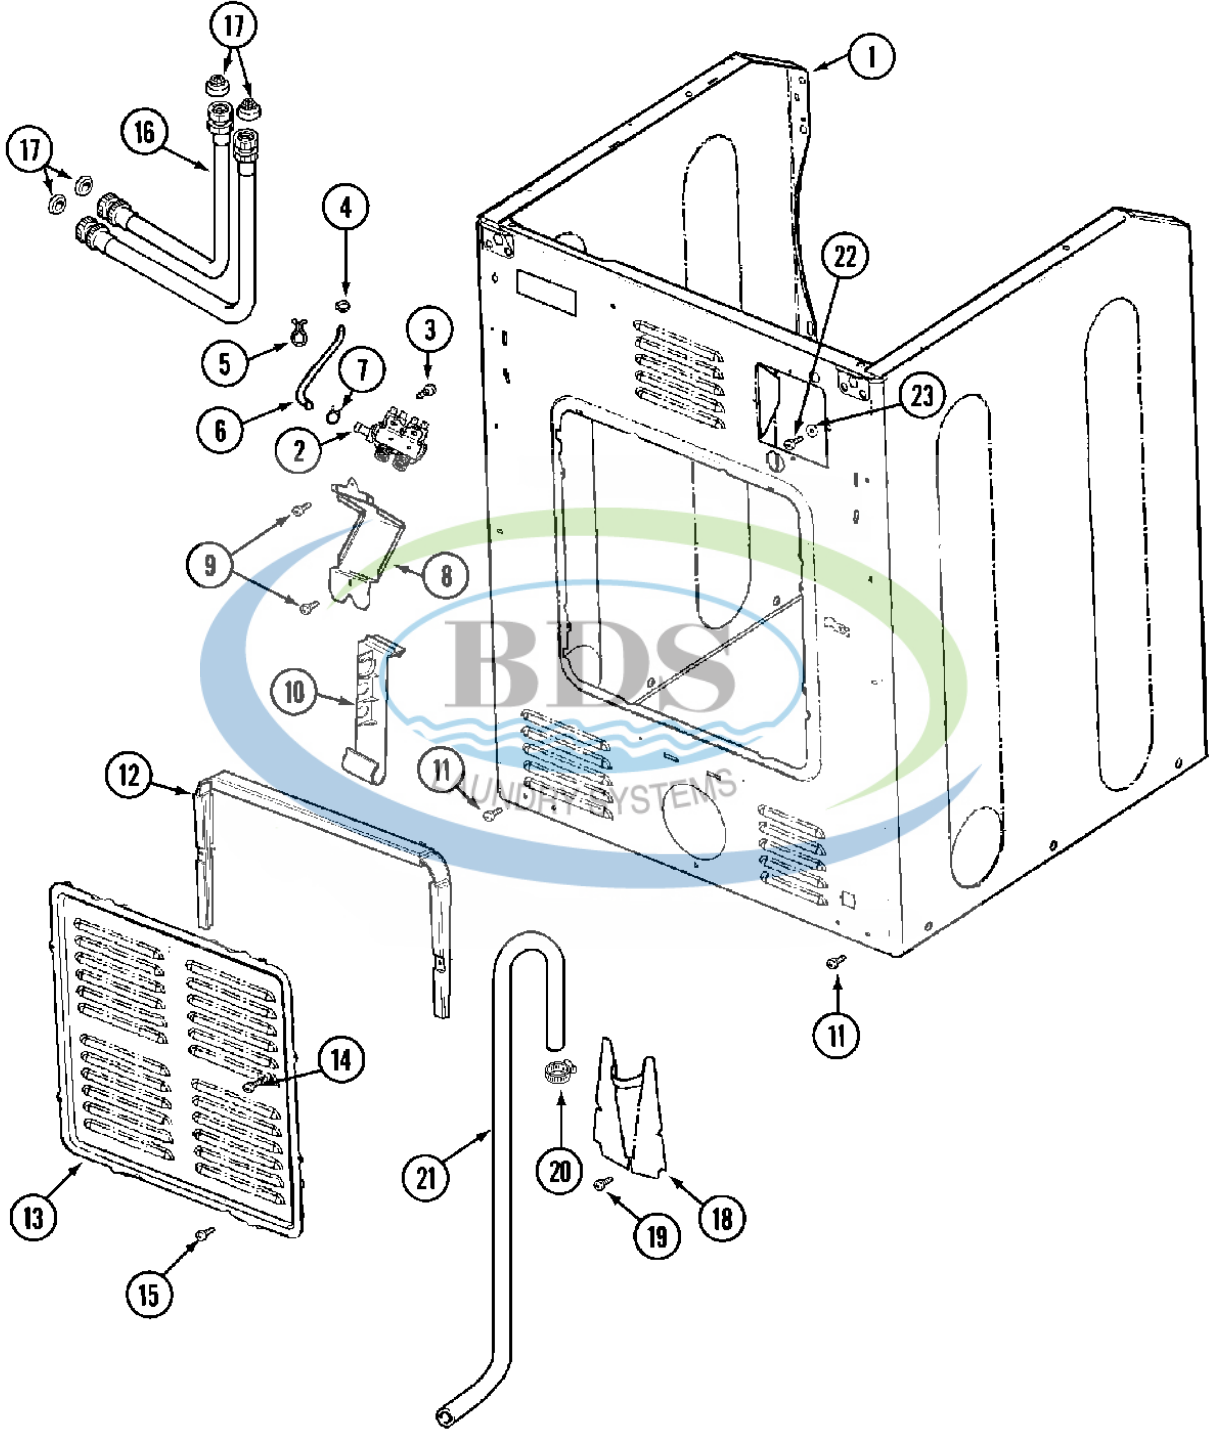

Ref #	Part Number	Qty.	Description
1	NLA		(CABINET ONLY)
1	NLA	1	CABINET (WHT)
2	22002101	1	VALVE, WATER (TWO COIL)
3	Y313561	2	SCREW, WATER VALVE
4	285655	1	CLAMP, STEPLESS
5	74007164	2	WIRE TIE, TWIST LOCK
6	NLA	1	HOSE, INJECTOR----NA
7	596669	1	CLAMP, INJECTOR HOSE
8	NLA	1	BRACKET, WATER VALVE
9	3370225	2	SCREW, WATER VALVE BRACKET
10	NLA	1	STRAP, DRAIN HOSE
11	22001995	2	SCREW, CABINET
12	NLA	1	SPACER, ACCESS PANEL
13	NLA	1	PANEL, ACCESS
14	67006908	2	SCREW, ACCESS PANEL SPACER
15	3370225	2	SCREW, ACCESS PANEL
16	202860	2	INLET HOSE ASSEMBLY
17	Y013783	4	WASHER, INLET HOSE
18	NLA	1	COVER, DRAIN HOSE
19	22001995	1	SCREW, DRAIN HOSE COVER
20	22001984	2	CLAMP, DRAIN HOSE
21	12001807	1	DRAIN HOSE KIT (CORRUGATED) (INCLUDES THE FOLLOWI...
21	12001807	1	HOSE, DRAIN
21	22002892	1	RETAINER, DRAIN HOSE
21	8539404	1	TIE, CABLE
21	NLA	1	HOSE, DRAIN----N
22	NLA	1	SCREW, GROUND LUG
23	NLA	1	WASHER, GROUND LUG