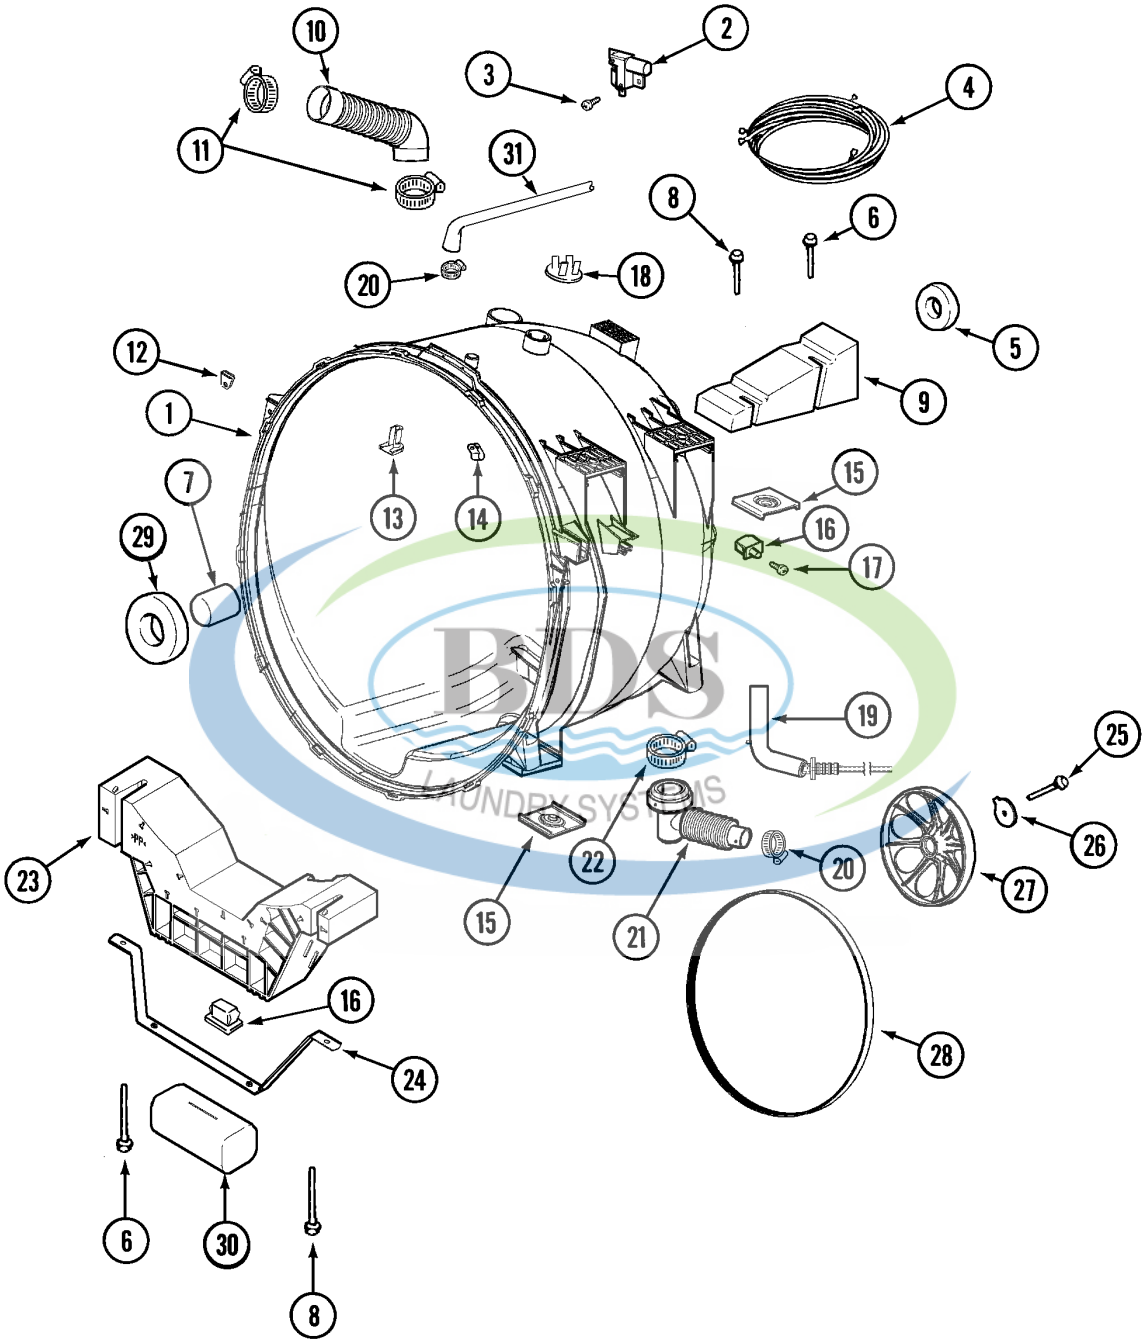

Ref #	Part Number	Qty.	Description
1	22004465	1	TUB ASSY. (OUTER)
2	22003302	1	SWITCH, INERTIAL - UNBALANCE
3	33002917	2	SCREW, INERTIAL SWITCH
4	NLA	1	WIRE HARNESS, DISPLACEMENT
4	NLA	1	WIRE HARNESS, DISPLACEMENT
5	22003441	1	BALL BEARING, RADIAL----S
6	22003615	2	BOLT, DOUBLE SEMS 5-3/8
7	22002935	1	SPACER, BEARING
8	22003616	2	BOLT, DOUBLE SEMS 3-3/8
9	NLA	1	WEIGHT, COUNTER BALANCE
10	22002083	1	HOSE, INJECTOR
11	616099	2	CLAMP, INJECTOR HOSE
12	NLA	2	CLIP, U
13	22004310	1	DEFLECTOR, WATER
13	22004310	1	DEFLECTOR, WATER
14	NLA	1	CLIP, WIRE HARNESS & OUTER TUB
14	910187	1	SCREW
15	NLA	4	NUT, COUNTER BALANCE
16	22002044	2	SWITCH, TUB DISPLACEMENT
16	NLA	1	BRACKET, UNBALANCE SWITCH
17	910187	2	SCREW, DISPLACEMENT SWITCH
18	596669	1	CLAMP, HOSE
19	22002010	1	HOSE, AIR DOME
20	22001984	1	CLAMP, DRAIN HOSE
21	22003262	1	HOSE, TUB OUTLET
22	696392	1	CLAMP, SUMP HOSE
23	NLA	1	WEIGHT ASSEMBLY (FRT)
24	NLA	1	STRAP
25	22003937	1	SCREW, SPINNER
26	22003936	1	WASHER, SPINNER SHAFT
27	22002315	1	PULLEY, SPINNER
28	12001788	1	BELT, DRIVE
29	22002934	1	BEARING, FRONT
30	NLA	1	CUSHION