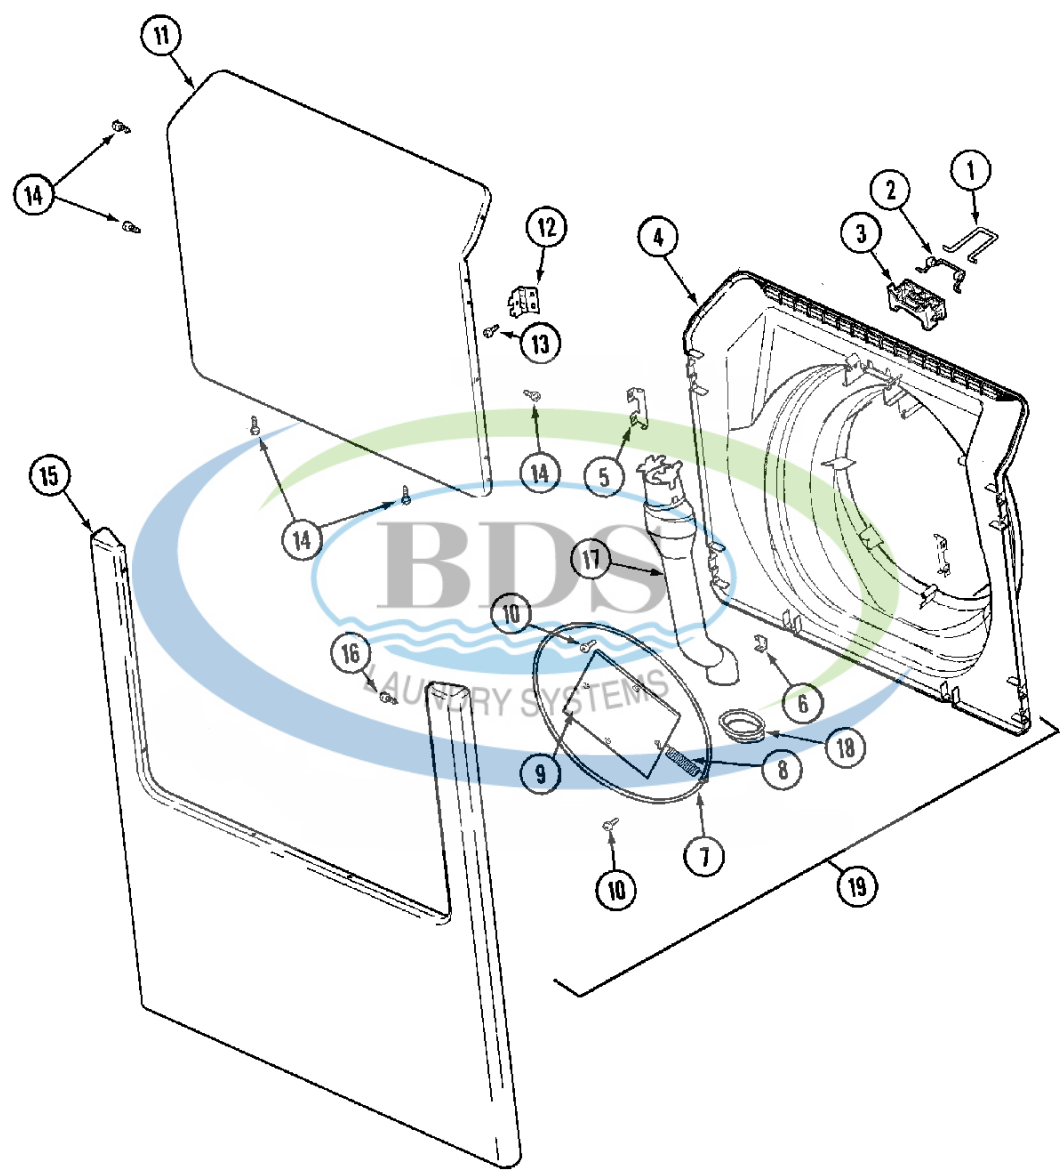

Ref #	Part Number	Qty.	Description
1	22003222	1	HOOP, LOCK
2	22002003	1	SPRING, LATCH
3	22002168	1	SUPPORT, LOCK HOOP
4	22003083	1	DOOR, INNER (WHT)
4	22003083	1	DOOR, INNER (W/VENT-WHT)
4	22003083	1	DOOR, INNER (WHT)
5	22002038	4	CLIP, DOOR (DOUBLE)
6	22002039	2	CLIP, DOOR (SINGLE)
7	NLA	1	FRAME, WIRE
8	NLA	4	SPRING, PLATE
9	NLA	1	PLATE
10	NLA	2	SCREW, WIRE FRAME
11	NLA	1	DOOR, OUTER (WHT-W/DAMPER)
12	22002798	2	HINGE, DOOR----SUB
13	98006631	4	SCREW, HINGE
14	22002063	6	SCREW No.8-18AB WAFER HD
15	22002049	2	CLIP, FRONT PANEL
15	NLA	1	PANEL, FRONT (WHT)
16	22002243	2	SCREW, FRONT PANEL
16	NLA	1	CLIP, GROUNDING
17	22003075	1	GROMMET, VENT TUBE
18	22003083	1	DOOR, INNER (WHT)
19	22003083	1	LINER, DOOR ASSY W/VENT (WHT)