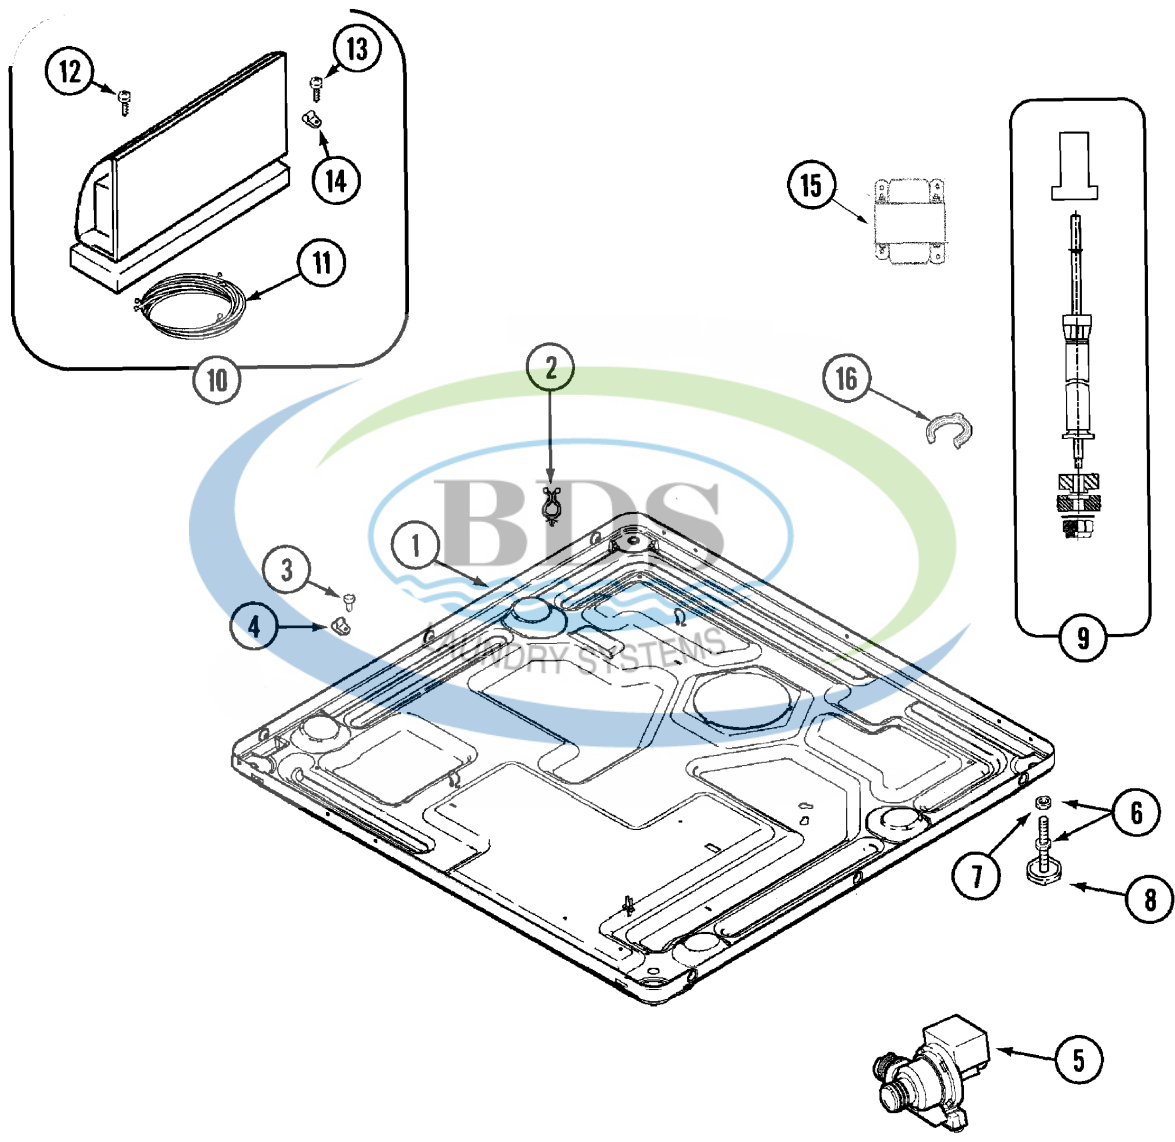

Ref #	Part Number	Qty.	Description
1	22003435	1	BASE
2	22003298	5	RETAINER, WIRE
3	90767	1	SCREW, WIRE HARNESS CLIP
4	308605	1	CLIP, WIRE HARNESS
5	22003059	1	PUMP
5	22003059	1	PUMP, DRAIN (80 WATT)
6	8563585	4	ADJUSTABLE LEG & NUT
7	Y052740	4	NUT, LEG
8	210684	4	FOOT, RUBBER
9	22001988	2	STRUT ASSY-REAR