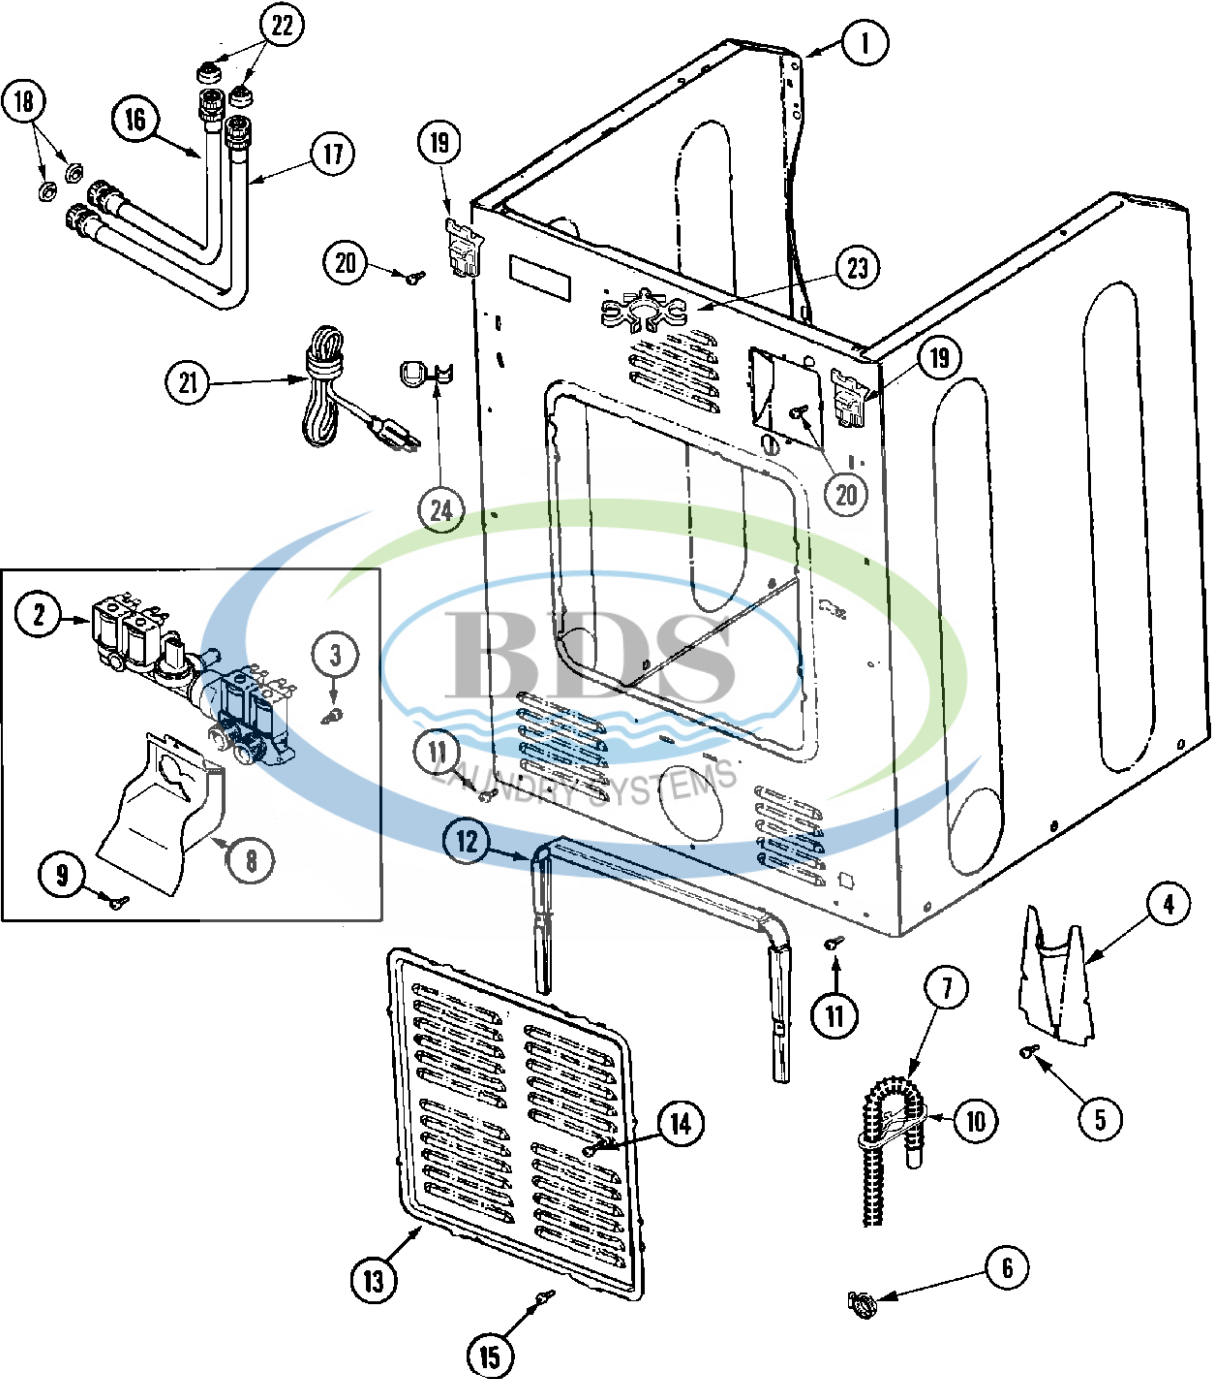

Ref #	Part Number	Qty.	Description
1	NLA	1	CABINET ASSY. (WHT AS PK)
2	22002944	1	VALVE, WATER
2	22003940	1	WATER VALVE
3	NLA	2	SCREW, WATER VALVE
4	NLA	1	COVER, DRAIN HOSE
5	22001995	1	SCREW, DRAIN HOSE COVER
6	22001984	1	CLAMP, DRAIN HOSE
7	12001807	1	HOSE, DRAIN (CORRUGATED)
8	NLA	1	BRACKET, WATER VALVE
9	489128	2	SCREW, WATER VALVE BRACKET
10	22002892	1	RETAINER, DRAIN HOSE
11	22001995	2	SCREW, CABINET
12	NLA	1	SPACER, ACCESS PANEL
13	NLA	1	PANEL, ACCESS
14	67006908	2	SCREW, ACCESS PANEL SPACER
15	489128	2	SCREW, ACCESS PANEL
16	12001901	1	INLET HOSE ASSY (COLD)
17	12001900	1	INLET HOSE ASSY (HOT)
18	Y013783	4	WASHER, INLET HOSE
19	22004095	2	HINGE, PLASTIC
20	22001995	2	SCREW, HINGE
21	22003062	1	CORD, POWER (AS WRAPPED)
22	22002960	2	STRAINER
23	NLA	1	CLIP, DRAIN HOSE
24	NLA	1	GROMMET, CORD
24	NLA	1	PLUG, HOLE