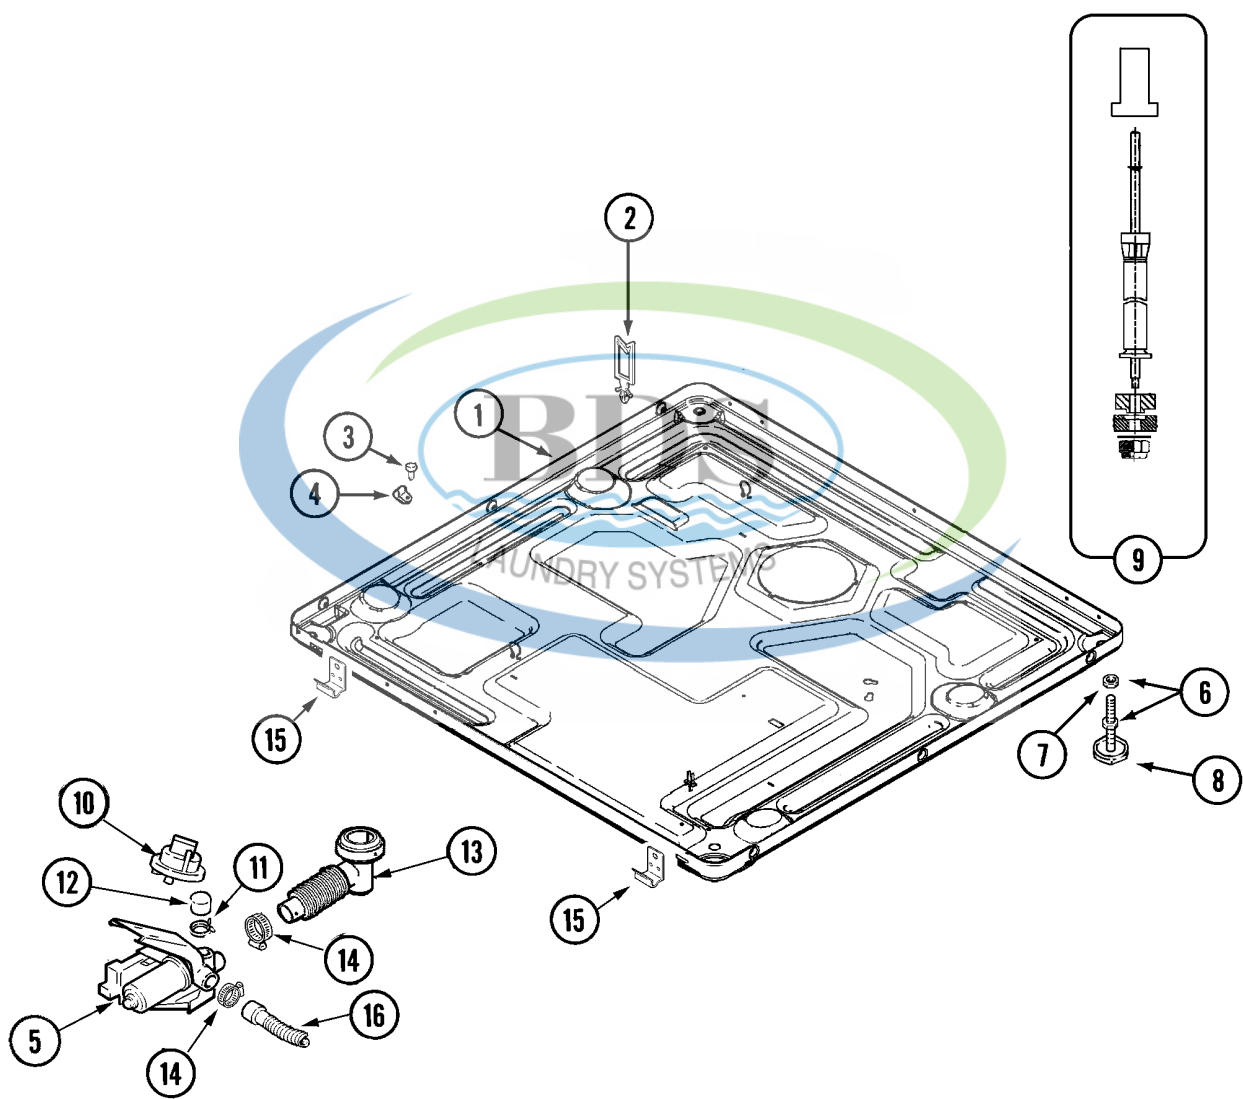

Ref #	Part Number	Qty.	Description
1	NLA	1	BASE WELD ASSEMBLY
2	22003298	5	RETAINER, WIRE
3	Y313561	1	SCREW, WIRE HARNESS CLIP
4	NLA	1	CLIP, WIRE HARNESS
5	25001052	1	DRAIN PUMP ASSEMBLY
6	8563585	4	ADJUSTABLE LEG W/FOOT & NUT
7	Y052740	4	NUT
8	210684	4	FOOT, RUBBER
9	22001988	1	STRUT ASSY-REAR
10	22003728	1	SWITCH, PRESSURE
10	NLA	1	BAG, PLASTIC W/DRAWSTRING
11	285655	1	CLAMP, HOSE
12	22003268	1	CAP, RUBBER
13	22003262	1	HOSE, TUB TO PUMP
14	596669	2	HOSE CLAMP (1-1/16 INCH)
15	22001995	2	SCREW
15	22002239	2	CLIP, LOWER FRONT PANEL
16	22002892	1	RETAINER, DRAIN HOSE
16	12001807	1	HOSE, DRAIN (CORR)(80 1/2")