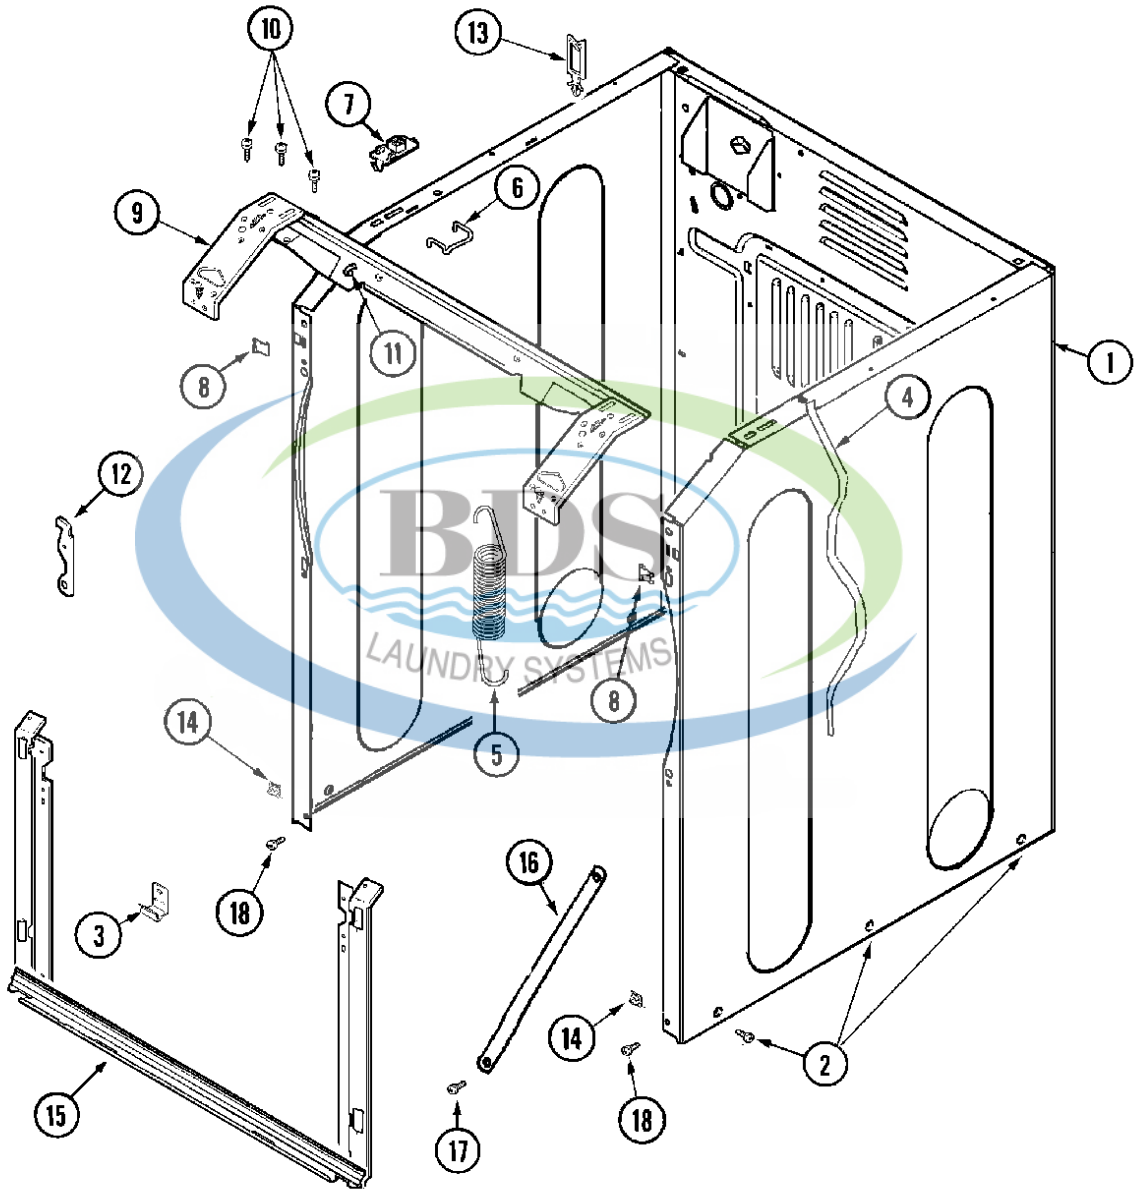

Ref #	Part Number	Qty.	Description
1	NLA	1	CABINET ASSY. (WHT AS PK)
2	213007	6	SCREW, CABINET (TRUSS)
3	22002239	2	CLIP, LOWER FRONT PANEL
4	NLA	1	STRAP, TOP COVER SUPPORT
5	22003254	2	SPRING, CABINET TO TUB
6	22002297	2	SUPPORT, SPRING
7	NLA	2	SPACER, TOP COVER
8	22002049	2	CLIP, FRONT PANEL
9	NLA	1	BRACE ASSEMBLY, TOP CROSS
10	22001995	6	SCREW, SHROUD SUPPORT-CABINET
11	308605	1	CLIP
12	33002597	2	HOOK, SECURITY
13	22003298	2	RETAINER, WIRE
14	22002013	4	STOP, SHIPPING
15	NLA	1	SHROUD SUPPORT ASSEMBLY
16	NLA	2	BRACE, CROSS
17	22001995	4	SCREW, CROSS BRACE
18	22001995	2	SCREW, FRONT CABINET