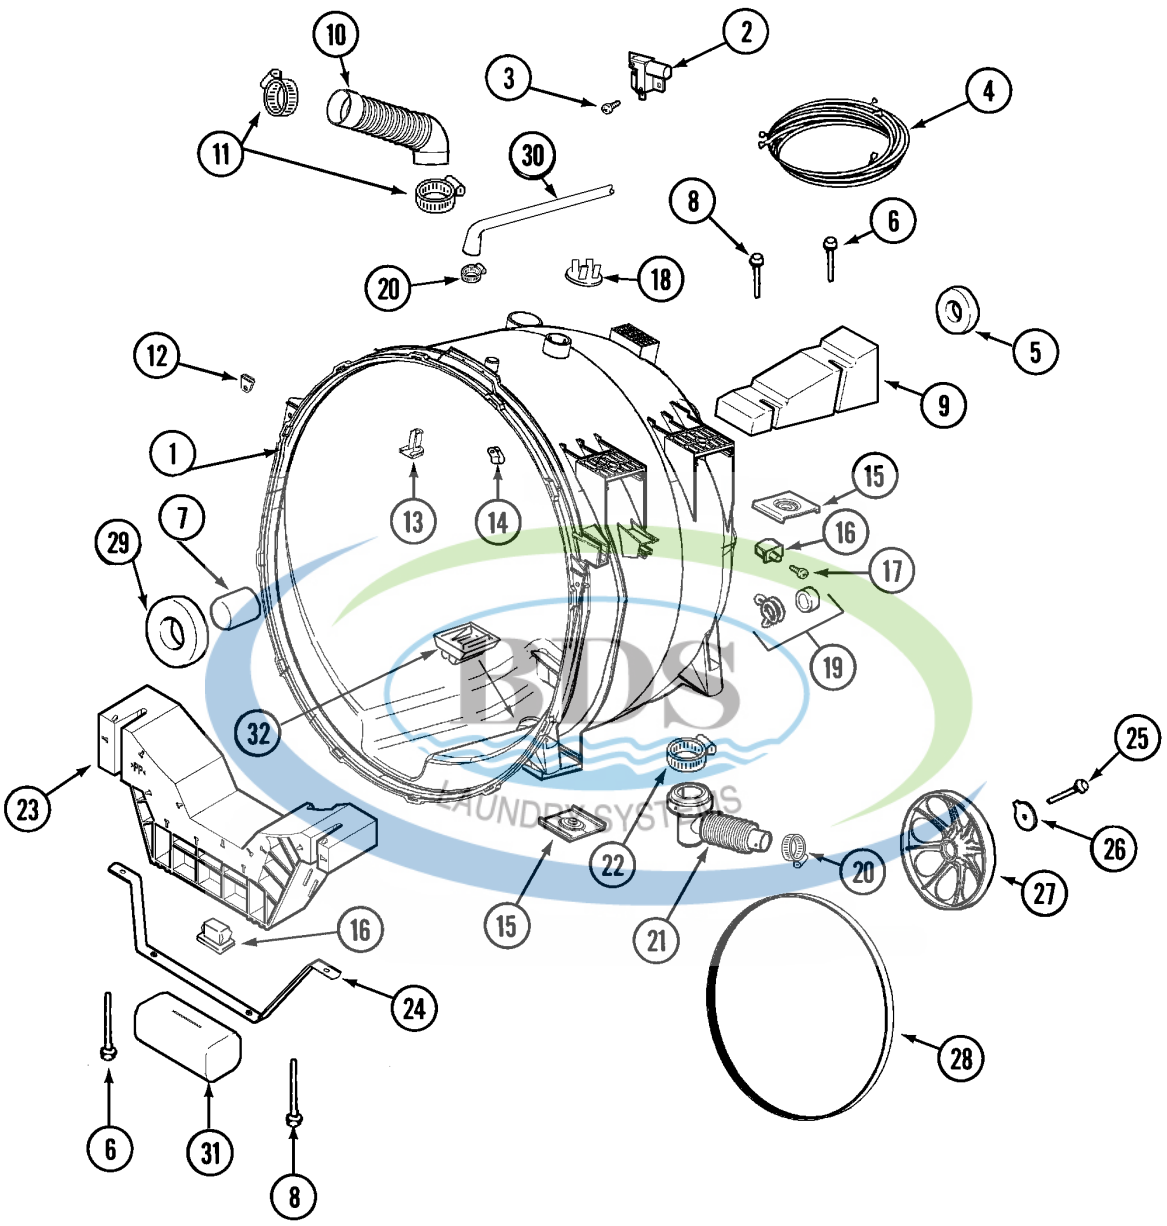

Ref #	Part Number	Qty.	Description
1	22004465	1	TUB ASSEMBLY
1	22004465	1	OUTER TUB ASSEMBLY AS-PK KIT
2	NLA	1	CLIP
2	22003302	1	SWITCH, INERTIAL - UNBALANCE
3	910187	1	SCREW
3	9740848	2	SCREW
4	NLA	1	COVER, UNBALANCE SWITCH
4	NLA	1	WIRE HARNESS, UPPER SUB ASSY
4	22003684	1	WIRE HARNESS, UPPER SUB ASSY
4	22004052	1	HARNESS UPPER SUB ASSY
5	22003441	1	BEARING, REAR
6	22003615	1	BOLT (LONG)
6	33002973	2	PLATED BOLT, DOUBLE SEMS SU
7	22002935	1	SPACER, BEARING
8	22003616	1	BOLT, SHORT
8	22003828	2	PLATED BOLT, DOUBLE SEMS SU
9	NLA	1	WEIGHT, COUNTER BALANCE
10	22002083	1	HOSE, INJECTOR
11	616099	2	CLAMP, INJECTOR HOSE
12	NLA	2	CLIP, U
13	22004310	1	DEFLECTOR, WATER
14	NLA	6	CLIP, WIRE HARNESS & OUTER TUB
15	NLA	4	NUT, COUNTER BALANCE
16	22002044	2	SWITCH, TUB DISPLACEMENT
17	22002061	1	SCREW, DISPLACEMENT SWITCH
18	NLA	1	CLIP, HOSE (SADDLE HORN)
19	22003261	1	PLUG, OUTER TUB
19	285655	1	CLAMP, HOSE DOUBLE WIRE
20	596669	1	CLAMP, DRAIN HOSE
21	22003262	1	HOSE, TUB TO PUMP OUTLET
22	696392	1	CLAMP, SUMP HOSE
23	NLA	1	WEIGHT ASSEMBLY (FRT)
23	22004472	1	LOWER BRACKET
24	NLA	1	STRAP, MOUNTING
25	22003937	1	SCREW, SPINNER
26	22003936	1	WASHER, SPINNER SHAFT
26	22003936	1	WASHER (1 1/4")
27	22002315	1	PULLEY, SPINNER
28	12001788	1	KIT, BELT & ISOLATOR--W
28	12001788	1	BELT, DRIVE
29	22002934	1	BEARING, FRONT
30	22002027	3	WIRE TIE, TWIST LOCK
30	NLA	1	HOSE, SHOWER (9 1/2")
31	NLA	1	CUSHION
31	NLA	1	CUSHION
32	22003710	1	CAP, SUMP
32	400021-1	2	SCREW