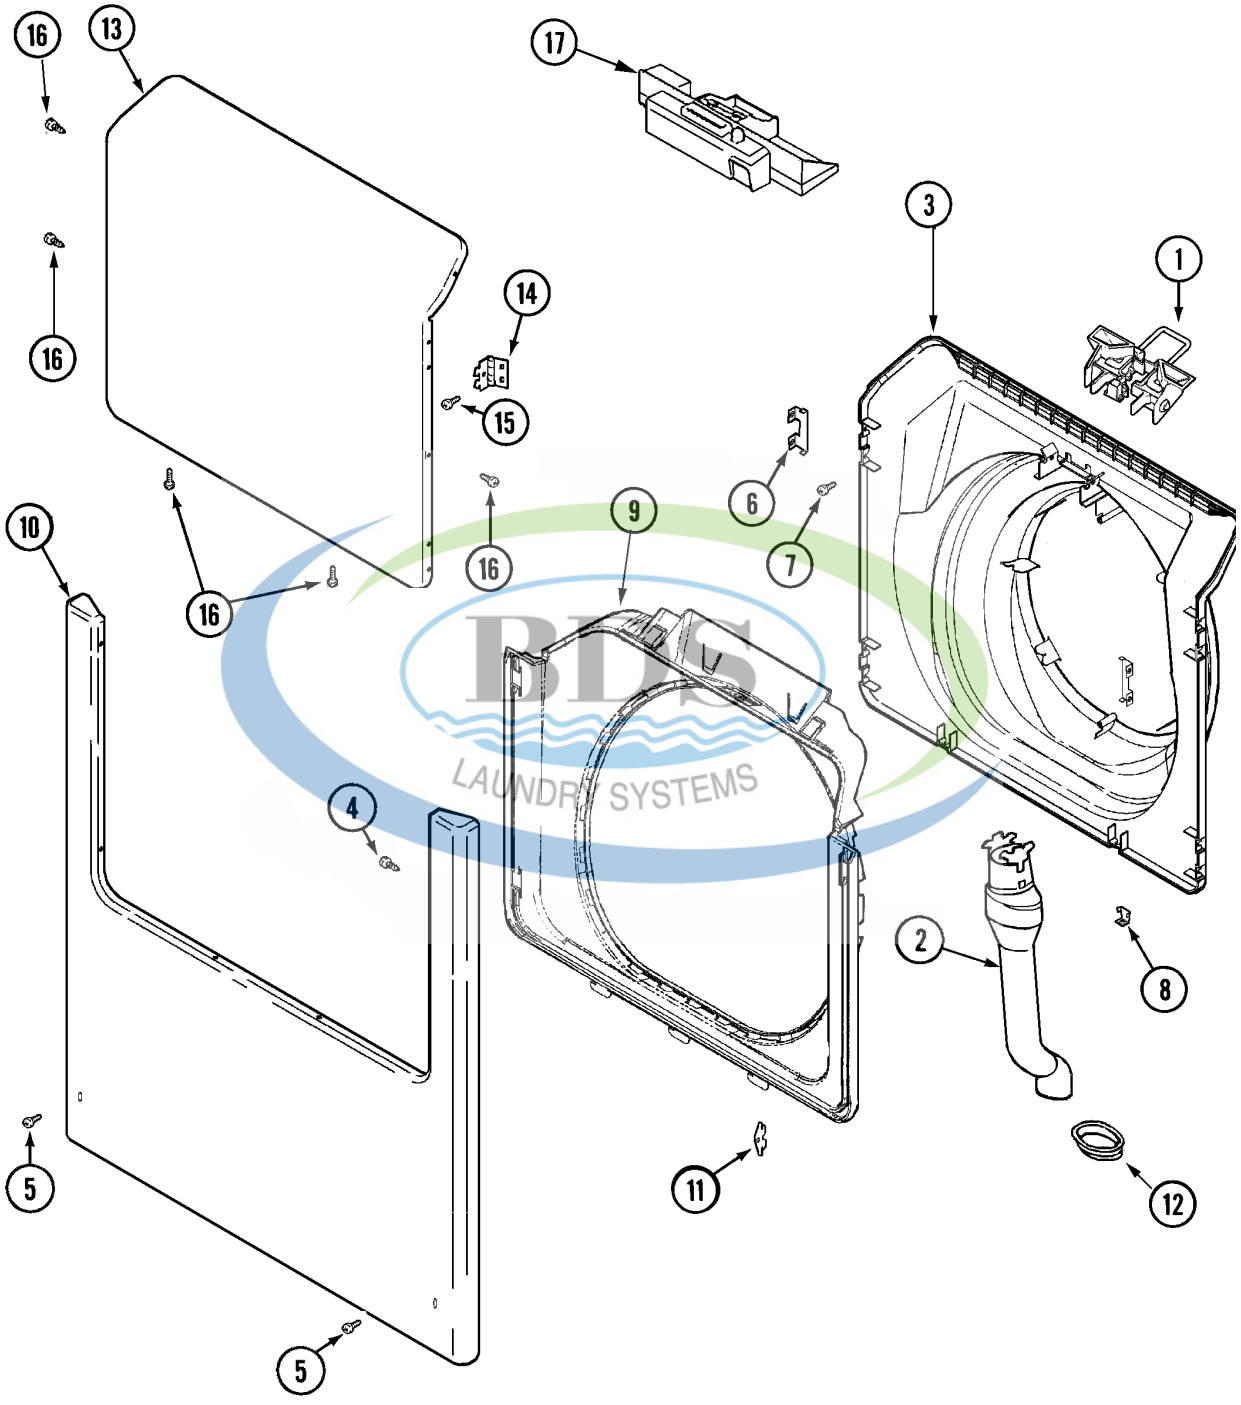

Ref #	Part Number	Qty.	Description
1	22003269	1	DOOR, LOCK HOOP ASSEMBLY
2	22003850	1	VENT TUBE ASSY.
3	22003275	1	DOOR, INNER (WHT)
4	NLA	1	CLIP, GROUNDING
5	1163839	1	SCREW (No.10-3/8``)
6	NLA	4	CLIP, DOOR (DOUBLE)
7	NLA	1	SCREW
8	22002039	4	CLIP, DOOR (SINGLE)
9	22002234	1	SHROUD (WHT)
10	22002836	1	PANEL, FRONT (WHT)
11	12001994	1	COVER, HINGE (WHT)
11	33001764	2	COVER, HINGE HOLE (WHT)
11	33001787	2	SCREW
12	22003075	1	GROMMET, VENT TUBE
13	22003785	1	DOOR, OUTER (WHT)
14	22002798	2	HINGE, DOOR
15	98006631	4	SCREW, HINGE
16	22002063	1	SCREW No.8-18AB WAFER HD
17	22003706	1	DOOR LOCK ASSEMBLY, COMMERCIAL