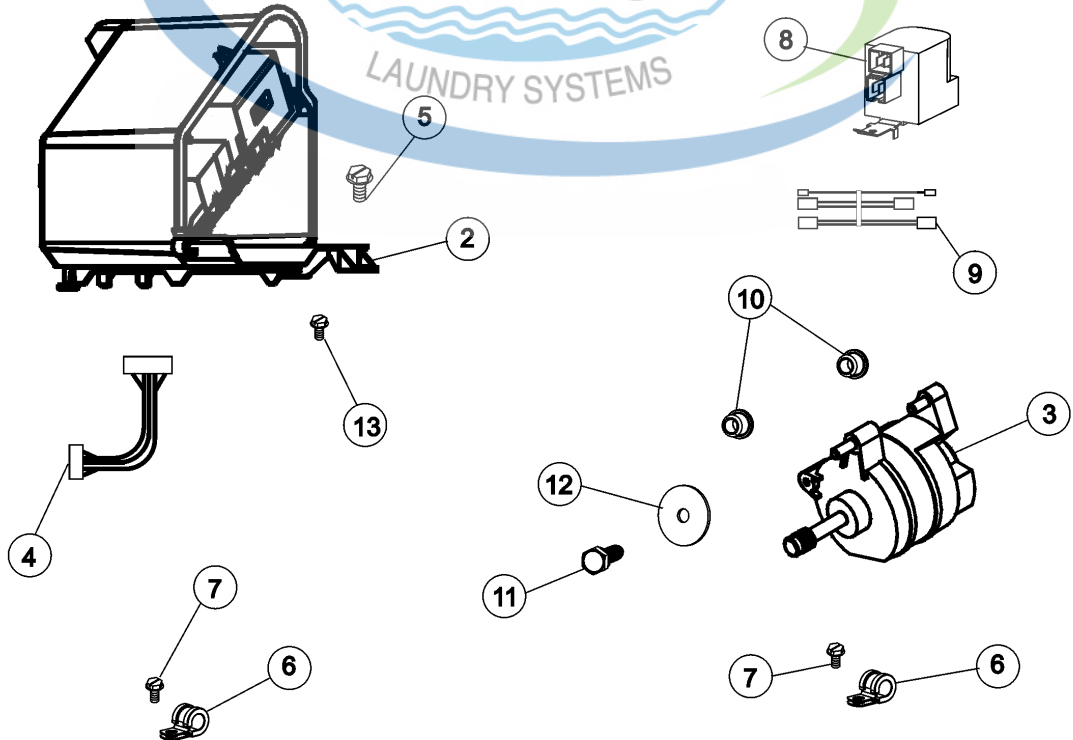

Ref #	Part Number	Qty.	Description
1	22003269	1	DOOR, LOCK HOOP ASSEMBLY
2	22003850	1	VENT TUBE ASSY.
3	22003275	1	DOOR, INNER (WHT)
4	NLA	1	CLIP, GROUNDING
5	1163839	1	SCREW (No.10-3/8``)
6	NLA	4	CLIP, DOOR (DOUBLE)
7	NLA	1	SCREW
8	22002039	4	CLIP, DOOR (SINGLE)
9	22002234	1	SHROUD (WHT)
10	22002836	1	PANEL, FRONT (WHT)
11	12001994	1	COVER, HINGE (WHT)
11	33001764	2	COVER, HINGE HOLE (WHT)
11	33001787	2	SCREW
12	22003075	1	GROMMET, VENT TUBE
13	22003785	1	DOOR, OUTER (WHT)
14	22002798	2	HINGE, DOOR
15	98006631	4	SCREW, HINGE
16	22002063	1	SCREW No.8-18AB WAFER HD
17	22003706	1	DOOR LOCK ASSEMBLY, COMMERCIAL

62723680

Ref #	Part Number	Qty.	Description
1	NLA	1	WIRING INFORMATION
1	NLA	1	WIRING INFORMATION

ITEM 1
KIT CONTAINS:

 120002040 MOTOR W/ISOLATORS	 22004046 MOTOR CONTROL BOARD	 22004047 MOTOR HARNESS	 22003854 AC LINE FILTER	 22004102 "P" CLIPS (2)	 22002300 SCREW "P" CLIPS TO MOTOR	 22004101 LOWER JUMPER WIRE HARNESS	 22004103 SCREW GROUND
---	--	--	---	--	--	---	---

(SEE TEXT FOR ITEMS 2, 3, 4 AND 8)

Ref #	Part Number	Qty.	Description
1	12002039	1	NEPTUNE MOTOR CONVERSION KIT
2	22004046	1	CONTROL ASSY., MOTOR
3	22003856	1	MOTOR, VARIABLE SPEED
4	22004212	1	HARNESS, MOTOR/MOTOR CONTROL
5	1163839	2	SCREW (No.10-3/8``)
6	22004102	2	P CLIPS
7	9740848	2	SCREW
8	22003858	1	EMI SUPPRESSION FILTER, 12A
9	22004101	1	REPAIR JUMPER HARNESS
10	22003329	2	ISOLATOR, MOTOR
11	22003686	1	BOLT, MOTOR
12	NLA	1	WASHER, STRUT
13	NLA	1	SCREW