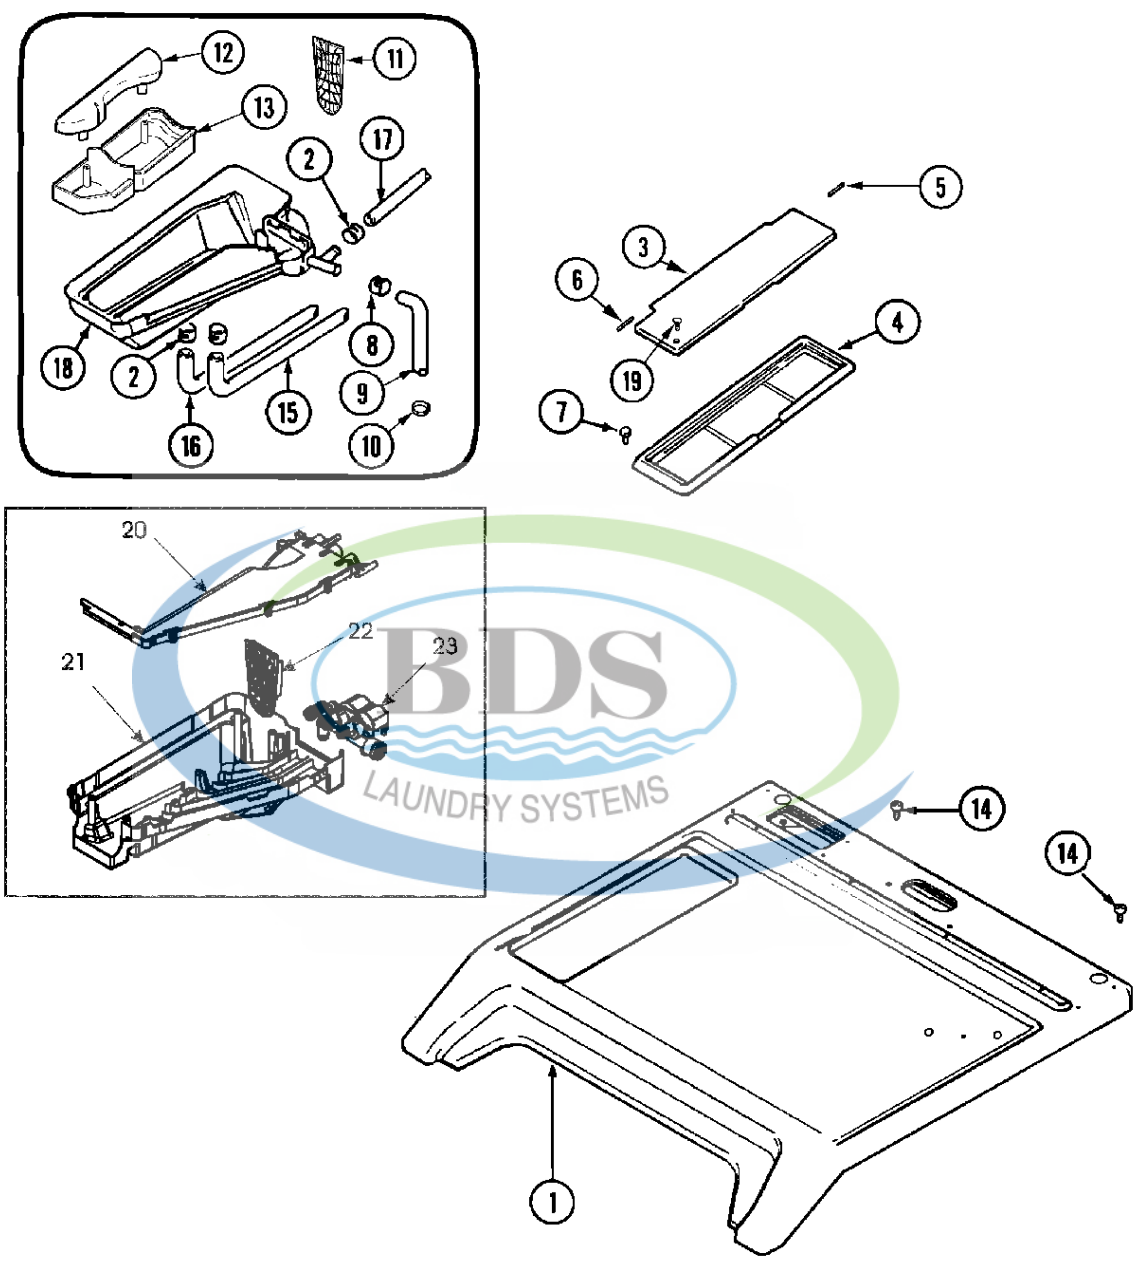

Ref #	Part Number	Qty.	Description
1	NLA	1	PANEL, CONTROL (AS-PK)
2	W10131119	4	SCREW, CONTROL PANEL
3	NLA	1	WIRE, GROUND
4	W10135389	1	CONTROL SWITCH ASSEMBLY
4	W10756178	2	SCREW, CONTROL SWITCH
5	W10424308	2	PUSHBUTTON, CONTROL SWITCH
6	NLA	1	BRACKET, BACK (WHT)
7	90767	2	SCREW, CONSOLE TO COIN VAULT
8	489128	3	SCREW, CONT COVER TO TOP COVER
8	NLA	1	CONSOLE (WHT)
9	489128	5	SCREW, CONSOLE
10	NLA	2	FASTENER, SCREW
11	22001960	1	TRANSFORMER
12	489128	2	SCREW, TRANSFORMER
13	NLA	1	BOARD, RELAY
14	NLA	4	STAND-OFF
15	22003700	1	CONTROL BOARD
16	M0282005	6	LOCKNUT, CONTROL BOARD
17	NLA	4	STANDOFF, CIRCUIT BOARD
18	22002782	1	PAD, FOAM (SOUND DAMPENER)
18	NLA	1	HARNESS, WIRE
18	22003858	1	EMI SUPPRESSION FILTER, 16A
18	22003934	1	WIRE HARNESS (MAIN)
18	NLA	1	HARNESS, SERVICE
19	NLA	2	DEFLECTOR, WATER (W/ADHESIVE)
20	489128	1	SCREW, GROUND WIRE TO BK BRKT
21	NLA	2	SCREW, CIRCUIT BOARD
22	215527	2	SCREW, BACK BRACKET
23	W10131114	1	COVER, DISPLAY
24	NLA	1	HARNESS, SERVICE
25	W10177242	1	NUT, LOCK
26	NLA	1	SWITCH, SENSOR
27	NLA	1	BRACKET, SWITCH MOUNTING
28	NLA	1	SCREW, SENSOR SWITCH BRACKET
29	W10133266	1	LOCKING CAM
29	W10133264	1	LOCK, ACCESS DOOR
30	W10139762	1	NUT, HEX
31	W10177242	1	WASHER, LOCK
32	NLA	1	MANUAL-USE & CARE