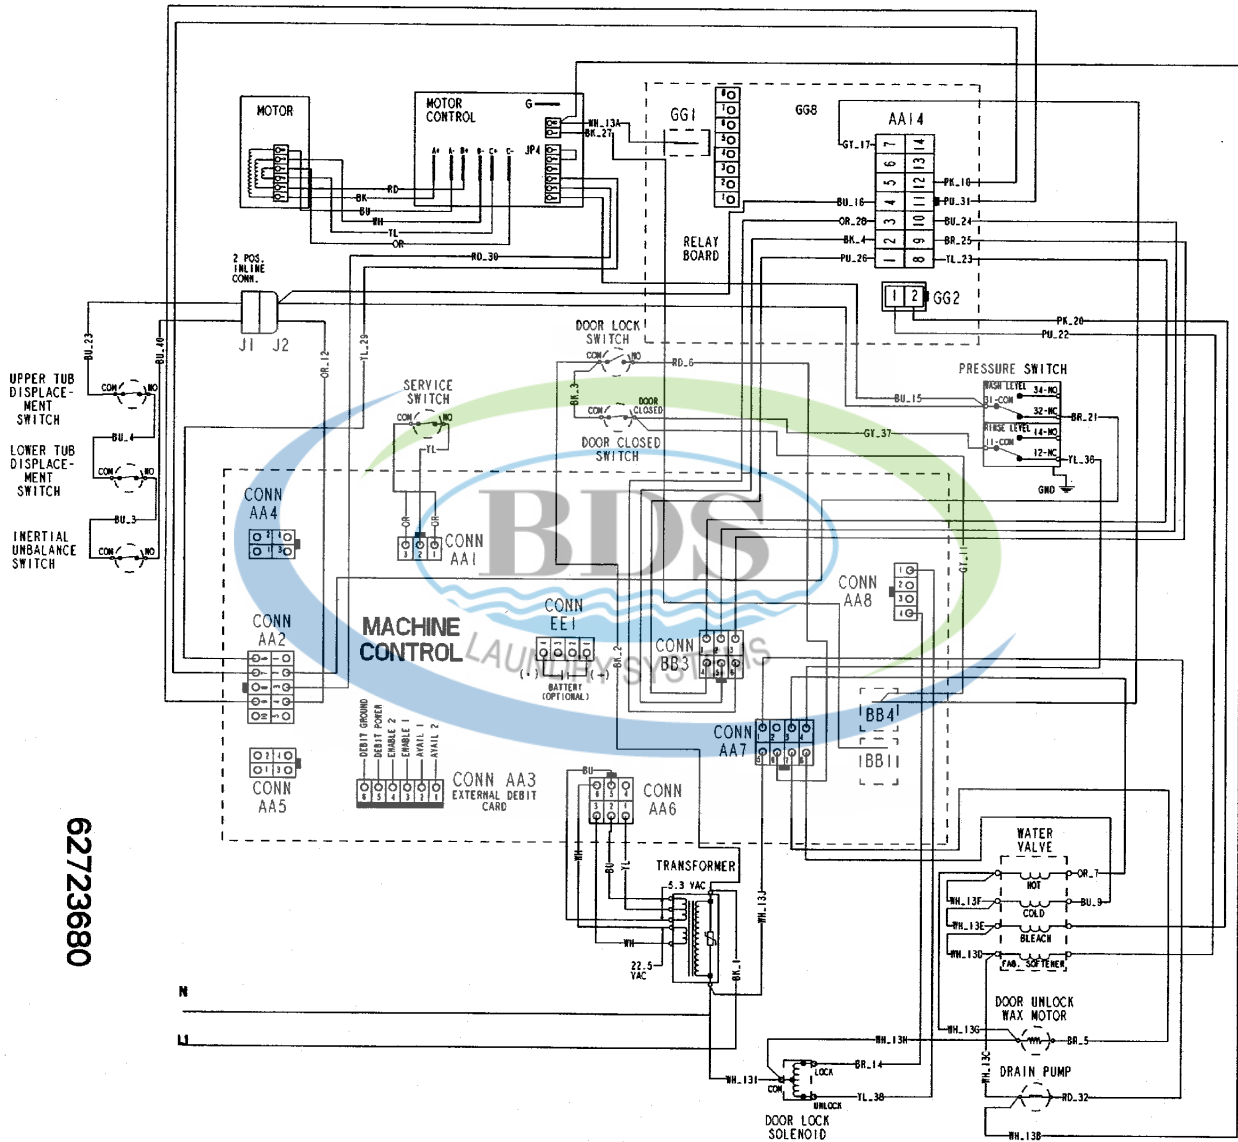

62723680

Ref #	Part Number	Qty.	Description
1	NLA	1	WIRING INFORMATION
1	NLA	1	WIRING INFORMATION