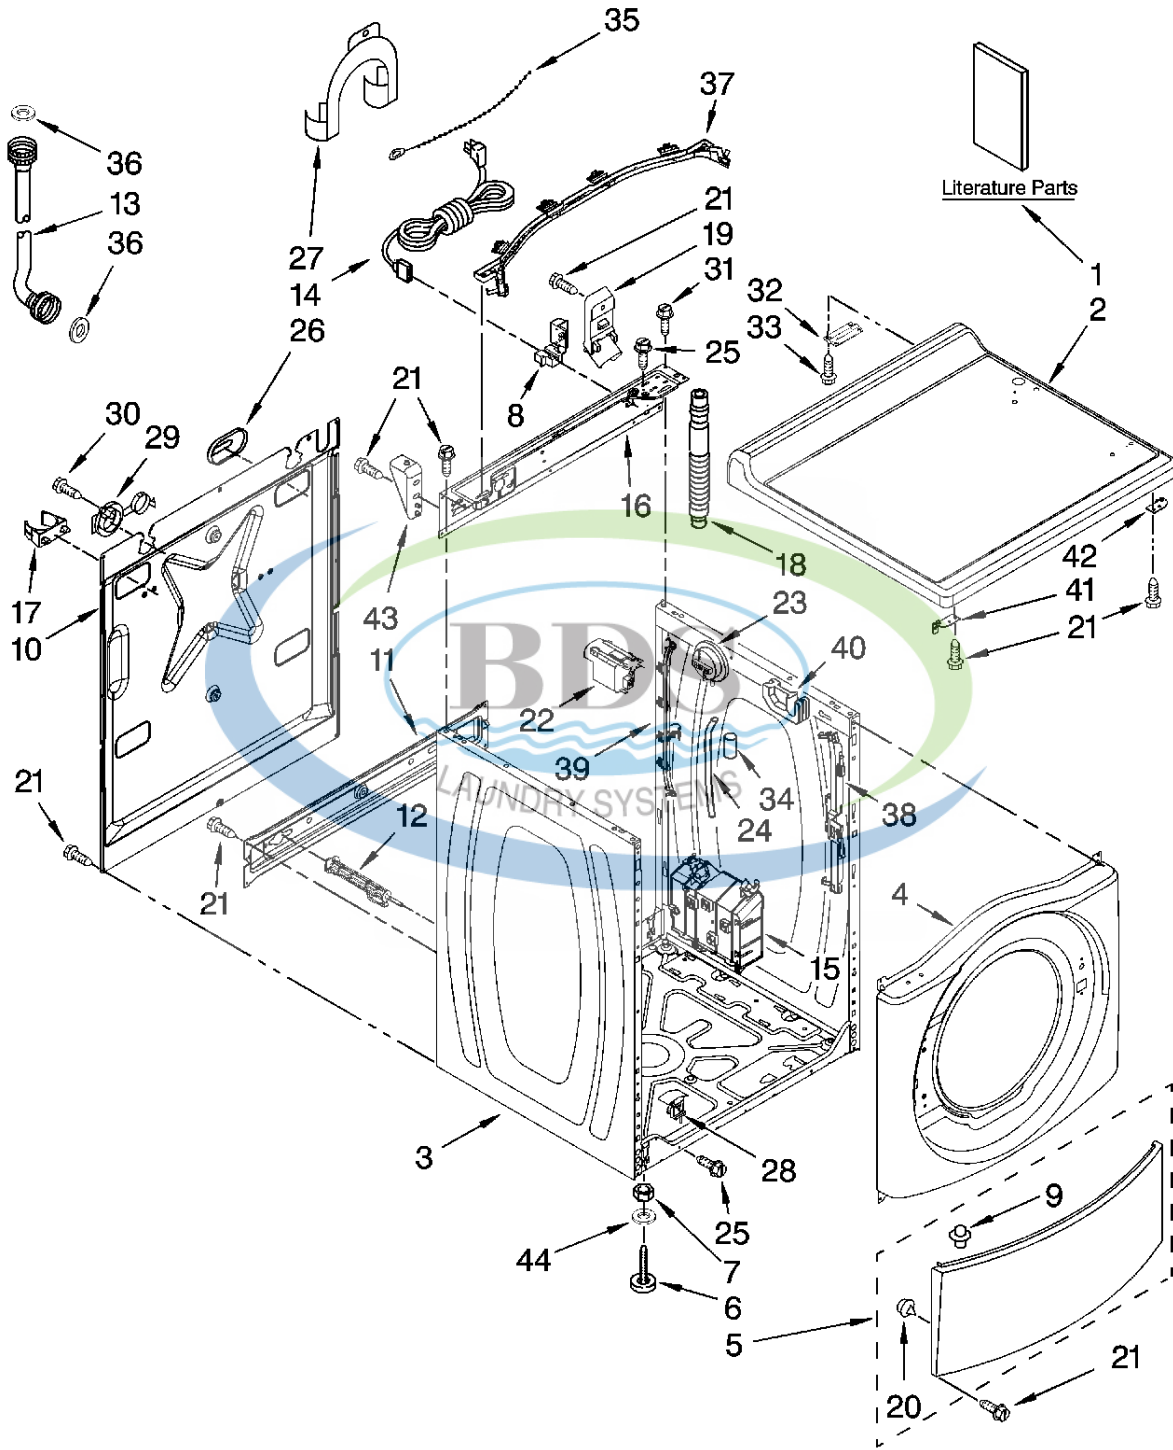

TOP AND CABINET PARTS

For Model: MAH22PDAWW0
(White)

Ref #	Part Number	Qty.	Description
1	NLA		Installation Instructions
1	NLA		Tech Sheet (English)
1	NLA		Tech Sheet (French)
1	NLA		Repair Parts List
2	W10137411		Top
3	W10410294		Cabinet
4	W10306505		Panel, Front
5	8540664		Toe Panel
6	W10245373		Foot, Leveling (4)
7	3359452		Nut, Lock (4)
8	8182635		Strain Relief, Power Cord
9	8518891		RIVET
10	8540582		Panel, Rear
11	W10189659		Brace, Transport
12	W10763471		Bolt, Shipping (4)
13	89503		Hose, Water Inlet (Blue Coupler)
13	89503		Hose, Water Inlet (Red Coupler)
14	W10029820		Cord, Power
15	W10197864		Motor Control Unit
16	W10161694		Brace, Rear
17	8540093		Clamp, Tube Transportation
18	W10114608		Hose, Drain
19	8540607		Retainer, Hose Outlet
20	238614		Bumper (2)
21	489442		Screw, 8-18 x 5/8
22	W10367632		Filter, Interference
23	W10163980		Switch, Pressure
24	8540294		Hose, Pressure Switch
25	8540479		Screw, Grounding
26	8540268		Cover, Transport
27	W10280024		U-Bend, Drain Hose
28	W10085220		Microswitch (2)
29	8182699		Sleeve, Cord Support (2)
30	8182201		Screw, 3 x 8 mm
31	NLA		SCREW
32	8565018		Hinge & Pin Assembly
33	488627		Screw, 8-18 x 1/2
34	2162499		Sleeve, Pressure Switch Hose
35	W10339879		Cable Tie
36	16123		Washer, Water Inlet Hose (4) (1-1/16 x 5/8)
37	W10168548		Harness Channel, Top Rear
38	W10168546		Harness Channel, Side Front
39	W10168547		Harness Channel, Side Rear
40	8540643		Bracket, Spring
41	W10137445		BRACKET - TOP PANEL, LEFT
42	W10137444		BRACKET - TOP PANEL, RIGHT
43	W10137398		STOP, TOP PANEL
44	487576		Washer, Nylon (4)