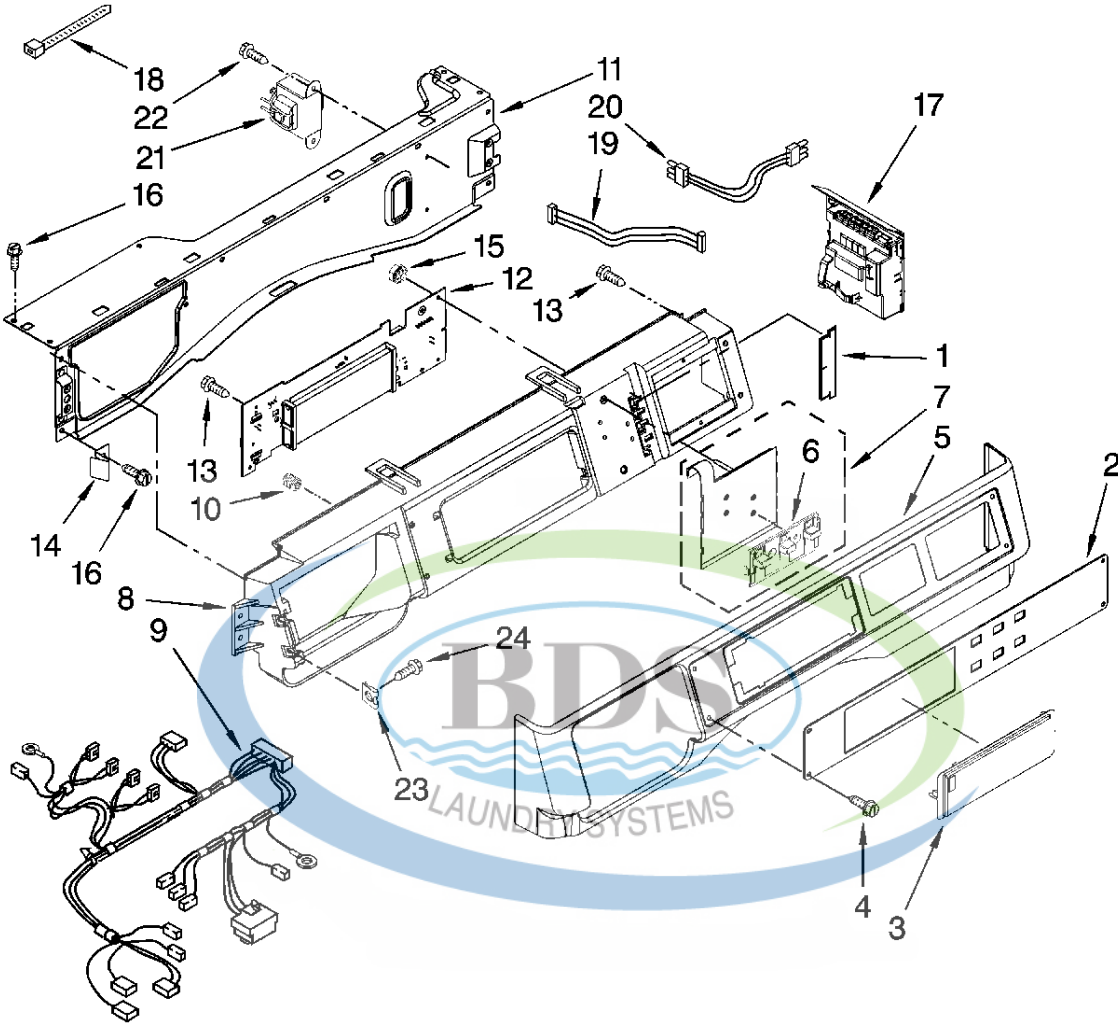

# CONTROL PANEL PARTS

For Model: MAH22PDAWW0  
(White)

Ref #	Part Number	Qty.	Description
1	W10187276		SEAL, CONSOLE
2	W10607834		Facia / Overlay
3	W10131114		Cover, Display
4	W10137457		Screw, 8-32 X 1/2
5	W10137458		Console, Outer
6	W10424308		Push Button (2)
7	W10135389		Push Button & Switch Assembly
8	W10137426		Console, Inner
9	W10153921		Harness, Wiring (Main)
10	W10189313		Insert
11	W10294428		Bracket, Console
12	W10166358		User Interface
13	489136		Screw, 3-24 X 3/8
14	W10137488		Clip, Console
15	W10139046		Nut 6-32
16	489442		Screw, 8-18 x 5/8
17	W10525360		Microcomputer, Machine Control
18	2205813		Cable Tie
19	W10155150		Harness, Test
20	W10448626		Harness, Wiring (Console UIC)
21	W10131839		TRANSFORMER 120 TO 22.5 VAC.
22	NLA		Screw, 8-18 X 7/16
23	9781235		Nut, U-Type (2)
24	W10131119		Screw, 8-18 X 1/2

# METER CASE PARTS

For Model: MAH22PDAWW0  
(White)

Ref #	Part Number	Qty.	Description
1	W10171128		Meter Case
2	W10133242		Coin Drop Assembly
3	W10247389		Sensor Assembly, Coin Optic
4	3395530		Screw, 6-20 X 1.00
5	W10137319		Bolt, Hex Bar (2)
6	W10068270		Washer (2)
7	W10131838		SWITCH-VAULT SERVICE DOOR
8	W10133508		Bracket, Service Switch
9	W10139210		Screw, 8-18 X 5/16
10	W10139456		WIRE HARNESS, SENSOR SWITCH
11	3351136		Service Door Assembly
12	W10145154		CAM - LOCK
13	W10137448		Cushion, Meter Case
14	3349065		Screw, 5/16-24 x 1
15	3353813		Plate, Meter Case Mounting (2)
16	98445		Screw, 10-16 x 3/4