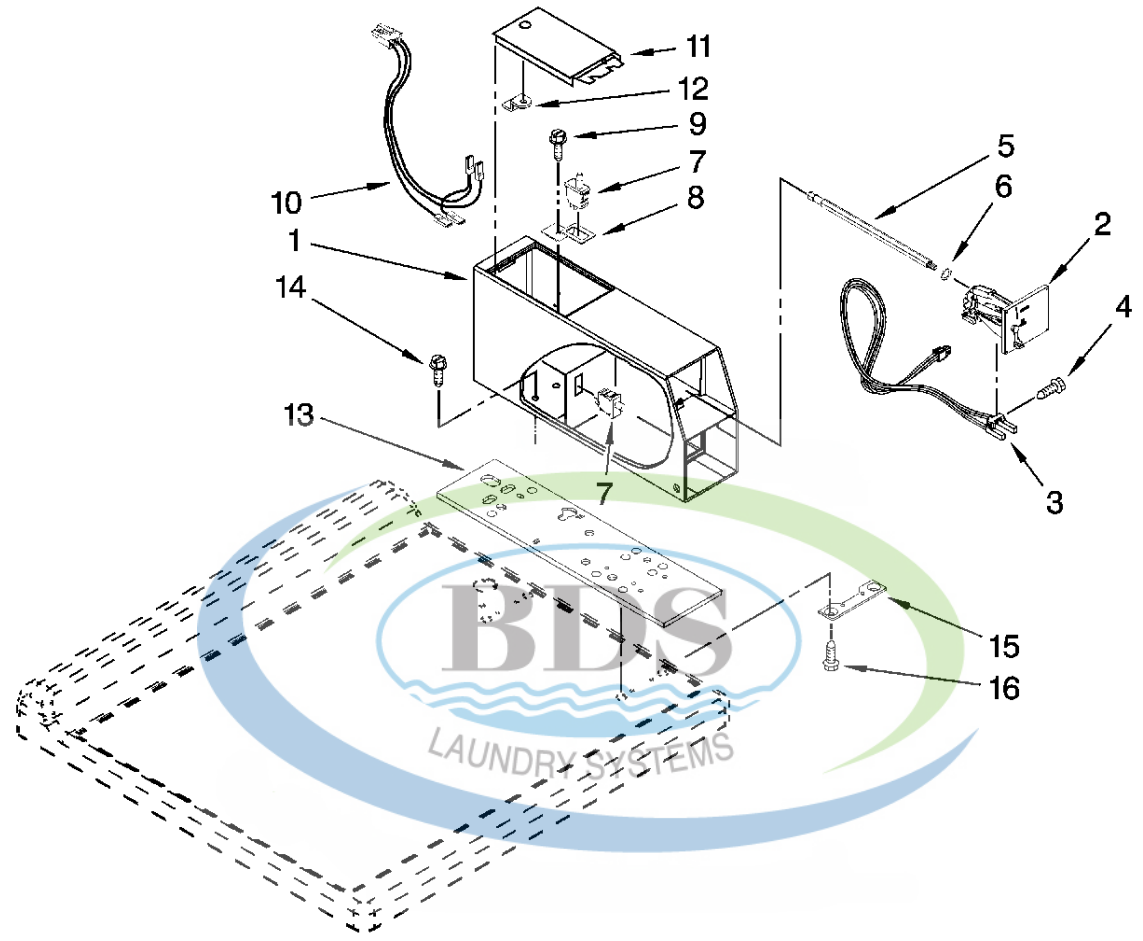

# CONTROL PANEL PARTS

For Model: MAH22PDAWW0  
(White)

Ref #	Part Number	Qty.	Description
1	W10187276		SEAL, CONSOLE
2	W10607834		Facia / Overlay
3	W10131114		Cover, Display
4	W10137457		Screw, 8-32 X 1/2
5	W10137458		Console, Outer
6	W10424308		Push Button (2)
7	W10135389		Push Button & Switch Assembly
8	W10137426		Console, Inner
9	W10153921		Harness, Wiring (Main)
10	W10189313		Insert
11	W10294428		Bracket, Console
12	W10166358		User Interface
13	489136		Screw, 3-24 X 3/8
14	W10137488		Clip, Console
15	W10139046		Nut 6-32
16	489442		Screw, 8-18 x 5/8
17	W10525360		Microcomputer, Machine Control
18	2205813		Cable Tie
19	W10155150		Harness, Test
20	W10448626		Harness, Wiring (Console UIC)
21	W10131839		TRANSFORMER 120 TO 22.5 VAC.
22	NLA		Screw, 8-18 X 7/16
23	9781235		Nut, U-Type (2)
24	W10131119		Screw, 8-18 X 1/2

# METER CASE PARTS

For Model: MAH22PDAWW0  
(White)

Ref #	Part Number	Qty.	Description
1	W10171128		Meter Case
2	W10133242		Coin Drop Assembly
3	W10247389		Sensor Assembly, Coin Optic
4	3395530		Screw, 6-20 X 1.00
5	W10137319		Bolt, Hex Bar (2)
6	W10068270		Washer (2)
7	W10131838		SWITCH-VAULT SERVICE DOOR
8	W10133508		Bracket, Service Switch
9	W10139210		Screw, 8-18 X 5/16
10	W10139456		WIRE HARNESS, SENSOR SWITCH
11	3351136		Service Door Assembly
12	W10145154		CAM - LOCK
13	W10137448		Cushion, Meter Case
14	3349065		Screw, 5/16-24 x 1
15	3353813		Plate, Meter Case Mounting (2)
16	98445		Screw, 10-16 x 3/4