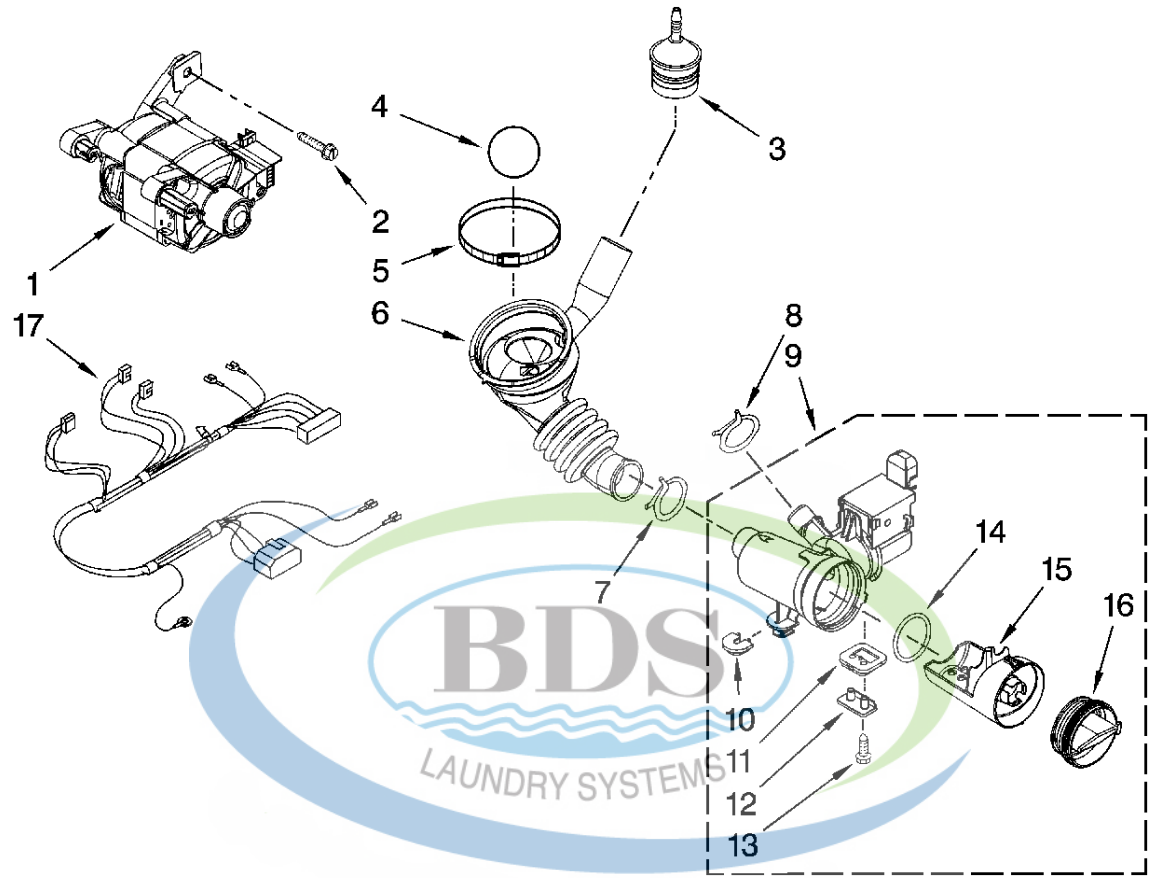

# TUB AND BASKET PARTS

For Model: MAH22PDAWW0

(White)

Ref #	Part Number	Qty.	Description
1	W10283361		Nut, Pulley
2	8540088C		PULLEY
3	W10388418		Belt, Drive
4	W10200297		Counterweight, Front Lower
5	W10142720		Pipe, Ventilation
6	W10208156		Clamp, Vent Hose
7	8540019		Hose, Exhaust
8	280251		Tub, Rear (Includes Items 10, 21 & 22)
9	8540602		Counterweight, Rear
10	W10111158		Gasket, Tub
11	W10165321		Basket, Complete
12	W10118982		Baffle, Tub
13	W10142721		CONNECTOR - VENTILATION
14	W10142722		FLAP, VENTILATION
15	W10200296		Counterweight, Front Upper
16	280159		Spring, Suspension
17	W10182109		Bolt, Counterweight Mtg.
18	3363365		Clamp, Hose
19	8540015		Hose, Exhaust
20	8540092		Clamp, Tub
21	280251		Tub, Front (Includes Items 8, 10 & 22)
22	8182512		Nut, Push-In
23	W10163171		Shock Absorber (3)
24	W10467289		Negative Thermistor Control
25	8540766		Seal, Rubber
26	8540382		SCREW
27	NLA		Crosspiece Assembly
28	W10182109		Bolt Assembly, Counterweight Center Hole

# PUMP AND MOTOR PARTS

For Model: MAH22PDAWW0  
(White)

Ref #	Part Number	Qty.	Description
1	W10140579		Motor, Drive
2	8540134		Bolt, Motor
3	W10405608		Air Trap
4	8540013		BALL
5	8540008		CLAMP
6	8540012		Hose, Tub to Pump
7	616099		Clamp, Hose
8	356138		Clamp, Drain Hose
9	W10130913		Pump (Complete)
9	NLA		Pump Motor Only (Not Illustrated)
10	W10034820		Foot, Rubber (Slider)
11	W10034830		Foot, Rubber (Lock)
12	8540033		Cap, Lock Foot
13	8533964		Screw, 10-16 x 1.00 (2)
14	W10130913		Seal, Filter Cap
15	W10130913		Filter (Includes Items 14 & 16)
16	W10130913		Cap, Filter (Includes Items 14 & 15)
17	W10166995		Harness, Motor