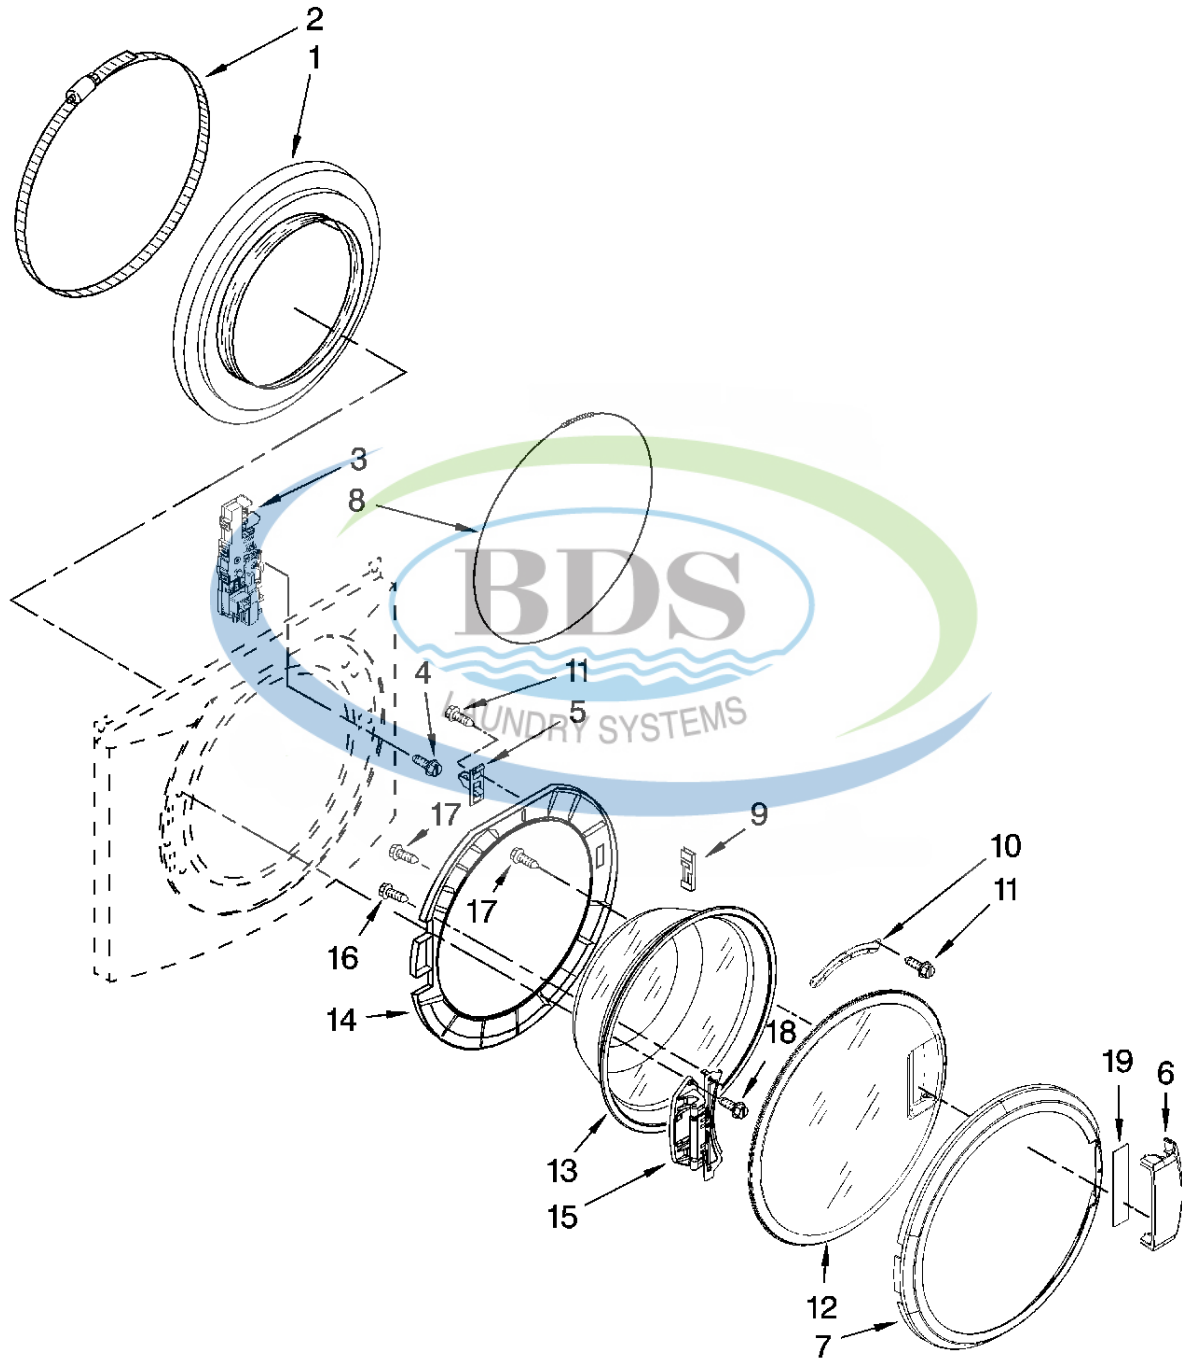

DOOR AND LATCH PARTS

For Model: MAH22PDAWW0
(White)

W10165328

Ref #	Part Number	Qty.	Description
1	W10130455		Bellow
2	8540108		Clamp, Bellow
3	W10375379		Lock, Door
4	8540725		SCREW
5	8540221		Hook, Door
6	W10112925		Handle, Door (Includes Item 19)
7	W10112914		Trim Ring, Outer Door
8	W10217563		Clamp, Bellow (Front)
9	8540115		Clamp, Support
10	8540114		Clamp, Glass (2)
11	NLA		SCREW
12	W10137404		Frame, Door Front Assembly
13	W10388315		Glass, Door
14	W10138523		Frame, Door Back Support
15	W10118967		Hinge, Door
16	8181660		SCREW
17	8540282		SCREW
18	489442		Screw
19	W10112927		Pad, Door Handle