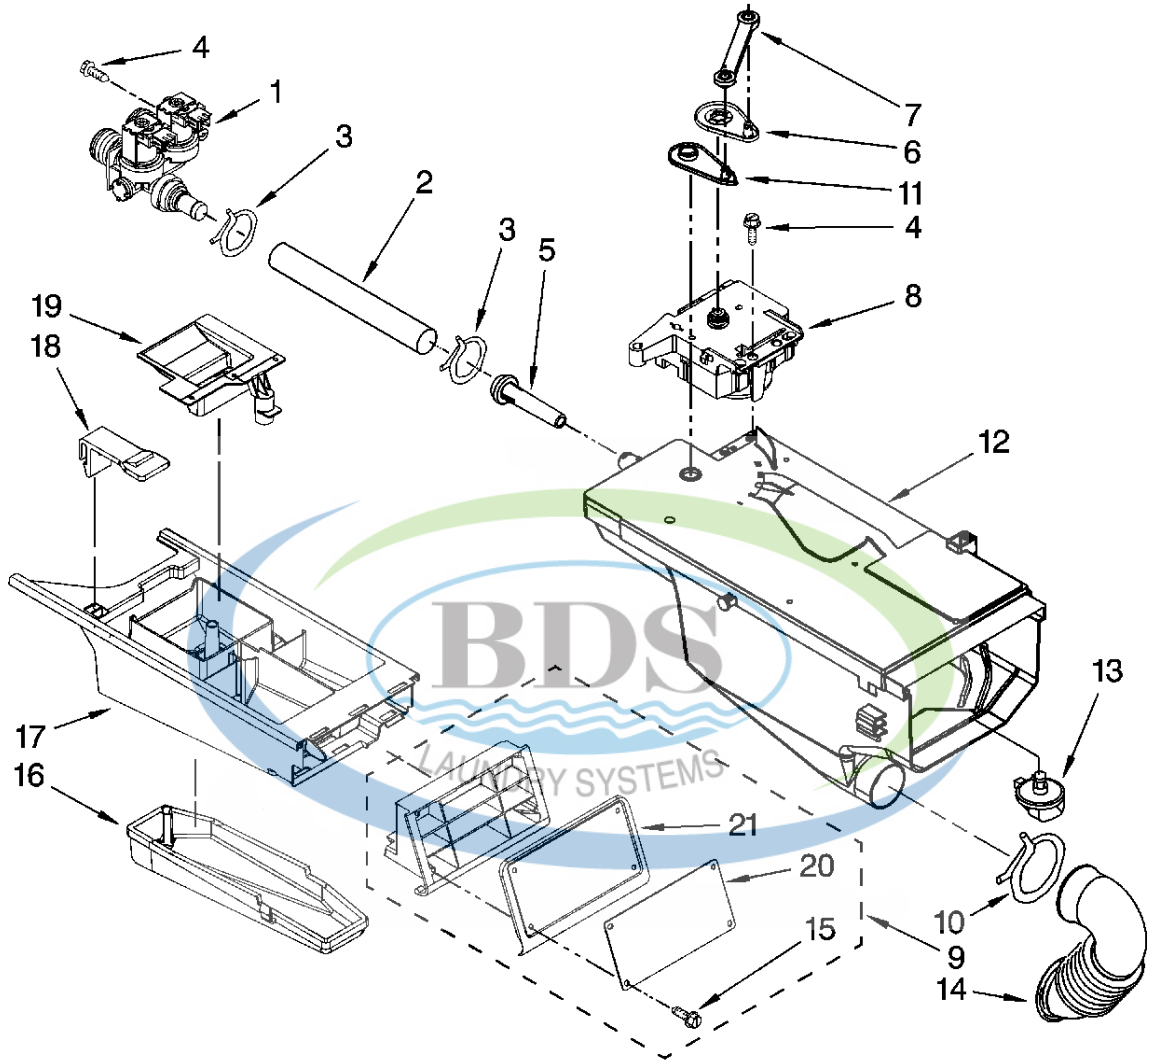

# METER CASE PARTS

For Model: MAH22PDAWW0  
(White)

Ref #	Part Number	Qty.	Description
1	W10171128		Meter Case
2	W10133242		Coin Drop Assembly
3	W10247389		Sensor Assembly, Coin Optic
4	3395530		Screw, 6-20 X 1.00
5	W10137319		Bolt, Hex Bar (2)
6	W10068270		Washer (2)
7	W10131838		SWITCH-VAULT SERVICE DOOR
8	W10133508		Bracket, Service Switch
9	W10139210		Screw, 8-18 X 5/16
10	W10139456		WIRE HARNESS, SENSOR SWITCH
11	3351136		Service Door Assembly
12	W10145154		CAM - LOCK
13	W10137448		Cushion, Meter Case
14	3349065		Screw, 5/16-24 x 1
15	3353813		Plate, Meter Case Mounting (2)
16	98445		Screw, 10-16 x 3/4

# DISPENSER PARTS

For Model: MAH22PDAWW0  
(White)

Ref #	Part Number	Qty.	Description
1	8540751		Valve, Inlet
2	8540065		Hose, Valve To Dispenser
3	596669		Clamp, Hose
4	8540282		SCREW
5	8183181		Nozzle, Inlet
6	8540393		Cam, Actuator
7	8540394		Lever, Water Distribution
8	W10143586		Actuator
9	W10595632		Handle Assembly, Drawer
10	8281276		Clamp, Hose
11	8540395		Connection, Lever
12	8540058		DISPENSER
13	8540053		Nozzle, Distribution
14	8540063		Hose, Dispenser To Tub
15	W10137456		Screw, 8-18 X 1/2
16	8540399		Cover, Detergent Drawer
17	8540402		Drawer, Detergent
18	W10198458		Hook, Drawer
19	8540429		Siphon, Bleach/Softener
20	W10440593		FACIA/OVERLAY, DRAWER
21	W10137460		Cover, Handle