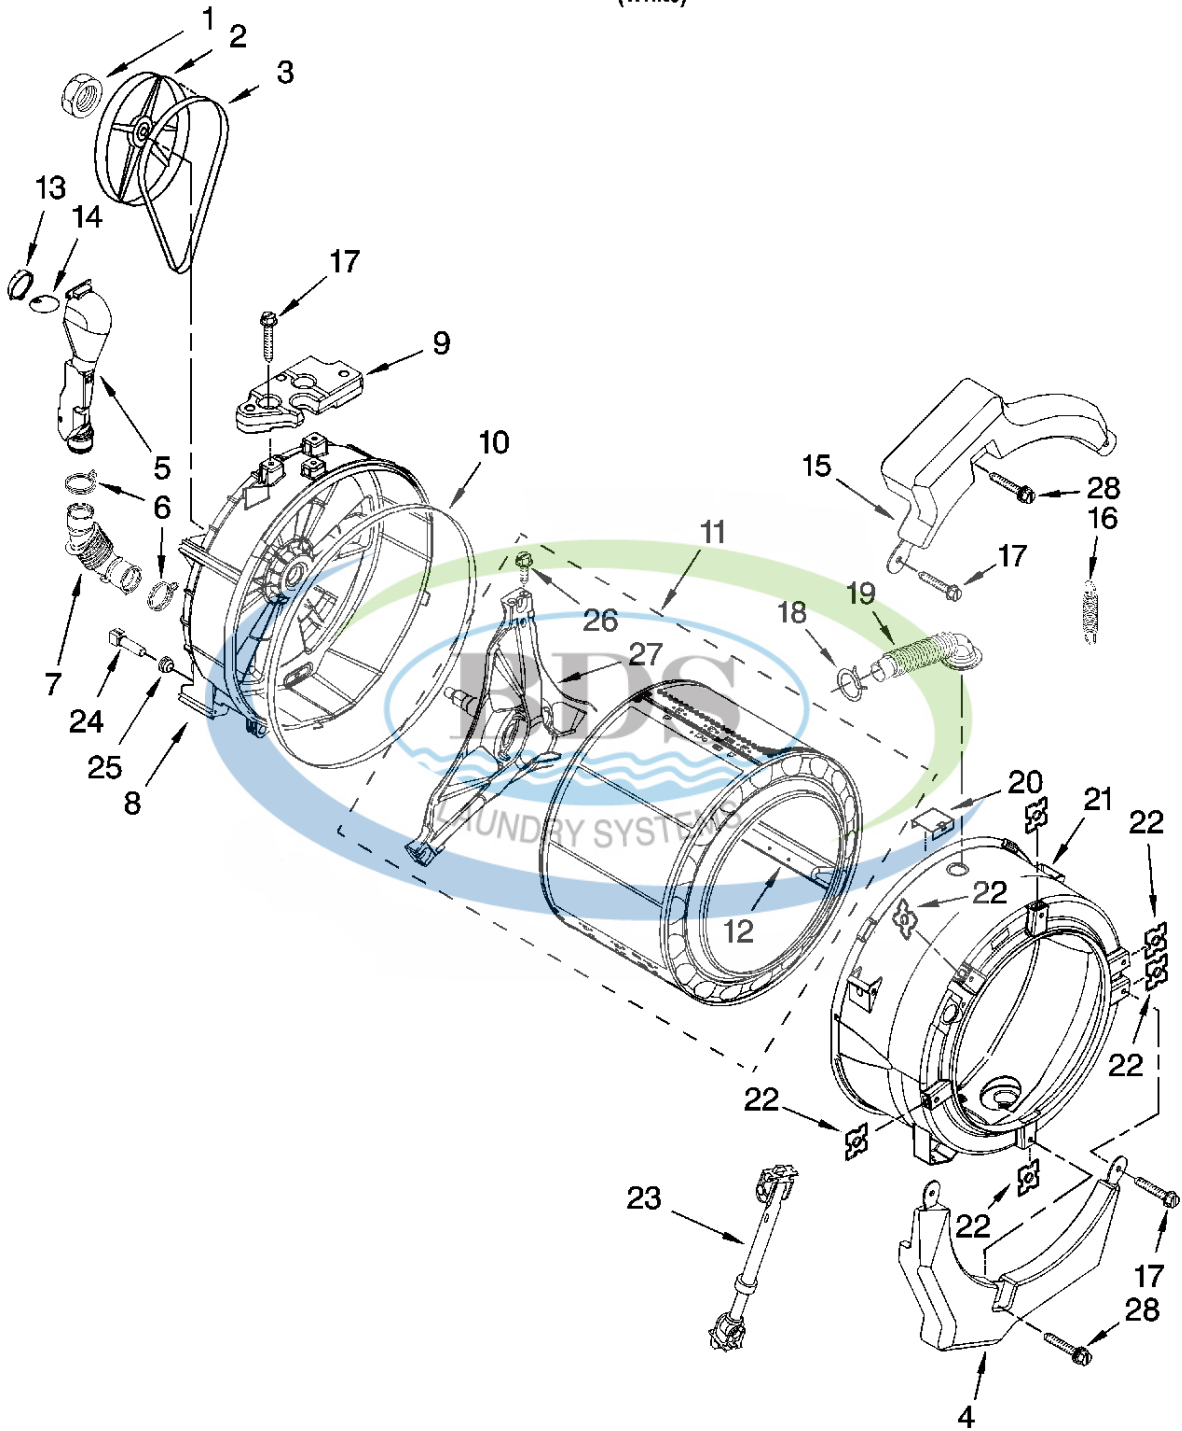

TUB AND BASKET PARTS

For Model: MAH22PDAWW0

(White)

Ref #	Part Number	Qty.	Description
1	W10283361		Nut, Pulley
2	8540088C		PULLEY
3	W10388418		Belt, Drive
4	W10200297		Counterweight, Front Lower
5	W10142720		Pipe, Ventilation
6	W10208156		Clamp, Vent Hose
7	8540019		Hose, Exhaust
8	280251		Tub, Rear (Includes Items 10, 21 & 22)
9	8540602		Counterweight, Rear
10	W10111158		Gasket, Tub
11	W10165321		Basket, Complete
12	W10118982		Baffle, Tub
13	W10142721		CONNECTOR - VENTILATION
14	W10142722		FLAP, VENTILATION
15	W10200296		Counterweight, Front Upper
16	280159		Spring, Suspension
17	W10182109		Bolt, Counterweight Mtg.
18	3363365		Clamp, Hose
19	8540015		Hose, Exhaust
20	8540092		Clamp, Tub
21	280251		Tub, Front (Includes Items 8, 10 & 22)
22	8182512		Nut, Push-In
23	W10163171		Shock Absorber (3)
24	W10467289		Negative Thermistor Control
25	8540766		Seal, Rubber
26	8540382		SCREW
27	NLA		Crosspiece Assembly
28	W10182109		Bolt Assembly, Counterweight Center Hole