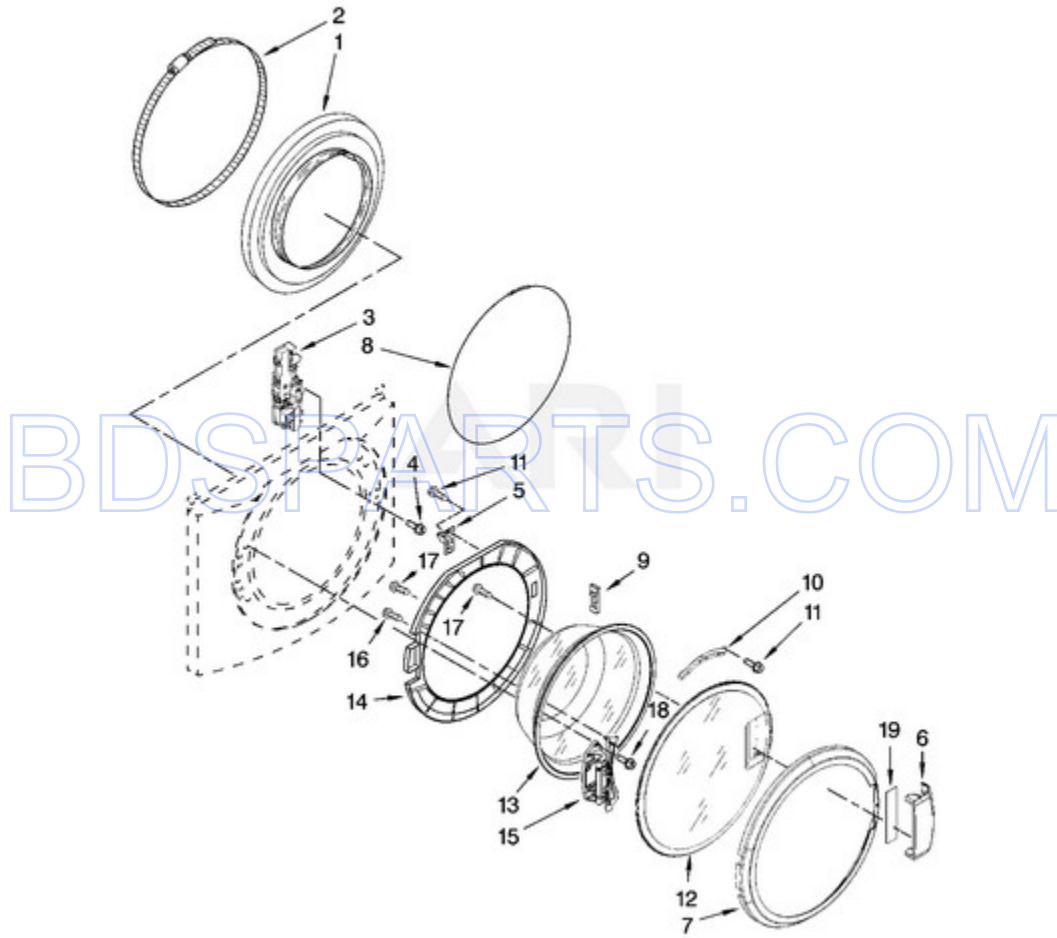

MAH22PRAW0 - 02 - DOOR AND LATCH PARTS

DOOR AND LATCH PARTS

For Model: MAH22PRAW0
(White)

W10189988

Ref #	Part #	Description	Qty	Context	Note	MSRP
1	W10130455	Bellow				
2	8540108	Clamp, Bellow				
3	W10153867	Lock, Door				
4	8540725	SCREW				
5	8540221	Hook, Door				
6	W10117474	Handle, Door (Includes Item 19)				
7	W10112914	Trim Ring, Outer Door				
8	8540107	Clamp, Bellow (Front)				
9	8540115	Clamp, Support				
10	8540114	Clamp, Glass (2)				
11	8540513	SCREW				
12	W10137404	Frame, Door Front Assembly				
13	W10112078	Glass, Door				
14	W10138523	Frame, Door Back Support				
15	W10118967	Hinge, Door				
16	8540284	SCREW				
17	8540282	SCREW				
18	W10015090	Screw				
19	W10112927	Pad, Door Handle				

BDS PARTS.COM