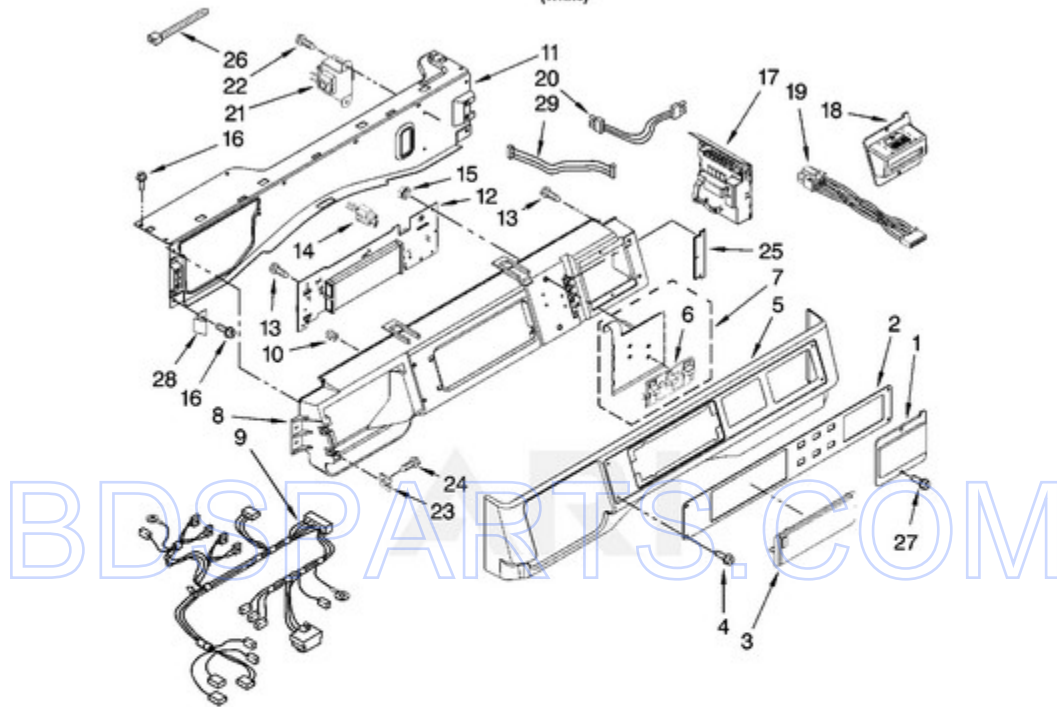

BDSPARTS.COM

MAH22PRAW0 - 02 - DOOR AND LATCH PARTS

DOOR AND LATCH PARTS

For Model: MAH22PRAW0
(White)

W10189988

Ref #	Part #	Description	Qty	Context	Note	MSRP
1	W10130455	Bellow				
2	8540108	Clamp, Bellow				
3	W10153867	Lock, Door				
4	8540725	SCREW				
5	8540221	Hook, Door				
6	W10117474	Handle, Door (Includes Item 19)				
7	W10112914	Trim Ring, Outer Door				
8	8540107	Clamp, Bellow (Front)				
9	8540115	Clamp, Support				
10	8540114	Clamp, Glass (2)				
11	8540513	SCREW				
12	W10137404	Frame, Door Front Assembly				
13	W10112078	Glass, Door				
14	W10138523	Frame, Door Back Support				
15	W10118967	Hinge, Door				
16	8540284	SCREW				
17	8540282	SCREW				
18	W10015090	Screw				
19	W10112927	Pad, Door Handle				

BDS PARTS.COM

MAH22PRAW0 - 03 - CONTROL PANEL PARTS

CONTROL PANEL PARTS

For Model: MAH22PRAW0
(White)

Ref #	Part #	Description	Qty	Context Note	MSRP
1	W10137477	Cover, Card Reader			
2	W10137437	Facia / Overlay			
3	W10131114	Cover, Display			
4	W10137457	Screw, 8-32 X 1/2			
5	W10137458	Console, Outer			
6	W10131113	Push Button (2)			
7	W10135389	Push Button & Switch Assembly			
8	W10137426	Console, Inner			
9	W10166474	Harness, Wiring (Main)			
10	W10189313	Insert			
11	W10137396	Bracket, Console			
12	W10137418	User Interface			
13	489136	Screw, 3-24 X 3/8			
14	W10133282	Jumper, Service Vault Switch			
15	W10139046	Nut 6-32			
16	W10015090	Screw, 8-18 x 5/8			
17	W10141556	Microcomputer, Machine Control			
18	W10137454	Bezel, Card Reader			
19	W10133304	HARNESS, WIRING (CARD READER)			
20	W10155149	Harness, Wiring (Console UIC)			
21	W10131839	TRANSFORMER 120 TO 22.5 VAC.			
22	8540329	Screw, 8-18 X 7/16			
23	9781235	Nut, U-Type (2)			
24	W10131119	Screw, 8-18 X 1/2			
25	W10187276	SEAL, CONSOLE			
26	3429563	Cable Tie			
27	W10001220	Screw, 3-24 x 3/8			
28	W10137488	Clip, Console			
29	W10155150	Harness, Test			