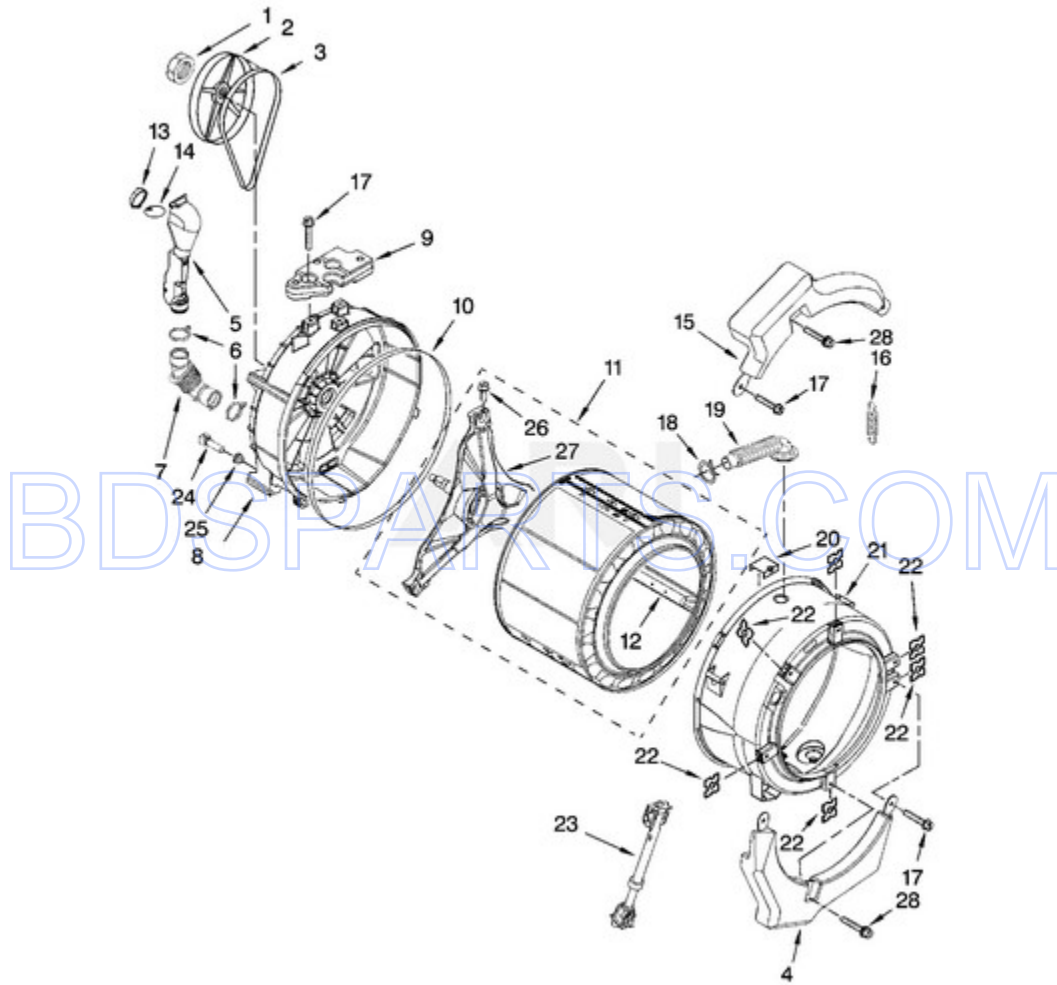

MAH22PRAW0 - 05 - PUMP AND MOTOR PARTS

PUMP AND MOTOR PARTS

For Model: MAH22PRAW0
(White)

Ref #	Part #	Description	Qty	Context	Note	MSRP
1	W10140579	Motor, Drive				
2	8540134	Bolt, Motor				
3	8540180	Air Trap				
4	8540013	BALL				
5	8540008	CLAMP				
6	8540012	Hose, Tub to Pump				
7	370448	Clamp, Hose				
8	356138	Clamp, Drain Hose				
9	W10130913	Pump (Complete)				
9	8540094	Pump Motor Only (Not Illustrated)				
10	W10191886	Foot, Rubber (Slider)				
11	W10191880	Foot, Rubber (Lock)				
12	W10190649	Cap, Lock Foot				
13	W10167905	Screw, 10-16 x 1.00 (2)				
14	W10201457	Seal, Filter Cap				
15	W10190647	Filter (Includes Items 14 & 16)				
16	W10190648	Cap, Filter (Includes Items 14 & 15)				
17	W10166995	Harness, Motor				

MAH22PRAW0 - 06 - TUB AND BASKET PARTS

TUB AND BASKET PARTS

For Model: MAH22PRAW0
(White)

W10189988

Ref #	Part #	Description	Qty	Context	Note	MSRP
1	8533999	Nut, Pulley				
2	8540088C	PULLEY				
3	W10116215	Belt, Drive				
4	W10151304	Counterweight, Front Lower				
5	W10142720	Pipe, Ventilation				
6	8540010	Clamp, Vent Hose				
7	8540019	Hose, Exhaust				
8	W10112658	Tub, Rear (Includes Items 10, 21 & 22)				
9	8540602	Counterweight, Rear				
10	8540090	Gasket, Tub				
11	W10165321	Basket, Complete				
12	W10118982	Baffle, Tub				
13	W10142721	CONNECTOR - VENTILATION				
14	W10142722	FLAP, VENTILATION				
15	W10151303	Counterweight, Front Upper				
16	W10010360	Spring, Suspension				
17	W10094780	Bolt, Counterweight Mtg.				
18	3363365	Clamp, Hose				
19	8540015	Hose, Exhaust				
20	8540092	Clamp, Tub				
21	W10112659	Tub, Front (Includes Items 8, 10 & 22)				
22	8540072	Nut, Push-In				
23	W10163171	Shock Absorber (3)				
24	8540226	Negative Thermistor Control				
25	8540766	Seal, Rubber				
26	8540382	SCREW				
27	8540457	Crosspiece Assembly				
28	W10174473	Bolt Assembly, Counterweight Center Hole				