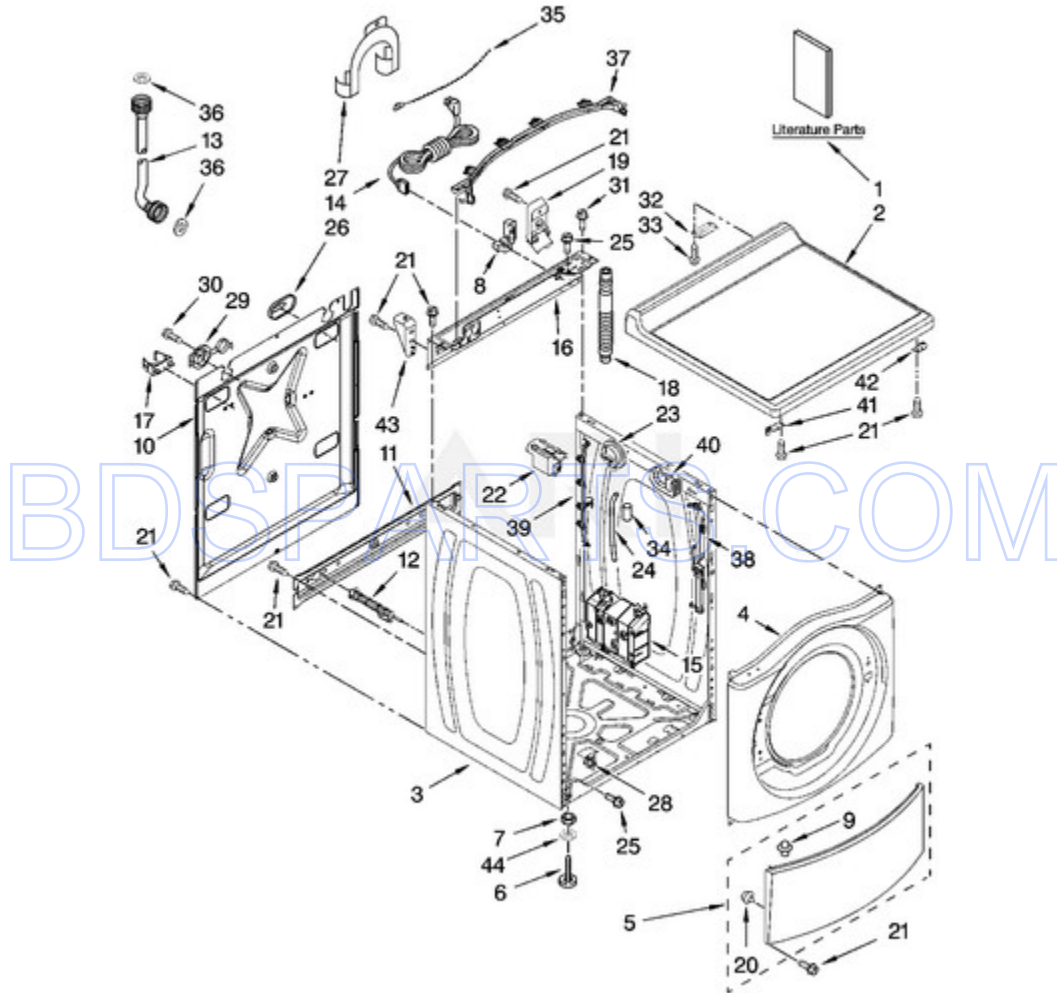

MAH22PRAW0 - 01 - TOP AND CABINET PARTS

TOP AND CABINET PARTS

For Model: MAH22PRAW0
(White)

W10189988

Ref #	Part #	Description	Qty	Context	Note	MSRP
1	W10165327	Installation Instructions				
1	W10165326	Tech Sheet (English)				
1	W10194214	Tech Sheet (French)				
1	W10165325	Installation Instructions, Card Reader				
1	W10189988	Repair Parts List				
2	W10137410	Top				
3	W10184997	Cabinet				
4	W10112948	Panel, Front				
5	8540813	Toe Panel				
6	W10121677	Foot, Leveling (4)				
7	3359452	Nut, Lock (4)				
8	W10110676	Strain Relief, Power Cord				
9	8518891	RIVET				
10	8540582	Panel, Rear				
11	W10189659	Brace, Transport				
12	8540199	Bolt, Shipping (4)				
13	8571377	Hose, Water Inlet (Blue Coupler)				
13	8571378	Hose, Water Inlet (Red Coupler)				
14	W10029820	Cord, Power				
15	W10163005	Motor Control Unit				
16	W10161694	Brace, Rear				
17	8540093	Clamp, Tube Transportation				
18	W10114608	Hose, Drain				
19	8540607	Retainer, Hose Outlet				
20	238614	Bumper (2)				
21	W10015090	Screw, 8-18 x 5/8				
22	8540230	Filter, Interference				
23	W10163980	Switch, Pressure				
24	8540294	Hose, Pressure Switch				
25	8540479	Screw, Grounding				
26	8540268	Cover, Transport				
27	8540021	U-Bend, Drain Hose				
28	W10085220	Microswitch (2)				
29	8540728	Sleeve, Cord Support (2)				
30	8540727	Screw, 3 x 8 mm				
31	8540329	SCREW				
32	8565018	Hinge & Pin Assembly				
33	342055	Screw, 8-18 x 1/2				
34	2161302	Sleeve, Pressure Switch Hose				

Ref #	Part #	Description	Qty	Context	Note	MSRP
35	3347868	Cable Tie				
36	16123	Washer, Water Inlet Hose (4) (1-1/16 x 5/8)				
37	W10168548	Harness Channel, Top Rear				
38	W10168546	Harness Channel, Side Front				
39	W10168547	Harness Channel, Side Rear				
40	8540643	Bracket, Spring				
41	W10137445	BRACKET - TOP PANEL, LEFT				
42	W10137444	BRACKET - TOP PANEL, RIGHT				
43	W10137398	STOP, TOP PANEL				
44	487576	Washer, Nylon (4)				