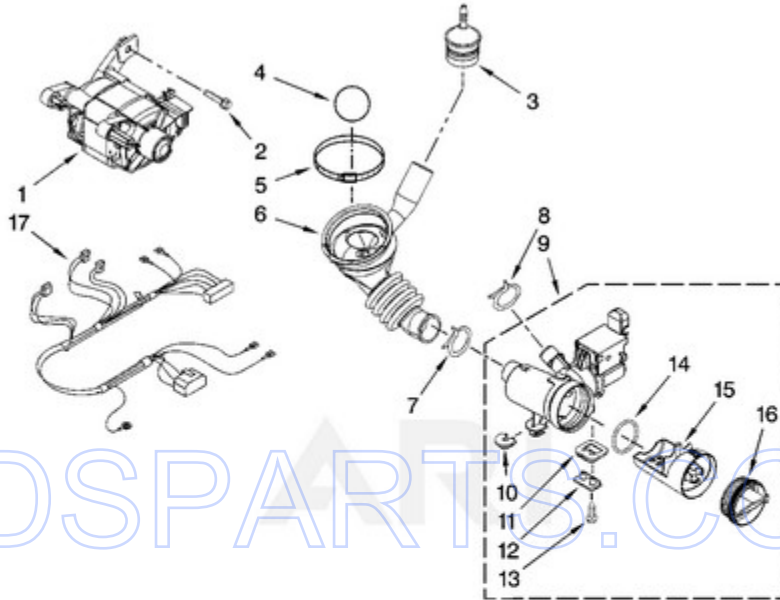

MAH22PRAW0 - 04 - DISPENSER PARTS

DISPENSER PARTS

For Model: MAH22PRAW0
(White)

Ref #	Part #	Description	Qty	Context	Note	MSRP
1	8540751	Valve, Inlet				
2	8540065	Hose, Valve To Dispenser				
3	370450	Clamp, Hose				
4	8540282	SCREW				
5	8540042	Nozzle, Inlet				
6	8540393	Cam, Actuator				
7	8540394	Lever, Water Distribution				
8	W10143587	Actuator				
9	W10137428	Handle Assembly, Drawer				
10	8281276	Clamp, Hose				
11	8540395	Connection, Lever				
12	8540058	DISPENSER				
13	8540053	Nozzle, Distribution				
14	8540063	Hose, Dispenser To Tub				
15	W10137456	Screw, 8-18 X 1/2				
16	8540399	Cover, Detergent Drawer				
17	8540402	Drawer, Detergent				
18	W10137402	Hook, Drawer				
19	8540429	Siphon, Bleach/Softener				
20	W10137430	FACIA/OVERLAY, DRAWER				
21	W10137460	Cover, Handle				

MAH22PRAW0 - 05 - PUMP AND MOTOR PARTS

PUMP AND MOTOR PARTS

For Model: MAH22PRAW0
(White)

Ref #	Part #	Description	Qty	Context	Note	MSRP
1	W10140579	Motor, Drive				
2	8540134	Bolt, Motor				
3	8540180	Air Trap				
4	8540013	BALL				
5	8540008	CLAMP				
6	8540012	Hose, Tub to Pump				
7	370448	Clamp, Hose				
8	356138	Clamp, Drain Hose				
9	W10130913	Pump (Complete)				
9	8540094	Pump Motor Only (Not Illustrated)				
10	W10191886	Foot, Rubber (Slider)				
11	W10191880	Foot, Rubber (Lock)				
12	W10190649	Cap, Lock Foot				
13	W10167905	Screw, 10-16 x 1.00 (2)				
14	W10201457	Seal, Filter Cap				
15	W10190647	Filter (Includes Items 14 & 16)				
16	W10190648	Cap, Filter (Includes Items 14 & 15)				
17	W10166995	Harness, Motor				