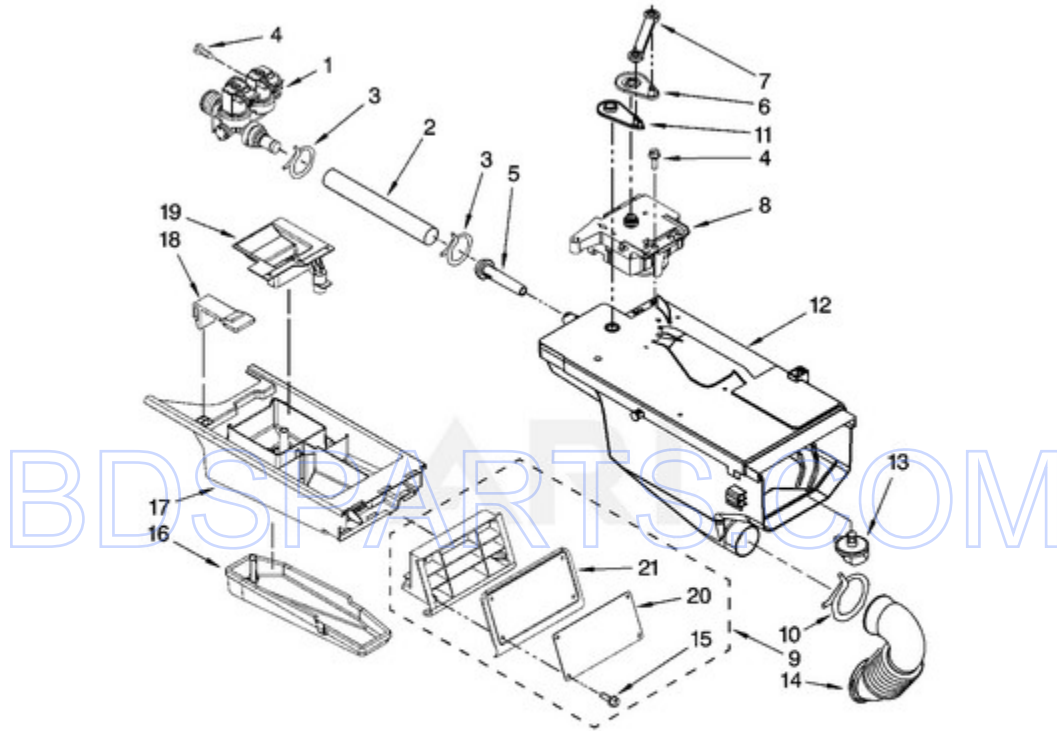

MAH22PRAW0 - 04 - DISPENSER PARTS

DISPENSER PARTS

For Model: MAH22PRAW0
(White)

Ref #	Part #	Description	Qty	Context	Note	MSRP
1	8540751	Valve, Inlet				
2	8540065	Hose, Valve To Dispenser				
3	370450	Clamp, Hose				
4	8540282	SCREW				
5	8540042	Nozzle, Inlet				
6	8540393	Cam, Actuator				
7	8540394	Lever, Water Distribution				
8	W10143587	Actuator				
9	W10137428	Handle Assembly, Drawer				
10	8281276	Clamp, Hose				
11	8540395	Connection, Lever				
12	8540058	DISPENSER				
13	8540053	Nozzle, Distribution				
14	8540063	Hose, Dispenser To Tub				
15	W10137456	Screw, 8-18 X 1/2				
16	8540399	Cover, Detergent Drawer				
17	8540402	Drawer, Detergent				
18	W10137402	Hook, Drawer				
19	8540429	Siphon, Bleach/Softener				
20	W10137430	FACIA/OVERLAY, DRAWER				
21	W10137460	Cover, Handle