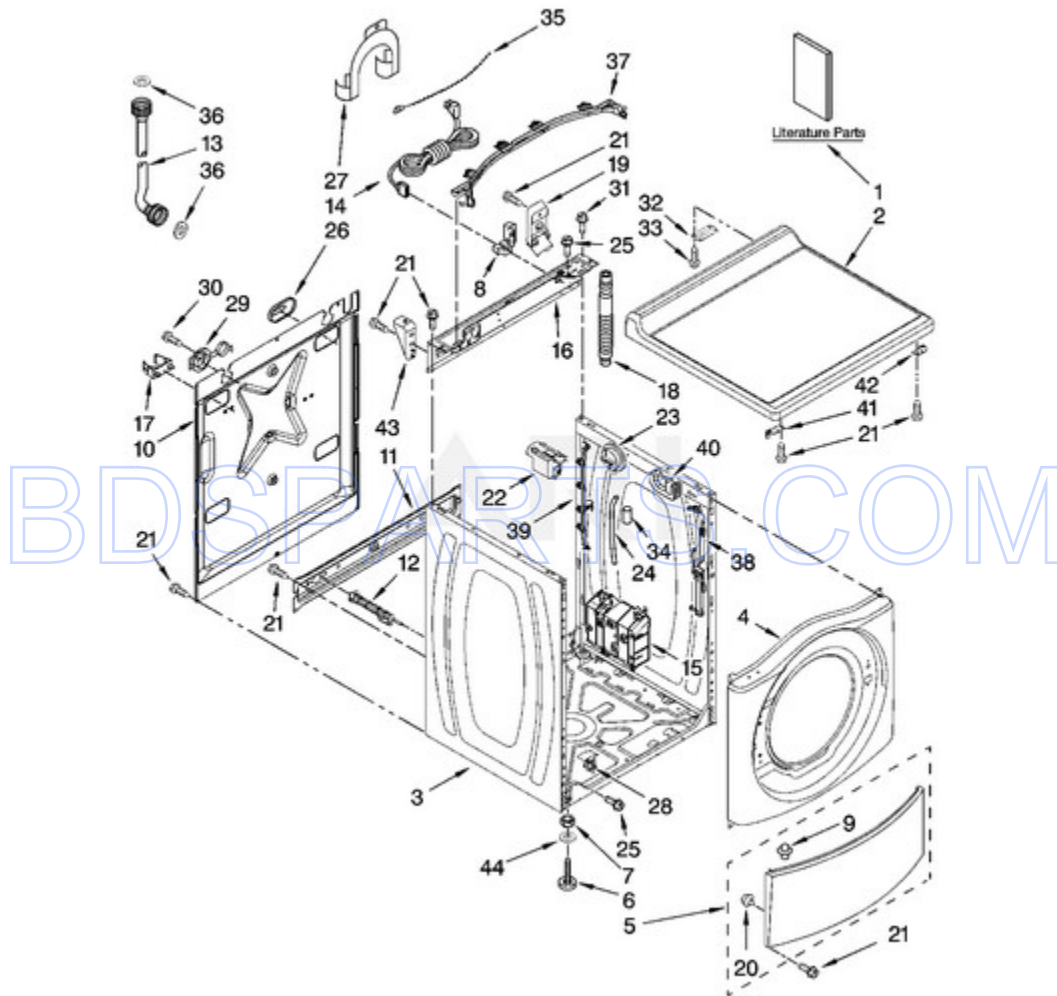

# MAH22PRAWW1 - 01 - TOP AND CABINET PARTS

## TOP AND CABINET PARTS

For Model: MAH22PRAWW1  
(White)

Ref #	Part #	Description	Qty	Context	Note	MSRP
1	W10165327	Installation Instructions				
1	W10165326	Tech Sheet (English)				
1	W10194214	Tech Sheet (French)				
1	W10165325	Installation Instructions, Card Reader				
1	W10244306	Repair Parts List				
2	W10137410	Top				
3	W10201831	Cabinet				
4	W10112948	Panel, Front				
5	8540813	Toe Panel				
6	W10121677	Foot, Leveling (4)				
7	3359452	Nut, Lock (4)				
8	W10110676	Strain Relief, Power Cord				
9	8518891	RIVET				
10	8540582	Panel, Rear				
11	W10189659	Brace, Transport				
12	8540199	Bolt, Shipping (4)				
13	8571377	Hose, Water Inlet (Blue Coupler)				
13	8571378	Hose, Water Inlet (Red Coupler)				
14	W10029820	Cord, Power				
15	W10197864	Motor Control Unit				
16	W10161694	Brace, Rear				
17	8540093	Clamp, Tube Transportation				
18	W10114608	Hose, Drain				
19	8540607	Retainer, Hose Outlet				
20	238614	Bumper (2)				
21	W10015090	Screw, 8-18 x 5/8				
22	8540230	Filter, Interference				
23	W10163980	Switch, Pressure				
24	8540294	Hose, Pressure Switch				
25	8540479	Screw, Grounding				
26	8540268	Cover, Transport				
27	8540021	U-Bend, Drain Hose				
28	W10085220	Microswitch (2)				
29	8540728	Sleeve, Cord Support (2)				
30	8540727	Screw, 3 x 8 mm				
31	8540329	SCREW				
32	8565018	Hinge & Pin Assembly				
33	342055	Screw, 8-18 x 1/2				
34	2161302	Sleeve, Pressure Switch Hose				

<b>Ref #</b>	<b>Part #</b>	<b>Description</b>	<b>Qty</b>	<b>Context</b>	<b>Note</b>	<b>MSRP</b>
35	3347868	Cable Tie				
36	16123	Washer, Water Inlet Hose (4) (1-1/16 x 5/8)				
37	W10168548	Harness Channel, Top Rear				
38	W10168546	Harness Channel, Side Front				
39	W10168547	Harness Channel, Side Rear				
40	8540643	Bracket, Spring				
41	W10137445	BRACKET - TOP PANEL, LEFT				
42	W10137444	BRACKET - TOP PANEL, RIGHT				
43	W10137398	STOP, TOP PANEL				
44	487576	Washer, Nylon (4)				