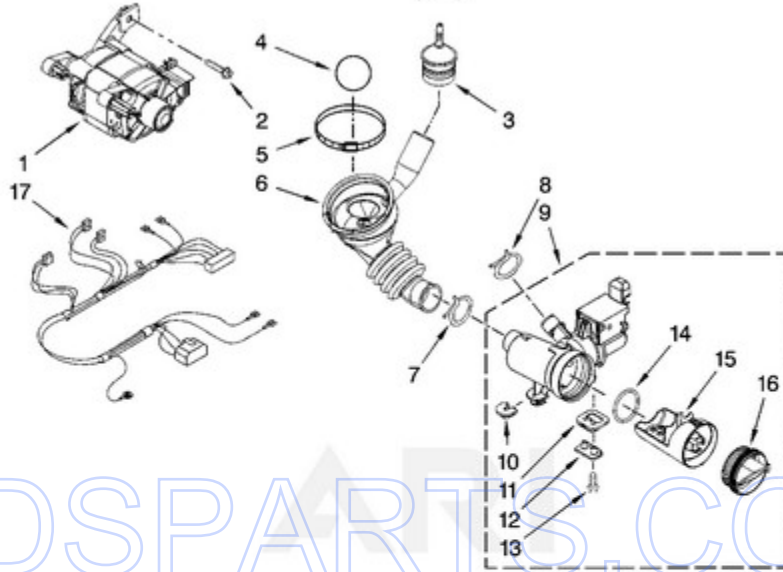

MAH22PRAW1 - 04 - DISPENSER PARTS

**DISPENSER PARTS**

For Model: MAH22PRAW1  
(White)

<b>Ref #</b>	<b>Part #</b>	<b>Description</b>	<b>Qty</b>	<b>Context</b>	<b>Note</b>	<b>MSRP</b>
1	8540751	Valve, Inlet				
2	8540065	Hose, Valve To Dispenser				
3	370450	Clamp, Hose				
4	8540282	SCREW				
5	8540042	Nozzle, Inlet				
6	8540393	Cam, Actuator				
7	8540394	Lever, Water Distribution				
8	W10143587	Actuator				
9	W10137428	Handle Assembly, Drawer				
10	8281276	Clamp, Hose				
11	8540395	Connection, Lever				
12	8540058	DISPENSER				
13	8540053	Nozzle, Distribution				
14	8540063	Hose, Dispenser To Tub				
15	W10137456	Screw, 8-18 X 1/2				
16	8540399	Cover, Detergent Drawer				
17	8540402	Drawer, Detergent				
18	W10137402	Hook, Drawer				
19	8540429	Siphon, Bleach/Softener				
20	W10137430	FACIA/OVERLAY, DRAWER				
21	W10137460	Cover, Handle				

MAH22PRAW1 - 05 - PUMP AND MOTOR PARTS

**PUMP AND MOTOR PARTS**

For Model: MAH22PRAW1  
(White)

BDSPARTS.COM

<b>Ref #</b>	<b>Part #</b>	<b>Description</b>	<b>Qty</b>	<b>Context Note</b>	<b>MSRP</b>
1	W10140579	Motor, Drive			
2	8540134	Bolt, Motor			
3	8540180	Air Trap			
4	8540013	BALL			
5	8540008	CLAMP			
6	8540012	Hose, Tub to Pump			
7	370448	Clamp, Hose			
8	356138	Clamp, Drain Hose			
9	W10130913	Pump (Complete)			
9	8540094	Pump Motor Only (Not Illustrated)			
10	W10191886	Foot, Rubber (Slider)			
11	W10191880	Foot, Rubber (Lock)			
12	W10190649	Cap, Lock Foot			
13	W10167905	Screw, 10-16 x 1.00 (2)			
14	W10201457	Seal, Filter Cap			
15	W10190647	Filter (Includes Items 14 & 16)			
16	W10190648	Cap, Filter (Includes Items 14 & 15)			
17	W10166995	Harness, Motor			