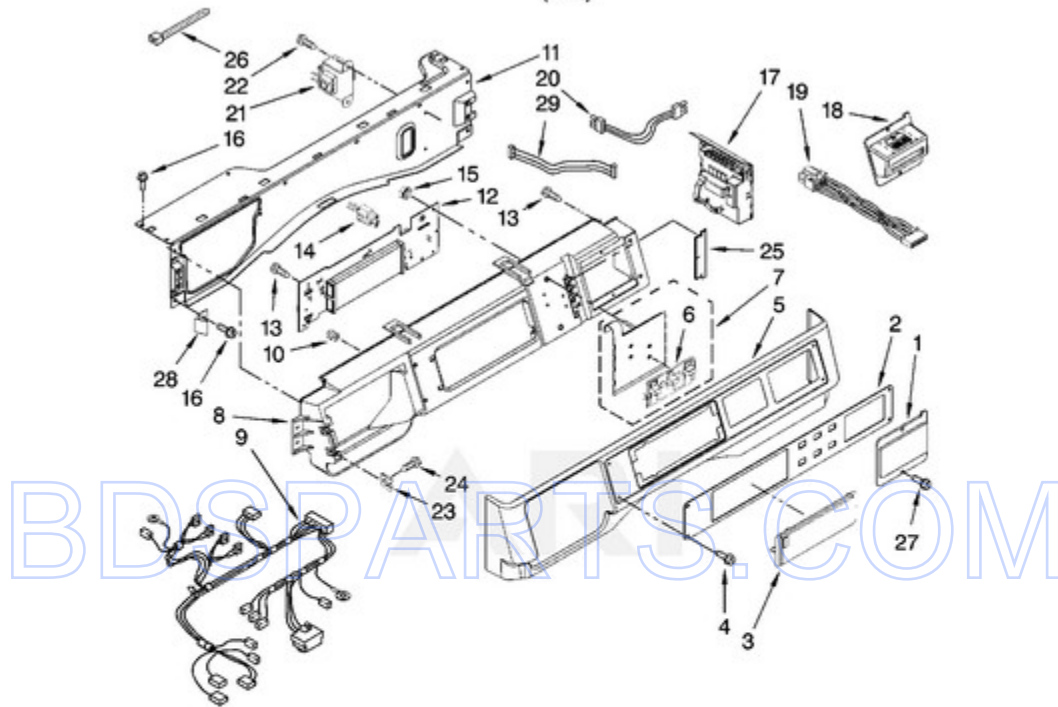

BDSPARTS.COM

MAH22PRAW1 - 02 - DOOR AND LATCH PARTS

**DOOR AND LATCH PARTS**

For Model: MAH22PRAW1  
(White)

W10244306

Page design © 2004-2017 by ARI Network Services, Inc.

Ref #	Part #	Description	Qty	Context	Note	MSRP
1	W10130455	Bellow				
2	8540108	Clamp, Bellow				
3	W10153867	Lock, Door				
4	8540725	SCREW				
5	8540221	Hook, Door				
6	W10117474	Handle, Door (Includes Item 19)				
7	W10112914	Trim Ring, Outer Door				
8	8540107	Clamp, Bellow (Front)				
9	8540115	Clamp, Support				
10	8540114	Clamp, Glass (2)				
11	8540513	SCREW				
12	W10137404	Frame, Door Front Assembly				
13	W10112078	Glass, Door				
14	W10138523	Frame, Door Back Support				
15	W10118967	Hinge, Door				
16	8540284	SCREW				
17	8540282	SCREW				
18	W10015090	Screw				
19	W10112927	Pad, Door Handle				

BDS PARTS.COM

MAH22PRAWW1 - 03 - CONTROL PANEL PARTS

**CONTROL PANEL PARTS**

For Model: MAH22PRAWW1  
(White)

Ref #	Part #	Description	Qty	Context Note	MSRP
1	W10137477	Cover, Card Reader			
2	W10137437	Facia / Overlay			
3	W10131114	Cover, Display			
4	W10137457	Screw, 8-32 X 1/2			
5	W10137458	Console, Outer			
6	W10131113	Push Button (2)			
7	W10135389	Push Button & Switch Assembly			
8	W10137426	Console, Inner			
9	W10166474	Harness, Wiring (Main)			
10	W10189313	Insert			
11	W10137396	Bracket, Console			
12	W10137418	User Interface			
13	489136	Screw, 3-24 X 3/8			
14	W10133282	Jumper, Service Vault Switch			
15	W10139046	Nut 6-32			
16	W10015090	Screw, 8-18 x 5/8			
17	W10141556	Microcomputer, Machine Control			
18	W10137454	Bezel, Card Reader			
19	W10133304	HARNESS, WIRING (CARD READER)			
20	W10155149	Harness, Wiring (Console UIC)			
21	W10131839	TRANSFORMER 120 TO 22.5 VAC.			
22	8540329	Screw, 8-18 X 7/16			
23	9781235	Nut, U-Type (2)			
24	W10131119	Screw, 8-18 X 1/2			
25	W10187276	SEAL, CONSOLE			
26	3429563	Cable Tie			
27	W10001220	Screw, 3-24 x 3/8			
28	W10137488	Clip, Console			
29	W10155150	Harness, Test			