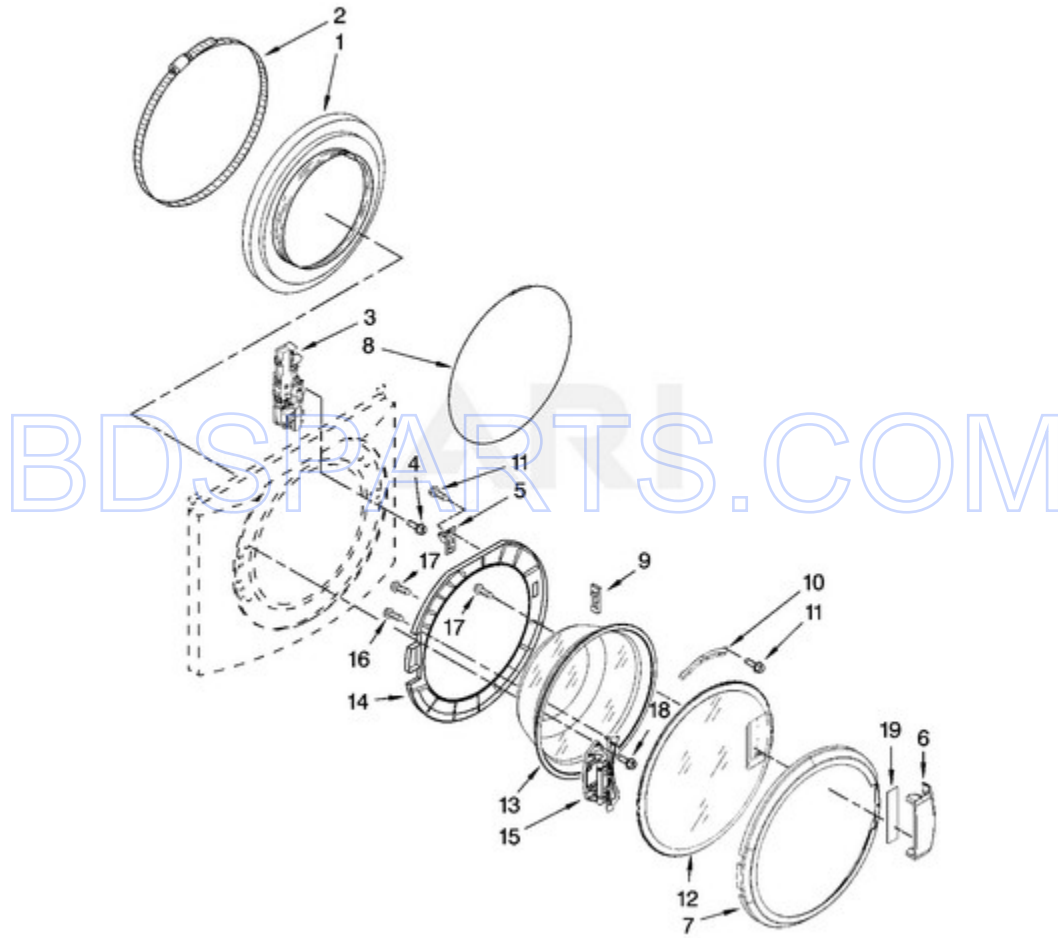

MAH22PRAW1 - 02 - DOOR AND LATCH PARTS

DOOR AND LATCH PARTS

For Model: MAH22PRAW1
(White)

W10244306

Page design © 2004-2017 by ARI Network Services, Inc.

Ref #	Part #	Description	Qty	Context	Note	MSRP
1	W10130455	Bellow				
2	8540108	Clamp, Bellow				
3	W10153867	Lock, Door				
4	8540725	SCREW				
5	8540221	Hook, Door				
6	W10117474	Handle, Door (Includes Item 19)				
7	W10112914	Trim Ring, Outer Door				
8	8540107	Clamp, Bellow (Front)				
9	8540115	Clamp, Support				
10	8540114	Clamp, Glass (2)				
11	8540513	SCREW				
12	W10137404	Frame, Door Front Assembly				
13	W10112078	Glass, Door				
14	W10138523	Frame, Door Back Support				
15	W10118967	Hinge, Door				
16	8540284	SCREW				
17	8540282	SCREW				
18	W10015090	Screw				
19	W10112927	Pad, Door Handle				

BDS PARTS.COM