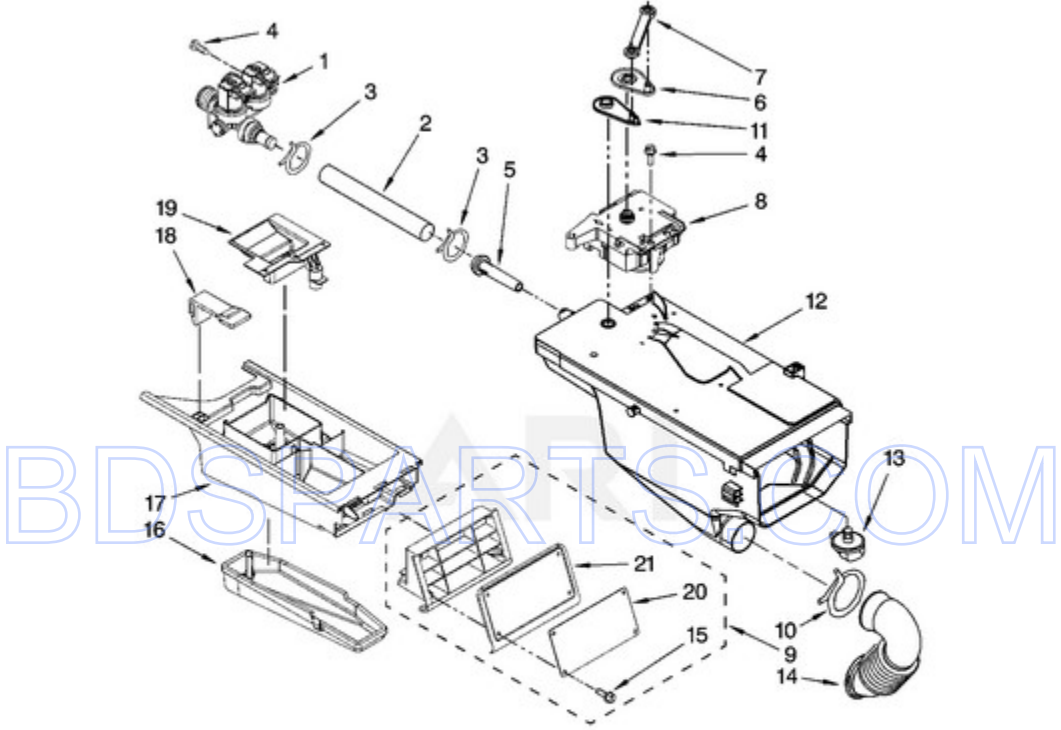

MAH22PRAW1 - 04 - DISPENSER PARTS

DISPENSER PARTS

For Model: MAH22PRAW1
(White)

Ref #	Part #	Description	Qty	Context	Note	MSRP
1	8540751	Valve, Inlet				
2	8540065	Hose, Valve To Dispenser				
3	370450	Clamp, Hose				
4	8540282	SCREW				
5	8540042	Nozzle, Inlet				
6	8540393	Cam, Actuator				
7	8540394	Lever, Water Distribution				
8	W10143587	Actuator				
9	W10137428	Handle Assembly, Drawer				
10	8281276	Clamp, Hose				
11	8540395	Connection, Lever				
12	8540058	DISPENSER				
13	8540053	Nozzle, Distribution				
14	8540063	Hose, Dispenser To Tub				
15	W10137456	Screw, 8-18 X 1/2				
16	8540399	Cover, Detergent Drawer				
17	8540402	Drawer, Detergent				
18	W10137402	Hook, Drawer				
19	8540429	Siphon, Bleach/Softener				
20	W10137430	FACIA/OVERLAY, DRAWER				
21	W10137460	Cover, Handle