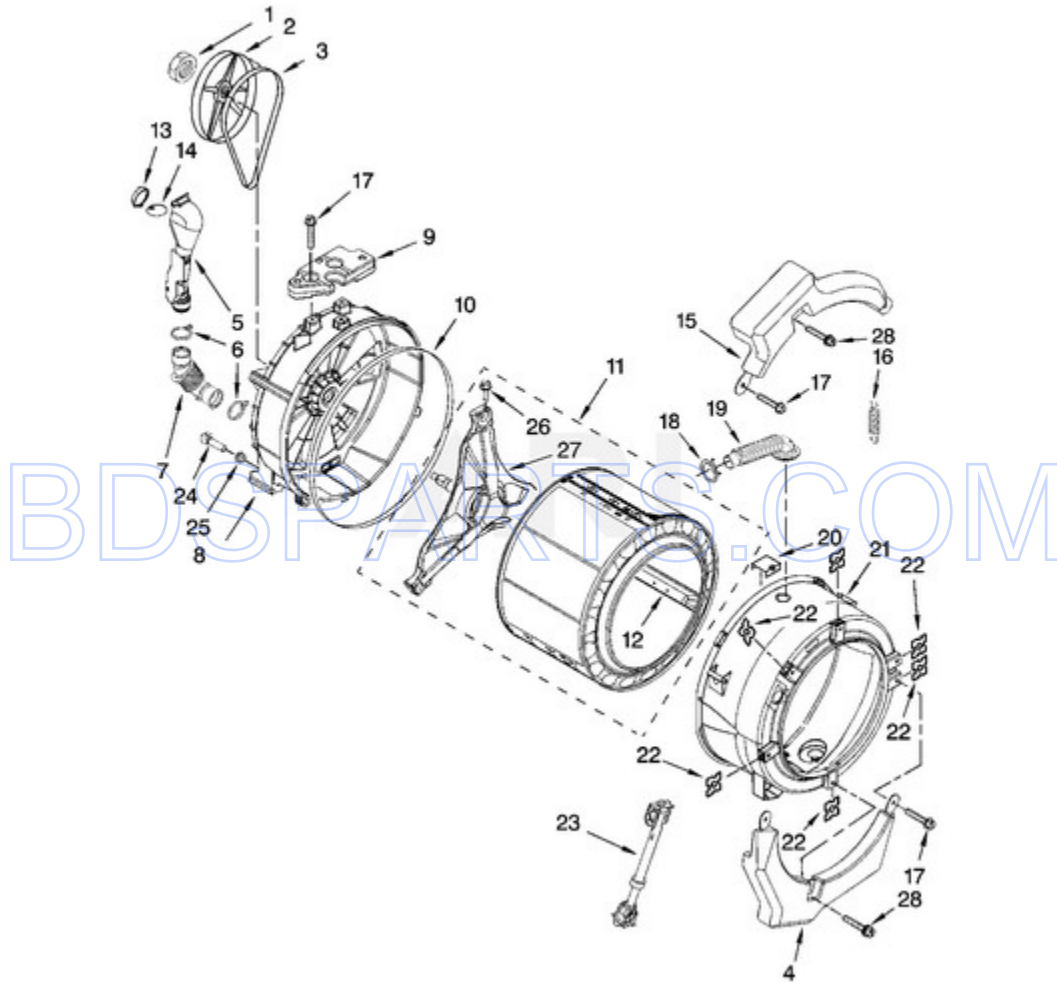

MAH22PRAW1 - 05 - PUMP AND MOTOR PARTS

**PUMP AND MOTOR PARTS**

For Model: MAH22PRAW1  
(White)

BDSPARTS.COM

<b>Ref #</b>	<b>Part #</b>	<b>Description</b>	<b>Qty</b>	<b>Context Note</b>	<b>MSRP</b>
1	W10140579	Motor, Drive			
2	8540134	Bolt, Motor			
3	8540180	Air Trap			
4	8540013	BALL			
5	8540008	CLAMP			
6	8540012	Hose, Tub to Pump			
7	370448	Clamp, Hose			
8	356138	Clamp, Drain Hose			
9	W10130913	Pump (Complete)			
9	8540094	Pump Motor Only (Not Illustrated)			
10	W10191886	Foot, Rubber (Slider)			
11	W10191880	Foot, Rubber (Lock)			
12	W10190649	Cap, Lock Foot			
13	W10167905	Screw, 10-16 x 1.00 (2)			
14	W10201457	Seal, Filter Cap			
15	W10190647	Filter (Includes Items 14 & 16)			
16	W10190648	Cap, Filter (Includes Items 14 & 15)			
17	W10166995	Harness, Motor			

MAH22PRAW1 - 06 - TUB AND BASKET PARTS

**TUB AND BASKET PARTS**

For Model: MAH22PRAW1  
(White)

W10244306

Page design © 2004-2017 by ARI Network Services, Inc.

Ref #	Part #	Description	Qty	Context	Note	MSRP
1	8533999	Nut, Pulley				
2	8540088C	PULLEY				
3	W10116215	Belt, Drive				
4	W10151304	Counterweight, Front Lower				
5	W10142720	Pipe, Ventilation				
6	8540010	Clamp, Vent Hose				
7	8540019	Hose, Exhaust				
8	W10202942	Tub, Rear (Includes Items 10, 21 & 22)				
9	8540602	Counterweight, Rear				
10	8540090	Gasket, Tub				
11	W10165321	Basket, Complete				
12	W10118982	Baffle, Tub				
13	W10142721	CONNECTOR - VENTILATION				
14	W10142722	FLAP, VENTILATION				
15	W10151303	Counterweight, Front Upper				
16	W10010360	Spring, Suspension				
17	W10094780	Bolt, Counterweight Mtg.				
18	3363365	Clamp, Hose				
19	8540015	Hose, Exhaust				
20	8540092	Clamp, Tub				
21	W10112659	Tub, Front (Includes Items 8, 10 & 22)				
22	8540072	Nut, Push-In				
23	W10163171	Shock Absorber (3)				
24	8540226	Negative Thermistor Control				
25	8540766	Seal, Rubber				
26	8540382	SCREW				
27	8540457	Crosspiece Assembly				
28	W10174473	Bolt Assembly, Counterweight Center Hole				