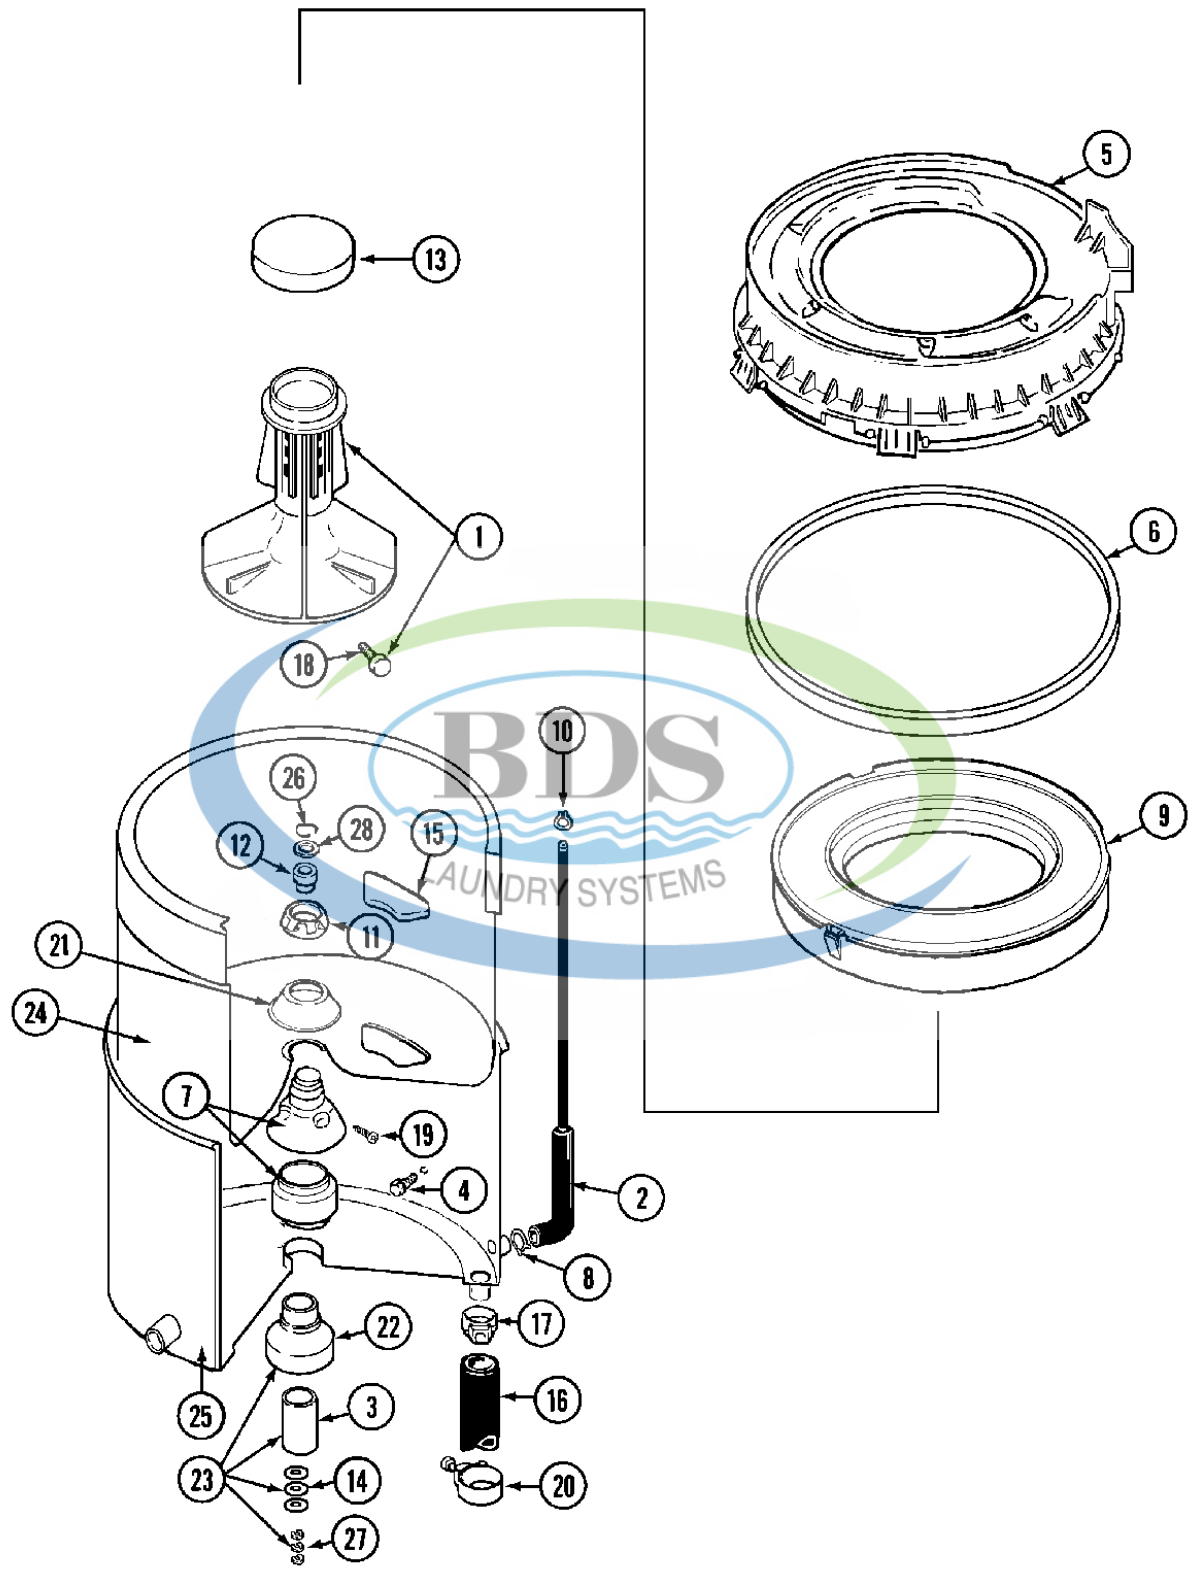

Ref #	Part Number	Qty.	Description
1	211726	2	HINGE, BALL
2	489355	1	SCREW, CAP
2	NLA	1	CAP, TOP COVER
3	489128	2	SCREW, GROUND WIRE
4	NLA	1	BRACKET, PLUNGER
5	213501	2	SCREW, LID SWITCH
6	22001311	1	UNBALANCE LEVER ASSEMBLY
7	213720	1	SPRING
8	NLA	1	GROMMET, CORD
9	NLA	1	(WHT)
9	NLA	-	TOP (ALM)
10	25-7809	2	SCREW, PLUNGER BRACKET
11	NLA	1	LEVER, UNBALANCE
12	NLA	1	CLAMP, GROUND (W/SCREW)
13	NLA	1	GROUND WIRE, SUPPORT PLATE
14	22001341	1	LID W/LEGEND (WHT)
14	NLA	-	(W/LEGEND-ALM)
15	212716	2	BUMPER, LID
16	279347	1	SWITCH, LID (W/O TUB LIGHT)
17	216255	1	PLUNGER, LID SWITCH
18	NLA	2	WASHER, BRACKET
19	22001678	1	BRACKET, SWITCH & FUSE
20	NLA	1	CORD, POWER
21	NLA	2	SCREW & FASTENER ASSEMBLY
22	489355	1	SCREW, BRACKET

Ref #	Part Number	Qty.	Description
1	208543	1	AGITATOR (W/LOCK SCREW)
2	22001619	1	TUBE, WATER LEVEL SWITCH
3	211130	1	LINER, TUB BEARING
4	200744	1	BOLT & GASKET ASSEMBLY (SHORT)
4	W10175938	2	(LONG)
5	22001299	1	TUB COVER & GASKET ASSEMBLY
5	12001270	1	COVER ASSY., TUB
6	22001007	1	GASKET, TUB COVER
7	6-2095720	1	MOUNTING STEM REPAIR KIT
8	285655	1	CLAMP, 1-1/16"
9	22001142	1	RING, BALANCE (W/CONCRETE)
10	596669	1	CLAMP, WATER LEVEL SWITCH TUBE
11	6-2110472	1	NUT, CLAMPING (INNER TUB)
12	6-0A57420	1	SEAL, AGITATOR DRIVE SHAFT
13	215532	1	CAP, AGITATOR
14	211100	3	WASHER, CUSHION
15	215980	2	PLUG, TUB
16	Y212989	1	HOSE, OUTER TUB
17	285655	1	CLAMP, HOSE
18	NLA	1	SCREW & WASHER ASSEMBLY
19	22001423	1	SET SCREW, MOUNTING STEM
20	3367052	1	CLAMP, TUB HOSE
21	211210	1	WASHER, CLAMPING NUT
22	6-2040130	1	BEARING, TUB
23	6-2040130	1	TUB BEARING REPAIR KIT
24	NLA	1	TUB, INNER
25	22003312	1	TUB, OUTER (LARGE)
26	Y015667	1	RETAINING RING
27	NLA	3	WASHER, LOCK
28	Y015666	1	WASHER, RETAINING