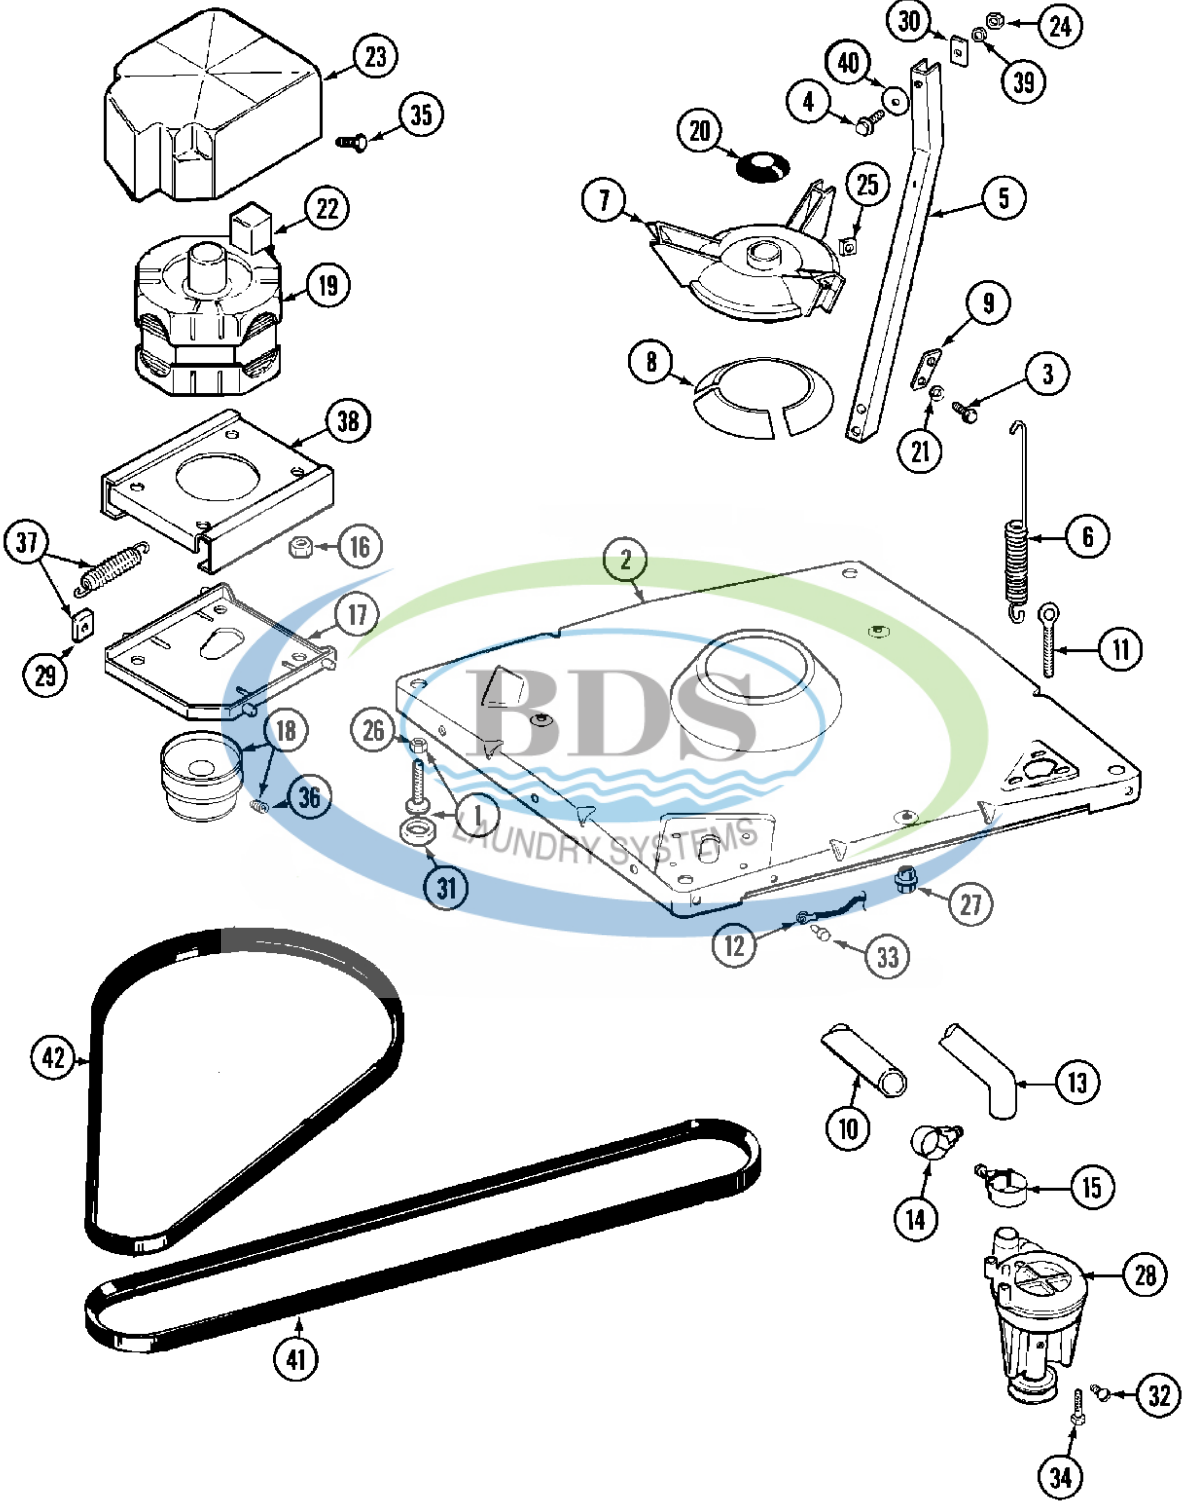

Ref #	Part Number	Qty.	Description
1	211726	2	HINGE, BALL
2	489355	1	SCREW, CAP
2	NLA	1	CAP, TOP COVER
3	489128	2	SCREW, GROUND WIRE
4	NLA	1	BRACKET, PLUNGER
5	213501	2	SCREW, LID SWITCH
6	22001311	1	UNBALANCE LEVER ASSEMBLY
7	213720	1	SPRING
8	NLA	1	GROMMET, CORD
9	NLA	1	(WHT)
9	NLA	-	TOP (ALM)
10	25-7809	2	SCREW, PLUNGER BRACKET
11	NLA	1	LEVER, UNBALANCE
12	NLA	1	CLAMP, GROUND (W/SCREW)
13	NLA	1	GROUND WIRE, SUPPORT PLATE
14	22001341	1	LID W/LEGEND (WHT)
14	NLA	-	(W/LEGEND-ALM)
15	212716	2	BUMPER, LID
16	279347	1	SWITCH, LID (W/O TUB LIGHT)
17	216255	1	PLUNGER, LID SWITCH
18	NLA	2	WASHER, BRACKET
19	22001678	1	BRACKET, SWITCH & FUSE
20	NLA	1	CORD, POWER
21	NLA	2	SCREW & FASTENER ASSEMBLY
22	489355	1	SCREW, BRACKET

Ref #	Part Number	Qty.	Description
1	208543	1	AGITATOR (W/LOCK SCREW)
2	22001619	1	TUBE, WATER LEVEL SWITCH
3	211130	1	LINER, TUB BEARING
4	200744	1	BOLT & GASKET ASSEMBLY (SHORT)
4	W10175938	2	(LONG)
5	22001299	1	TUB COVER & GASKET ASSEMBLY
5	12001270	1	COVER ASSY., TUB
6	22001007	1	GASKET, TUB COVER
7	6-2095720	1	MOUNTING STEM REPAIR KIT
8	285655	1	CLAMP, 1-1/16"
9	22001142	1	RING, BALANCE (W/CONCRETE)
10	596669	1	CLAMP, WATER LEVEL SWITCH TUBE
11	6-2110472	1	NUT, CLAMPING (INNER TUB)
12	6-0A57420	1	SEAL, AGITATOR DRIVE SHAFT
13	215532	1	CAP, AGITATOR
14	211100	3	WASHER, CUSHION
15	215980	2	PLUG, TUB
16	Y212989	1	HOSE, OUTER TUB
17	285655	1	CLAMP, HOSE
18	NLA	1	SCREW & WASHER ASSEMBLY
19	22001423	1	SET SCREW, MOUNTING STEM
20	3367052	1	CLAMP, TUB HOSE
21	211210	1	WASHER, CLAMPING NUT
22	6-2040130	1	BEARING, TUB
23	6-2040130	1	TUB BEARING REPAIR KIT
24	NLA	1	TUB, INNER
25	22003312	1	TUB, OUTER (LARGE)
26	Y015667	1	RETAINING RING
27	NLA	3	WASHER, LOCK
28	Y015666	1	WASHER, RETAINING