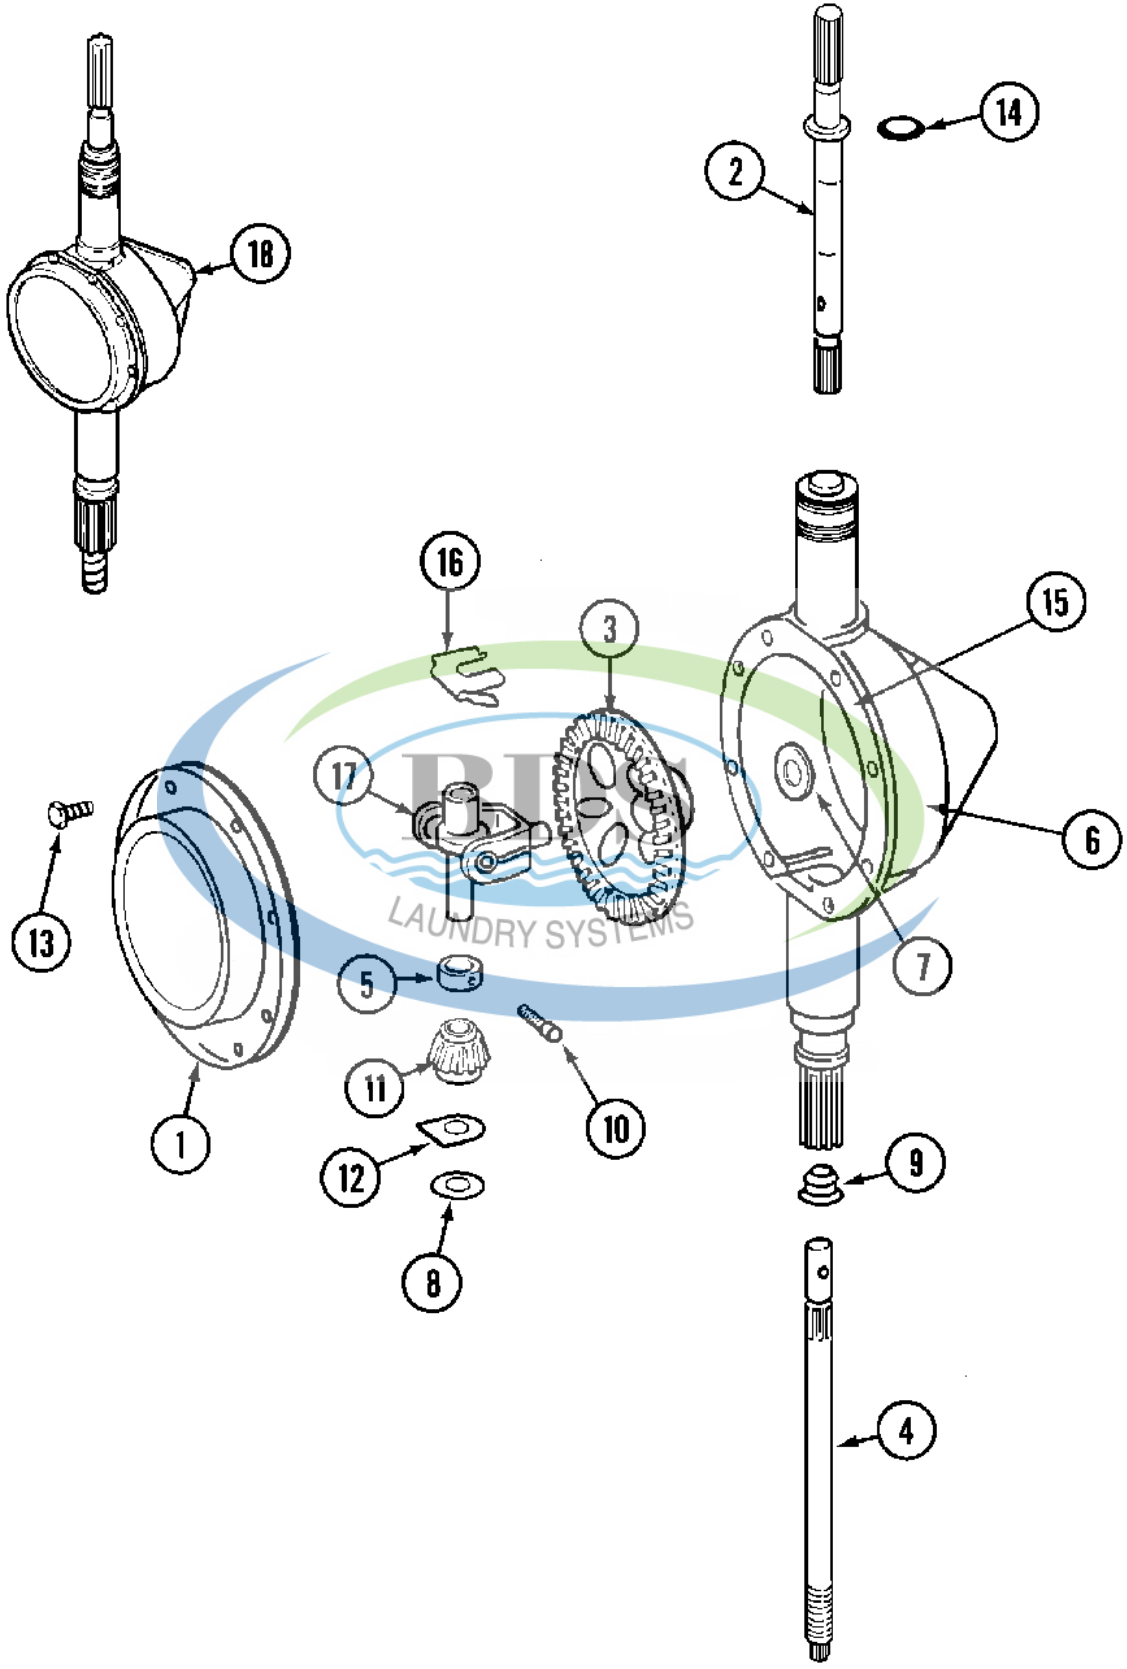

Ref #	Part Number	Qty.	Description
1	NLA	1	COVER, TRANSMISSION
2	6-2097820	1	SHAFT, AGITATOR (W/SPRING)
3	6-2067130	1	GEAR, BEVEL
4	NLA	1	SHAFT, CENTER
5	NLA	1	COLLAR (LWR)
6	6-2097790	1	HOUSING, TRANSMISSION
7	NLA	1	WASHER, BEVEL GEAR
8	6-2114830	1	WASHER, SPLINED
9	207843	1	SEAL, LIP (CENTER SHAFT)
10	Y206629	1	PIN, COLLAR
11	W10221114	1	PINION
12	215395	1	PLATE, CLUTCH
13	NLA	8	SCREW, TRANSMISSION COVER
14	210690	1	SEAL, RUBBER
15	675652	1	SILASTIC, ADHESIVE SEALANT
16	215581	1	SPRING, AGITATOR SHAFT
17	6-2066850	1	BLOCK, TORQUE AND YOKE ASSEMBL
18	6-2097790	1	TRANSMISSION (COMPLETE)