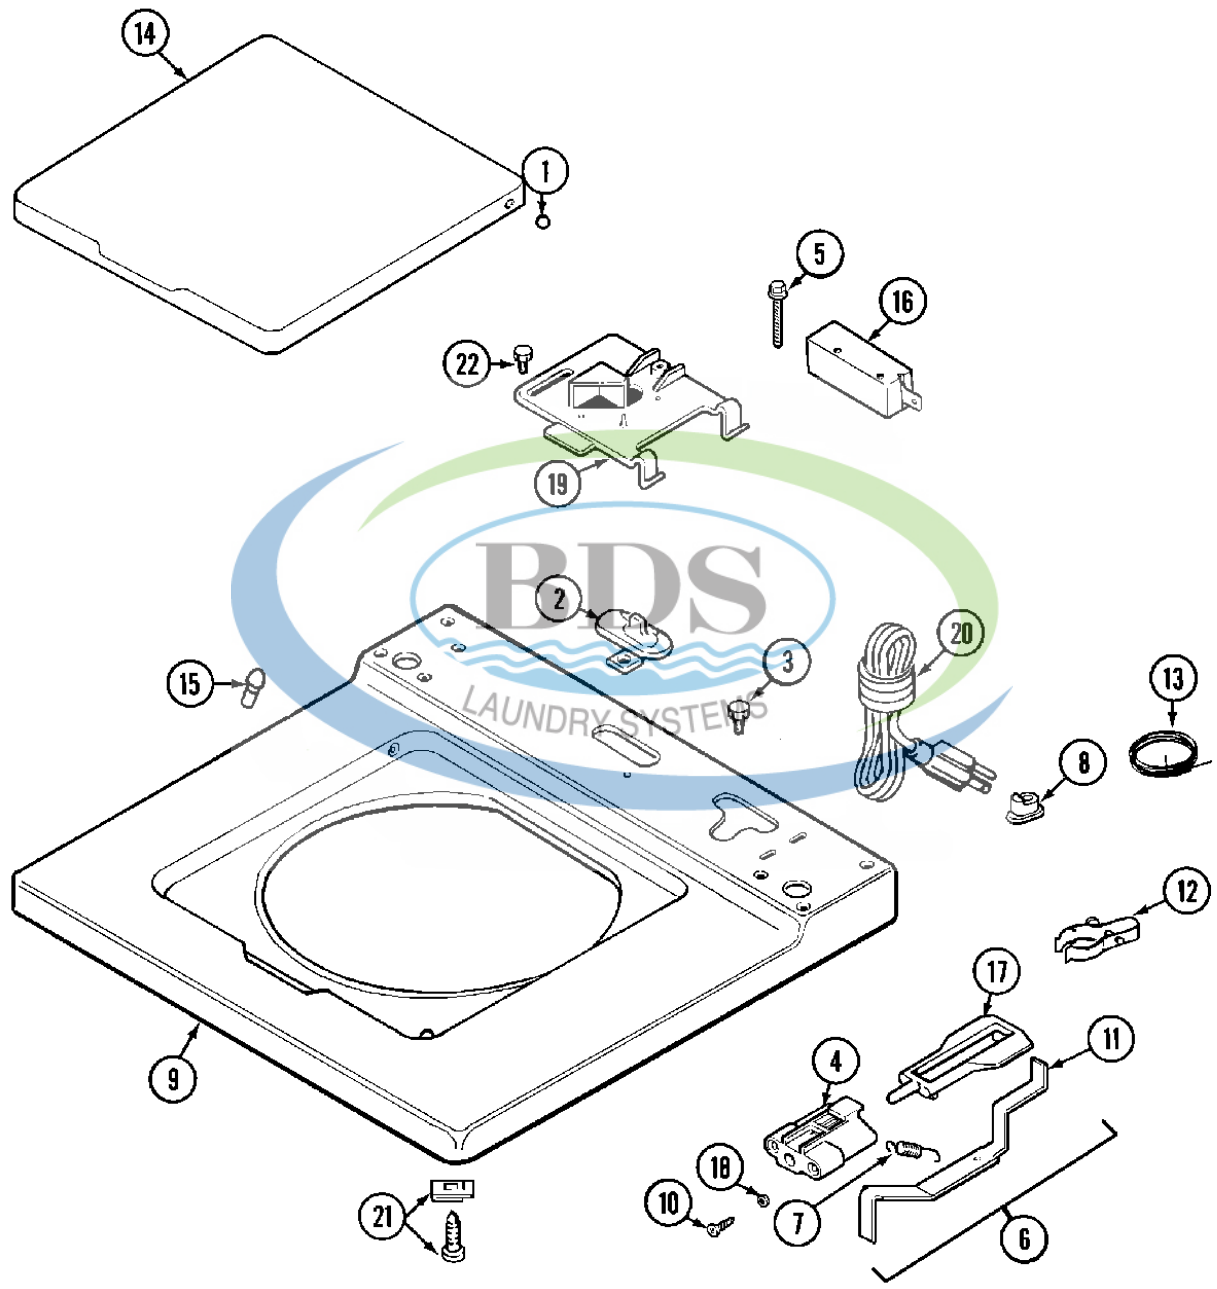

Ref #	Part Number	Qty.	Description
1	211726	2	HINGE, BALL
2	489355	1	SCREW, CAP
2	NLA	1	CAP, TOP COVER
3	489128	2	SCREW, GROUND WIRE
4	NLA	1	BRACKET, PLUNGER
5	213501	2	SCREW, LID SWITCH
6	22001311	1	UNBALANCE LEVER ASSEMBLY
7	213720	1	SPRING
8	NLA	1	GROMMET, CORD
9	NLA	1	(WHT)
9	NLA	-	TOP (ALM)
10	25-7809	2	SCREW, PLUNGER BRACKET
11	NLA	1	LEVER, UNBALANCE
12	NLA	1	CLAMP, GROUND (W/SCREW)
13	NLA	1	GROUND WIRE, SUPPORT PLATE
14	22001341	1	LID W/LEGEND (WHT)
14	NLA	-	(W/LEGEND-ALM)
15	212716	2	BUMPER, LID
16	279347	1	SWITCH, LID (W/O TUB LIGHT)
17	216255	1	PLUNGER, LID SWITCH
18	NLA	2	WASHER, BRACKET
19	22001678	1	BRACKET, SWITCH & FUSE
20	NLA	1	CORD, POWER
21	NLA	2	SCREW & FASTENER ASSEMBLY
22	489355	1	SCREW, BRACKET