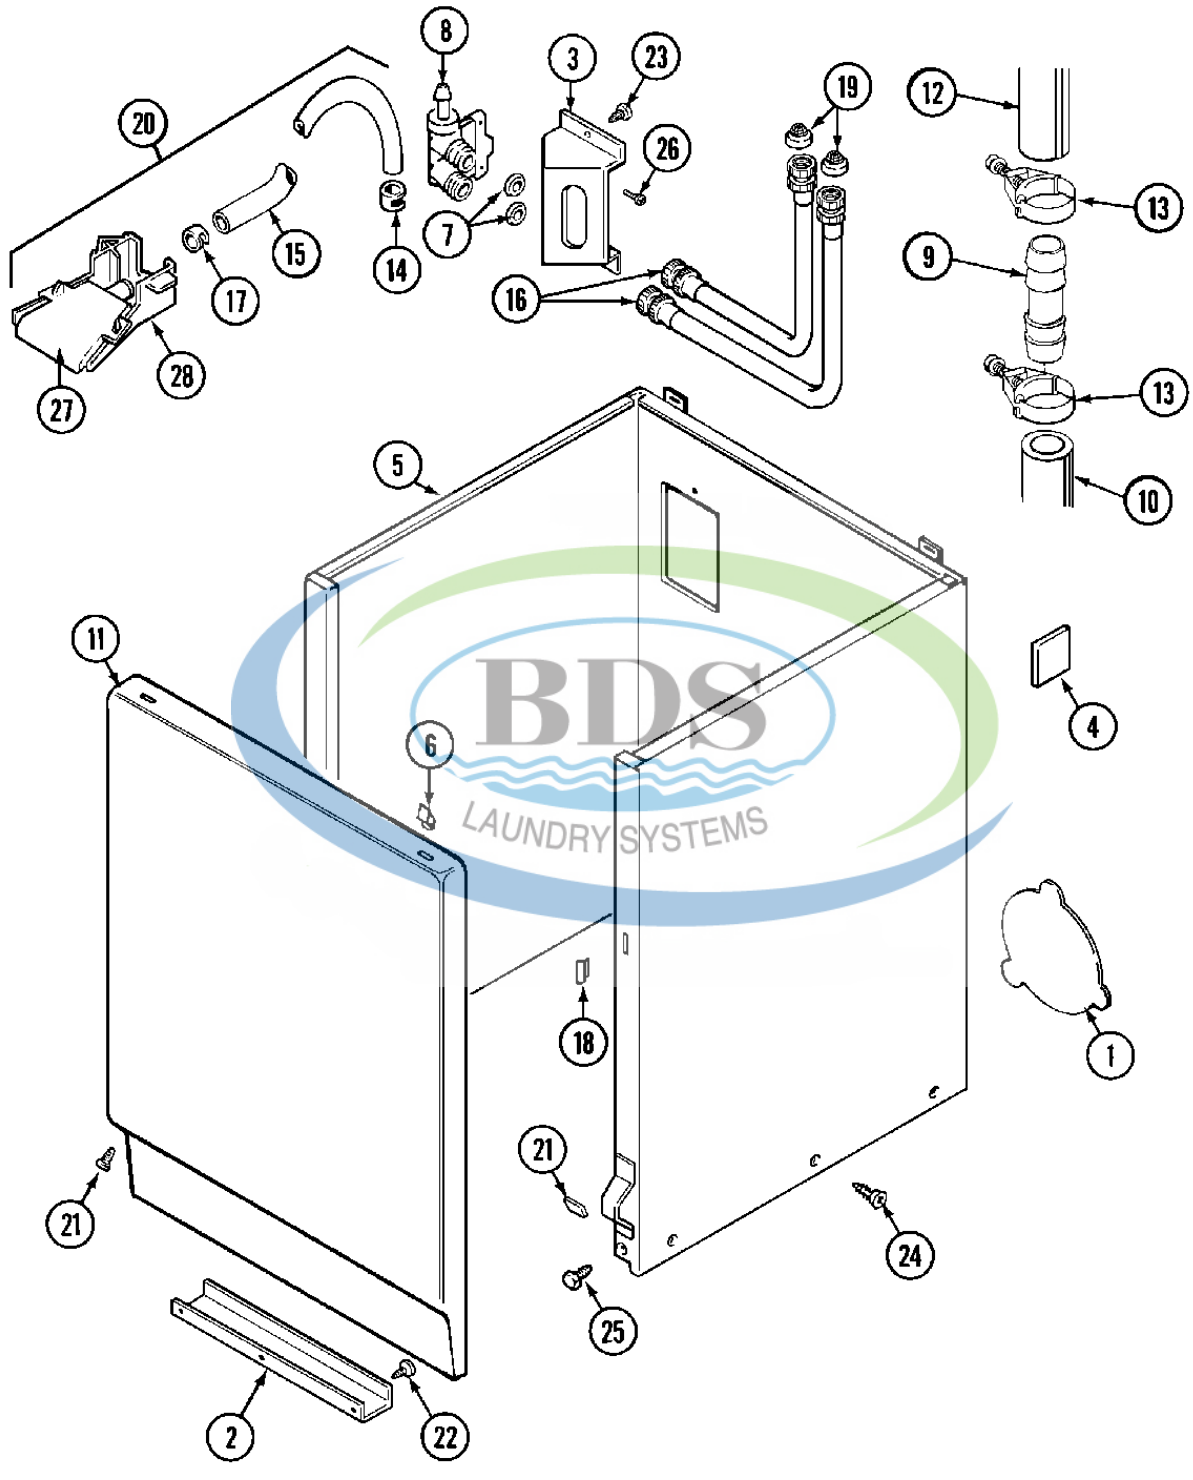

***CONTACT YOUR COMMERCIAL LAUNDRY DISTRIBUTOR**

Ref #	Part Number	Qty.	Description
1	NLA	1	CASE, COIN SLIDE (WHT)
1	NLA	-	(ALM)
2	208884	1	BOX, COIN (WHT)----SUB
2	208884	-	(ALM)
3	W10139762	1	NUT, LOCK
4	NLA	1	STRAP, MOUNTING
5	211294	1	SCREW, MOUNTING STRAP
6	NLA	1	WASHER, STRAP SCREW
7	NLA	1	GASKET, METER CASE
8	Y052740	1	NUT, CASE MOUNTING
9	W10137328	2	RETAINER, LOCKING BOLT
9	213035	2	BOLT, LOCKING
10	NLA	2	LOCKWASHER, LOCKING BOLT
11	NLA	1	SPRING, RETURN BUTTON
12	212328	1	NUT, LOCK CAM
13	W10133266	1	CAM, LOCK
14	W10177242	1	LOCKWASHER, LOCK CAM
15	NLA	1	NUT, LOCK CAM
16	NLA	1	LOCK CAM ASSEMBLY
17	33001250	1	SWITCH, SENSOR
18	NLA	1	COIN DROP ASSEMBLY
18	NLA	-	(CAN.)
19	NLA	1	COIN DROP
19	NLA	-	(CAN.)
20	NLA	1	BUTTON, RETURN
21	NLA	1	DOOR, ACCESS (WHT)
21	NLA	-	(ALM)
22	22001354	1	LOCKWASHER, LOCK CAM
23	NLA	1	LOCKWASHER, DOUBLE ``D``
23	NLA	1	NUT, LOCK CAM
24	206799	1	OPTIC SWITCH ASSY. (6 WIRE)
25	3395530	1	SCREW, OPTIC SWITCH
26	NLA	3	SCREW, COIN DROP
27	NLA	1	PLATE, MOUNTING
28	NLA	1	BRACKET, SWITCH
29	90767	1	SCREW, SWITCH BRACKET
30	NLA	1	HARNESS, WIRE (SENSOR SW)

Ref #	Part Number	Qty.	Description
1	211726	2	HINGE, BALL
2	489355	1	SCREW, CAP
2	NLA	1	CAP, TOP COVER
3	489128	2	SCREW, GROUND WIRE
4	NLA	1	BRACKET, PLUNGER
5	213501	2	SCREW, LID SWITCH
6	22001311	1	UNBALANCE LEVER ASSEMBLY
7	213720	1	SPRING
8	NLA	1	GROMMET, CORD
9	NLA	1	(WHT)
9	NLA	-	TOP (ALM)
10	25-7809	2	SCREW, PLUNGER BRACKET
11	NLA	1	LEVER, UNBALANCE
12	NLA	1	CLAMP, GROUND (W/SCREW)
13	NLA	1	GROUND WIRE, SUPPORT PLATE
14	22001341	1	LID W/LEGEND (WHT)
14	NLA	-	(W/LEGEND-ALM)
15	212716	2	BUMPER, LID
16	279347	1	SWITCH, LID (W/O TUB LIGHT)
17	216255	1	PLUNGER, LID SWITCH
18	NLA	2	WASHER, BRACKET
19	22001678	1	BRACKET, SWITCH & FUSE
20	NLA	1	CORD, POWER
21	NLA	2	SCREW & FASTENER ASSEMBLY
22	489355	1	SCREW, BRACKET