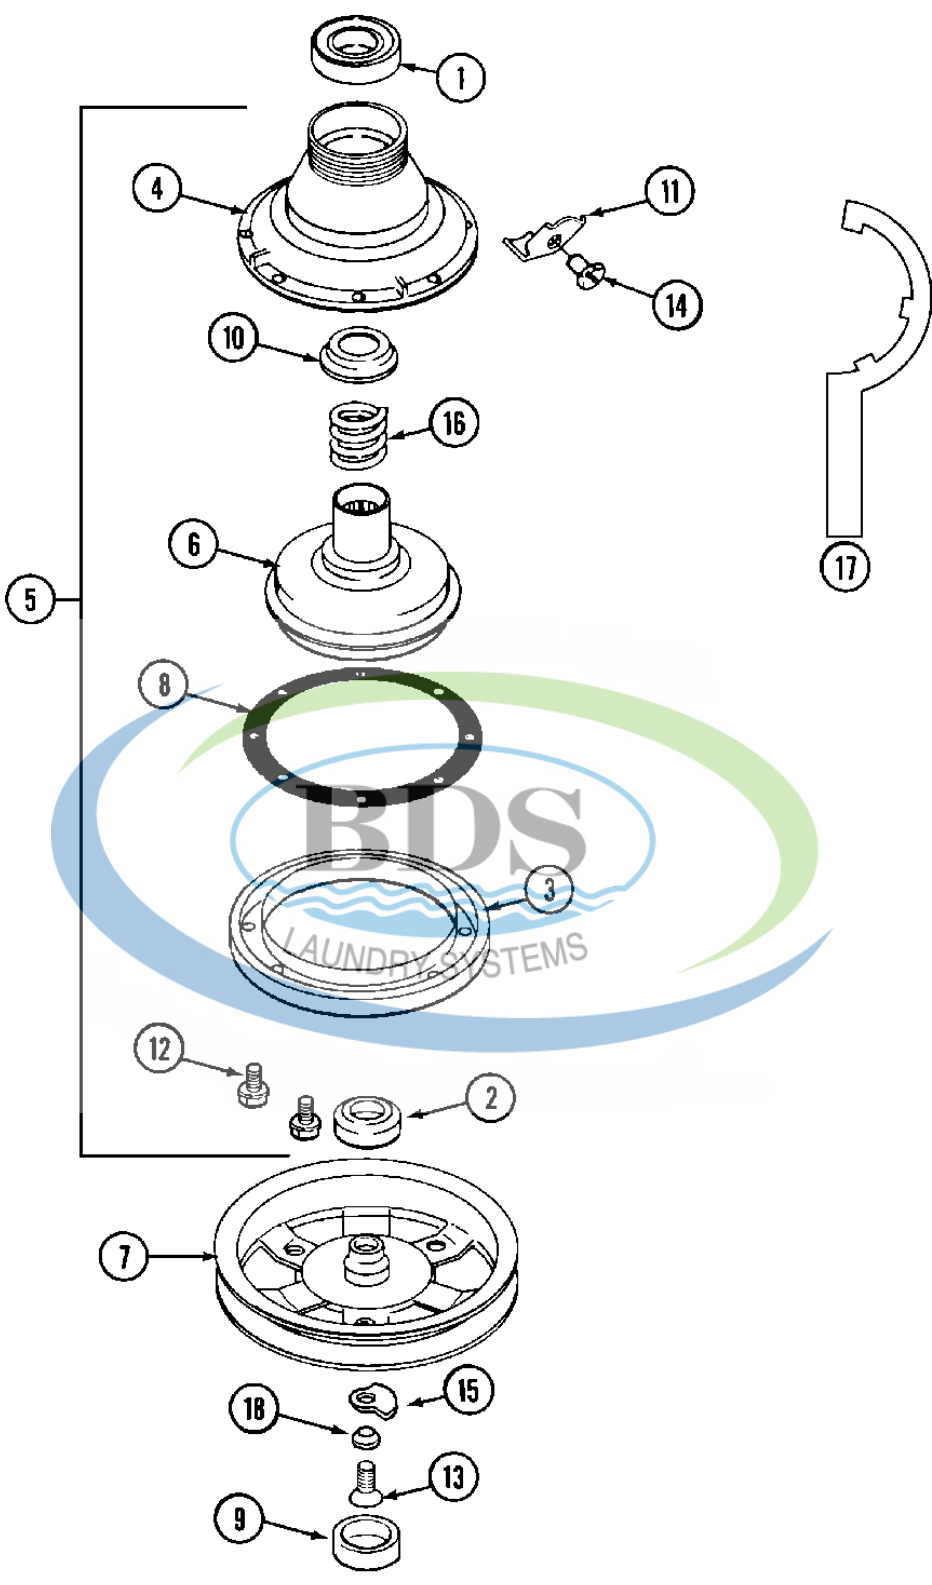

Ref #	Part Number	Qty.	Description
1	22003441	1	BALL BEARING, RADIAL----S
2	200835	1	BEARING, BRAKE ROTOR
3	6-2011900	1	DRUM, BRAKE
4	6-2011900	1	HOUSING, BRAKE
5	6-2011900	1	PACKAGE, BRAKE
6	6-2011900	1	ROTOR, BRAKE (W/FACING)
7	6-2301530	1	PULLEY, DRIVE
8	6-2011900	1	GASKET, BRAKE DRUM
9	NLA	1	CAP, OIL RETAINER
10	6-2011900	1	RETAINER, BRAKE SPRING
11	213325	1	CLIP, RETAINER
12	211000	8	SCREW, BRAKE DRUM (HEX HD)
13	912618	1	SCREW, DRIVE LUG
14	3934714	1	BOLT, RETAINING CLIP
15	211089	1	LUG, STOP
16	6-2011900	1	SPRING, BRAKE
17	NLA	1	TOOL, BRAKE PACKAGE ASSEMBLY
18	22003555	1	WASHER, LOCK (DRIVE LUG)