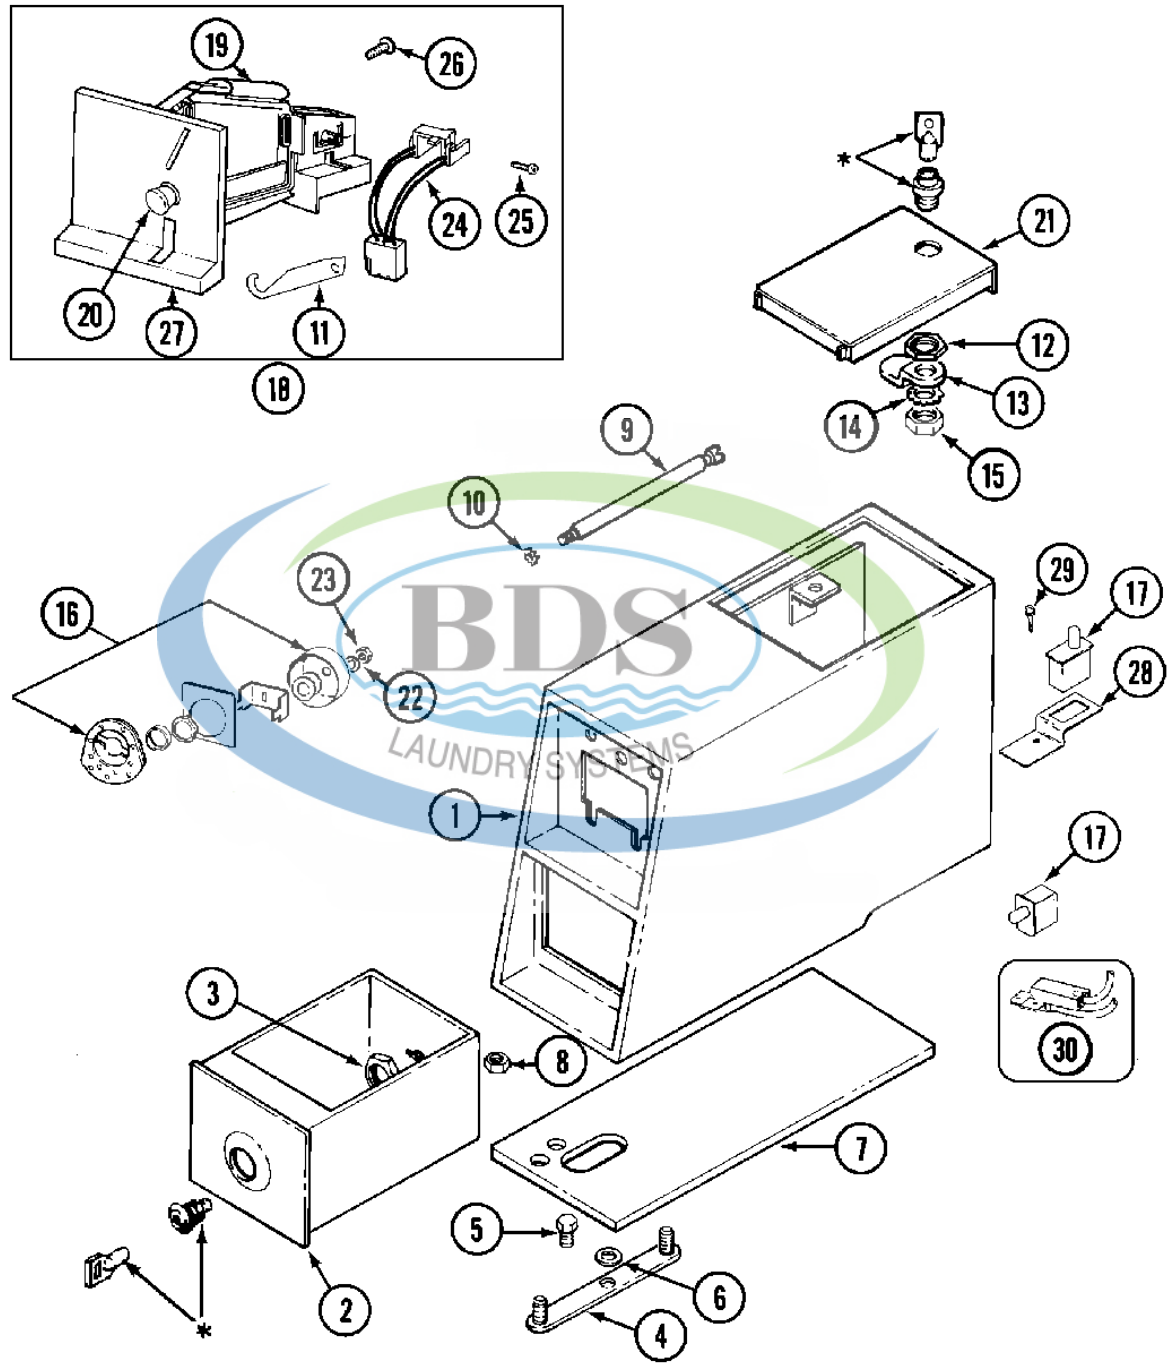

*CONTACT YOUR COMMERCIAL LAUNDRY DISTRIBUTOR

Ref #	Part Number	Qty.	Description
1	NLA	1	CASE, COIN SLIDE (WHT)
1	NLA	-	(ALM)
2	208884	1	BOX, COIN (WHT)----SUB
2	208884	-	(ALM)
3	W10139762	1	NUT, LOCK
4	NLA	1	STRAP, MOUNTING
5	211294	1	SCREW, MOUNTING STRAP
6	NLA	1	WASHER, STRAP SCREW
7	NLA	1	GASKET, METER CASE
8	Y052740	1	NUT, CASE MOUNTING
9	W10137328	2	RETAINER, LOCKING BOLT
9	213035	2	BOLT, LOCKING
10	NLA	2	LOCKWASHER, LOCKING BOLT
11	212328	1	NUT, LOCK CAM
12	W10133266	1	CAM, LOCK
13	W10177242	1	LOCKWASHER, LOCK CAM
14	NLA	1	NUT, LOCK CAM
15	NLA	1	LOCK CAM ASSEMBLY
16	33001250	2	SWITCH, SENSOR
16	NLA	2	SCREW, SENSOR SWITCH
17	NLA	1	COIN DROP ASSEMBLY
17	NLA	1	FACEPLATE
17	NLA	-	(CAN.)
18	NLA	1	BUTTON, RETURN
19	NLA	1	DOOR, ACCESS (WHT)
19	NLA	-	(ALM)
20	W10177242	1	LOCKWASHER, LOCK CAM
21	NLA	1	LOCKWASHER, DOUBLE ``D``
21	NLA	1	NUT, LOCK CAM
22	206799	1	OPTIC SWITCH ASSY. (6 WIRE)
23	3395530	1	SCREW, OPTIC SWITCH
24	NLA	3	SCREW, COIN DROP
25	NLA	1	BRACKET, SWITCH
26	90767	1	SCREW, SWITCH BRACKET
27	NLA	1	HARNES, WIRE (SENSOR SW)