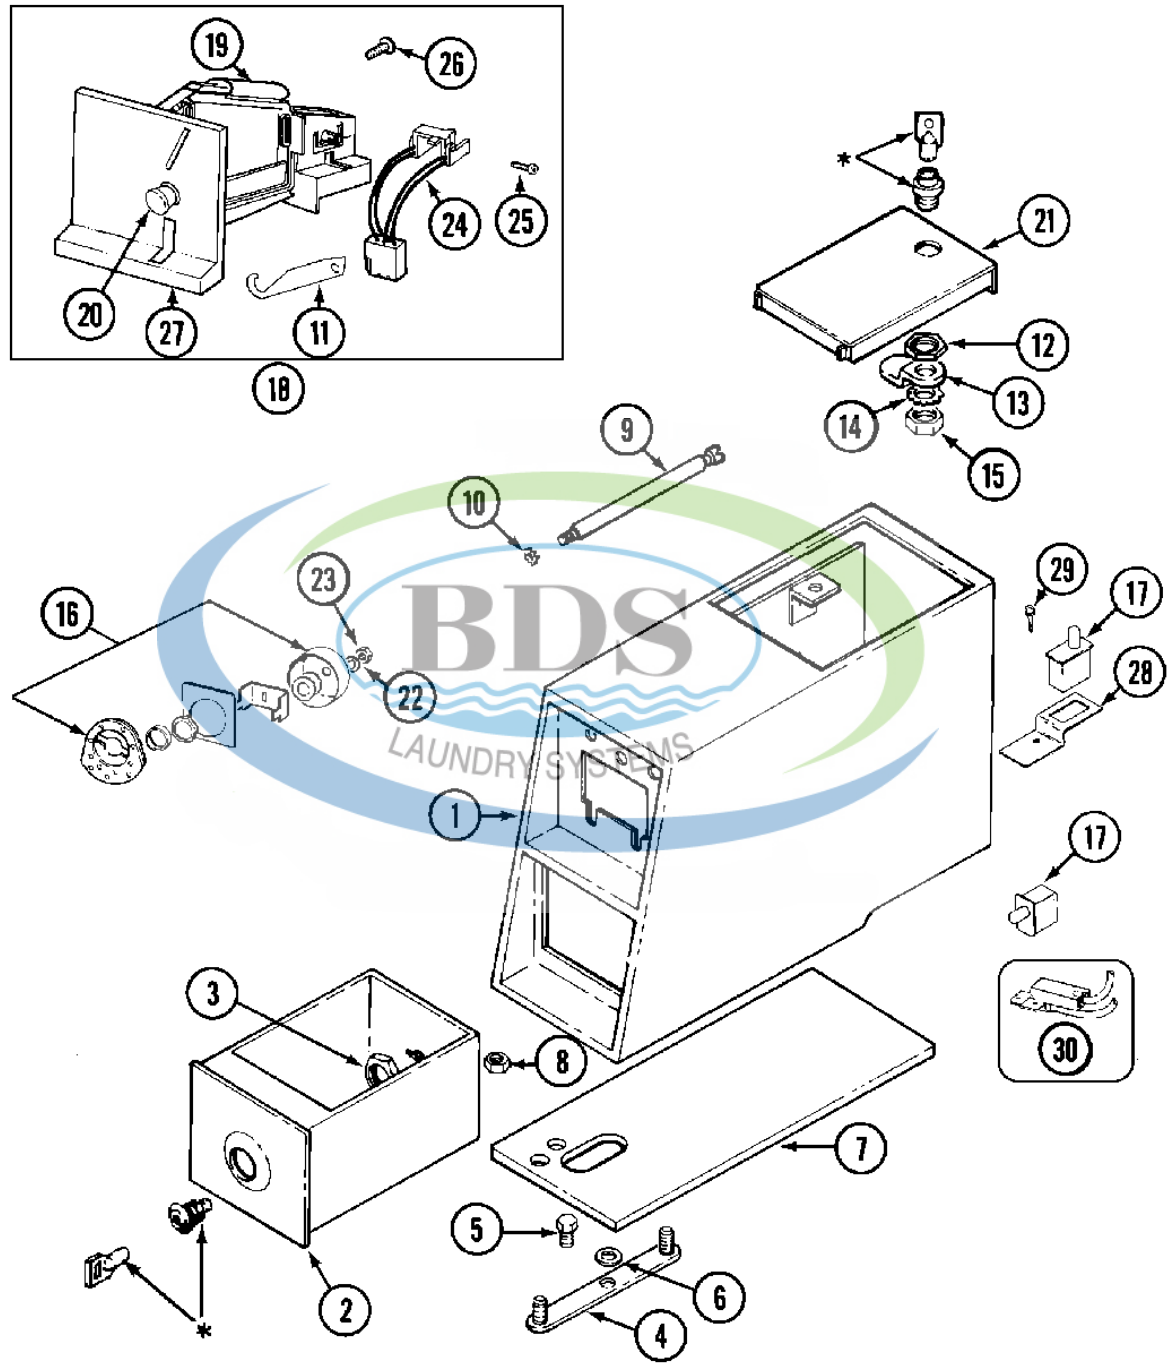

* CONTACT YOUR COMMERCIAL LAUNDRY DISTRIBUTOR

Ref #	Part Number	Qty.	Description
1	NLA	1	CASE, COIN METER (WHT)
1	NLA	-	(ALM)
2	208884	1	VAULT, COIN (WHT)
2	208884	-	(ALM)
3	W10139762	1	NUT, LOCK
4	NLA	1	STRAP, MOUNTING
5	211294	1	SCREW, MOUNTING STRAP
6	NLA	1	WASHER, STRAP SCREW
7	NLA	1	GASKET, METER CASE
8	Y052740	1	NUT, CASE MOUNTING
9	213035	2	BOLT, LOCKING
10	NLA	2	LOCK WASHER
11	NLA	1	BUTTON, RETURN
12	212328	1	NUT, CAM LOCK
13	W10133266	1	CAM, LOCK
14	W10177242	1	LOCKWASHER, LOCK CAM
15	NLA	1	NUT, LOCK CAM
16	NLA	1	LOCK CAM ASSEMBLY
17	W10447152	2	SWITCH, SENSOR (VAULT & DOOR)
18	NLA	1	COIN DROP ASSEMBLY
18	NLA	-	(CAN.)
19	NLA	1	COIN DROP
19	NLA	-	(CAN.)
20	NLA	1	BUTTON, RETURN
21	NLA	1	DOOR, ACCESS (WHT)
21	NLA	-	(ALM)
22	W10177242	1	LOCKWASHER, LOCK CAM
23	NLA	1	NUT, LOCK CAM
24	206799	1	OPTIC SWITCH ASSEMBLY
25	3395530	1	SCREW, SWITCH ASSEMBLY
26	NLA	3	SCREW, COIN DROP
27	NLA	1	PLATE, MOUNTING
28	NLA	1	BRACKET, SENSOR SWITCH
29	NLA	1	SCREW, BRACKET
30	NLA	1	HARNESS, WIRE (SENSOR SW'S.)
31	NLA	2	SCREW, SENSOR SWITCH