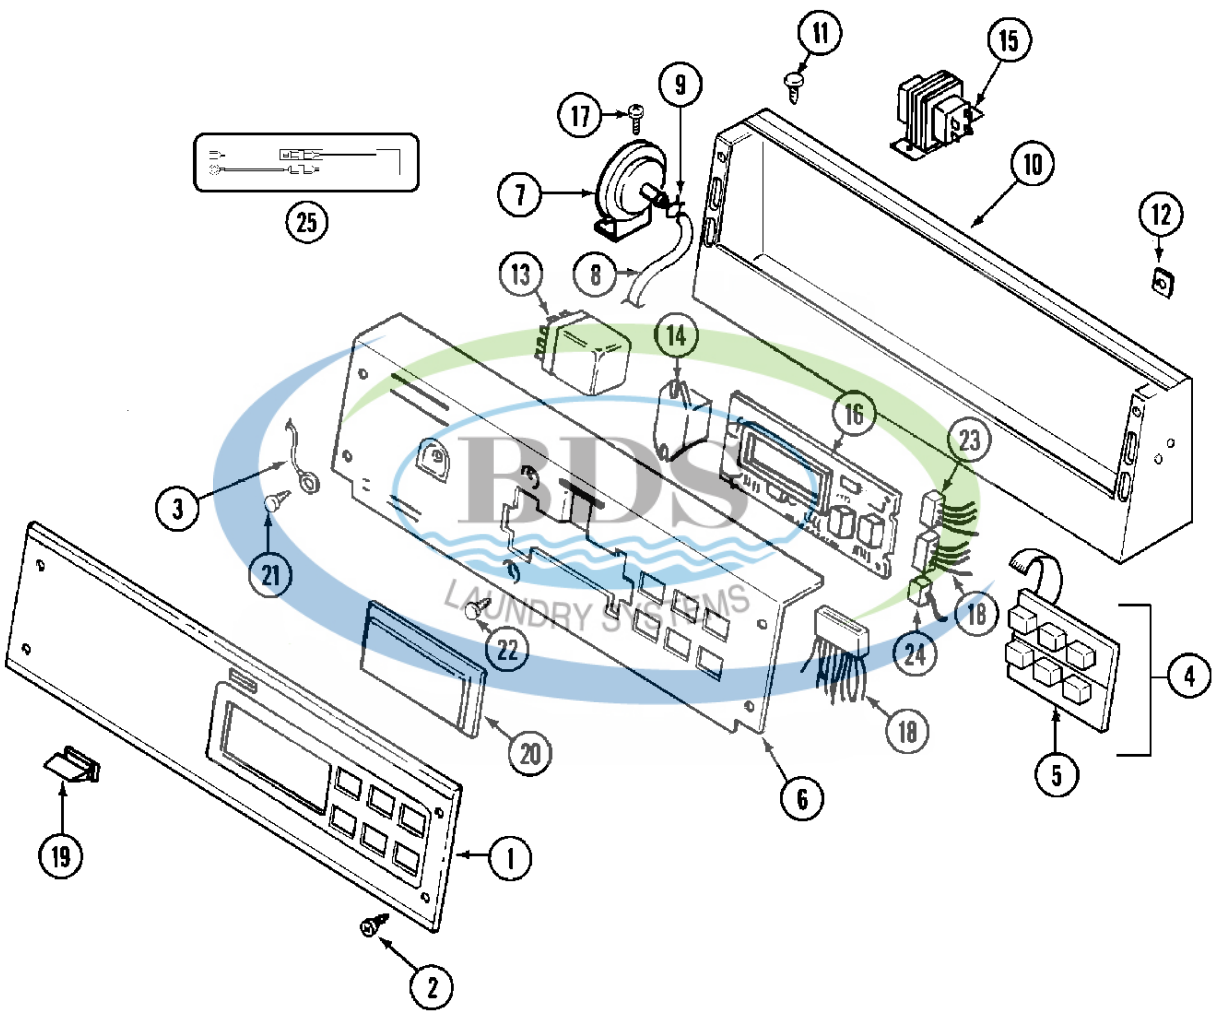

Ref #	Part Number	Qty.	Description
1	NLA	1	PANEL, CONTROL
2	W10131119	4	SCREW, CONTROL PANEL
3	NLA	1	WIRE, GROUND
3	NLA	1	WIRE, GROUND
4	W10135389	1	CONTROL SWITCH ASSEMBLY
4	NLA	2	SCREW, SWITCH
5	W10424308	2	PUSHBUTTON, CONTROL SWITCH
6	NLA	1	PLATE, BACK-UP (WHT)
6	NLA	-	(ALM)
7	22001308	1	SWITCH, WATER LEVEL
8	22001619	1	TUBE, WATER LEVEL SWITCH
9	596669	1	CLAMP, WATER LEVEL TUBE
10	NLA	1	CONSOLE (WHT)
10	NLA	-	(ALM)
11	90767	5	SCREW, CONSOLE
12	NLA	2	CLIP, SCREW
13	W10133279	1	RELAY, REVERSING (DPDT)
14	W10133335	1	RELAY, MOTOR (SPST)
14	W10142650	1	SCREW, RELAY
15	NLA	1	TRANSFORMER (STEP DOWN)
15	211294	1	SCREW, TRANSFORMER
16	NLA	1	SHIELD, CONTROL
16	NLA	1	BATTERY
16	M0282005	4	LOCKNUT, CONTROL BOARD
16	NLA	1	BOARD, CONTROL
16	NLA	1	SUPPORT, BATTERY
16	NLA	4	SPACER, CONTROL BOARD
17	211294	2	SCREW, WATER LEVEL SWITCH
18	NLA	2	CONNECTOR, EDGEBOARD
18	NLA	1	WIRE HARNESS, MAIN ---N
18	NLA	26	TERMINAL, EDGEBOARD
19	NLA	1	BUMPER, LID
20	NLA	1	COVER, DISPLAY
21	489128	1	SCREW, GROUND WIRE
22	W10756178	2	SCREW, CONTROL BOARD
23	206799	1	OPTIC SWITCH ASSEMBLY
23	NLA	1	CONNECTOR, EDGEBOARD----NA
24	NLA	1	HARNESS, WIRE (SENSOR SW'S.)
24	NLA	1	CONNECTOR, EDGEBOARD
25	NLA	1	SURGE SUPPRESSOR KIT