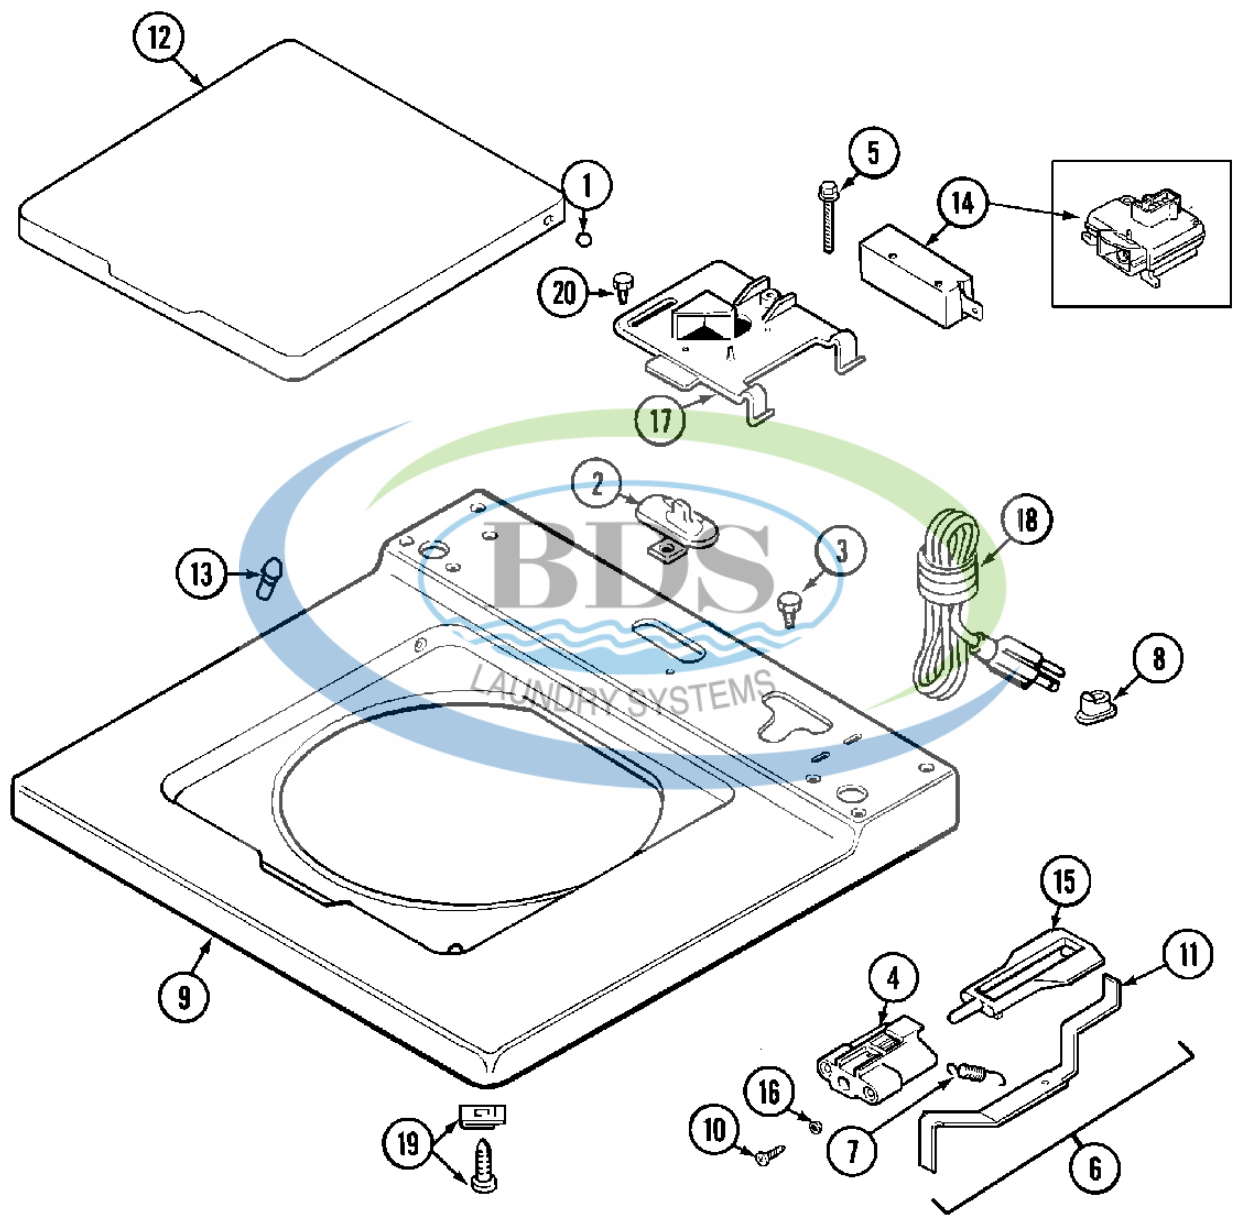

Ref #	Part Number	Qty.	Description
1	211726	2	HINGE, BALL
2	489355	1	SCREW
2	NLA	2	CAP, TOP COVER
3	489128	1	SCREW, GROUND WIRE TO BASE--NA
4	22002135	1	BRACKET, UNBALANCE
4	NLA	1	BRACKET, UNBALANCE----NA
5	213501	2	SCREW (No.6-20 X 1-1/8 INCH)
6	22001681	1	LEVER ASSY. (UNBALANCE)
6	22001969	1	UNBALANCE LEVER ASSEMBLY
7	213720	1	SPRING
8	NLA	1	GROMMET, CORD
8	NLA	-	GROMMET, CORD EXPORT
8	NLA	-	GROMMET, CORD
9	489128	-	SCREW
9	NLA	1	COVER, TOP (WHT)
9	22001920	-	FUSE (10A)
9	NLA	-	HOLDER, FUSE
9	NLA	1	COVER ASSY., TOP (WHT)
9	NLA	-	COVER ASSY., TOP (ALM)----NA
9	NLA	-	COVER ASSY., TOP (WHT-ENG)--NA
9	NLA	-	COVER, TOP (ALM)
10	25-7809	2	SCREW
11	NLA	1	LEVER, UNBALANCE
11	22001968	1	LEVER, UNBALANCE
12	22001341	1	LID W/LEGEND (WHT)
12	NLA	-	LID W/LEGEND (ALM)----NA
12	22001341	-	LID (WHT-W/LEGEND)
13	212716	2	BUMPER, LID
14	22001682	1	SWITCH ASSY., LID W/4AMP FUSE
14	NLA	-	SUB-HARNESS
14	12001908	1	SWITCH, LID
14	22003813	-	SWITCH, LID (240 V)
15	216255	1	PLUNGER, UNBALANCE
16	NLA	2	WASHER, BRACKET TO TOP COVER
17	22001678	1	BRACKET, SWITCH & FUSE
18	204590	1	CORD, POWER
18	NLA	-	CORD, POWER
18	NLA	-	CORD, POWER (EXPORT)
18	NLA	-	CORD, POWER (EXPORT)
18	NLA	-	CORD, POWER
18	22003062	1	CORD, POWER
18	NLA	-	CORD, POWER
19	NLA	2	SCREW & FASTENER ASY.
20	489355	1	SCREW
21	NLA	-	ACTUATOR KIT (EXPORT)