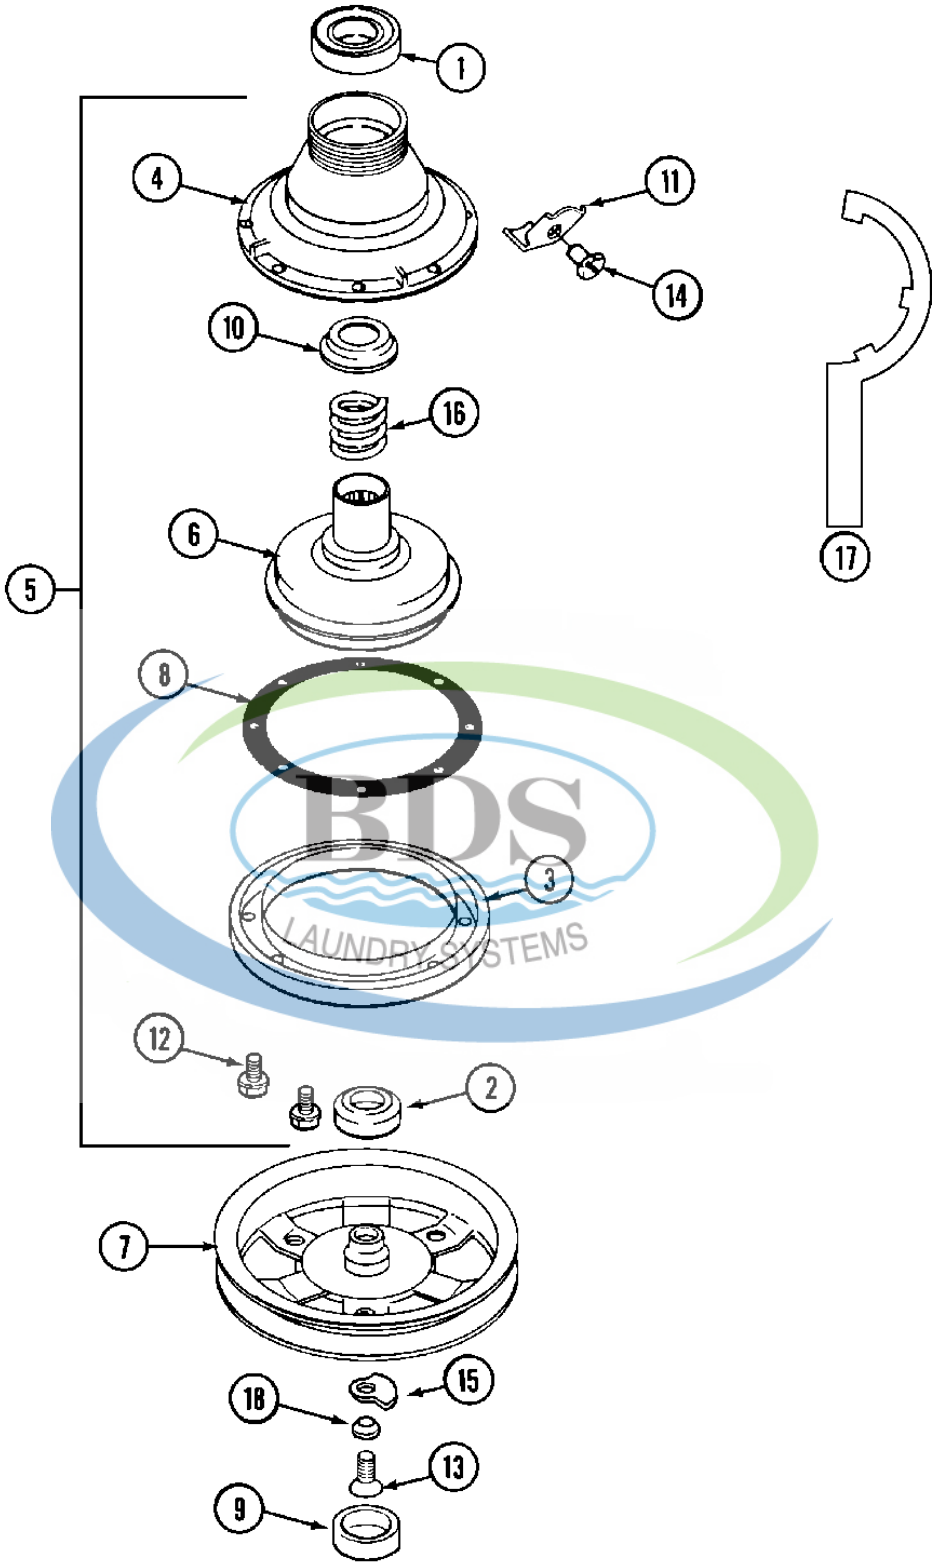

Ref #	Part Number	Qty.	Description
1	208543	1	AGITATOR (W/LOCK SCREW)
2	22001619	1	TUBE, WATER LEVEL SWITCH
3	211130	1	LINER, TUB BEARING
4	200744	1	BOLT & GASKET ASSEMBLY (SHORT)
4	W10175938	2	(LONG)
5	12001270	1	COVER ASSY., TUB
6	22001007	1	GASKET, TUB COVER
7	6-2095720	1	MOUNTING STEM AND SEAL KIT
8	285655	1	CLAMP, 1-1/16"
9	22001142	1	RING, BALANCE (W/CONCRETE)
10	596669	1	CLAMP, WATER LEVEL SWITCH TUBE
11	6-2110472	1	NUT, CLAMPING (INNER TUB)
12	215532	1	CAP, AGITATOR
13	211100	3	WASHER, CUSHION
14	215980	2	PLUG, TUB
15	Y212989	1	HOSE, OUTER TUB
16	285655	1	CLAMP, HOSE
17	NLA	1	SCREW & WASHER ASSEMBLY
18	22001423	1	SET SCREW, MOUNTING STEM
19	22001640	1	CLAMP, TUB HOSE
20	211210	1	WASHER, CLAMPING NUT
21	6-2040130	1	BEARING, TUB
22	6-2040130	1	TUB BEARING REPAIR KIT
23	NLA	1	TUB, INNER
24	NLA	1	TUB, OUTER (LARGE)
25	Y015667	1	RETAINING RING
26	NLA	3	WASHER, LOCK
27	Y015666	1	WASHER, RETAINING

Ref #	Part Number	Qty.	Description
1	NLA	1	COVER, TRANSMISSION
2	6-2097820	1	SHAFT, AGITATOR (W/SPRING)
2	6-2168983	1	SHAFT, AGITATOR
3	6-2067130	1	GEAR, BEVEL
4	6-2300060	1	SHAFT, CENTER (SHALLOW TUB)
4	NLA	1	SHAFT, CENTER
5	NLA	1	COLLAR (LWR)
5	22002353	1	COLLAR, CENTER SHAFT
6	6-2097790	1	HOUSING, TRANSMISSION
6	NLA	1	HOUSING, TRANSMISSION (SHW)
6	6-0560800	1	TRANS LUBE (AUTO, 34 OZ.)
7	NLA	1	WASHER, BEVEL GEAR
8	6-2114830	1	WASHER, SPLINED
9	207843	1	SEAL, LIP (CENTER SHAFT)
10	NLA	-	NOT REQUIRED PART OR SEE NOTE
10	Y206629	1	PIN, COLLAR
11	W10221114	1	PINION
12	215395	1	PLATE, CLUTCH
13	NLA	8	SCREW, TRANSMISSION COVER
14	210690	1	SEAL, RUBBER
14	22002417	1	O-RING AGITATOR SHAFT
15	675652	1	SILASTIC, ADHESIVE SEALANT
16	215581	1	SPRING, AGITATOR SHAFT
16	NLA	-	NOT REQUIRED PART OR SEE NOTE
17	6-2066850	1	BLOCK, TORQUE AND YOKE ASSEMBL
18	22002340	1	COLLAR, AGITATOR SHAFT
19	22002341	1	COLLAR, LOWER PLASTIC KEEPER
20	6-2097790	1	TRANSMISSION (COMPLETE)
20	6-2097790	1	TRANS W/STEM/SEAL(SHALLOW TUB)