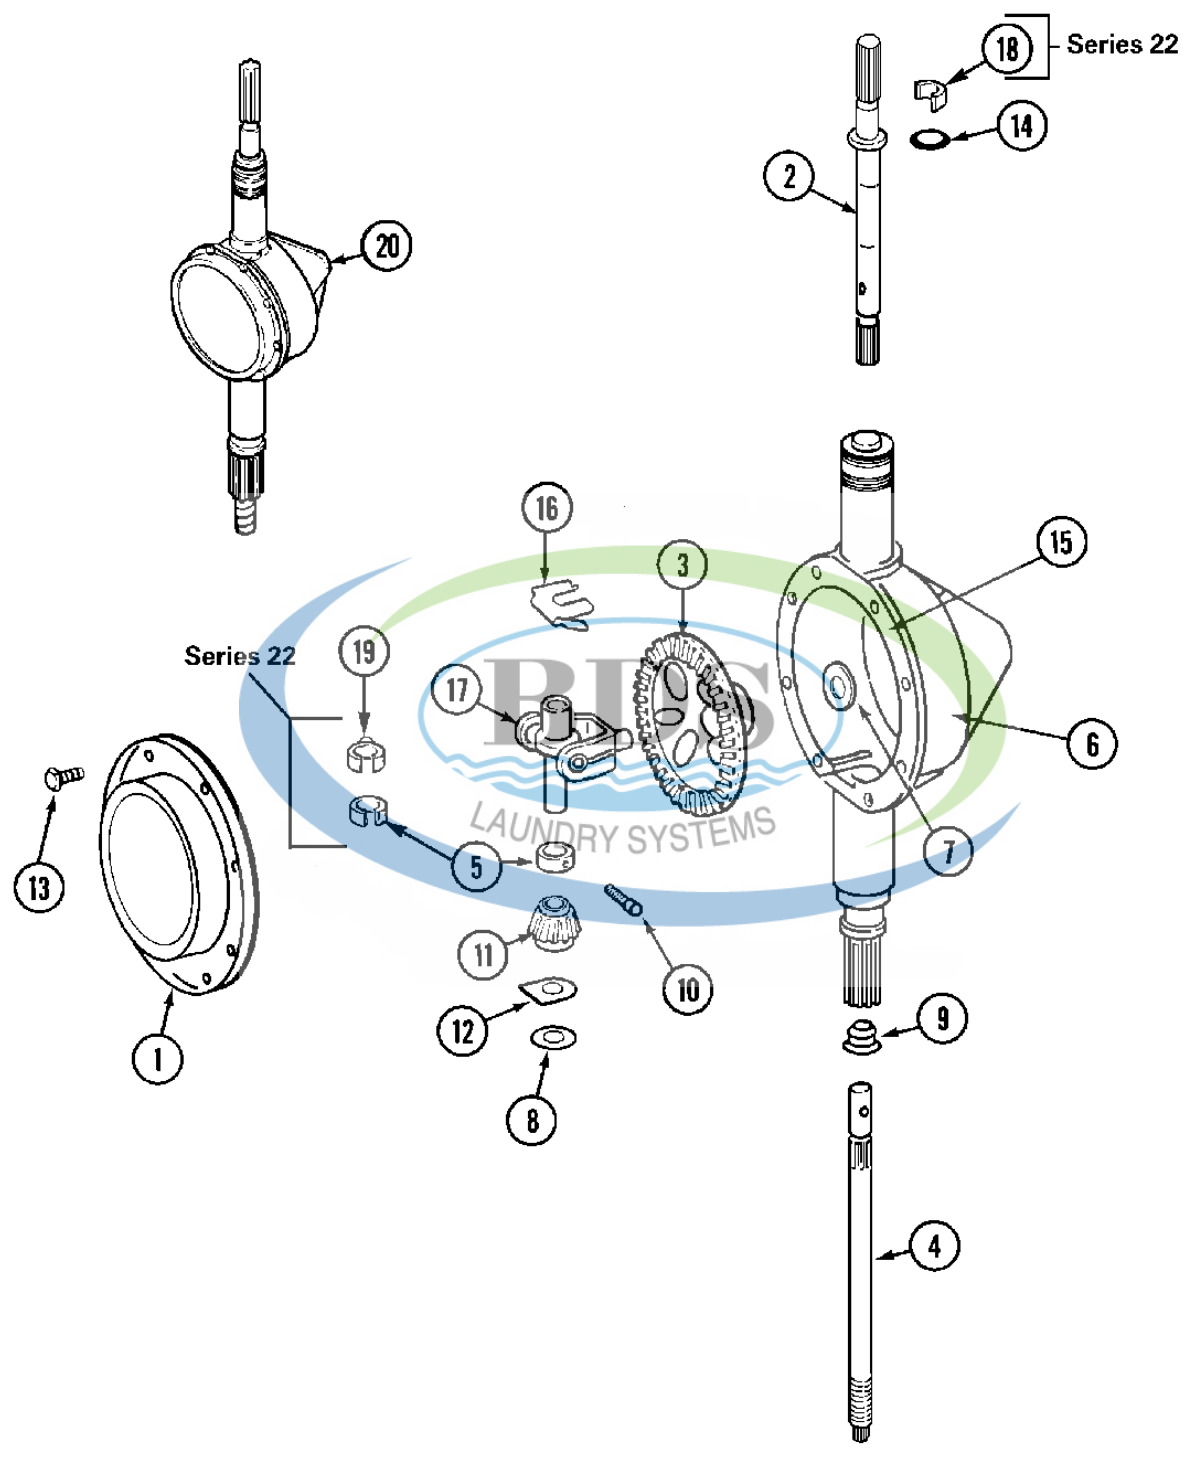

Ref #	Part Number	Qty.	Description
1	208543	1	AGITATOR (W/LOCK SCREW)
2	22001619	1	TUBE, WATER LEVEL SWITCH
3	211130	1	LINER, TUB BEARING
4	200744	1	BOLT & GASKET ASSEMBLY (SHORT)
4	W10175938	2	(LONG)
5	12001270	1	COVER ASSY., TUB
6	22001007	1	GASKET, TUB COVER
7	6-2095720	1	MOUNTING STEM AND SEAL KIT
8	285655	1	CLAMP, 1-1/16"
9	22001142	1	RING, BALANCE (W/CONCRETE)
10	596669	1	CLAMP, WATER LEVEL SWITCH TUBE
11	6-2110472	1	NUT, CLAMPING (INNER TUB)
12	215532	1	CAP, AGITATOR
13	211100	3	WASHER, CUSHION
14	215980	2	PLUG, TUB
15	Y212989	1	HOSE, OUTER TUB
16	285655	1	CLAMP, HOSE
17	NLA	1	SCREW & WASHER ASSEMBLY
18	22001423	1	SET SCREW, MOUNTING STEM
19	22001640	1	CLAMP, TUB HOSE
20	211210	1	WASHER, CLAMPING NUT
21	6-2040130	1	BEARING, TUB
22	6-2040130	1	TUB BEARING REPAIR KIT
23	NLA	1	TUB, INNER
24	NLA	1	TUB, OUTER (LARGE)
25	Y015667	1	RETAINING RING
26	NLA	3	WASHER, LOCK
27	Y015666	1	WASHER, RETAINING

Ref #	Part Number	Qty.	Description
1	NLA	1	COVER, TRANSMISSION
2	6-2097820	1	SHAFT, AGITATOR (W/SPRING)
2	6-2168983	1	SHAFT, AGITATOR
3	6-2067130	1	GEAR, BEVEL
4	6-2300060	1	SHAFT, CENTER (SHALLOW TUB)
4	NLA	1	SHAFT, CENTER
5	NLA	1	COLLAR (LWR)
5	22002353	1	COLLAR, CENTER SHAFT
6	6-2097790	1	HOUSING, TRANSMISSION
6	NLA	1	HOUSING, TRANSMISSION (SHW)
6	6-0560800	1	TRANS LUBE (AUTO, 34 OZ.)
7	NLA	1	WASHER, BEVEL GEAR
8	6-2114830	1	WASHER, SPLINED
9	207843	1	SEAL, LIP (CENTER SHAFT)
10	NLA	-	NOT REQUIRED PART OR SEE NOTE
10	Y206629	1	PIN, COLLAR
11	W10221114	1	PINION
12	215395	1	PLATE, CLUTCH
13	NLA	8	SCREW, TRANSMISSION COVER
14	210690	1	SEAL, RUBBER
14	22002417	1	O-RING AGITATOR SHAFT
15	675652	1	SILASTIC, ADHESIVE SEALANT
16	215581	1	SPRING, AGITATOR SHAFT
16	NLA	-	NOT REQUIRED PART OR SEE NOTE
17	6-2066850	1	BLOCK, TORQUE AND YOKE ASSEMBL
18	22002340	1	COLLAR, AGITATOR SHAFT
19	22002341	1	COLLAR, LOWER PLASTIC KEEPER
20	6-2097790	1	TRANSMISSION (COMPLETE)
20	6-2097790	1	TRANS W/STEM/SEAL(SHALLOW TUB)