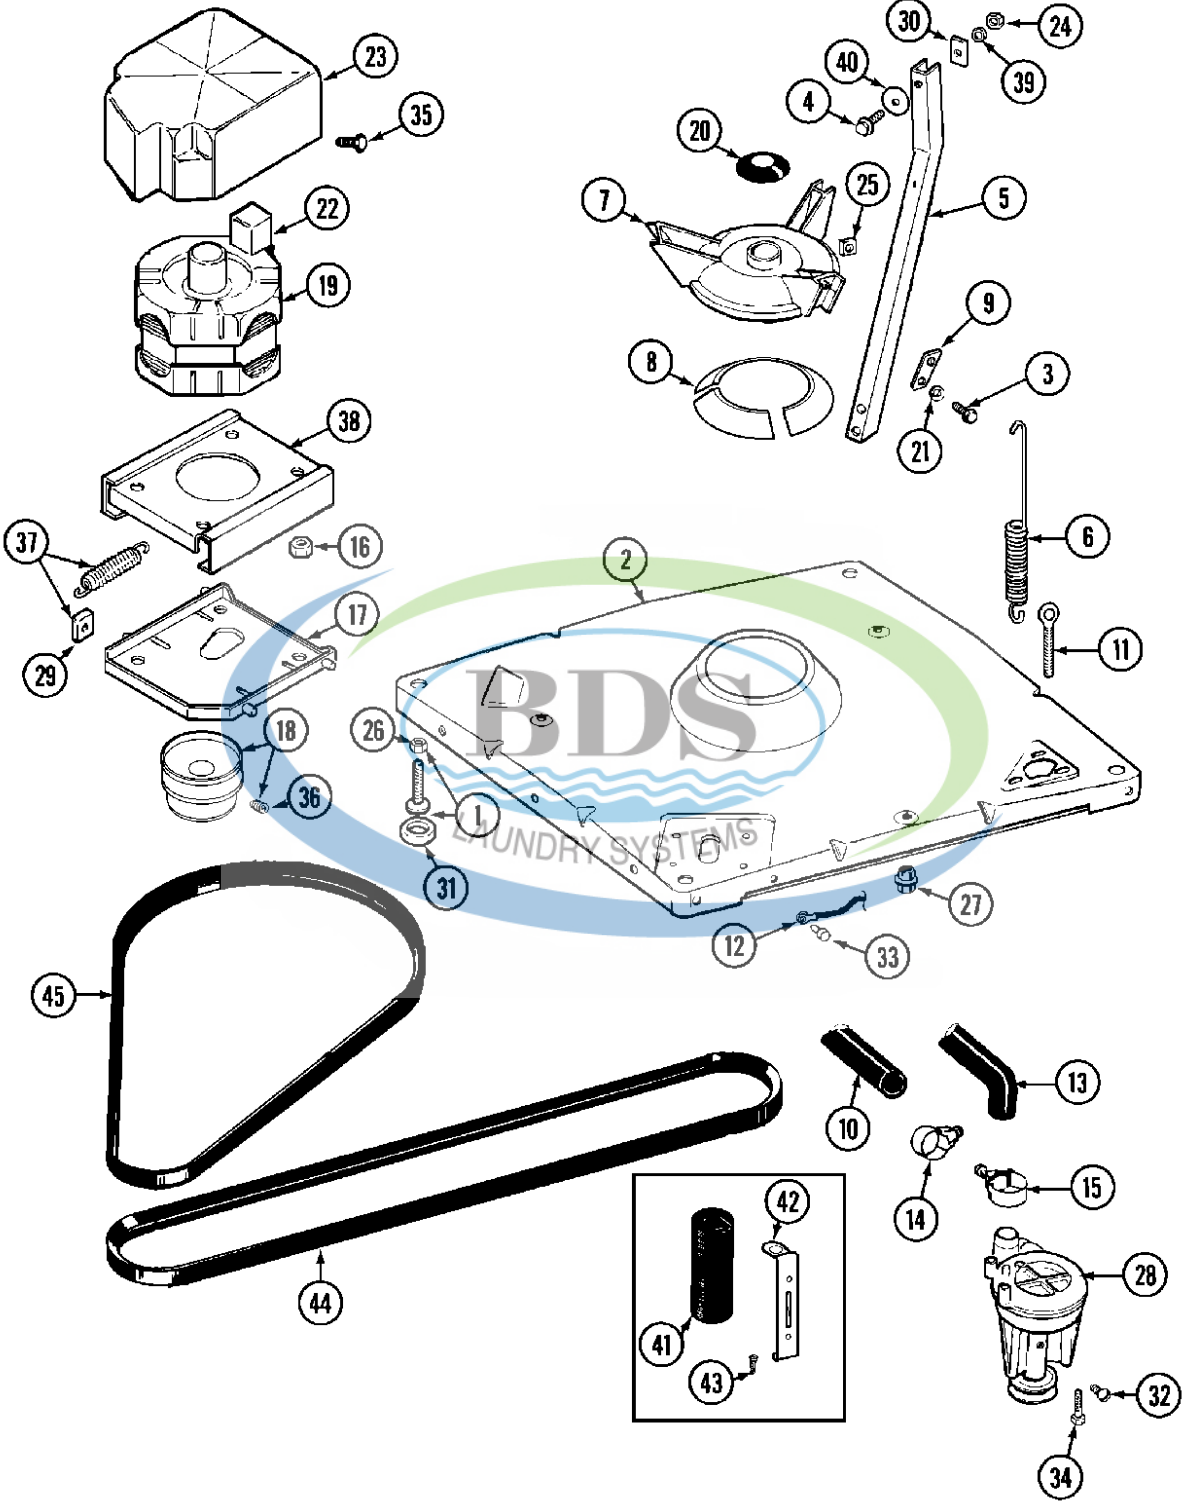

Ref #	Part Number	Qty.	Description
1	208543	1	AGITATOR (W/LOCK SCREW)
2	22001619	1	TUBE, WATER LEVEL SWITCH
3	211130	1	LINER, TUB BEARING
4	200744	1	BOLT & GASKET ASSEMBLY (SHORT)
4	W10175938	2	(LONG)
5	12001270	1	COVER ASSY., TUB
6	22001007	1	GASKET, TUB COVER
7	6-2095720	1	MOUNTING STEM AND SEAL KIT
8	285655	1	CLAMP, 1-1/16"
9	22001142	1	RING, BALANCE (W/CONCRETE)
10	596669	1	CLAMP, WATER LEVEL SWITCH TUBE
11	6-2110472	1	NUT, CLAMPING (INNER TUB)
12	215532	1	CAP, AGITATOR
13	211100	3	WASHER, CUSHION
14	215980	2	PLUG, TUB
15	Y212989	1	HOSE, OUTER TUB
16	285655	1	CLAMP, HOSE
17	NLA	1	SCREW & WASHER ASSEMBLY
18	22001423	1	SET SCREW, MOUNTING STEM
19	22001640	1	CLAMP, TUB HOSE
20	211210	1	WASHER, CLAMPING NUT
21	6-2040130	1	BEARING, TUB
22	6-2040130	1	TUB BEARING REPAIR KIT
23	NLA	1	TUB, INNER
24	NLA	1	TUB, OUTER (LARGE)
25	Y015667	1	RETAINING RING
26	NLA	3	WASHER, LOCK
27	Y015666	1	WASHER, RETAINING