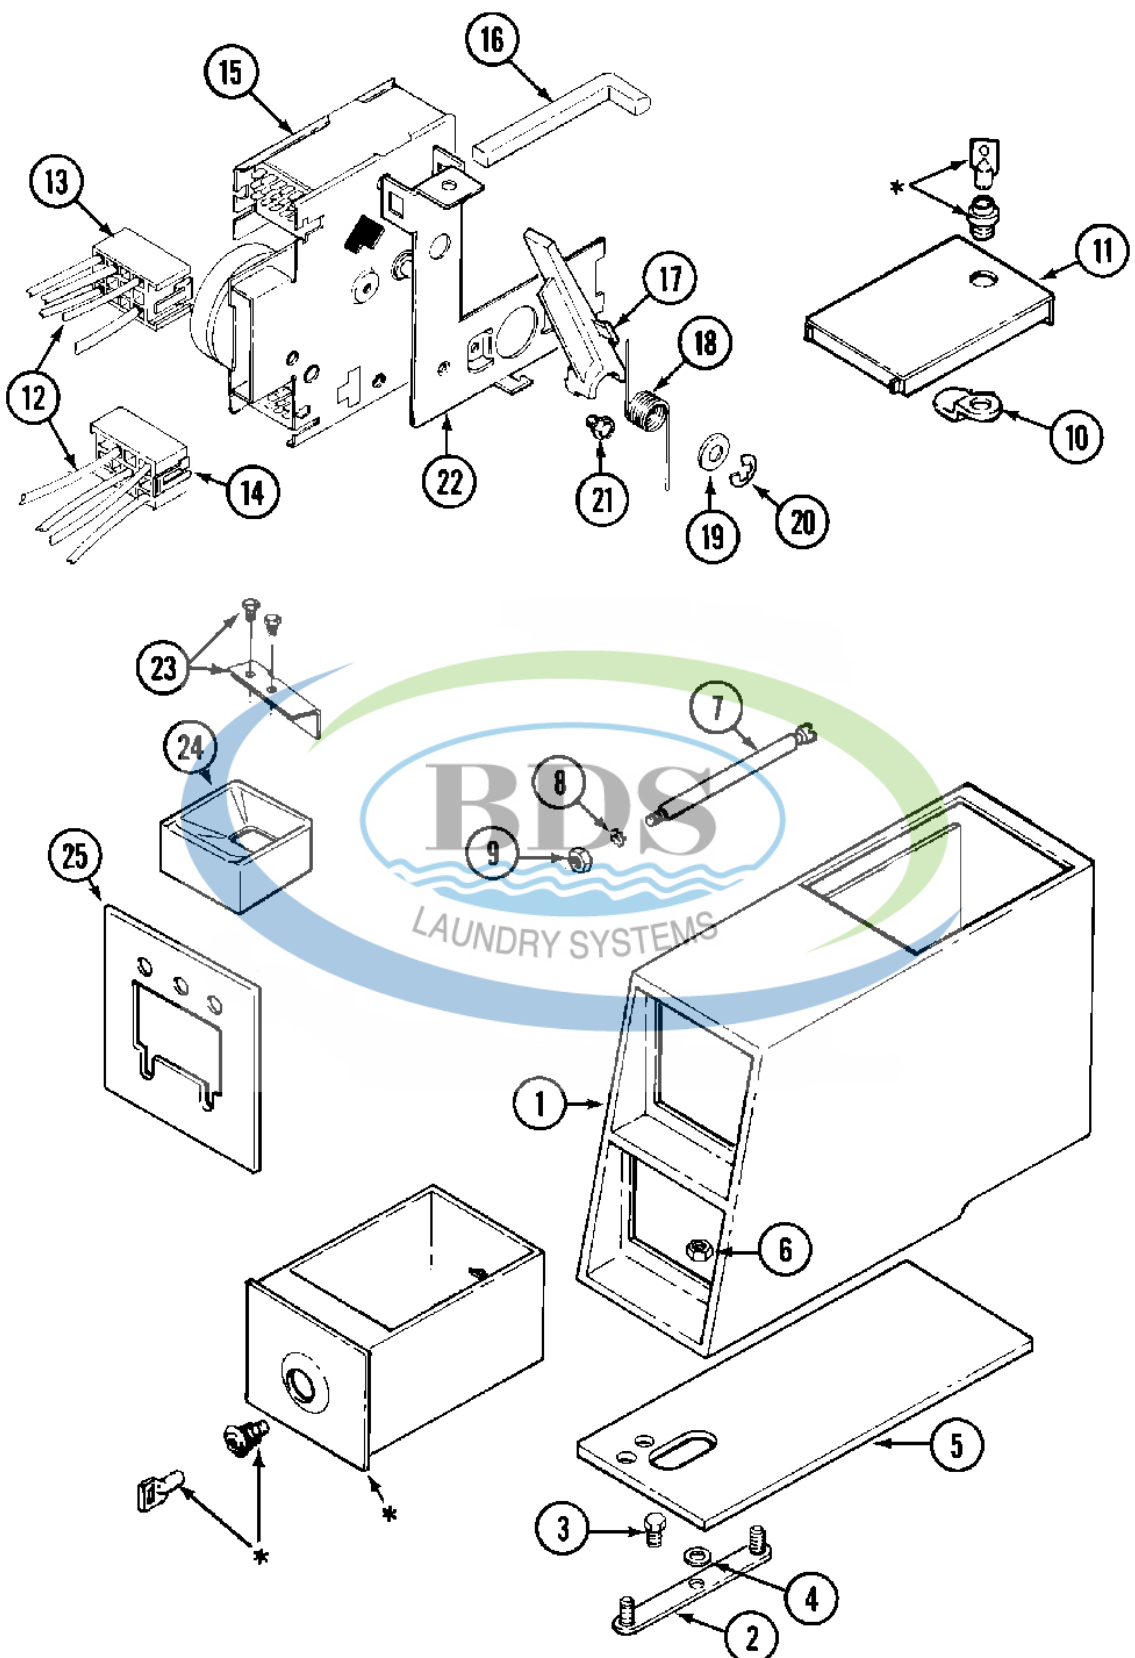

Ref #	Part Number	Qty.	Description
1	NLA	1	PANEL, CONTROL (W/LENS)
1	NLA	-	PANEL, CONTROL (W/LENS)
2	W10131119	4	SCREW, CONTROL PANEL
3	NLA	1	WIRE, GROUND
4	489128	1	SCREW, GROUND WIRE
5	NLA	1	SWITCH, TEMPERATURE
6	NLA	-	(WHT)
6	NLA	1	BRACKET, BACK (ALM)
7	22001308	1	SWITCH, WATER LEVEL
8	22001619	1	TUBE, WATER LEVEL SWITCH
9	596669	1	CLAMP, WATER LEVEL TUBE
10	NLA	-	CONSOLE (WHT)
10	NLA	1	(ALM)
10	211149	1	CLIP, CAPACITOR
10	211294	2	SCREW, CAPACITOR
10	Y200832	1	CAPACITOR
11	90767	2	SCREW, CONSOLE
12	NLA	2	CLIP, SCREW
13	215564	5	LENS, INDICATOR (AMBER)
14	206881	1	LIGHT, INDICATOR
14	W10133276	-	LIGHT, INDICATOR
15	NLA	1	KNOB, SELECTOR (W/BUMPER)
15	NLA	1	BUMPER, LID
16	488234	2	SCREW, TEMPERATURE SWITCH
17	211294	2	SCREW, WATER LEVEL SWITCH
18	NLA	1	WIRE HARNESS (CS)
18	NLA	-	WIRE HARNESS
18	NLA	-	HARNESS, WIRE
18	NLA	-	WIRE HARNESS KIT
18	NLA	-	WIRE HARNESS
18	NLA	2	CONNECTOR, EDGEBOARD
18	NLA	1	HARNESS, WIRE
18	NLA	26	TERMINAL, EDGEBOARD