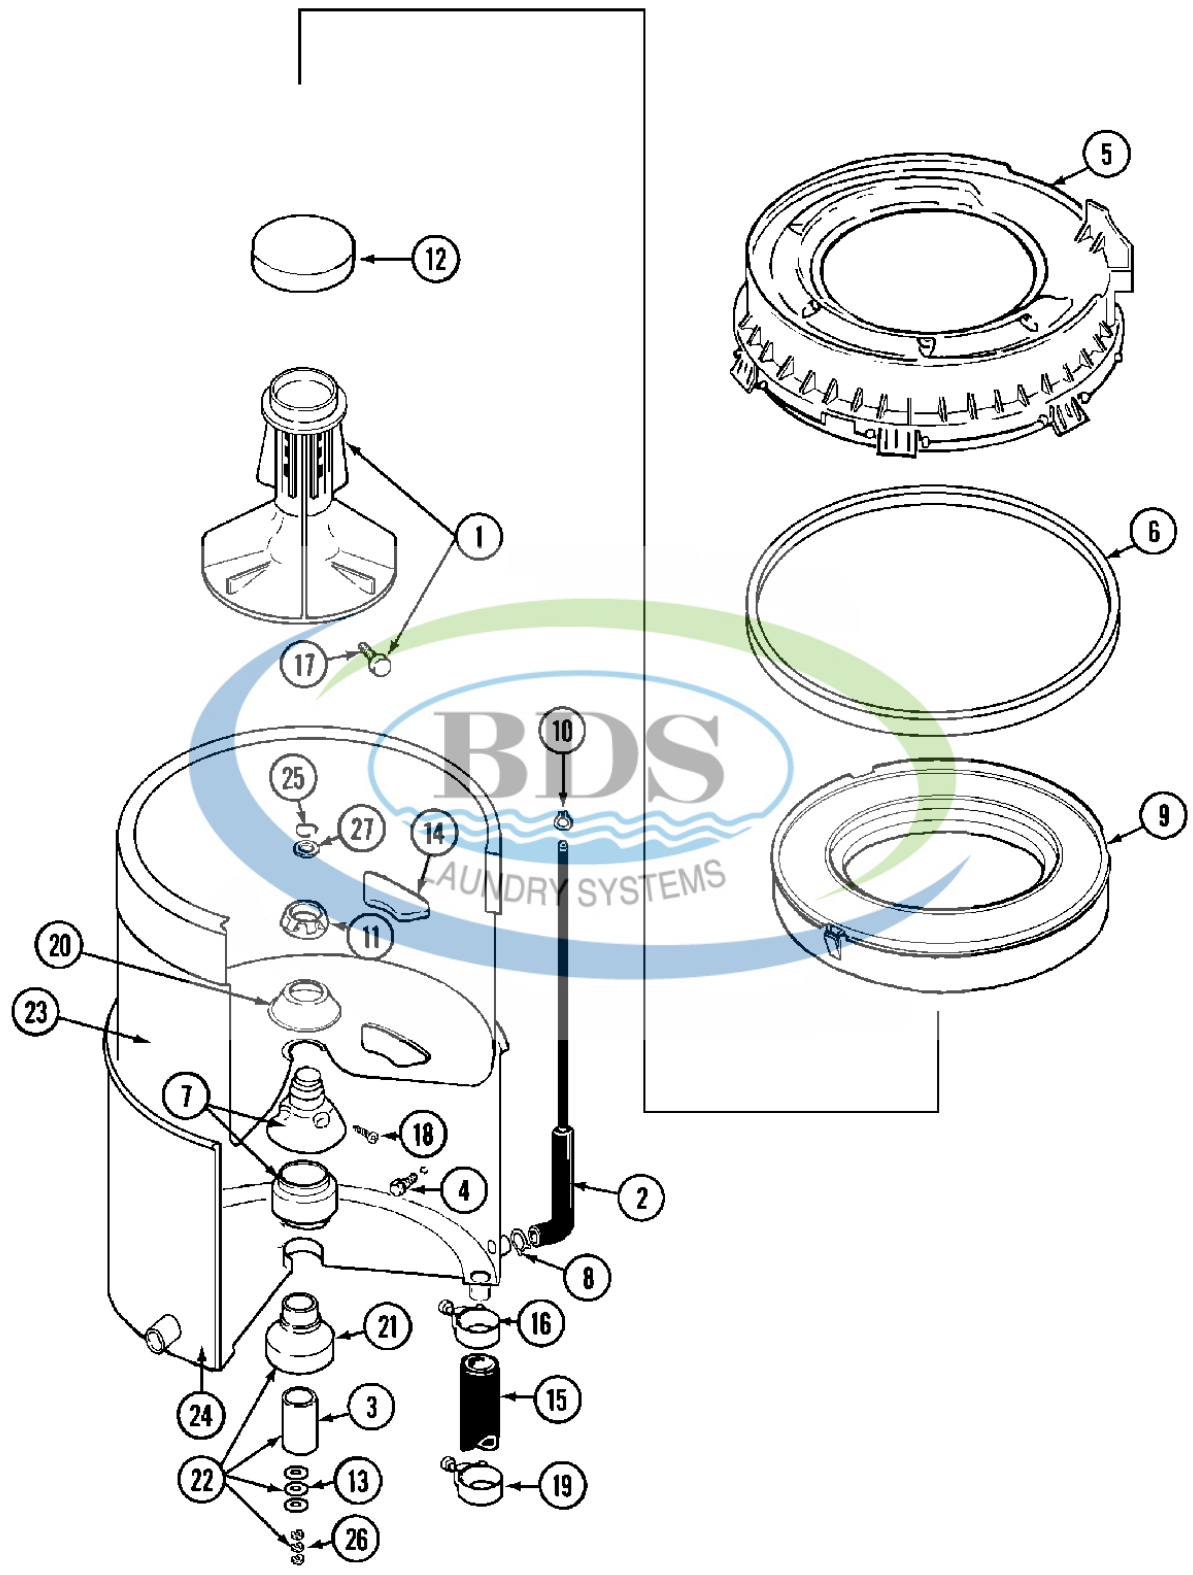

Ref #	Part Number	Qty.	Description
1	208543	1	AGITATOR (W/LOCK SCREW)
2	22001619	1	TUBE, WATER LEVEL SWITCH
3	211130	1	LINER, TUB BEARING
4	200744	1	BOLT & GASKET ASSEMBLY (SHORT)
4	W10175938	2	(LONG)
5	12001270	1	COVER ASSY., TUB
6	22001007	1	GASKET, TUB COVER
7	6-2095720	1	MOUNTING STEM AND SEAL KIT
8	285655	1	CLAMP, 1-1/16"
9	22001142	1	RING, BALANCE (W/CONCRETE)
10	596669	1	CLAMP, WATER LEVEL SWITCH TUBE
11	6-2110472	1	NUT, CLAMPING (INNER TUB)
12	215532	1	CAP, AGITATOR
13	211100	3	WASHER, CUSHION
14	215980	2	PLUG, TUB
15	Y212989	1	HOSE, OUTER TUB
16	285655	1	CLAMP, HOSE
17	NLA	1	SCREW & WASHER ASSEMBLY
18	22001423	1	SET SCREW, MOUNTING STEM
19	22001640	1	CLAMP, TUB HOSE
20	211210	1	WASHER, CLAMPING NUT
21	6-2040130	1	BEARING, TUB
22	6-2040130	1	TUB BEARING REPAIR KIT
23	NLA	1	TUB, INNER
24	NLA	1	TUB, OUTER (LARGE)
25	Y015667	1	RETAINING RING
26	NLA	3	WASHER, LOCK
27	Y015666	1	WASHER, RETAINING