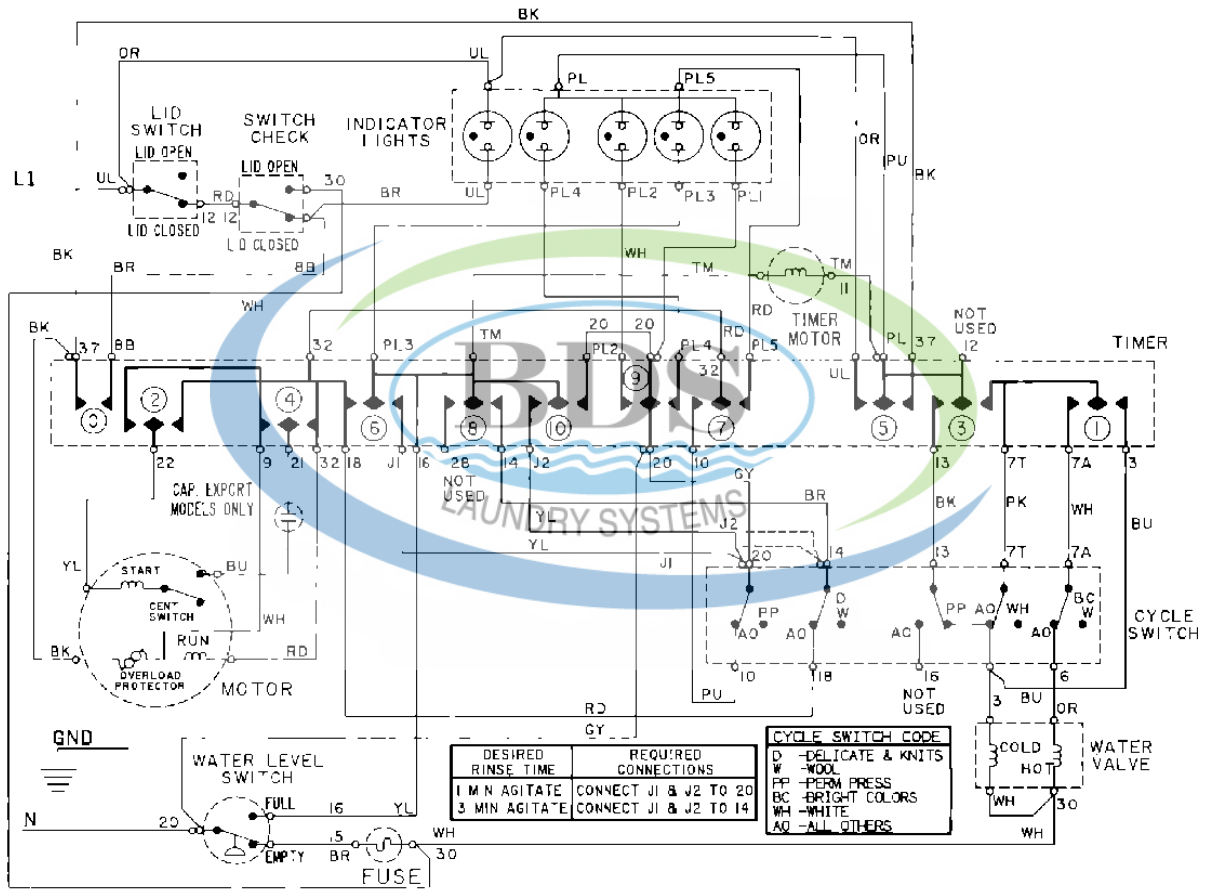

Ref #	Part Number	Qty.	Description
1	NLA	1	WIRING INFORMATION
1	NLA	-	WIRING INFORMATION