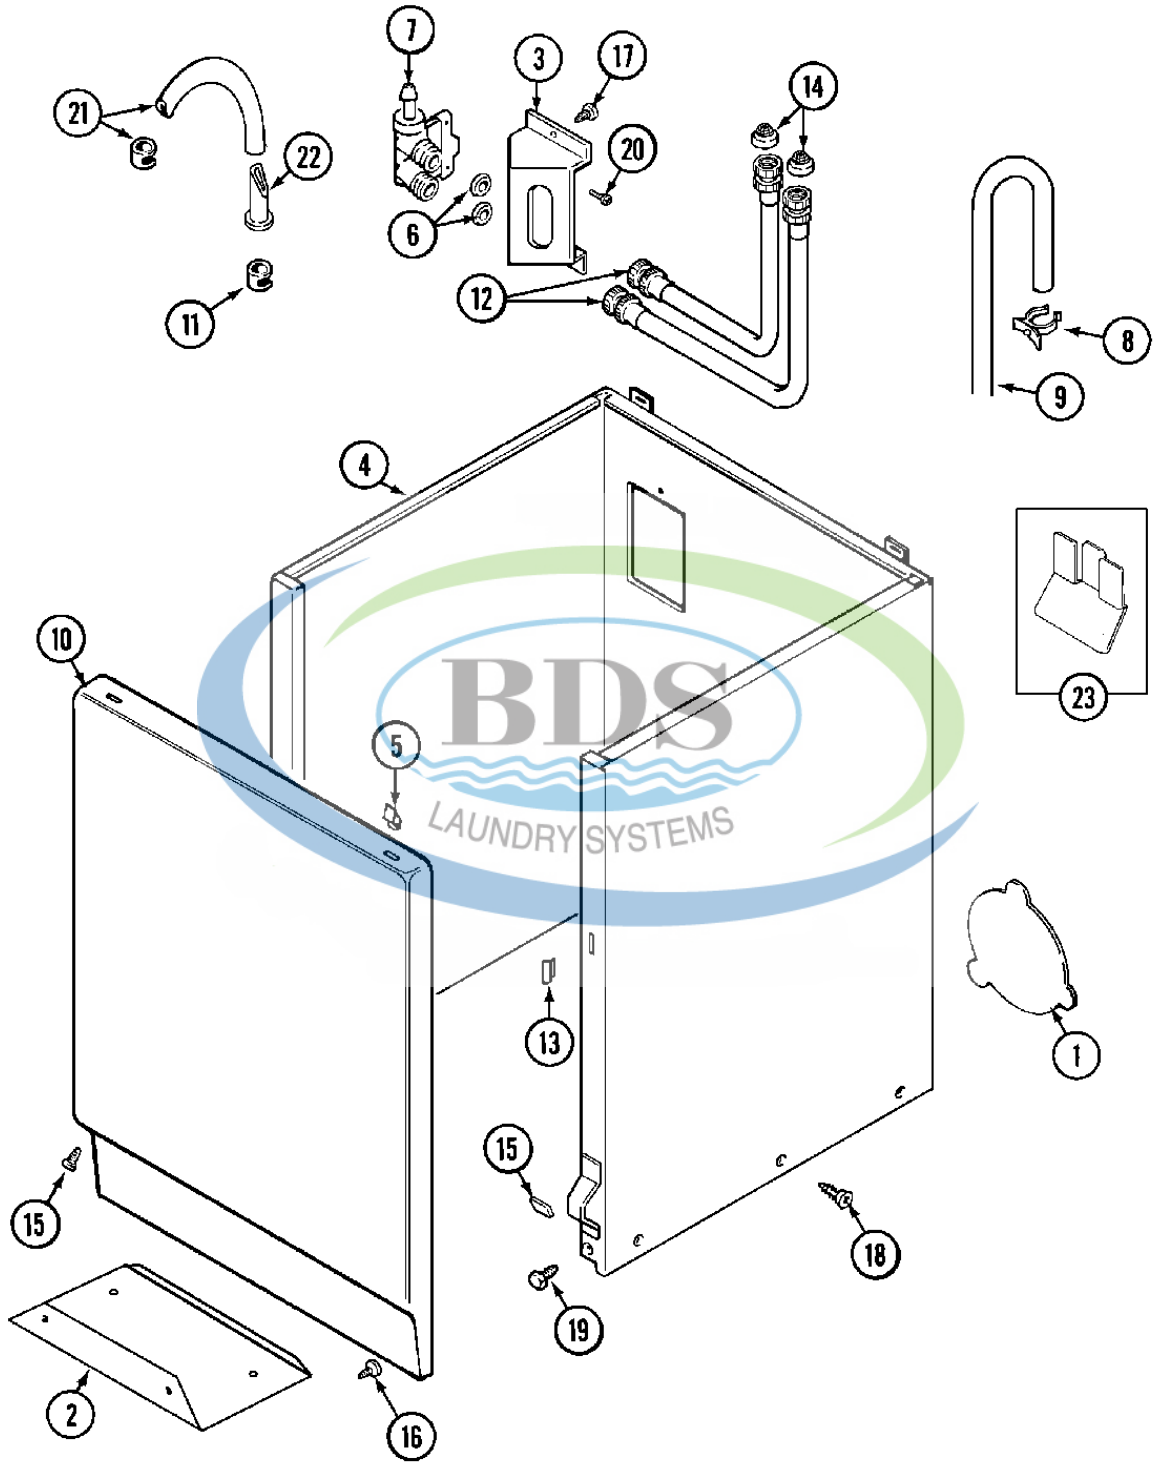

Ref #	Part Number	Qty.	Description
1	211294	2	SCREW, PLATE
1	NLA	1	PLATE, ACCESS (W/HOLE)
1	NLA	1	PLATE, ACCESS
2	NLA	1	GUARD, BELT
3	NLA	1	BRACKET, WATER VALVE
3	489128	1	SCREW, BRACKET TO CABINET
4	22001995	4	SCREW, V-BRACKET
4	NLA	2	V-BRACKET
4	NLA	4	FASTENER, V-BRACKET
4	NLA	-	CABINET (WHT)
5	22001650	2	FASTENER, SPRING
6	Y013783	2	WASHER, INLET HOSE
7	489503	1	CLAMP, WATER VALVE
7	96160	2	SCREEN, VALVE
7	22001604	1	VALVE, WATER 120V 60HZ
7	NLA	-	VALVE, WATER 240V 50HZ
8	NLA	1	CLIP, HOSE
9	22001816	1	HOSE, DRAIN
9	22003410	1	HOSE, DRAIN
9	22003814	1	RETAINER, DRAIN HOSE
10	NLA	-	PANEL, FRONT (WHT)
10	NLA	1	(ALM)
10	NLA	-	PAD, DOOR
11	205161	1	CLAMP, HOSE
12	202860	2	INLET HOSE ASSEMBLY
12	21001466	2	INLET HOSE ASSEMBLY
13	22002331	2	SPACER, FRONT PANEL
14	12001413	2	SCREEN WASHER, INLET HOSE
15	204439	2	FRONT PANEL BRACKET/FASTENER
15	22001496	2	SCREW, FRONT PANEL
16	211294	3	SCREW, BELT GUARD
17	90767	1	SCREW, VALVE BRACKET
18	213007	6	SCREW, CABINET SIDES
19	W10346892	3	SCREW, CABINET
19	27001200	2	SCREW, CABINET
20	Y313561	2	SCREW, WATER VALVE
21	22001954	1	INJECTOR HOSE & CLAMP KIT
22	22001900	1	PREVENTER, BACK FLOW
23	NLA	1	CLIP, CABINET