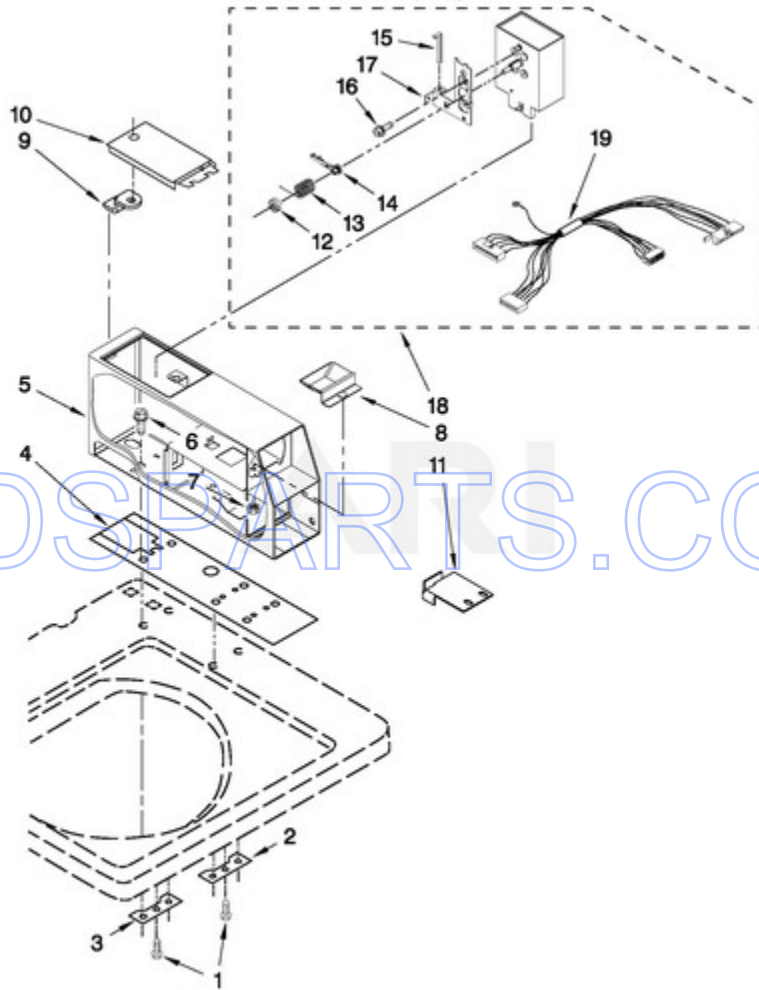

Ref #	Part #	Description	Qty	Context	Note	MSRP
1	W10133502	Lens, Amber Indicator				
2	W10140928	Clip, Knob				
3	W10141516	Bumper, Lid				
4	W10133503	Knob & Bumper Assembly				
5	W10133504	KNOB				
6	W10131119	Screw, 8-18 x 1/2				
7	W10139100	Screw, 8-32 X 1/4				
8	W10135336	Facia / Overlay				
9	W10124209	Bracket, Control				
10	W10135690	Indicator, Five Light				
11	W10135589	Switch, Cycle Selector				
12	W10330138	SWITCH, 2 WAY LOAD SIZE				
13	W10205153	Console				
14	W10139210	Screw, 8-18 x 5/16				
15	W10131123	NUT, No.8 U TYPE				
16	3390631	SCREW, 10-16 X 3/8				
17	W10157932	Foam Seal				
18	489290	SCREW 8-18 X 1/2				

BDS PARTS.COM

MAT14CSAWW1 - 03 - METER CASE PARTS

METER CASE PARTS

For Model: MAT14CSAWW1

(White)

FOR ORDERING INFORMATION REFER TO PARTS PRICE LIST

5

Page design © 2004-2017 by ARI Network Services, Inc.

W10436976

Ref #	Part #	Description	Qty	Context	Note	MSRP
1	98445	Screw, 10-16 x 3/4				
2	3347825	PLATE, MOUNTING				
3	3353813	Plate, Mounting				
4	3954812	Cushion, Case				
5	W10136649	Meter Case				
6	3349065	Bolt, Meter Case Mounting (5/16-24 X 1.00 (3))				
6	3353994	Bolt, Meter Case Mounting (5/16-18 X 2 1/2)				
7	W10139060	Nut, 1/4-20				
8	W10133509	Funnel, Coin				
9	W10145154	CAM COMMERCIAL LOCK				
10	3351136	Door, Service				
11	W10158754	EXTENSION				
12	W10140689	Retainer, Spring				
13	W10143431	Spring, Timer Lever				
14	W10133511	Arm, Pivot				
15	W10133512	Rod, Actuator				
16	W10139761	Screw, 10-32 X 3/8				
17	W10133513	Bracket, Timer				
18	W10135414	Timer, Bracket & Clutch Assembly				
19	W10151484	Harness, Timer				