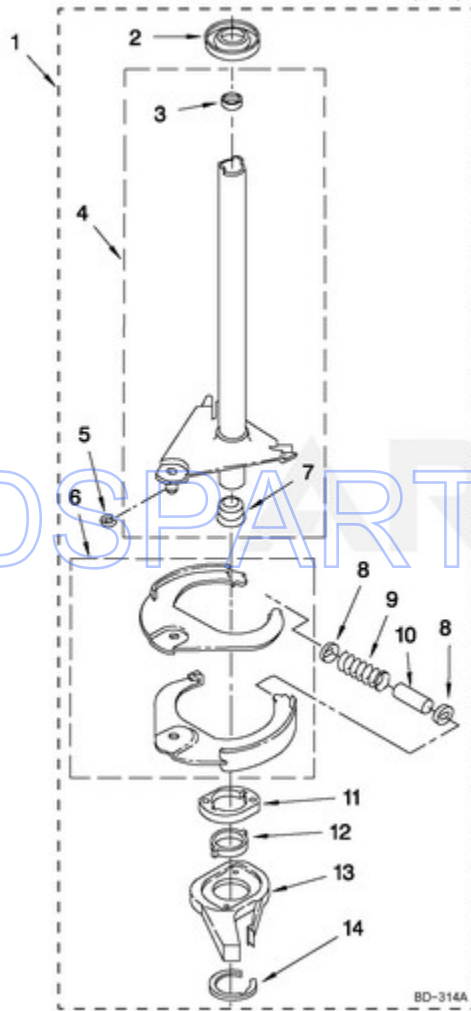

MAT14CSAWW1 - 08 - BRAKE AND DRIVE TUBE PARTS

BRAKE AND DRIVE TUBE PARTS

For Model: MAT14CSAWW1
(White)

BD-314A

FOR ORDERING INFORMATION REFER TO PARTS PRICE LIST

W10436976

12

Page design © 2004-2017 by ARI Network Services, Inc.

Ref #	Part #	Description	Qty	Context	Note	MSRP
1	388951	Brake And Drive Tube (Complete)				
2	62658	Ring, Thrust				
3	356427	Seal, Drive Tube				
4	64027	Tube, Basket Drive (Includes Illus. 3, 4, 5 & 9)				
5	64035	Ring, Retaining				
6	64232	Shoe, Brake (2)				
7	62703	``T`` BEARING, SPIN TUBE				
8	3353956	Cap, Brake Spring (2)				
9	62647	Spring, Brake				
10	3355360	Sleeve, Brake Spring				
11	661516	Cam, Brake Release				
12	63022	Sleeve, Cam				
13	64194	Driver, Brake Cam				
14	90368	Ring, Retaining				
NI	285208	Lubricant (Use Only In Brake Shoe Assembly On Roller & Pin)				

BDS PARTS.COM