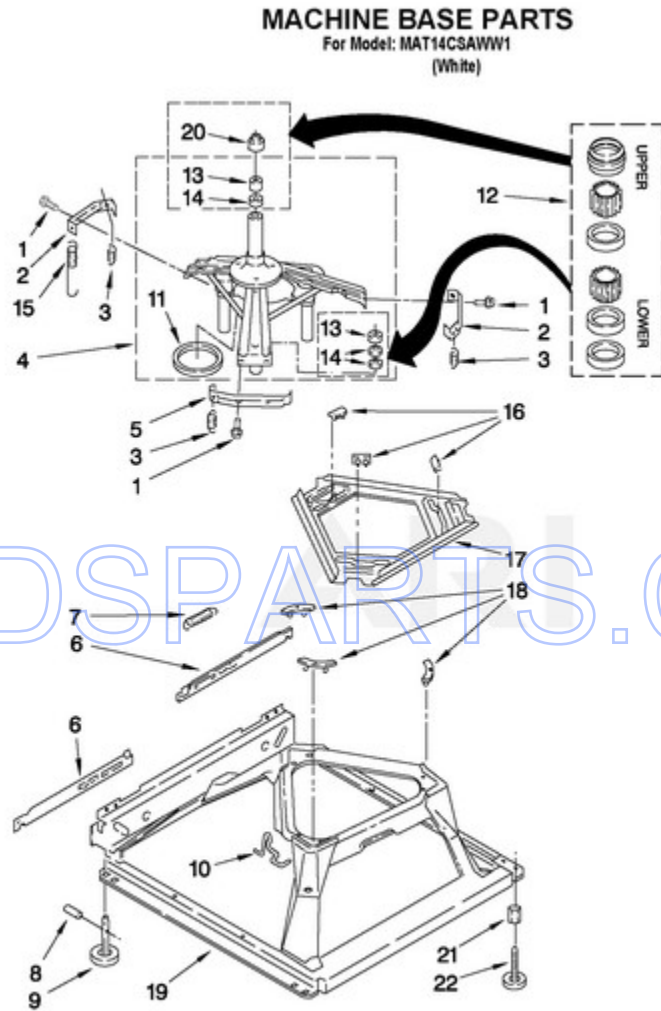

MAT14CSAWW1 - 07 - MACHINE BASE PARTS

FOR ORDERING INFORMATION REFER TO PARTS PRICE LIST

11

Page design © 2004-2017 by ARI Network Services, Inc.

W10436976

Ref #	Part #	Description	Qty	Context	Note	MSRP
1	3400076	Screw, Bracket Mounting (10-32 x 5/8)				
2	64067	Bracket, Spring Outer (2)				
3	63907	SPRING, SUSPENSION(3)				
4	3362087	Tub & Brake Support				
5	64065	Bracket, Spring Outer (L.F.)				
6	63466	Link, Leveling Mechanism (2)				
7	62597	Spring, Leveling Mechanism				
8	62837	Pin, Knurled				
9	62596	Foot, Rear (2)				
10	W10145155	Retainer, Suspension Spring				
11	63134	Ring, Sound Deadening				
12	285203	Centerpost Bearing Kit (Includes Items 13, 14 & 20)				
13	8546455	Bearing, Centerpost				
14	357409	Seal, Centerpost				
15	8534035	Spring, Counterweight				
16	62568	Pad, Plate				
17	3946509	Plate, Suspension (Includes Item 16)				
18	3363660	Pad, Base				
19	3946512	Base Assembly (Includes Items 6, 7, 8, 9, 10 & 18)				
20	8577376	Seal, Centerpost				
21	3359452	Nut, Lock (3/8-16)				
22	W10001130	Foot, Front (2)