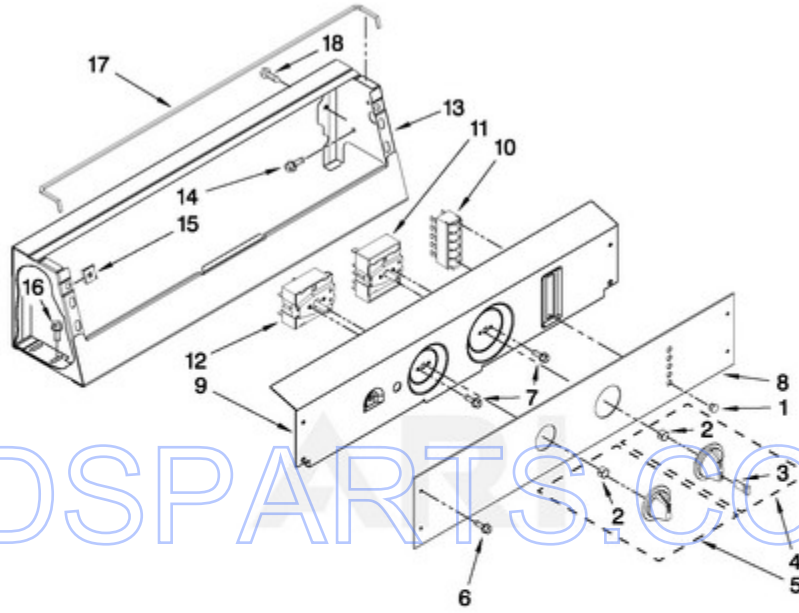

MAT14CSAWW1 - 02 - CONTROL PANEL PARTS

CONTROL PANEL PARTS

For Model: MAT14CSAWW1
(White)

BDSPARTS.COM

FOR ORDERING INFORMATION REFER TO PARTS PRICE LIST

W10436976

4

Page design © 2004-2017 by ARI Network Services, Inc.

Ref #	Part #	Description	Qty	Context	Note	MSRP
1	W10133502	Lens, Amber Indicator				
2	W10140928	Clip, Knob				
3	W10141516	Bumper, Lid				
4	W10133503	Knob & Bumper Assembly				
5	W10133504	KNOB				
6	W10131119	Screw, 8-18 x 1/2				
7	W10139100	Screw, 8-32 X 1/4				
8	W10135336	Facia / Overlay				
9	W10124209	Bracket, Control				
10	W10135690	Indicator, Five Light				
11	W10135589	Switch, Cycle Selector				
12	W10330138	SWITCH, 2 WAY LOAD SIZE				
13	W10205153	Console				
14	W10139210	Screw, 8-18 x 5/16				
15	W10131123	NUT, No.8 U TYPE				
16	3390631	SCREW, 10-16 X 3/8				
17	W10157932	Foam Seal				
18	489290	SCREW 8-18 X 1/2				

BDS PARTS.COM