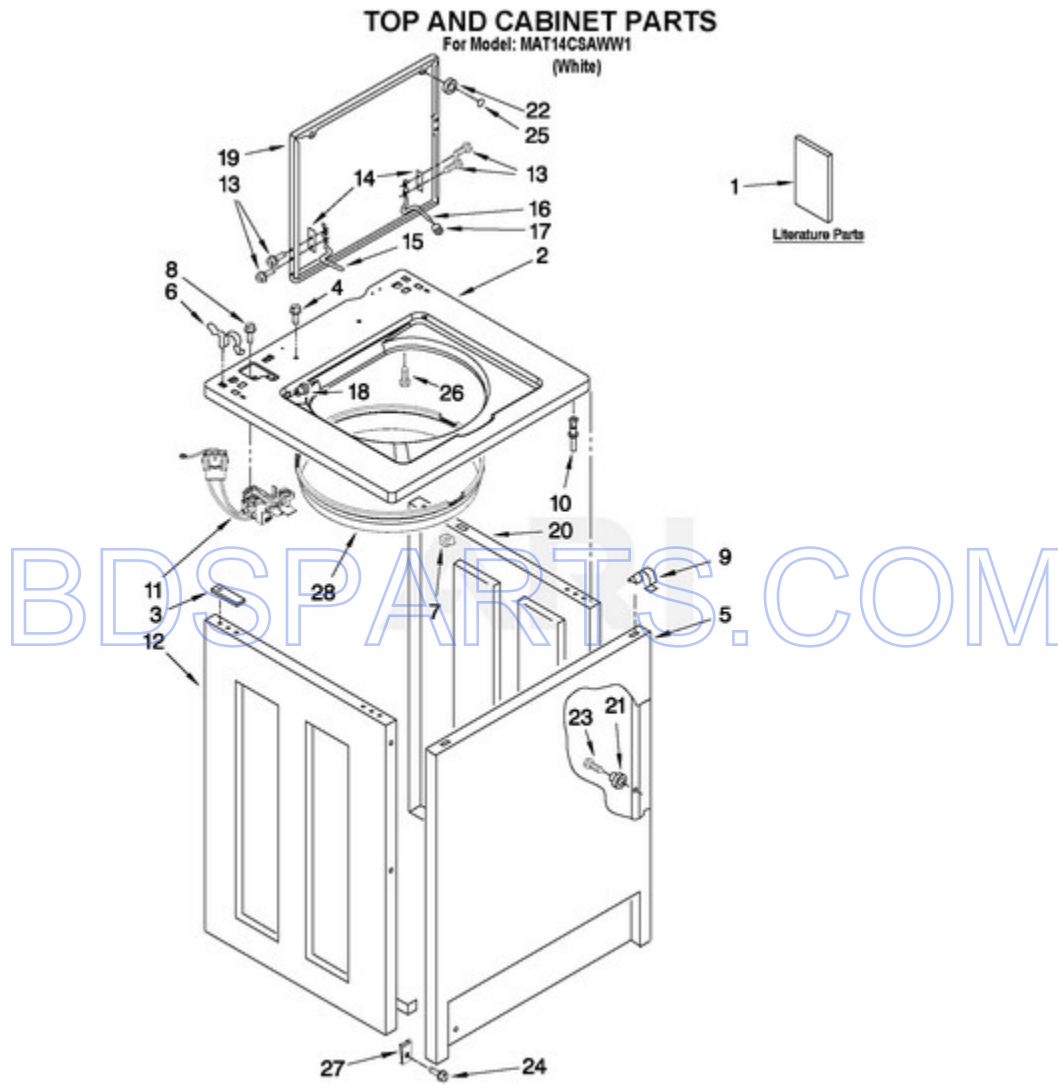

MAT14CSAWW1 - 01 - TOP AND CABINET PARTS

FOR ORDERING INFORMATION REFER TO PARTS PRICE LIST

W10436976

2
Page design © 2004-2017 by ARI Network Services, Inc.

Ref #	Part #	Description	Qty	Context	Note	MSRP
1	W10135312	INSTALLATION INSTRUCTIONS (ENGLISH)				
1	W10177489	Wiring Diagram				
2	W10136711	TOP				
3	3353950	Spacer, Cabinet To Top (4)				
4	3351614	Screw, 10-24 X 3/8				
5	3358500	Panel, Front				
6	62780	Clip, Top & Cabinet & Rear Panel (2)				
7	90406	Cage Nut				
8	3400611	Screw & Washer, Lid Switch (2)				
9	18776	Lock (2)				
10	3353949	Pin, Locator (2)				
11	8054980	Switch, Lid				
12	3976382	Panel L.H.				
13	W10119828	Screw, Lid Hinge Mounting (4)				
14	21097	Pad, Lid Hinge (2)				
15	8524784	Hinge, Lid (L.H.)				
16	54583	HINGE, LID R.H.				
17	19119	Bumper, Lid Hinge				
18	21258	Bearing, Lid Hinge (2)				
19	W10171146	Lid				
20	3976380	Panel R.H.				
21	3353812	Locator (4)				
22	356908	BUMPER				
23	718258	Screw (4)				
24	3400077	Screw, 10-16 x 1/2				
25	356907	Rivet, Plastic				
26	3353993	Screw 10-16 X .690				
27	W10004930	Clip, U-Bend (2)				
28	8271956	Shield Assembly				

Ref #	Part #	Description	Qty	Context	Note	MSRP
1	W10133502	Lens, Amber Indicator				
2	W10140928	Clip, Knob				
3	W10141516	Bumper, Lid				
4	W10133503	Knob & Bumper Assembly				
5	W10133504	KNOB				
6	W10131119	Screw, 8-18 x 1/2				
7	W10139100	Screw, 8-32 X 1/4				
8	W10135336	Facia / Overlay				
9	W10124209	Bracket, Control				
10	W10135690	Indicator, Five Light				
11	W10135589	Switch, Cycle Selector				
12	W10330138	SWITCH, 2 WAY LOAD SIZE				
13	W10205153	Console				
14	W10139210	Screw, 8-18 x 5/16				
15	W10131123	NUT, No.8 U TYPE				
16	3390631	SCREW, 10-16 X 3/8				
17	W10157932	Foam Seal				
18	489290	SCREW 8-18 X 1/2				