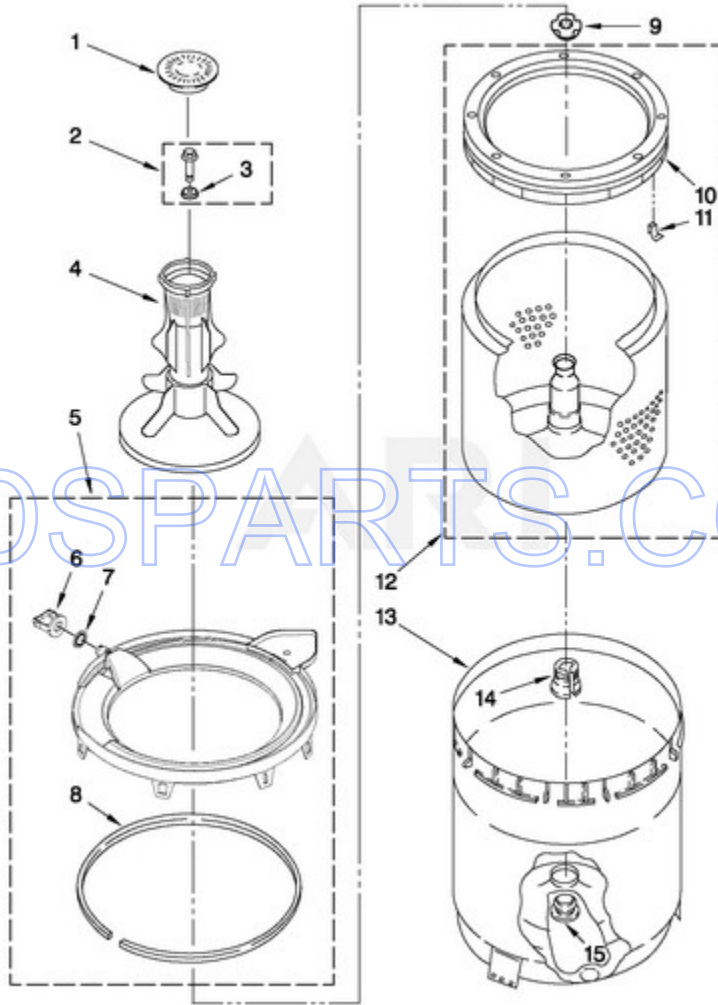

MAT14CSAWW1 - 04 - REAR PANEL PARTS

REAR PANEL PARTS

For Model: MAT14CSAWW1
(White)

FOR ORDERING INFORMATION REFER TO PARTS PRICE LIST

W10436976

6

Page design © 2004-2017 by ARI Network Services, Inc.

Ref #	Part #	Description	Qty	Context	Note	MSRP
1	W10242307	Washer, Water Inlet Hose (4) (1-1/16 x 5/8)				
2	3949381	Hose, Water Inlet (2) (Red Coupler)				
2	3949380	Hose, Water Inlet (2) (Blue Coupler)				
3	9740848	Screw, 8-18 x 1/2				
4	62863	Screw, 10-16 x 3/8				
5	8541624	Plate, Mixing Valve				
6	3351614	Screw, 10-24 X 3/8				
7	3976231	Cord, Power				
8	3952821	Strain Relief, Power Cord To Rear Panel				
9	W10177764	HARNESS, WIRING				
10	8055003	Clip, Harness & Pressure Hose				
11	8541649	Panel, Rear				
12	W10151480	Valve, Water Inlet & Thermistor Assy.				
13	8055306	Check Valve, Duck Bill				
14	W10156124	Clamp, Hose				
15	W10114765	Hose, Fresh Fill				
16	W10151157	Clamp, Hose				
17	3363366	Clamp, Hose				
18	3951449	Hose, Pump To Tub (Includes Item 17)				
19	W10142630	Clamp, Hose				
20	8519200	Support, Rear Panel				
21	3976395	Clamp, Hose				
22	3354204	Pad, Rear Panel				
23	W10358151	DRAIN HOSE ASSY. (INCLUDES ITEM 21)				
24	8317496	Clamp, Hose				
25	W10141216	Hose, Discharge Gooseneck				
26	389379	Retainer, Side To Feature Panel (2)				
27	W10133269	Bracket, Pressure Switch				
28	W10414160	PRESSURE SWITCH TRIPLE-LEVEL				

MAT14CSAWW1 - 05 - AGITATOR, BASKET AND TUB PARTS

AGITATOR, BASKET AND TUB PARTS

For Model: MAT14CSAWW1

(White)

BDSPARTS.COM

FOR ORDERING INFORMATION REFER TO PARTS PRICE LIST

W10436976

8