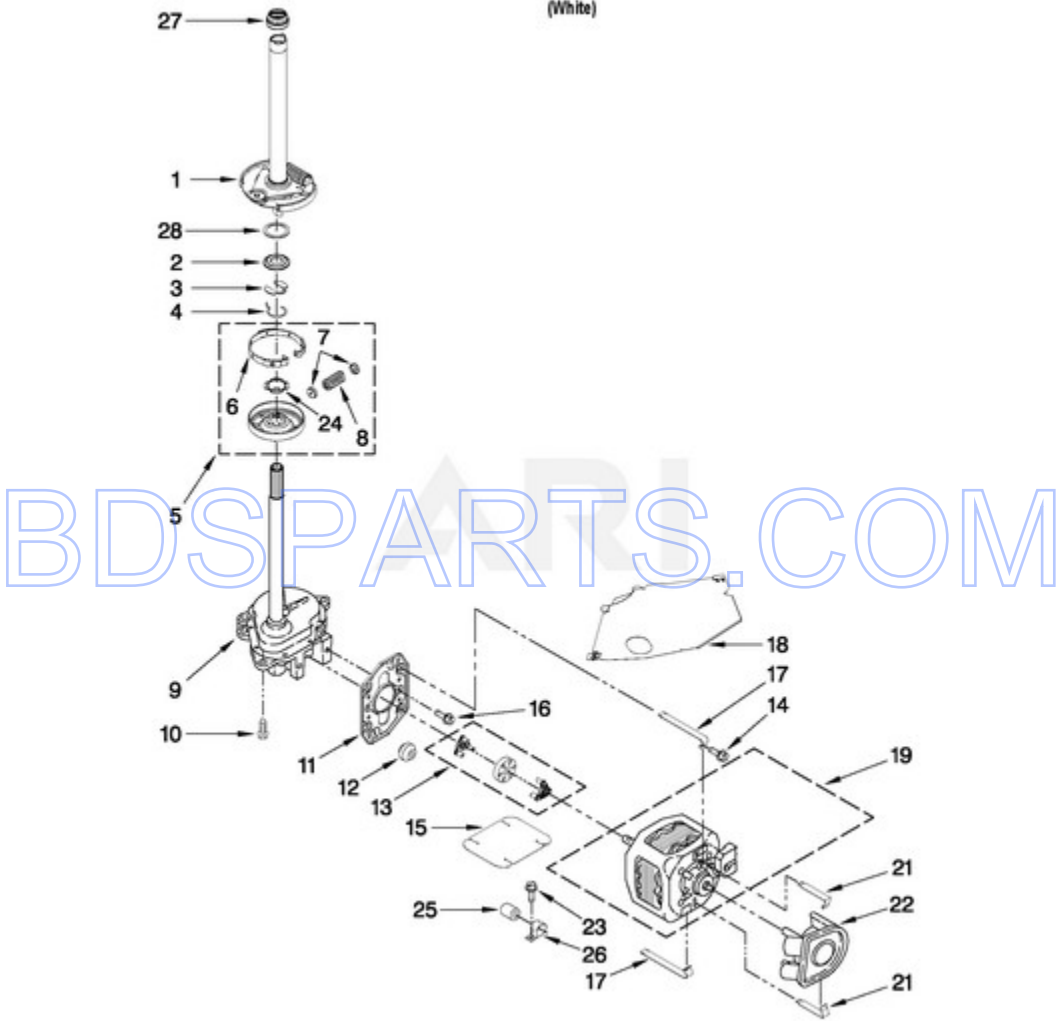

MAT14CSAWW1 - 06 - BRAKE, CLUTCH, GEARCASE, MOTOR AND PUMP PARTS

BRAKE, CLUTCH, GEARCASE, MOTOR AND PUMP PARTS

For Model: MAT14CSAWW1
(White)

W10436976

10

Page design © 2004-2017 by ARI Network Services, Inc.

Ref #	Part #	Description	Qty	Context Note	MSRP
1	388951	BRAKE & DRIVE TUBE (COMPLETE) (REFER TO PAGE 13 FOR FURTHER BREAKDOWN)			138.05
2	63292	Washer, Spin Tube Thrust			4.33
3	62697	Ring, Spin Tube Support			6.73
4	63283	Ring, Retainer			4.33
5	8299642	Clutch (Complete)			55.70
6	3951993	Band & Lining Assembly			44.76
7	62646	Cap, Clutch Spring (2)			4.33
8	8559387	Spring & Damper Assembly			4.33
9	W10140301	GEARCASE (COMPLETE) (REFER TO PAGE 14 FOR FURTHER BREAKDOWN)			250.76
10	3357334	Screw, Gearcase To Base (3)			4.33
11	62611	Plate, Motor Mount To Gearcase			44.84
12	62691	Grommet, Motor (4)			7.11
13	3978849	Coupling, Motor And Isolation			29.79
14	3387485	SCREW No.10-16 X 5/8			4.33
15	3946532	Shield, Motor			17.73
16	3400516	Screw			4.33
17	W10086010	Retainer, Motor (2)			4.33
18	3362089	Shield, Tub To Motor			20.83
19	W10153111	Motor, Main Drive			221.62
21	8546127	Retainer, Pump (2)			4.33
22	3363394	Pump (Complete)			34.95
23	62863	Screw, 10-16 x 3/8			4.33
24	3355454	CLIP, ANTI-RATTLE			4.33
25	8572717	Capacitor			48.37
26	3949496	Clamp, Capacitor			
27	8577374	Seal			4.33
28	8578981	Washer, Thrust