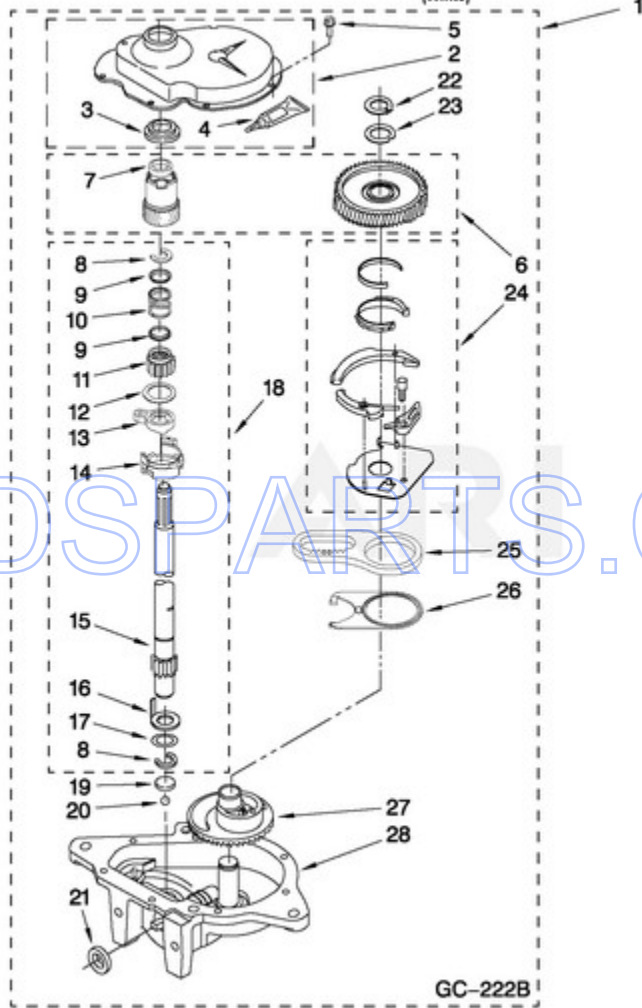

MAT14CSAWW1 - 09 - GEARCASE PARTS

GEARCASE PARTS

For Model: MAT14CSAWW1

(White)

FOR ORDERING INFORMATION REFER TO PARTS PRICE LIST

13

Page design © 2004-2017 by ARI Network Services, Inc.

W10436976

Ref #	Part #	Description	Qty	Context	Note	MSRP
1	W10140301	Gearcase (Complete)				
2	285202	Cover, Gearcase				
3	3349985	Seal, Gearcase Cover				
4	285195	SEALER, GASKET (.20 FL. OZ.) (6ML)				
5	3351614	SCREW, GEARCASE COVER, MOUNTING (8) (10-24 X 3/8)				
6	W10172898	Spin Pinion & Gear Spin Kit				
7	N/P	SEAL, SPIN PINION (NOT SERVICEABLE PART OF ILLUS. No.6)				
8	90369	Ring, Retaining (2)				
9	62677	Retainer, Spring (2)				
10	62676	Spring, Agitate				
11	W10110245	Gear, Agitate (Includes 15 & 17)				
12	62619	Washer, Agitate Gear				
13	62580	Cam Follower (Includes 14)				
14	3976349	Cam, Agitate (Includes 13)				
15	389231	Shaft, Agitator				
16	62618	Washer, Cam Thrust				
17	388815	Washer, Intermediate				
18	389387	SHAFT, AGITATOR (COMPLETE)				
19	16018	Bearing, Thrust				
20	85529	BALL, BEARING				
21	W10111745	Seal, Thrust Plug				
22	3362552	Ring, Retaining				
23	285766	Washer Kit, Thrust				
24	388253	Neutral Assembly				
25	8546456	Rack, Connecting				
26	62621	Actuator, Shift				
27	N/P	GEAR-MAIN DRIVE (NOT SERVICED SEPARATELY)				
28	N/P	BOTTOM & PINION GEARCASE (NOT SERVICED SEPARATELY)