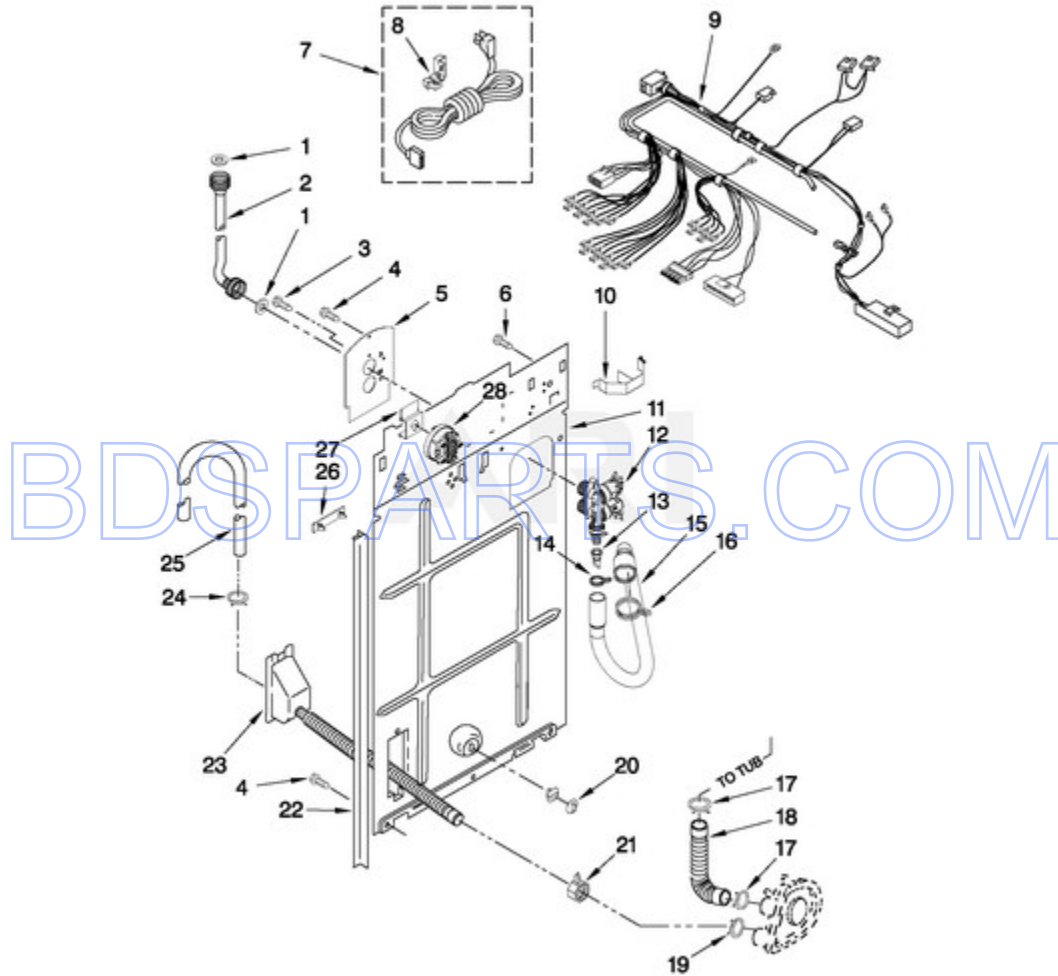

MAT14CSAWW1 - 04 - REAR PANEL PARTS

REAR PANEL PARTS

For Model: MAT14CSAWW1
(White)

FOR ORDERING INFORMATION REFER TO PARTS PRICE LIST

W10436976

6

Page design © 2004-2017 by ARI Network Services, Inc.

Ref #	Part #	Description	Qty	Context	Note	MSRP
1	W10242307	Washer, Water Inlet Hose (4) (1-1/16 x 5/8)				
2	3949381	Hose, Water Inlet (2) (Red Coupler)				
2	3949380	Hose, Water Inlet (2) (Blue Coupler)				
3	9740848	Screw, 8-18 x 1/2				
4	62863	Screw, 10-16 x 3/8				
5	8541624	Plate, Mixing Valve				
6	3351614	Screw, 10-24 X 3/8				
7	3976231	Cord, Power				
8	3952821	Strain Relief, Power Cord To Rear Panel				
9	W10177764	HARNESS, WIRING				
10	8055003	Clip, Harness & Pressure Hose				
11	8541649	Panel, Rear				
12	W10151480	Valve, Water Inlet & Thermistor Assy.				
13	8055306	Check Valve, Duck Bill				
14	W10156124	Clamp, Hose				
15	W10114765	Hose, Fresh Fill				
16	W10151157	Clamp, Hose				
17	3363366	Clamp, Hose				
18	3951449	Hose, Pump To Tub (Includes Item 17)				
19	W10142630	Clamp, Hose				
20	8519200	Support, Rear Panel				
21	3976395	Clamp, Hose				
22	3354204	Pad, Rear Panel				
23	W10358151	DRAIN HOSE ASSY. (INCLUDES ITEM 21)				
24	8317496	Clamp, Hose				
25	W10141216	Hose, Discharge Gooseneck				
26	389379	Retainer, Side To Feature Panel (2)				
27	W10133269	Bracket, Pressure Switch				
28	W10414160	PRESSURE SWITCH TRIPLE-LEVEL