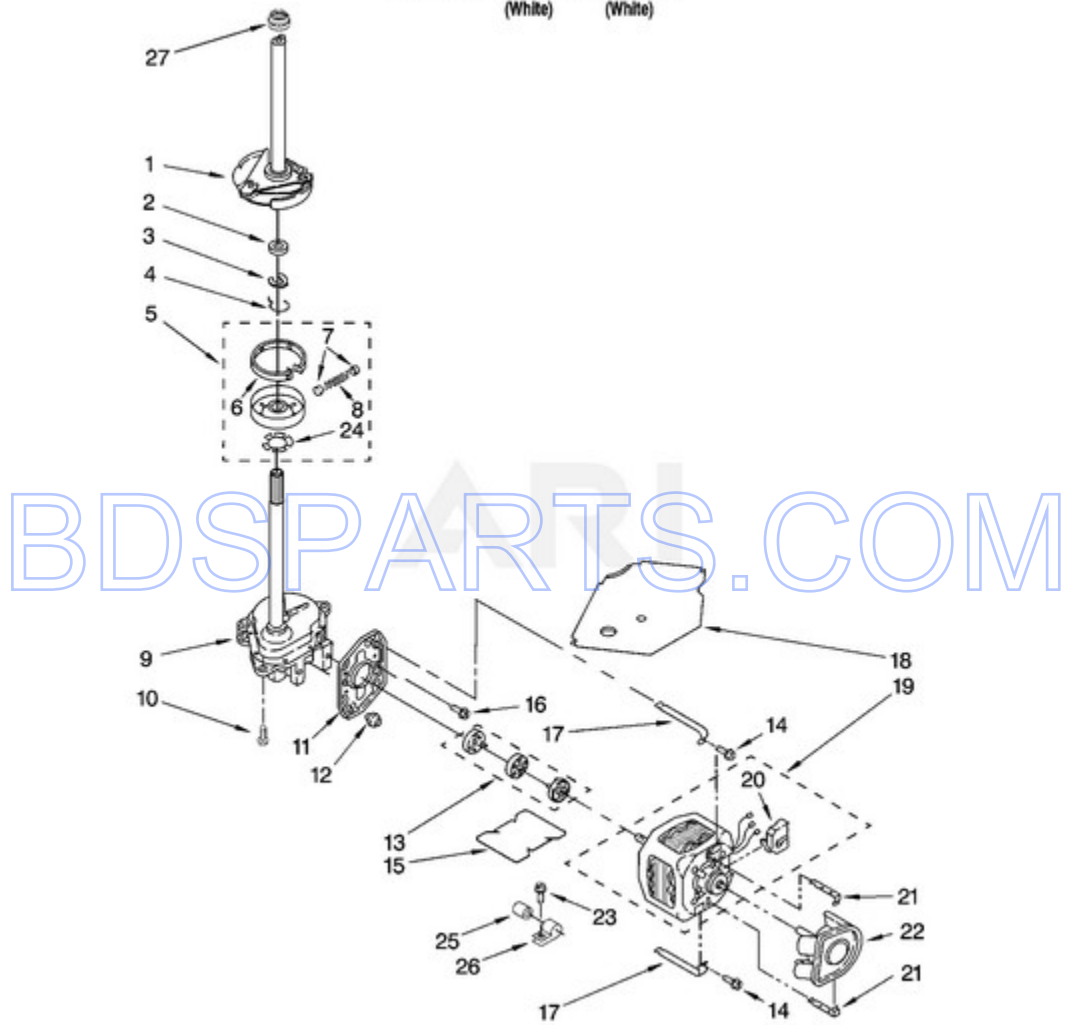

MAT14PDAWW1 - 06 - BRAKE, CLUTCH, GEARCASE, MOTOR AND PUMP PARTS

BRAKE, CLUTCH, GEARCASE, MOTOR AND PUMP PARTS

For Models: CAM2752TQ0, CAM2752TQ2
(White) (White)

BDS PARTS.COM

Ref #	Part #	Description	Qty	Context Note	MSRP
1	388952	Brake & Drive Tube (Complete) (Refer to Page 14 For Further Breakdown)			
2	63292	Washer, Spin Tube Thrust			
3	62697	Ring, Spin Tube Support			
4	63283	E-Clip, Clutch Retainer			
5	8299642	Clutch (Complete)			
6	3951993	Band & Lining, Clutch (Includes Items 7 & 8)			
7	62646	Cap, Clutch Spring (2)			
8	8559387	Spring, Clutch			
9	3360630	Gearcase (Complete) (Refer To Page 15 For Further Breakdown)			
10	3357334	Screw, Gearcase To Base (3)			
11	62611	Plate, Motor Mount To Gearcase			
12	62691	Grommet, Motor (4)			
13	3978849	Coupling, Motor And Isolation			
14	3387485	Screw (2) 10-16 x 5/8			
15	3946532	Shield, Motor			
16	3400516	Bolt, Motor Plate			
17	W10086010	Retainer, Motor (2)			
18	3362089	Shield, Tub To Motor			
19	661600	Motor, Main Drive			
20	62850	Switch, Main Drive Motor			
21	8546127	Retainer, Pump (2)			
22	3363394	Pump (Complete)			
23	62863	Screw, 10-16 x 3/8			
24	3355454	Clip, Anti- Rattle			
25	8572717	Capacitor			
26	3949496	Clamp, Capacitor			
27	8577374	Seal, Shaft