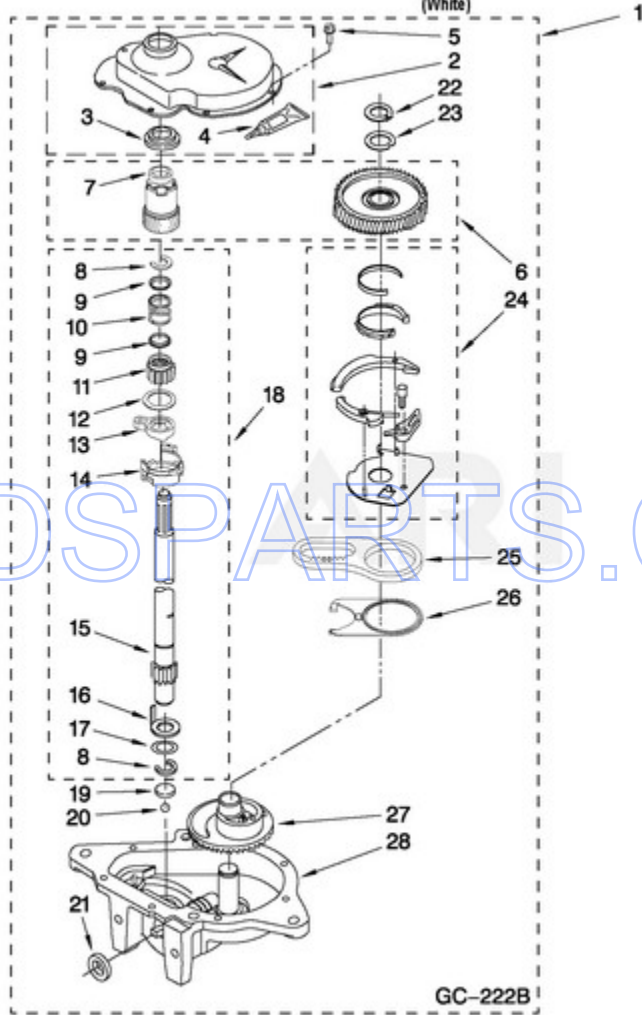

MAT14PDAWW1 - 09 - GEARCASE PARTS

GEARCASE PARTS

For Model: MAT14PDAWW1

(White)

FOR ORDERING INFORMATION REFER TO PARTS PRICE LIST

Ref #	Part #	Description	Qty	Context	Note	MSRP
1	W10140301	Gearcase (Complete)				
2	285202	Cover, Gearcase				
3	3349985	Seal, Gearcase Cover				
4	285195	Sealer, Gasket (.20 Fl. Oz.) (6 ml)				
5	3351614	Screw, Gearcase Cover, Mounting (8) (10-24 x 3/8)				
6	W10172898	Spin Pinion & Gear Spin Kit				
7	N/P	FOLLOWING PARTS NOT ILLUSTRATED				
8	90369	Ring, Retaining (2)				
9	62677	Retainer, Spring (2)				
10	62676	Spring, Agitate				
11	W10110245	Gear, Agitate (Includes 15 & 17)				
12	62619	Washer, Agitate Gear				
13	62580	Cam Follower (Includes 14)				
14	3976349	Cam, Agitate (Includes 13)				
15	389231	Shaft, Agitator				
16	62618	Washer, Cam Thrust				
17	388815	Washer, Intermediate				
18	389387	Shaft, Agitator (Complete)				
19	16018	Bearing, Thrust				
20	85529	BALL BEARING				
21	W10111745	Seal, Thrust Plug				
22	3362552	Ring, Retaining				
23	285766	Washer Kit, Thrust				
24	388253	Neutral Assembly				
25	8546456	Rack, Connecting				
26	62621	Actuator, Shift				
27	N/P	FOLLOWING PARTS NOT ILLUSTRATED				
28	N/P	FOLLOWING PARTS NOT ILLUSTRATED