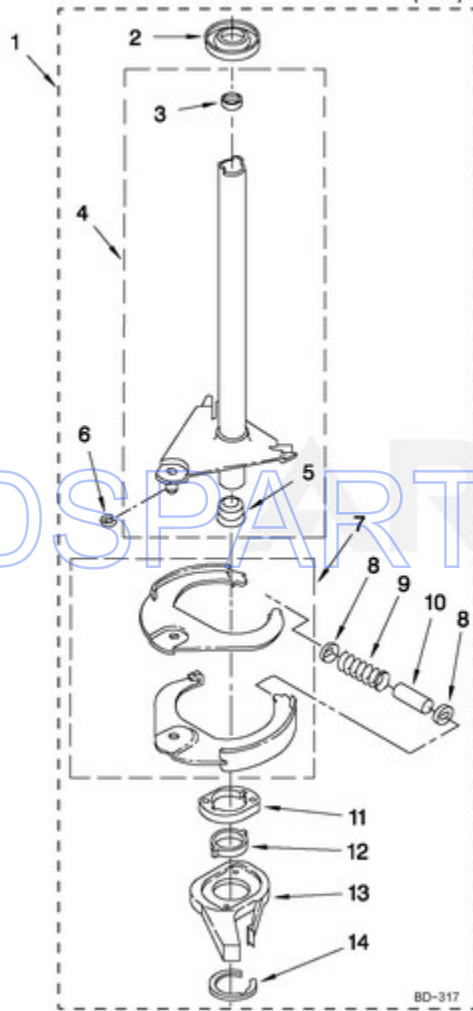

MAT14PDAWW1 - 08 - BRAKE AND DRIVE TUBE PARTS

BRAKE AND DRIVE TUBE PARTS

For Model: MAT14PDAWW1
(White)

BD-317

FOR ORDERING INFORMATION REFER TO PARTS PRICE LIST

W10436679

10

Page design © 2004-2017 by ARI Network Services, Inc.

Ref #	Part #	Description	Qty	Context Note	MSRP
1	W10157617	Brake And Drive Tube (Complete)			
2	62658	Ring, Thrust			
3	356427	Seal, Drive Tube			
4	W10117001	Tube, Basket Drive (Includes Illus. 3, 5 & 6)			
5	8546462	``T`` Bearing Spin Tube			
6	W10083190	Ring, Retaining			
7	W10150064	Brake Shoe (2)			
8	3353956	Cap, Brake Spring (2)			
9	387806	Spring, Brake			
10	3355360	Sleeve, Brake			
11	8546461	Cam, Brake Release			
12	63022	Sleeve, Cam			
13	64194	Driver, Brake Cam			
14	W10083200	Ring, Retaining			
NI	285208	Lubricant (Use Only In Brake Shoe Assembly On Roller & Pin)			

BDS PARTS.COM