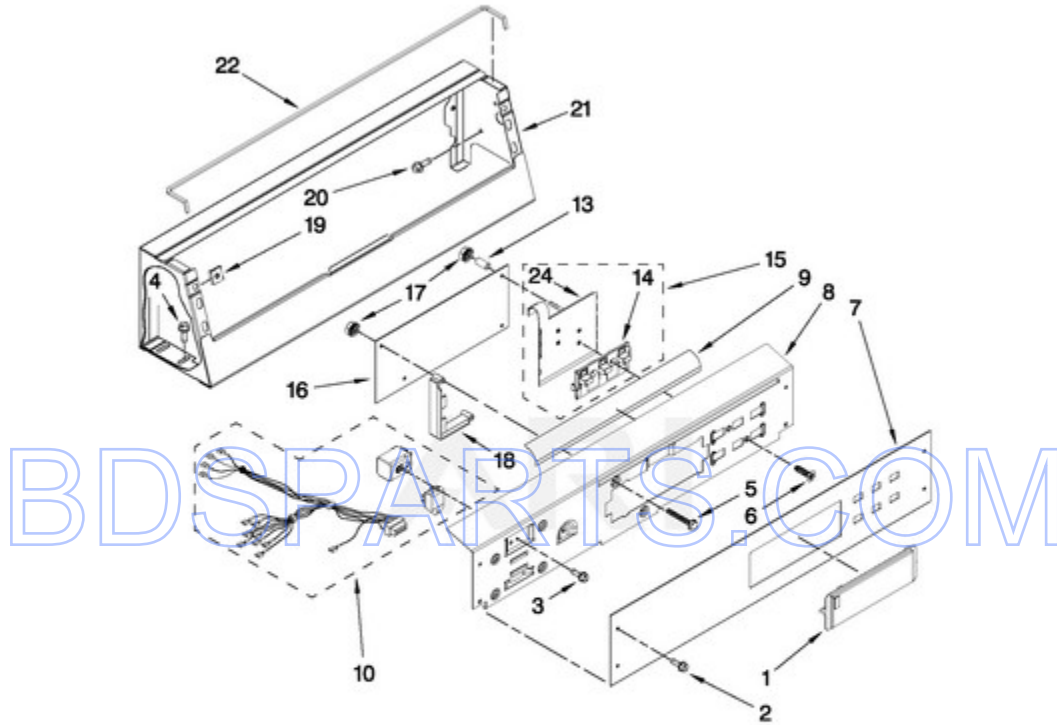

MAT14PDAWW1 - 02 - CONTROL PANEL PARTS

CONTROL PANEL PARTS

For Model: MAT14PDAWW1
(White)

W1D436979

FOR ORDERING INFORMATION REFER TO PARTS PRICE LIST

3

Page design © 2004-2017 by ARI Network Services, Inc.

Ref #	Part #	Description	Qty	Context Note	MSRP
1	W10131114	Cover, Display			
2	W10131119	Screw, 8-18 X 1/2			
3	W10142650	Screw, 6-32 X .490			
4	W10142728	Screw, 8-32 X 3/8			
5	W10137322	SCREW			
6	W10140652	Screw, 6-20 X 1/2			
7	W10135334	Facia / Overlay			
8	W10124210	Bracket, Control			
9	W10133515	Deflector			
10	W10153453	Harness, Console & Relays			
13	W10133514	Spacer			
14	W10131113	Push Button (2)			
15	W10135389	Push Button & Switch Assembly			
16	W10130701	Control Board			
17	W10139046	Nut 6-32			
18	W10161568	Shield, Probing			
19	W10131123	NUT, No.8 U TYPE			
20	W10139210	Screw, 8-18 X 5/16			
21	W10205153	Console			
22	W10157932	Foam Seal			
24	W10135255	Membrane Switch with Backer Plate