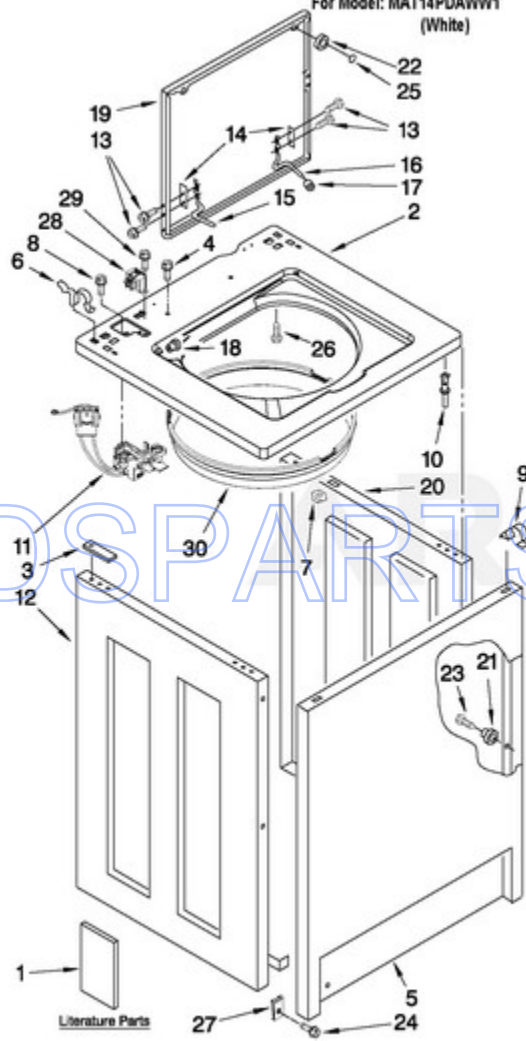

MAT14PDAWW1 - 01 - TOP AND CABINET PARTS

TOP AND CABINET PARTS

For Model: MAT14PDAWW1
(White)

FOR ORDERING INFORMATION REFER TO PARTS PRICE LIST

W10436979

Page design © 2004-2017 by ARI Network Services, Inc.

Ref #	Part #	Description	Qty	Context	Note	MSRP
1	W10135312	INSTALLATION INSTRUCTIONS (ENGLISH)				
1	W10135314	INSTALLATION INSTRUCTIONS (SPANISH)				
1	W10149401	Wiring Diagram				
1	W10135297	Tech Sheet				
1	W10436979	REPAIR PARTS LIST				
2	W10136711	TOP				
3	3353950	Spacer, Cabinet To Top (4)				
4	3351614	Screw, 10-24 x 3/8				
5	3358500	Panel, Front				
6	62780	Clip, Top & Cabinet & Rear Panel (2)				
7	90406	Cage Nut				
8	3400611	Screw & Washer, Lid Switch (2)				
9	18776	Lock (2)				
10	3353949	Pin, Locator (2)				
11	8054980	Switch, Lid				
12	3976382	Panel, L.H.				
13	W10119828	Screw, Lid Hinge Mounting (4)				
14	21097	Pad, Lid Hinge (2)				
15	8524784	Hinge, Lid (L.H.)				
16	54583	Hinge, Lid (R.H.)				
17	19119	Bumper, Lid Hinge				
18	21258	Bearing, Lid Hinge (2)				
19	W10171146	Lid				
20	3976380	PANEL R.H.				
21	3353812	Locator (4)				
22	356908	BUMPER				
23	3400804	Screw (4)				
24	3400077	Screw, 10-16 x 1/2				
25	356907	Rivet, Plastic				
26	3353993	Screw 10-16 X .690				
27	W10004930	Clip, U-Bend (2)				
28	W10131839	TRANSFORMER 120 TO 22.5 VAC.				
29	90767	SCREW,8-18 X 3/8				
30	8271956	Shield Assembly				