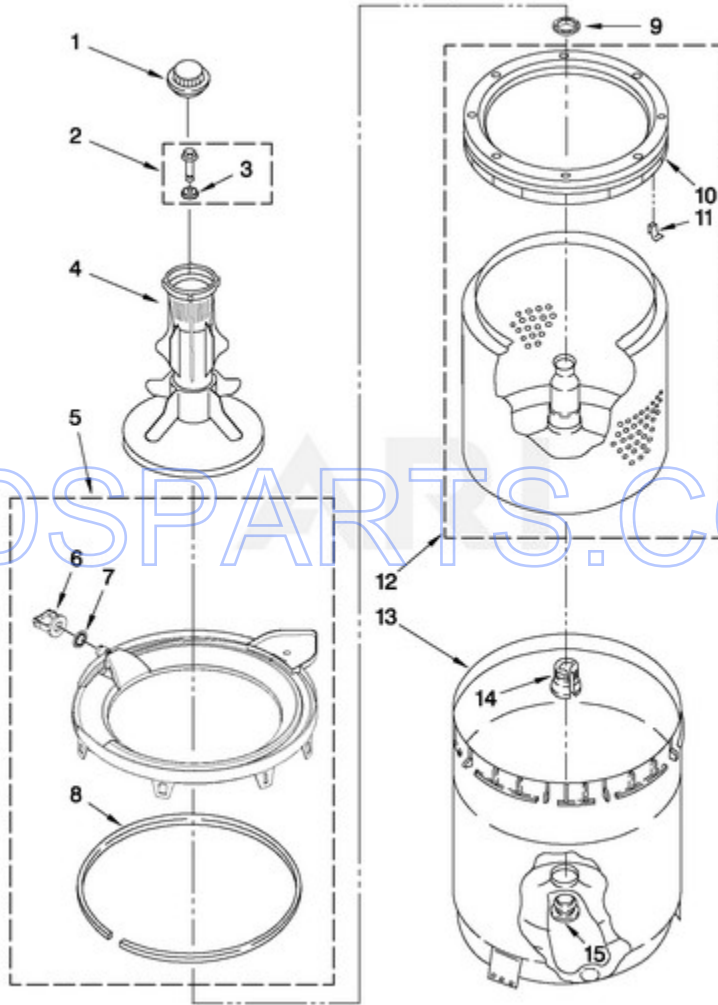

MAT14PDAWW1 - 04 - REAR PANEL PARTS

REAR PANEL PARTS

For Model: MAT14PDAWW1
(White)

FOR ORDERING INFORMATION REFER TO PARTS PRICE LIST

5

Page design © 2004-2017 by ARI Network Services, Inc.

W10436979

Ref #	Part #	Description	Qty	Context	Note	MSRP
1	W10242307	Washer, Water Inlet Hose (4) (1-1/16 x 5/8)				
2	3949380	Hose, Water Inlet (2) (Blue Coupler)				
2	3949381	Hose, Water Inlet (2) (Red Coupler)				
3	9740848	Screw, 8-18 x 1/2				
4	62863	Screw, 10-16 x 3/8				
5	8541624	Plate, Mixing Valve				
6	3351614	Screw, 10-24 x 3/8				
7	3976231	Cord, Power				
8	3952821	Strain Relief, Power Cord To Rear Panel				
9	W10153452	HARNESS, WIRING				
10	8055003	Clip, Harness & Pressure Hose				
11	8541649	Panel, Rear				
12	W10151482	Valve, Water Inlet & Thermistor Assy.				
13	8055306	Check Valve, Duck Bill				
14	W10156124	Clamp, Hose				
15	W10114765	Hose, Fresh Fill				
16	W10151157	Clamp, Hose				
17	3363366	Clamp, Hose				
18	3951449	Hose, Pump To Tub (Includes Item 17)				
19	W10142630	Clamp, Hose				
20	8519200	Support, Rear Panel				
21	3976395	Clamp, Hose				
22	3354204	Pad, Rear Panel				
23	W10358151	DRAIN HOSE ASSY. (INCLUDES ITEM 21)				
24	8317496	Clamp, Hose				
25	W10141216	Hose, Discharge Gooseneck				
26	389379	Retainer, Side To Feature Panel (2)				
27	W10133269	Bracket, Pressure Switch				
28	W10414159	PRESSURE SWITCH TRIPLE-LEVEL				
29	W10167585	Hose, Pressure Switch				

MAT14PDAWW1 - 05 - AGITATOR, BASKET AND TUB PARTS

AGITATOR, BASKET AND TUB PARTS

For Model: MAT14PDAWW1

(White)

BDSPARTS.COM

FOR ORDERING INFORMATION REFER TO PARTS PRICE LIST

W10436979

6