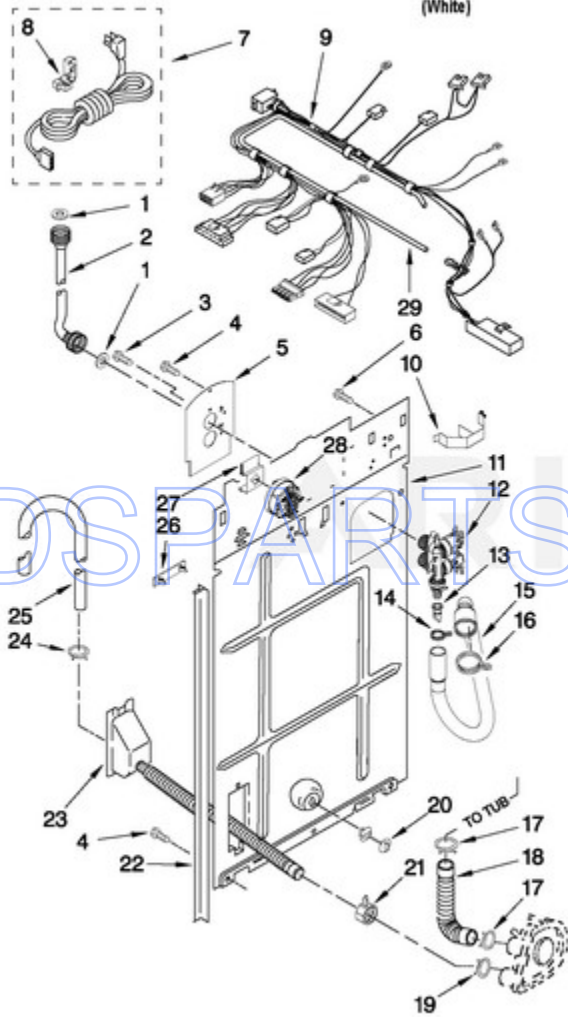

MAT14PDAWW1 - 04 - REAR PANEL PARTS

REAR PANEL PARTS

For Model: MAT14PDAWW1
(White)

FOR ORDERING INFORMATION REFER TO PARTS PRICE LIST

5

Page design © 2004-2017 by ARI Network Services, Inc.

W10436979

Ref #	Part #	Description	Qty	Context	Note	MSRP
1	W10242307	Washer, Water Inlet Hose (4) (1-1/16 x 5/8)				
2	3949380	Hose, Water Inlet (2) (Blue Coupler)				
2	3949381	Hose, Water Inlet (2) (Red Coupler)				
3	9740848	Screw, 8-18 x 1/2				
4	62863	Screw, 10-16 x 3/8				
5	8541624	Plate, Mixing Valve				
6	3351614	Screw, 10-24 x 3/8				
7	3976231	Cord, Power				
8	3952821	Strain Relief, Power Cord To Rear Panel				
9	W10153452	HARNESS, WIRING				
10	8055003	Clip, Harness & Pressure Hose				
11	8541649	Panel, Rear				
12	W10151482	Valve, Water Inlet & Thermistor Assy.				
13	8055306	Check Valve, Duck Bill				
14	W10156124	Clamp, Hose				
15	W10114765	Hose, Fresh Fill				
16	W10151157	Clamp, Hose				
17	3363366	Clamp, Hose				
18	3951449	Hose, Pump To Tub (Includes Item 17)				
19	W10142630	Clamp, Hose				
20	8519200	Support, Rear Panel				
21	3976395	Clamp, Hose				
22	3354204	Pad, Rear Panel				
23	W10358151	DRAIN HOSE ASSY. (INCLUDES ITEM 21)				
24	8317496	Clamp, Hose				
25	W10141216	Hose, Discharge Gooseneck				
26	389379	Retainer, Side To Feature Panel (2)				
27	W10133269	Bracket, Pressure Switch				
28	W10414159	PRESSURE SWITCH TRIPLE-LEVEL				
29	W10167585	Hose, Pressure Switch