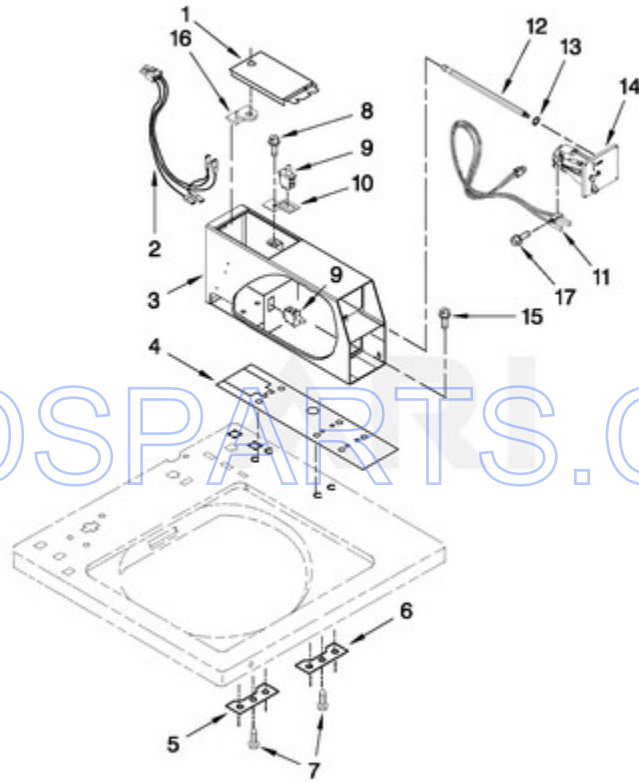

MAT14PDAWW1 - 03 - METER CASE PARTS

METER CASE PARTS

For Model: MAT14PDAWW1
(White)

BDSPARTS.COM

FOR ORDERING INFORMATION REFER TO PARTS PRICE LIST

4

Page design © 2004-2017 by ARI Network Services, Inc.

W10436979

Ref #	Part #	Description	Qty	Context	Note	MSRP
1	3351136	Door, Service				
2	W10211244	HARNES WIRE SENSOR SWITCH				
3	W10136645	Meter Case				
4	3954812	Cushion, Case				
5	3353813	Plate, Mounting				
6	3347825	PLATE, MOUNTING				
7	98445	Screw, 10-16 x 3/4				
8	W10139210	Screw, 8-18 X 5/16				
9	W10131838	SWITCH-VAULT SERVICE DOOR				
10	W10133508	Bracket, Service				
11	W10247389	COIN OPTIC SENSOR ASSEMBLY				
12	W10137319	HEX-BAR BOLT				
13	W10068270	Washer				
14	W10133242	ASSEMBLY, SINGLE COIN DROP				
15	3353994	BOLT				
15	3349065	Bolt, Meter Case Mounting (5/16-24 X 1.00 (3))				
16	W10145154	Cam Commercial Lock				
17	W10142655	Screw, 6-20 X 1.00