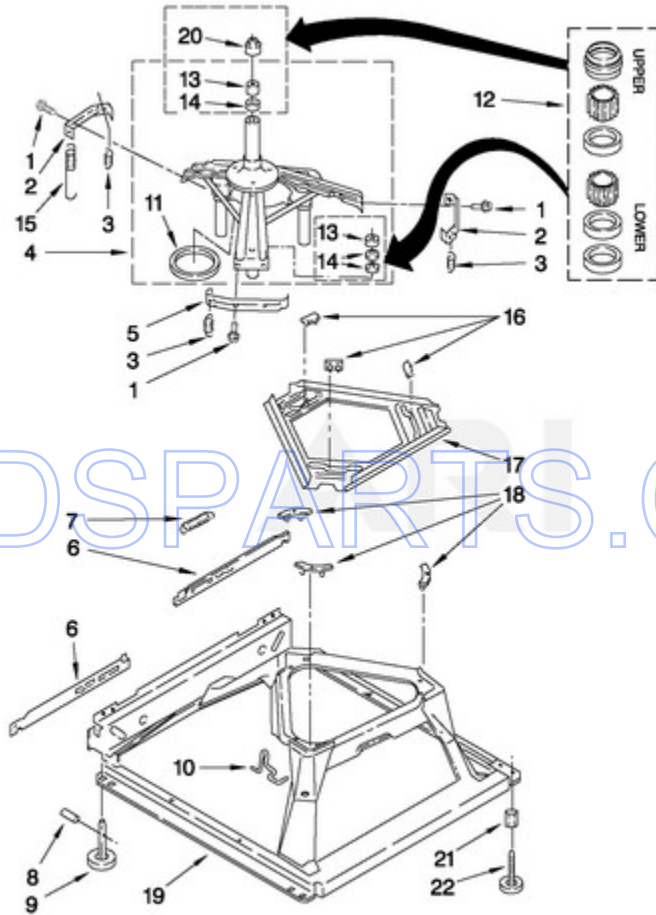

Page design © 2004-2017 by ARI Network Services, Inc.

Ref #	Part #	Description	Qty	Context	Note	MSRP
1	W10131111	Cap, Agitator				
2	W10003790	Screw & Washer Assembly				
3	3949550	Washer				
4	W10131112	Agitator				
5	W10114776	Tub Ring				
6	8055316	Retainer, Check Valve				
7	3369375	Wafer, Check Valve				
8	3359586	Gasket, Tub Ring				
9	21366	Nut, Spanner				
10	3956205	Balance Ring (Includes Item 11)				
11	8519815	Clip, Balance Ring (8)				
12	8545860	Basket & Balance Ring				
13	W10135424	Tub				
14	389140	Block, Drive				
15	383727	Gasket, Centerpost				

MAT14PDAWW1 - 07 - MACHINE BASE PARTS

MACHINE BASE PARTS

For Model: MAT14PDAWW1
(White)

FOR ORDERING INFORMATION REFER TO PARTS PRICE LIST

9

Page design © 2004-2017 by ARI Network Services, Inc.

W10436979

Ref #	Part #	Description	Qty	Context	Note	MSRP
1	3400076	Screw, Bracket Mounting (10-32 x 5/8)				
2	64067	Bracket, Spring Outer (2)				
3	63907	Spring, Suspension (3)				
4	3362087	Tub & Brake Support				
5	64065	Bracket, Spring Outer (L.F.)				
6	63466	Link, Leveling Mechanism (2)				
7	62597	Spring, Leveling Mechanism				
8	62837	Pin, Knurled				
9	62596	Foot, Rear (2)				
10	W10145155	Retainer, Suspension Spring				
11	63134	Ring, Sound Deadening				
12	285203	Centerpost Bearing Kit (Includes Items 13, 14 & 20)				
13	8546455	Bearing, Centerpost				
14	357409	Seal, Centerpost				
15	8534035	Spring, Counterweight				
16	62568	Pad, Plate				
17	3946509	Plate, Suspension (Includes Item 16)				
18	3363660	Pad, Base				
19	3946512	Base Assembly (Includes Items 6, 7, 8, 9, 10 & 18)				
20	8577376	Seal, Centerpost				
21	3359452	Nut, Lock (3/8-16)				
22	W10001130	Foot, Front (2)				