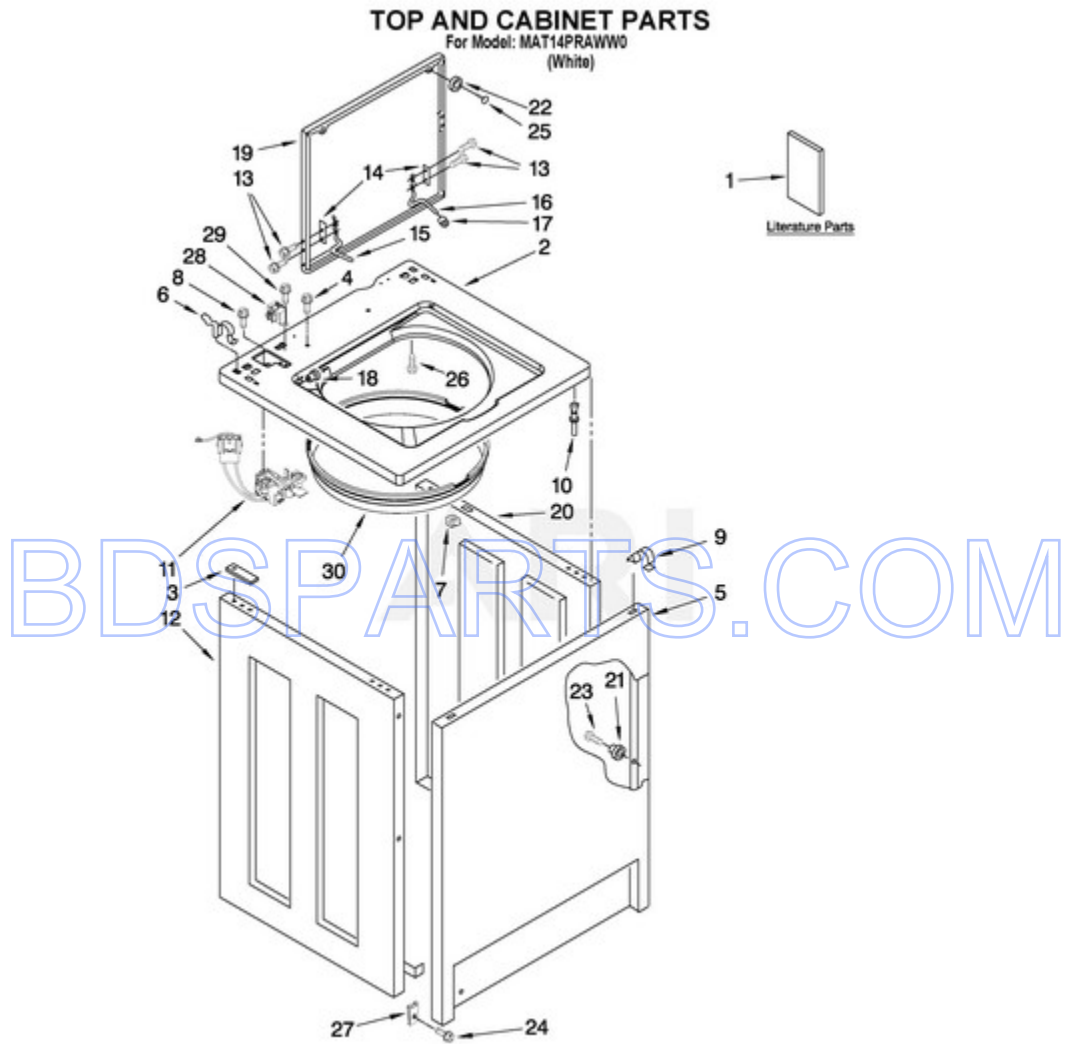

MAT14PRAWW0 - 01 - TOP AND CABINET PARTS

W10135285

2

Ref #	Part #	Description	Qty	Context	Note	MSRP
1	W10135294	Installation Instructions				
1	W10135291	Card Reader, Installation Instructions				
1	W10146419	Wiring Diagram				
1	W10135297	Tech Sheet				
1	W10135285	Repair Parts List				
2	W10136709	Top				
3	3353950	Spacer, Cabinet To Top (4)				
4	3351614	Screw, 10-24 x 3/8				
5	3358500	Panel, Front				
6	62780	Clip, Top & Cabinet & Rear Panel (2)				
7	90406	Cage Nut				
8	3400611	Screw & Washer, Lid Switch (2)				
9	18776	Lock (2)				
10	3353949	Pin, Locator (2)				
11	8054980	Switch, Lid				
12	3976382	Panel, L.H.				
13	W10119828	Screw, Lid Hinge Mounting (4)				
14	21097	Pad, Lid Hinge (2)				
15	8524784	Hinge, Lid (L.H.)				
16	54583	Hinge, Lid (R.H.)				
17	19119	Bumper, Lid Hinge				
18	21258	Bearing, Lid Hinge (2)				
19	W10135387	LID				
20	3976380	PANEL R.H.				
21	3353812	Locator (4)				
22	356908	BUMPER				
23	718258	Screw (4)				
24	3400077	Screw 10-16 X .500				
25	356907	Rivet, Plastic				
26	3353993	Screw 10-16 X .690				
27	W10004930	Clip, U-Bend (2)				
28	W10131839	TRANSFORMER 120 TO 22.5 VAC.				
29	90767	SCREW,8-18 X 3/8				
30	8271956	Shield Assembly				