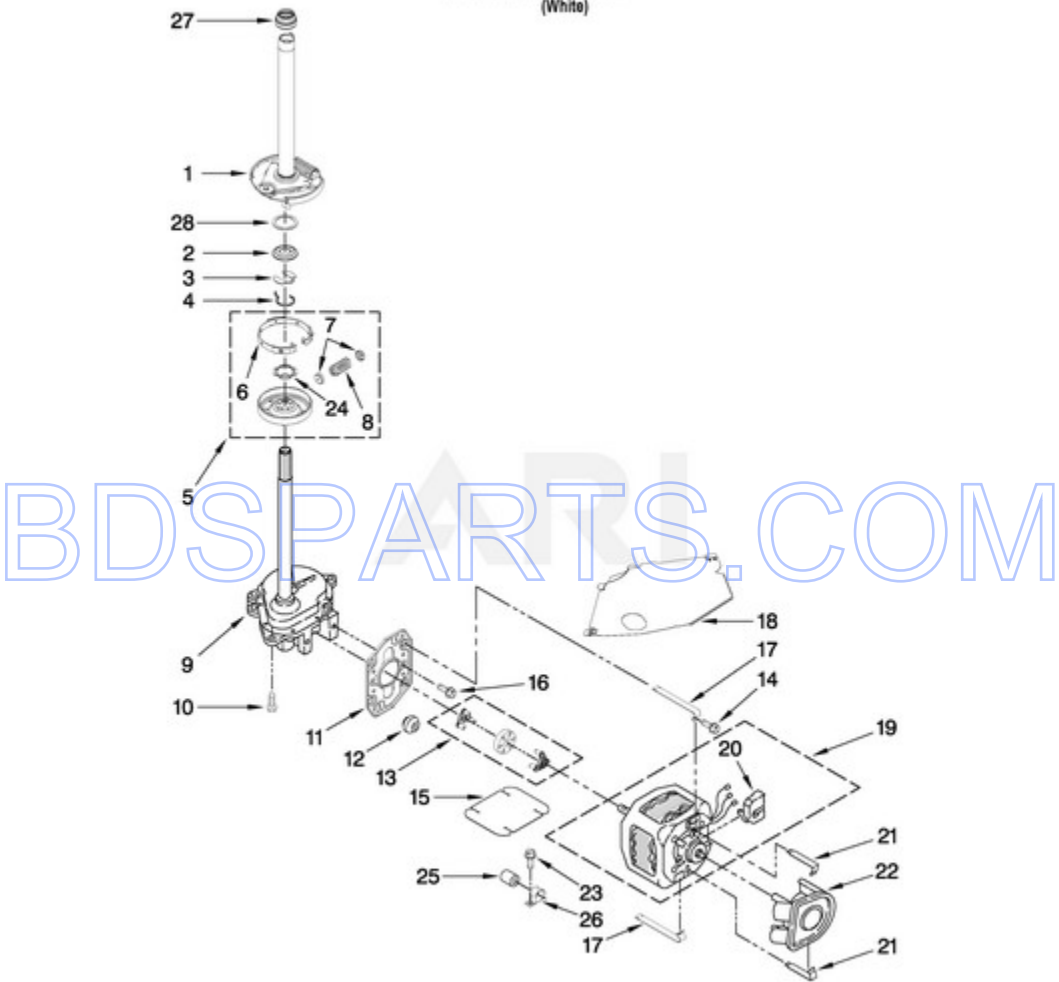

MAT14PRAWW0 - 05 - BRAKE, CLUTCH, GEARCASE, MOTOR AND PUMP PARTS

BRAKE, CLUTCH, GEARCASE, MOTOR AND PUMP PARTS

For Model: MAT14PRAWW0
(White)

FOR ORDERING INFORMATION REFER TO PARTS PRICE LIST
10

W10135285

Ref #	Part #	Description	Qty	Context	Note	MSRP
1	388951	Brake & Drive Tube (Complete) (Refer to Page 14 For Further Breakdown)				
2	63292	Washer, Spin Tube Thrust				
3	62697	Ring, Spin Tube Support				
4	63283	Ring, Retainer				
5	8299642	Clutch (Complete)				
6	3951993	Band & Lining Assembly				
7	62646	Cap, Clutch Spring (2)				
8	8559387	Spring & Damper Assembly				
9	W10140301	Gearcase (Complete) (Refer To Page 15 For Further Breakdown)				
10	3357334	Screw, Gearcase To Base (3)				
11	62611	Plate, Motor Mount To Gearcase				
12	62691	Grommet, Motor (4)				
13	3978849	Coupling, Motor And Isolation				
14	3387485	SCREW No.10-16 X 5/8				
15	3946532	Shield, Motor				
16	3400516	Screw				
17	W10086010	Retainer, Motor (2)				
18	3362089	Shield, Tub To Motor				
19	W10153111	Motor, Main Drive				
20	3952056	Switch, Main Drive Motor				
21	8546127	Retainer, Pump (2)				
22	3363394	Pump (Complete)				
23	62863	Screw, 10-16 x 3/8				
24	3355454	Clip, Anti- Rattle				
25	8572717	Capacitor				
26	3949496	Clamp, Capacitor				
27	8577374	Seal				
28	8578981	Washer, Thrust