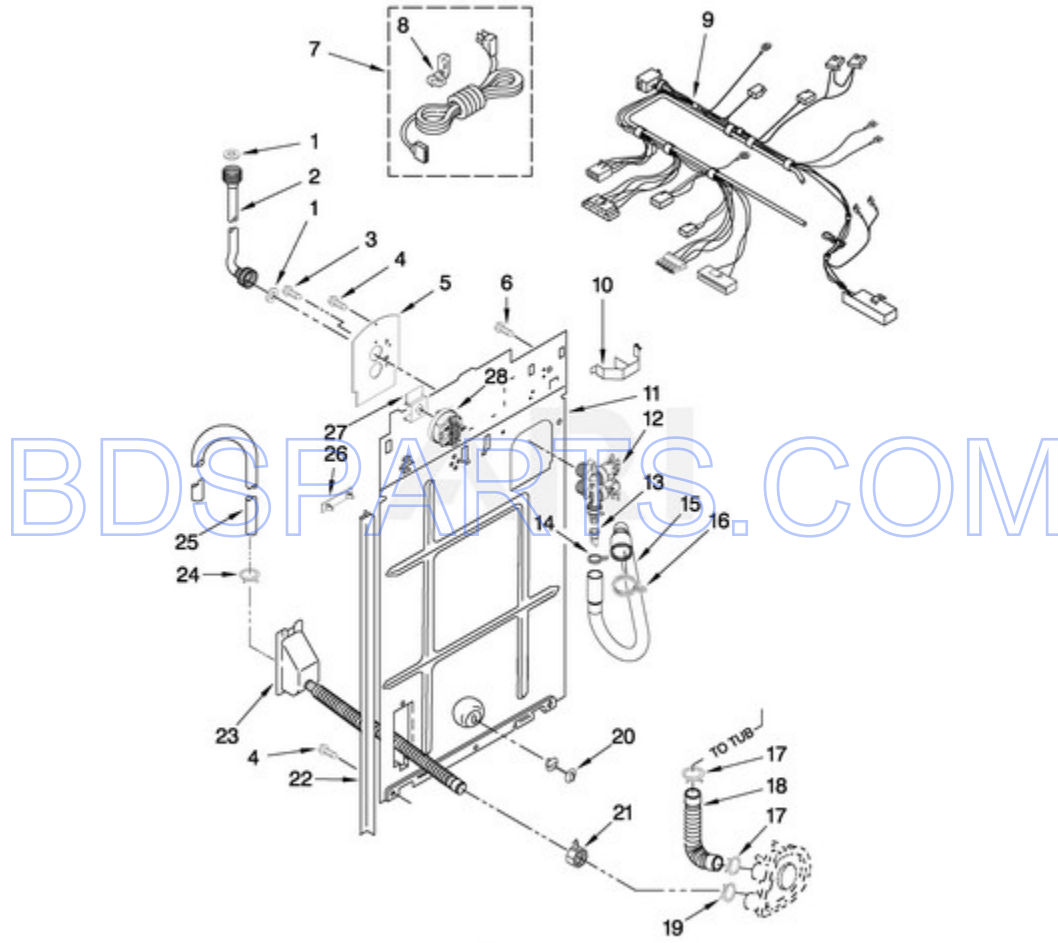

MAT14PRAWW0 - 03 - REAR PANEL PARTS

REAR PANEL PARTS For Model: MAT14PRAWW0 (White)

FOR ORDERING INFORMATION REFER TO PARTS PRICE LIST

W10135285

6

Page design © 2004-2017 by ARI Network Services, Inc.

Ref #	Part #	Description	Qty	Context	Note	MSRP
1	3976300	Washer, Water Inlet Hose (4) (1-1/16 x 5/8)				
2	3949380	Hose, Water Inlet (2) (Blue Coupler)				
2	3949381	Hose, Water Inlet (2) (Red Coupler)				
3	9740848	Screw, 8-18 x 1/2				
4	62863	Screw, 10-16 x 3/8				
5	8541624	Plate, Mixing Valve				
6	3351614	Screw, 10-24 x 3/8				
7	3976231	Cord, Power				
8	3952821	Strain Relief, Power Cord To Rear Panel				
9	W10153452	Harness, Wiring (For Detail See Pages 12 & 13)				
10	8055003	Clip, Harness & Pressure Hose				
11	8541652	Panel, Rear				
12	W10151482	Valve, Water Inlet & Thermistor Assy.				
13	8055306	Check Valve, Duck Bill				
14	W10156124	Clamp, Hose				
15	W10114765	Hose, Fresh Fill				
16	W10151157	Clamp, Hose				
17	3363366	Clamp, Hose				
18	3951449	Hose, Pump To Tub (Includes Item 17)				
19	W10142630	Clamp, Hose				
20	8519200	Support, Rear Panel				
21	3976395	Clamp, Hose				
22	3354204	Pad, Rear Panel				
23	8317959	Drain Hose Assy. (Includes Item 21)				
24	8317496	Clamp, Hose				
25	W10141216	Hose, Discharge Gooseneck				
26	389379	Retainer, Side To Feature Panel (2)				
27	W10133269	Bracket, Pressure Switch				
28	W10134535	Pressure Switch Triple-Level