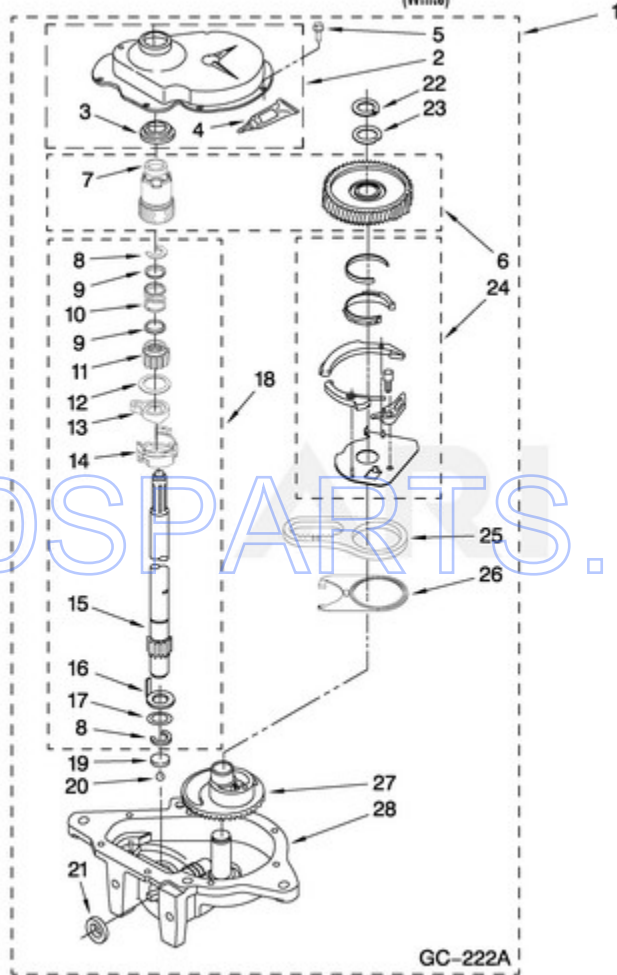

MAT14PRAWW0 - 09 - GEARCASE PARTS

GEARCASE PARTS

For Model: MAT14PRAWW0
(White)

BDS PARTS.COM

FOR ORDERING INFORMATION REFER TO PARTS PRICE LIST

Ref #	Part #	Description	Qty	Context	Note	MSRP
1	W10140301	Gearcase (Complete)				
2	285202	Cover, Gearcase				
3	3349985	Seal, Gearcase Cover				
4	285195	Sealer, Gasket (.20 Fl. Oz.) (6 ml)				
5	3351614	Screw, Gearcase Cover, Mounting (8) (10-24 x 3/8)				
6	W10172898	Spin Pinion & Gear Spin Kit				
7	W10112127	Seal, Spin Pinion				
8	90369	Ring, Retaining (2)				
9	62677	Retainer, Spring (2)				
10	62676	Spring, Agitate				
11	W10110245	Gear, Agitate (Includes 15 & 17)				
12	62619	Washer, Agitate Gear				
13	62580	Cam Follower (Includes 14)				
14	3976349	Cam, Agitate (Includes 13)				
15	389231	Shaft, Agitator				
16	62618	Washer, Cam Thrust				
17	388815	Washer, Intermediate				
18	389387	Shaft, Agitator (Complete)				
19	16018	Bearing, Thrust				
20	85529	BALL BEARING				
21	W10111745	Seal, Thrust Plug				
22	3362552	Ring, Retaining				
23	285766	Washer Kit, Thrust				
24	388253	Neutral Assembly				
25	8546456	Rack, Connecting				
26	62621	Actuator, Shift				
27		Gear-Main Drive (Not Serviced Separately)				
28		Bottom & Pinion Gearcase (Not Serviced Separately)