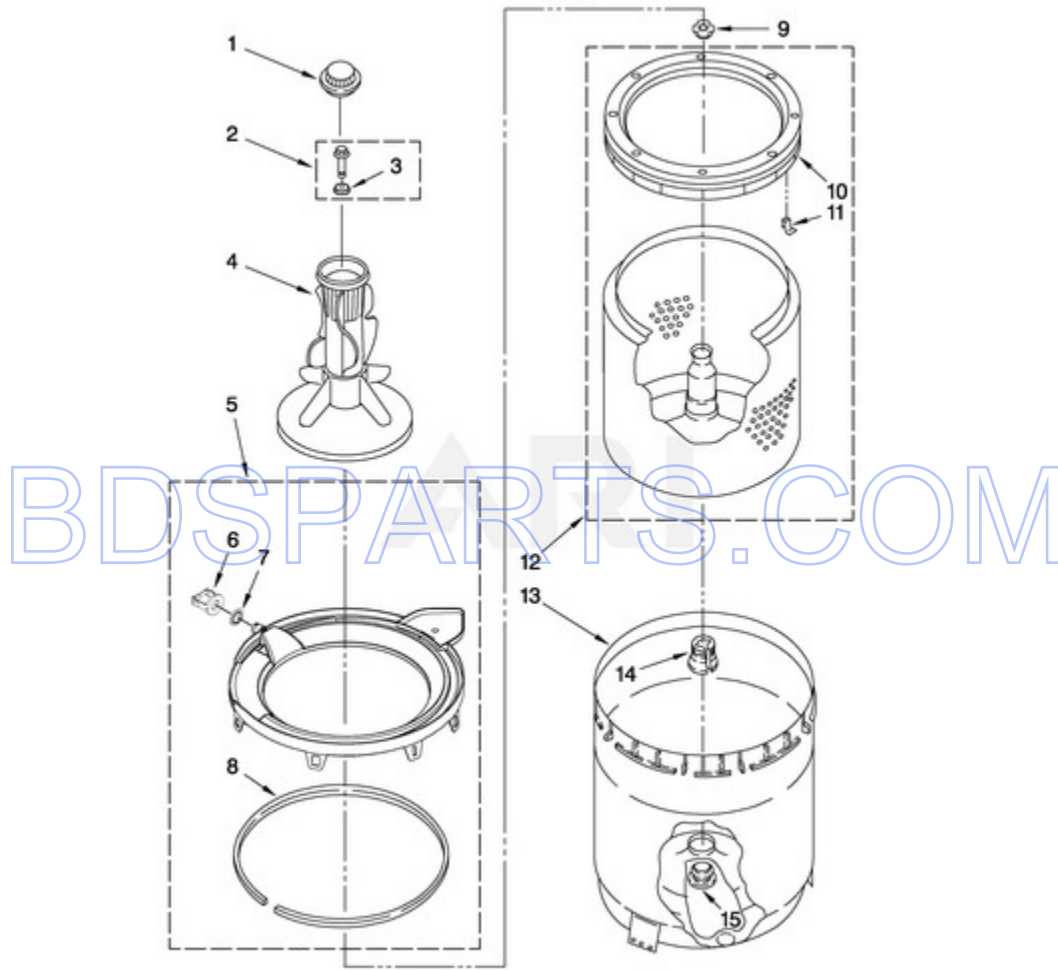

MAT14PRAW0 - 04 - AGITATOR, BASKET AND TUB PARTS

AGITATOR, BASKET AND TUB PARTS
For Model: MAT14PRAW0
(White)

FOR ORDERING INFORMATION REFER TO PARTS PRICE LIST

W10135285

8

Ref #	Part #	Description	Qty	Context	Note	MSRP
1	W10131109	Cap, Agitator				
2	W10003790	Screw & Washer Assembly				
3	3949550	Washer				
4	W10131112	Agitator				
5	W10114776	Tub Ring				
6	8055316	Retainer, Check Valve				
7	3369375	Wafer, Check Valve				
8	3359586	Gasket, Tub Ring				
9	21366	Nut, Spanner				
10	3956205	Balance Ring (Includes Item 11)				
11	8519815	Clip, Balance Ring (8)				
12	8545860	Basket & Balance Ring				
13	W10135424	Tub				
14	389140	Block, Drive				
15	383727	Gasket, Centerpost				

BDSPARTS.COM