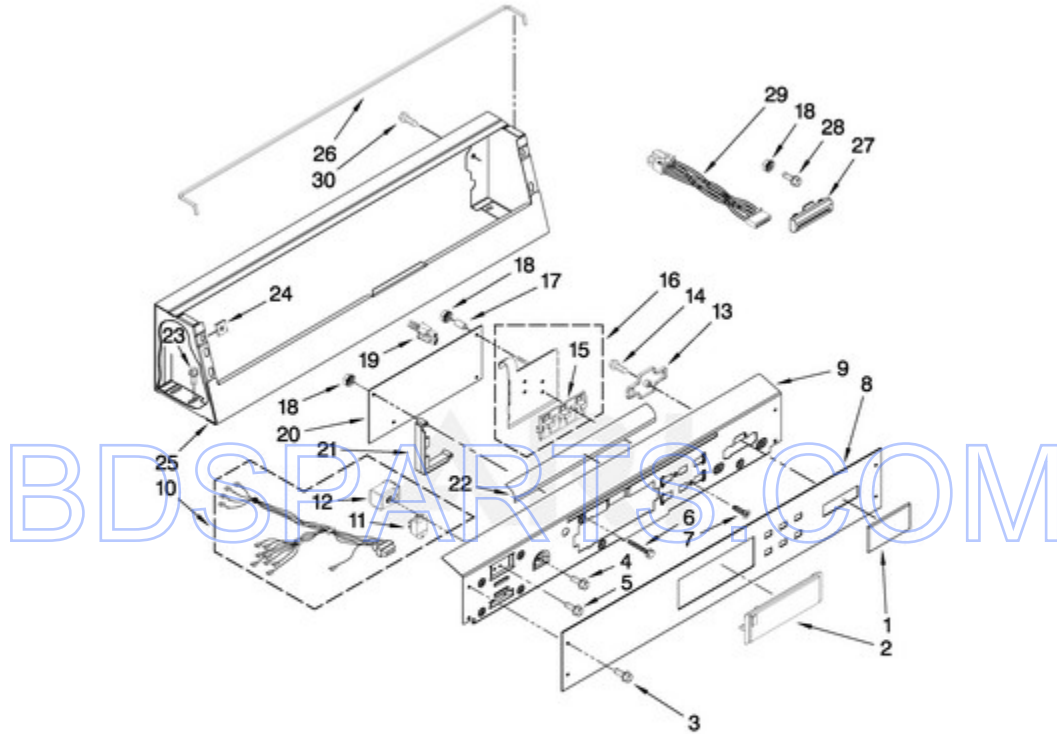

MAT14PRAW0 - 02 - CONTROL PANEL PARTS

CONTROL PANEL PARTS For Model: MAT14PRAW0 (White)

FOR ORDERING INFORMATION REFER TO PARTS PRICE LIST

W10135285

4

Page design © 2004-2017 by ARI Network Services, Inc.

Ref #	Part #	Description	Qty	Context	Note	MSRP
1	W10137769	Cover, Card Reader				
2	W10131114	Cover, Display				
3	W10131119	Screw, 8-18 X 1/2				
4	W10142650	Screw, 6-32 X 1/2				
5	W10142728	Screw, 8-32 X 3/8				
6	W10137322	SCREW				
7	W10140652	Screw, 6-20 X 1/2				
8	W10135335	Facia / Overlay				
9	W10124211	Bracket, Control				
10	W10153453	Harness, Console & Relays				
11	W10133335	Relay, Motor				
12	W10133279	Relay, Reversing				
13	W10137770	Retainer, Card Reader Cover				
14	3400618	Screw, 6-19 X 3/8				
15	W10131113	Push Button (2)				
16	W10135389	Push Button & Switch Assembly				
17	W10133514	Spacer				
18	W10139046	Nut 6-32				
19	W10133282	Jumper, Service Vault Switch				
20	W10130701	Control Board				
21	W10161568	Shield, Probing				
22	W10133515	Deflector				
23	3390631	Screw, 10-16 X 3/8				
24	W10131123	NUT, No.8 U TYPE				
25	W10137300	Console				
26	8318396	Foam Seal				
27	W10131115	Bezel				
28	W10143462	Screw, 6-32 X 9/16				
29	W10133304	Harness, Card Reader				
30	489290	Screw, 8-18 X 1/2