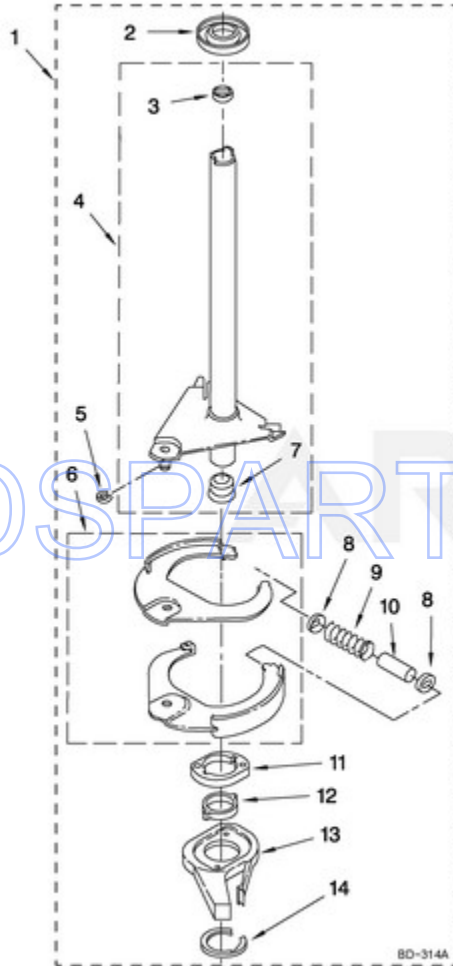

MAT14PRAWW0 - 08 - BRAKE AND DRIVE TUBE PARTS

BRAKE AND DRIVE TUBE PARTS

For Model: MAT14PRAWW0
(White)

BD-314A

FOR ORDERING INFORMATION REFER TO PARTS PRICE LIST

W10135285

14

Ref #	Part #	Description	Qty	Context	Note	MSRP
1	388951	Brake And Drive Tube (Complete)				
2	62658	Ring, Thrust				
3	356427	Seal, Drive Tube				
4	64027	Tube, Basket Drive (Includes Illus. 3, 4, 5 & 9)				
5	64035	Ring, Retaining				
6	64232	Shoe, Brake (2)				
7	62703	``T`` Bearing, Spin Tube				
8	3353956	Cap, Brake Spring (2)				
9	62647	Spring, Brake				
10	3355360	Sleeve, Brake Spring				
11	661516	Cam, Brake Release				
12	63022	Sleeve, Cam				
13	64194	Driver, Brake Cam				
14	90368	Ring, Retaining				
NI	285208	Lubricant (Use Only In Brake Shoe Assembly On Roller & Pin)				

BDS PARTS.COM