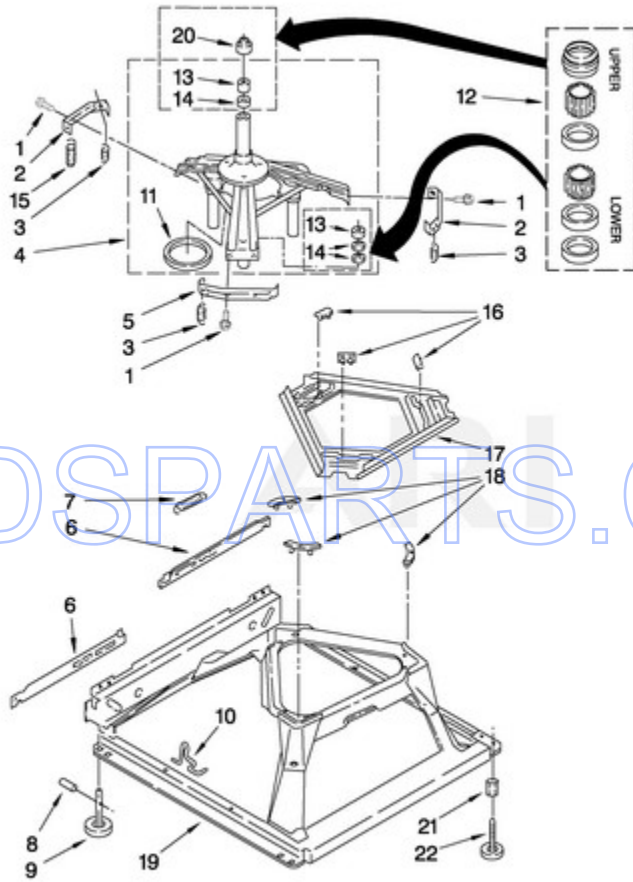

MAT14PRAWW0 - 06 - MACHINE BASE PARTS

MACHINE BASE PARTS

For Model: MAT14PRAWW0
(White)

FOR ORDERING INFORMATION REFER TO PARTS PRICE LIST

11

W10135285

Page design © 2004-2017 by ARI Network Services, Inc.

Ref #	Part #	Description	Qty	Context	Note	MSRP
1	3400076	Screw, Bracket Mounting (10-32 x 5/8)				
2	64067	Bracket, Spring Outer (2)				
3	63907	Spring, Suspension (3)				
4	3362087	Support & Brake, Tub				
5	64065	Bracket, Spring Outer (L.F.)				
6	63466	Link, Leveling Mechanism (2)				
7	62597	Spring, Leveling Mechanism				
8	62837	Pin, Knurled				
9	62596	Foot, Rear (2)				
10	W10145155	Retainer, Suspension Spring				
11	63134	Ring, Sound Deadening				
12	285203	Centerpost Bearing Kit (Includes Illus. 13, 14 & 20)				
13	8546455	Bearing, Centerpost				
14	357409	Seal, Centerpost (3)				
15	388492	Spring, Counterweight				
16	62568	Pad, Plate				
17	3946509	Plate, Suspension (Includes Illus. 16)				
18	3363660	Pad, Base				
19	W10135411	Base Assembly (Includes Illus. 6, 7, 8, 9, 10 & 18)				
20	8577376	Seal, Centerpost				
21	3359452	Nut, Lock (3/8-16)				
22	W10001130	Foot, Front (2)				