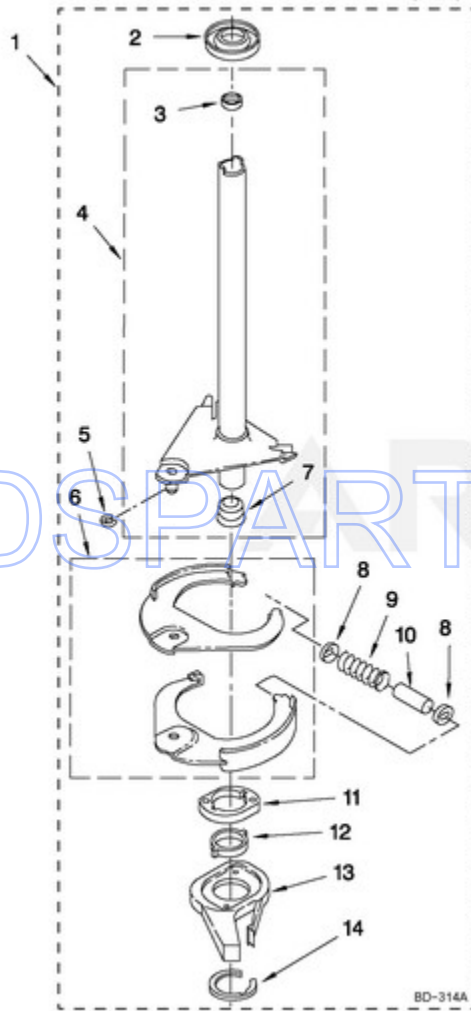

MAT14PRAWW1 - 07 - BRAKE AND DRIVE TUBE PARTS

BRAKE AND DRIVE TUBE PARTS

For Model: MAT14PRAWW1
(White)

BD-314A

FOR ORDERING INFORMATION REFER TO PARTS PRICE LIST

W10436877

12

Page design © 2004-2017 by ARI Network Services, Inc.

Ref #	Part #	Description	Qty	Context	Note	MSRP
1	388951	Brake And Drive Tube (Complete)				
2	62658	Ring, Thrust				
3	356427	Seal, Drive Tube				
4	64027	Tube, Basket Drive (Includes Illus. 3, 4, 5 & 9)				
5	64035	Ring, Retaining				
6	64232	Shoe, Brake (2)				
7	62703	``T`` Bearing, Spin Tube				
8	3353956	Cap, Brake Spring (2)				
9	62647	Spring, Brake				
10	3355360	Sleeve, Brake Spring				
11	661516	Cam, Brake Release				
12	63022	Sleeve, Cam				
13	64194	Driver, Brake Cam				
14	90368	Ring, Retaining				
NI	285208	Lubricant (Use Only In Brake Shoe Assembly On Roller & Pin)				

BDS PARTS.COM