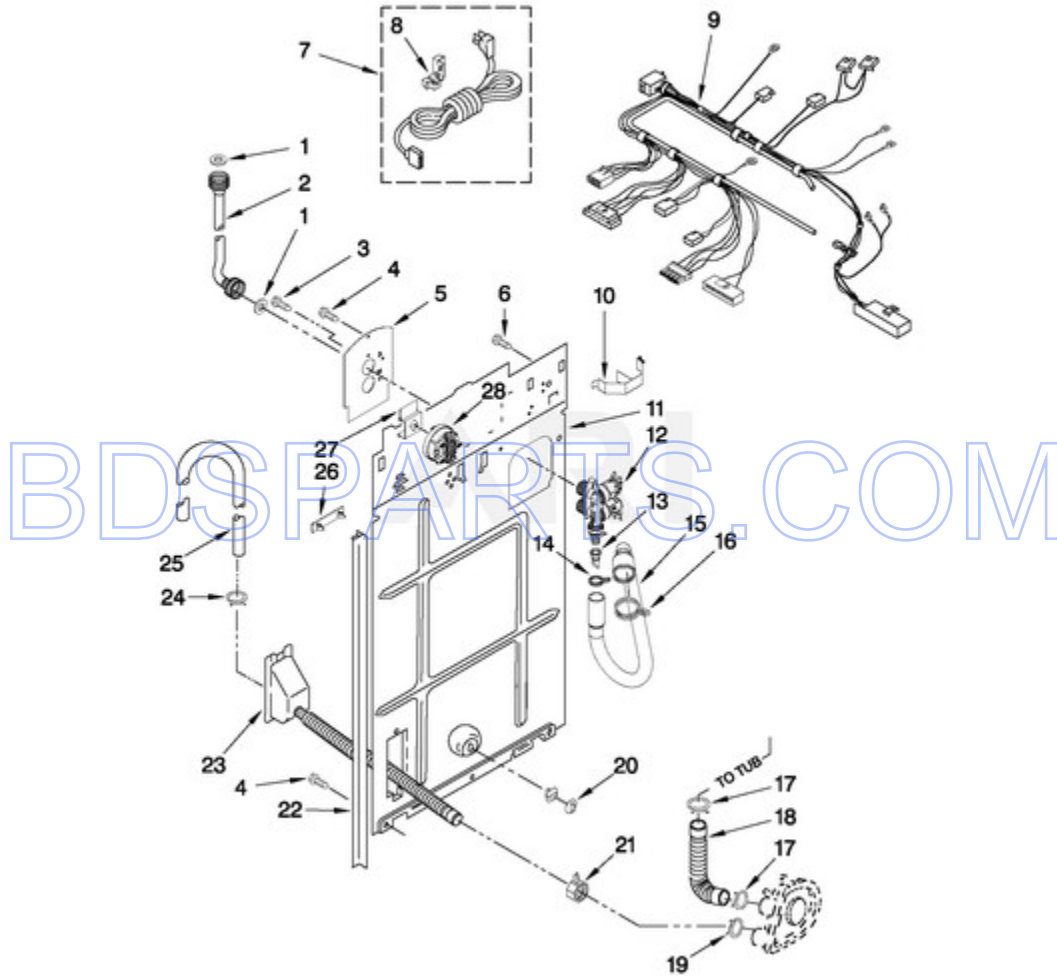

MAT14PRAWW1 - 03 - REAR PANEL PARTS

REAR PANEL PARTS

For Model: MAT14PRAWW1
(White)

FOR ORDERING INFORMATION REFER TO PARTS PRICE LIST

W10436977

6

Page design © 2004-2017 by ARI Network Services, Inc.

Ref #	Part #	Description	Qty	Context	Note	MSRP
1	W10242307	Washer, Water Inlet Hose (4) (1-1/16 x 5/8)				
2	3949380	Hose, Water Inlet (2) (Blue Coupler)				
2	3949381	Hose, Water Inlet (2) (Red Coupler)				
3	9740848	Screw, 8-18 x 1/2				
4	62863	Screw, 10-16 x 3/8				
5	8541624	Plate, Mixing Valve				
6	3351614	Screw, 10-24 x 3/8				
7	3976231	Cord, Power				
8	3952821	Strain Relief, Power Cord To Rear Panel				
9	W10153452	Harness, Wiring (For Detail See Pages 12 & 13)				
10	8055003	Clip, Harness & Pressure Hose				
11	8541652	Panel, Rear				
12	W10151482	Valve, Water Inlet & Thermistor Assy.				
13	8055306	Check Valve, Duck Bill				
14	W10156124	Clamp, Hose				
15	W10114765	Hose, Fresh Fill				
16	W10151157	Clamp, Hose				
17	3363366	Clamp, Hose				
18	3951449	Hose, Pump To Tub (Includes Item 17)				
19	W10142630	Clamp, Hose				
20	8519200	Support, Rear Panel				
21	3976395	Clamp, Hose				
22	3354204	Pad, Rear Panel				
23	W10358151	DRAIN HOSE ASSY. (INCLUDES ITEM 21)				
24	8317496	Clamp, Hose				
25	W10141216	Hose, Discharge Gooseneck				
26	389379	Retainer, Side To Feature Panel (2)				
27	W10133269	Bracket, Pressure Switch				
28	W10414159	PRESSURE SWITCH TRIPLE-LEVEL