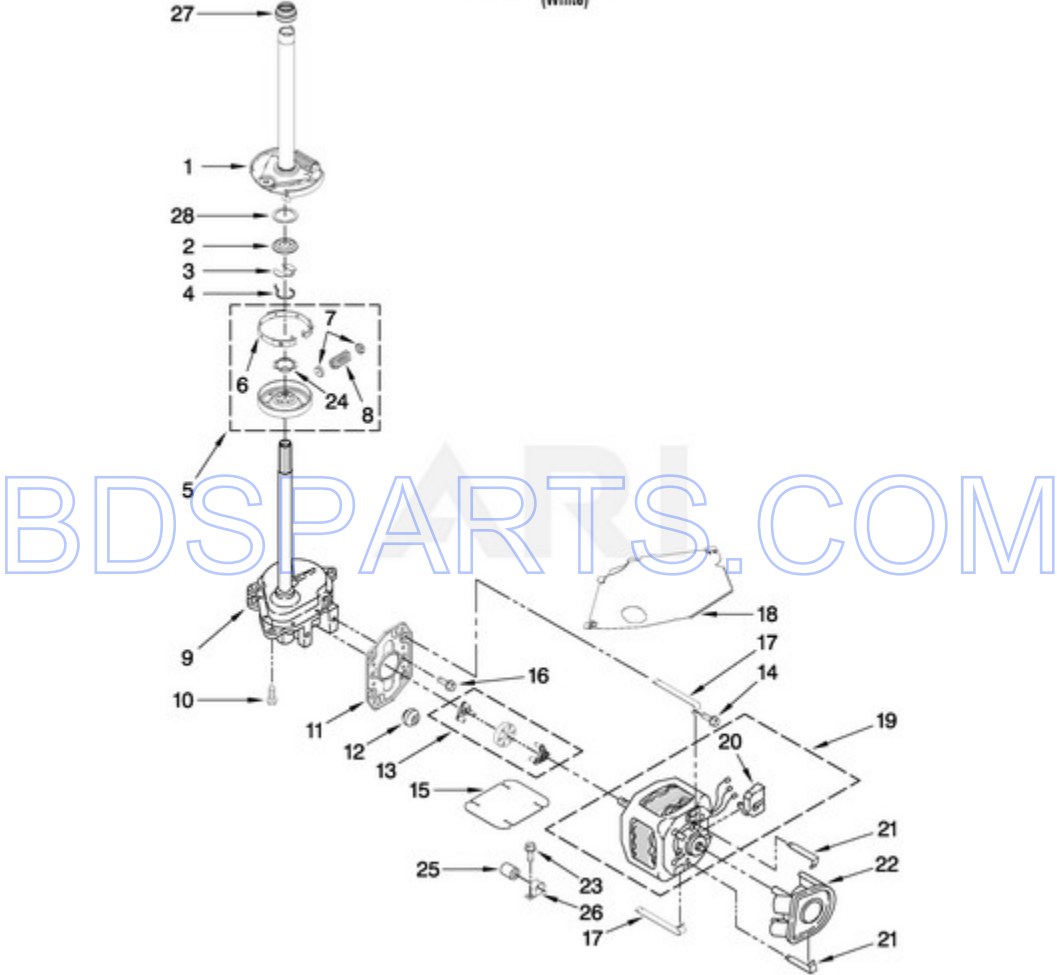

MAT14PRAWW0 - 05 - BRAKE, CLUTCH, GEARCASE, MOTOR AND PUMP PARTS

BRAKE, CLUTCH, GEARCASE, MOTOR AND PUMP PARTS
For Model: MAT14PRAWW0
(White)

FOR ORDERING INFORMATION REFER TO PARTS PRICE LIST
10

W10135285

Ref #	Part #	Description	Qty	Context	Note	MSRP
1	388951	Brake & Drive Tube (Complete) (Refer to Page 14 For Further Breakdown)				
2	63292	Washer, Spin Tube Thrust				
3	62697	Ring, Spin Tube Support				
4	63283	Ring, Retainer				
5	8299642	Clutch (Complete)				
6	3951993	Band & Lining Assembly				
7	62646	Cap, Clutch Spring (2)				
8	8559387	Spring & Damper Assembly				
9	W10140301	Gearcase (Complete) (Refer To Page 15 For Further Breakdown)				
10	3357334	Screw, Gearcase To Base (3)				
11	62611	Plate, Motor Mount To Gearcase				
12	62691	Grommet, Motor (4)				
13	3978849	Coupling, Motor And Isolation				
14	3387485	SCREW No.10-16 X 5/8				
15	3946532	Shield, Motor				
16	3400516	Screw				
17	W10086010	Retainer, Motor (2)				
18	3362089	Shield, Tub To Motor				
19	W10153111	Motor, Main Drive				
20	3952056	Switch, Main Drive Motor				
21	8546127	Retainer, Pump (2)				
22	3363394	Pump (Complete)				
23	62863	Screw, 10-16 x 3/8				
24	3355454	Clip, Anti- Rattle				
25	8572717	Capacitor				
26	3949496	Clamp, Capacitor				
27	8577374	Seal				
28	8578981	Washer, Thrust