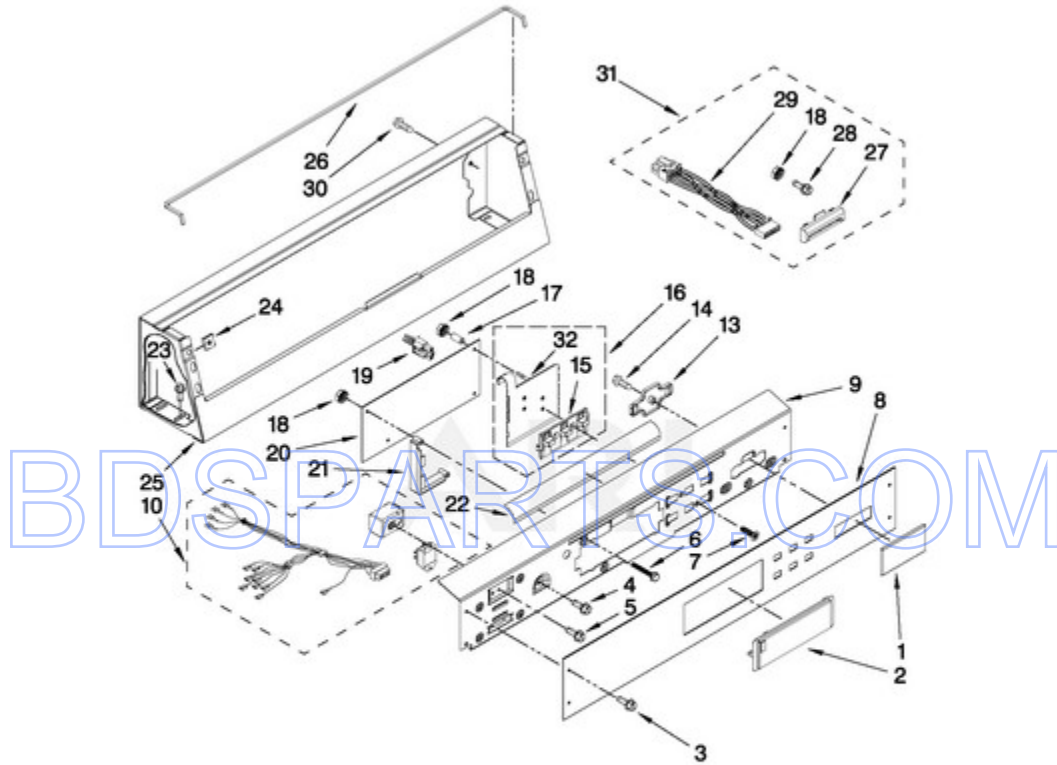

MAT14PRAWW1 - 02 - CONTROL PANEL PARTS

CONTROL PANEL PARTS

For Model: MAT14PRAWW1
(White)

FOR ORDERING INFORMATION REFER TO PARTS PRICE LIST

W10436977

4

Page design © 2004-2017 by ARI Network Services, Inc.

Ref #	Part #	Description	Qty	Context Note	MSRP
1	W10137769	Cover, Card Reader			
2	W10131114	Cover, Display			
3	W10131119	Screw, 8-18 X 1/2			
4	W10142650	Screw, 6-32 X 1/2			
5	W10142728	Screw, 8-32 X 3/8			
6	W10137322	SCREW			
7	W10140652	Screw, 6-20 X 1/2			
8	W10135335	Facia / Overlay			
9	W10124211	Bracket, Control			
10	W10153453	Harness, Console & Relays			
13	W10137770	Retainer, Card Reader Cover			
14	3400618	Screw, 6-19 X 3/8			
15	W10131113	Push Button (2)			
16	W10135389	Push Button & Switch Assembly			
17	W10133514	Spacer			
18	W10139046	Nut 6-32			
19	W10133282	Jumper, Service Vault Switch			
20	W10130701	Control Board			
21	W10161568	Shield, Probing			
22	W10133515	Deflector			
23	3390631	Screw, 10-16 X 3/8			
24	W10131123	NUT, No.8 U TYPE			
25	W10205150	Console			
26	8318396	Foam Seal			
27	W10131115	Bezel			
28	W10143462	Screw, 6-32 X 9/16			
29	W10133304	Harness, Card Reader			
30	489290	Screw, 8-18 X 1/2			
31	W10135415	CARD READER, CONVERSION KIT			
32	W10135255	Membrane Switch with Backer Plate