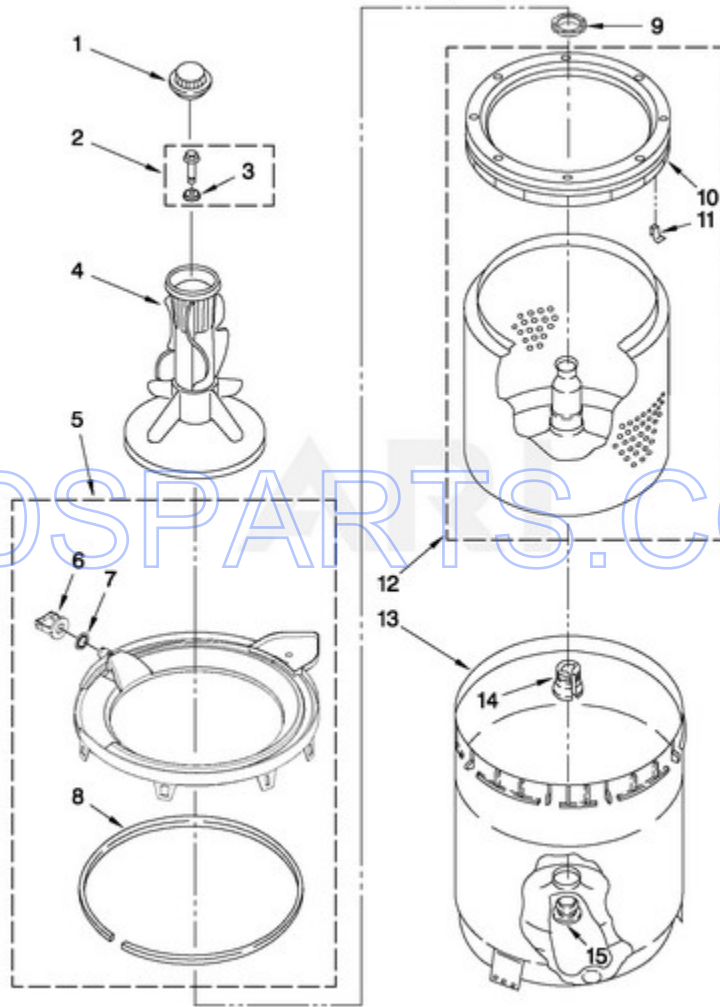

MAT14PRAWW1 - 04 - AGITATOR, BASKET AND TUB PARTS

AGITATOR, BASKET AND TUB PARTS

For Model: MAT14PRAWW1
(White)

FOR ORDERING INFORMATION REFER TO PARTS PRICE LIST

W10436977

8

Page design © 2004-2017 by ARI Network Services, Inc.

Ref #	Part #	Description	Qty	Context	Note	MSRP
1	W10131111	Cap, Agitator				
2	W10003790	Screw & Washer Assembly				
3	3949550	Washer				
4	W10131112	Agitator				
5	W10114776	Tub Ring				
6	8055316	Retainer, Check Valve				
7	3369375	Wafer, Check Valve				
8	3359586	Gasket, Tub Ring				
9	21366	Nut, Spanner				
10	3956205	Balance Ring (Includes Item 11)				
11	8519815	Clip, Balance Ring (8)				
12	8545860	Basket & Balance Ring				
13	W10135424	Tub				
14	389140	Block, Drive				
15	383727	Gasket, Centerpost				

BDSPARTS.COM