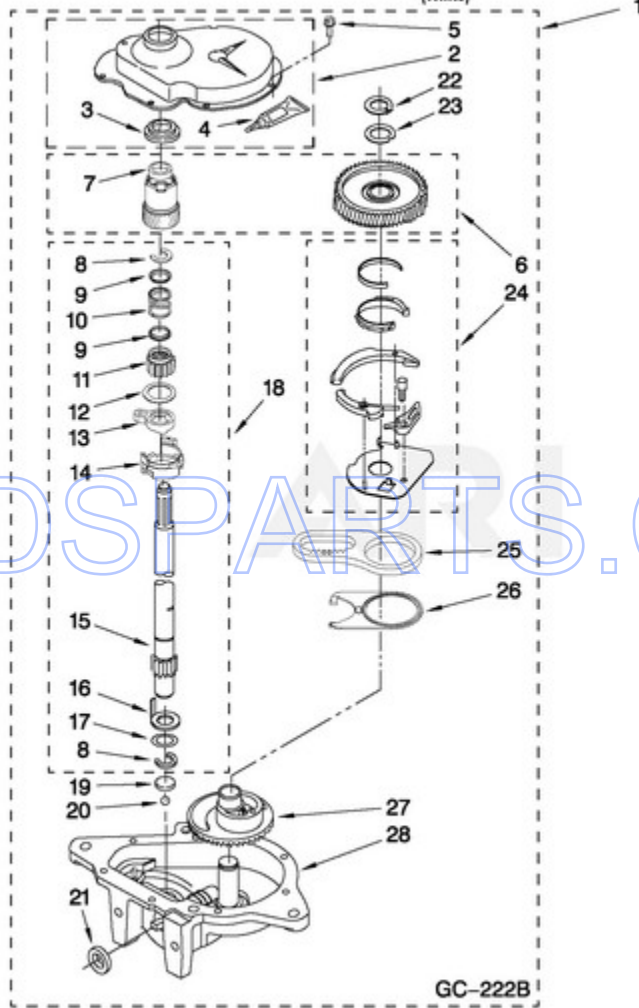

MAT14PRAWW1 - 08 - GEARCASE PARTS

GEARCASE PARTS

For Model: MAT14PRAWW1

(White)

GC-222B

FOR ORDERING INFORMATION REFER TO PARTS PRICE LIST

13

Page design © 2004-2017 by ARI Network Services, Inc.

W10436977

Ref #	Part #	Description	Qty	Context	Note	MSRP
1	W10140301	Gearcase (Complete)				
2	285202	Cover, Gearcase				
3	3349985	Seal, Gearcase Cover				
4	285195	Sealer, Gasket (.20 Fl. Oz.) (6 ml)				
5	3351614	Screw, Gearcase Cover, Mounting (8) (10-24 x 3/8)				
6	W10172898	Spin Pinion & Gear Spin Kit				
7	N/P	FOLLOWING PARTS NOT ILLUSTRATED				
8	90369	Ring, Retaining (2)				
9	62677	Retainer, Spring (2)				
10	62676	Spring, Agitate				
11	W10110245	Gear, Agitate (Includes 15 & 17)				
12	62619	Washer, Agitate Gear				
13	62580	Cam Follower (Includes 14)				
14	3976349	Cam, Agitate (Includes 13)				
15	389231	Shaft, Agitator				
16	62618	Washer, Cam Thrust				
17	388815	Washer, Intermediate				
18	389387	Shaft, Agitator (Complete)				
19	16018	Bearing, Thrust				
20	85529	BALL BEARING				
21	W10111745	Seal, Thrust Plug				
22	3362552	Ring, Retaining				
23	285766	Washer Kit, Thrust				
24	388253	Neutral Assembly				
25	8546456	Rack, Connecting				
26	62621	Actuator, Shift				
27	N/P	FOLLOWING PARTS NOT ILLUSTRATED				
28	N/P	FOLLOWING PARTS NOT ILLUSTRATED