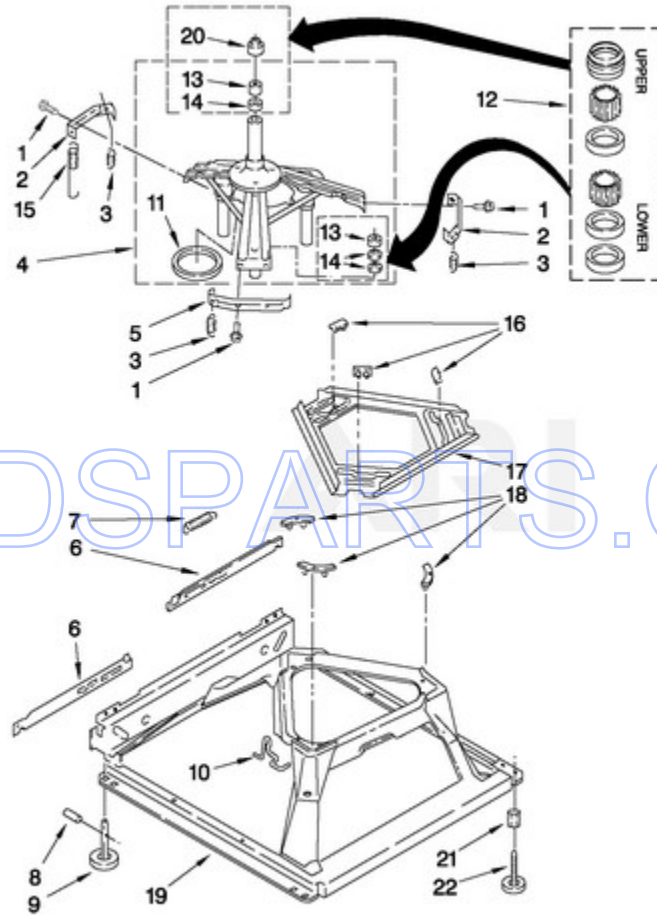

MAT14PRAWW1 - 06 - MACHINE BASE PARTS

MACHINE BASE PARTS

For Model: MAT14PRAWW1
(White)

FOR ORDERING INFORMATION REFER TO PARTS PRICE LIST

11

Page design © 2004-2017 by ARI Network Services, Inc.

W10436977

Ref #	Part #	Description	Qty	Context	Note	MSRP
1	3400076	Screw, Bracket Mounting (10-32 x 5/8)				
2	64067	Bracket, Spring Outer (2)				
3	63907	Spring, Suspension (3)				
4	3362087	Tub & Brake Support				
5	64065	Bracket, Spring Outer (L.F.)				
6	63466	Link, Leveling Mechanism (2)				
7	62597	Spring, Leveling Mechanism				
8	62837	Pin, Knurled				
9	62596	Foot, Rear (2)				
10	W10145155	Retainer, Suspension Spring				
11	63134	Ring, Sound Deadening				
12	285203	Centerpost Bearing Kit (Includes Items 13, 14 & 20)				
13	8546455	Bearing, Centerpost				
14	357409	Seal, Centerpost				
15	8534035	Spring, Counterweight				
16	62568	Pad, Plate				
17	3946509	Plate, Suspension (Includes Item 16)				
18	3363660	Pad, Base				
19	3946512	Base Assembly (Includes Items 6, 7, 8, 9, 10 & 18)				
20	8577376	Seal, Centerpost				
21	3359452	Nut, Lock (3/8-16)				
22	W10001130	Foot, Front (2)				