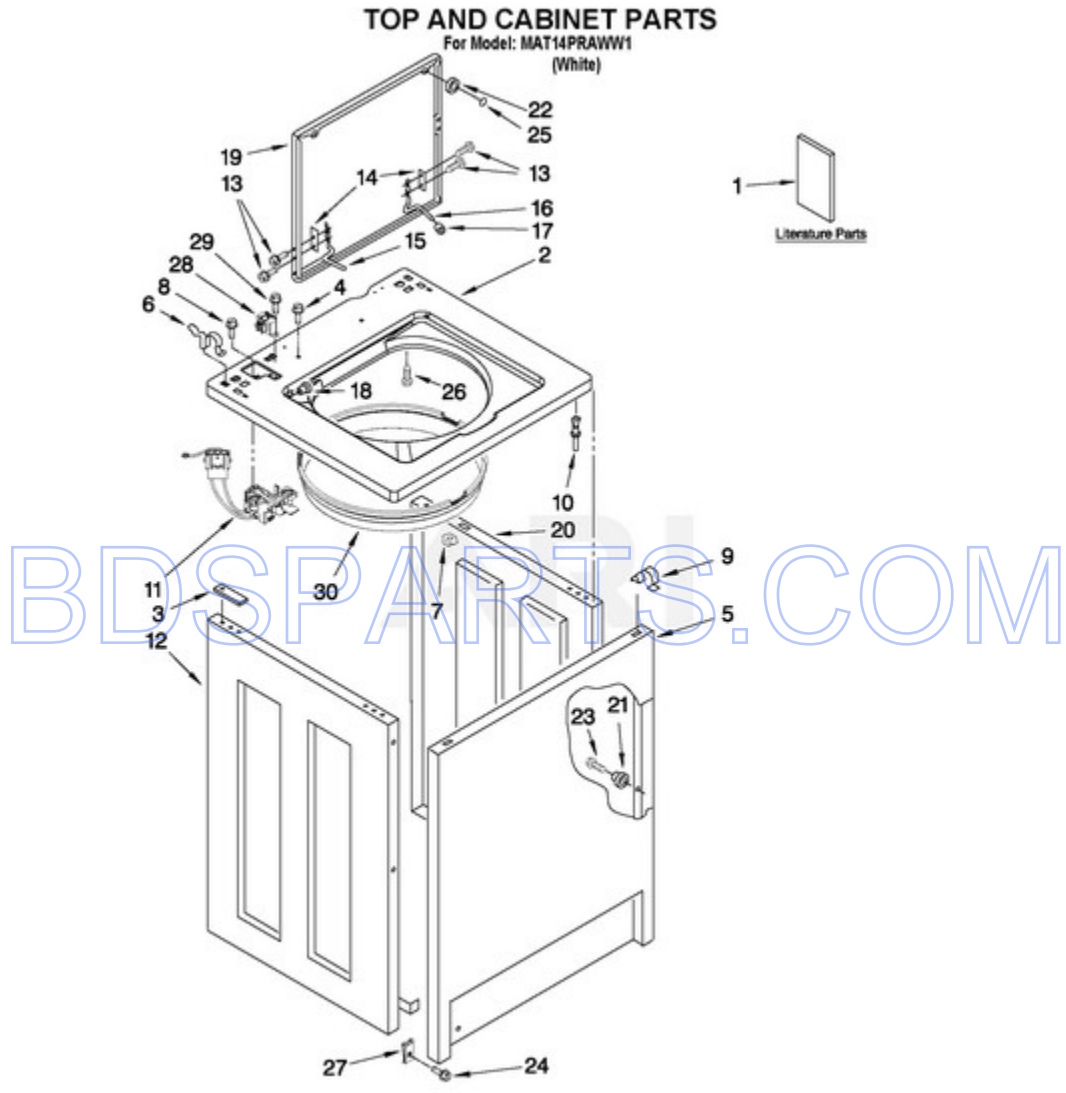

MAT14PRAWW1 - 01 - TOP AND CABINET PARTS

FOR ORDERING INFORMATION REFER TO PARTS PRICE LIST

W10436977

2
Page design © 2004-2017 by ARI Network Services, Inc.

Ref #	Part #	Description	Qty	Context	Note	MSRP
1	W10135311	INSTALLATION INSTRUCTIONS				
1	W10135291	Card Reader, Installation Instructions				
1	W10146419	Wiring Diagram				
1	W10135297	Tech Sheet				
2	W10136709	Top				
3	3353950	Spacer, Cabinet To Top (4)				
4	3351614	Screw, 10-24 x 3/8				
5	3358500	Panel, Front				
6	62780	Clip, Top & Cabinet & Rear Panel (2)				
7	90406	Cage Nut				
8	3400611	Screw & Washer, Lid Switch (2)				
9	18776	Lock (2)				
10	3353949	Pin, Locator (2)				
11	8054980	Switch, Lid				
12	3976382	Panel, L.H.				
13	W10119828	Screw, Lid Hinge Mounting (4)				
14	21097	Pad, Lid Hinge (2)				
15	8524784	Hinge, Lid (L.H.)				
16	54583	Hinge, Lid (R.H.)				
17	19119	Bumper, Lid Hinge				
18	21258	Bearing, Lid Hinge (2)				
19	W10171146	Lid				
20	3976380	PANEL R.H.				
21	3353812	Locator (4)				
22	356908	BUMPER				
23	3400804	Screw (4)				
24	3400077	Screw, 10-16 x 1/2				
25	356907	Rivet, Plastic				
26	3353993	Screw 10-16 X .690				
27	W10004930	Clip, U-Bend (2)				
28	W10131839	TRANSFORMER 120 TO 22.5 VAC.				
29	90767	SCREW,8-18 X 3/8				
30	8271956	Shield Assembly				