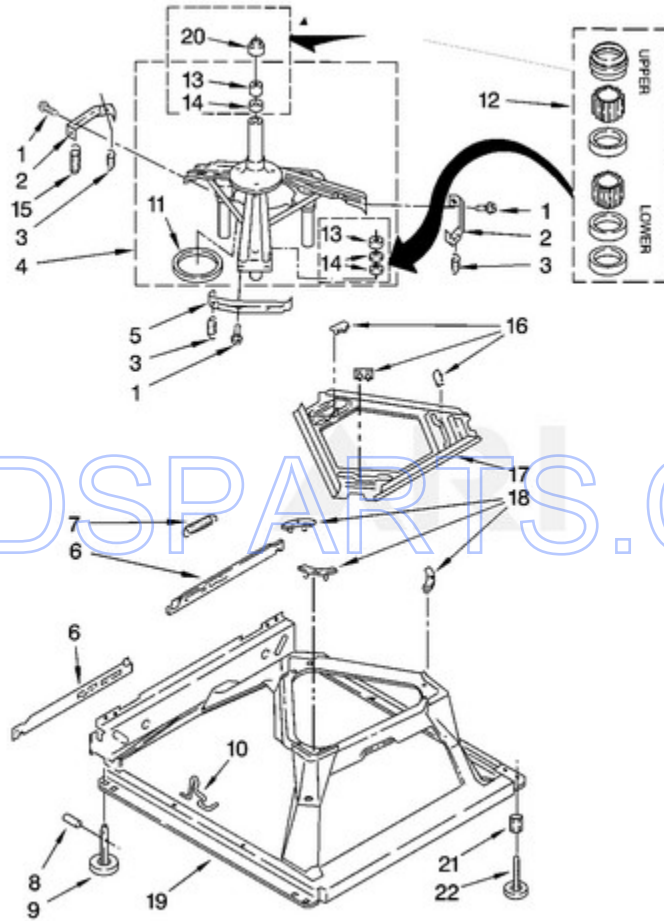

MAT15MNAWW0 - 06 - MACHINE BASE PARTS

MACHINE BASE PARTS

For Model: MAT15MNAWW0
(White)

Ref #	Part #	Description	Qty	Context	Note	MSRP
1	3400076	Screw, Bracket Mounting (10-32 x 5/8)				
2	64067	Bracket, Spring Outer (2)				
3	63907	Spring, Suspension (3)				
4	3362087	Support & Brake, Tub				
5	64065	Bracket, Spring Outer (L.F.)				
6	63466	Link, Leveling Mechanism (2)				
7	62597	Spring, Leveling Mechanism				
8	62837	Pin, Knurled				
9	62596	Foot, Rear (2)				
10	W10145155	Retainer, Suspension Spring				
11	63134	Ring, Sound Deadening				
12	285203	Centerpost Bearing Kit (Includes Illus. 13, 14 & 20)				
13	8546455	Bearing, Centerpost				
14	357409	Seal, Centerpost (3)				
15	8534035	Spring, Counterweight				
16	62568	Pad, Plate				
17	3946509	Plate, Suspension (Includes Illus. 16)				
18	3363660	Pad, Base				
19	W10135411	Base Assembly (Includes Illus. 6, 7, 8, 9, 10 & 18)				
20	8577376	Seal, Centerpost				
21	3359452	Nut, Lock (3/8-16)				
22	W10001130	Foot, Front (2)				