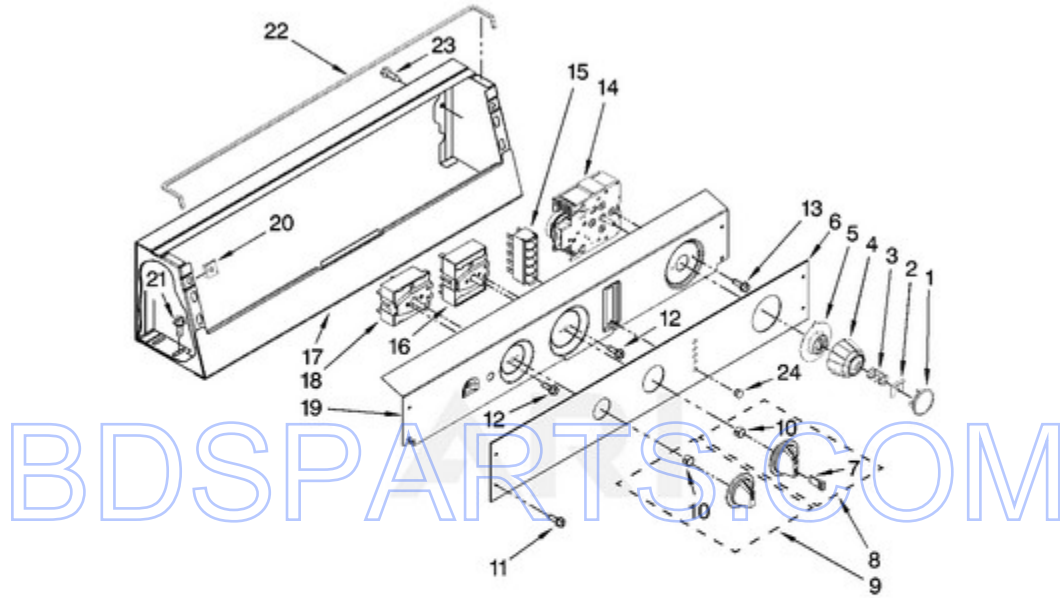

MAT15MNAWW0 - 01 - TOP AND CABINET PARTS

W10135287

Page design © 2004-2017 by ARI Network Services, Inc.

Ref #	Part #	Description	Qty	Context	Note	MSRP
1	W10135294	Installation Instructions				
1	W10130354	Wiring Diagram				
1	W10135287	Repair Parts List				
2	W10136709	Top				
3	3353950	Spacer, Cabinet To Top (4)				
4	3351614	Screw, 10-24 x 3/8				
5	3358500	Panel, Front				
6	62780	Clip, Top & Cabinet & Rear Panel (2)				
7	90406	Cage Nut				
8	3400611	Screw & Washer, Lid Switch (2)				
9	18776	Lock (2)				
10	3353949	Pin, Locator (2)				
11	8054980	Switch, Lid				
12	3976382	Panel, L.H.				
13	W10119828	Screw, Lid Hinge Mounting (4)				
14	21097	Pad, Lid Hinge (2)				
15	8524784	Hinge, Lid (L.H.)				
16	54583	Hinge, Lid (R.H.)				
17	19119	Bumper, Lid Hinge				
18	21258	Bearing, Lid Hinge (2)				
19	W10135387	LID				
20	3976380	PANEL R.H.				
21	3353812	Locator (4)				
22	356908	BUMPER				
23	718258	Screw (4)				
24	3400077	Screw 10-16 X .500				
25	356907	Rivet, Plastic				
26	3353993	Screw 10-16 X .690				
27	98234	Clip, U-Bend (2)				
28	8271956	Shield Assembly				

MAT15MNAWW0 - 02 - CONTROL PANEL PARTS

CONTROL PANEL PARTS
For Model: MAT15MNAWW0
(White)

Ref #	Part #	Description	Qty	Context Note	MSRP
1	W10133501	Cap, Knob			
2	W10137328	Retainer, Knob			
3	W10133497	Spring, Timer Knob			
4	W10133500	Knob, Control			
5	W10133496	Skirt, Dial			
6	W10135337	Facia / Overlay			
7	W10141516	Bumper, Lid			
8	W10133503	Knob & Bumper Assembly			
9	W10133504	Knob			
10	W10140928	Clip, Knob			
11	W10131119	Screw, 8-18 X 1/2			
12	W10139100	Screw, 8-32 X 1/4			
13	3400076	Screw 10-32 X 5/16			
14	W10130353	Timer			
15	W10135690	Indicator, Five Light			
16	W10135589	Switch, Cycle Selector			
17	W10137300	Console			
18	W10135588	Switch, 2 Way Load Size			
19	W10124212	Bracket, Control			
20	W10131123	Nut, 8 U-Type			
21	3390631	Screw, 10-16 X 3/8			
22	8318396	Foam Seal			
23	489290	Screw, 8-18 X 1/2			
24	W10133502	Lens, Amber Indicator			