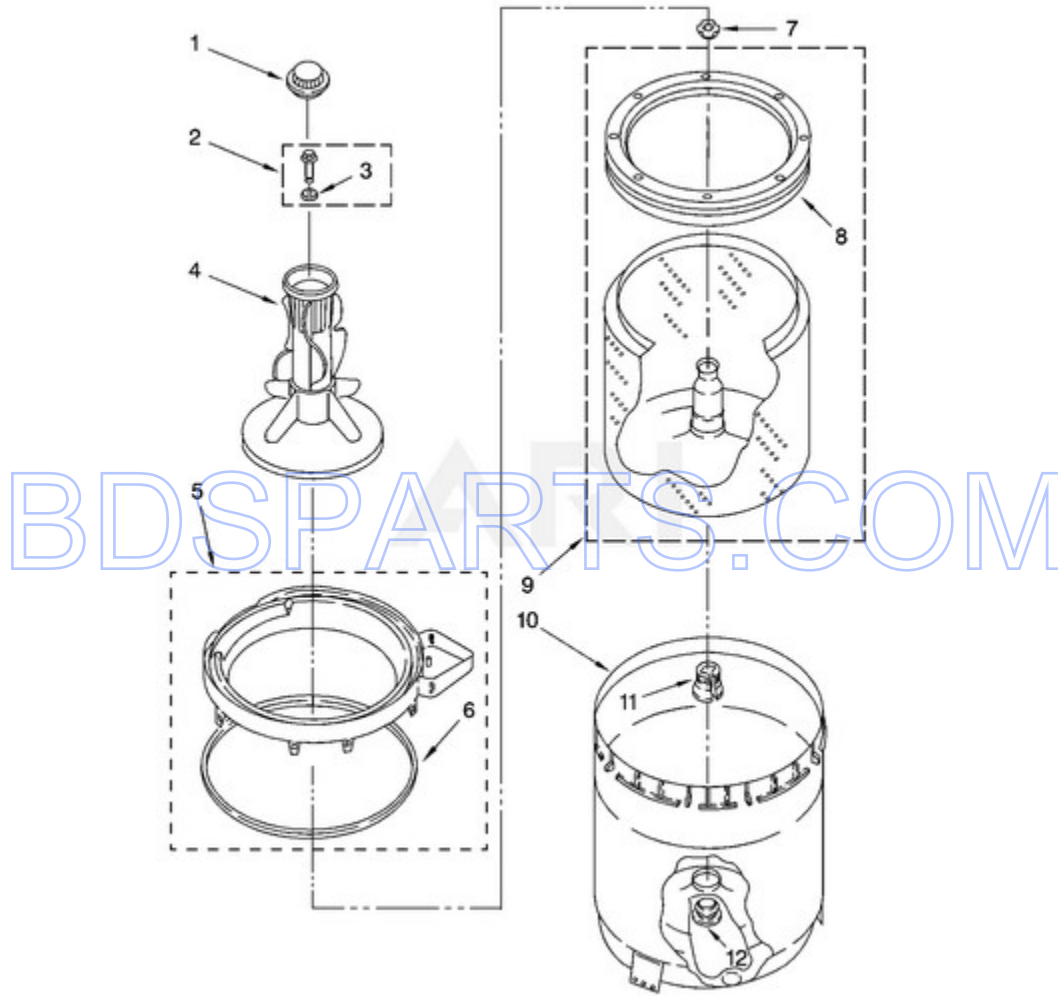

BDS PARTS.COM

MAT15MNAWW0 - 03 - REAR PANEL PARTS

REAR PANEL PARTS For Model: MAT15MNAWW0 (White)

W10135287

Page design © 2004-2017 by ARI Network Services, Inc.

Ref #	Part #	Description	Qty	Context	Note	MSRP
1	3976300	Washer, Water Inlet Hose (4) (1-1/16 x 5/8)				
2	3949380	Hose, Water Inlet (2) (Blue Coupler)				
2	3949381	Hose, Water Inlet (2) (Red Coupler)				
3	9740848	Screw, 8-18 x 1/2				
4	62863	Screw, 10-16 x 3/8				
5	8541624	Plate, Mixing Valve				
6	3351614	Screw, 10-24 x 3/8				
7	3976231	Cord, Power				
8	3952821	Strain Relief, Power Cord To Rear Panel				
9	W10177765	Harness, Wiring (For Detail See Pages 12 & 13)				
10	8055003	Clip, Harness & Pressure Hose				
11	8539874	Shield, Suds				
12	W10151480	Valve, Water Inlet W/BI Metal				
13	301958	Clamp, Hose				
14	8317974	Hose, Vacuum Break				
15	370450	Clamp, Hose				
16	387606	Vacuum Break				
17	3363366	Clamp, Hose				
18	3951449	Hose, Pump To Tub (Includes Item 17)				
19	W10142630	Clamp, Hose				
20	8519200	Support, Rear Panel				
21	3976395	Clamp, Hose				
22	3354204	Pad, Rear Panel				
23	8317959	Drain Hose Assy. (Includes Item 21)				
24	8317496	Clamp, Hose				
25	W10141216	Hose, Discharge Gooseneck				
26	389379	Retainer, Side To Feature Panel (2)				
27	8541652	Panel, Rear				
28	W10133269	Bracket, Pressure Switch				
29	W10153112	Pressure Switch, Triple-Level				

MAT15MNAWW0 - 04 - AGITATOR, BASKET AND TUB PARTS

AGITATOR, BASKET AND TUB PARTS

For Model: MAT15MNAWW0
(White)

Ref #	Part #	Description	Qty	Context Note	MSRP
1	W10131111	Cap, Agitator			
2	W10003790	Screw & Washer Assembly			
3	3949550	Washer			
4	W10131112	Agitator			
5	8528150	Tub Ring			
6	3976308	Gasket, Tub Ring			
7	21366	Nut, Spanner			
8	387240	Balance Ring			
9	8526017	Basket & Balance Ring			
10	W10135425	Tub			
11	389140	Block, Drive			
12	383727	Gasket, Centerpost			