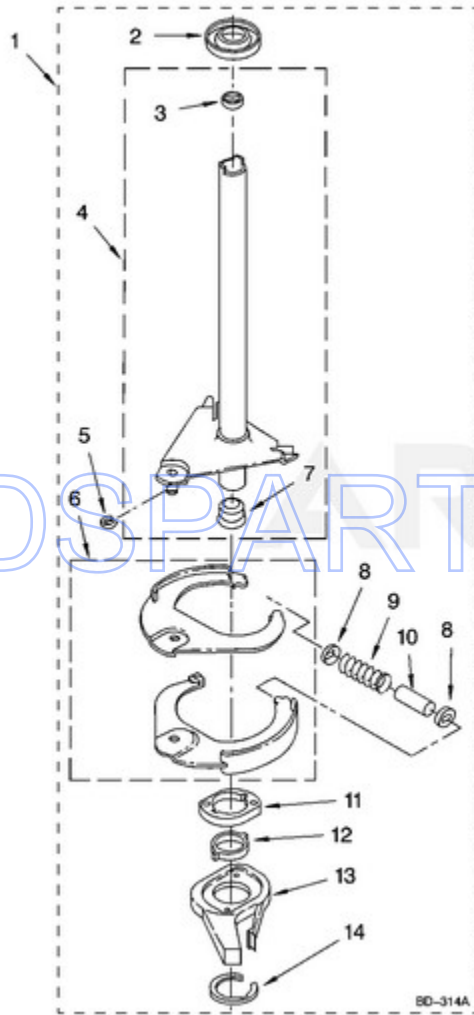

MAT15MNAWW0 - 08 - BRAKE AND DRIVE TUBE PARTS

BRAKE AND DRIVE TUBE PARTS

For Model: MAT15MNAWW0
(White)

W10135287

Ref #	Part #	Description	Qty	Context	Note	MSRP	
1	388951	Brake And Drive Tube (Complete)					
2	62658	Ring, Thrust					
3	356427	Seal, Drive Tube					
4	64027	Tube, Basket Drive (Includes Illus. 3, 4, 5 & 9)					
5	64035	Ring, Retaining					
6	64232	Shoe, Brake (2)					
7	62703	``T`` Bearing, Spin Tube					
8	3353956	Cap, Brake Spring (2)					
9	62647	Spring, Brake					
10	3355360	Sleeve, Brake Spring					
11	661516	Cam, Brake Release					
12	63022	Sleeve, Cam					
13	64194	Driver, Brake Cam					
14	90368	Ring, Retaining					
		FOLLOWING PARTS NOT ILLUSTRATED					
	285208	Lubricant (Use Only In Brake Shoe Assembly On Roller & Pin)