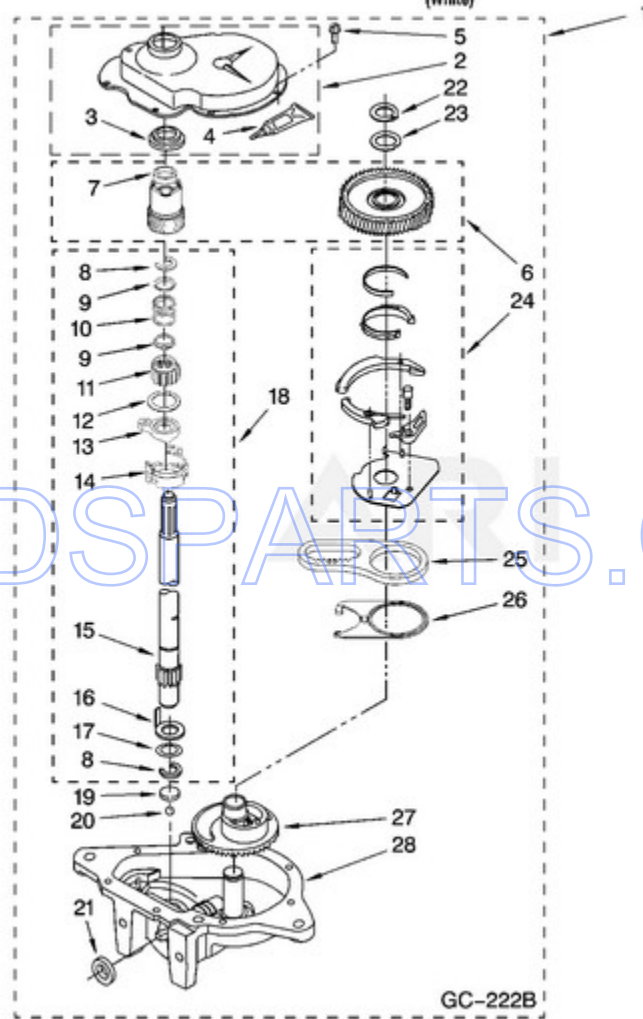

MAT15MNAWW0 - 09 - GEARCASE PARTS

GEARCASE PARTS

For Model: MAT15MNAWW0
(White)

BDSPARTS.COM

Ref #	Part #	Description	Qty	Context Note	MSRP
1	W10140301	Gearcase (Complete)			
2	285202	Cover, Gearcase			
3	3349985	Seal, Gearcase Cover			
4	285195	Sealer, Gasket (.20 Fl. Oz.) (6 ml)			
5	3351614	Screw, Gearcase Cover, Mounting (8) (10-24 x 3/8)			
6	W10172898	Spin Pinion & Gear Spin Kit			
7		Seal, Spin Pinion (Not Serviceable Part Of Illus. 6)			
8	90369	Ring, Retaining (2)			
9	62677	Retainer, Spring (2)			
10	62676	Spring, Agitate			
11	W10110245	Gear, Agitate (Includes 15 & 17)			
12	62619	Washer, Agitate Gear			
13	62580	Cam Follower (Includes 14)			
14	3976349	Cam, Agitate (Includes 13)			
15	389231	Shaft, Agitator			
16	62618	Washer, Cam Thrust			
17	388815	Washer, Intermediate			
18	389387	Shaft, Agitator (Complete)			
19	16018	Bearing, Thrust			
20	85529	BALL BEARING			
21	W10111745	Seal, Thrust Plug			
22	3362552	Ring, Retaining			
23	285766	Washer Kit, Thrust			
24	388253	Neutral Assembly			
25	8546456	Rack, Connecting			
26	62621	Actuator, Shift			
27		Gear-Main Drive (Not Serviced Separately)			
28		Bottom & Pinion Gearcase (Not Serviced Separately)