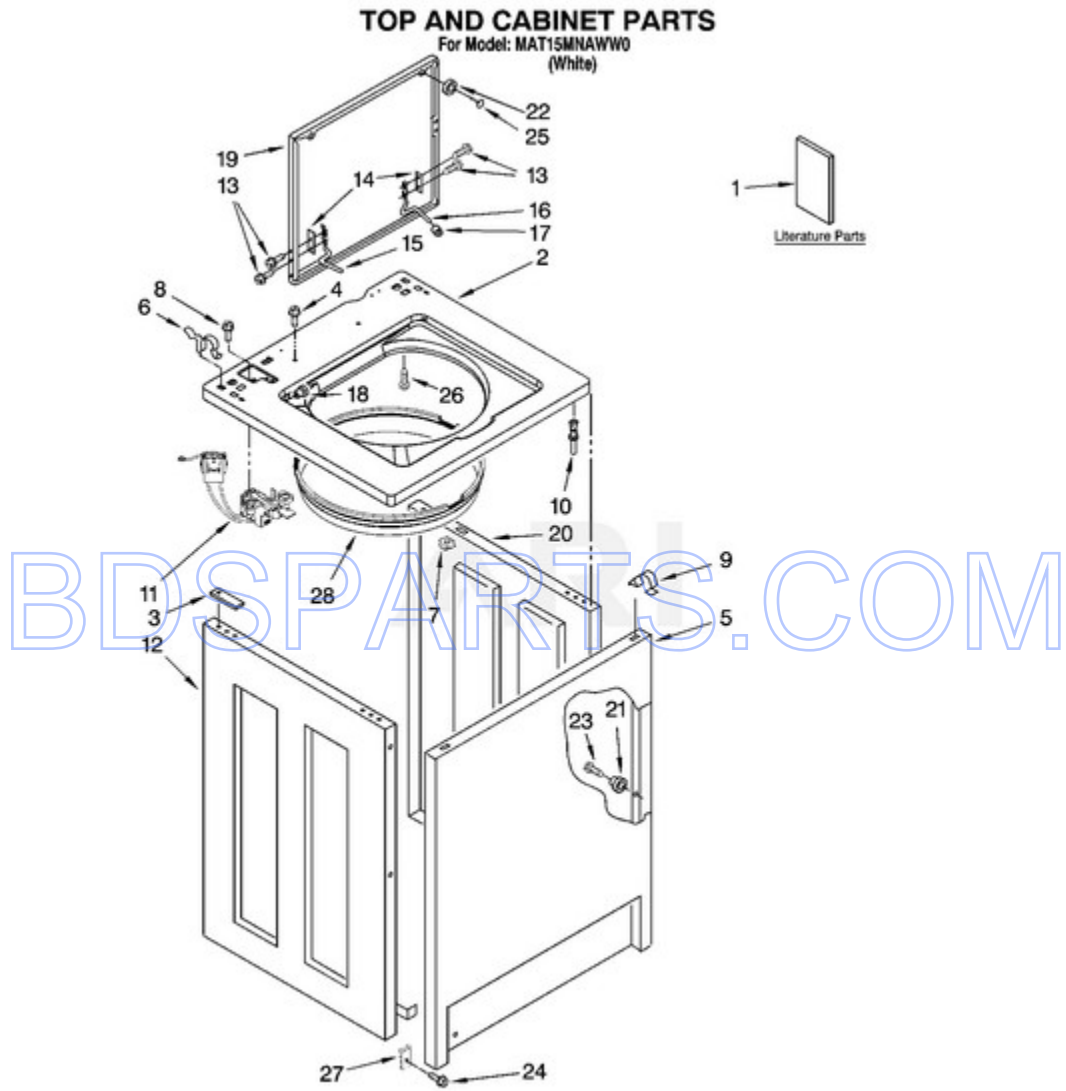

MAT15MNAWW0 - 01 - TOP AND CABINET PARTS

W10135287

Page design © 2004-2017 by ARI Network Services, Inc.

Ref #	Part #	Description	Qty	Context	Note	MSRP
1	W10135294	Installation Instructions				
1	W10130354	Wiring Diagram				
1	W10135287	Repair Parts List				
2	W10136709	Top				
3	3353950	Spacer, Cabinet To Top (4)				
4	3351614	Screw, 10-24 x 3/8				
5	3358500	Panel, Front				
6	62780	Clip, Top & Cabinet & Rear Panel (2)				
7	90406	Cage Nut				
8	3400611	Screw & Washer, Lid Switch (2)				
9	18776	Lock (2)				
10	3353949	Pin, Locator (2)				
11	8054980	Switch, Lid				
12	3976382	Panel, L.H.				
13	W10119828	Screw, Lid Hinge Mounting (4)				
14	21097	Pad, Lid Hinge (2)				
15	8524784	Hinge, Lid (L.H.)				
16	54583	Hinge, Lid (R.H.)				
17	19119	Bumper, Lid Hinge				
18	21258	Bearing, Lid Hinge (2)				
19	W10135387	LID				
20	3976380	PANEL R.H.				
21	3353812	Locator (4)				
22	356908	BUMPER				
23	718258	Screw (4)				
24	3400077	Screw 10-16 X .500				
25	356907	Rivet, Plastic				
26	3353993	Screw 10-16 X .690				
27	98234	Clip, U-Bend (2)				
28	8271956	Shield Assembly				

MAT15MNAWW0 - 02 - CONTROL PANEL PARTS

CONTROL PANEL PARTS
For Model: MAT15MNAWW0
(White)

Ref #	Part #	Description	Qty	Context Note	MSRP
1	W10133501	Cap, Knob			
2	W10137328	Retainer, Knob			
3	W10133497	Spring, Timer Knob			
4	W10133500	Knob, Control			
5	W10133496	Skirt, Dial			
6	W10135337	Facia / Overlay			
7	W10141516	Bumper, Lid			
8	W10133503	Knob & Bumper Assembly			
9	W10133504	Knob			
10	W10140928	Clip, Knob			
11	W10131119	Screw, 8-18 X 1/2			
12	W10139100	Screw, 8-32 X 1/4			
13	3400076	Screw 10-32 X 5/16			
14	W10130353	Timer			
15	W10135690	Indicator, Five Light			
16	W10135589	Switch, Cycle Selector			
17	W10137300	Console			
18	W10135588	Switch, 2 Way Load Size			
19	W10124212	Bracket, Control			
20	W10131123	Nut, 8 U-Type			
21	3390631	Screw, 10-16 X 3/8			
22	8318396	Foam Seal			
23	489290	Screw, 8-18 X 1/2			
24	W10133502	Lens, Amber Indicator			