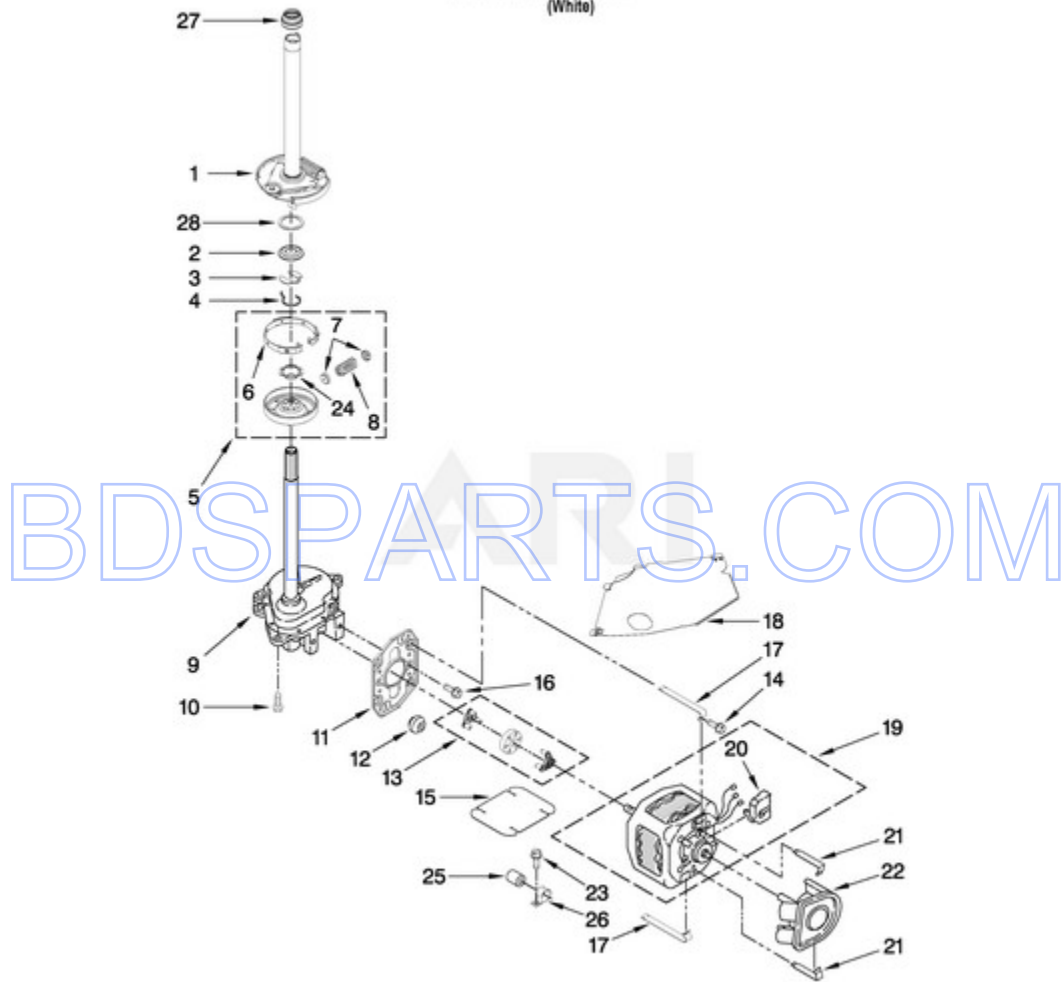

MAT15MNAWW0 - 05 - BRAKE, CLUTCH, GEARCASE, MOTOR AND PUMP PARTS

BRAKE, CLUTCH, GEARCASE, MOTOR AND PUMP PARTS

For Model: MAT14PRAWW0
(White)

FOR ORDERING INFORMATION REFER TO PARTS PRICE LIST

W10135285

10

Page design © 2004-2017 by ARI Network Services, Inc.

Ref #	Part #	Description	Qty	Context	Note	MSRP
1	388951	Brake & Drive Tube (Complete) (Refer to Page 14 For Further Breakdown)				
2	63292	Washer, Spin Tube Thrust				
3	62697	Ring, Spin Tube Support				
4	63283	Ring, Retainer				
5	8299642	Clutch (Complete)				
6	3951993	Band & Lining Assembly				
7	62646	Cap, Clutch Spring (2)				
8	8559387	Spring & Damper Assembly				
9	W10140301	Gearcase (Complete) (Refer To Page 15 For Further Breakdown)				
10	3357334	Screw, Gearcase To Base (3)				
11	62611	Plate, Motor Mount To Gearcase				
12	62691	Grommet, Motor (4)				
13	3978849	Coupling, Motor And Isolation				
14	3387485	SCREW No.10-16 X 5/8				
15	3946532	Shield, Motor				
16	3400516	Screw				
17	W10086010	Retainer, Motor (2)				
18	3362089	Shield, Tub To Motor				
19	W10153111	Motor, Main Drive				
20	3952056	Switch, Main Drive Motor				
21	8546127	Retainer, Pump (2)				
22	3363394	Pump (Complete)				
23	62863	Screw, 10-16 x 3/8				
24	3355454	Clip, Anti- Rattle				
25	8572717	Capacitor				
26	3949496	Clamp, Capacitor				
27	8577374	Seal				
28	8578981	Washer, Thrust