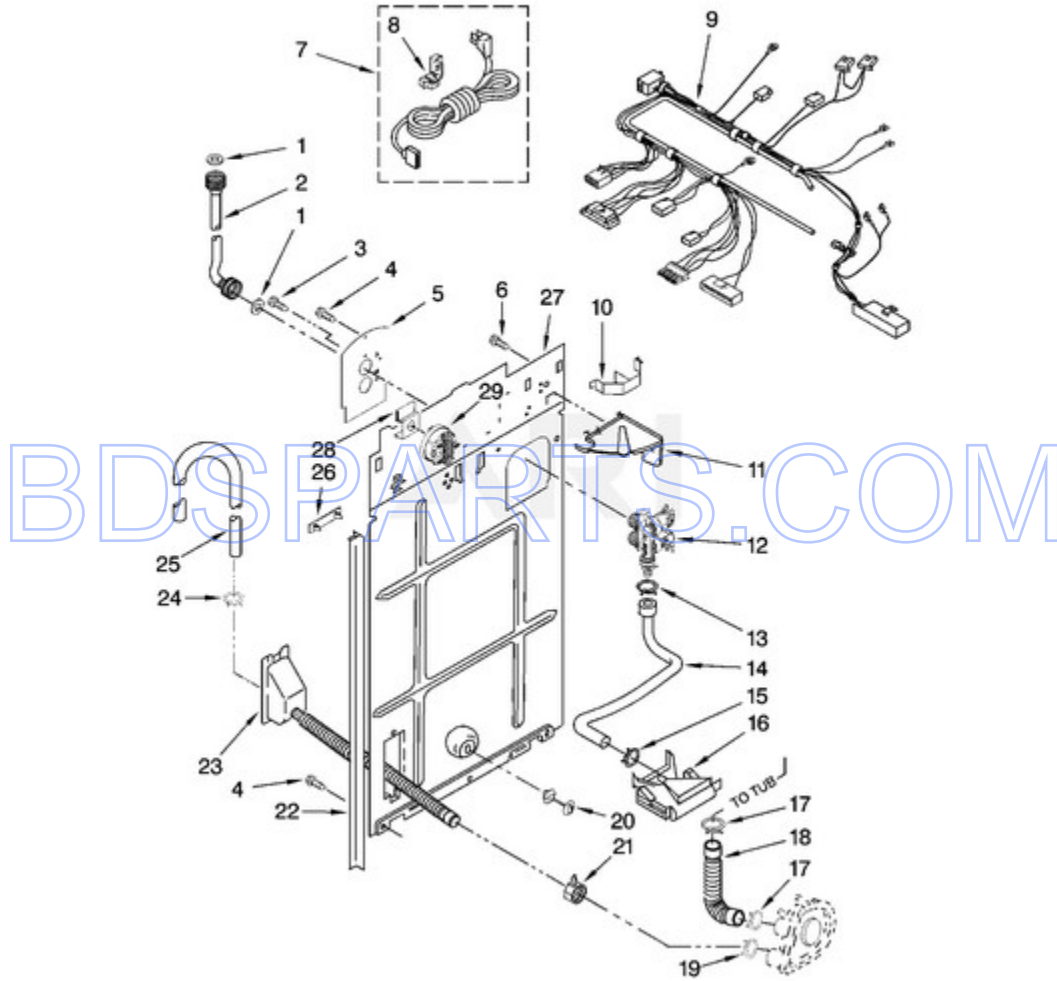

MAT15MNAWW0 - 03 - REAR PANEL PARTS

REAR PANEL PARTS For Model: MAT15MNAWW0 (White)

W10135287

Page design © 2004-2017 by ARI Network Services, Inc.

Ref #	Part #	Description	Qty	Context	Note	MSRP
1	3976300	Washer, Water Inlet Hose (4) (1-1/16 x 5/8)				
2	3949380	Hose, Water Inlet (2) (Blue Coupler)				
2	3949381	Hose, Water Inlet (2) (Red Coupler)				
3	9740848	Screw, 8-18 x 1/2				
4	62863	Screw, 10-16 x 3/8				
5	8541624	Plate, Mixing Valve				
6	3351614	Screw, 10-24 x 3/8				
7	3976231	Cord, Power				
8	3952821	Strain Relief, Power Cord To Rear Panel				
9	W10177765	Harness, Wiring (For Detail See Pages 12 & 13)				
10	8055003	Clip, Harness & Pressure Hose				
11	8539874	Shield, Suds				
12	W10151480	Valve, Water Inlet W/BI Metal				
13	301958	Clamp, Hose				
14	8317974	Hose, Vacuum Break				
15	370450	Clamp, Hose				
16	387606	Vacuum Break				
17	3363366	Clamp, Hose				
18	3951449	Hose, Pump To Tub (Includes Item 17)				
19	W10142630	Clamp, Hose				
20	8519200	Support, Rear Panel				
21	3976395	Clamp, Hose				
22	3354204	Pad, Rear Panel				
23	8317959	Drain Hose Assy. (Includes Item 21)				
24	8317496	Clamp, Hose				
25	W10141216	Hose, Discharge Gooseneck				
26	389379	Retainer, Side To Feature Panel (2)				
27	8541652	Panel, Rear				
28	W10133269	Bracket, Pressure Switch				
29	W10153112	Pressure Switch, Triple-Level