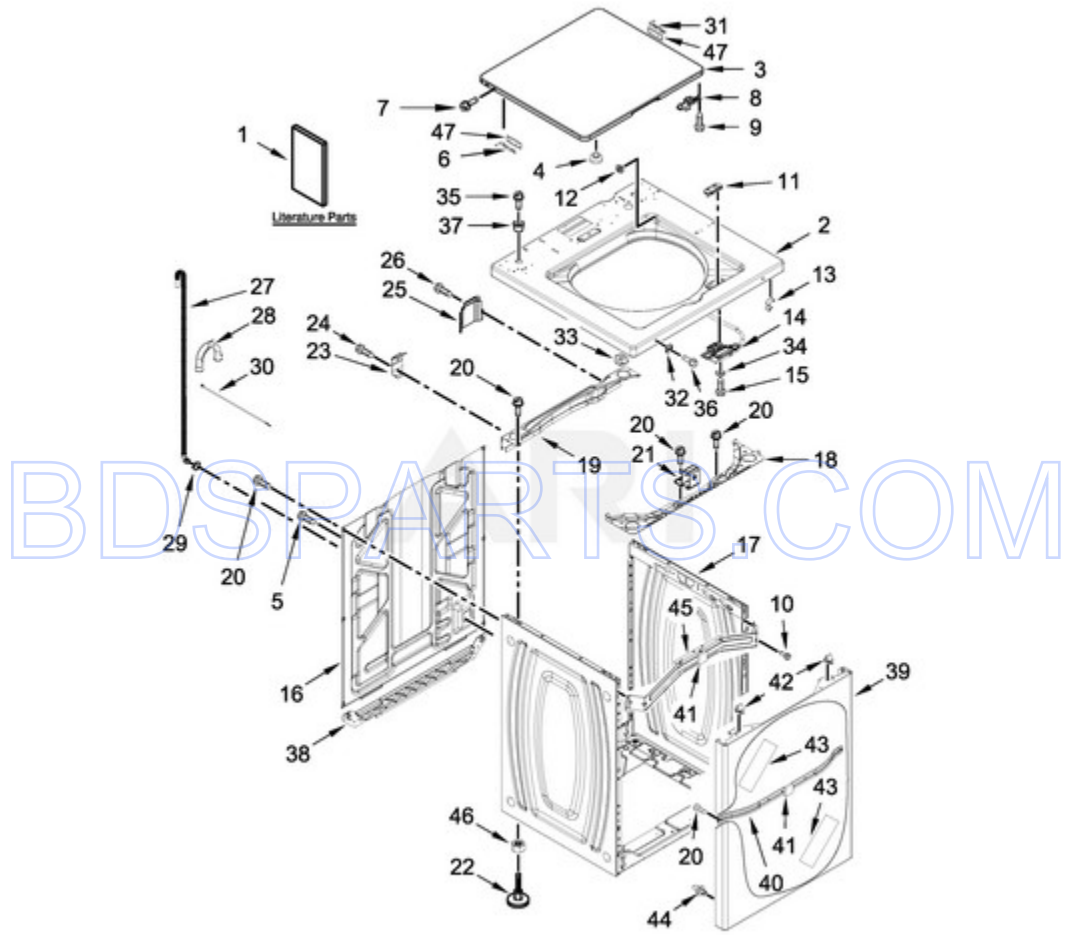

MAT20CSAWW0 - 02 - TOP AND CABINET PARTS

TOP AND CABINET PARTS

Ref #	Part #	Description	Qty	Context	Note	MSRP
22	W10245373	FOOT, LEVELING				
46	3359452	NUT, HEX				
10	W10015090	SCREW				
41	8283273	DAMPER, BRACE				
29	356138	CLAMP, HOSE				
33	90406	NUT, CAGE				
37	356674	CONE, WEDGE				
47	21097	PAD, LID HINGE				
6	91770	HINGE, LID (LEFT HAND)				
12	21258	BEARING, LID HINGE				
13	90016	CLIP, HARNESS				
35	3353994	BOLT				
31	54583	HINGE, LID (RIGHT HAND)				
5	9740848	SCREW				
26	3400076	SCREW				
24	W10142728	SCREW				
3	W10461179	ASSEMBLY, LID AND BUMPER (WHITE)				
4	W10525268	BUMPER, LID				
7	W10119872	SCREW				
8	W10240513	STRIKE, LID LOCK (WHITE)				
9	W10273971	SCREW				
11	W10392041	BEZEL, LID LOCK (WHITE)				
14	W10482836	LATCH, LID LOCK ASSEMBLY				
15	W10588613	SCREW				
16	W10250884	PANEL, REAR				
21	W10461182	LOCK, TOP				
23	W10461176	HINGE, TOP				
25	W10461180	COVER, HARNESS				
27	W10221546	HOSE, OUTER DRAIN ASSEMBLY				
28	W10280024	U-BEND, DRAIN HOSE				
30	W10339879	TIE, CABLE				
36	W10486616	SCREW				
32	W10461181	BUSHING-TOP, SCREW				
34	W10318627	O-RING				
17	W10845574	CABINET (WHITE)				
18	W10724131	BRACE, CABINET TOP - FRONT (WHITE)				
19	W11089573	BRACE, CABINET TOP - REAR				
20	W10660565	SCREW				
45	W10882494	BRACKET, FRONT TOP				

MAT20CSAWW0 - 04 - METER CASE PARTS

METER CASE PARTS

<b>Ref #</b>	<b>Part #</b>	<b>Description</b>	<b>Qty</b>	<b>Context</b>	<b>Note</b>	<b>MSRP</b>
6	3347825	PLATE, MOUNTING				
8	98445	SCREW				
5	3349065	BOLT				
9	3351136	ASSEMBLY, SERVICE DOOR				
10	3954812	CUSHION, METER CASE				
7	W10139210	SCREW				
2	W10156125	CAM, COMMERCIAL LOCK				
4	W10139060	NUT, 1/4-20				
3	W10133509	FUNNEL, COIN				
1	W10529172	METER CASE				
11	W10623854	JUMPER-GROUND, COIN MECHANISM				