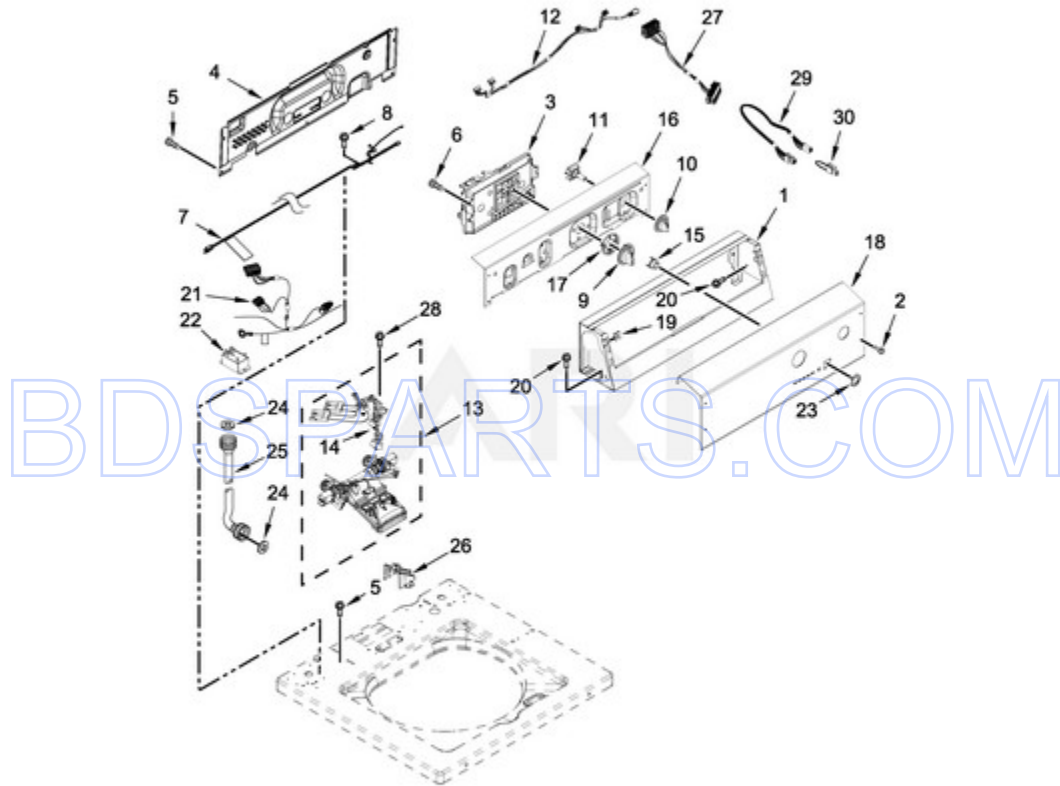

CONTROLS AND WATER INLET PARTS

Ref #	Part #	Description	Qty	Context	Note	MSRP
6	90767	SCREW				
2	W10131119	SCREW M4X13				
8	3400076	SCREW				
20	3390631	SCREW				
24	W10242307	WASHER, HOSE				
1	W10461094	CONSOLE				
19	W10131123	NUT, "U"				
23	W10510149	BEZEL - PTS				
9	W10133504	ASSEMBLY, TIMER KNOB (GRAY)				
4	W10461159	PANEL, CONSOLE REAR COVER				
10	W10461097	KNOB & BUMPER ASSEMBLY (GRAY)				
12	W10291184	HARNESS, UPPER E-STAR				
15	W10461117	PUSH BUTTON, START				
16	W10461067	BACK BRACKET, CONTROL PANEL				
26	W10491734	INTERFACE, COIN SLIDE				
27	W10514456	JUMPER, COIN SLIDE INTERFACE				
5	W10660565	SCREW				
7	W10916256	CORD, POWER				
11	W10285518	SWITCH, ROTARY ENCODER (5 POSITION)				
13	W10843663	INLET ASSEMBLY, WATER				
14	W10843398	HARNESS, VALVE				
21	W10843661	HARNESS, LED				
22	W11032871	RELAY				
25	W10852720	HOSE, WATER INLET (COLD)				
25A	W10852721	HOSE, WATER INLET (HOT)				
3	W10850396	CONTROL UNIT ASSEMBLY, MACHINE & MOTOR				
17	W10828902	INSERT, ENCODER STOP (4 POSITION)				
28	W10213953	SCREW				
29	W10539192	JUMPER, COIN SLIDE EXTENDER				
30	W10520398	JUMPER, FEATURE SELECTION				
18	W10829502	FASCIA