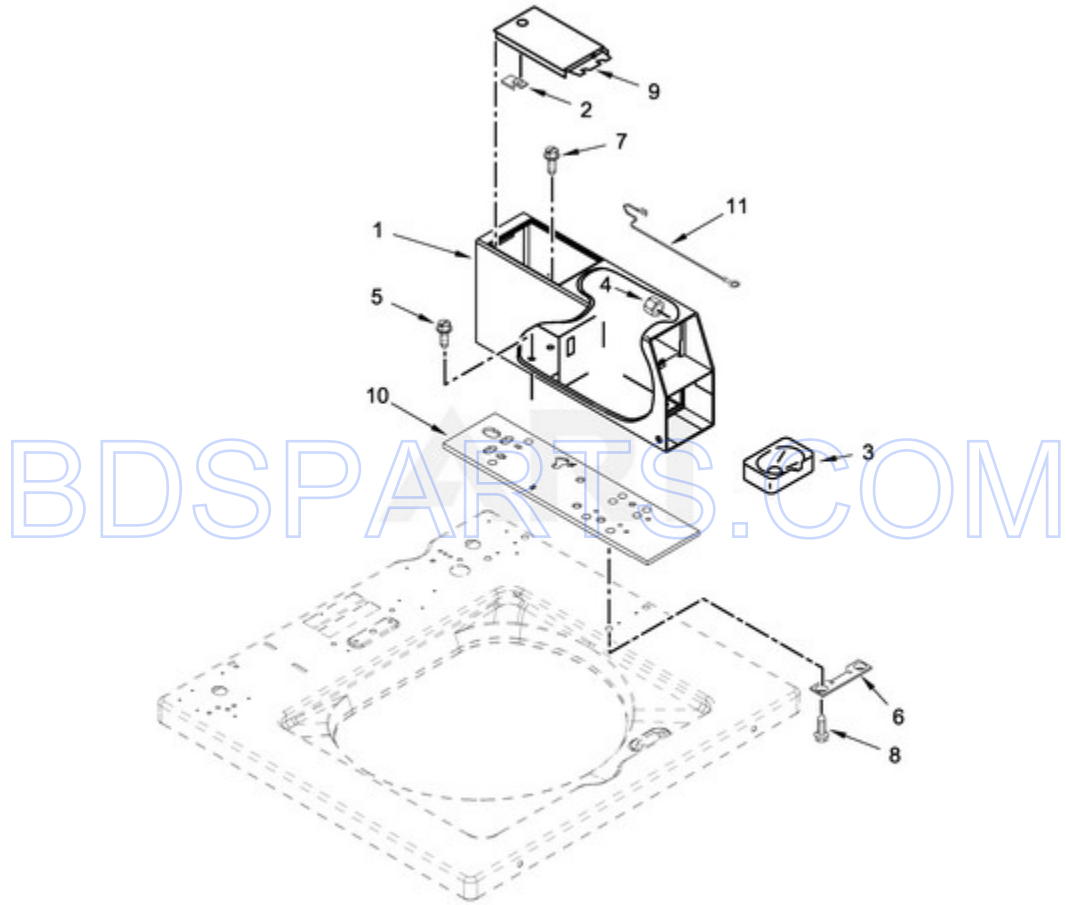

BDSPARTS.COM

**CONTROLS AND WATER INLET PARTS**

Ref #	Part #	Description	Qty	Context	Note	MSRP
6	90767	SCREW				
2	W10131119	SCREW M4X13				
8	3400076	SCREW				
20	3390631	SCREW				
24	W10242307	WASHER, HOSE				
1	W10461094	CONSOLE				
19	W10131123	NUT, "U"				
23	W10510149	BEZEL - PTS				
9	W10133504	ASSEMBLY, TIMER KNOB (GRAY)				
4	W10461159	PANEL, CONSOLE REAR COVER				
10	W10461097	KNOB & BUMPER ASSEMBLY (GRAY)				
12	W10291184	HARNESS, UPPER E-STAR				
15	W10461117	PUSH BUTTON, START				
16	W10461067	BACK BRACKET, CONTROL PANEL				
26	W10491734	INTERFACE, COIN SLIDE				
27	W10514456	JUMPER, COIN SLIDE INTERFACE				
5	W10660565	SCREW				
7	W10916256	CORD, POWER				
11	W10285518	SWITCH, ROTARY ENCODER (5 POSITION)				
13	W10843663	INLET ASSEMBLY, WATER				
14	W10843398	HARNESS, VALVE				
21	W10843661	HARNESS, LED				
22	W11032871	RELAY				
25	W10852720	HOSE, WATER INLET (COLD)				
25A	W10852721	HOSE, WATER INLET (HOT)				
3	W10850396	CONTROL UNIT ASSEMBLY, MACHINE & MOTOR				
17	W10828902	INSERT, ENCODER STOP (4 POSITION)				
28	W10213953	SCREW				
29	W10539192	JUMPER, COIN SLIDE EXTENDER				
30	W10520398	JUMPER, FEATURE SELECTION				
18	W10829502	FASCIA				

MAT20CSAWW0 - 04 - METER CASE PARTS

METER CASE PARTS

<b>Ref #</b>	<b>Part #</b>	<b>Description</b>	<b>Qty</b>	<b>Context</b>	<b>Note</b>	<b>MSRP</b>
6	3347825	PLATE, MOUNTING				
8	98445	SCREW				
5	3349065	BOLT				
9	3351136	ASSEMBLY, SERVICE DOOR				
10	3954812	CUSHION, METER CASE				
7	W10139210	SCREW				
2	W10156125	CAM, COMMERCIAL LOCK				
4	W10139060	NUT, 1/4-20				
3	W10133509	FUNNEL, COIN				
1	W10529172	METER CASE				
11	W10623854	JUMPER-GROUND, COIN MECHANISM				