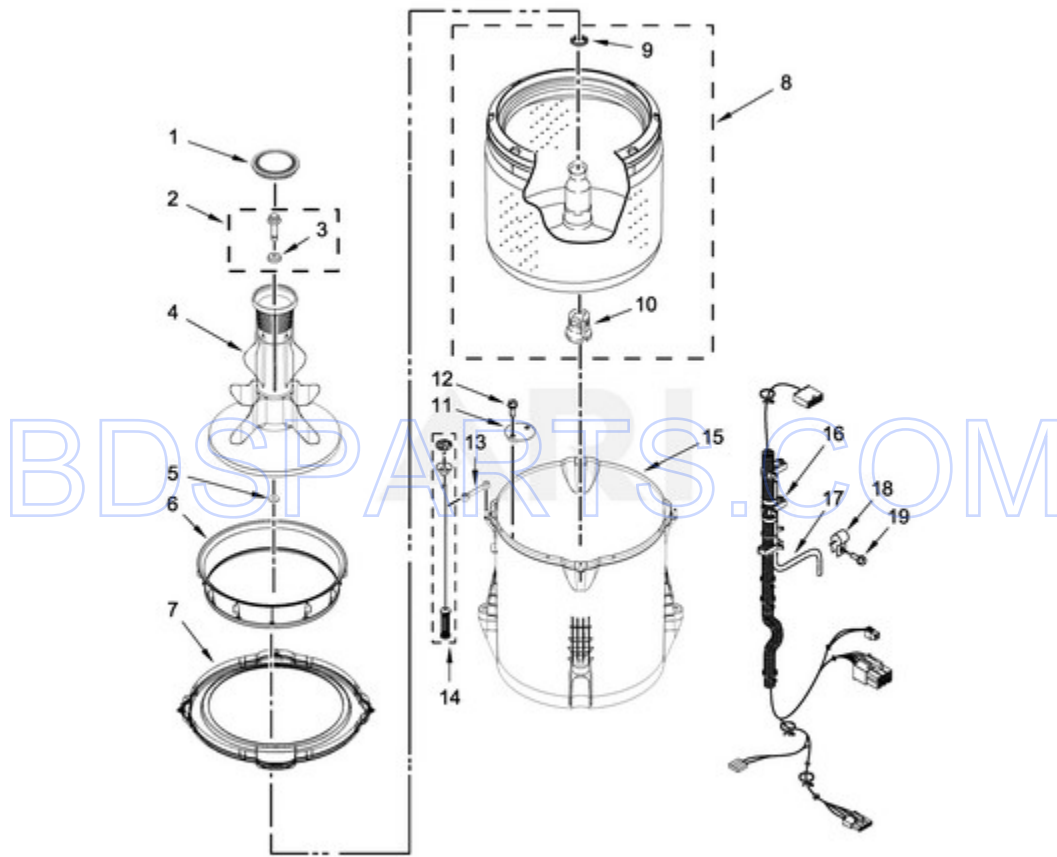

MAT20CSAWW0 - 04 - METER CASE PARTS

METER CASE PARTS

<b>Ref #</b>	<b>Part #</b>	<b>Description</b>	<b>Qty</b>	<b>Context</b>	<b>Note</b>	<b>MSRP</b>
6	3347825	PLATE, MOUNTING				
8	98445	SCREW				
5	3349065	BOLT				
9	3351136	ASSEMBLY, SERVICE DOOR				
10	3954812	CUSHION, METER CASE				
7	W10139210	SCREW				
2	W10156125	CAM, COMMERCIAL LOCK				
4	W10139060	NUT, 1/4-20				
3	W10133509	FUNNEL, COIN				
1	W10529172	METER CASE				
11	W10623854	JUMPER-GROUND, COIN MECHANISM				

BDSPARTS.COM

**BASKET AND TUB PARTS**

<b>Ref #</b>	<b>Part #</b>	<b>Description</b>	<b>Qty</b>	<b>Context</b>	<b>Note</b>	<b>MSRP</b>
9	21366	NUT, SPANNER				
3	3949550	WASHER				
2	W10003790	SCREW AND WASHER				
1	W10131111	CAP, AGITATOR				
4	W10131112	AGITATOR				
7	W10461196	RING, TUB				
8	W10389330	BASKET ASSEMBLY				
10	W10198148	BLOCK, BASKET DRIVE				
15	W10238320	TUB				
11	W10215093	FILTER, DRAIN PUMP				
12	8533928	SCREW				
17	W10531633	HOSE, PRESSURE SWITCH				
18	W10005430	CLAMP, CABLE				
19	8533943	SCREW				
6	W10424289	ADAPTER, BALANCE RING				
5	W10755559	RUBBER WASHER, IMPELLER				
13	W10839119	STRAP, SNUBBER				
16	W10843660	HARNES, LOWER (INCLUDES PRESSURE HOSE)				
14	W10821942	DAMPER ASSEMBLY, TUB SUSPENSION (SET OF 4-INCLUDES SUSPENSION BALLS AND SUSPENSION BUSHINGS)				

MAT20CSAWW0 - 06 - GEARCASE, MOTOR AND PUMP PARTS

GEARCASE, MOTOR AND PUMP PARTS

07/07/2017

10

Part No. W10838087 Rev. B

Page design © 2004-2017 by ARI Network Services, Inc.

Ref #	Part #	Description	Qty	Context	Note	MSRP
8	W10094780	SCREW				
14	357640	SCREW				
4	8317496	CLAMP, HOSE				
1	W10276397	PUMP ASSEMBLY, DRAIN				
2	W10004910	SCREW				
3	W10763078	HOSE, INNER DRAIN ASSEMBLY				
6	W10249633	SCREW				
10	W10389471	ACTUATOR, SHIFT				
11	9741052	SCREW				
13	W10427633	SHIELD, PULLEY COVER				
15	W10721967	SPLUTCH KIT (60HZ)				
7	W10850134	MOTOR, DRIVE				
9	W10850138	BELT, DRIVE				
12	W10625042	CAPACITOR, MOTOR RUN				
5	W11092242	ASSEMBLY, GEARCASE				