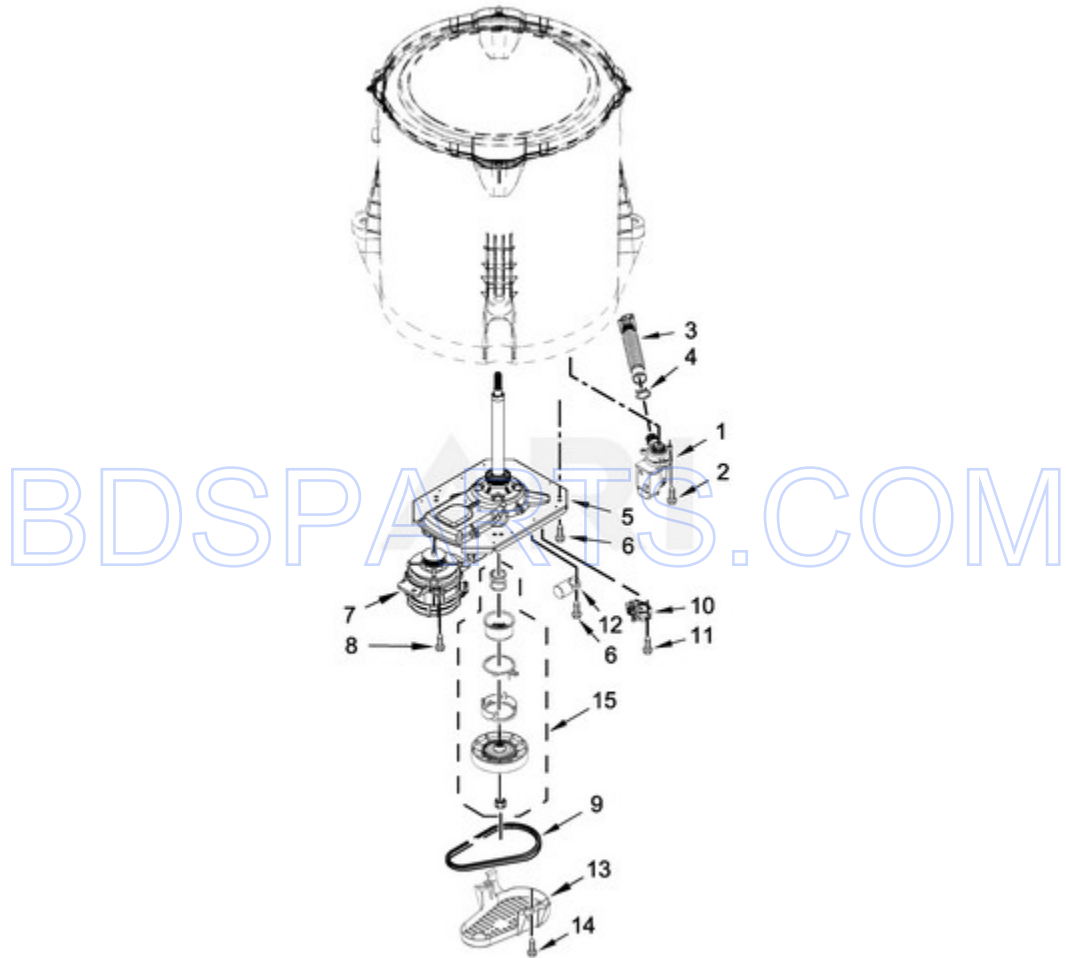

MAT20CSAWW0 - 04 - METER CASE PARTS

METER CASE PARTS

<b>Ref #</b>	<b>Part #</b>	<b>Description</b>	<b>Qty</b>	<b>Context</b>	<b>Note</b>	<b>MSRP</b>
6	3347825	PLATE, MOUNTING				
8	98445	SCREW				
5	3349065	BOLT				
9	3351136	ASSEMBLY, SERVICE DOOR				
10	3954812	CUSHION, METER CASE				
7	W10139210	SCREW				
2	W10156125	CAM, COMMERCIAL LOCK				
4	W10139060	NUT, 1/4-20				
3	W10133509	FUNNEL, COIN				
1	W10529172	METER CASE				
11	W10623854	JUMPER-GROUND, COIN MECHANISM				

BDSPARTS.COM

**BASKET AND TUB PARTS**

<b>Ref #</b>	<b>Part #</b>	<b>Description</b>	<b>Qty</b>	<b>Context</b>	<b>Note</b>	<b>MSRP</b>
9	21366	NUT, SPANNER				
3	3949550	WASHER				
2	W10003790	SCREW AND WASHER				
1	W10131111	CAP, AGITATOR				
4	W10131112	AGITATOR				
7	W10461196	RING, TUB				
8	W10389330	BASKET ASSEMBLY				
10	W10198148	BLOCK, BASKET DRIVE				
15	W10238320	TUB				
11	W10215093	FILTER, DRAIN PUMP				
12	8533928	SCREW				
17	W10531633	HOSE, PRESSURE SWITCH				
18	W10005430	CLAMP, CABLE				
19	8533943	SCREW				
6	W10424289	ADAPTER, BALANCE RING				
5	W10755559	RUBBER WASHER, IMPELLER				
13	W10839119	STRAP, SNUBBER				
16	W10843660	HARNES, LOWER (INCLUDES PRESSURE HOSE)				
14	W10821942	DAMPER ASSEMBLY, TUB SUSPENSION (SET OF 4-INCLUDES SUSPENSION BALLS AND SUSPENSION BUSHINGS)				

MAT20CSAWW0 - 06 - GEARCASE, MOTOR AND PUMP PARTS

GEARCASE, MOTOR AND PUMP PARTS

07/07/2017

10

Part No. W10838087 Rev. B

Page design © 2004-2017 by ARI Network Services, Inc.

Ref #	Part #	Description	Qty	Context	Note	MSRP
8	W10094780	SCREW				
14	357640	SCREW				
4	8317496	CLAMP, HOSE				
1	W10276397	PUMP ASSEMBLY, DRAIN				
2	W10004910	SCREW				
3	W10763078	HOSE, INNER DRAIN ASSEMBLY				
6	W10249633	SCREW				
10	W10389471	ACTUATOR, SHIFT				
11	9741052	SCREW				
13	W10427633	SHIELD, PULLEY COVER				
15	W10721967	SPLUTCH KIT (60HZ)				
7	W10850134	MOTOR, DRIVE				
9	W10850138	BELT, DRIVE				
12	W10625042	CAPACITOR, MOTOR RUN				
5	W11092242	ASSEMBLY, GEARCASE				