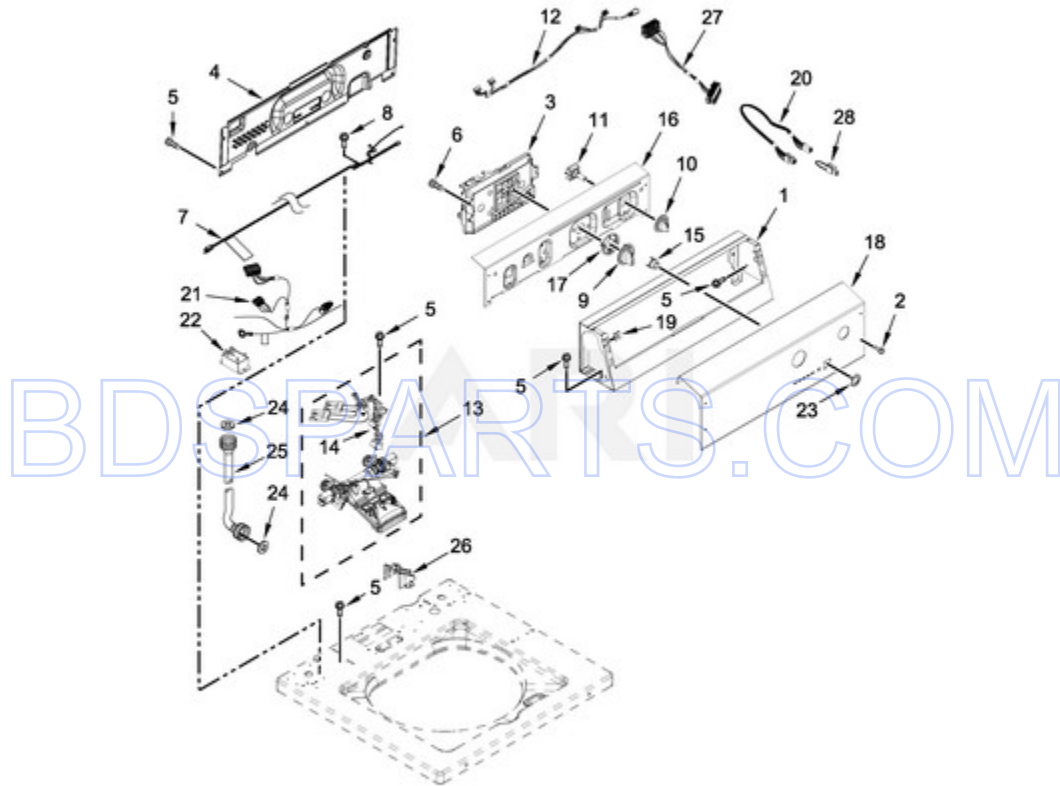

CONTROLS AND WATER INLET PARTS

Ref #	Part #	Description	Qty	Context	Note	MSRP
6	90767	SCREW				
2	W10131119	SCREW M4X13				
8	3400076	SCREW				
24	W10242307	WASHER, HOSE				
1	W10461094	CONSOLE				
19	W10131123	NUT, "U"				
23	W10510149	BEZEL - PTS				
9	W10133504	ASSEMBLY, TIMER KNOB (GRAY)				
4	W10461159	PANEL, CONSOLE REAR COVER				
10	W10461097	KNOB & BUMPER ASSEMBLY (GRAY)				
15	W10461117	PUSH BUTTON, START				
16	W10461067	BACK BRACKET, CONTROL PANEL				
26	W10491734	INTERFACE, COIN SLIDE				
5	W10660565	SCREW				
7	W10916256	CORD, POWER				
11	W10285518	SWITCH, ROTARY ENCODER (5 POSITION)				
13	W10843663	INLET ASSEMBLY, WATER				
14	W10843398	HARNESS, VALVE				
21	W10843661	HARNESS, LED				
22	W11032871	RELAY				
25	W10852720	HOSE, WATER INLET (COLD)				
25A	W10852721	HOSE, WATER INLET (HOT)				
17	W10828902	INSERT, ENCODER STOP (4 POSITION)				
20	W10539192	JUMPER, COIN SLIDE EXTENDER				
28	W10520398	JUMPER, FEATURE SELECTION				
18	W10829502	FASCIA				
3	W11298479	CONTROL UNIT ASSEMBLY, MACHINE & MOTOR				
12	W10694672	HARNESS, UPPER E-STAR				
27	W10694678	JUMPER, COIN SLIDE INTERFACE