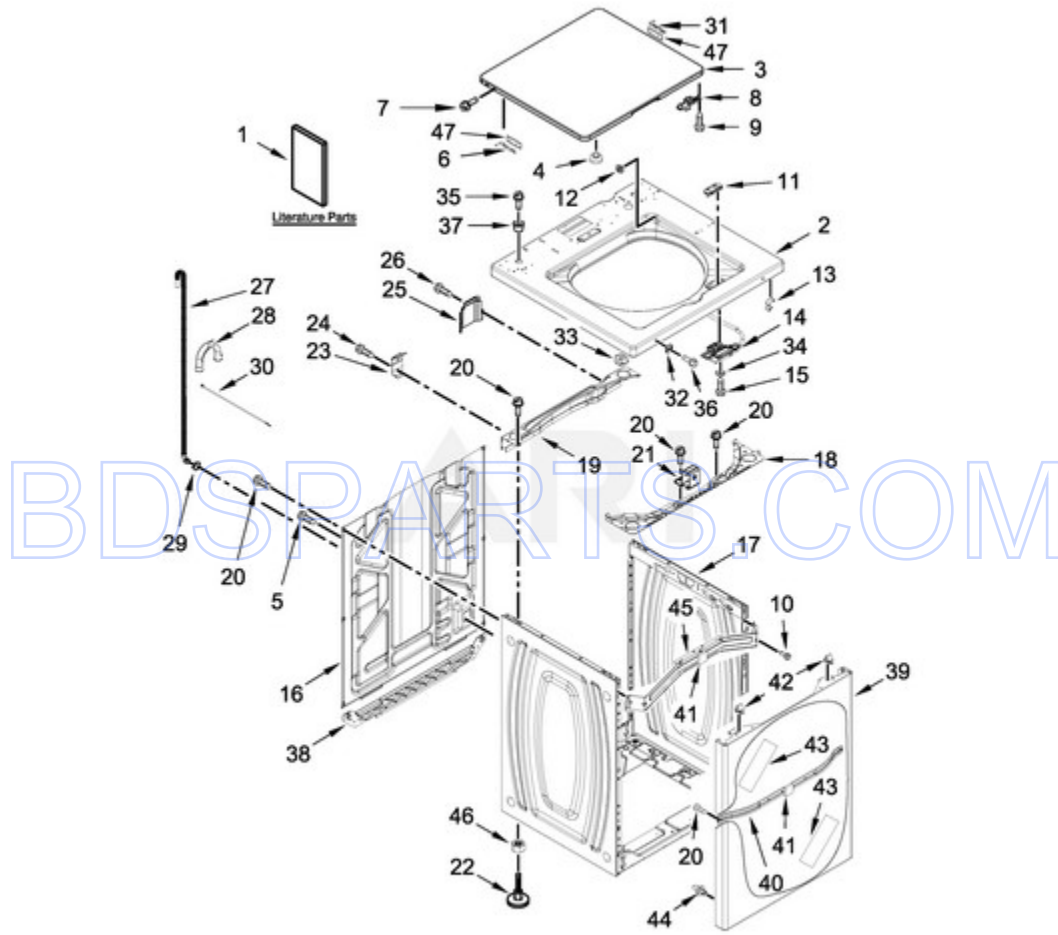

MAT20CSAWW1 - 02 - TOP AND CABINET PARTS

TOP AND CABINET PARTS

Ref #	Part #	Description	Qty	Context	Note	MSRP
22	W10245373	FOOT, LEVELING				
46	3359452	NUT, HEX				
10	W10015090	SCREW				
41	8283273	DAMPER, BRACE				
29	356138	CLAMP, HOSE				
33	90406	NUT, CAGE				
37	356674	CONE, WEDGE				
47	21097	PAD, LID HINGE				
6	91770	HINGE, LID (LEFT HAND)				
12	21258	BEARING, LID HINGE				
13	90016	CLIP, HARNESS				
35	3353994	BOLT				
31	54583	HINGE, LID (RIGHT HAND)				
5	9740848	SCREW				
26	3400076	SCREW				
24	W10142728	SCREW				
7	W10119872	SCREW				
8	W10240513	STRIKE, LID LOCK (WHITE)				
9	W10273971	SCREW				
11	W10392041	BEZEL, LID LOCK (WHITE)				
14	W10482836	LATCH, LID LOCK ASSEMBLY				
15	W10588613	SCREW				
16	W10250884	PANEL, REAR				
21	W10461182	LOCK, TOP				
23	W10461176	HINGE, TOP				
25	W10461180	COVER, HARNESS				
28	W10280024	U-BEND, DRAIN HOSE				
30	W10339879	TIE, CABLE				
36	W10486616	SCREW				
32	W10461181	BUSHING-TOP, SCREW				
34	W10318627	O-RING				
17	W10845574	CABINET (WHITE)				
18	W10724131	BRACE, CABINET TOP - FRONT (WHITE)				
19	W11089573	BRACE, CABINET TOP - REAR				
20	W10660565	SCREW				
38	W10850379	BRACKET, BASE				
39	W10811028	PANEL, FRONT (WHITE)				
40	W10866521	BRACKET, FRONT PANEL				
42	W10862638	LOCK, TOP FRONT				

MAT20CSAWW1 - 04 - METER CASE PARTS

METER CASE PARTS

Ref #	Part #	Description	Qty	Context	Note	MSRP
6	3347825	PLATE, MOUNTING				
8	98445	SCREW				
5	3349065	BOLT				
10	3954812	CUSHION, METER CASE				
7	W10139210	SCREW				
2	W10156125	CAM, COMMERCIAL LOCK				
4	W10139060	NUT, 1/4-20				
3	W10133509	FUNNEL, COIN				
1	W10529172	METER CASE				
11	W10623854	JUMPER-GROUND, COIN MECHANISM				
9	W11269277	ASSEMBLY, SERVICE DOOR				