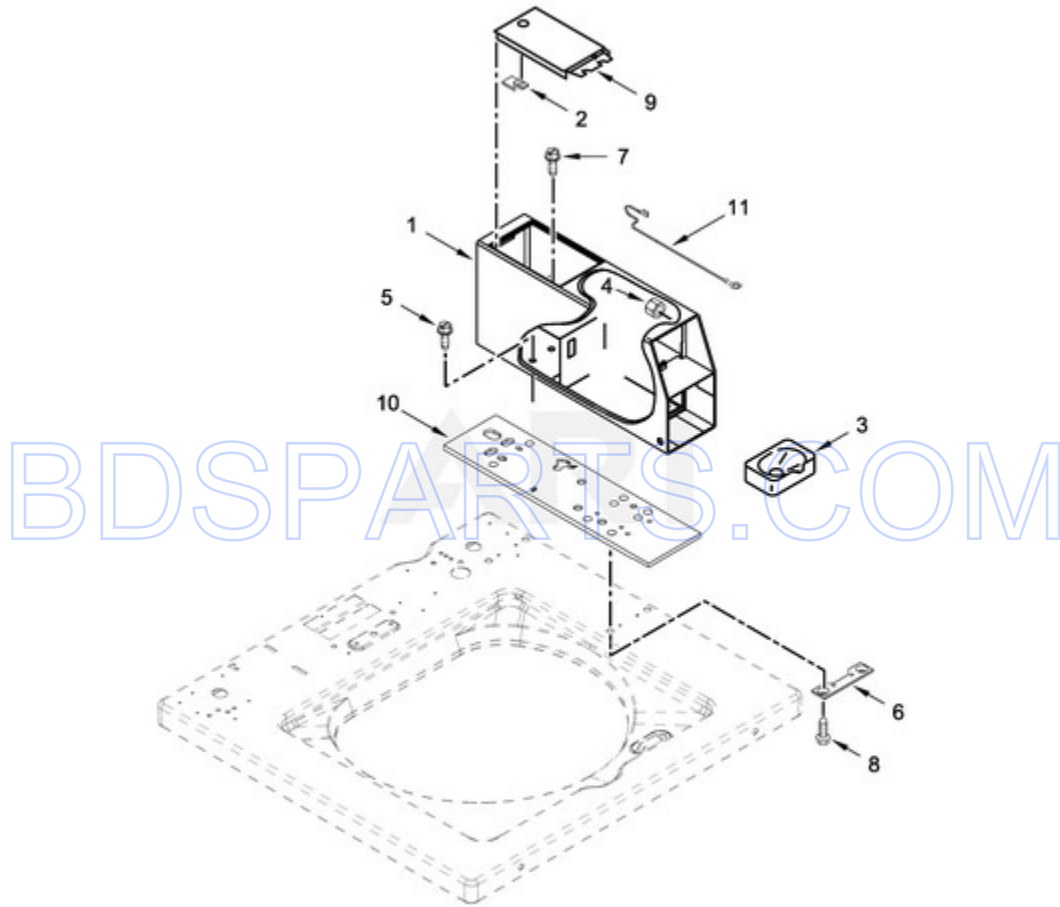

Ref #	Part #	Description	Qty	Context	Note	MSRP
44	W10866523	RIVET				
1A	W10838047	TECH SHEET				
1	W10837721	INSTALLATION INSTRUCTIONS				
4	W11241723	BUMPER, LID				
27	W11203364	HOSE, OUTER DRAIN ASSEMBLY				
43	W11096159	DAMPER, SOUND				
45	W11129581	BRACKET, FRONT TOP				
2	W11349834	TOP (WHITE)				
3	W11349836	ASSEMBLY, LID AND BUMPER (WHITE)				

BDSPARTS.COM

CONTROLS AND WATER INLET PARTS

Ref #	Part #	Description	Qty	Context	Note	MSRP
6	90767	SCREW				
2	W10131119	SCREW M4X13				
8	3400076	SCREW				
24	W10242307	WASHER, HOSE				
1	W10461094	CONSOLE				
19	W10131123	NUT, "U"				
23	W10510149	BEZEL - PTS				
9	W10133504	ASSEMBLY, TIMER KNOB (GRAY)				
4	W10461159	PANEL, CONSOLE REAR COVER				
10	W10461097	KNOB & BUMPER ASSEMBLY (GRAY)				
15	W10461117	PUSH BUTTON, START				
16	W10461067	BACK BRACKET, CONTROL PANEL				
26	W10491734	INTERFACE, COIN SLIDE				
5	W10660565	SCREW				
7	W10916256	CORD, POWER				
11	W10285518	SWITCH, ROTARY ENCODER (5 POSITION)				
13	W10843663	INLET ASSEMBLY, WATER				
14	W10843398	HARNESS, VALVE				
21	W10843661	HARNESS, LED				
22	W11032871	RELAY				
25	W10852720	HOSE, WATER INLET (COLD)				
25A	W10852721	HOSE, WATER INLET (HOT)				
17	W10828902	INSERT, ENCODER STOP (4 POSITION)				
20	W10539192	JUMPER, COIN SLIDE EXTENDER				
28	W10520398	JUMPER, FEATURE SELECTION				
18	W10829502	FASCIA				
3	W11298479	CONTROL UNIT ASSEMBLY, MACHINE & MOTOR				
12	W10694672	HARNESS, UPPER E-STAR				
27	W10694678	JUMPER, COIN SLIDE INTERFACE				

MAT20CSAWW1 - 04 - METER CASE PARTS

METER CASE PARTS

Ref #	Part #	Description	Qty	Context	Note	MSRP
6	3347825	PLATE, MOUNTING				
8	98445	SCREW				
5	3349065	BOLT				
10	3954812	CUSHION, METER CASE				
7	W10139210	SCREW				
2	W10156125	CAM, COMMERCIAL LOCK				
4	W10139060	NUT, 1/4-20				
3	W10133509	FUNNEL, COIN				
1	W10529172	METER CASE				
11	W10623854	JUMPER-GROUND, COIN MECHANISM				
9	W11269277	ASSEMBLY, SERVICE DOOR				