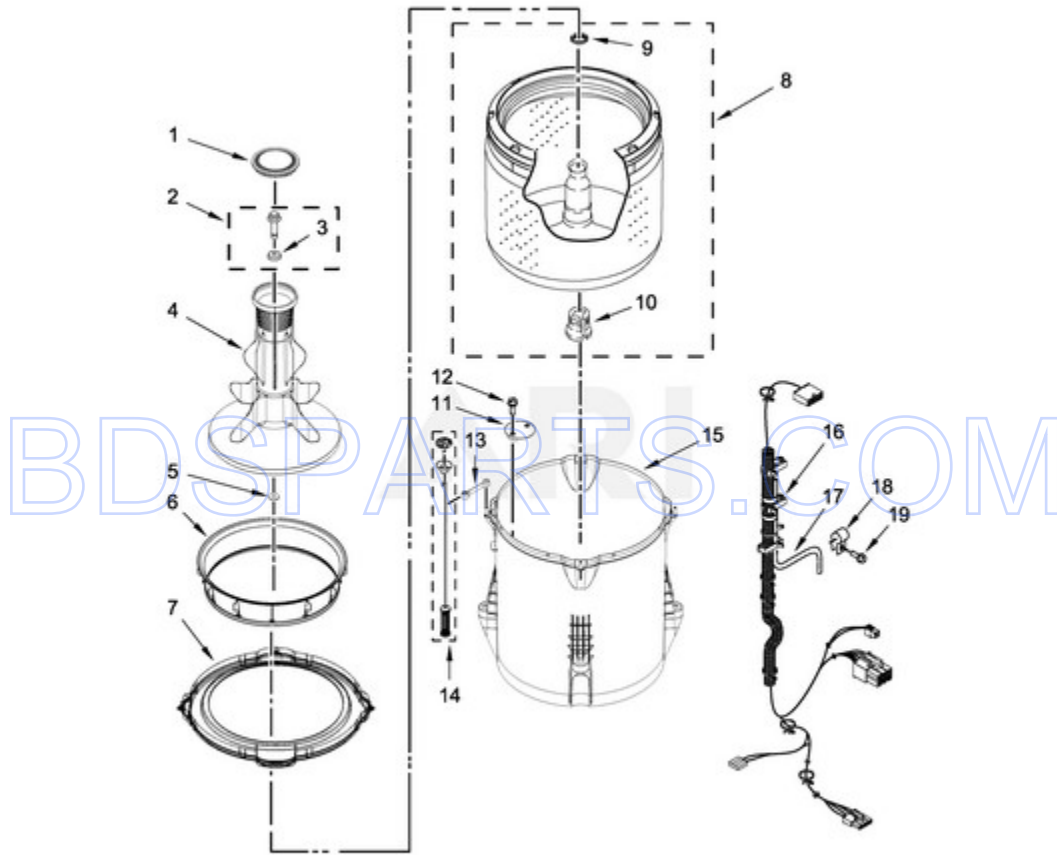

MAT20CSAWW1 - 04 - METER CASE PARTS

METER CASE PARTS

Ref #	Part #	Description	Qty	Context	Note	MSRP
6	3347825	PLATE, MOUNTING				
8	98445	SCREW				
5	3349065	BOLT				
10	3954812	CUSHION, METER CASE				
7	W10139210	SCREW				
2	W10156125	CAM, COMMERCIAL LOCK				
4	W10139060	NUT, 1/4-20				
3	W10133509	FUNNEL, COIN				
1	W10529172	METER CASE				
11	W10623854	JUMPER-GROUND, COIN MECHANISM				
9	W11269277	ASSEMBLY, SERVICE DOOR				

BDSPARTS.COM

BASKET AND TUB PARTS

Ref #	Part #	Description	Qty	Context	Note	MSRP
9	21366	NUT, SPANNER				
3	3949550	WASHER				
2	W10003790	SCREW AND WASHER				
1	W10131111	CAP, AGITATOR				
4	W10131112	AGITATOR				
7	W10461196	RING, TUB				
8	W10389330	BASKET ASSEMBLY				
10	W10198148	BLOCK, BASKET DRIVE				
15	W10238320	TUB				
11	W10215093	FILTER, DRAIN PUMP				
12	8533928	SCREW				
17	W10531633	HOSE, PRESSURE SWITCH				
18	W10005430	CLAMP, CABLE				
19	8533943	SCREW				
6	W10424289	ADAPTER, BALANCE RING				
5	W10755559	RUBBER WASHER, IMPELLER				
13	W10839119	STRAP, SNUBBER				
16	W10843660	HARNES, LOWER (INCLUDES PRESSURE HOSE)				
14	W10821942	DAMPER ASSEMBLY, TUB SUSPENSION (SET OF 4-INCLUDES SUSPENSION BALLS AND SUSPENSION BUSHINGS)				