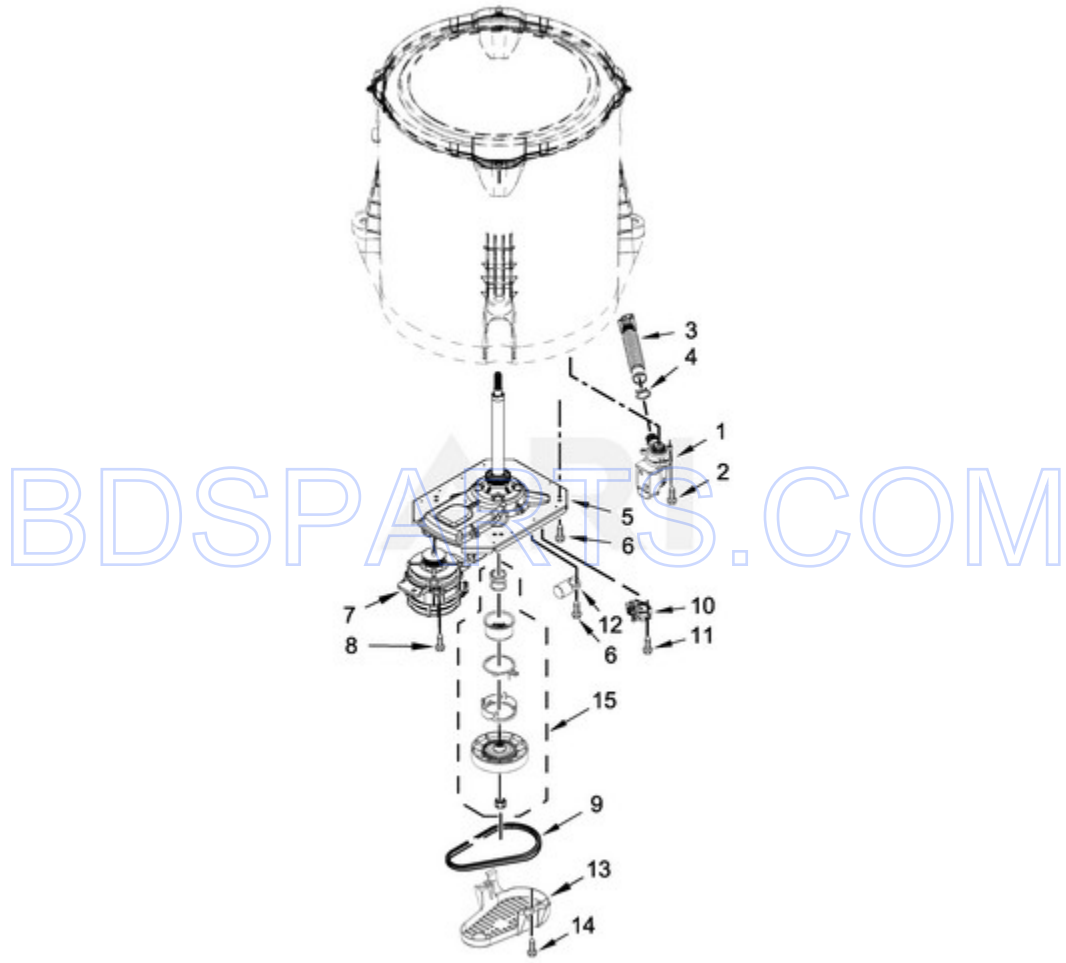

MAT20CSAWW1 - 04 - METER CASE PARTS

METER CASE PARTS

Ref #	Part #	Description	Qty	Context	Note	MSRP
6	3347825	PLATE, MOUNTING				
8	98445	SCREW				
5	3349065	BOLT				
10	3954812	CUSHION, METER CASE				
7	W10139210	SCREW				
2	W10156125	CAM, COMMERCIAL LOCK				
4	W10139060	NUT, 1/4-20				
3	W10133509	FUNNEL, COIN				
1	W10529172	METER CASE				
11	W10623854	JUMPER-GROUND, COIN MECHANISM				
9	W11269277	ASSEMBLY, SERVICE DOOR				

BDSPARTS.COM

BASKET AND TUB PARTS

Ref #	Part #	Description	Qty	Context	Note	MSRP
9	21366	NUT, SPANNER				
3	3949550	WASHER				
2	W10003790	SCREW AND WASHER				
1	W10131111	CAP, AGITATOR				
4	W10131112	AGITATOR				
7	W10461196	RING, TUB				
8	W10389330	BASKET ASSEMBLY				
10	W10198148	BLOCK, BASKET DRIVE				
15	W10238320	TUB				
11	W10215093	FILTER, DRAIN PUMP				
12	8533928	SCREW				
17	W10531633	HOSE, PRESSURE SWITCH				
18	W10005430	CLAMP, CABLE				
19	8533943	SCREW				
6	W10424289	ADAPTER, BALANCE RING				
5	W10755559	RUBBER WASHER, IMPELLER				
13	W10839119	STRAP, SNUBBER				
16	W10843660	HARNES, LOWER (INCLUDES PRESSURE HOSE)				
14	W10821942	DAMPER ASSEMBLY, TUB SUSPENSION (SET OF 4-INCLUDES SUSPENSION BALLS AND SUSPENSION BUSHINGS)				

MAT20CSAWW1 - 06 - GEARCASE, MOTOR AND PUMP PARTS

GEARCASE, MOTOR AND PUMP PARTS

09/17/2019

10

Part No. W11306775 Rev. A

Page design © 2004-2017 by ARI Network Services, Inc.

Ref #	Part #	Description	Qty	Context	Note	MSRP
8	W10094780	SCREW				
14	357640	SCREW				
4	8317496	CLAMP, HOSE				
1	W10276397	PUMP ASSEMBLY, DRAIN				
2	W10004910	SCREW				
3	W10763078	HOSE, INNER DRAIN ASSEMBLY				
6	W10249633	SCREW				
11	9741052	SCREW				
13	W10427633	SHIELD, PULLEY COVER				
15	W10721967	SPLUTCH KIT (60HZ)				
7	W10850134	MOTOR, DRIVE				
9	W10850138	BELT, DRIVE				
12	W10625042	CAPACITOR, MOTOR RUN				
10	W11112160	ACTUATOR, SHIFT				
5	W11261592	ASSEMBLY, GEARCASE				