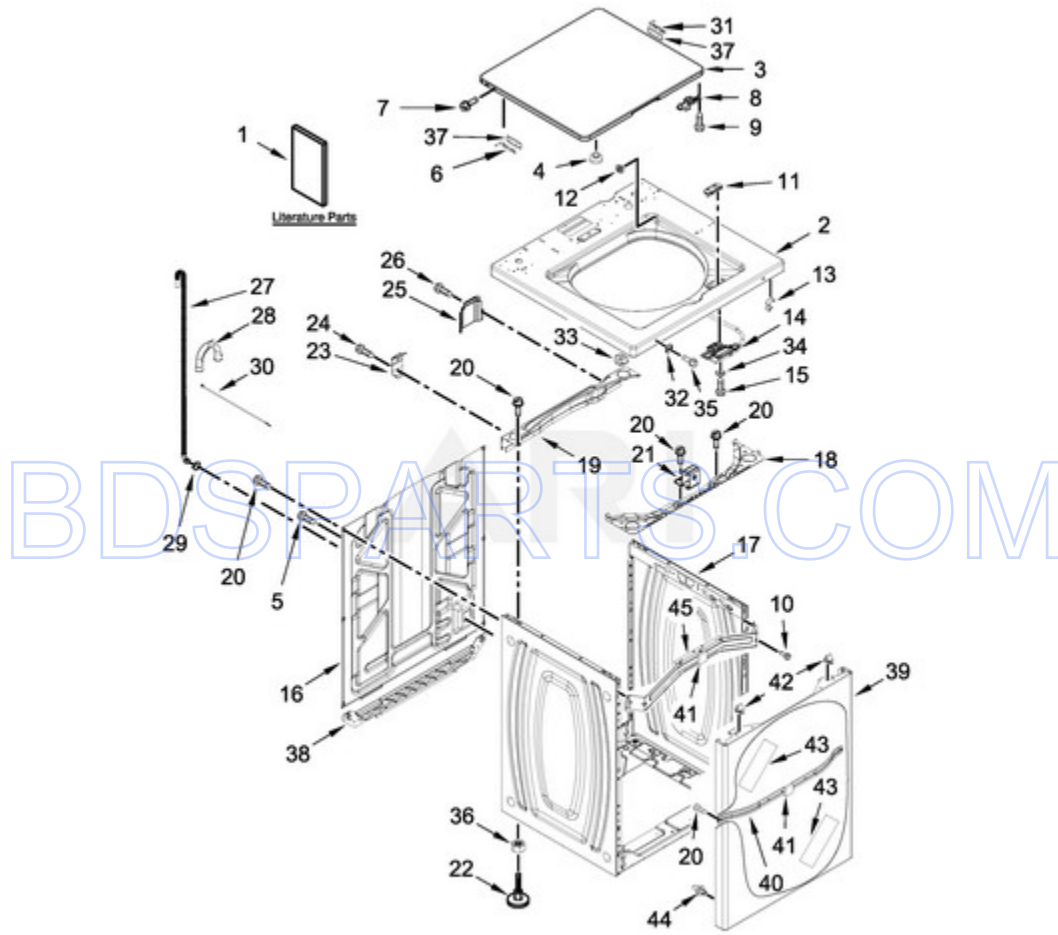

MAT20MNAWW0 - 02 - TOP AND CABINET PARTS

TOP AND CABINET PARTS

Ref #	Part #	Description	Qty	Context	Note	MSRP
22	W10245373	FOOT, LEVELING				
36	3359452	NUT, HEX				
10	W10015090	SCREW				
41	8283273	DAMPER, BRACE				
29	356138	CLAMP, HOSE				
33	90406	NUT, CAGE				
37	21097	PAD, LID HINGE				
6	91770	HINGE, LID (LEFT HAND)				
12	21258	BEARING, LID HINGE				
13	90016	CLIP, HARNESS				
31	54583	HINGE, LID (RIGHT HAND)				
5	9740848	SCREW				
26	3400076	SCREW				
24	W10142728	SCREW				
3	W10461179	ASSEMBLY, LID AND BUMPER (WHITE)				
4	W10525268	BUMPER, LID				
7	W10119872	SCREW				
8	W10240513	STRIKE, LID LOCK (WHITE)				
9	W10273971	SCREW				
11	W10392041	BEZEL, LID LOCK (WHITE)				
14	W10482836	LATCH, LID LOCK ASSEMBLY				
15	W10588613	SCREW				
16	W10250884	PANEL, REAR				
21	W10461182	LOCK, TOP				
23	W10461176	HINGE, TOP				
25	W10461180	COVER, HARNESS				
27	W10221546	HOSE, OUTER DRAIN ASSEMBLY				
28	W10280024	U-BEND, DRAIN HOSE				
30	W10339879	TIE, CABLE				
35	W10486616	SCREW				
32	W10461181	BUSHING-TOP, SCREW				
34	W10318627	O-RING				
17	W10845574	CABINET (WHITE)				
18	W10724131	BRACE, CABINET TOP - FRONT (WHITE)				
19	W11089573	BRACE, CABINET TOP - REAR				
20	W10660565	SCREW				
45	W10882494	BRACKET, FRONT TOP				
38	W10850379	BRACKET, BASE				
39	W10811028	PANEL, FRONT (WHITE)