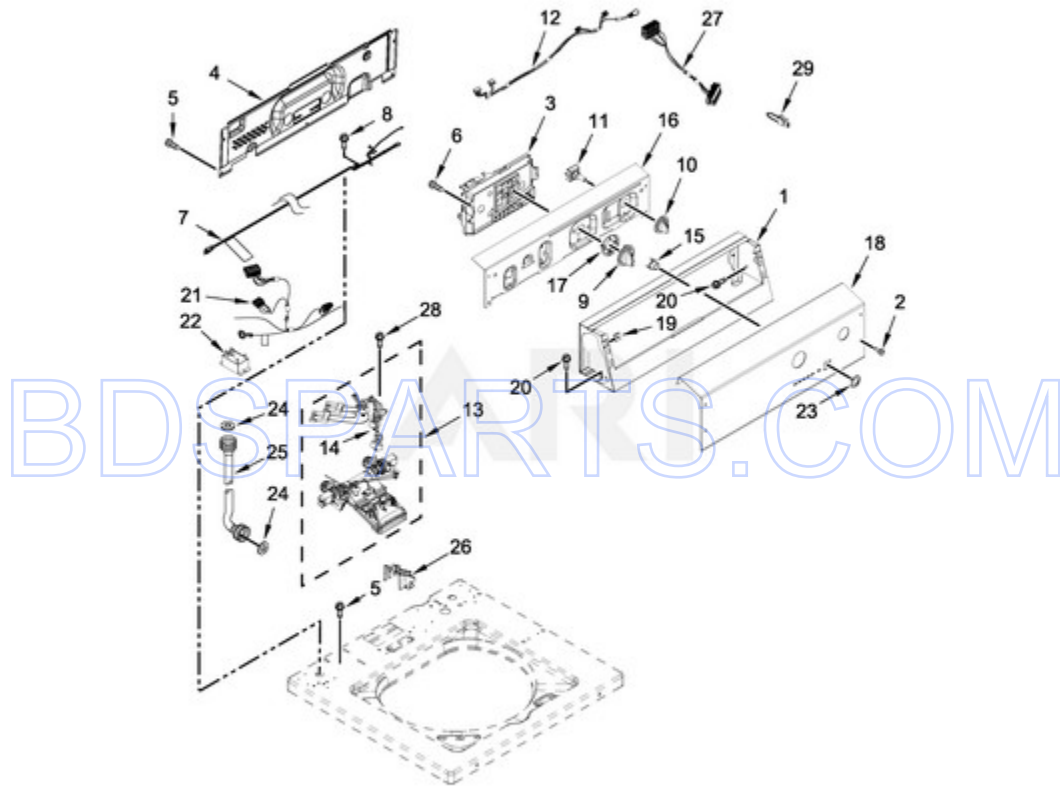

BDSPARTS.COM

CONTROLS AND WATER INLET PARTS

Ref #	Part #	Description	Qty	Context	Note	MSRP
6	90767	SCREW				
2	W10131119	SCREW M4X13				
8	3400076	SCREW				
20	3390631	SCREW				
24	W10242307	WASHER, HOSE				
19	W10131123	NUT, "U"				
1	W10461095	CONSOLE				
23	W10510149	BEZEL - PTS				
9	W10133504	ASSEMBLY, TIMER KNOB (GRAY)				
4	W10461159	PANEL, CONSOLE REAR COVER				
10	W10461097	KNOB & BUMPER ASSEMBLY (GRAY)				
12	W10291184	HARNESS, UPPER E-STAR				
15	W10461117	PUSH BUTTON, START				
26	W10491734	INTERFACE, COIN SLIDE				
27	W10514456	JUMPER, COIN SLIDE INTERFACE				
16	W10461066	BRACKET, BACK				
5	W10660565	SCREW				
7	W10916256	CORD, POWER				
11	W10285518	SWITCH, ROTARY ENCODER (5 POSITION)				
13	W10843663	INLET ASSEMBLY, WATER				
14	W10843398	HARNESS, VALVE				
17	W10828903	INSERT, ENCODER STOP (7 POSITION)				
21	W10843661	HARNESS, LED				
22	W11032871	RELAY				
25	W10852720	HOSE, WATER INLET (COLD)				
25A	W10852721	HOSE, WATER INLET (HOT)				
3	W10850396	CONTROL UNIT ASSEMBLY, MACHINE & MOTOR				
28	W10213953	SCREW				
29	W10520398	JUMPER, FEATURE SELECTION				
18	W10829504	FASCIA				