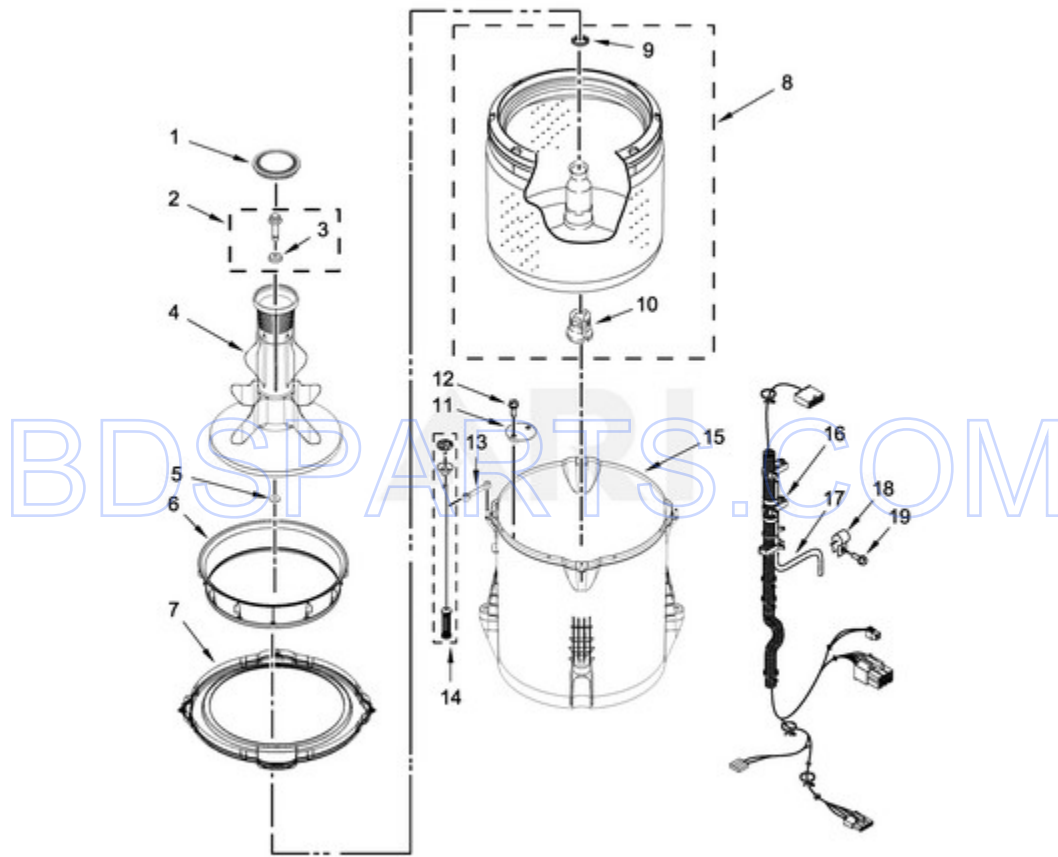

BDSPARTS.COM

CONTROLS AND WATER INLET PARTS

Ref #	Part #	Description	Qty	Context	Note	MSRP
6	90767	SCREW				
2	W10131119	SCREW M4X13				
8	3400076	SCREW				
20	3390631	SCREW				
24	W10242307	WASHER, HOSE				
19	W10131123	NUT, "U"				
1	W10461095	CONSOLE				
23	W10510149	BEZEL - PTS				
9	W10133504	ASSEMBLY, TIMER KNOB (GRAY)				
4	W10461159	PANEL, CONSOLE REAR COVER				
10	W10461097	KNOB & BUMPER ASSEMBLY (GRAY)				
12	W10291184	HARNESS, UPPER E-STAR				
15	W10461117	PUSH BUTTON, START				
26	W10491734	INTERFACE, COIN SLIDE				
27	W10514456	JUMPER, COIN SLIDE INTERFACE				
16	W10461066	BRACKET, BACK				
5	W10660565	SCREW				
7	W10916256	CORD, POWER				
11	W10285518	SWITCH, ROTARY ENCODER (5 POSITION)				
13	W10843663	INLET ASSEMBLY, WATER				
14	W10843398	HARNESS, VALVE				
17	W10828903	INSERT, ENCODER STOP (7 POSITION)				
21	W10843661	HARNESS, LED				
22	W11032871	RELAY				
25	W10852720	HOSE, WATER INLET (COLD)				
25A	W10852721	HOSE, WATER INLET (HOT)				
3	W10850396	CONTROL UNIT ASSEMBLY, MACHINE & MOTOR				
28	W10213953	SCREW				
29	W10520398	JUMPER, FEATURE SELECTION				
18	W10829504	FASCIA				

MAT20MNAWW0 - 04 - BASKET AND TUB PARTS

BASKET AND TUB PARTS

07/07/2017

6

Part No. W10838123 Rev. B

Ref #	Part #	Description	Qty	Context	Note	MSRP
9	21366	NUT, SPANNER				
3	3949550	WASHER				
2	W10003790	SCREW AND WASHER				
1	W10131111	CAP, AGITATOR				
4	W10131112	AGITATOR				
7	W10461196	RING, TUB				
8	W10389330	BASKET ASSEMBLY				
10	W10198148	BLOCK, BASKET DRIVE				
15	W10238320	TUB				
11	W10215093	FILTER, DRAIN PUMP				
12	8533928	SCREW				
17	W10531633	HOSE, PRESSURE SWITCH				
18	W10005430	CLAMP, CABLE				
19	8533943	SCREW				
6	W10424289	ADAPTER, BALANCE RING				
5	W10755559	RUBBER WASHER, IMPELLER				
13	W10839119	STRAP, SNUBBER				
16	W10843660	HARNES, LOWER (INCLUDES PRESSURE HOSE)				
14	W10821942	DAMPER ASSEMBLY, TUB SUSPENSION (SET OF 4-INCLUDES SUSPENSION BALLS AND SUSPENSION BUSHINGS)				