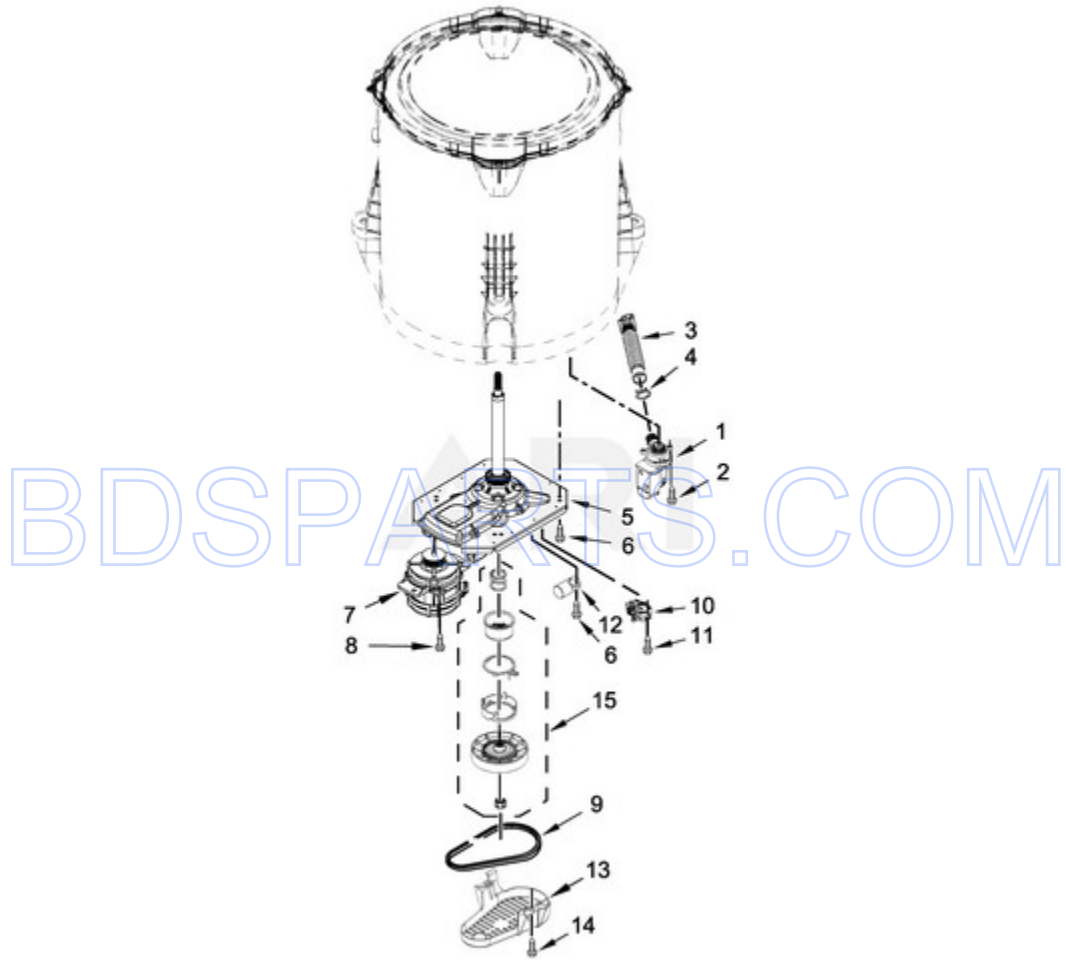

MAT20MNAWW0 - 04 - BASKET AND TUB PARTS

BASKET AND TUB PARTS

07/07/2017

6

Part No. W10838123 Rev. B

Ref #	Part #	Description	Qty	Context	Note	MSRP
9	21366	NUT, SPANNER				
3	3949550	WASHER				
2	W10003790	SCREW AND WASHER				
1	W10131111	CAP, AGITATOR				
4	W10131112	AGITATOR				
7	W10461196	RING, TUB				
8	W10389330	BASKET ASSEMBLY				
10	W10198148	BLOCK, BASKET DRIVE				
15	W10238320	TUB				
11	W10215093	FILTER, DRAIN PUMP				
12	8533928	SCREW				
17	W10531633	HOSE, PRESSURE SWITCH				
18	W10005430	CLAMP, CABLE				
19	8533943	SCREW				
6	W10424289	ADAPTER, BALANCE RING				
5	W10755559	RUBBER WASHER, IMPELLER				
13	W10839119	STRAP, SNUBBER				
16	W10843660	HARNES, LOWER (INCLUDES PRESSURE HOSE)				
14	W10821942	DAMPER ASSEMBLY, TUB SUSPENSION (SET OF 4-INCLUDES SUSPENSION BALLS AND SUSPENSION BUSHINGS)				

MAT20MNAWW0 - 05 - GEARCASE, MOTOR AND PUMP PARTS

GEARCASE, MOTOR AND PUMP PARTS

07/07/2017

8

Part No. W10838123 Rev. B

Page design © 2004-2017 by ARI Network Services, Inc.

Ref #	Part #	Description	Qty	Context	Note	MSRP
8	W10094780	SCREW				
14	357640	SCREW				
4	8317496	CLAMP, HOSE				
1	W10276397	PUMP ASSEMBLY, DRAIN				
2	W10004910	SCREW				
3	W10763078	HOSE, INNER DRAIN ASSEMBLY				
6	W10249633	SCREW				
10	W10389471	ACTUATOR, SHIFT				
11	9741052	SCREW				
13	W10427633	SHIELD, PULLEY COVER				
15	W10721967	SPLUTCH KIT (60HZ)				
7	W10850134	MOTOR, DRIVE				
9	W10850138	BELT, DRIVE				
12	W10625042	CAPACITOR, MOTOR RUN				
5	W11092242	ASSEMBLY, GEARCASE				