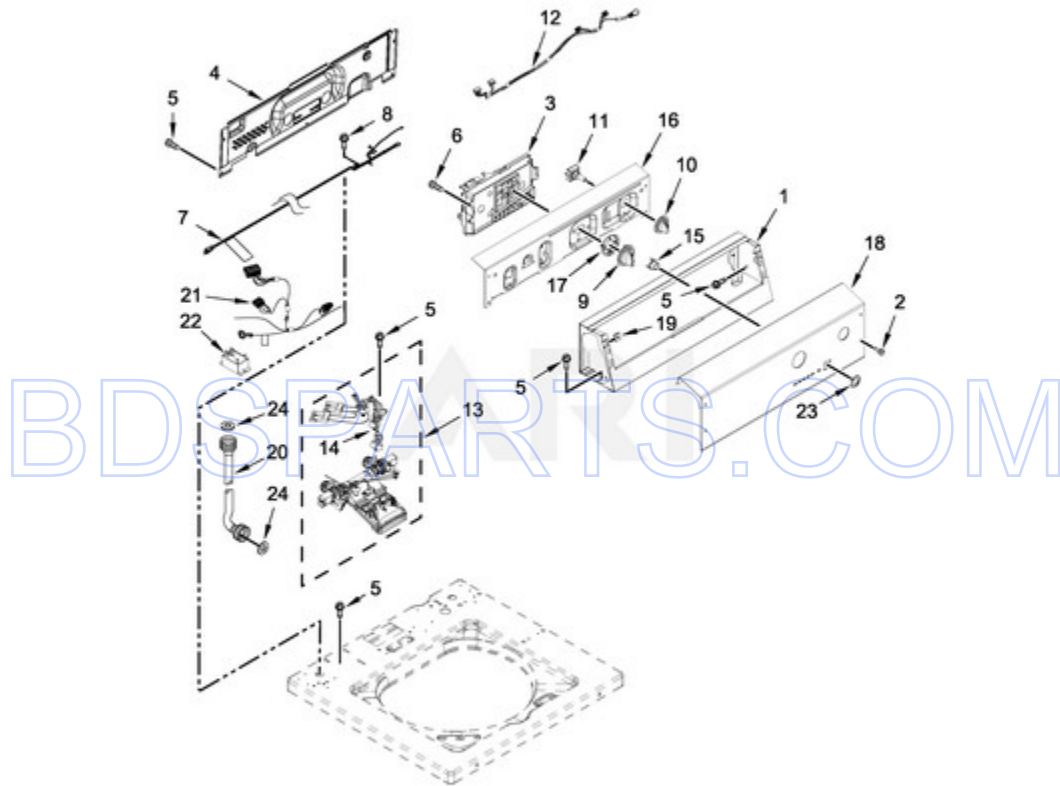

<b>Ref #</b>	<b>Part #</b>	<b>Description</b>	<b>Qty</b>	<b>Context</b>	<b>Note</b>	<b>MSRP</b>
1A	W10838047	TECH SHEET				
1	W10837721	INSTALLATION INSTRUCTIONS				
4	W11241723	BUMPER, LID				
27	W11203364	HOSE, OUTER DRAIN ASSEMBLY				
43	W11096159	DAMPER, SOUND				
45	W11129581	BRACKET, FRONT TOP				
46	W10161707	TOP, FOAM SEAL				
3	W11349836	ASSEMBLY, LID AND BUMPER (WHITE)				
2	W11349835	TOP (WHITE)				

BDSPARTS.COM

**CONTROLS AND WATER INLET PARTS**

Ref #	Part #	Description	Qty	Context	Note	MSRP
6	90767	SCREW				
2	W10131119	SCREW M4X13				
8	3400076	SCREW				
24	W10242307	WASHER, HOSE				
19	W10131123	NUT, "U"				
23	W10510149	BEZEL - PTS				
9	W10133504	ASSEMBLY, TIMER KNOB (GRAY)				
4	W10461159	PANEL, CONSOLE REAR COVER				
10	W10461097	KNOB & BUMPER ASSEMBLY (GRAY)				
15	W10461117	PUSH BUTTON, START				
16	W10461066	BRACKET, BACK				
5	W10660565	SCREW				
7	W10916256	CORD, POWER				
11	W10285518	SWITCH, ROTARY ENCODER (5 POSITION)				
13	W10843663	INLET ASSEMBLY, WATER				
14	W10843398	HARNESS, VALVE				
17	W10828903	INSERT, ENCODER STOP (7 POSITION)				
21	W10843661	HARNESS, LED				
22	W11032871	RELAY				
20	W10852720	HOSE, WATER INLET (COLD)				
20A	W10852721	HOSE, WATER INLET (HOT)				
18	W10829504	FASCIA				
1	W11124005	CONSOLE				
3	W11298479	CONTROL UNIT ASSEMBLY, MACHINE & MOTOR				
12	W10694672	HARNESS, UPPER E-STAR				