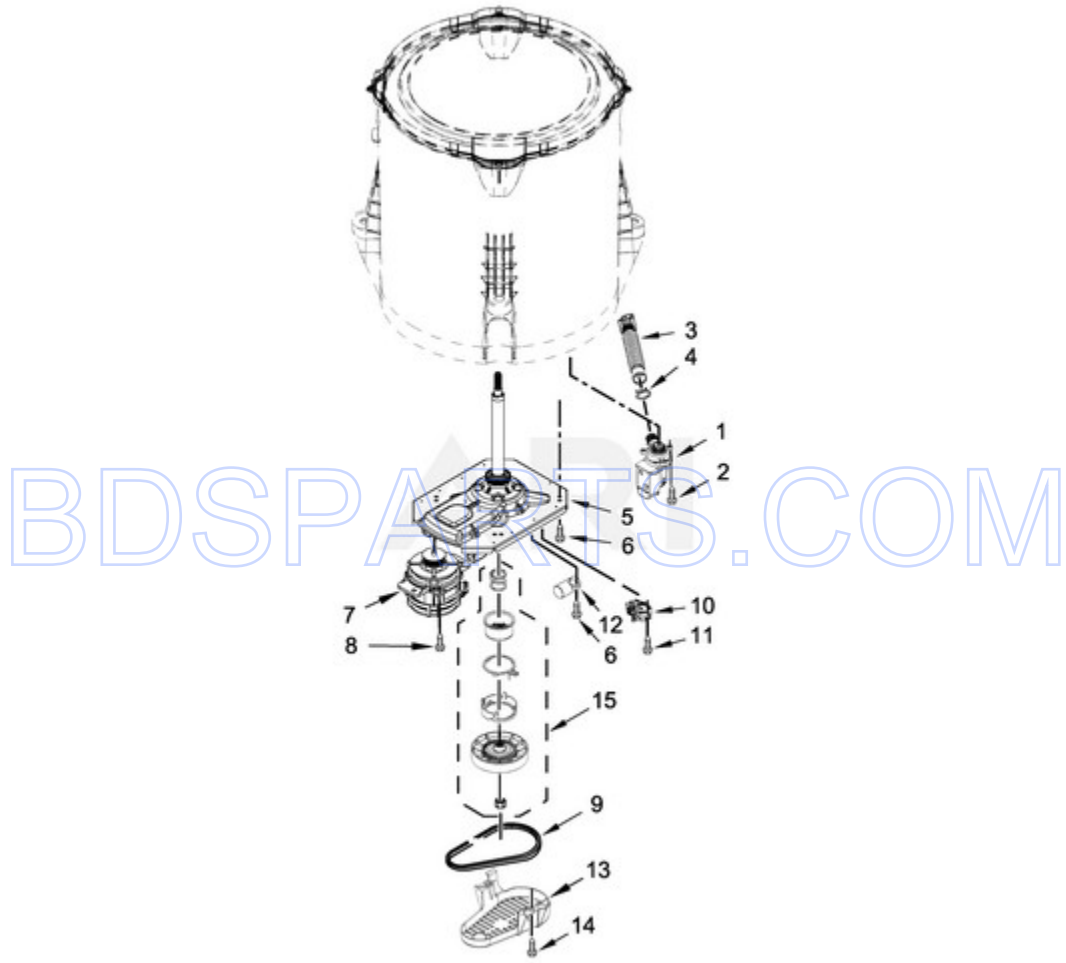

MAT20MNAWW1 - 04 - BASKET AND TUB PARTS

**BASKET AND TUB PARTS**

08/23/2019

6

Part No. W11306776 Rev. A

Page design © 2004-2017 by ARI Network Services, Inc.

Ref #	Part #	Description	Qty	Context	Note	MSRP
9	21366	NUT, SPANNER				
3	3949550	WASHER				
2	W10003790	SCREW AND WASHER				
1	W10131111	CAP, AGITATOR				
4	W10131112	AGITATOR				
7	W10461196	RING, TUB				
8	W10389330	BASKET ASSEMBLY				
10	W10198148	BLOCK, BASKET DRIVE				
15	W10238320	TUB				
11	W10215093	FILTER, DRAIN PUMP				
12	8533928	SCREW				
17	W10531633	HOSE, PRESSURE SWITCH				
18	W10005430	CLAMP, CABLE				
19	8533943	SCREW				
6	W10424289	ADAPTER, BALANCE RING				
5	W10755559	RUBBER WASHER, IMPELLER				
13	W10839119	STRAP, SNUBBER				
16	W10843660	HARNES, LOWER (INCLUDES PRESSURE HOSE)				
14	W10821942	DAMPER ASSEMBLY, TUB SUSPENSION (SET OF 4-INCLUDES SUSPENSION BALLS AND SUSPENSION BUSHINGS)				

MAT20MNAWW1 - 05 - GEARCASE, MOTOR AND PUMP PARTS

GEARCASE, MOTOR AND PUMP PARTS

Ref #	Part #	Description	Qty	Context	Note	MSRP
8	W10094780	SCREW				
14	357640	SCREW				
4	8317496	CLAMP, HOSE				
1	W10276397	PUMP ASSEMBLY, DRAIN				
2	W10004910	SCREW				
3	W10763078	HOSE, INNER DRAIN ASSEMBLY				
6	W10249633	SCREW				
11	9741052	SCREW				
13	W10427633	SHIELD, PULLEY COVER				
15	W10721967	SPLUTCH KIT (60HZ)				
7	W10850134	MOTOR, DRIVE				
9	W10850138	BELT, DRIVE				
12	W10625042	CAPACITOR, MOTOR RUN				
10	W11112160	ACTUATOR, SHIFT				
5	W11261592	ASSEMBLY, GEARCASE				