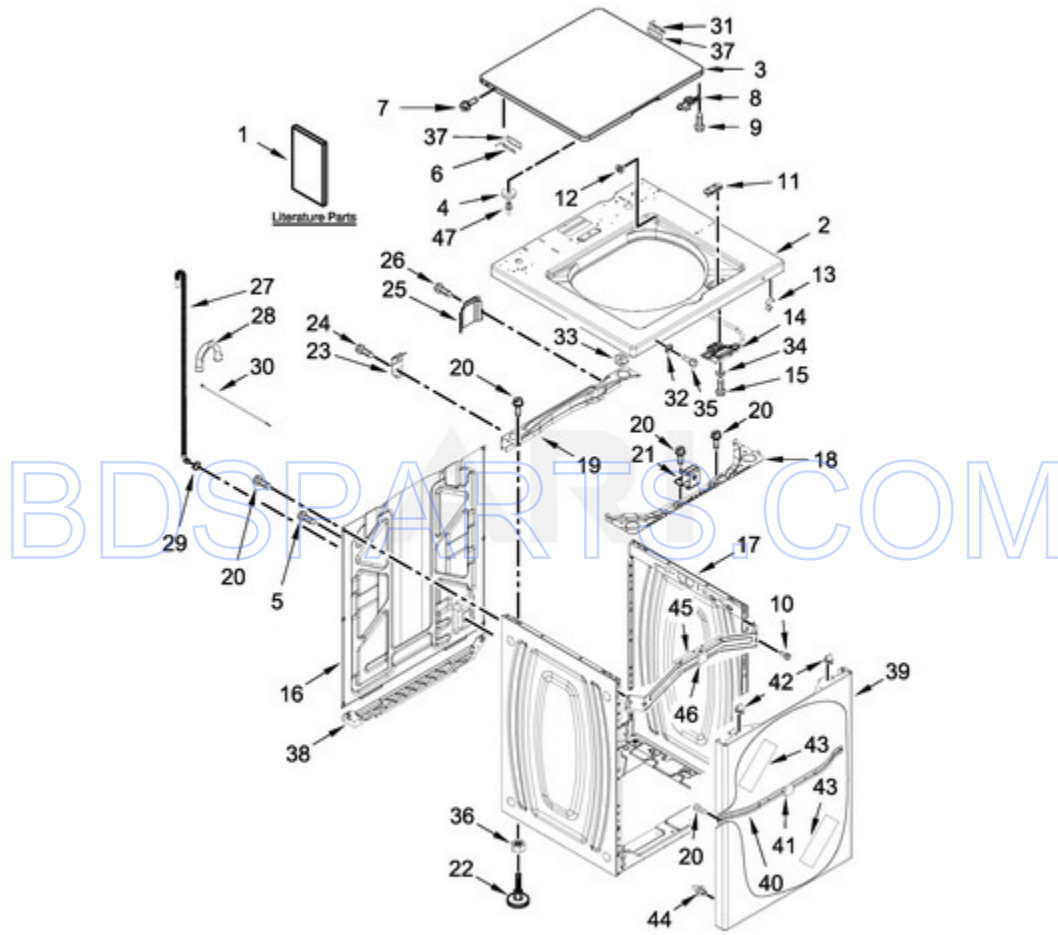

MAT20MNAWW1 - 02 - TOP AND CABINET PARTS

TOP AND CABINET PARTS

Ref #	Part #	Description	Qty	Context	Note	MSRP
22	W10245373	FOOT, LEVELING				
36	3359452	NUT, HEX				
10	W10015090	SCREW				
41	8283273	DAMPER, BRACE				
29	356138	CLAMP, HOSE				
33	90406	NUT, CAGE				
37	21097	PAD, LID HINGE				
6	91770	HINGE, LID (LEFT HAND)				
12	21258	BEARING, LID HINGE				
13	90016	CLIP, HARNESS				
47	356907	RIVET, PLASTIC				
31	54583	HINGE, LID (RIGHT HAND)				
5	9740848	SCREW				
26	3400076	SCREW				
24	W10142728	SCREW				
7	W10119872	SCREW				
8	W10240513	STRIKE, LID LOCK (WHITE)				
9	W10273971	SCREW				
11	W10392041	BEZEL, LID LOCK (WHITE)				
14	W10482836	LATCH, LID LOCK ASSEMBLY				
15	W10588613	SCREW				
16	W10250884	PANEL, REAR				
21	W10461182	LOCK, TOP				
23	W10461176	HINGE, TOP				
25	W10461180	COVER, HARNESS				
28	W10280024	U-BEND, DRAIN HOSE				
30	W10339879	TIE, CABLE				
35	W10486616	SCREW				
32	W10461181	BUSHING-TOP, SCREW				
34	W10318627	O-RING				
17	W10845574	CABINET (WHITE)				
18	W10724131	BRACE, CABINET TOP - FRONT (WHITE)				
19	W11089573	BRACE, CABINET TOP - REAR				
20	W10660565	SCREW				
38	W10850379	BRACKET, BASE				
39	W10811028	PANEL, FRONT (WHITE)				
40	W10866521	BRACKET, FRONT PANEL				
42	W10862638	LOCK, TOP FRONT				
44	W10866523	RIVET