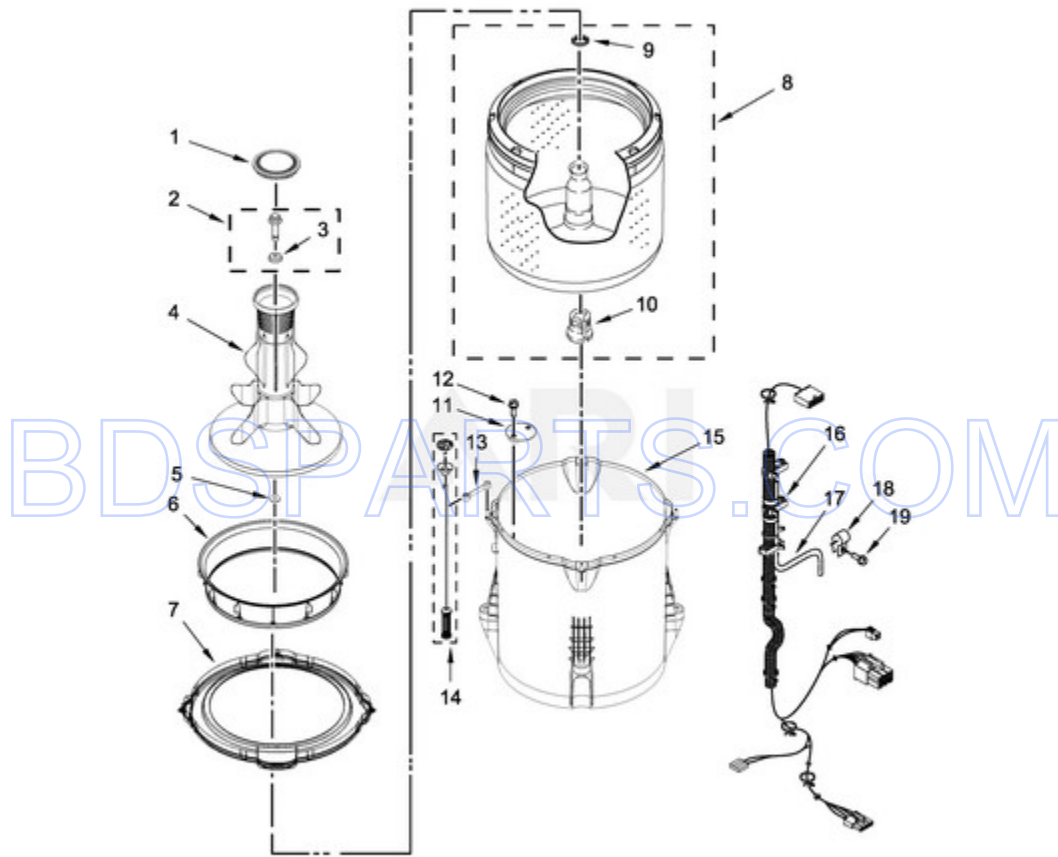

BDSPARTS.COM

**CONTROLS AND WATER INLET PARTS**

Ref #	Part #	Description	Qty	Context	Note	MSRP
6	90767	SCREW				
2	W10131119	SCREW M4X13				
8	3400076	SCREW				
24	W10242307	WASHER, HOSE				
19	W10131123	NUT, "U"				
23	W10510149	BEZEL - PTS				
9	W10133504	ASSEMBLY, TIMER KNOB (GRAY)				
4	W10461159	PANEL, CONSOLE REAR COVER				
10	W10461097	KNOB & BUMPER ASSEMBLY (GRAY)				
15	W10461117	PUSH BUTTON, START				
16	W10461066	BRACKET, BACK				
5	W10660565	SCREW				
7	W10916256	CORD, POWER				
11	W10285518	SWITCH, ROTARY ENCODER (5 POSITION)				
13	W10843663	INLET ASSEMBLY, WATER				
14	W10843398	HARNESS, VALVE				
17	W10828903	INSERT, ENCODER STOP (7 POSITION)				
21	W10843661	HARNESS, LED				
22	W11032871	RELAY				
20	W10852720	HOSE, WATER INLET (COLD)				
20A	W10852721	HOSE, WATER INLET (HOT)				
18	W10829504	FASCIA				
1	W11124005	CONSOLE				
3	W11298479	CONTROL UNIT ASSEMBLY, MACHINE & MOTOR				
12	W10694672	HARNESS, UPPER E-STAR				

MAT20MNAWW1 - 04 - BASKET AND TUB PARTS

**BASKET AND TUB PARTS**

08/23/2019

6

Part No. W11306776 Rev. A

Page design © 2004-2017 by ARI Network Services, Inc.

Ref #	Part #	Description	Qty	Context	Note	MSRP
9	21366	NUT, SPANNER				
3	3949550	WASHER				
2	W10003790	SCREW AND WASHER				
1	W10131111	CAP, AGITATOR				
4	W10131112	AGITATOR				
7	W10461196	RING, TUB				
8	W10389330	BASKET ASSEMBLY				
10	W10198148	BLOCK, BASKET DRIVE				
15	W10238320	TUB				
11	W10215093	FILTER, DRAIN PUMP				
12	8533928	SCREW				
17	W10531633	HOSE, PRESSURE SWITCH				
18	W10005430	CLAMP, CABLE				
19	8533943	SCREW				
6	W10424289	ADAPTER, BALANCE RING				
5	W10755559	RUBBER WASHER, IMPELLER				
13	W10839119	STRAP, SNUBBER				
16	W10843660	HARNES, LOWER (INCLUDES PRESSURE HOSE)				
14	W10821942	DAMPER ASSEMBLY, TUB SUSPENSION (SET OF 4-INCLUDES SUSPENSION BALLS AND SUSPENSION BUSHINGS)				