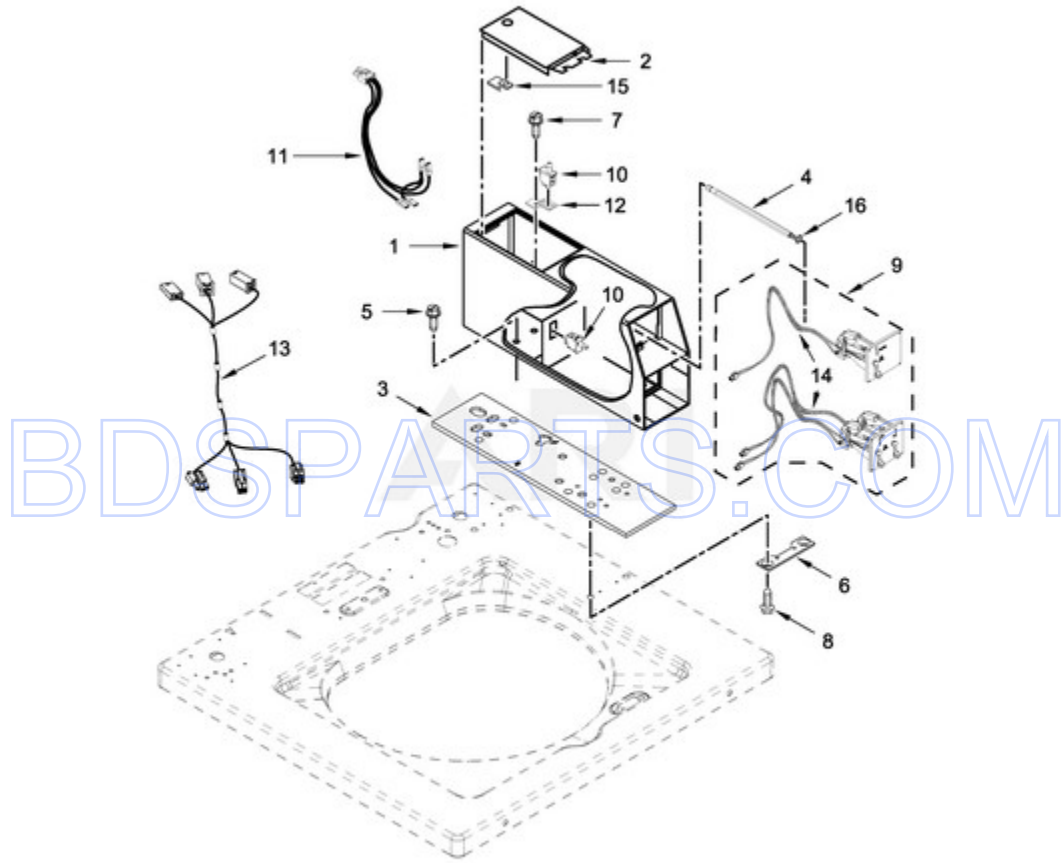

Ref #	Part #	Description	Qty	Context	Note	MSRP
1	W10837721	INSTALLATION INSTRUCTIONS				
1A	W10838072	TECH SHEET				
4	W11241723	BUMPER, LID				
27	W11203364	HOSE, OUTER DRAIN ASSEMBLY				
43	W11096159	DAMPER, SOUND				
34	W11129581	BRACKET, FRONT TOP				
2	W11349834	TOP (WHITE)				
3	W11349836	ASSEMBLY, LID AND BUMPER (WHITE)				

BDSPARTS.COM

CONTROLS AND WATER INLET PARTS

Ref #	Part #	Description	Qty	Context	Note	MSRP
19	W10139046	NUT				
9	W10267645	COVER, DISPLAY				
6	W10131119	SCREW M4X13				
8	3400076	SCREW				
21	W10242307	WASHER, HOSE				
2	W10131839	TRANSFORMER				
1	W10461094	CONSOLE				
16	W10131123	NUT, "U"				
17	W10137322	SCREW				
15	W10133514	STANDOFF, CIRCUIT BOARD				
4	W10461159	PANEL, CONSOLE REAR COVER				
20	W10845300	BRACKET, CONTROL				
5	W10660565	SCREW				
13	W10843663	INLET ASSEMBLY, WATER				
14	W10843398	HARNESS, VALVE				
12	W11032871	RELAY				
22	W10852720	HOSE, WATER INLET (COLD)				
22A	W10852721	HOSE, WATER INLET (HOT)				
7	W10916258	CORD, POWER				
11	W10843665	HARNESS, UPPER				
18	W10821626	FASCIA				
3	W11298493	CONTROL UNIT ASSEMBLY, MACHINE & MOTOR				
10	W11294756	USER INTERFACE				

MAT20PDAWW1 - 04 - METER CASE PARTS

METER CASE PARTS

Ref #	Part #	Description	Qty	Context	Note	MSRP
6	3347825	PLATE, MOUNTING				
8	98445	SCREW				
5	3349065	BOLT				
3	3954812	CUSHION, METER CASE				
10	W10131838	SWITCH, VAULT SERVICE DOOR				
12	W10133508	BRACKET, SERVICE SWITCH				
7	W10139210	SCREW				
11	W10211244	HARNESS, WIRE (SERVICE SWITCH)				
15	W10156125	CAM, COMMERCIAL LOCK				
14A	W10247388	COIN OPTIC SENSOR ASSEMBLY (BLACK)				
14	W10247389	COIN OPTIC SENSOR ASSEMBLY (WHITE)				
9	W10133242	ASSEMBLY, SINGLE COIN DROP				
4	W10137319	BOLT, HEX BAR				
16	W10068270	WASHER, LOCK				
1	W10529176	METER CASE				
9A	W10198395	ASSEMBLY, DUAL COIN DROP MDE20PDAZW2				
13	W10491633	HARNESS, COIN EXTENDER				
2	W11269277	ASSEMBLY, SERVICE DOOR				