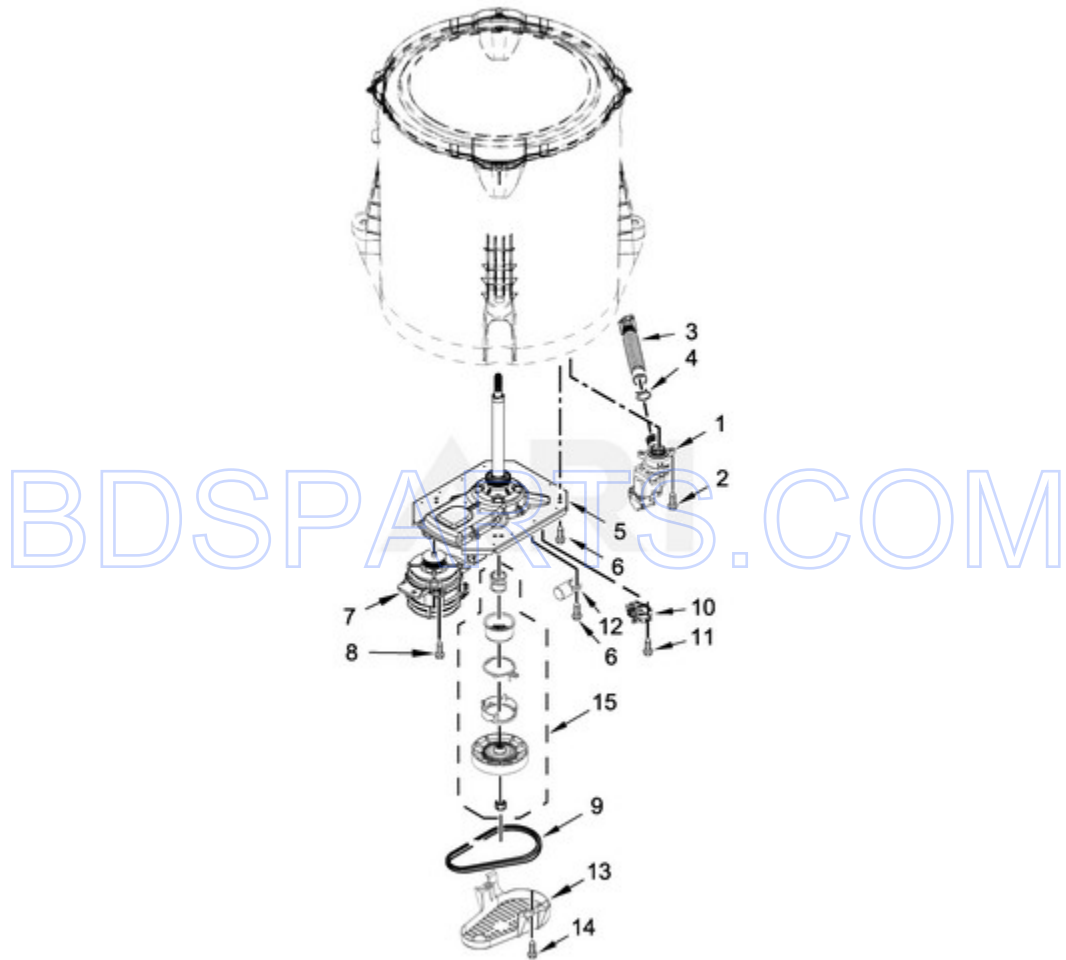

MAT20PDAWW1 - 06 - GEARCASE, MOTOR AND PUMP PARTS

GEARCASE, MOTOR AND PUMP PARTS

10/29/2019

10

Part No. W11306777 Rev. A

Page design © 2004-2017 by ARI Network Services, Inc.

Ref #	Part #	Description	Qty	Context	Note	MSRP
8	W10094780	SCREW				
14	357640	SCREW				
4	8317496	CLAMP, HOSE				
1	W10276397	PUMP ASSEMBLY, DRAIN				
2	W10004910	SCREW				
3	W10763078	HOSE, INNER DRAIN ASSEMBLY				
6	W10249633	SCREW				
11	9741052	SCREW				
13	W10427633	SHIELD, PULLEY COVER				
15	W10721967	SPLUTCH KIT (60HZ)				
7	W10850134	MOTOR, DRIVE				
9	W10850138	BELT, DRIVE				
12	W10625042	CAPACITOR, MOTOR RUN				
10	W11112160	ACTUATOR, SHIFT				
5	W11261592	ASSEMBLY, GEARCASE				

BDS PARTS.COM