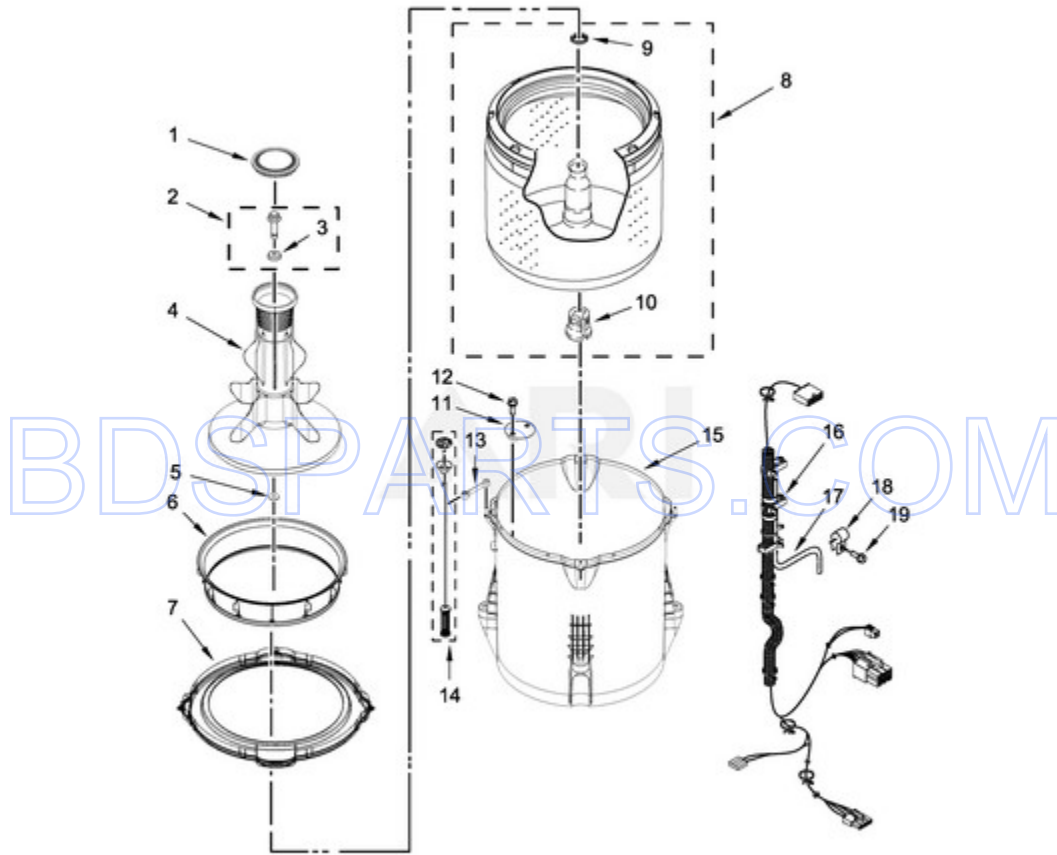

MAT20PDAWW1 - 04 - METER CASE PARTS

METER CASE PARTS

Ref #	Part #	Description	Qty	Context	Note	MSRP
6	3347825	PLATE, MOUNTING				
8	98445	SCREW				
5	3349065	BOLT				
3	3954812	CUSHION, METER CASE				
10	W10131838	SWITCH, VAULT SERVICE DOOR				
12	W10133508	BRACKET, SERVICE SWITCH				
7	W10139210	SCREW				
11	W10211244	HARNESS, WIRE (SERVICE SWITCH)				
15	W10156125	CAM, COMMERCIAL LOCK				
14A	W10247388	COIN OPTIC SENSOR ASSEMBLY (BLACK)				
14	W10247389	COIN OPTIC SENSOR ASSEMBLY (WHITE)				
9	W10133242	ASSEMBLY, SINGLE COIN DROP				
4	W10137319	BOLT, HEX BAR				
16	W10068270	WASHER, LOCK				
1	W10529176	METER CASE				
9A	W10198395	ASSEMBLY, DUAL COIN DROP MDE20PDAZW2				
13	W10491633	HARNESS, COIN EXTENDER				
2	W11269277	ASSEMBLY, SERVICE DOOR				

BUSPARTS.COM

BASKET AND TUB PARTS

Ref #	Part #	Description	Qty	Context	Note	MSRP
9	21366	NUT, SPANNER				
3	3949550	WASHER				
2	W10003790	SCREW AND WASHER				
1	W10131111	CAP, AGITATOR				
4	W10131112	AGITATOR				
7	W10461196	RING, TUB				
8	W10389330	BASKET ASSEMBLY				
10	W10198148	BLOCK, BASKET DRIVE				
15	W10238320	TUB				
11	W10215093	FILTER, DRAIN PUMP				
12	8533928	SCREW				
17	W10531633	HOSE, PRESSURE SWITCH				
18	W10005430	CLAMP, CABLE				
19	8533943	SCREW				
6	W10424289	ADAPTER, BALANCE RING				
5	W10755559	RUBBER WASHER, IMPELLER				
13	W10839119	STRAP, SNUBBER				
16	W10843660	HARNES, LOWER (INCLUDES PRESSURE HOSE)				
14	W10821942	DAMPER ASSEMBLY, TUB SUSPENSION (SET OF 4-INCLUDES SUSPENSION BALLS AND SUSPENSION BUSHINGS)				