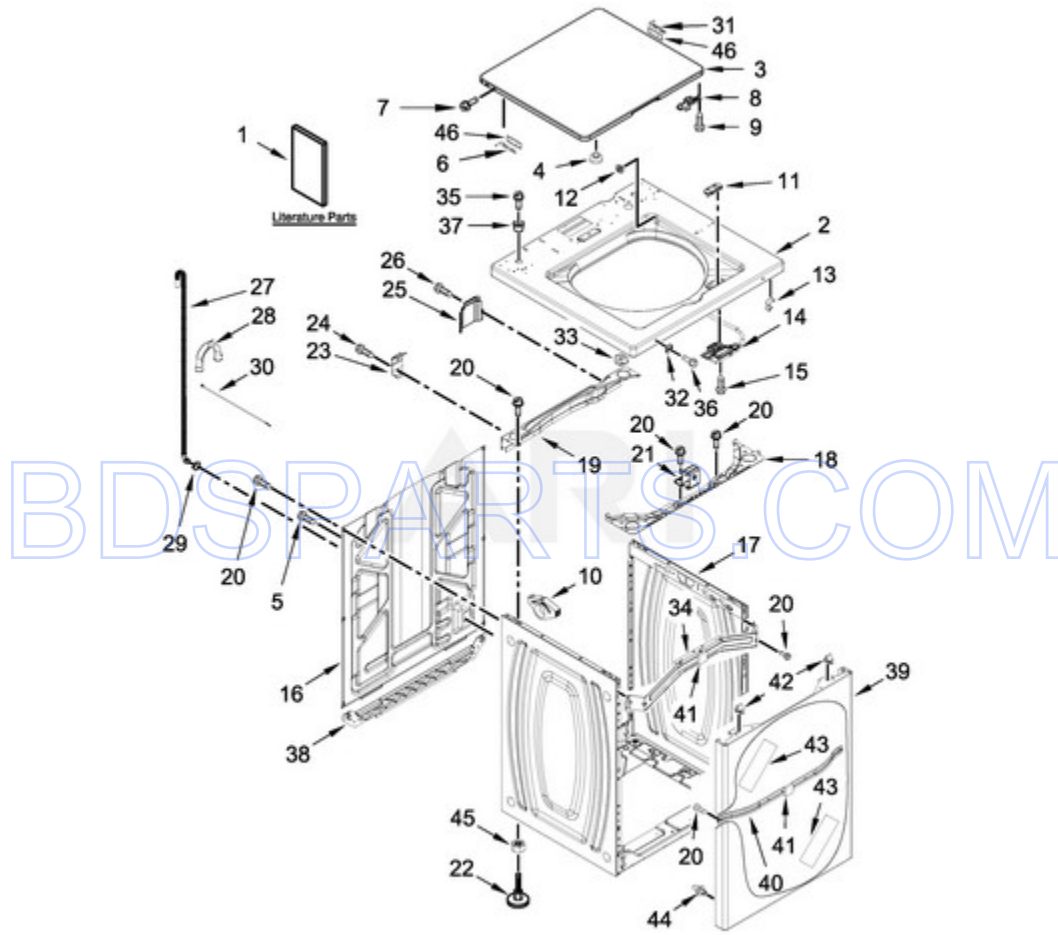

MAT20PDAWW1 - 02 - TOP AND CABINET PARTS

TOP AND CABINET PARTS

Ref #	Part #	Description	Qty	Context	Note	MSRP
22	W10245373	FOOT, LEVELING				
45	3359452	NUT, HEX				
41	8283273	DAMPER, BRACE				
29	356138	CLAMP, HOSE				
33	90406	NUT, CAGE				
37	356674	CONE, WEDGE				
46	21097	PAD, LID HINGE				
6	91770	HINGE, LID (LEFT HAND)				
12	21258	BEARING, LID HINGE				
13	90016	CLIP, HARNESS				
35	3353994	BOLT				
31	54583	HINGE, LID RIGHT HAND				
5	9740848	SCREW				
26	3400076	SCREW				
24	W10142728	SCREW				
7	W10119872	SCREW				
8	W10240513	STRIKE, LID LOCK (WHITE)				
9	W10273971	SCREW				
11	W10392041	BEZEL, LID LOCK (WHITE)				
14	W10482836	LATCH, LID LOCK ASSEMBLY				
15	W10588613	SCREW				
16	W10250884	PANEL, REAR				
21	W10461182	LOCK, TOP				
23	W10461176	HINGE, TOP				
25	W10461180	COVER, HARNESS				
28	W10280024	U-BEND, DRAIN HOSE				
30	W10339879	TIE, CABLE				
36	W10486616	SCREW				
32	W10461181	BUSHING-TOP, SCREW				
10	W10348582	CLAMP, HOSE				
17	W10845574	CABINET (WHITE)				
18	W10724131	BRACE, CABINET TOP - FRONT (WHITE)				
19	W11089573	BRACE, CABINET TOP - REAR				
20	W10660565	SCREW				
38	W10850379	BRACKET, BASE				
39	W10811028	PANEL, FRONT (WHITE)				
40	W10866521	BRACKET, FRONT PANEL				
42	W10862638	LOCK, TOP FRONT				
44	W10866523	RIVET