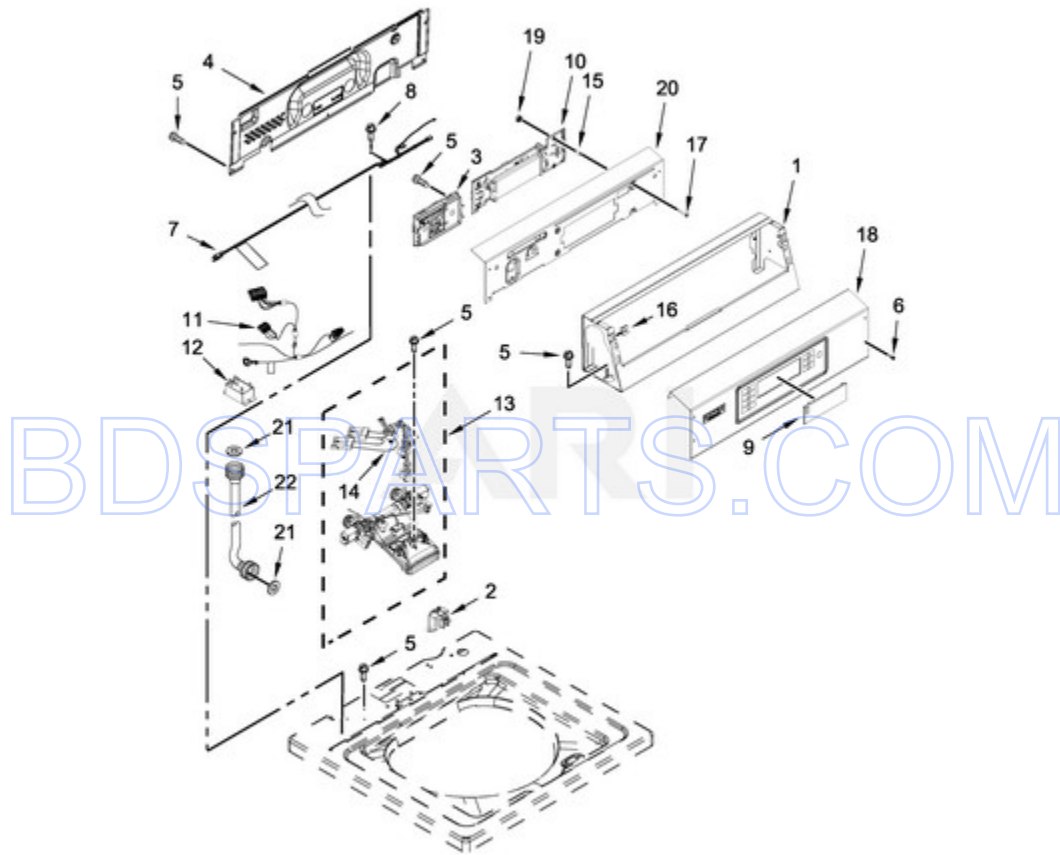

CONTROLS AND WATER INLET PARTS

Ref #	Part #	Description	Qty	Context	Note	MSRP
19	W10139046	NUT				
9	W10267645	COVER, DISPLAY				
6	W10131119	SCREW M4X13				
8	3400076	SCREW				
21	W10242307	WASHER, HOSE				
2	W10131839	TRANSFORMER				
1	W10461094	CONSOLE				
16	W10131123	NUT, "U"				
17	W10137322	SCREW				
15	W10133514	STANDOFF, CIRCUIT BOARD				
4	W10461159	PANEL, CONSOLE REAR COVER				
20	W10845300	BRACKET, CONTROL				
5	W10660565	SCREW				
13	W10843663	INLET ASSEMBLY, WATER				
14	W10843398	HARNESS, VALVE				
12	W11032871	RELAY				
22	W10852720	HOSE, WATER INLET (COLD)				
22A	W10852721	HOSE, WATER INLET (HOT)				
7	W10916258	CORD, POWER				
11	W10843665	HARNESS, UPPER				
18	W10821626	FASCIA				
3	W11298493	CONTROL UNIT ASSEMBLY, MACHINE & MOTOR				
10	W11294756	USER INTERFACE