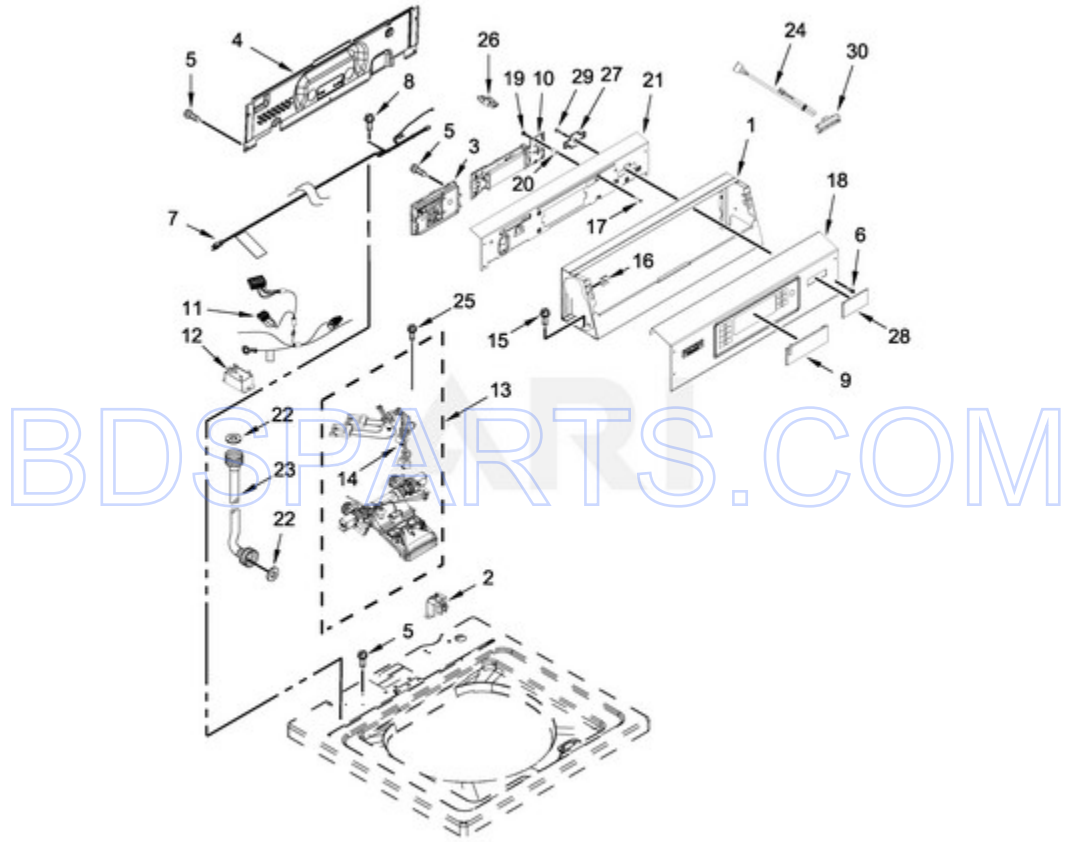

CONTROLS AND WATER INLET PARTS

Ref #	Part #	Description	Qty	Context	Note	MSRP
19	W10139046	NUT				
26	W10133282	JUMPER, SWITCH SERVICE/VAULT				
29	3400618	SCREW				
9	W10267645	COVER, DISPLAY				
6	W10131119	SCREW M4X13				
8	3400076	SCREW				
15	3390631	SCREW				
22	W10242307	WASHER, HOSE				
2	W10131839	TRANSFORMER				
16	W10131123	NUT, "U"				
1	W10461095	CONSOLE				
24	W10133304	CARD READER, HARNESS				
17	W10137322	SCREW				
20	W10133514	STANDOFF, CIRCUIT BOARD				
28	W10137769	COVER, CARD READER				
27	W10137770	RETAINER, CARD READER COVER				
30	W10131115	BEZEL				
4	W10461159	PANEL, CONSOLE REAR COVER				
21	W10845298	BRACKET, CONTROL				
5	W10660565	SCREW				
13	W10843663	INLET ASSEMBLY, WATER				
14	W10843398	HARNESS, VALVE				
12	W11032871	RELAY				
23	W10852720	HOSE, WATER INLET (COLD)				
23A	W10852721	HOSE, WATER INLET (HOT)				
25	W10213953	SCREW				
3	W10850499	CONTROL UNIT ASSEMBLY, MACHINE & MOTOR				
7	W10916258	CORD, POWER				
11	W10843665	HARNESS, UPPER				
10	W11113315	USER INTERFACE				
18	W10821635	FASCIA