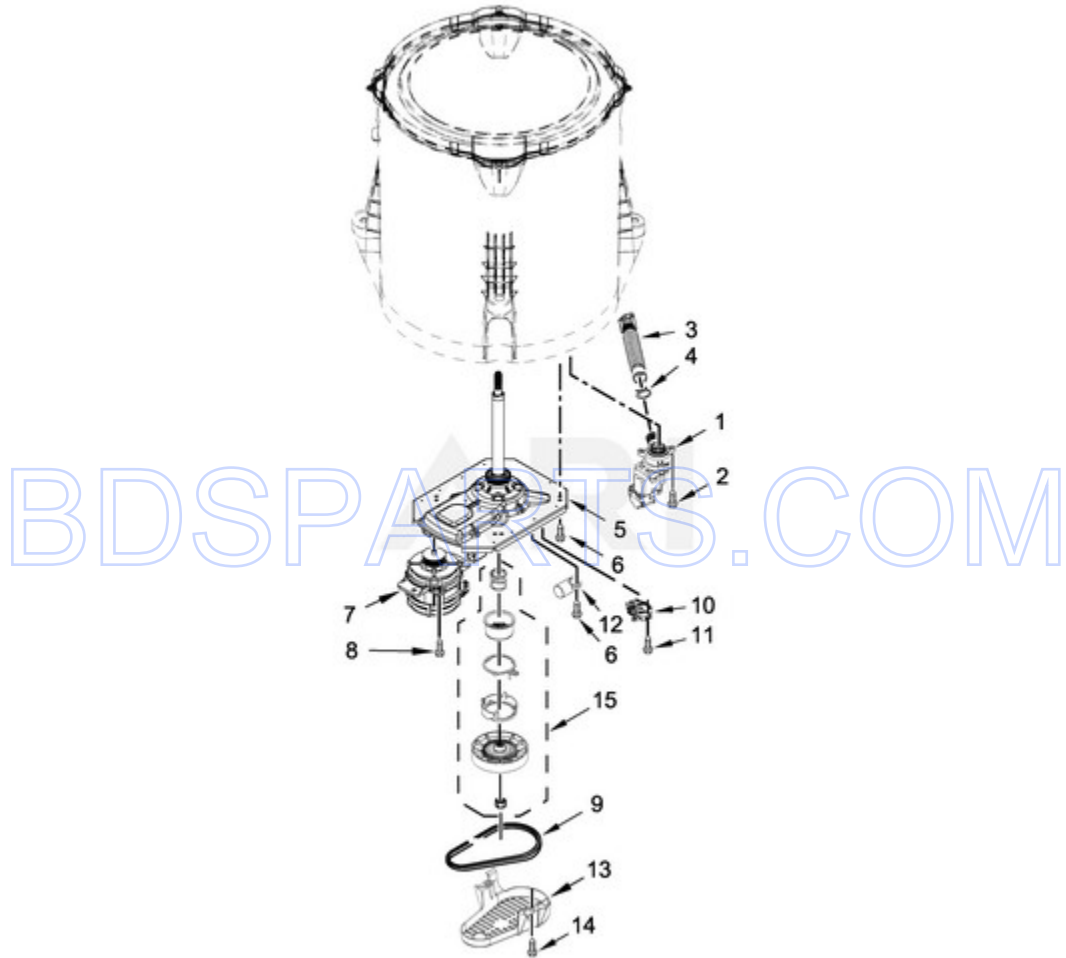

MAT20PRAWW0 - 04 - BASKET AND TUB PARTS

BASKET AND TUB PARTS

07/07/2017

6

Part No. W10838143 Rev. C

Page design © 2004-2017 by ARI Network Services, Inc.

Ref #	Part #	Description	Qty	Context	Note	MSRP
9	21366	NUT, SPANNER				
3	3949550	WASHER				
2	W10003790	SCREW AND WASHER				
1	W10131111	CAP, AGITATOR				
4	W10131112	AGITATOR				
7	W10461196	RING, TUB				
8	W10389330	BASKET ASSEMBLY				
10	W10198148	BLOCK, BASKET DRIVE				
15	W10238320	TUB				
11	W10215093	FILTER, DRAIN PUMP				
12	8533928	SCREW				
17	W10531633	HOSE, PRESSURE SWITCH				
18	W10005430	CLAMP, CABLE				
19	8533943	SCREW				
6	W10424289	ADAPTER, BALANCE RING				
5	W10755559	RUBBER WASHER, IMPELLER				
13	W10839119	STRAP, SNUBBER				
16	W10843660	HARNES, LOWER (INCLUDES PRESSURE HOSE)				
14	W10821942	DAMPER ASSEMBLY, TUB SUSPENSION (SET OF 4-INCLUDES SUSPENSION BALLS AND SUSPENSION BUSHINGS)				

MAT20PRAWW0 - 05 - GEARCASE, MOTOR AND PUMP PARTS

GEARCASE, MOTOR AND PUMP PARTS

07/07/2017

8

Part No. W10838143 Rev. C

Page design © 2004-2017 by ARI Network Services, Inc.

Ref #	Part #	Description	Qty	Context	Note	MSRP
8	W10094780	SCREW				
14	357640	SCREW				
4	8317496	CLAMP, HOSE				
1	W10276397	PUMP ASSEMBLY, DRAIN				
2	W10004910	SCREW				
3	W10763078	HOSE, INNER DRAIN ASSEMBLY				
6	W10249633	SCREW				
10	W10389471	ACTUATOR, SHIFT				
11	9741052	SCREW				
13	W10427633	SHIELD, PULLEY COVER				
15	W10721967	SPLUTCH KIT (60HZ)				
7	W10850134	MOTOR, DRIVE				
9	W10850138	BELT, DRIVE				
12	W10625042	CAPACITOR, MOTOR RUN				
5	W11092242	ASSEMBLY, GEARCASE				