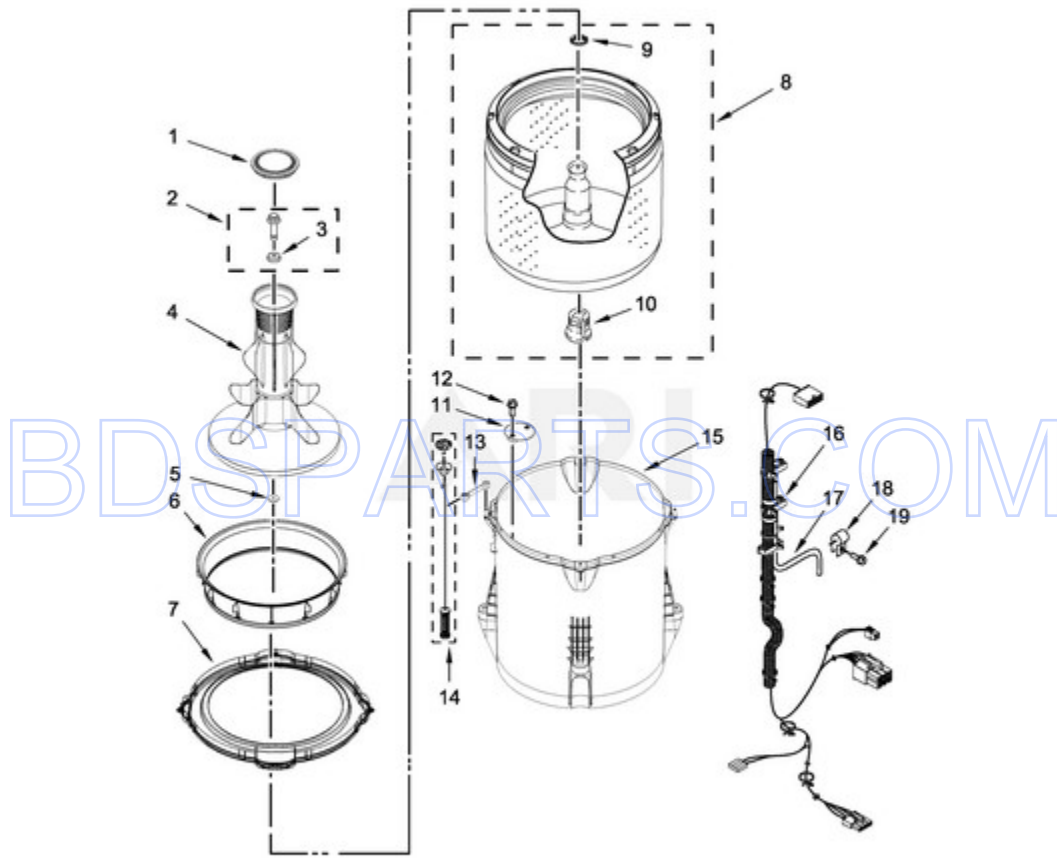

BDSPARTS.COM

CONTROLS AND WATER INLET PARTS

Ref #	Part #	Description	Qty	Context	Note	MSRP
19	W10139046	NUT				
26	W10133282	JUMPER, SWITCH SERVICE/VAULT				
29	3400618	SCREW				
9	W10267645	COVER, DISPLAY				
6	W10131119	SCREW M4X13				
8	3400076	SCREW				
15	3390631	SCREW				
22	W10242307	WASHER, HOSE				
2	W10131839	TRANSFORMER				
16	W10131123	NUT, "U"				
1	W10461095	CONSOLE				
24	W10133304	CARD READER, HARNESS				
17	W10137322	SCREW				
20	W10133514	STANDOFF, CIRCUIT BOARD				
28	W10137769	COVER, CARD READER				
27	W10137770	RETAINER, CARD READER COVER				
30	W10131115	BEZEL				
4	W10461159	PANEL, CONSOLE REAR COVER				
21	W10845298	BRACKET, CONTROL				
5	W10660565	SCREW				
13	W10843663	INLET ASSEMBLY, WATER				
14	W10843398	HARNESS, VALVE				
12	W11032871	RELAY				
23	W10852720	HOSE, WATER INLET (COLD)				
23A	W10852721	HOSE, WATER INLET (HOT)				
25	W10213953	SCREW				
3	W10850499	CONTROL UNIT ASSEMBLY, MACHINE & MOTOR				
7	W10916258	CORD, POWER				
11	W10843665	HARNESS, UPPER				
10	W11113315	USER INTERFACE				
18	W10821635	FASCIA				

MAT20PRAWW0 - 04 - BASKET AND TUB PARTS

BASKET AND TUB PARTS

07/07/2017

6

Part No. W10838143 Rev. C

Page design © 2004-2017 by ARI Network Services, Inc.

Ref #	Part #	Description	Qty	Context	Note	MSRP
9	21366	NUT, SPANNER				
3	3949550	WASHER				
2	W10003790	SCREW AND WASHER				
1	W10131111	CAP, AGITATOR				
4	W10131112	AGITATOR				
7	W10461196	RING, TUB				
8	W10389330	BASKET ASSEMBLY				
10	W10198148	BLOCK, BASKET DRIVE				
15	W10238320	TUB				
11	W10215093	FILTER, DRAIN PUMP				
12	8533928	SCREW				
17	W10531633	HOSE, PRESSURE SWITCH				
18	W10005430	CLAMP, CABLE				
19	8533943	SCREW				
6	W10424289	ADAPTER, BALANCE RING				
5	W10755559	RUBBER WASHER, IMPELLER				
13	W10839119	STRAP, SNUBBER				
16	W10843660	HARNES, LOWER (INCLUDES PRESSURE HOSE)				
14	W10821942	DAMPER ASSEMBLY, TUB SUSPENSION (SET OF 4-INCLUDES SUSPENSION BALLS AND SUSPENSION BUSHINGS)				