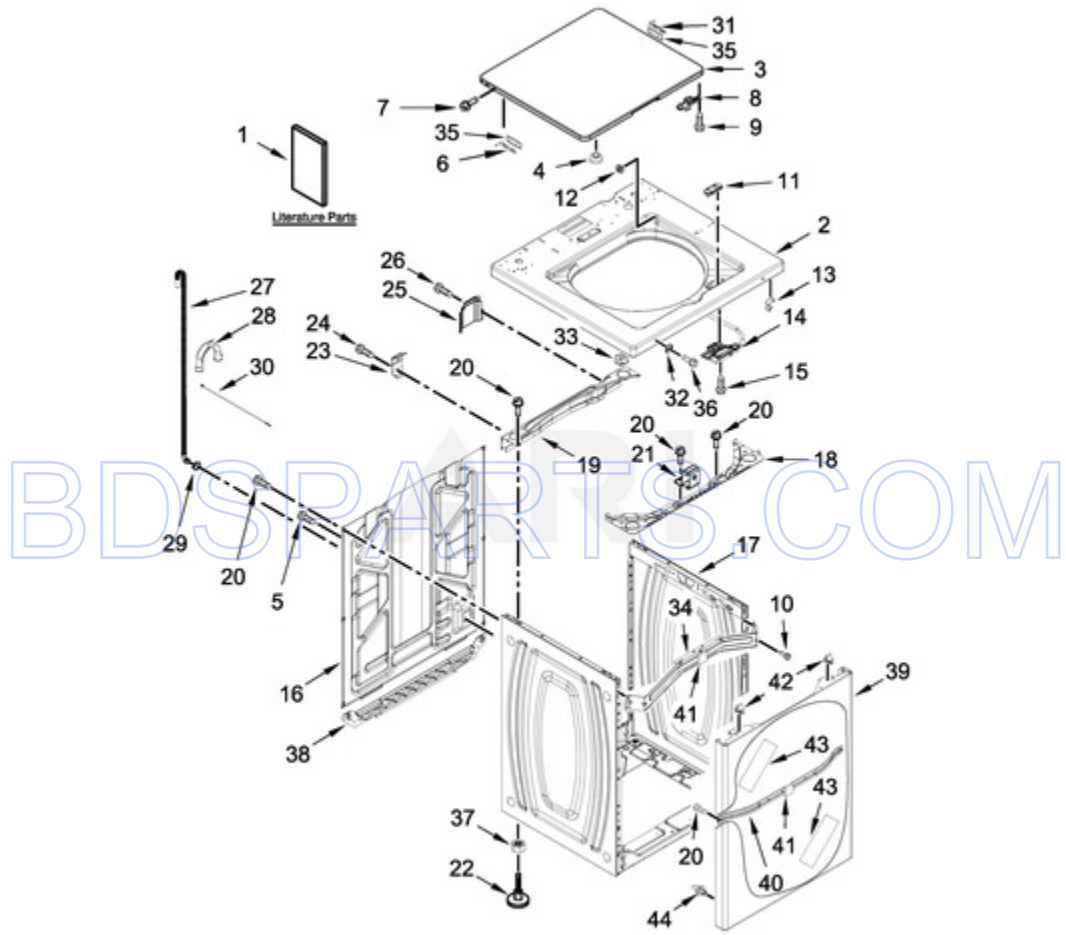

MAT20PRAWW0 - 02 - TOP AND CABINET PARTS

TOP AND CABINET PARTS

Ref #	Part #	Description	Qty	Context	Note	MSRP
22	W10245373	FOOT, LEVELING				
37	3359452	NUT, HEX				
10	W10015090	SCREW				
41	8283273	DAMPER, BRACE				
29	356138	CLAMP, HOSE				
33	90406	NUT, CAGE				
35	21097	PAD, LID HINGE				
6	91770	HINGE, LID (LEFT HAND)				
12	21258	BEARING, LID HINGE				
13	90016	CLIP, HARNESS				
31	54583	HINGE, LID (RIGHT HAND)				
5	9740848	SCREW				
26	3400076	SCREW				
24	W10142728	SCREW				
3	W10461179	ASSEMBLY, LID AND BUMPER (WHITE)				
4	W10525268	BUMPER, LID				
7	W10119872	SCREW				
8	W10240513	STRIKE, LID LOCK (WHITE)				
9	W10273971	SCREW				
11	W10392041	BEZEL, LID LOCK (WHITE)				
14	W10482836	LATCH, LID LOCK ASSEMBLY				
15	W10588613	SCREW				
16	W10250884	PANEL, REAR				
21	W10461182	LOCK, TOP				
23	W10461176	HINGE, TOP				
25	W10461180	COVER, HARNESS				
27	W10221546	HOSE, OUTER DRAIN ASSEMBLY				
28	W10280024	U-BEND, DRAIN HOSE				
30	W10339879	TIE, CABLE				
36	W10486616	SCREW				
32	W10461181	BUSHING-TOP, SCREW				
17	W10845574	CABINET (WHITE)				
18	W10724131	BRACE, CABINET TOP - FRONT (WHITE)				
19	W11089573	BRACE, CABINET TOP - REAR				
20	W10660565	SCREW				
34	W10882494	BRACKET, FRONT TOP				
38	W10850379	BRACKET, BASE				
39	W10811028	PANEL, FRONT (WHITE)				
40	W10866521	BRACKET, FRONT PANEL				