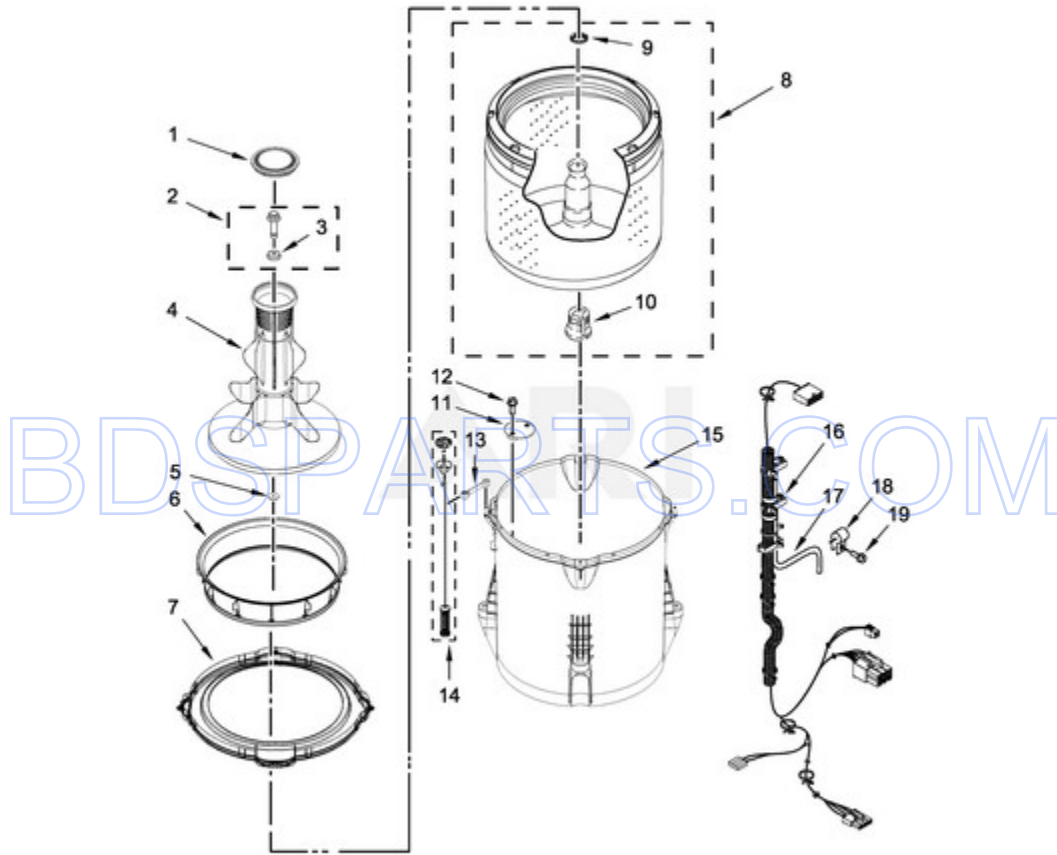

MAT20PRAWW1 - 04 - BASKET AND TUB PARTS

BASKET AND TUB PARTS

10/29/2019

6

Part No. W11306779 Rev. A

Page design © 2004-2017 by ARI Network Services, Inc.

Ref #	Part #	Description	Qty	Context	Note	MSRP
9	21366	NUT, SPANNER				4.33
3	3949550	WASHER				6.38
2	W10003790	SCREW AND WASHER				4.20
1	W10131111	CAP, AGITATOR				4.33
4	W10131112	AGITATOR				67.22
7	W10461196	RING, TUB				66.63
8	W10389330	BASKET ASSEMBLY				118.49
10	W10198148	BLOCK, BASKET DRIVE				7.89
15	W10238320	TUB				169.10
11	W10215093	FILTER, DRAIN PUMP				23.71
12	8533928	SCREW				4.33
17	W10531633	HOSE, PRESSURE SWITCH				33.33
18	W10005430	CLAMP, CABLE				5.25
19	8533943	SCREW				4.33
6	W10424289	ADAPTER, BALANCE RING				29.51
5	W10755559	RUBBER WASHER, IMPELLER				3.32
13	W10839119	STRAP, SNUBBER				12.59
16	W10843660	HARNES, LOWER (INCLUDES PRESSURE HOSE)				56.61
14	W10821942	DAMPER ASSEMBLY, TUB SUSPENSION (SET OF 4-INCLUDES SUSPENSION BALLS AND SUSPENSION BUSHINGS)				89.14