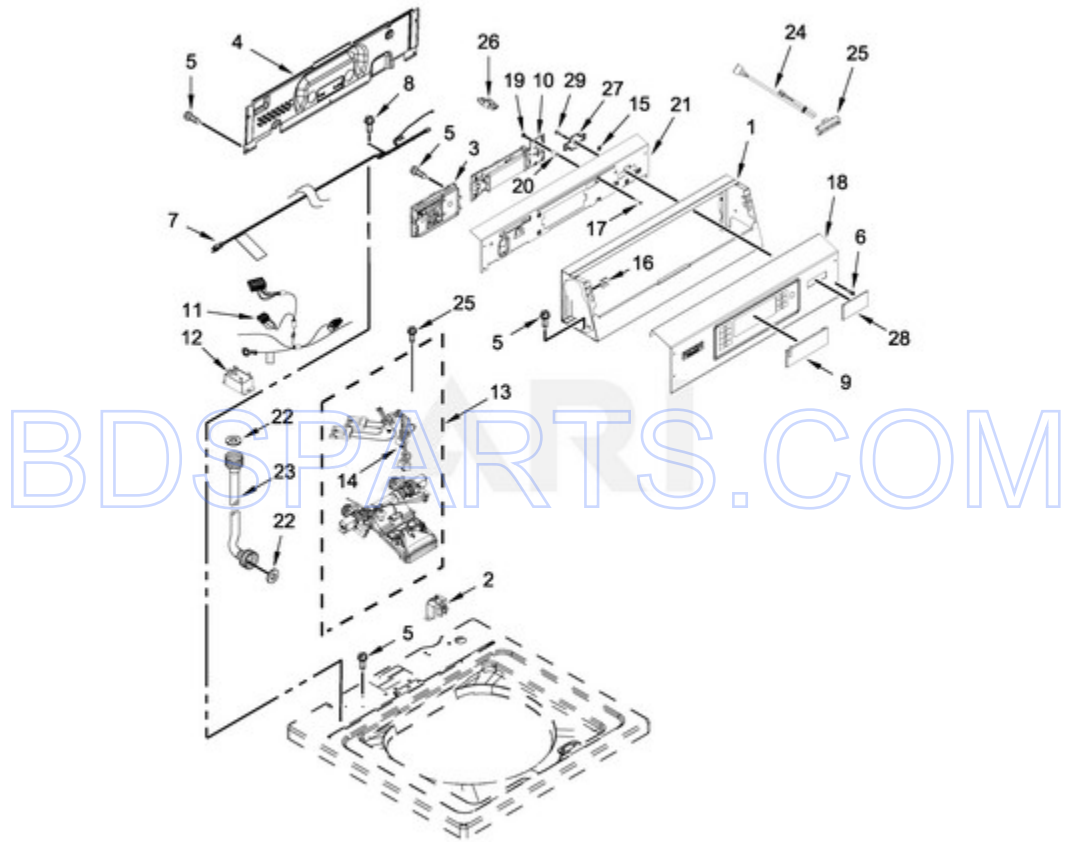

MAT20PRAWW1 - 03 - CONTROLS AND WATER INLET PARTS

CONTROLS AND WATER INLET PARTS

Ref #	Part #	Description	Qty	Context	Note	MSRP
19	W10139046	NUT				
26	W10133282	JUMPER, SWITCH SERVICE/VAULT				
29	3400618	SCREW				
9	W10267645	COVER, DISPLAY				
6	W10131119	SCREW M4X13				
8	3400076	SCREW				
22	W10242307	WASHER, HOSE				
2	W10131839	TRANSFORMER				
16	W10131123	NUT, "U"				
24	W10133304	CARD READER, HARNESS				
17	W10137322	SCREW				
20	W10133514	STANDOFF, CIRCUIT BOARD				
28	W10137769	COVER, CARD READER				
27	W10137770	RETAINER, CARD READER COVER				
25	W10131115	BEZEL				
15	W10143462	SCREW				
4	W10461159	PANEL, CONSOLE REAR COVER				
21	W10845298	BRACKET, CONTROL				
5	W10660565	SCREW				
13	W10843663	INLET ASSEMBLY, WATER				
14	W10843398	HARNESS, VALVE				
12	W11032871	RELAY				
23	W10852720	HOSE, WATER INLET (COLD)				
23A	W10852721	HOSE, WATER INLET (HOT)				
7	W10916258	CORD, POWER				
11	W10843665	HARNESS, UPPER				
18	W10821635	FASCIA				
1	W11124005	CONSOLE				
3	W11298493	CONTROL UNIT ASSEMBLY, MACHINE & MOTOR				
10	W11294756	USER INTERFACE