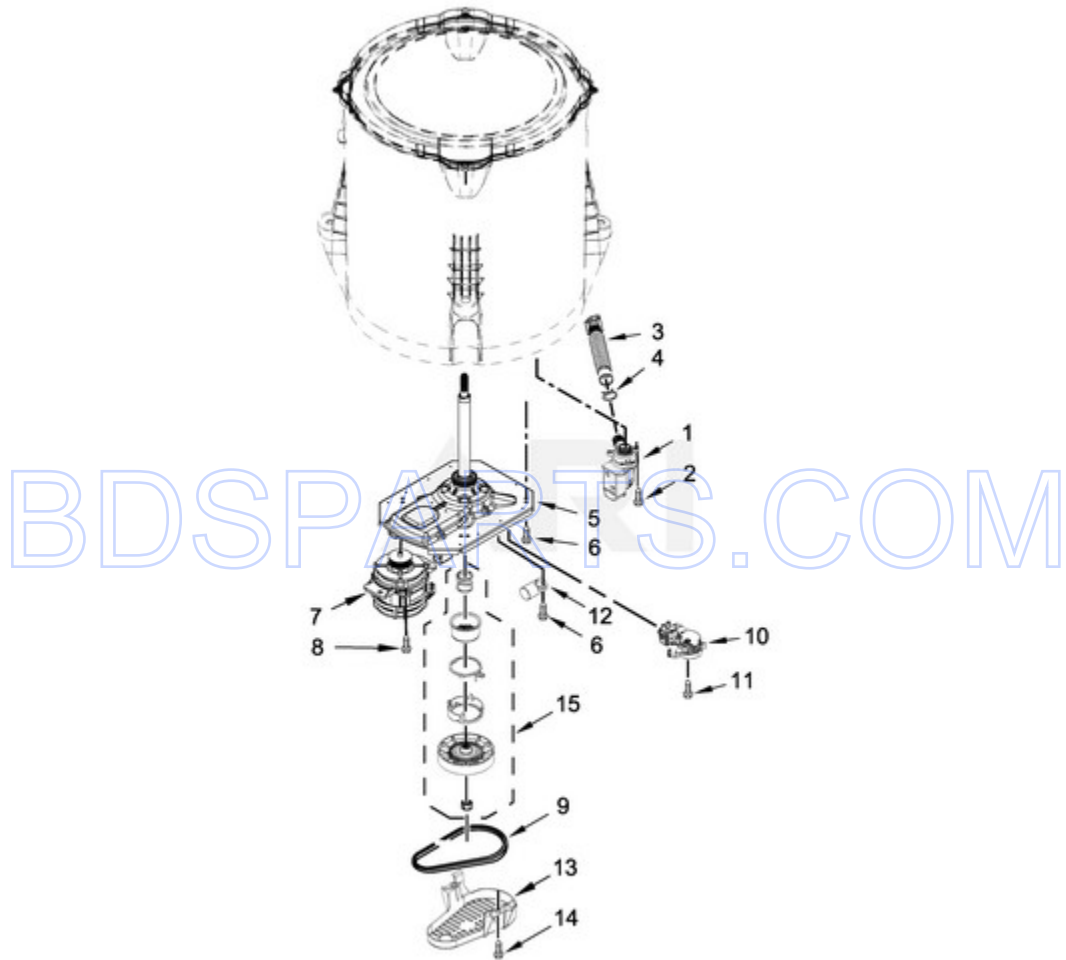

MAT20PRAWW1 - 04 - BASKET AND TUB PARTS

BASKET AND TUB PARTS

10/29/2019

6

Part No. W11306779 Rev. A

Page design © 2004-2017 by ARI Network Services, Inc.

Ref #	Part #	Description	Qty	Context	Note	MSRP
9	21366	NUT, SPANNER				4.33
3	3949550	WASHER				6.38
2	W10003790	SCREW AND WASHER				4.20
1	W10131111	CAP, AGITATOR				4.33
4	W10131112	AGITATOR				67.22
7	W10461196	RING, TUB				66.63
8	W10389330	BASKET ASSEMBLY				118.49
10	W10198148	BLOCK, BASKET DRIVE				7.89
15	W10238320	TUB				169.10
11	W10215093	FILTER, DRAIN PUMP				23.71
12	8533928	SCREW				4.33
17	W10531633	HOSE, PRESSURE SWITCH				33.33
18	W10005430	CLAMP, CABLE				5.25
19	8533943	SCREW				4.33
6	W10424289	ADAPTER, BALANCE RING				29.51
5	W10755559	RUBBER WASHER, IMPELLER				3.32
13	W10839119	STRAP, SNUBBER				12.59
16	W10843660	HARNES, LOWER (INCLUDES PRESSURE HOSE)				56.61
14	W10821942	DAMPER ASSEMBLY, TUB SUSPENSION (SET OF 4-INCLUDES SUSPENSION BALLS AND SUSPENSION BUSHINGS)				89.14

MAT20PRAWW1 - 05 - GEARCASE, MOTOR AND PUMP PARTS

GEARCASE, MOTOR AND PUMP PARTS

10/29/2019

8

Part No. W11306779 Rev. A

Page design © 2004-2017 by ARI Network Services, Inc.

Ref #	Part #	Description	Qty	Context	Note	MSRP
8	W10094780	SCREW				
14	357640	SCREW				
4	8317496	CLAMP, HOSE				
1	W10276397	PUMP ASSEMBLY, DRAIN				
2	W10004910	SCREW				
3	W10763078	HOSE, INNER DRAIN ASSEMBLY				
6	W10249633	SCREW				
11	9741052	SCREW				
13	W10427633	SHIELD, PULLEY COVER				
15	W10721967	SPLUTCH KIT (60HZ)				
7	W10850134	MOTOR, DRIVE				
9	W10850138	BELT, DRIVE				
12	W10625042	CAPACITOR, MOTOR RUN				
10	W11112160	ACTUATOR, SHIFT				
5	W11261592	ASSEMBLY, GEARCASE				