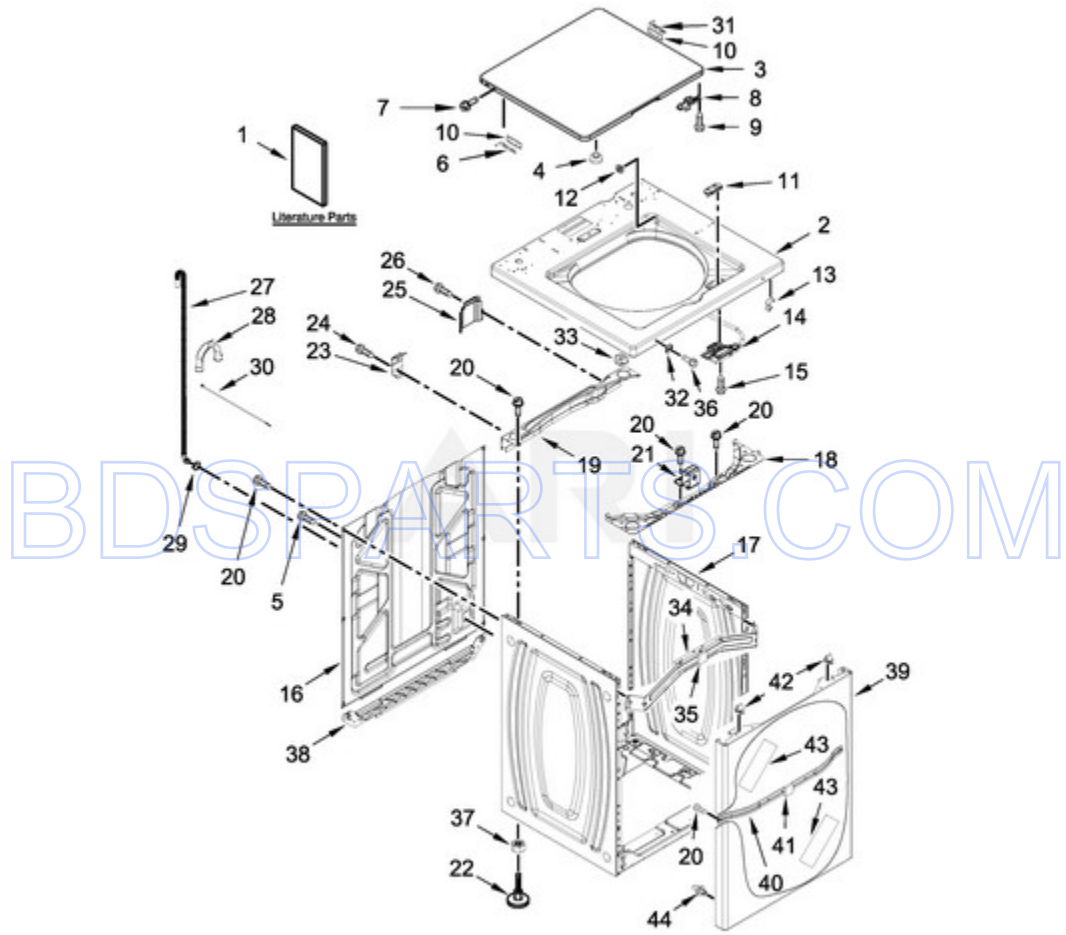

MAT20PRAWW1 - 02 - TOP AND CABINET PARTS

TOP AND CABINET PARTS

Ref #	Part #	Description	Qty	Context	Note	MSRP
22	W10245373	FOOT, LEVELING				
37	3359452	NUT, HEX				
41	8283273	DAMPER, BRACE				
29	356138	CLAMP, HOSE				
33	90406	NUT, CAGE				
10	21097	PAD, LID HINGE				
6	91770	HINGE, LID (LEFT HAND)				
12	21258	BEARING, LID HINGE				
13	90016	CLIP, HARNESS				
31	54583	HINGE, LID RIGHT HAND				
5	9740848	SCREW				
26	3400076	SCREW				
24	W10142728	SCREW				
7	W10119872	SCREW				
8	W10240513	STRIKE, LID LOCK (WHITE)				
9	W10273971	SCREW				
11	W10392041	BEZEL, LID LOCK (WHITE)				
14	W10482836	LATCH, LID LOCK ASSEMBLY				
15	W10588613	SCREW				
16	W10250884	PANEL, REAR				
21	W10461182	LOCK, TOP				
23	W10461176	HINGE, TOP				
25	W10461180	COVER, HARNESS				
28	W10280024	U-BEND, DRAIN HOSE				
30	W10339879	TIE, CABLE				
36	W10486616	SCREW				
32	W10461181	BUSHING-TOP, SCREW				
1C	W10860796	INSTRUCTIONS, INSTALLATION (CARD READER)				
1B	W10860788	CARD READER, CONVERSION KIT				
17	W10845574	CABINET (WHITE)				
18	W10724131	BRACE, CABINET TOP - FRONT (WHITE)				
19	W11089573	BRACE, CABINET TOP - REAR				
20	W10660565	SCREW				
38	W10850379	BRACKET, BASE				
39	W10811028	PANEL, FRONT (WHITE)				
40	W10866521	BRACKET, FRONT PANEL				
42	W10862638	LOCK, TOP FRONT				
44	W10866523	RIVET				