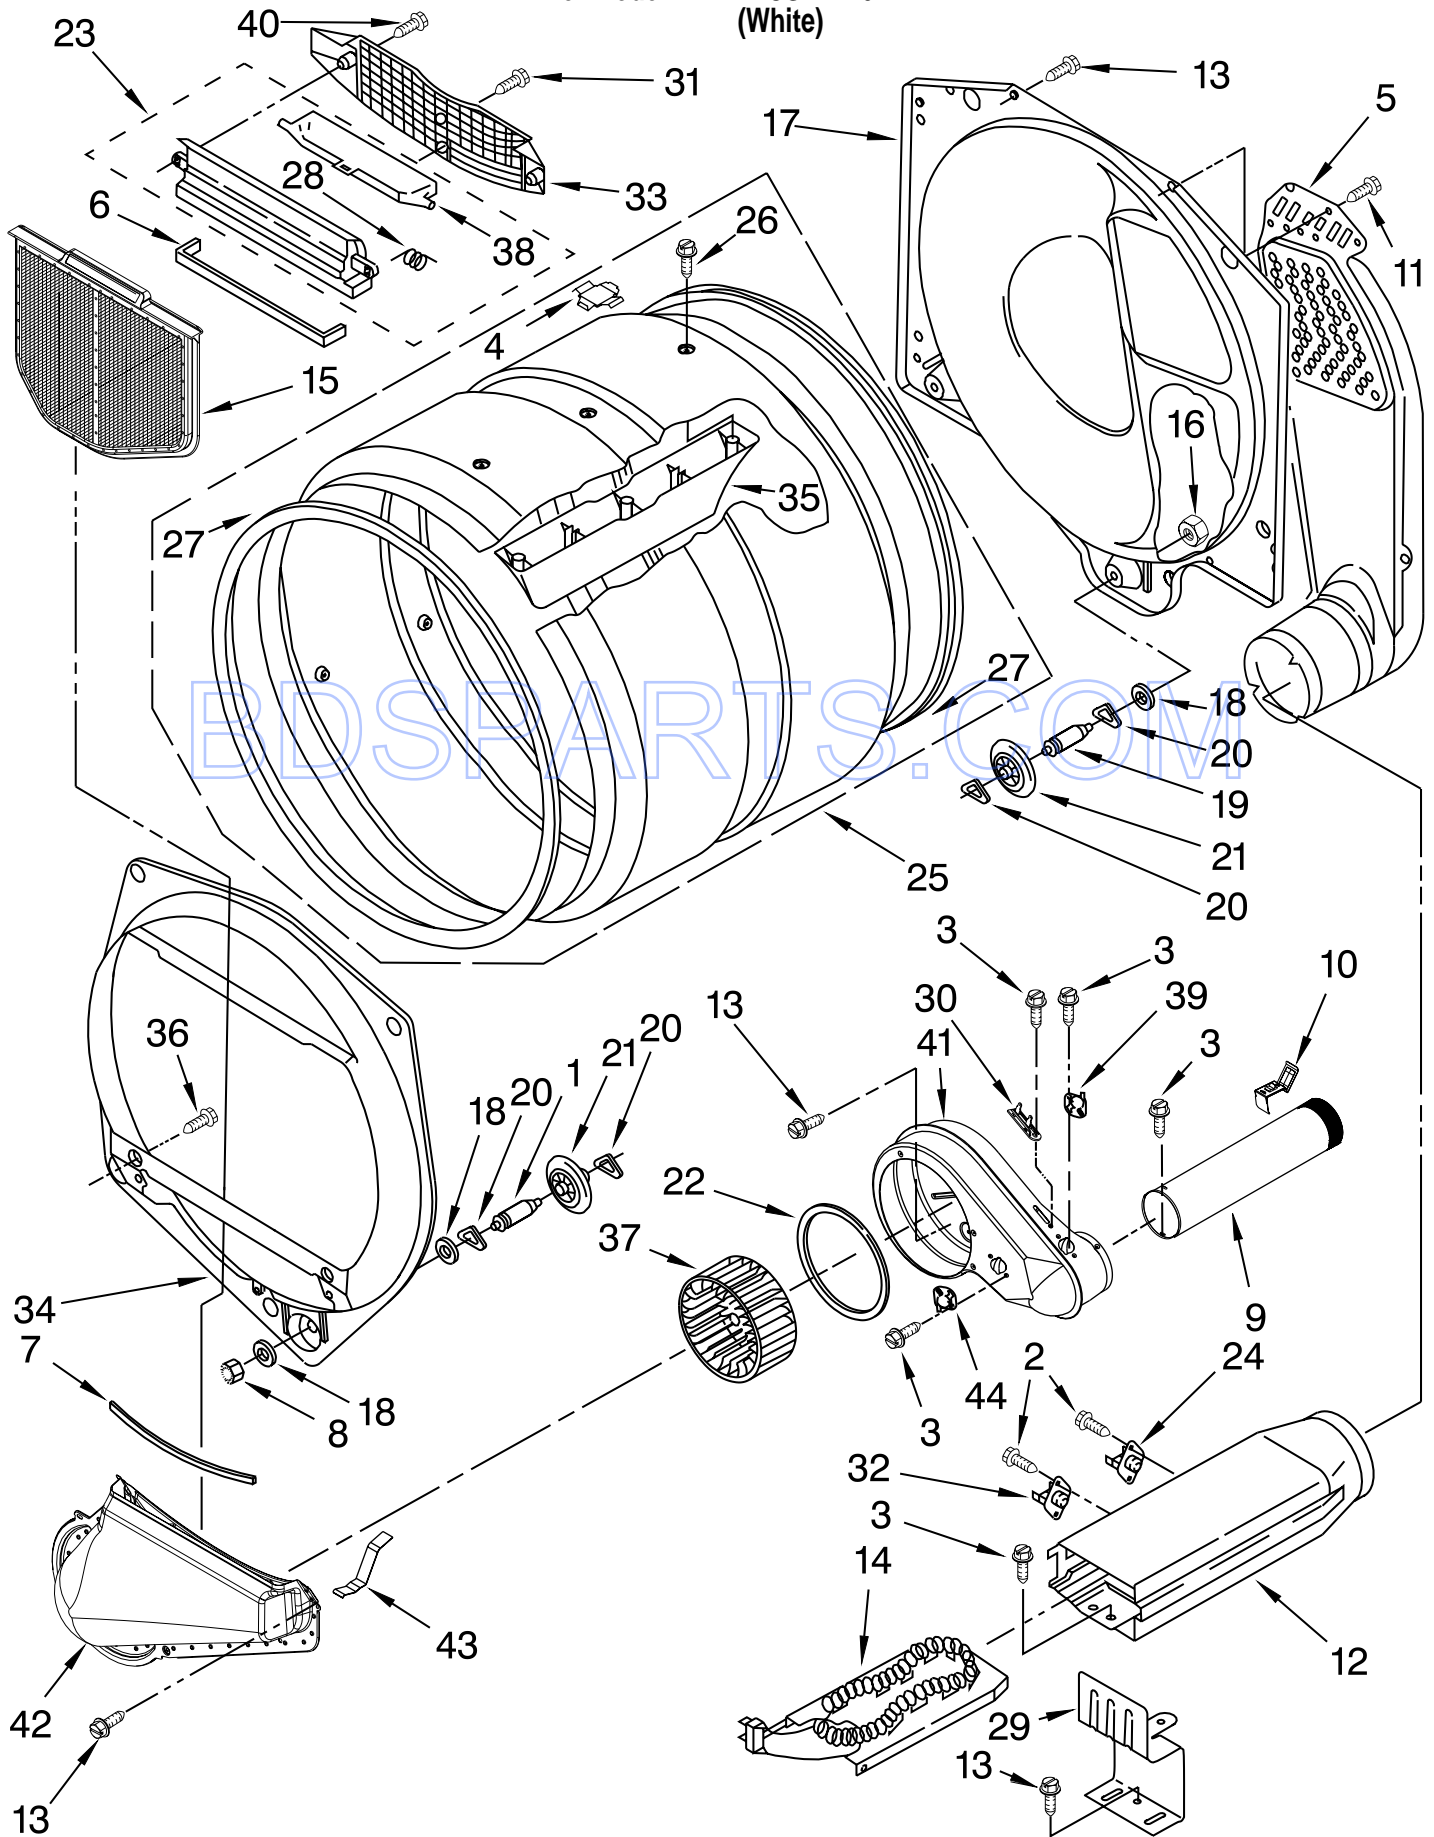

BULKHEAD PARTS

For Model: MDE17CSAYW0
(White)

FOR ORDERING INFORMATION REFER TO PARTS PRICE LIST

BULKHEAD PARTS

For Model: MDE17CSAYW0
(White)

Illus. No.	Part No.	DESCRIPTION
1	8575324	Shaft, R.H. Thread
2	90767	Screw
3	8533971	Screw
4	8066086	Drum Hole Plug
5	697354	Air Duct Assembly
6	697813	Seal, Outlet Housing
7	697814	Seal, Drum Front
8	3934666	Nut 3/8 x 16 (R.H.)
9	8066224	Exhaust Pipe
10	8572105	Clip
11	693995	Screw
12	3392537	Box, Heater
13	3390647	Screw
14	3387748	Element, Heater
15	W10049370	Screen, Lint
16	W10001120	Nut, 3/8-16 (L.H.)
17	3387809	Bulkhead, Rear
18	3387459	Washer, Support
19	8575325	Shaft, L.H. Thread
20	690997	Ring, Tri
21	8536973	Roller, Support
22	697770	Seal, Cover Plate
23	8563755	Housing, Outlet
24	8318314	Cut-Off, Thermal (Includes Illus. 32)
25	8318215	Drum Complete
26	W10109200	Screw
27	W10166807	Seal, Drum
28	3394986	Spring, Lint Screen
29	8066099	Bracket, Heater Box
30	3392519	Thermal Limiter
31	487909	Screw
32	3391914	Thermostat 295°F
33	8563756	Grill, Outlet
34	697557	Bulkhead, Front
35	697693	Baffle, Drum
36	3357011	Screw
37	W10168564	Wheel, Blower
38	8563758	Door, Lint Screen
39	W10138853	Thermostat 140°F Cycling
40	3387230	Screw
41	W10135254	Housing, Blower
42	8066168	Lint Duct Assembly
43	8066208	Clip Spring
44	W10131836	Thermostat 155°F Electronic

BDS PARTS.COM