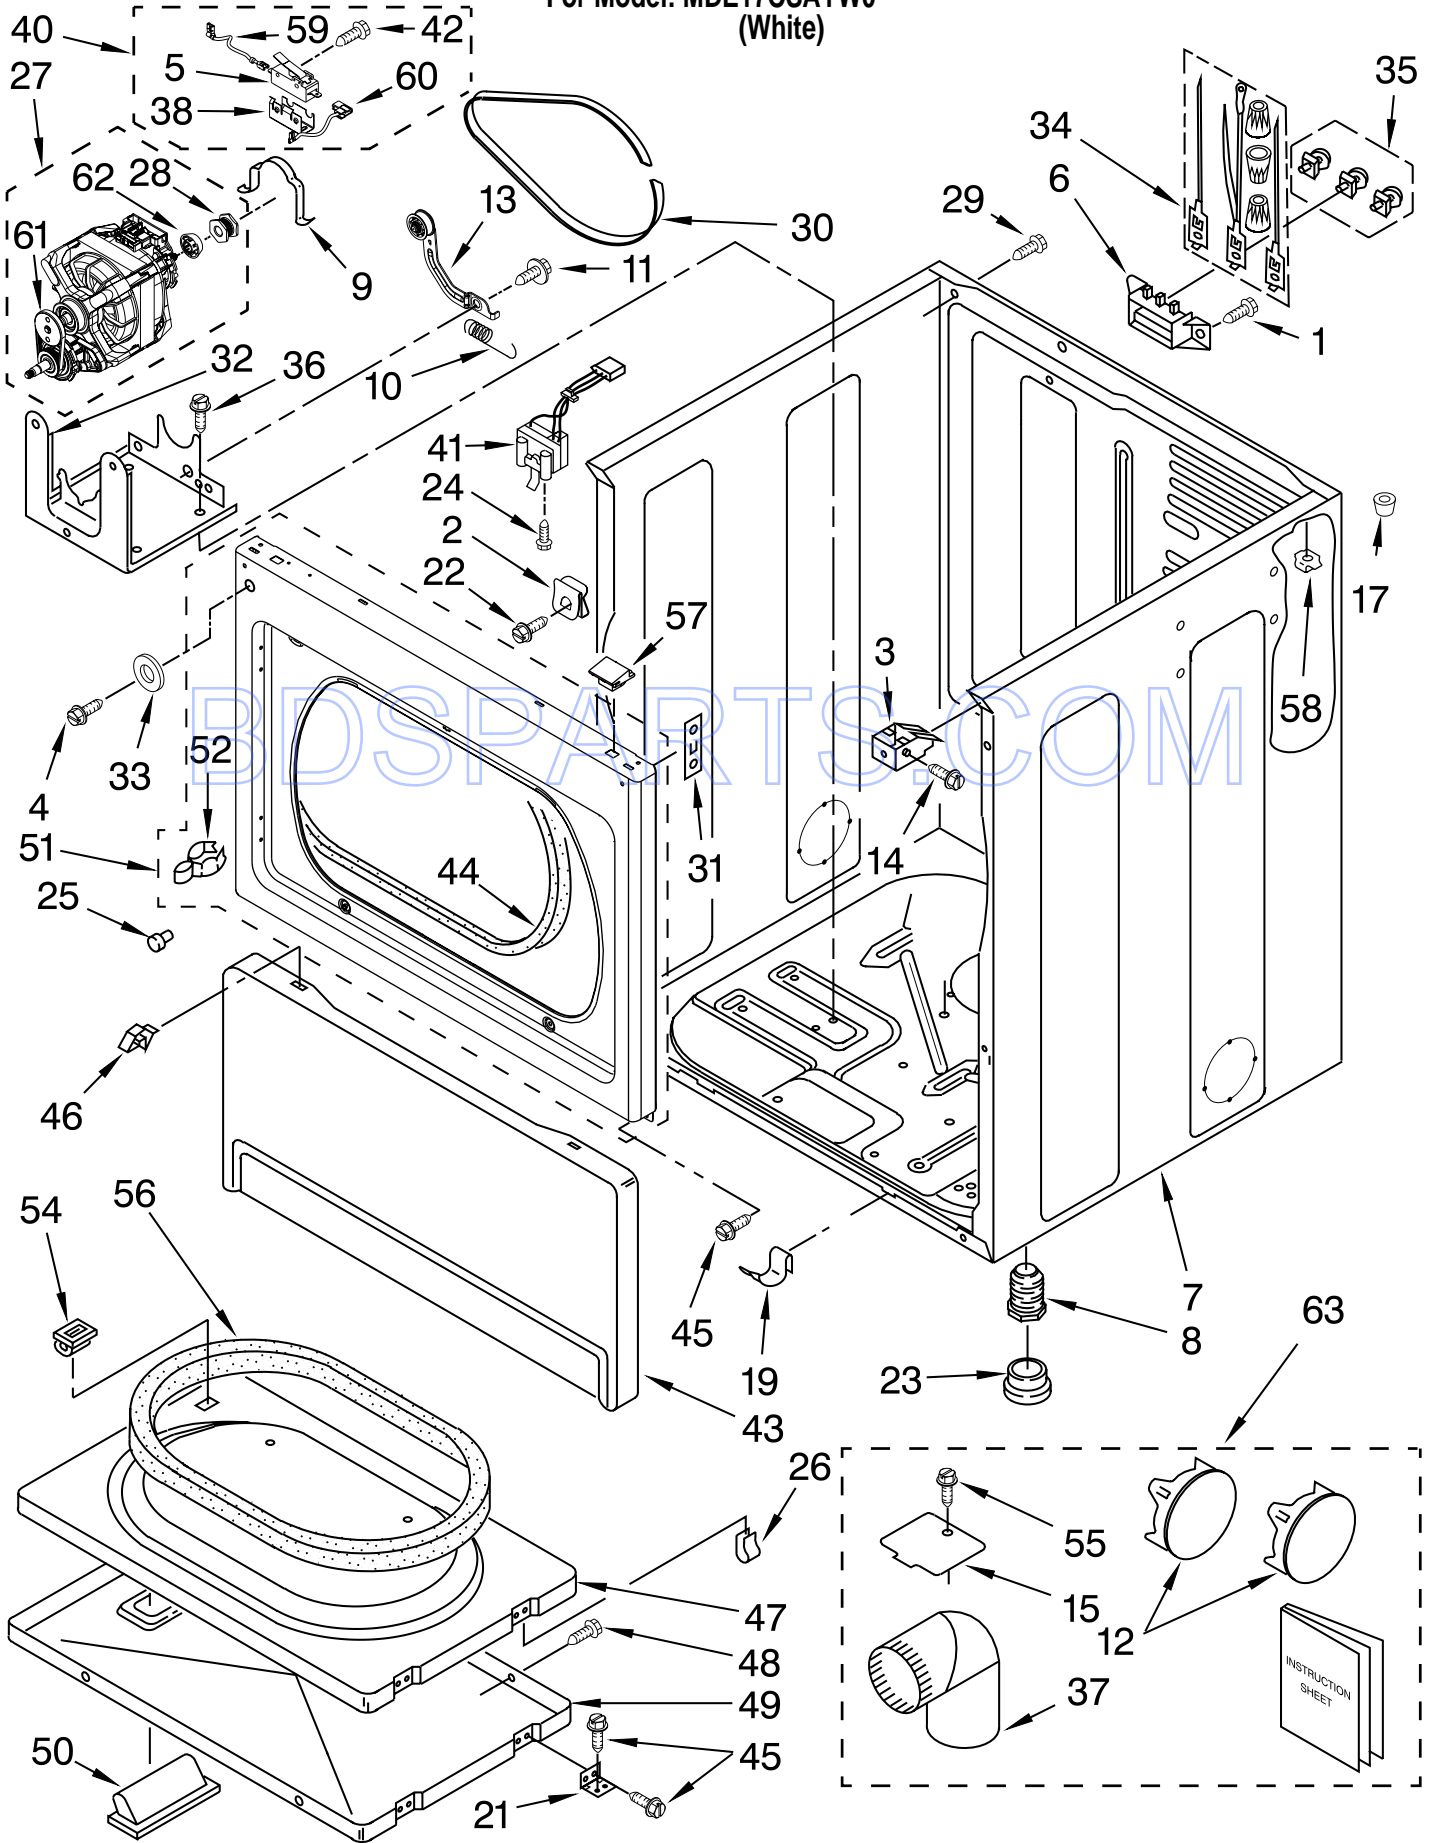

CABINET PARTS

For Model: MDE17CSAYW0
(White)

FOR ORDERING INFORMATION REFER TO PARTS PRICE LIST

CABINET PARTS

For Model: MDE17CSAYW0
(White)

Illus. No.	Part No.	DESCRIPTION	Illus. No.	Part No.	DESCRIPTION	Illus. No.	Part No.	DESCRIPTION
1	3393008	Screw	25	693152	Bumper	48	694091	Screw
2	W10131123	Nut, #8 U Type	26	3389249	Nut, "U"	49	3387872	Door, Front
3	3391846	Clip, Front Panel (2)	27	W10139766	Motor Assembly (60 Hz.)	50	3389522	Handle, Door
4	3400077	Screw, 10-16 x 1/2	28	3394341	Pulley	51	3393081	Front Panel
5	8564010	Switch, Broken Belt	29	8533974	Screw	52	696144	Strike, Door
6	3397659	Block, Terminal	30	W10131172	Belt, Drive	54	3392538	Catch, Door Assembly
7	8310656	Cabinet	31	3390902	Clip, Door Hinge	55	3390647	Screw
8	3392100	Foot, Dryer (Plastic)	32	W10135695	Bracket, Motor	56	3390735	Seal, Door
	279810	Foot - Optional (Extended Length Package Of 2) (Not Included)	33	3392186	Washer	57	345670	Lock, Top
9	660658	Clamp, Motor	34	279318	Terminal, Brass & Tinned (3) (Includes Ill. 35)	58	90406	Cage Nut
10	3387374	Spring, Idler	35	279393	Terminal Block Screw Kit (For Terminal Block)	59	W10167613	Wire-Belt-Switch-To-Protector
11	3389420	Retainer, Idler	36	3390663	Screw	60	8539892	Wire-Motor-To-Belt Switch
12	697750	Plug, Multivent	37	279731	4" - 90° Elbow	61	3405160	Belt, Poly V
13	W10141380	Idler Assembly	38	8564011	Bracket, Switch	62	3393657	Belt, Restrain
14	3391915	Screw	40	W10155571	Switch Assembly	Optional Parts Not Included		
15	3394331	Plate, Cover	41	3406109	Door Switch Assembly	Dryer Exhaust Kit (For Side & Bottom Venting)		
17	356674	Cone, Wedge	42	W10002600	Screw			
19	297092	Clip	43	697215	Panel, Toe			
21	3389247	Hinge And Pin	44	3387242	Seal, Front Panel			
22	W10131119	Screw	45	342055	Screw			
23	3391943	Boot, Foot	46	3388229	Retainer			
24	697773	Screw	47	3392563	Door, Rear	63	279818	White