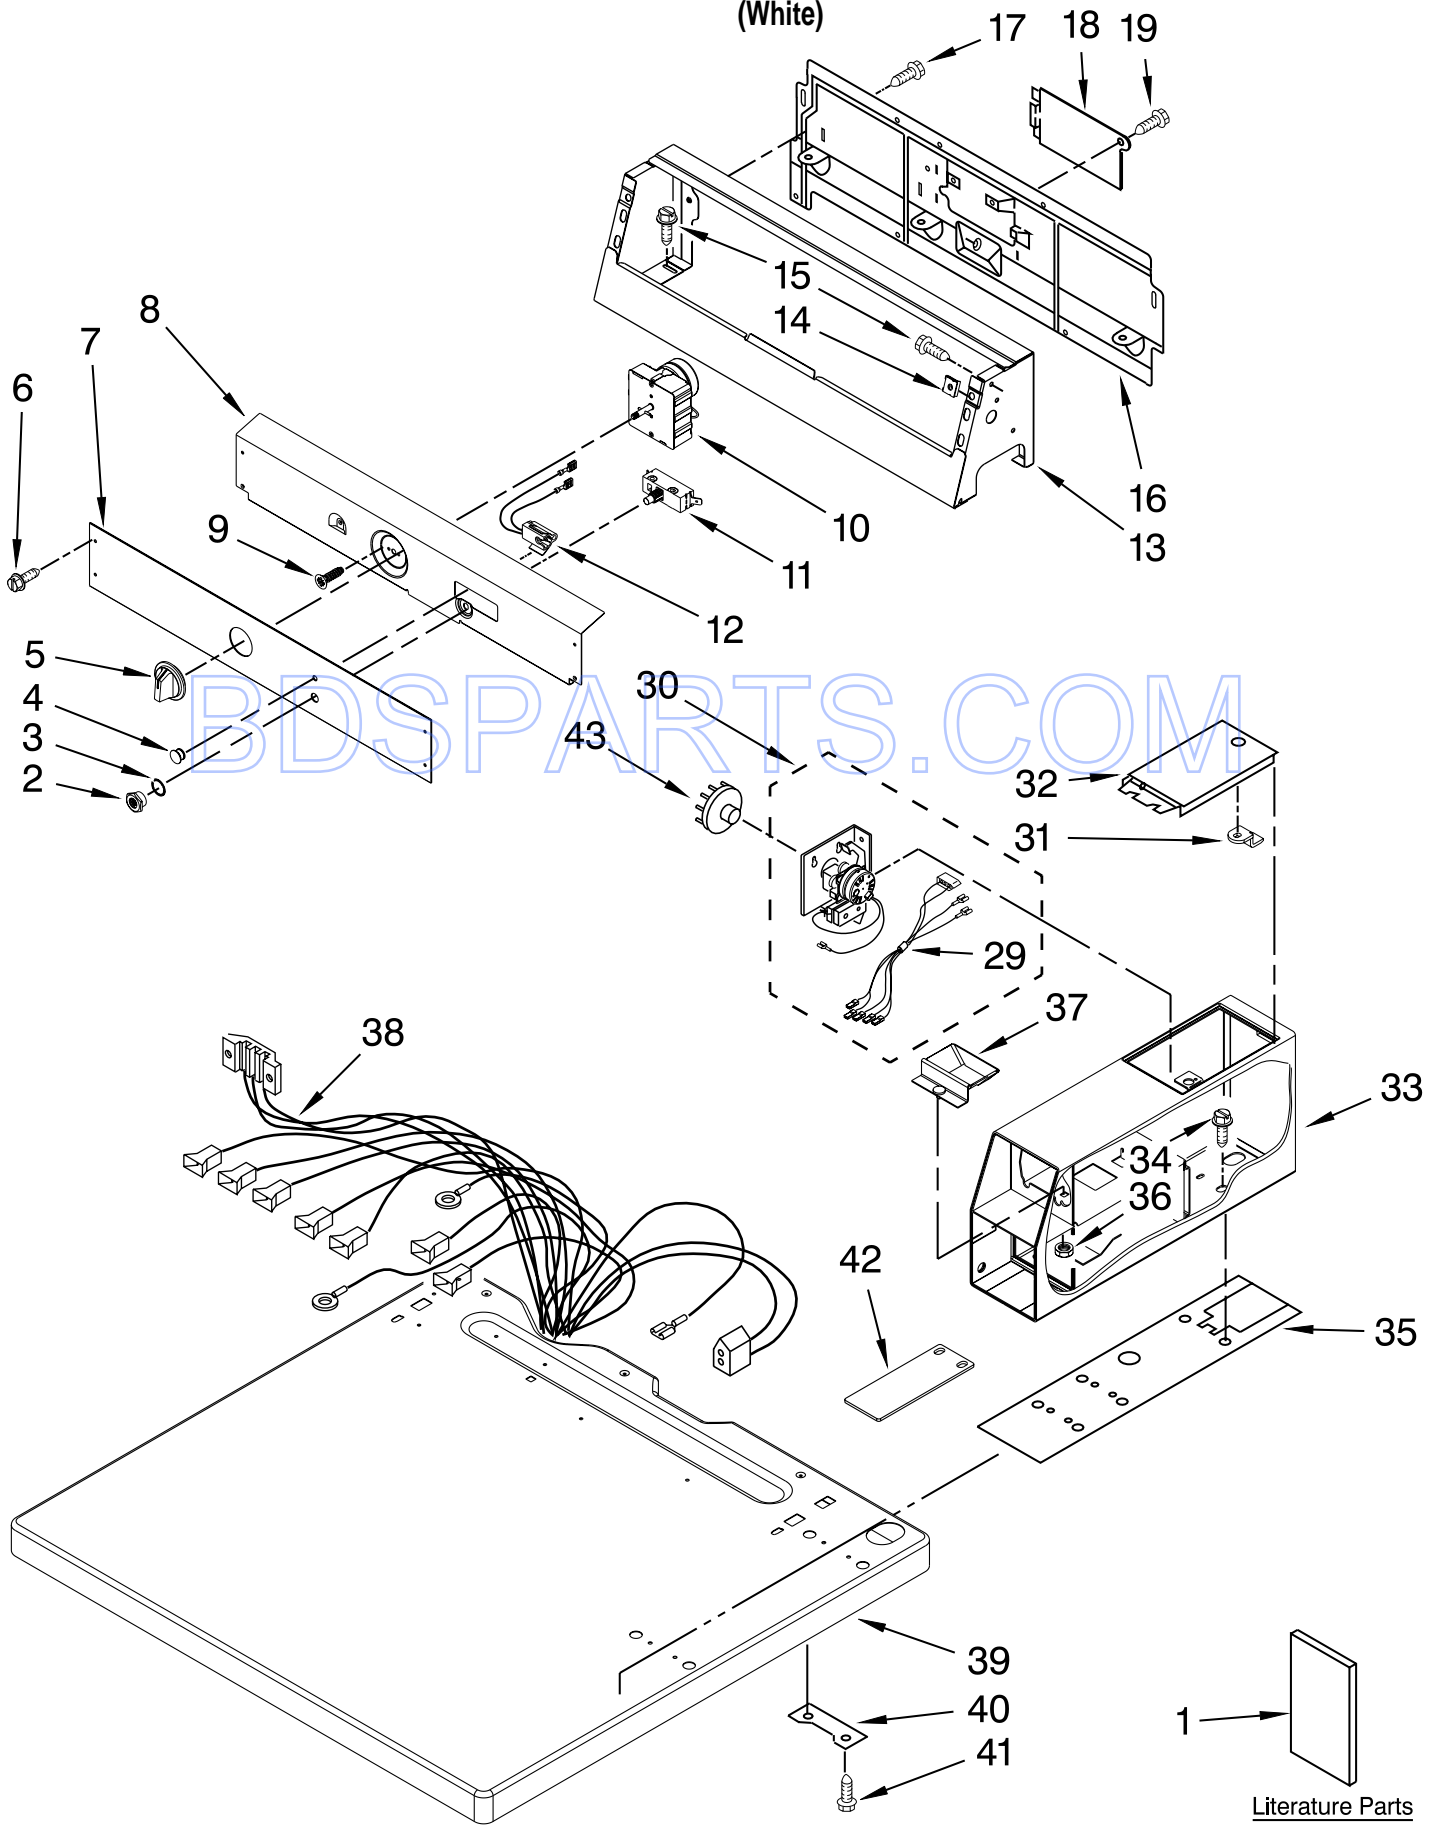

PARTS LIST

for

MAYTAG[®]

BDSPARTS.COM

**COMMERCIAL
ELECTRIC DRYER**

MODEL

MDE17CSAYW0

TOP AND CONSOLE PARTS

For Model: MDE17CSAYW0
(White)

FOR ORDERING INFORMATION REFER TO PARTS PRICE LIST

TOP AND CONSOLE PARTS

For Model: MDE17CSAYW0

(White)

<u>Illus.</u>	<u>Part</u>	<u>DESCRIPTION</u>
<u>No.</u>	<u>No.</u>	
1		Literature Parts
	W10135134	Instructions
		Installation
	W10149404	Wiring Diagram
	W10135142	Repair Parts List
2	W10146429	Nut, 8-32 X 3/8
3	W10139799	Washer
4	W10133502	Lens, Pilot
		Light Amber
5	W10133507	Knob
6	W10131119	Screw
7	W10135183	Facia / Overlay
8	W10124213	Bracket, Control
9	W10139100	Screw
10	W10129712	Switch,
		Cycle Selection
11	W10149462	Switch,
		Push-To-Start
12	W10130072	Lamp-Indicator
13	W10137299	Console
14	W10131123	Nut, #8 U Type
15	W10139210	Screw
16	3978608	Panel, Rear
		(Upper)
17	3390647	Screw
18	8576583	Cover,
		Terminal Block
19	3390814	Screw
29	W10177791	Harness, Timer
30	W10135259	Timer & Harness
		Assembly
31	W10145154	Cam, Commercial
		Lock
32	3351136	Door, Service
33	W10136649	Meter Case
34		Bolt, Meter Case
		Mounting
	3353994	5/16-18 X 2 1/2
	3349065	5/16-24 X 1.00
35	3954812	Cushion, Meter
		Case
36	W10139060	Nut, 1/4-20
37	W10133509	Funnel, Coin
38	W10129843	Harness, Main
39	W10136707	Top
40	3347825	Plate Mounting
41	98445	Screw
42	W10153513	Extension
43		Timing Cam
	3387974	Cam - 3 Pin
	343777	Cam - 6 Pin