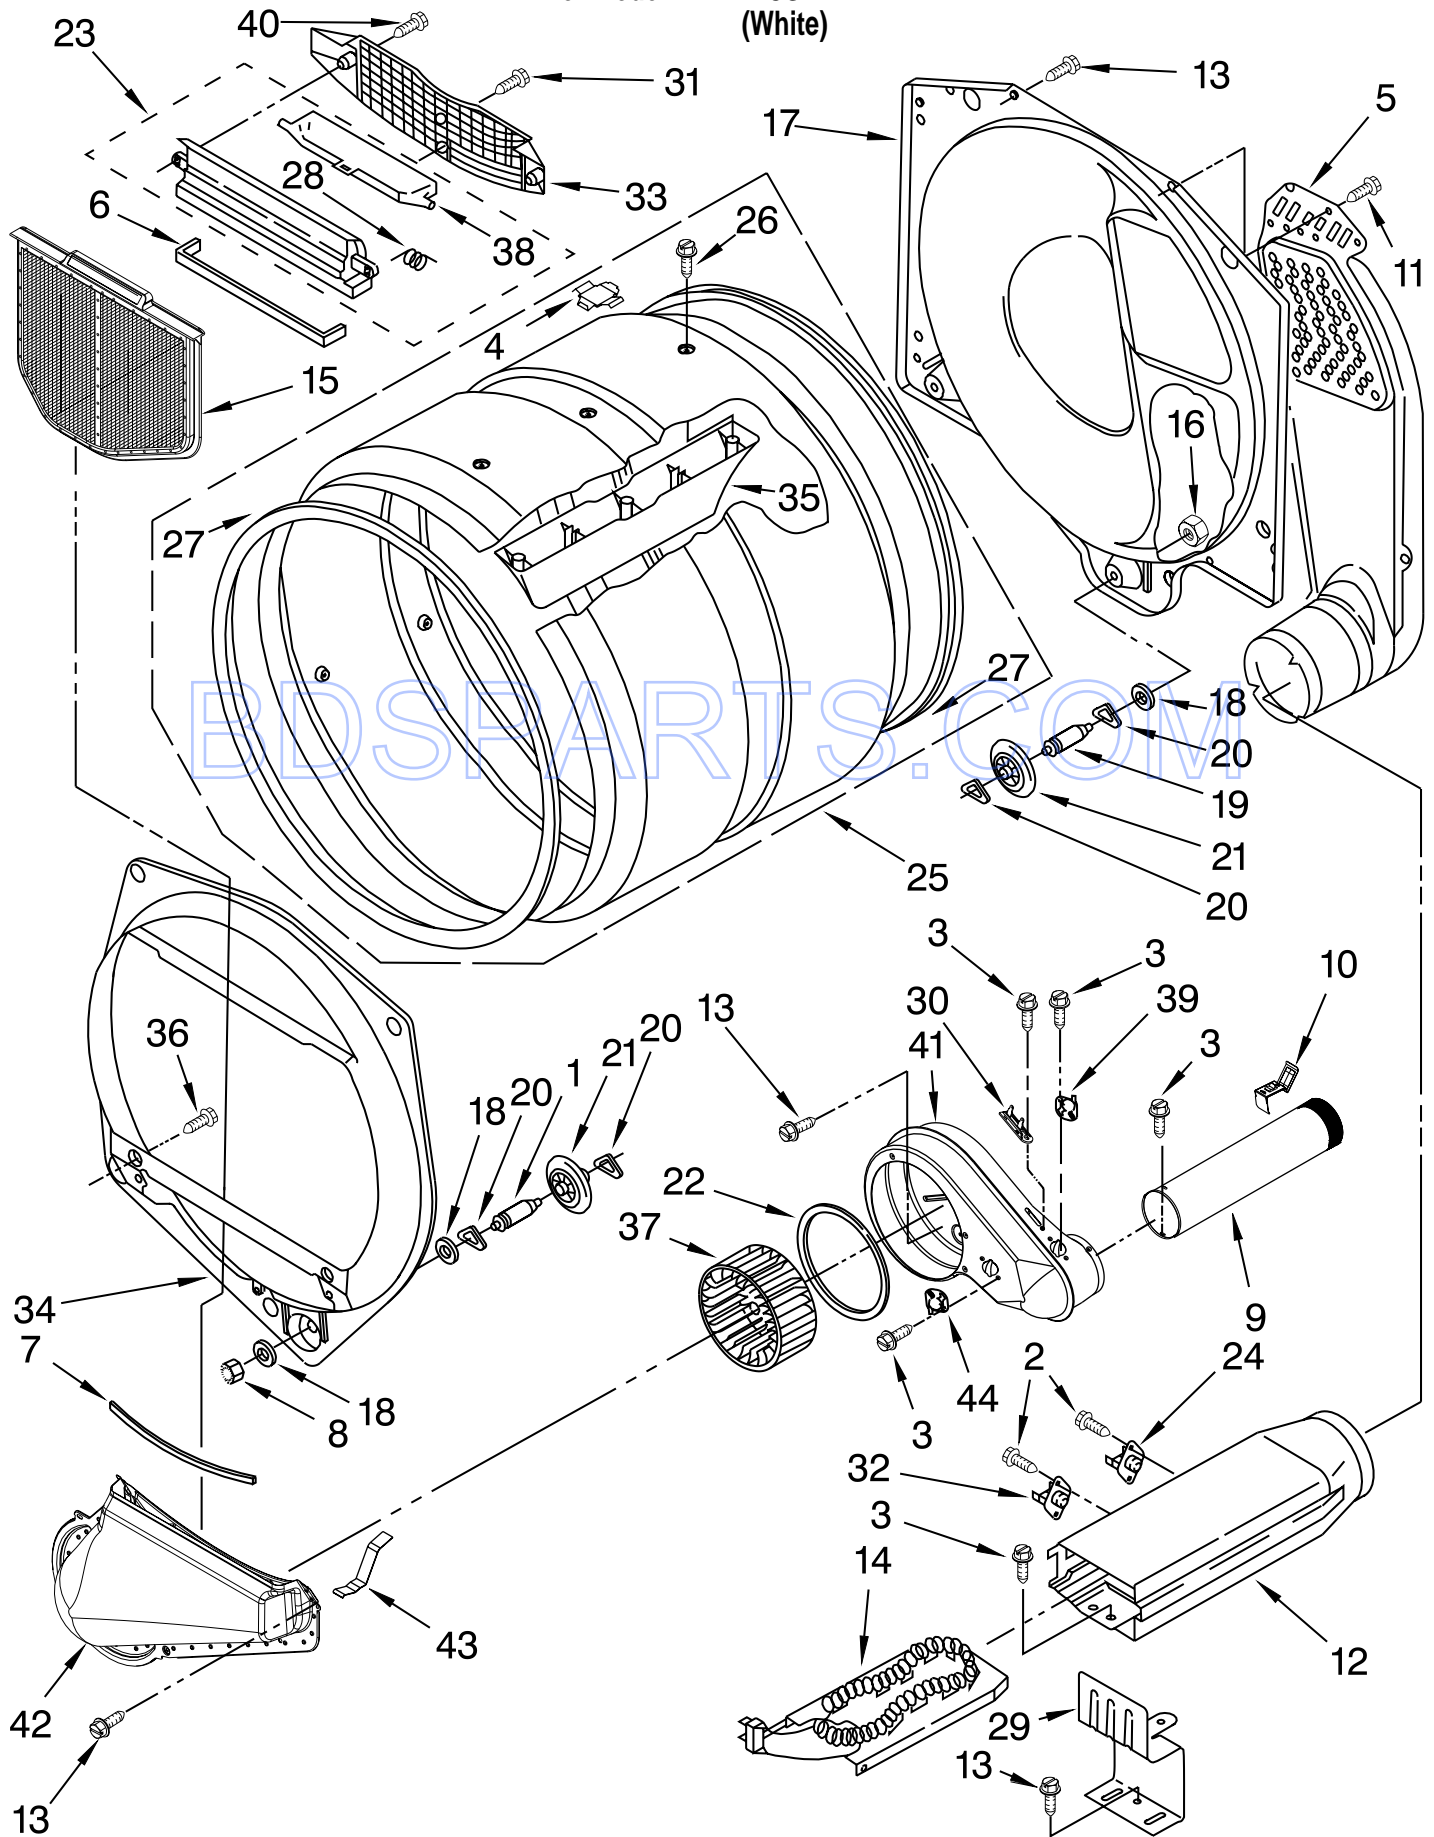

BULKHEAD PARTS

For Model: MDE17CSAYW1

(White)

FOR ORDERING INFORMATION REFER TO PARTS PRICE LIST

BULKHEAD PARTS

For Model: MDE17CSAYW1
(White)

Illus. No.	Part No.	DESCRIPTION
1	8575324	Shaft, R.H. Thread
2	90767	Screw
3	8533971	Screw
4	8066086	Drum Hole Plug
5	697354	Air Duct Assembly
6	697813	Seal, Outlet Housing
7	697814	Seal, Drum Front
8	3934666	Nut 3/8 x 16 (R.H.)
9	8066224	Exhaust Pipe
10	8572105	Clip
11	693995	Screw
12	3392537	Box, Heater
13	3390647	Screw
14	3387748	Element, Heater
15	W10049370	Screen, Lint
16	W10001120	Nut, 3/8-16 (L.H.)
17	3387809	Bulkhead, Rear
18	3387459	Washer, Support
19	8575325	Shaft, L.H. Thread
20	690997	Ring, Tri
21	8536973	Roller, Support
22	697770	Seal, Cover Plate
23	8563755	Housing, Outlet
24	8318314	Cut-Off, Thermal (Includes Illus. 32)
25	8318215	Drum Complete
26	W10219342	Screw
27	W10166807	Seal, Drum
28	3394986	Spring, Lint Screen
29	8066099	Bracket, Heater Box
30	3392519	Thermal Fuse
31	487909	Screw
32	3391914	Thermostat 295°F
33	8563756	Grill, Outlet
34	697557	Bulkhead, Front
35	697693	Baffle, Drum
36	3357011	Screw
37	W10168564	Wheel, Blower
38	8563758	Door, Lint Screen
39	W10178809	Thermostat 140°F Cycling
40	3387230	Screw
41	W10135254	Housing, Blower
42	8066168	Lint Duct Assembly
43	8066208	Clip Spring
44	W10131836	Thermostat 155°F Electronic

BDS PARTS.COM