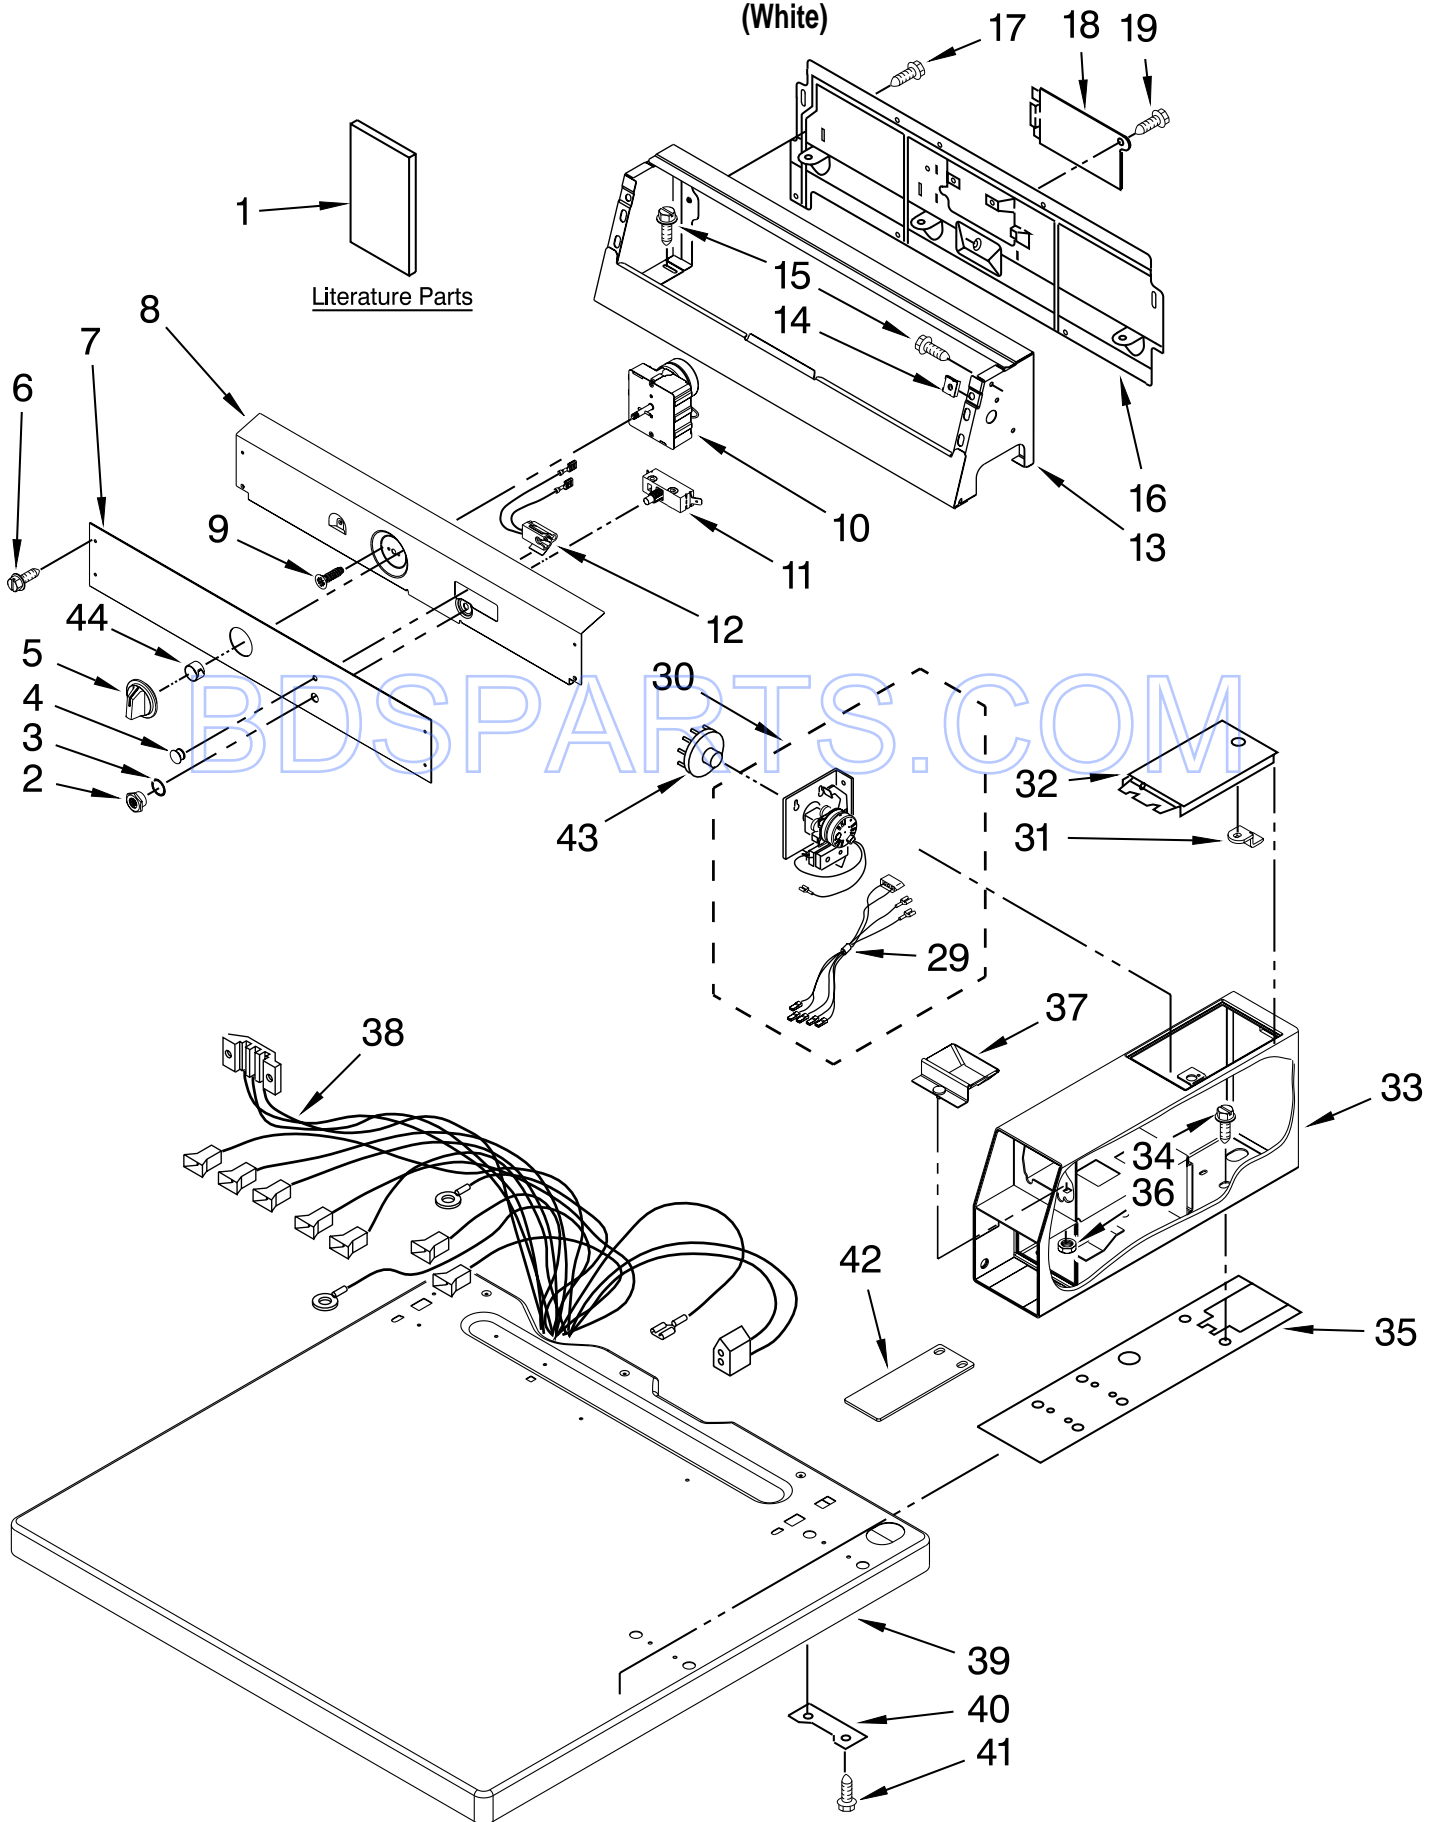

PARTS LIST

for

**MAYTAG<sup>®</sup>**

BDSPARTS.COM

**COMMERCIAL  
ELECTRIC DRYER**

**MODEL**

**MDE17CSAYW1**

# TOP AND CONSOLE PARTS

For Model: MDE17CSAYW1

(White)

FOR ORDERING INFORMATION REFER TO PARTS PRICE LIST

# TOP AND CONSOLE PARTS

For Model: MDE17CSAYW1

(White)

<u>Illus.</u>	<u>Part</u>	
<u>No.</u>	<u>No.</u>	<u>DESCRIPTION</u>
1		Literature Parts
	W10184576	Instructions
		Installation
	W10149404	Wiring Diagram
	W10184594	Repair Parts List
2	W10146429	Nut, 8-32 X 3/8
3	W10139799	Washer
4	W10133502	Lens, Pilot
		Light Amber
5	W10133507	Knob
6	W10131119	Screw
7	W10135183	Facia / Overlay
8	W10124213	Bracket, Control
9	W10139100	Screw
10	W10129712	Switch,
		Cycle Selection
11	W10149462	Switch,
		Push-To-Start
12	W10130072	Lamp-Indicator
13	W10205153	Console
14	W10131123	Nut, #8 U Type
15	W10139210	Screw
16	3978608	Panel, Rear
		(Upper)
17	3390647	Screw, 8-18 X 1/2
18	8576583	Cover,
		Terminal Block
19	3390814	Screw
29	W10177791	Harness, Timer
30	W10135259	Timer & Harness
		Assembly
31	W10156125	Cam, Commercial
		Lock
32	3351136	Door, Service
33	W10136649	Meter Case
34		Bolt, Meter Case
		Mounting
	3353994	5/16-18 X 2 1/2
	3349065	5/16-24 X 1.00
35	3954812	Cushion, Meter
		Case
36	W10139060	Nut, 1/4-20
37	W10133509	Funnel, Coin
38	W10129843	Harness, Main
39	W10136707	Top
40	3347825	Plate Mounting
41	98445	Screw
42	W10153513	Extension
43		Timing Cam
	3387974	Cam - 3 Pin
	343777	Cam - 6 Pin
44	W10140928	Clip, Knob