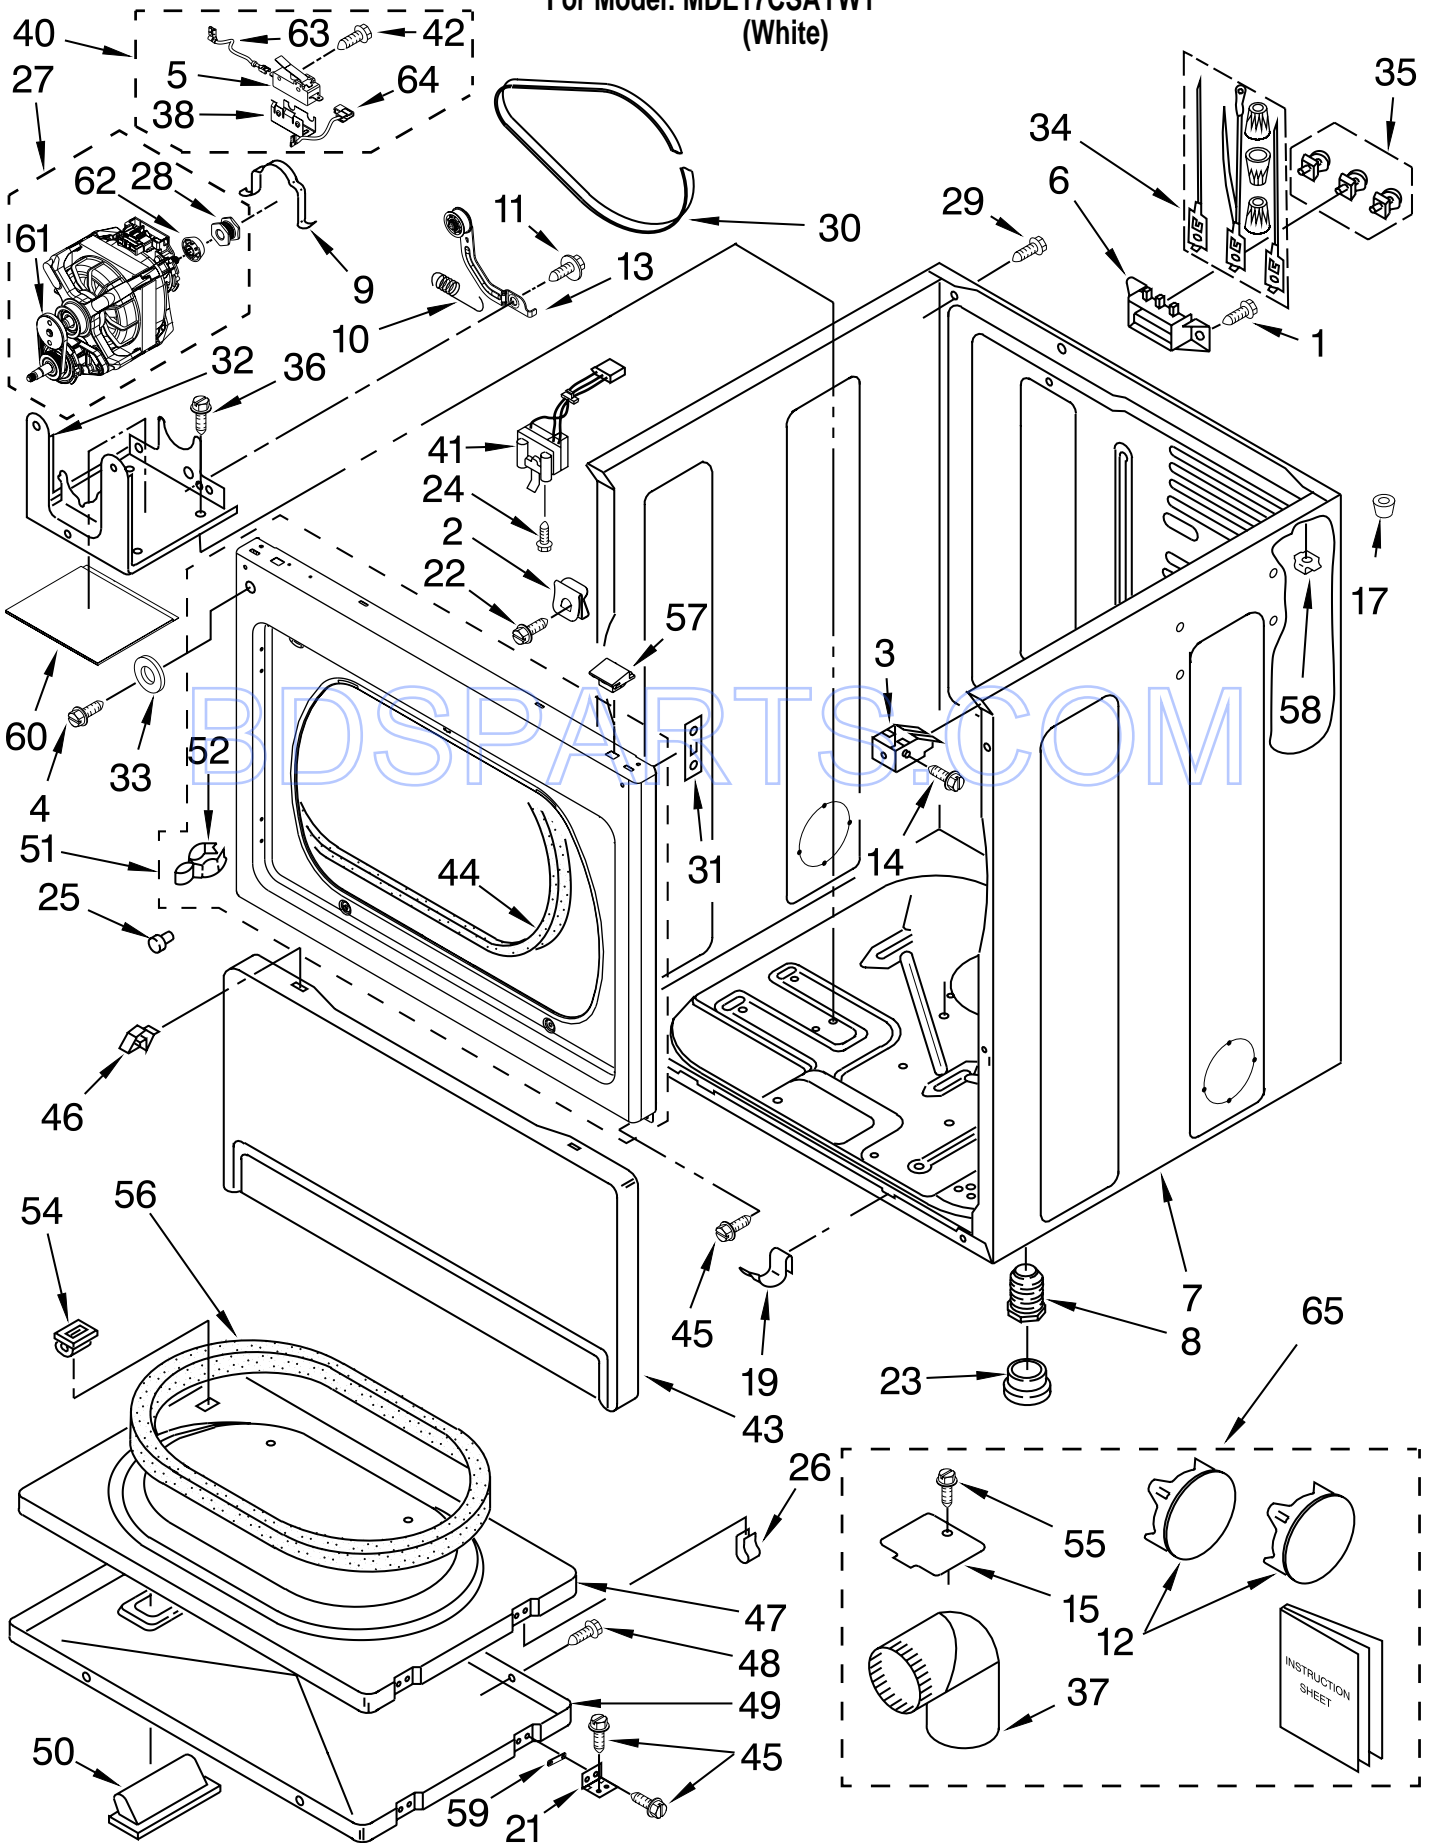

CABINET PARTS

For Model: MDE17CSAYW1
(White)

FOR ORDERING INFORMATION REFER TO PARTS PRICE LIST

CABINET PARTS

For Model: MDE17CSAYW1
(White)

Illus. No.	Part No.	DESCRIPTION	Illus. No.	Part No.	DESCRIPTION	Illus. No.	Part No.	DESCRIPTION
1	3393008	Screw	26	3389249	Nut, "U"	50	W10116360	Handle, Door
2	W10131123	Nut, #8 U Type	27	W10139766	Motor Assembly (60 Hz.)	51	W10192882	Front Panel
3	3391846	Clip, Front Panel	28	3394341	Pulley	52	696144	Strike, Door
4	3400077	Screw	29	8533974	Screw	54	3392538	Catch, Door Assembly
5	8564010	Switch, Broken Belt	30	W10131172	Belt, Drive	55	3390647	Screw
6	3397659	Block, Terminal	31	3390902	Clip, Door Hinge	56	3390735	Seal, Door
7	8310656	Cabinet	32	W10135695	Bracket, Motor	57	345670	Lock, Top
8	3392100	Foot, Dryer (Plastic)	33	3392186	Washer	58	90406	Cage Nut
	279810	Foot - Optional (Extended Length Package Of 2) (Not Included)	34	279318	Terminal, Brass & Tinned (3) (Includes Ill. 35)	59	W10191265	Plug, Hinge Screw
9	660658	Clamp, Motor	35	279393	Terminal Block Screw Kit (For Terminal Block)	60	W10212660	Sound Pad, Motor
10	3387374	Spring, Idler	36	3390663	Screw	61	3405160	Belt, Poly V
11	3389420	Retainer, Idler	37	279731	4" - 90° Elbow	62	3393657	Belt, Restrain
12	697750	Plug, Multivent	38	8564011	Bracket, Switch	63	W10167613	Wire, Belt
13	W10141380	Idler Assembly	40	W10155571	Switch Assembly	64	8539892	Wire, Motor-To-Belt Switch
14	3391915	Screw	41	3406109	Door Switch Assembly	Optional Parts Not Included		
15	3394331	Plate, Cover	42	W10002600	Screw	Dryer Exhaust Kit		
17	356674	Cone, Wedge	43	697215	Panel, Toe	(For Side & Bottom Venting)		
19	297092	Clip	44	3387242	Seal, Front Panel	65 279818 White		
21	3389247	Hinge And Pin	45	342055	Screw			
22	W10131119	Screw	46	3388229	Retainer			
23	3391943	Boot, Foot	47	3392563	Door, Rear			
24	697773	Screw	48	694091	Screw			
25	693152	Bumper	49	3387872	Door, Front