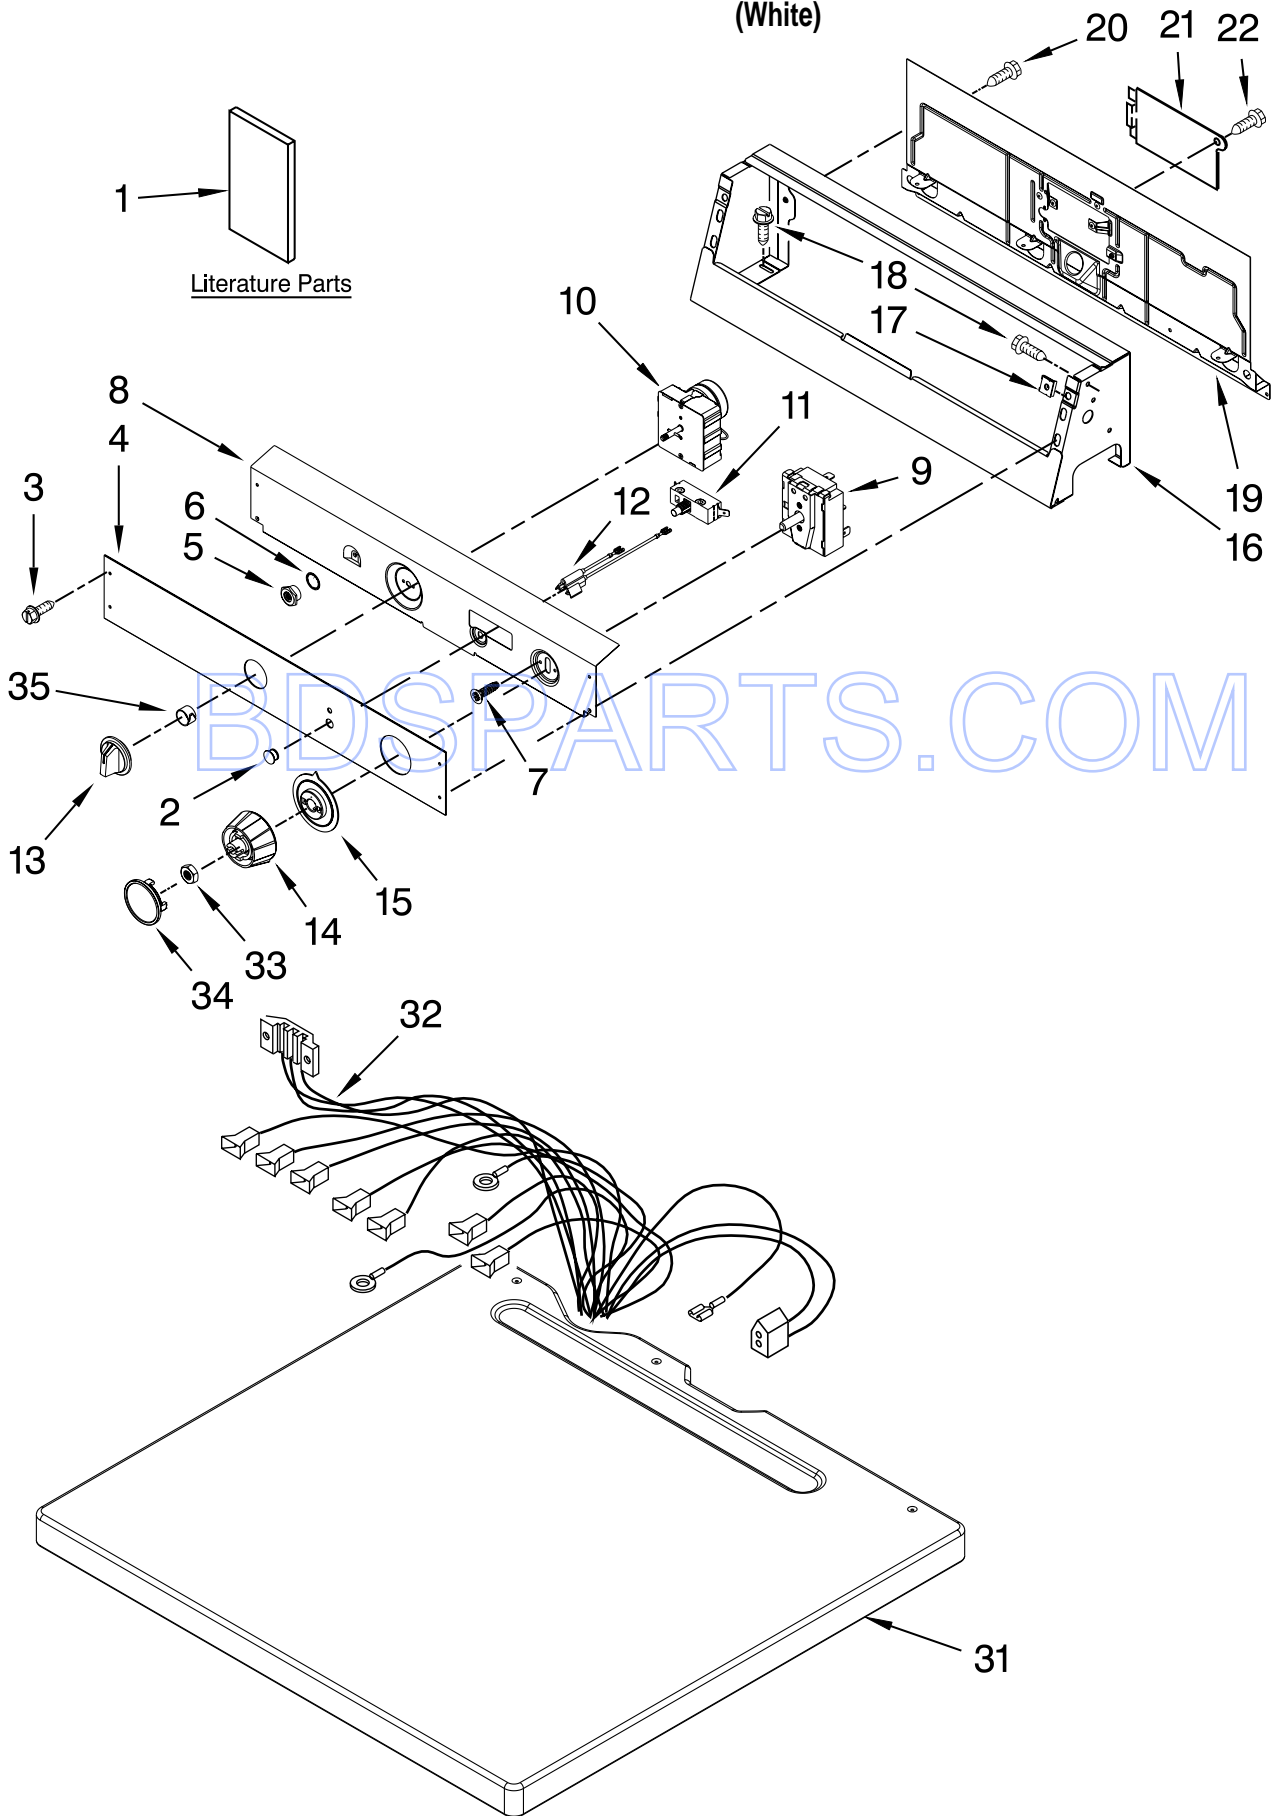

PARTS LIST

for

**MAYTAG<sup>®</sup>**

[BDSPARTS.COM](http://BDSPARTS.COM)

**COMMERCIAL  
ELECTRIC DRYER**

**MODEL**

**MDE17MNAYW0**

# TOP AND CONSOLE PARTS

For Model: MDE17MNAYW0

(White)

FOR ORDERING INFORMATION REFER TO PARTS PRICE LIST

# TOP AND CONSOLE PARTS

For Model: MDE17MNAYW0

(White)

<b>Illus.</b>	<b>Part</b>	
<b>No.</b>	<b>No.</b>	<b>DESCRIPTION</b>
1		Literature Parts
	W10135130	Instructions
		Installation
	W10163155	Wiring Diagram
	W10135145	Repair Parts List
2	W10133502	Lens, Pilot Light Amber
3	W10131119	Screw
4	W10135184	Facia / Overlay
5	W10146429	Nut, 8-32 x 3/8
6	W10139799	Washer
7	W10139100	Screw
8	W10124216	Bracket, Control
9	W10157942	Timer, Dryer
10	W10129712	Switch, Cycle Selection
11	W10149462	Switch, Push-To-Start
12	W10130072	Lamp-Indicator 120 V.
13	W10133507	Knob
14	W10133505	Knob, Control
15	W10133506	Skirt, Dial
16	W10137300	Console
17	W10131123	Nut, #8 U Type
18	W10139210	Screw
19	8317305	Panel, Rear (Upper)
20	3390647	Screw
21	8576583	Cover, Terminal Block
22	3390814	Screw, 8-18 x 3/8
31	W10136704	Top
32	W10153137	Harness, Main
33	W10155650	Nut, 1/4-28 x
34	W10133501	Cap, Knob
35	W10140928	Clip, Knob