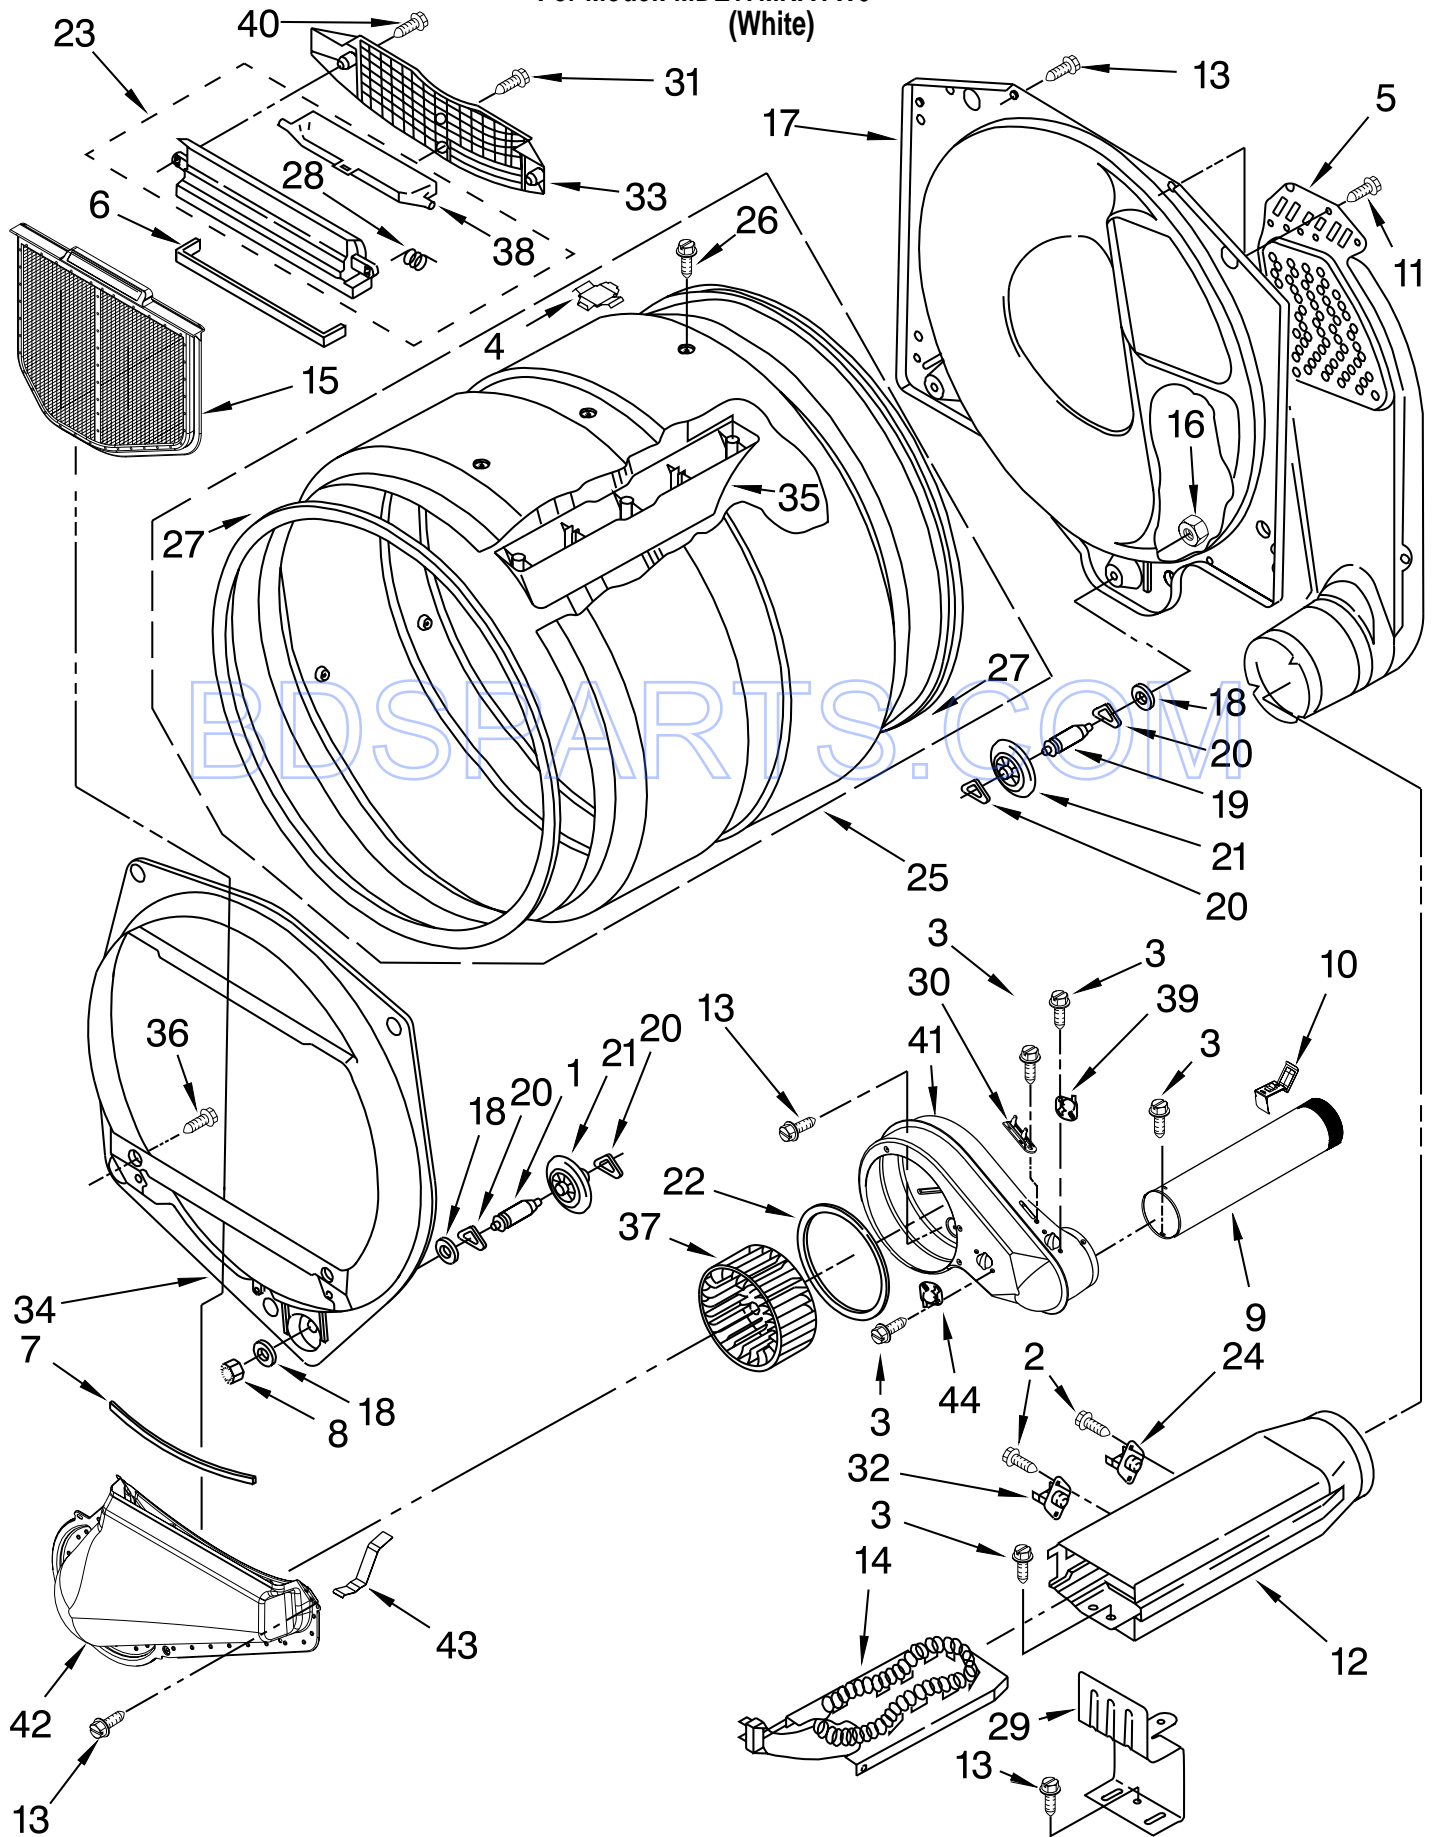

BULKHEAD PARTS

For Model: MDE17MNAYW0

(White)

FOR ORDERING INFORMATION REFER TO PARTS PRICE LIST

BULKHEAD PARTS

For Model: MDE17MNAYW0
(White)

Illus. No.	Part No.	DESCRIPTION
1	8575324	Shaft, R.H. Thread
2	90767	Screw
3	8533971	Screw
4	8066086	Drum Hole Plug
5	697354	Air Duct Assembly
6	697813	Seal, Outlet Housing
7	697814	Seal, Drum Front
8	3934666	Nut 3/8 x 16 (R.H.)
9	8066224	Exhaust Pipe
10	8572105	Clip
11	693995	Screw
12	3392537	Box, Heater
13	3390647	Screw
14	3387748	Element, Heater
15	W10049370	Screen, Lint
16	W10001120	Nut, 3/8-16 (L.H.)
17	3387809	Bulkhead, Rear
18	3387459	Washer, Support
19	8575325	Shaft, L.H. Thread
20	690997	Ring, Tri
21	8536973	Roller, Support
22	697770	Seal, Cover Plate
23	8563755	Housing, Outlet
24	8318314	Cut-Off, Thermal (Includes Illus. 32)
25	8318215	Drum Complete
26	W10109200	Screw
27	W10166807	Seal, Drum
28	3394986	Spring, Lint Screen
29	8066099	Bracket, Heater Box
30	3392519	Thermal Limiter
31	487909	Screw
32	3391914	Thermostat 295°F
33	8563756	Grill, Outlet
34	697557	Bulkhead, Front
35	697693	Baffle, Drum
36	3357011	Screw
37	W10168564	Wheel, Blower
38	8563758	Door, Lint Screen
39	W10138853	Thermostat 140°F Cycling
40	3387230	Screw
41	W10135254	Housing, Blower
42	8066168	Lint Duct Assembly
43	8066208	Clip Spring
44	W10131836	Thermostat 155°F Electronic

BDSF PARTS.COM