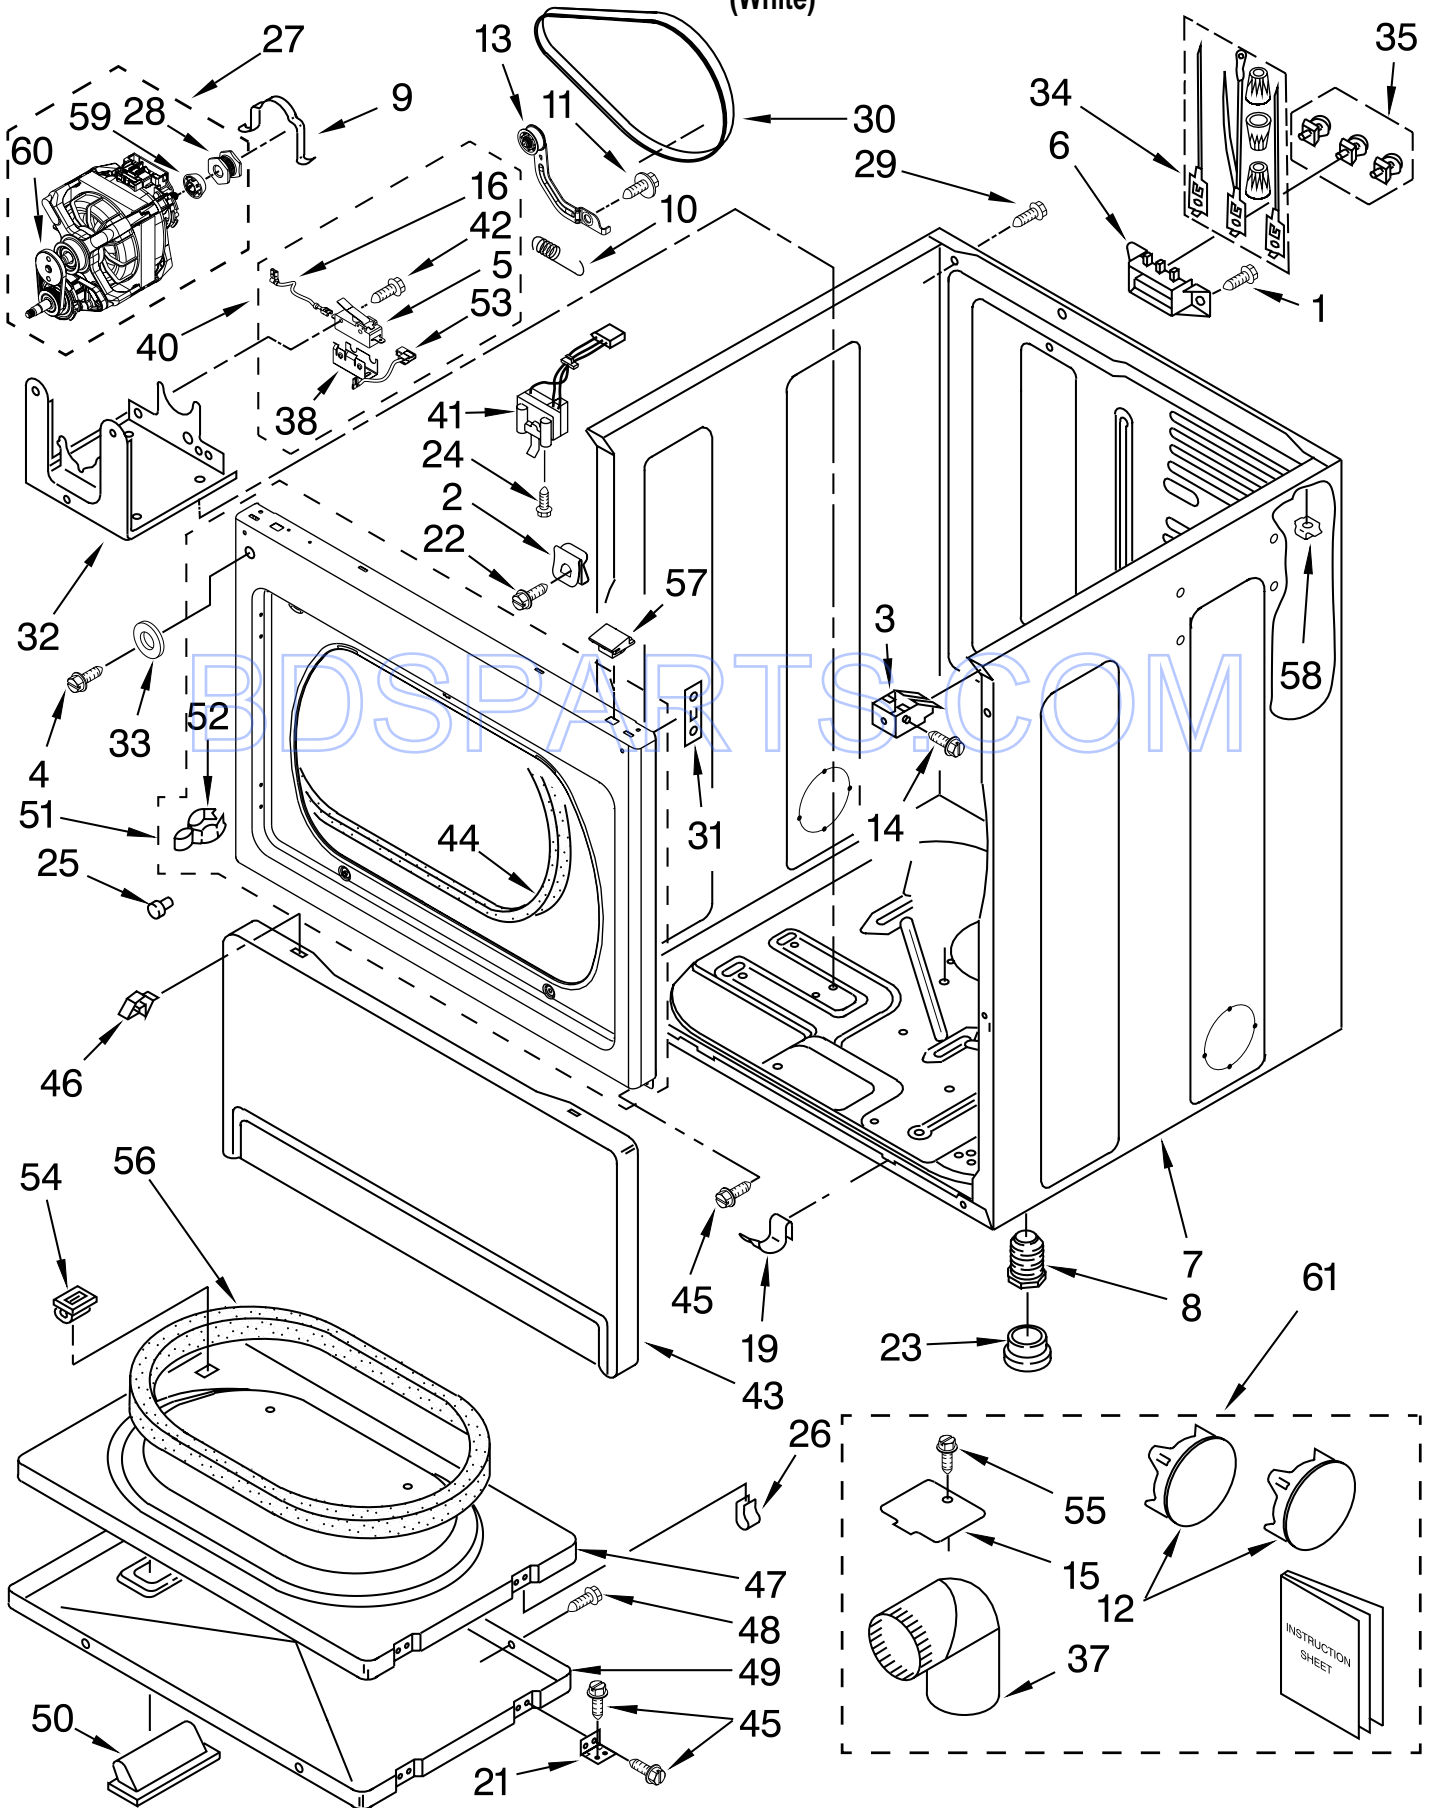

CABINET PARTS

For Model: MDE17MNAYW0
(White)

FOR ORDERING INFORMATION REFER TO PARTS PRICE LIST

CABINET PARTS

For Model: MDE17MNAYW0

(White)

Illus. No.	Part No.	DESCRIPTION	Illus. No.	Part No.	DESCRIPTION	Illus. No.	Part No.	DESCRIPTION
1	3393008	Screw	23	3391943	Boot, Foot	45	342055	Screw
2	W10131123	Nut, #8 U Type	24	697773	Screw	46	3388229	Retainer
3	3391846	Clip, Front Panel	25	693152	Bumper	47	3392563	Door, Rear
4	3400077	Screw	26	3389249	Nut, "U"	48	694091	Screw
5	8564010	Switch, Broken Belt	27	W10139766	Motor Assembly (60 Hz.)	49	3387872	Door, Front
6	3397659	Block, Terminal	28	3394341	Pulley	50	3389522	Handle, Door
7	8310656	Cabinet	29	8533974	Screw	51	3393081	Front Panel
8	3392100	Foot, Dryer (Plastic)	30	W10131172	Belt, Drive	52	696144	Strike, Door
	279810	Foot – Optional (Extended Length Package Of 2) (Not Included)	31	3390902	Clip, Door Hinge	53	8539892	Wire, Jumper
9	660658	Clamp, Motor	32	W10135695	Bracket, Motor	54	3392538	Catch, Door Assembly
10	3387374	Spring, Idler	33	3392186	Washer	55	3390647	Screw
11	3389420	Retainer, Idler	34	279318	Terminal, Brass & Tinned (3) (Includes Ill. 35)	56	3390735	Seal, Door
12	697750	Plug, Multivent	35	279393	Terminal Block Screw Kit (For Terminal Block)	57	345670	Lock, Top
13	W10141380	Idler Assembly	37	279731	4" – 90° Elbow	58	90406	Cage Nut
14	3391915	Screw	38	8564011	Bracket, Switch	59	3393657	Belt, Restrain
15	3394331	Plate, Cover	40	W10155571	Switch Assembly	60	3405160	Belt, Poly V
16	8539891	Wire, Belt Switch	41	3406109	Door Switch Assembly	Optional Parts Not Included		
19	297092	Clip	42	W10002600	Screw	Dryer Exhaust Kit (For Side & Bottom Venting)		
21	3389247	Hinge And Pin	43	697215	Panel, Toe			
22	W10131119	Screw	44	3387242	Seal, Front Panel	61	279818	White