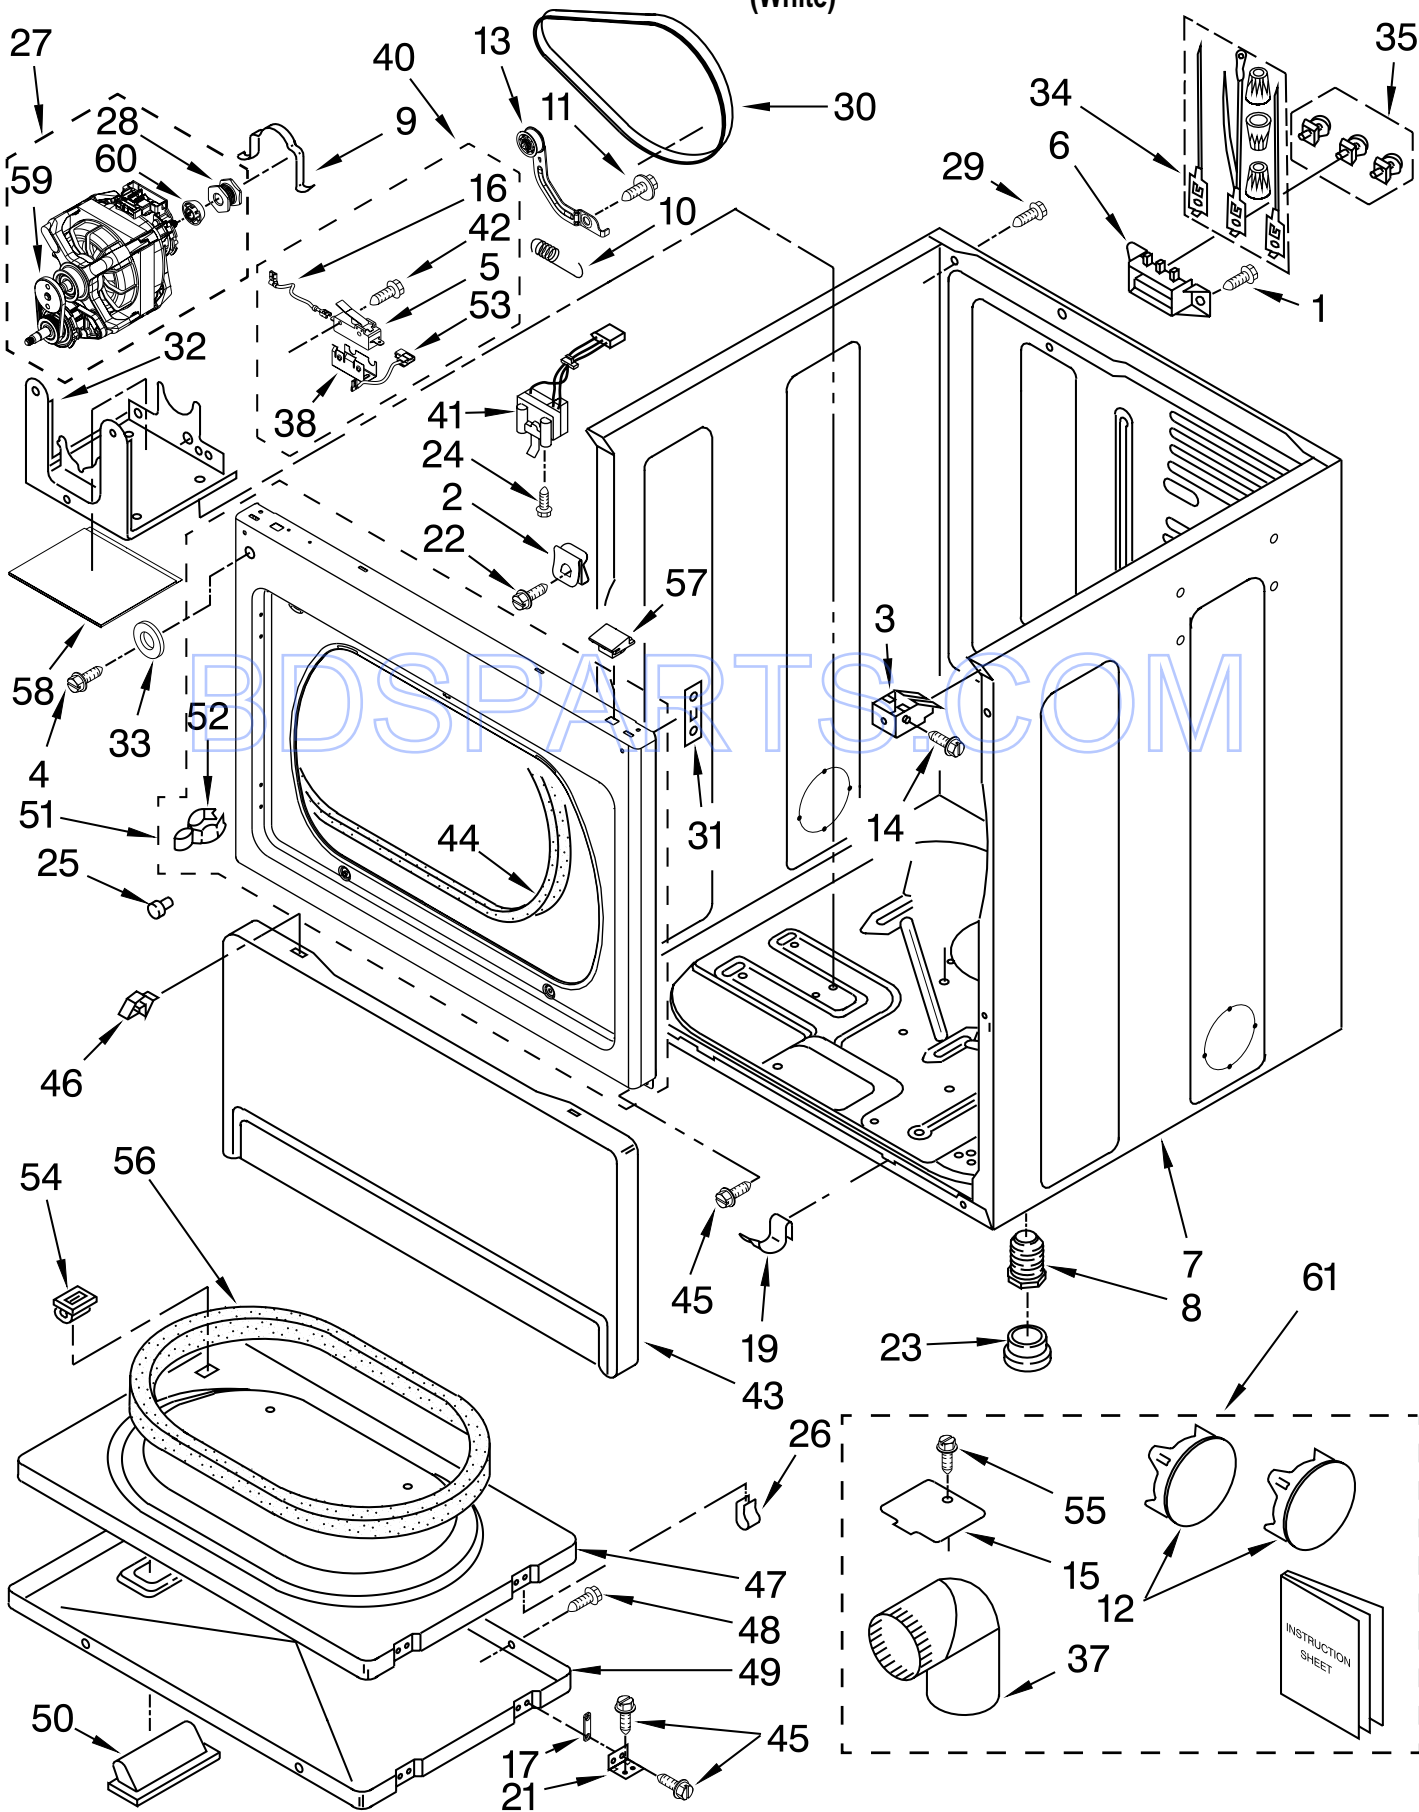

CABINET PARTS

For Model: MDE17MNAYW1
(White)

FOR ORDERING INFORMATION REFER TO PARTS PRICE LIST

CABINET PARTS

For Model: MDE17MNAYW1
(White)

Illus. No.	Part No.	DESCRIPTION	Illus. No.	Part No.	DESCRIPTION	Illus. No.	Part No.	DESCRIPTION
1	3393008	Screw	23	3391943	Boot, Foot	47	3392563	Door, Rear
2	W10131123	Nut, #8 U Type	24	697773	Screw	48	694091	Screw
3	3391846	Clip, Front Panel	25	693152	Bumper	49	3387872	Door, Front
4	3400077	Screw	26	3389249	Nut, "U"	50	W10116360	Handle, Door
5	8564010	Switch, Broken Belt	27	W10139766	Motor Assembly (60 Hz.)	51	W10192882	Front Panel
6	3397659	Block, Terminal	28	3394341	Pulley	52	696144	Strike, Door
7	8310656	Cabinet	29	8533974	Screw	53	8539892	Wire, Jumper
8	3392100	Foot, Dryer (Plastic)	30	W10131172	Belt, Drive	54	3392538	Catch, Door Assembly
	279810	Foot - Optional (Extended Length Package Of 2) (Not Included)	31	3390902	Clip, Door Hinge	55	3390647	Screw
9	660658	Clamp, Motor	32	W10135695	Bracket, Motor	56	3390735	Seal, Door
10	3387374	Spring, Idler	33	3392186	Washer	57	345670	Lock, Top
11	3389420	Retainer, Idler	34	279318	Terminal, Brass & Tinned (3) (Includes Ill. 35)	58	W10212660	Sound Pad, Motor
12	697750	Plug, Multivent	35	279393	Terminal Block Screw Kit (For Terminal Block)	59	3405160	Belt, Poly V
13	W10141380	Idler Assembly	37	279731	4" - 90° Elbow	60	3393657	Restrain, Belt
14	3391915	Screw	38	8564011	Bracket, Switch	Optional Parts Not Included		
15	3394331	Plate, Cover	40	W10155571	Switch Assembly	Dryer Exhaust Kit		
16	W10167613	Wire, Belt Switch	41	3406109	Door Switch Assembly	(For Side & Bottom Venting)		
17	W10191265	Plug, Hinge Screw	42	W10002600	Screw			
19	297092	Clip	43	697215	Panel, Toe	61	279818	White
21	3389247	Hinge And Pin	44	3387242	Seal, Front Panel			
22	W10131119	Screw	45	342055	Screw			
			46	3388229	Retainer