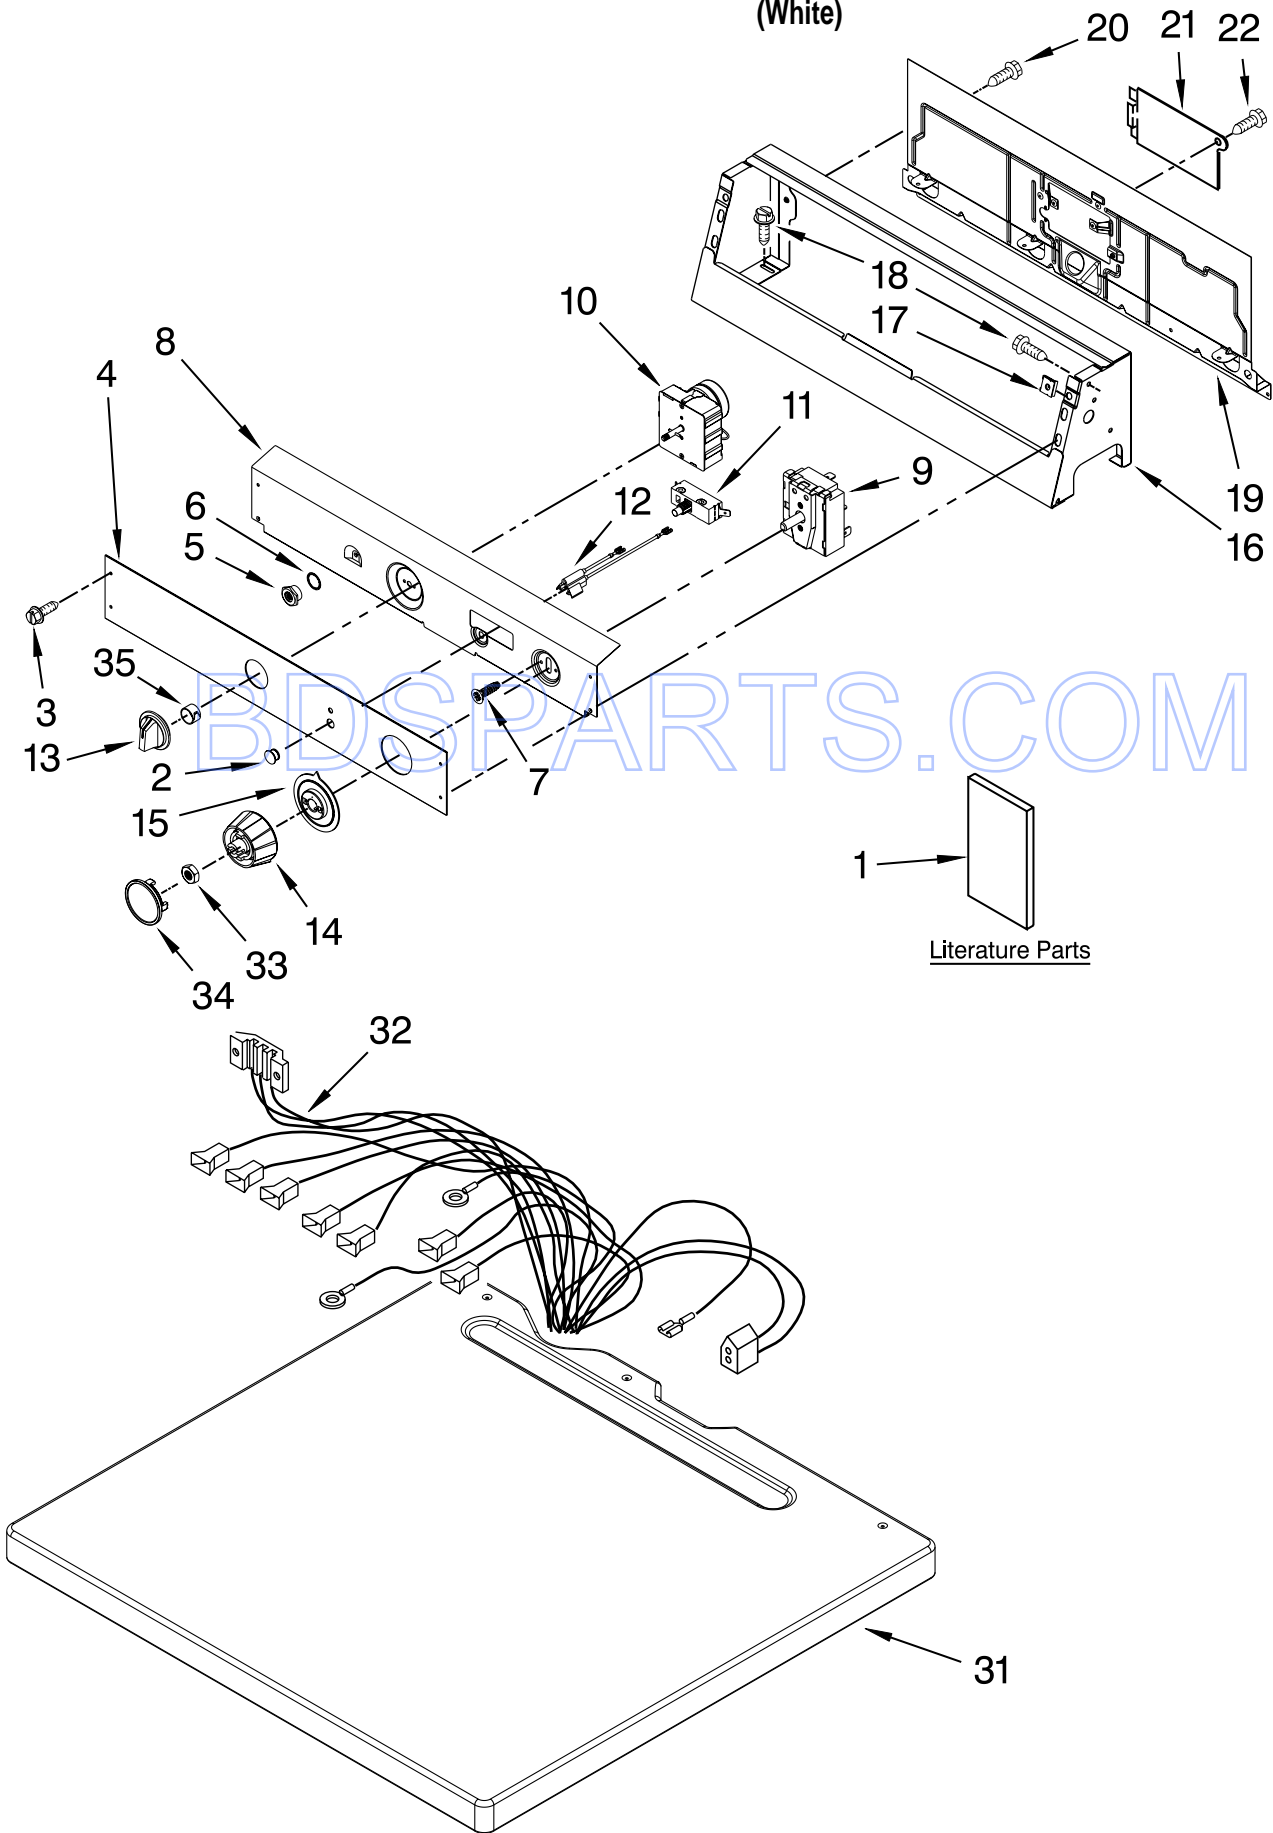

PARTS LIST

for

MAYTAG[®]

BDSPARTS.COM

**COMMERCIAL
ELECTRIC DRYER**

MODEL

MDE17MNAYW1

TOP AND CONSOLE PARTS

For Model: MDE17MNAYW1
(White)

FOR ORDERING INFORMATION REFER TO PARTS PRICE LIST

TOP AND CONSOLE PARTS

For Model: MDE17MNAYW1
(White)

Illus.	Part	
No.	No.	DESCRIPTION
1		Literature Parts
	W10184576	Instructions Installation
	W10163155	Wiring Diagram
	W10184597	Repair Parts List
2	W10133502	Lens, Pilot Light Amber
3	W10131119	Screw
4	W10135184	Facia / Overlay
5	W10146429	Nut, 8-32 x 3/8
6	W10139799	Washer
7	W10139100	Screw
8	W10124216	Bracket, Control
9	W10157942	Timer, Dryer
10	W10129712	Switch, Cycle Selection
11	W10149462	Switch, Push-To-Start
12	W10130072	Lamp-Indicator 120 V.
13	W10133507	Knob
14	W10133505	Knob, Control
15	W10133506	Skirt, Dial
16	W10205150	Console
17	W10131123	Nut, #8 U Type
18	W10139210	Screw
19	8317305	Panel, Rear (Upper)
20	3390647	Screw
21	8576583	Cover, Terminal Block
22	3390814	Screw
31	W10136704	Top
32	W10153137	Harness, Main
33	W10155650	Nut, 1/4-28
34	W10133501	Cap, Knob
35	W10140928	Clip, Knob