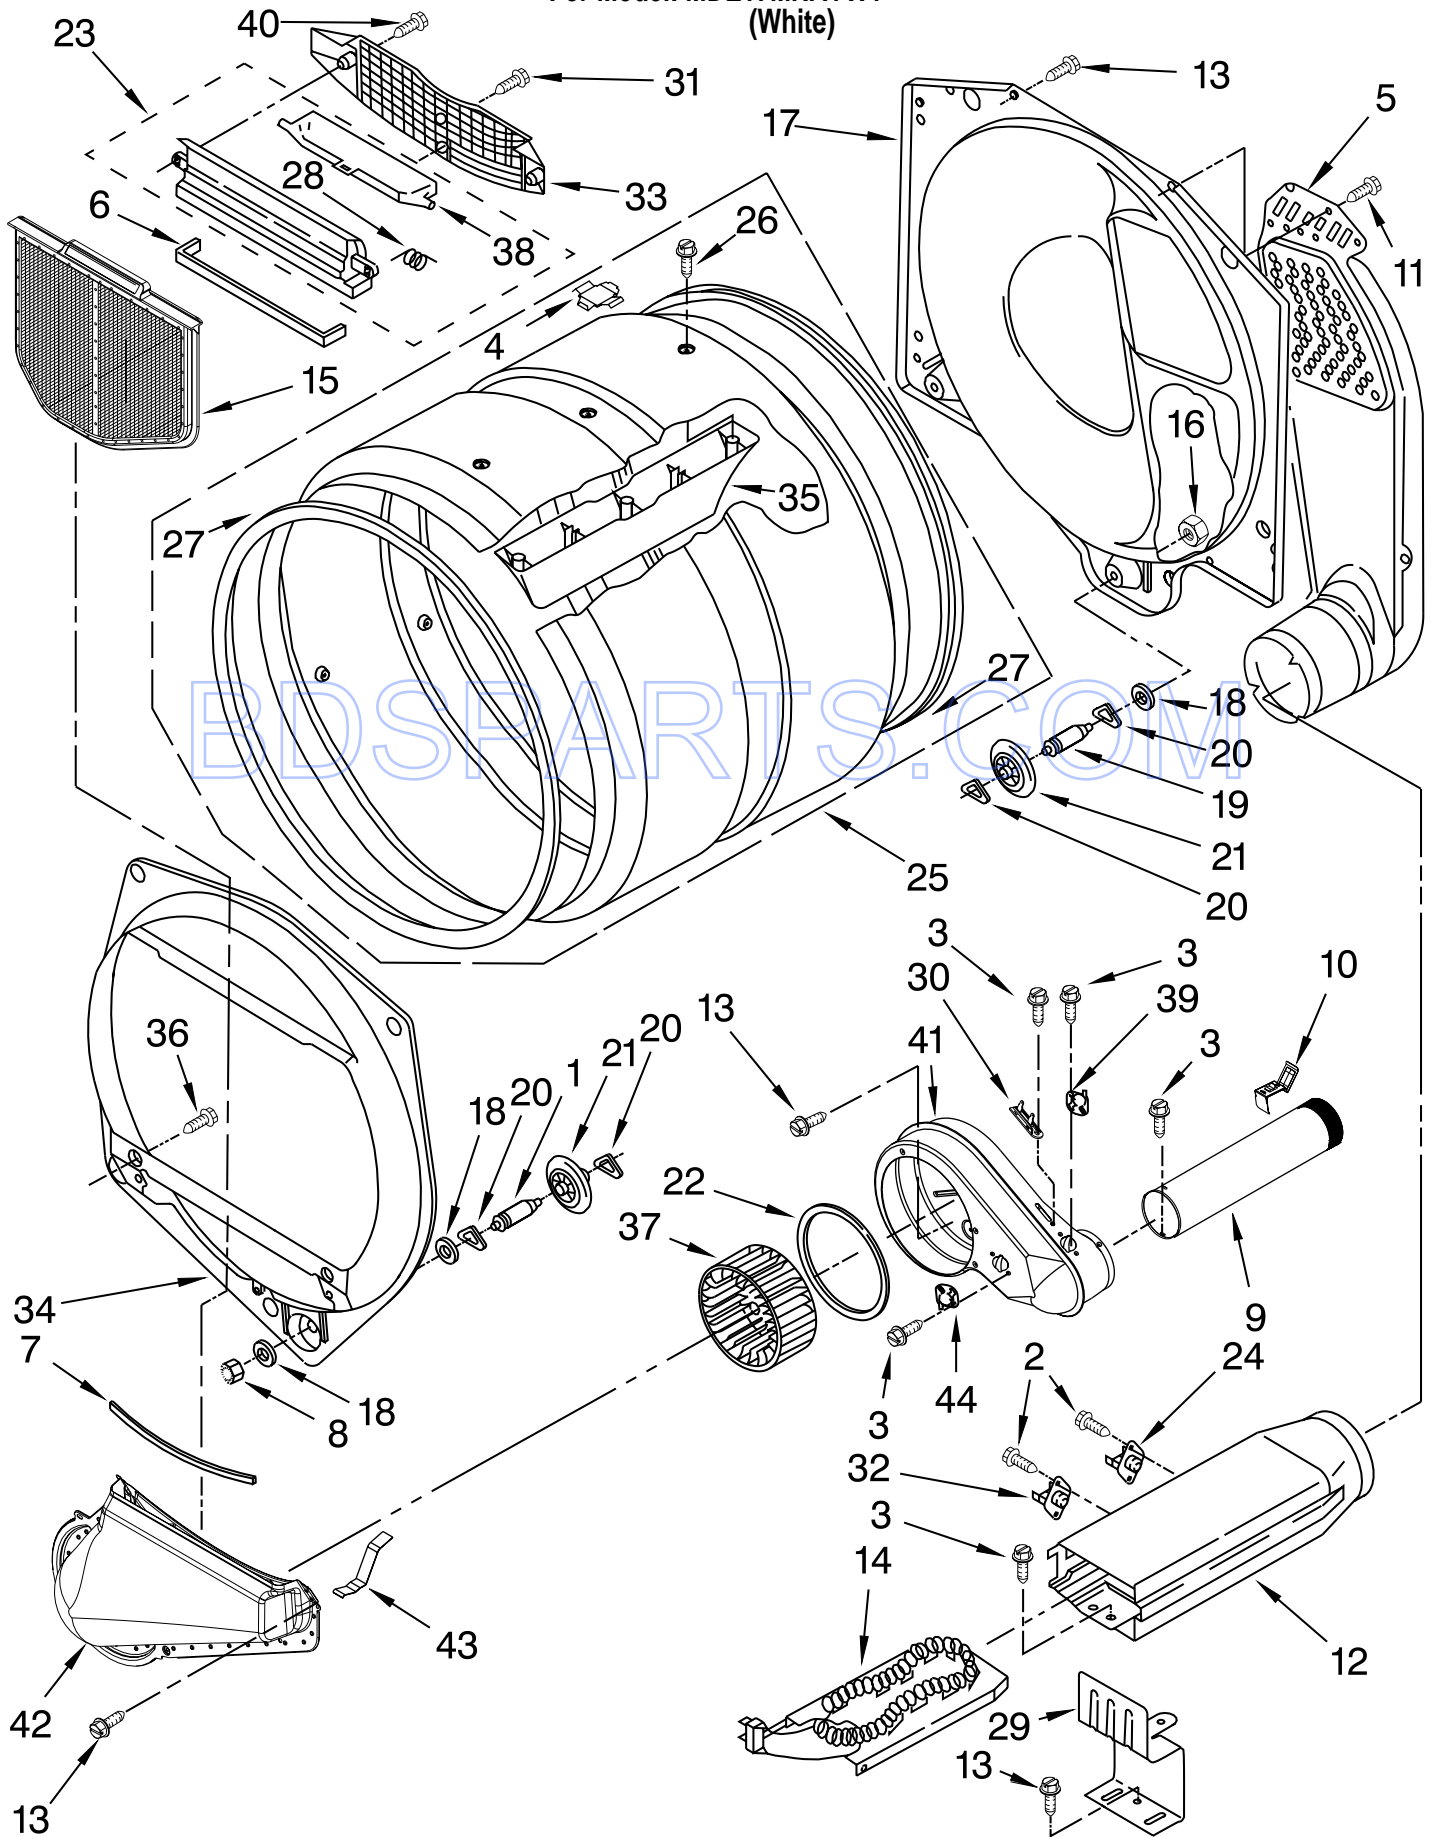

BULKHEAD PARTS

For Model: MDE17MNAYW1
(White)

FOR ORDERING INFORMATION REFER TO PARTS PRICE LIST

BULKHEAD PARTS

For Model: MDE17MNAYW1
(White)

Illus. No.	Part No.	DESCRIPTION
1	8575324	Shaft, R.H. Thread
2	90767	Screw
3	8533971	Screw
4	8066086	Drum Hole Plug
5	697354	Air Duct Assembly
6	697813	Seal, Outlet Housing
7	697814	Seal, Drum Front
8	3934666	Nut 3/8 x 16 (R.H.)
9	8066224	Exhaust Pipe
10	8572105	Clip
11	693995	Screw
12	3392537	Box, Heater
13	3390647	Screw
14	3387748	Element, Heater
15	W10049370	Screen, Lint
16	W10001120	Nut, 3/8-16 (L.H.)
17	3387809	Bulkhead, Rear
18	3387459	Washer, Support
19	8575325	Shaft, L.H. Thread
20	690997	Ring, Tri
21	8536973	Roller, Support
22	697770	Seal, Cover Plate
23	8563755	Housing, Outlet
24	8318314	Cut-Off, Thermal (Includes Illus. 32)
25	8318215	Drum Complete
26	W10219342	Screw
27	W10166807	Seal, Drum
28	3394986	Spring, Lint Screen
29	8066099	Bracket, Heater Box
30	3392519	Thermal Fuse
31	487909	Screw
32	3391914	Thermostat 295°F
33	8563756	Grill, Outlet
34	697557	Bulkhead, Front
35	697693	Baffle, Drum
36	3357011	Screw
37	W10168564	Wheel, Blower
38	8563758	Door, Lint Screen
39	W10178809	Thermostat 140°F Cycling
40	3387230	Screw
41	W10135254	Housing, Blower
42	8066168	Lint Duct Assembly
43	8066208	Clip Spring
44	W10131836	Thermostat 155°F Electronic

BDS PARTS.COM