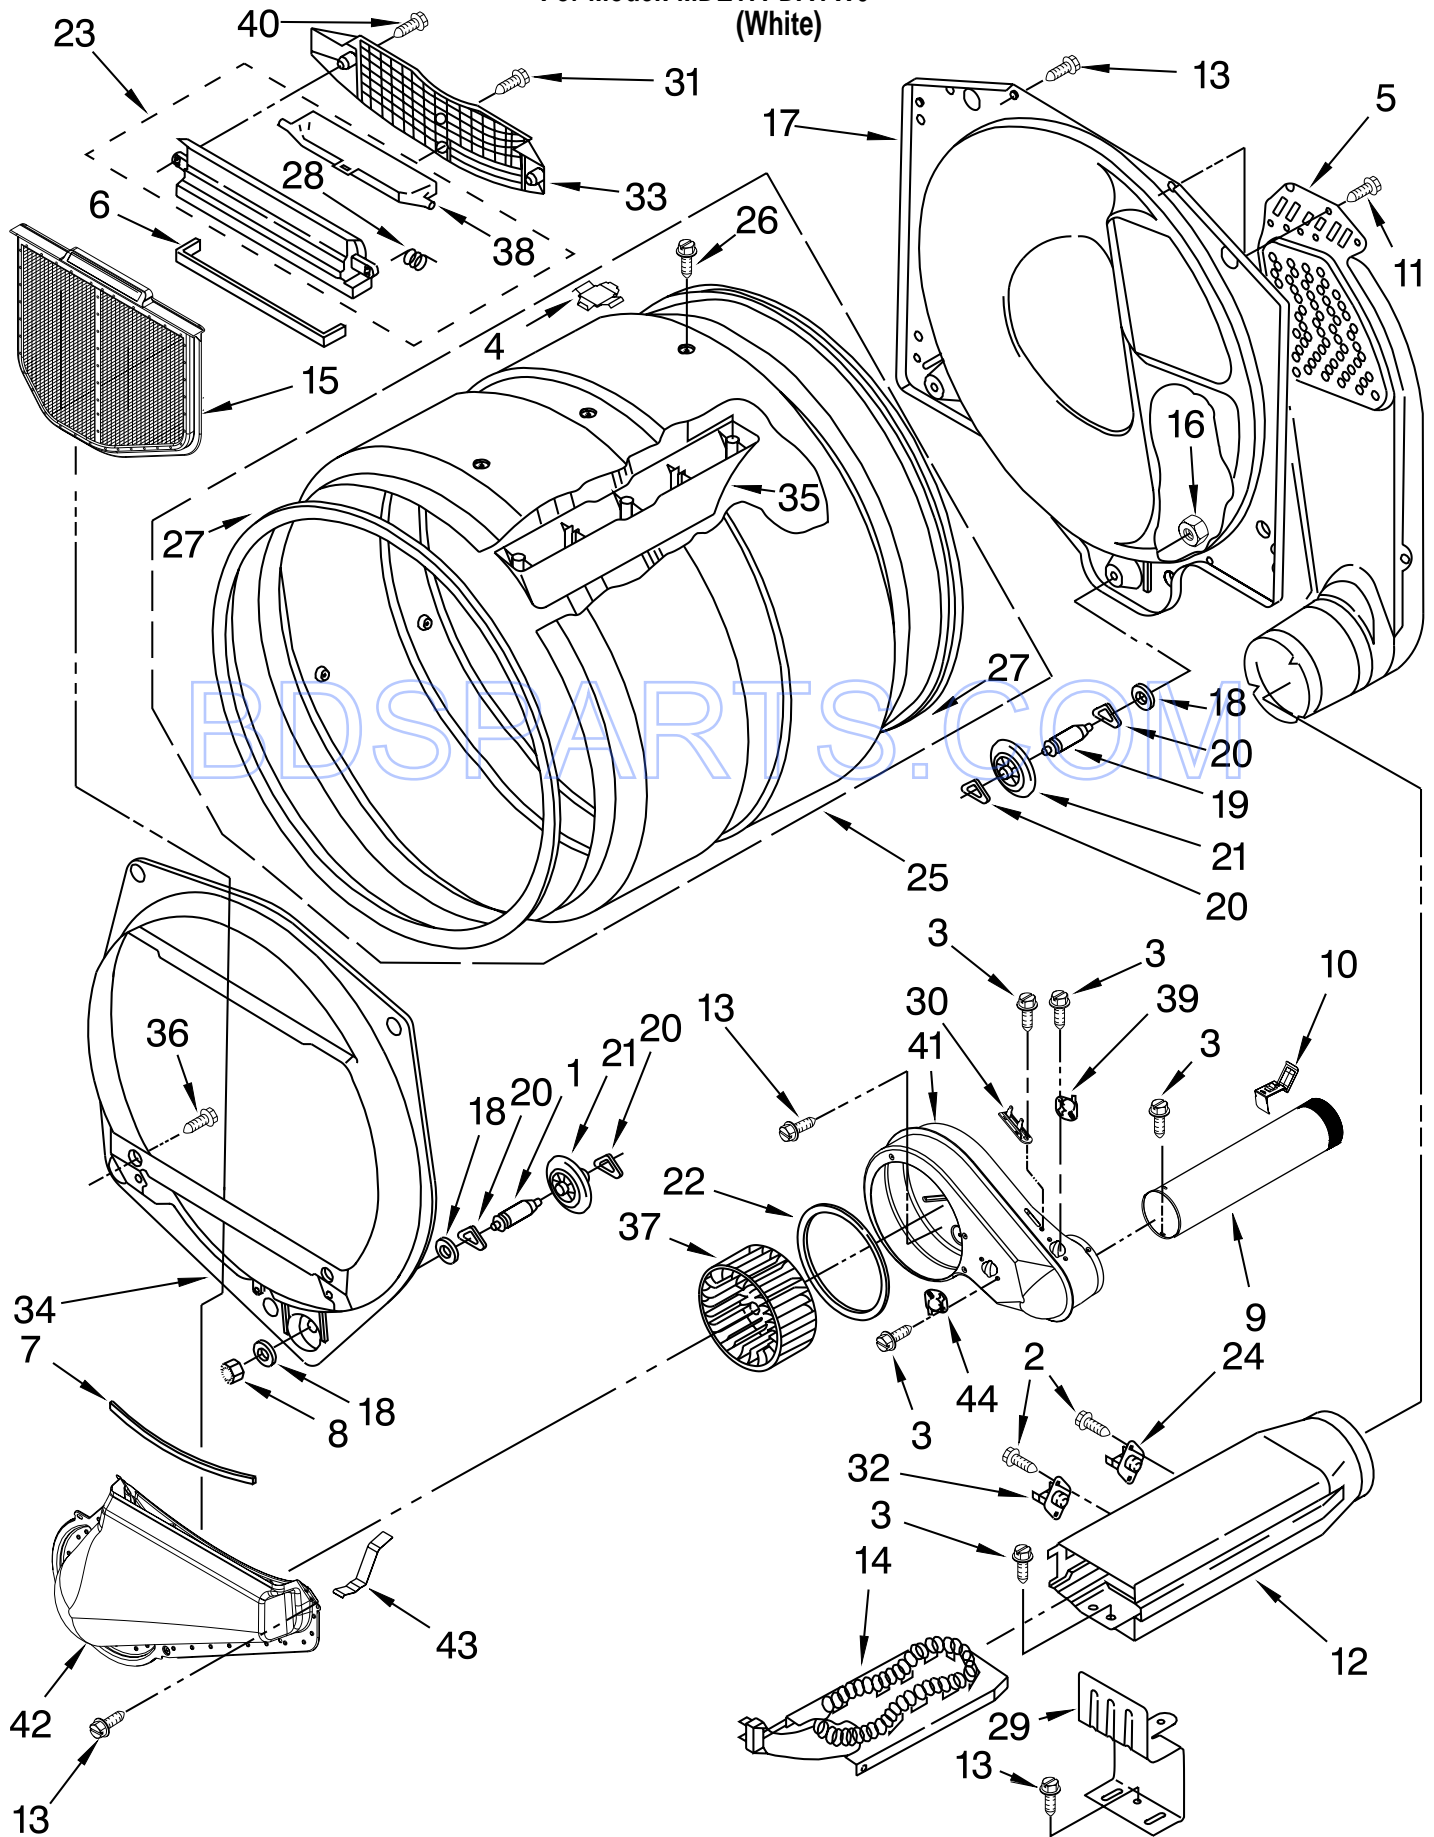

BULKHEAD PARTS

For Model: MDE17PDAYW0

(White)

FOR ORDERING INFORMATION REFER TO PARTS PRICE LIST

BULKHEAD PARTS

For Model: MDE17PDAYW0
(White)

Illus. No.	Part No.	DESCRIPTION
1	8575324	Shaft, R.H. Thread
2	90767	Screw
3	8533971	Screw
4	8066086	Drum Hole Plug
5	697354	Air Duct Assembly
6	697813	Seal, Outlet Housing
7	697814	Seal, Drum Front
8	3934666	Nut 3/8 x 16 (R.H.)
9	8066224	Exhaust Pipe
10	8572105	Clip
11	693995	Screw
12	3392537	Box, Heater
13	3390647	Screw
14	3387748	Element, Heater
15	W10049370	Screen, Lint
16	W10001120	Nut, 3/8-16 (L.H.)
17	3387809	Bulkhead, Rear
18	3387459	Washer, Support
19	8575325	Shaft, L.H. Thread
20	690997	Ring, Tri
21	8536973	Roller, Support
22	697770	Seal, Cover Plate
23	8563755	Housing, Outlet
24	8318314	Cut-Off, Thermal (Includes Illus. 32)
25	8318215	Drum Complete
26	W10109200	Screw
27	W10166807	Seal, Drum
28	3394986	Spring, Lint Screen
29	8066099	Bracket, Heater Box
30	3392519	Thermal Limiter
31	487909	Screw
32	3391914	Thermostat 295°F
33	8563756	Grill, Outlet
34	697557	Bulkhead, Front
35	697693	Baffle, Drum
36	3357011	Screw
37	W10168564	Wheel, Blower
38	8563758	Door, Lint Screen
39	W10131836	Thermostat 155°F Cycling
40	3387230	Screw
41	W10135254	Housing, Blower
42	8066168	Lint Duct Assembly
43	8066208	Clip Spring
44	W10133284	Thermostat 140°F Electronic

BDSF PARTS.COM