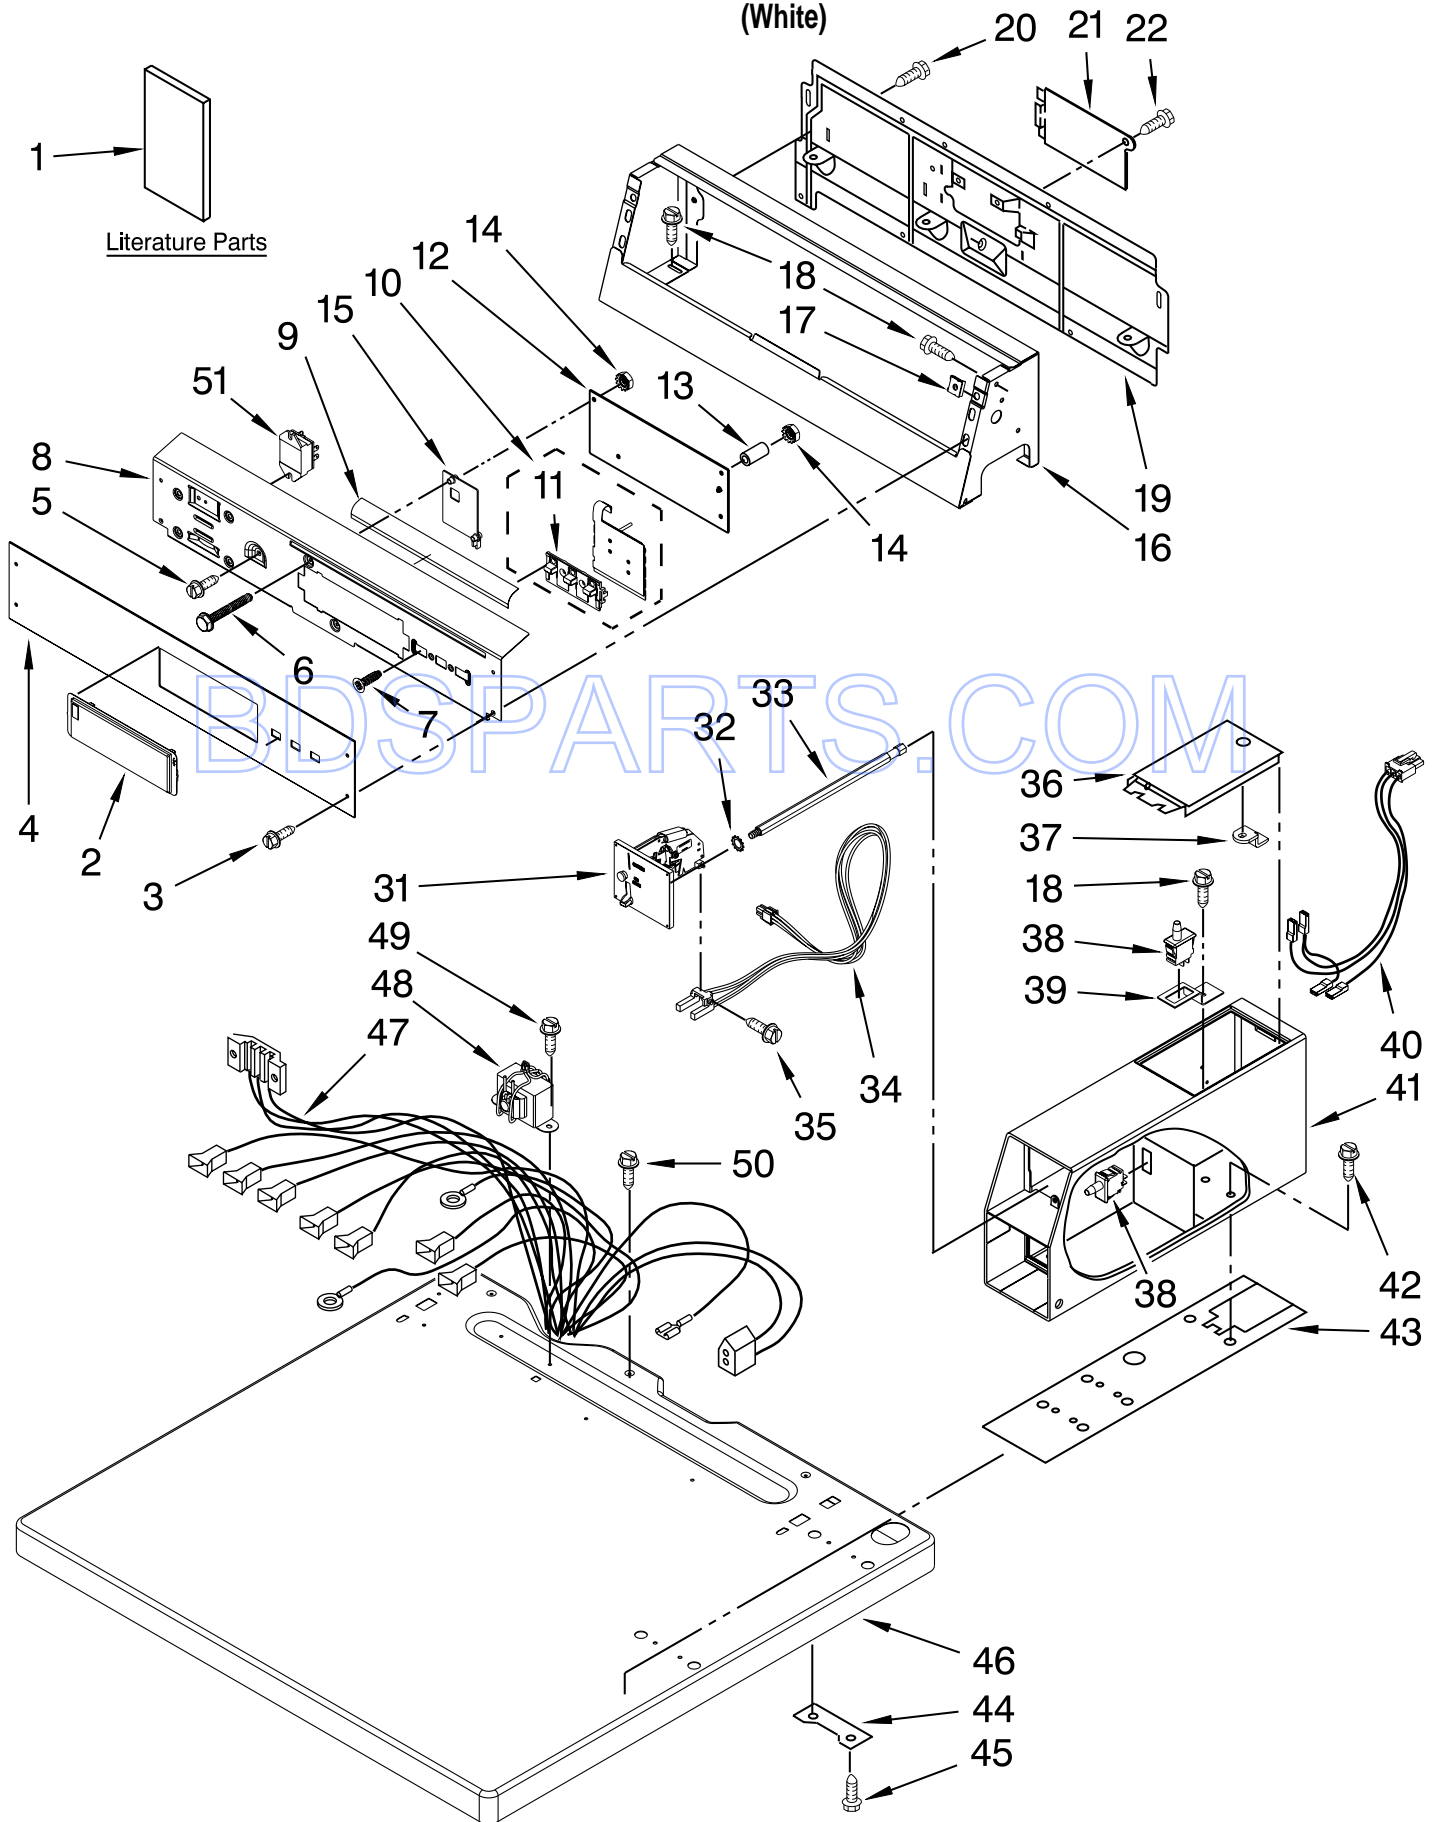

PARTS LIST

for

**MAYTAG<sup>®</sup>**

BDSPARTS.COM

**COMMERCIAL  
ELECTRIC DRYER**

**MODEL**

**MDE17PDAYW0**

# TOP AND CONSOLE PARTS

For Model: MDE17PDAYW0

(White)

FOR ORDERING INFORMATION REFER TO PARTS PRICE LIST

# TOP AND CONSOLE PARTS

For Model: MDE17PDAYW0

(White)

Illus. No.	Part No.	DESCRIPTION	Illus. No.	Part No.	DESCRIPTION	Illus. No.	Part No.	DESCRIPTION
1		Literature Parts	15	W10161476	Shield, Probing	39	W10133508	Bracket, Service
	W10135134	Instructions	16	W10137299	Console	40	W10139456	Harness, Wire
		Installation	17	W10131123	Nut, #8 U Type			Sensor Switch
	W10135150	Tech Sheet	18	W10139210	Screw	41	W10136645	Meter Case
	W10135135	Repair Parts List	19	3978608	Panel, Rear (Upper)	42		Bolt, Meter Case Mounting
2	W10131114	Cover, Display	20	3390647	Screw		3353994	5/16-18 X 2 1/2
3	W10131119	Screw	21	8576583	Cover, Terminal Block		3349065	5/16-24 X 1.00
4	W10135181	Facia / Overlay	22	3390814	Screw	43	3954812	Cushion, Meter Case
5	W10142728	Nut, 8-32 x 3/8	31	W10133242	Coin Drop Assy.	44	3347825	Plate Mounting
6	W10137322	Screw	32	W10068270	Washer	45	98445	Screw
7	W10140652	Screw	33	W10137319	Hex Bar Bolt	46	W10136707	Top
8	W10124214	Bracket, Control	34	W10130178	Coin Optic Sensor Assembly	47	W10130183	Harness, Main
9	W10133515	Deflector	35	W10142655	Screw	48	W10131839	Transformer 120 To 22.5 VAC
10	W10135233	Puch Button & Switch Assembly	36	3351136	Door, Service	49	8533971	Screw
11	W10131113	Push Button	37	W10145154	Cam, Commercial Lock	50	3400000	Screw
12	W10130081	Control Board	38	W10131838	Switch, Vault & Service Door	51	W10133335	Relay, Motor
13	W10133514	Spacer						
14	W10139046	Nut, 6-32						