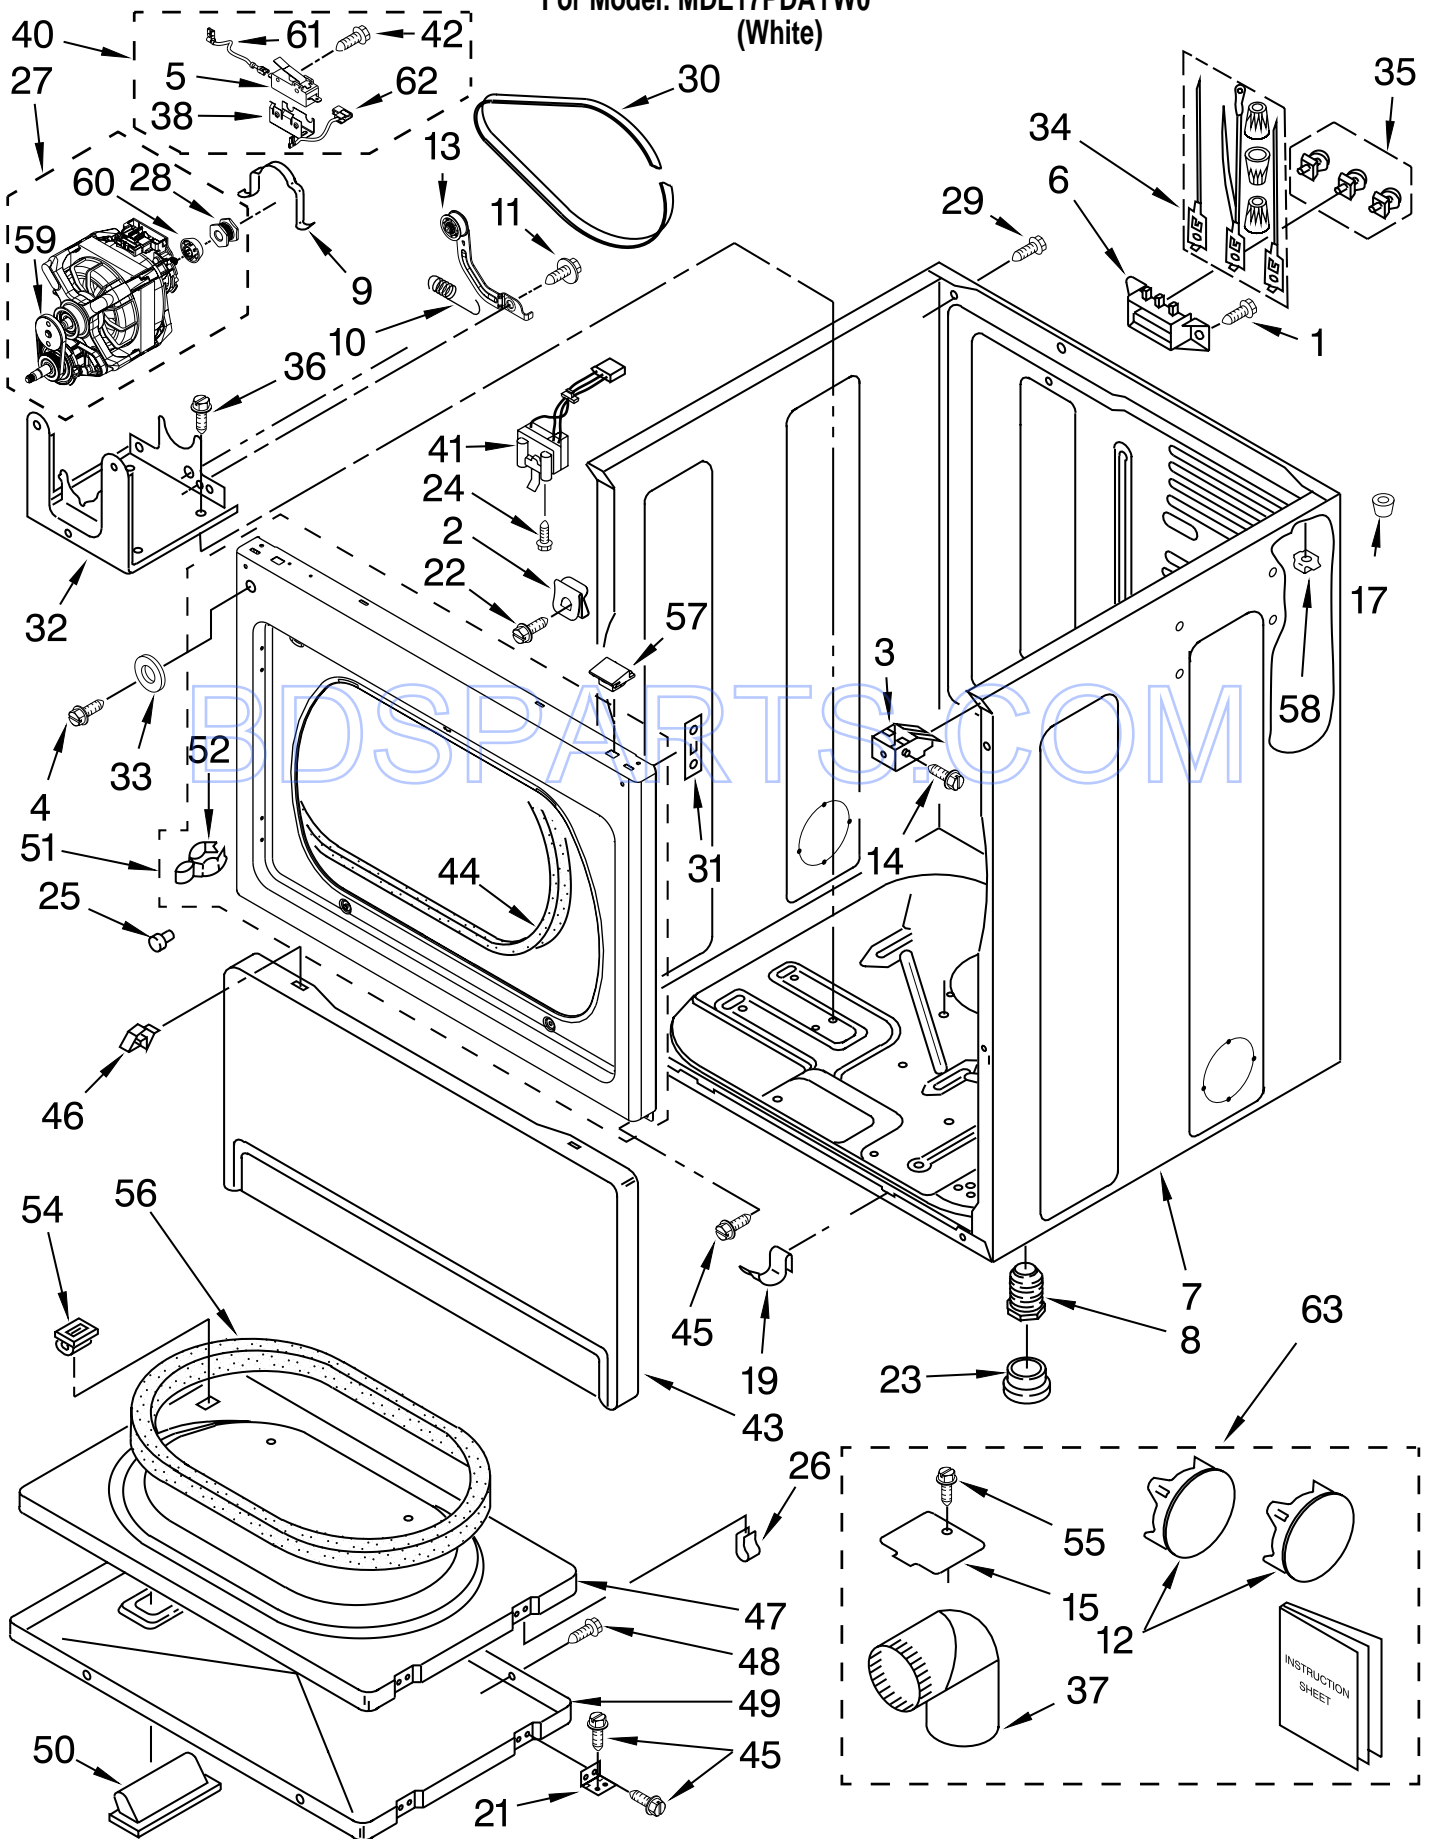

CABINET PARTS

For Model: MDE17PDAYW0
(White)

FOR ORDERING INFORMATION REFER TO PARTS PRICE LIST

CABINET PARTS

For Model: MDE17PDAYW0
(White)

Illus. No.	Part No.	DESCRIPTION	Illus. No.	Part No.	DESCRIPTION	Illus. No.	Part No.	DESCRIPTION
1	3393008	Screw	23	3391943	Boot, Foot	45	342055	Screw
2	W10131123	Nut, #8 U Type	24	697773	Screw, 6-20 x 7/8	46	3388229	Retainer
3	3391846	Clip, Front Panel	25	693152	Bumper	47	3392563	Door, Rear
4	3400077	Screw	26	3389249	Nut, "U"	48	694091	Screw
5	8564010	Switch, Broken Belt	27	W10139766	Motor Assembly (60 Hz.)	49	3387872	Door, Front
6	3397659	Block, Terminal	28	3394341	Pulley	50	3389522	Handle, Door
7	8310656	Cabinet	29	8533974	Screw	51	3393081	Front Panel
8	3392100	Foot, Dryer (Plastic)	30	W10131172	Belt, Drive	52	696144	Strike, Door
	279810	Foot - Optional (Extended Length Package Of 2) (Not Included)	31	3390902	Clip, Door Hinge	54	3392538	Catch, Door Assembly
9	660658	Clamp, Motor	32	W10135695	Bracket, Motor	55	3390647	Screw
10	3387374	Spring, Idler	33	3392186	Washer	56	3390735	Seal, Door
11	3389420	Retainer, Idler	34	279318	Terminal, Brass & Tinned (3) (Includes Ill. 35)	57	345670	Lock, Top
12	697750	Plug, Multivent	35	279393	Terminal Block Screw Kit (For Terminal Block)	58	90406	Cage Nut
13	W10141380	Idler Assembly	36	3390663	Screw	59	3405160	Belt, Poly V
14	3391915	Screw	37	279731	4" - 90° Elbow	60	3393657	Belt, Restrain
15	3394331	Plate, Cover	38	8564011	Bracket, Switch	61	8539891	Wire, Belt-Switch-To-Protector
17	356674	Cone, Wedge	40	W10155571	Switch Assembly	62	8539892	Wire, Motor-To-Belt-Switch
19	297092	Clip	41	3406109	Door Switch Assembly	Optional Parts Not Included		
21	3389247	Hinge And Pin	42	W10002600	Screw	Dryer Exhaust Kit (For Side & Bottom Venting)		
22	W10131119	Screw	43	697215	Panel, Toe			
			44	3387242	Seal, Front Panel			
						63	279818	White