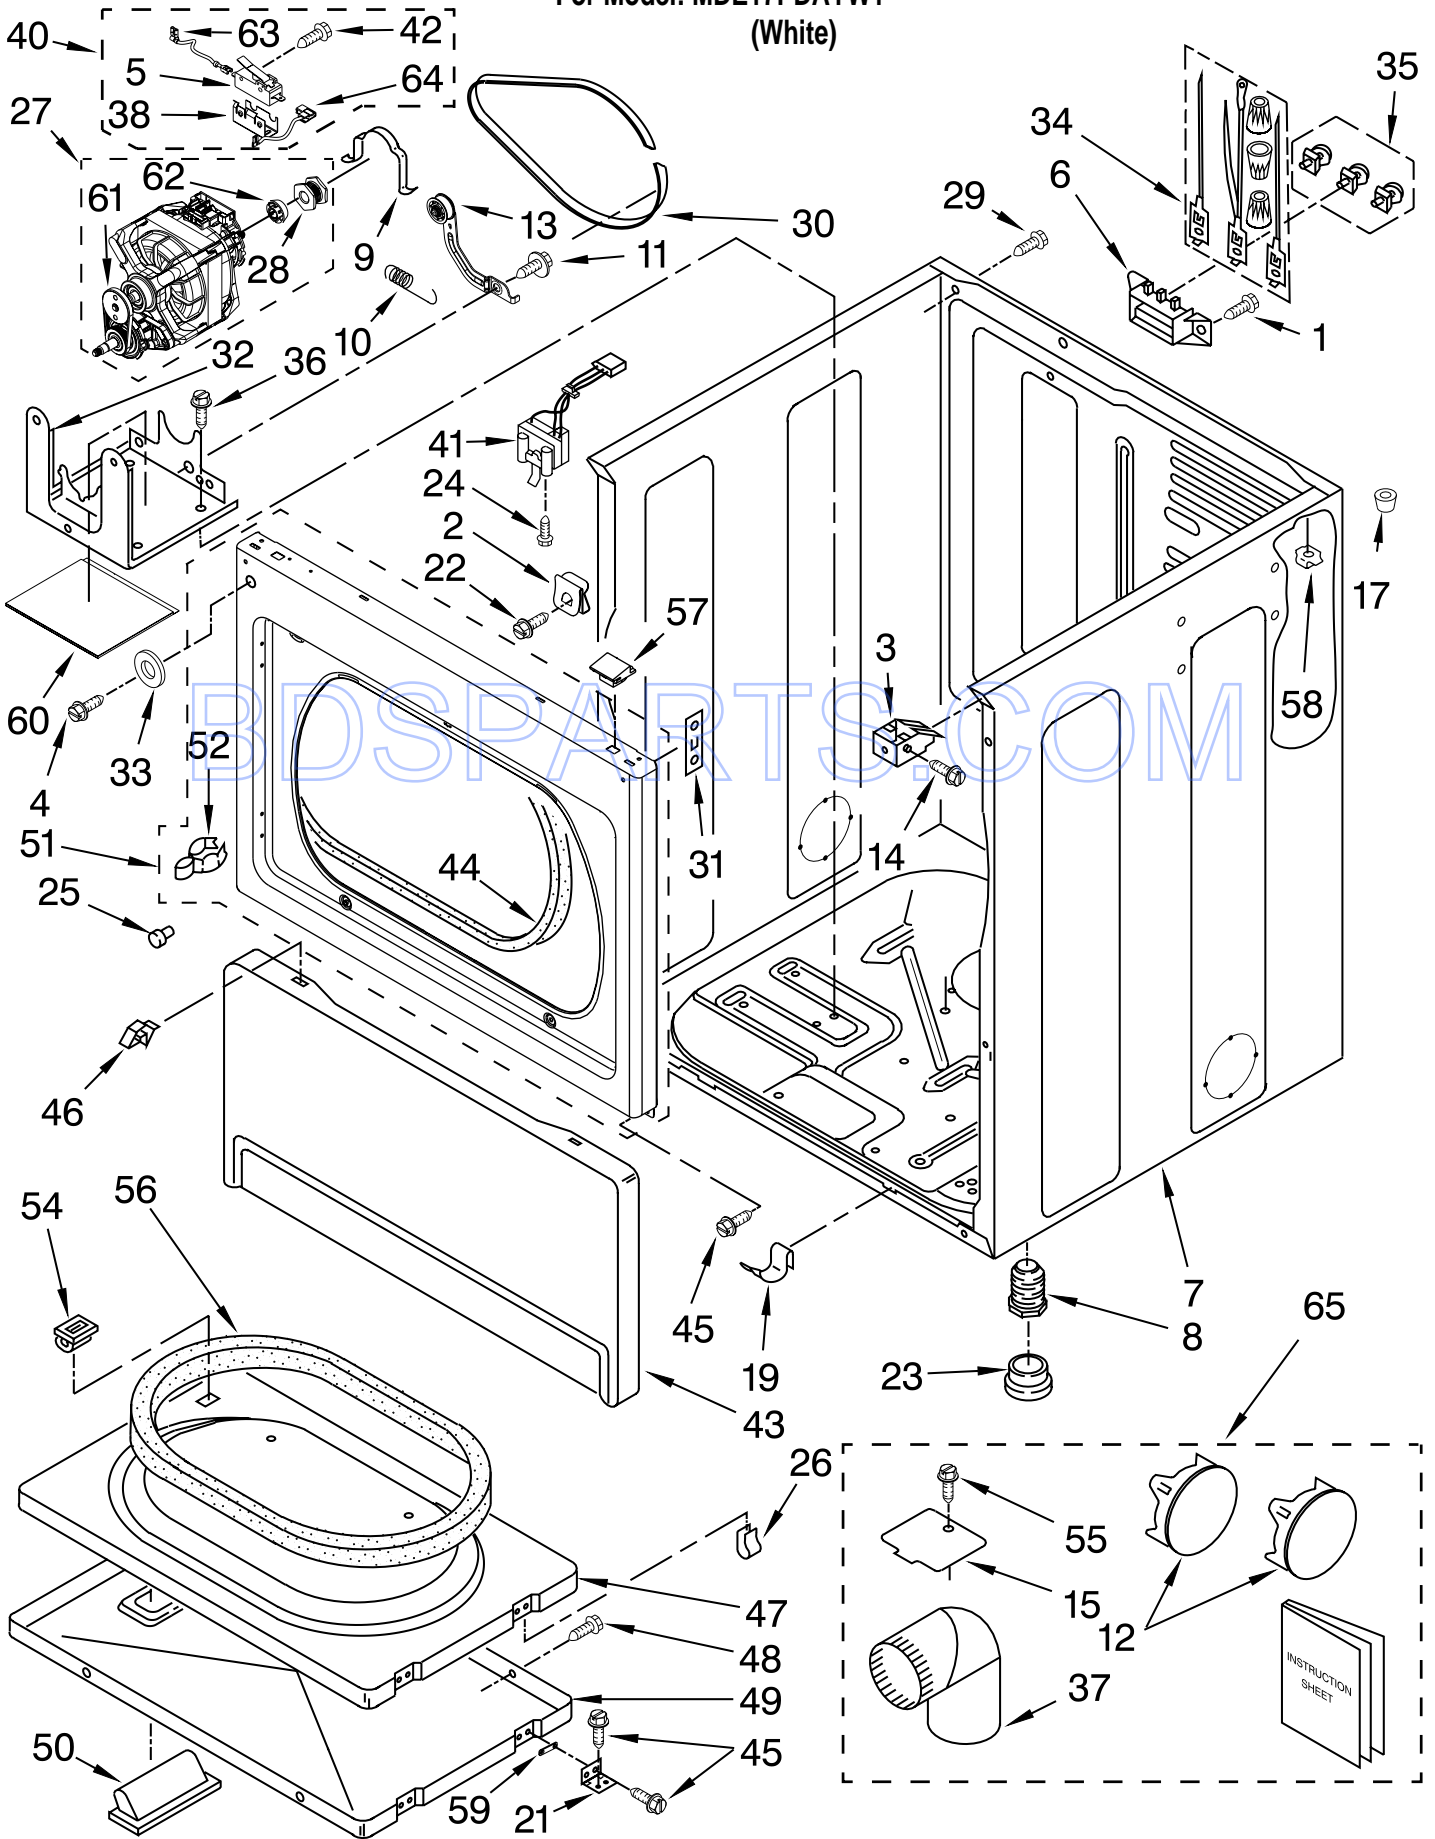

CABINET PARTS

For Model: MDE17PDAYW1

(White)

FOR ORDERING INFORMATION REFER TO PARTS PRICE LIST

CABINET PARTS

For Model: MDE17PDAYW1

(White)

Illus. No.	Part No.	DESCRIPTION	Illus. No.	Part No.	DESCRIPTION	Illus. No.	Part No.	DESCRIPTION
1	3393008	Screw	27	W10139766	Motor Assembly (60 Hz.)	50	W10116360	Handle, Door
2	W10131123	Nut, #8 U Type	28	3394341	Pulley	51	W10192882	Front Panel
3	3391846	Clip, Front Panel	29	8533974	Screw	52	696144	Strike, Door
4	3400077	Screw	30	W10131172	Belt, Drive	54	3392538	Catch, Door Assembly
5	8564010	Switch, Broken Belt	31	3390902	Clip, Door Hinge	55	3390647	Screw
6	3397659	Block, Terminal	32	W10135695	Bracket, Motor	56	3390735	Seal, Door
7	8310656	Cabinet	33	3392186	Washer	57	345670	Lock, Top
8	3392100	Foot, Dryer (Plastic)	34	279318	Terminal, Brass & Tinned (3) (Includes Ill. 35)	58	90406	Cage Nut
	279810	Foot – Optional (Extended Length Package Of 2) (Not Included)	35	279393	Terminal Block Screw Kit (For Terminal Block)	59	W10191265	Plug, Hinge Screw
9	660658	Clamp, Motor	36	3390663	Screw	60	W10212660	Sound Pad, Motor
10	3387374	Spring, Idler	37	279731	4" – 90° Elbow	61	3405160	Belt, Poly V
11	3389420	Retainer, Idler	38	8564011	Bracket, Switch	62	3393657	Belt, Restrain
12	697750	Plug, Multivent	40	W10155571	Switch Assembly	63	W10167613	Wire, Belt–Switch–To–Protector
13	W10141380	Idler Assembly	41	3406109	Door Switch Assembly	64	8539892	Wire, Motor–To–Belt Switch
14	3391915	Screw	42	W10002600	Screw	Optional Parts Not Included		
15	3394331	Plate, Cover	43	697215	Panel, Toe	Dryer Exhaust Kit		
17	356674	Cone, Wedge	44	3387242	Seal, Front Panel	(For Side & Bottom Venting)		
19	297092	Clip	45	342055	Screw			
21	3389247	Hinge And Pin	46	3388229	Retainer			
22	W10131119	Screw	47	3392563	Door, Rear			
23	3391943	Boot, Foot	48	694091	Screw			
24	697773	Screw	49	3387872	Door, Front			
25	693152	Bumper				65	279818	White
26	3389249	Nut, "U"