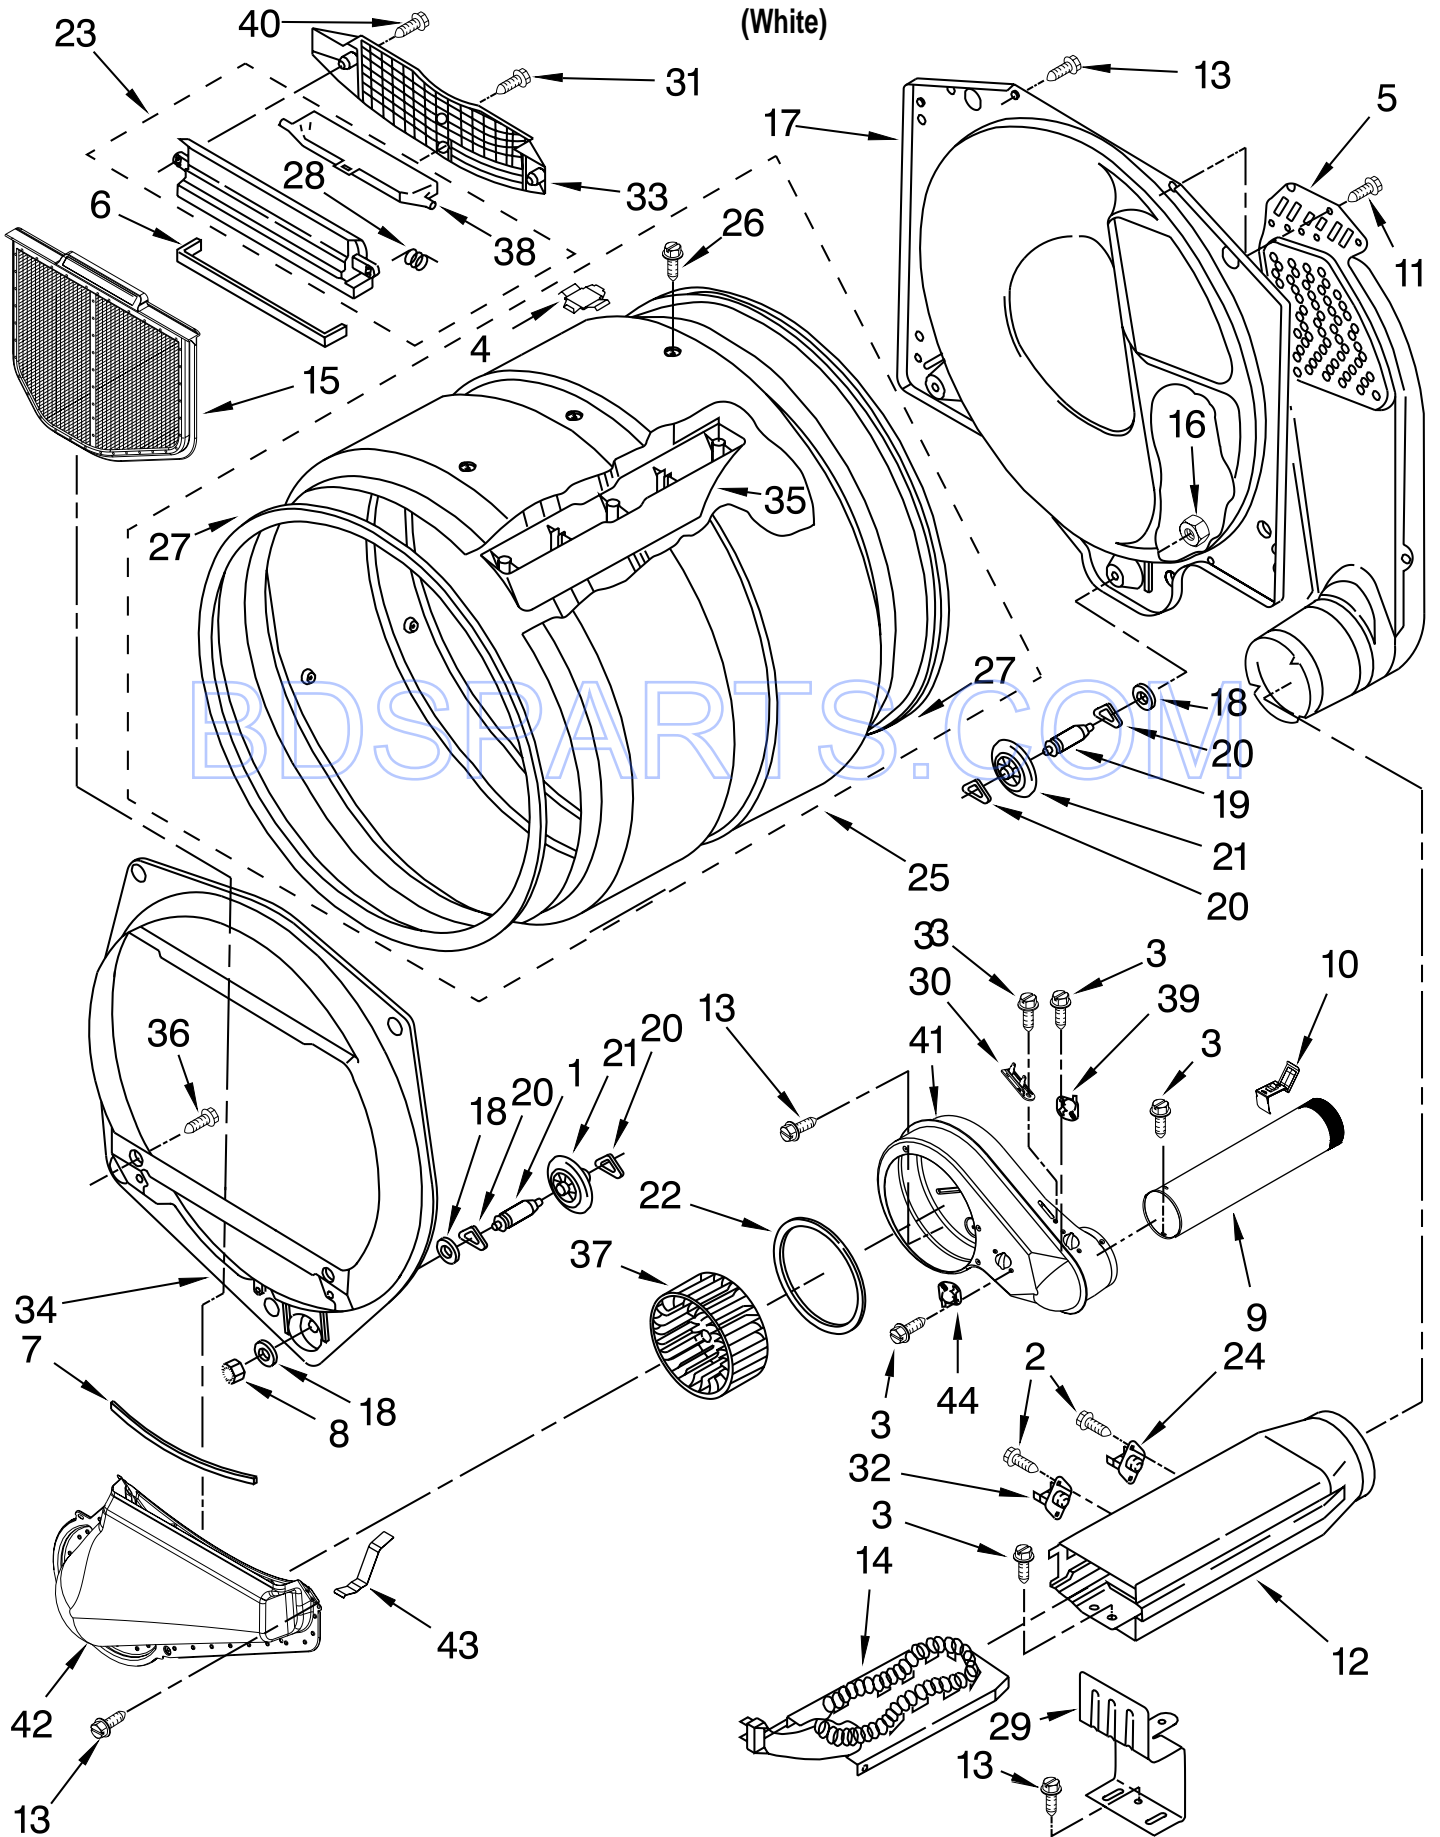

BULKHEAD PARTS

For Model: MDE17PDAYW1

(White)

FOR ORDERING INFORMATION REFER TO PARTS PRICE LIST

BULKHEAD PARTS

For Model: MDE17PDAYW1
(White)

Illus. No.	Part No.	DESCRIPTION	Illus. No.	Part No.	DESCRIPTION	Illus. No.	Part No.	DESCRIPTION
1	8575324	Shaft, R.H. Thread	16	W10001120	Nut,	30	3392519	Thermal Limiter
2	90767	Screw			3/8-16 (L.H.)	31	487909	Screw
3	8533971	Screw	17	3387809	Bulkhead, Rear	32	3391914	Thermostat 295°F
4	8066086	Drum Hole Plug	18	3387459	Washer, Support	33	8563756	Grill, Outlet
5	697354	Air Duct Assembly	19	8575325	Shaft, L.H. Thread	34	697557	Bulkhead, Front
6	697813	Seal, Outlet Housing	20	690997	Ring, Tri	35	697693	Baffle, Drum
7	697814	Seal, Drum Front	21	8536973	Roller, Support	36	3357011	Screw
8	3934666	Nut 3/8 x 16 (R.H.)	22	697770	Seal, Cover Plate	37	W10168564	Wheel, Blower
9	8066224	Exhaust Pipe	23	8563755	Housing, Outlet	38	8563758	Door, Lint Screen
10	8572105	Clip	24	8318314	Cut-Off, Thermal (Includes Illus. 32)	39	W10131836	Thermostat 155°F Cycling
11	693995	Screw	25	8318215	Drum Complete	40	3387230	Screw
12	3392537	Box, Heater	26	W10219342	Screw	41	W10135254	Housing, Blower
13	3390647	Screw	27	W10166807	Seal, Drum	42	8066168	Lint Duct Assembly
14	3387748	Element, Heater	28	3394986	Spring, Lint Screen	43	8066208	Clip Spring
15	W10049370	Screen, Lint	29	8066099	Bracket, Heater Box	44	W10193019	Thermostat 140°F Electronic