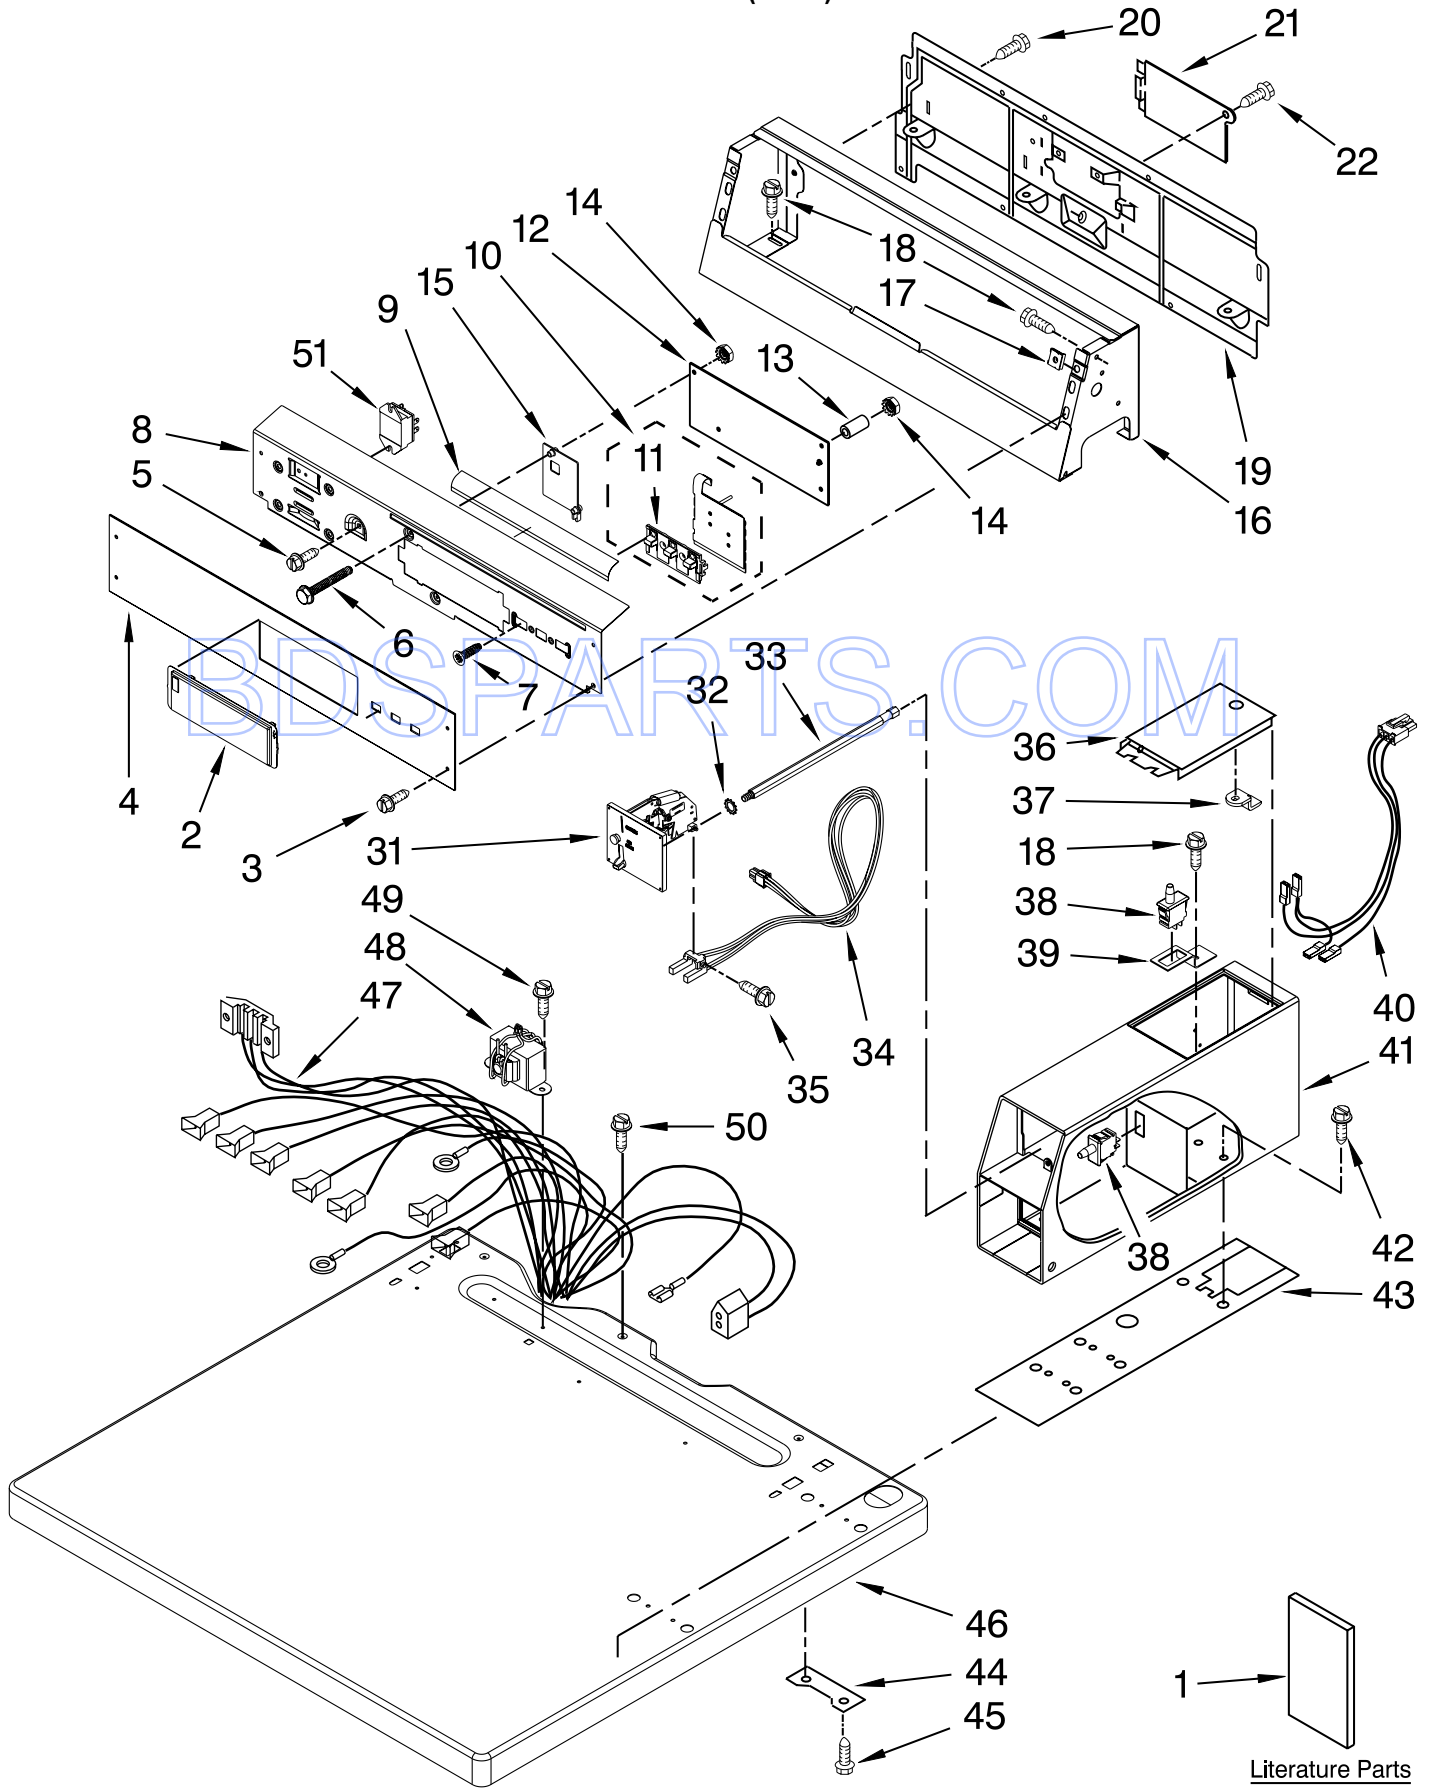

PARTS LIST

for

MAYTAG[®]

COMMERCIAL
ELECTRIC DRYER

MODEL

MDE17PDAYW1

TOP AND CONSOLE PARTS

For Model: MDE17PDAYW1

(White)

Literature Parts

FOR ORDERING INFORMATION REFER TO PARTS PRICE LIST

TOP AND CONSOLE PARTS

For Model: MDE17PDAYW1

(White)

Illus. No.	Part No.	DESCRIPTION	Illus. No.	Part No.	DESCRIPTION	Illus. No.	Part No.	DESCRIPTION
1		Literature Parts	15	W10161476	Shield, Probing	38	W10131838	Switch, Vault & Service Door
	W10184578	Instructions Installation	16	W10205153	Console	39	W10133508	Bracket, Service
	W10183571	Tech Sheet	17	W10131123	Nut, #8 U Type	40	W10139456	Harness, Wire Sensor Switch
	W10184587	Repair Parts List	18	W10139210	Screw	41	W10136645	Meter Case
2	W10131114	Cover, Display	19	3978608	Panel, Rear (Upper)	42		Bolt, Meter Case Mounting
3	W10131119	Screw	20	3390647	Screw		3353994	5/16-18 X 2 1/2
4	W10135181	Facia / Overlay	21	8576583	Cover, Terminal Block		3349065	5/16-24 X 1.00
5	W10142728	Nut, 8-32 x 3/8	22	3390814	Screw	43	3954812	Cushion, Meter Case
6	W10137322	Screw	31	W10133242	Coin Drop Assy.	44	3347825	Plate Mounting
7	W10140652	Screw	32	W10068270	Washer	45	98445	Screw
8	W10124214	Bracket, Control	33	W10137319	Hex Bar Bolt	46	W10136707	Top
9	W10133515	Deflector	34	W10130178	Coin Optic Sensor Assembly	47	W10130183	Harness, Main
10	W10135233	Puch Button & Switch Assembly	35	W10142655	Screw	48	W10131839	Transformer 120 To 22.5 VAC
11	W10131113	Push Button	36	3351136	Door, Service	49	8533971	Screw
12	W10130081	Control Board	37	W10156125	Cam, Commercial Lock	50	3400000	Screw
13	W10133514	Spacer				51	W10133335	Relay, Motor
14	W10139046	Nut, 6-32						