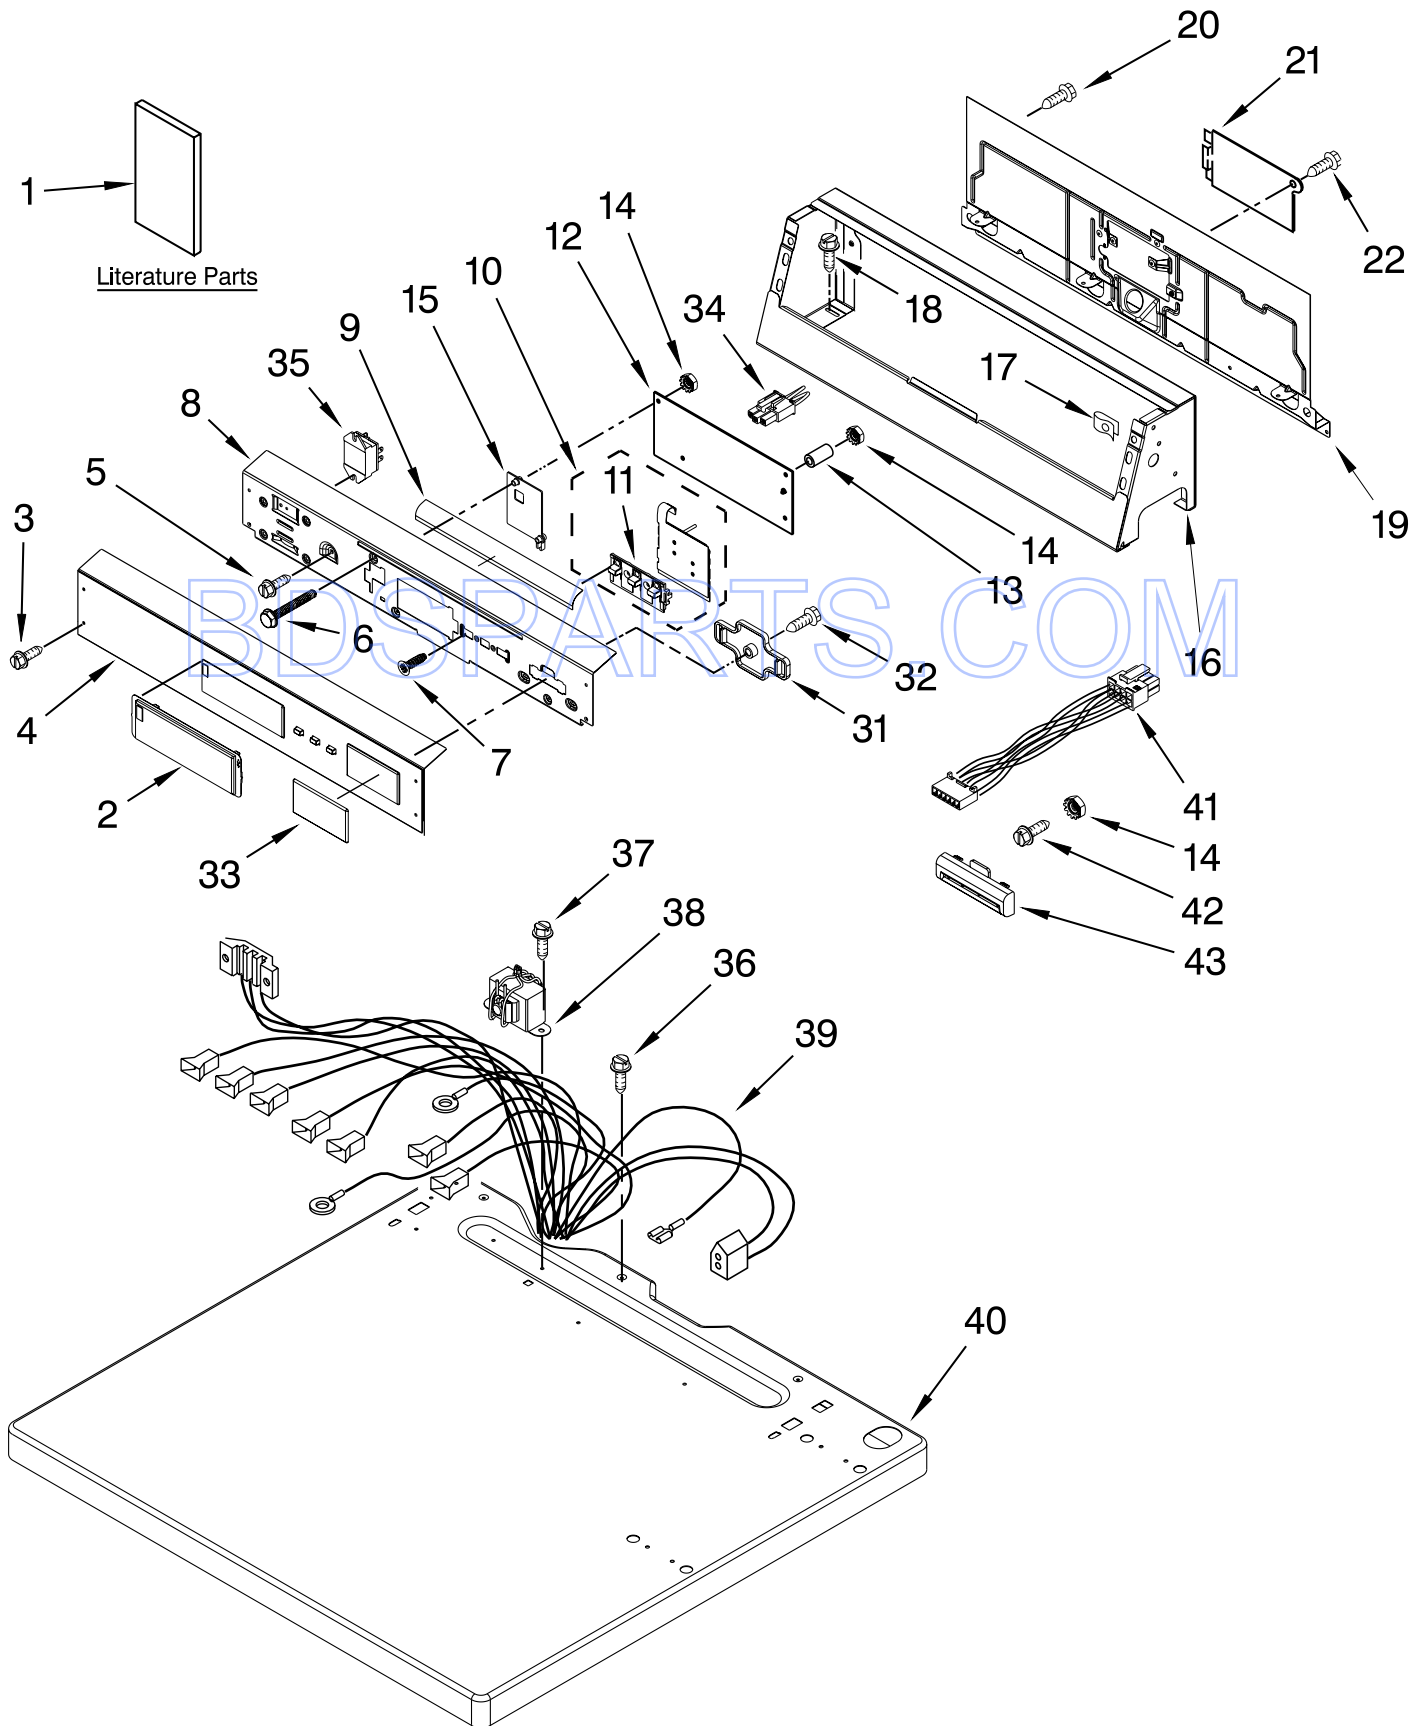

PARTS LIST

for

MAYTAG[®]

BDSPARTS.COM

COMMERCIAL ELECTRIC DRYER

MODEL NO.(S)

MDE17PRAYW1

TOP AND CONSOLE PARTS

For Model: MDE17PRAYW1

(White)

FOR ORDERING INFORMATION REFER TO PARTS PRICE LIST

TOP AND CONSOLE PARTS

For Model: MDE17PRAYW1

(White)

Illus. No.	Part No.	DESCRIPTION	Illus. No.	Part No.	DESCRIPTION	Illus. No.	Part No.	DESCRIPTION
1		Literature Parts	10	W10135233	Push Button & Switch Assembly	31	W10137770	Retainer, Card Reader Cover
	W10184578	Instructions Installation	11	W10131113	Push Button	32	3400618	Screw, 6-19 x 3/8
	W10135291	Instructions, Card Reader	12	W10130081	Control Board	33	W10137769	Cover, Card Reader
	W10183571	Tech Sheet	13	W10133514	Spacer	34	W10133282	Jumper, Service Vault Switch
	W10184591	Repair Parts List	14	W10139046	Nut, 6-32	35	W10133335	Relay, Motor
2	W10131114	Cover, Display	15	W10161476	Shield, Probing	36	3400000	Screw
3	W10131119	Screw	16	W10205150	Console	37	8533971	Screw
4	W10135182	Facia / Overlay	17	W10131123	Nut, #8 U Type	38	W10131839	Transformer 120 To 22.5 Vac
5	W10142728	Screw	18	W10139210	Screw	39	W10130183	Harness, Main
6	W10137322	Screw	19	8317305	Panel, Rear (Upper)	40	W10136704	Top
7	W10140652	Screw	20	3390647	Screw, 8-18 X 1/2	41	W10133304	Harness, Card Reader
8	W10124215	Bracket, Control	21	8576583	Cover, Terminal Block	42	W10143462	Screw
9	W10133515	Deflector	22	3390814	Screw	43	W10131115	Bezel