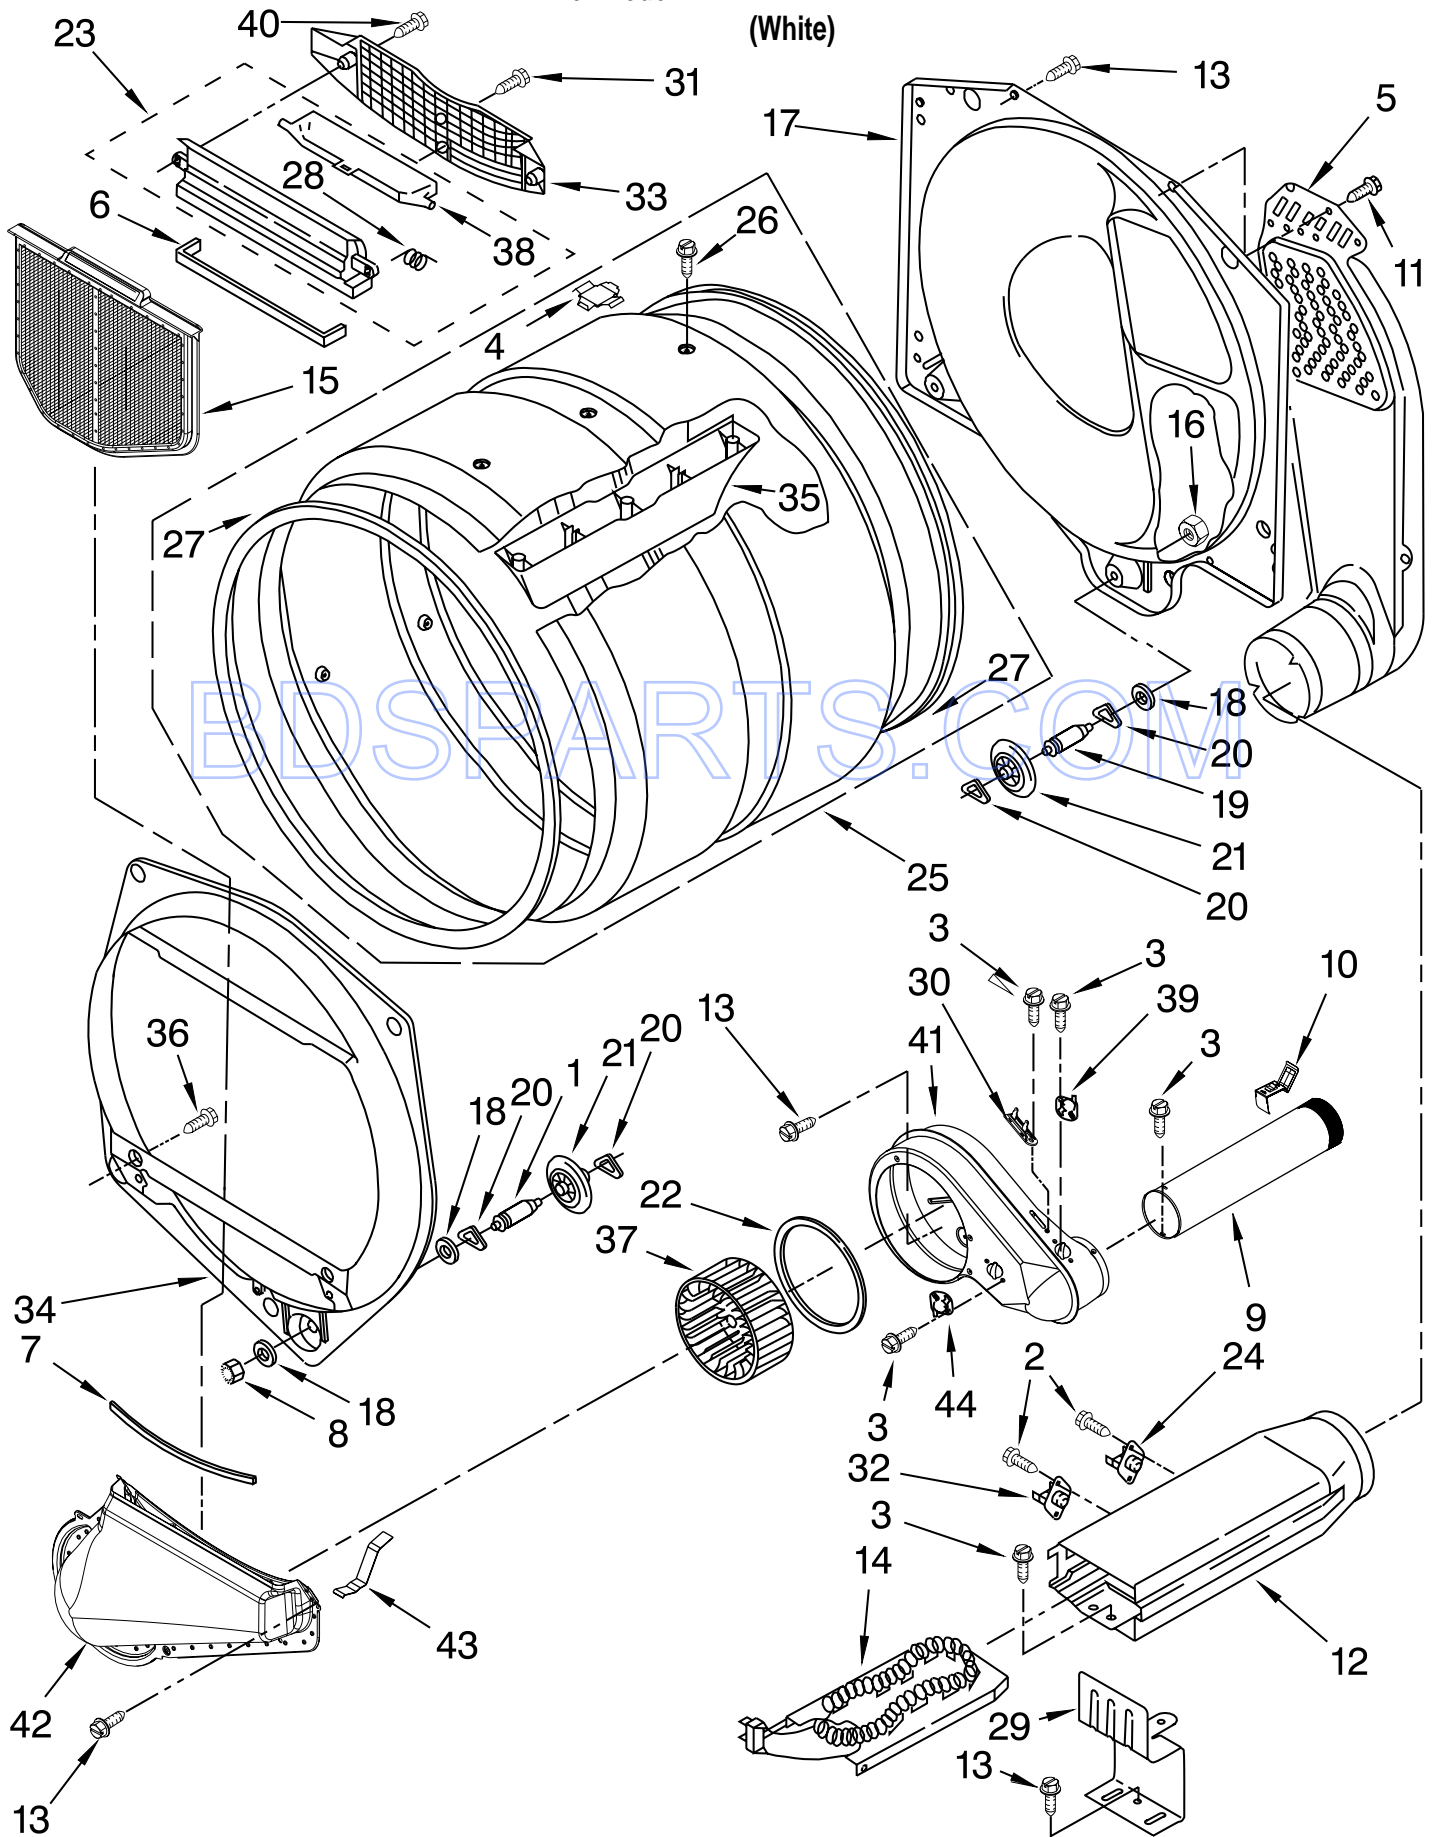

BULKHEAD PARTS

For Model: MDE17PRAYW1

(White)

FOR ORDERING INFORMATION REFER TO PARTS PRICE LIST

BULKHEAD PARTS

For Model: MDE17PRAYW1

(White)

Illus. No.	Part No.	DESCRIPTION	Illus. No.	Part No.	DESCRIPTION	Illus. No.	Part No.	DESCRIPTION
1	8575324	Shaft, R.H. Thread	16	W10001120	Nut, 3/8-16 (L.H.)	30	3392519	Thermal Fuse
2	90767	Screw	17	3387809	Bulkhead, Rear	31	487909	Screw
3	8533971	Screw	18	3387459	Washer, Support	32	3391914	Thermostat 295°F
4	8066086	Drum Hole Plug	19	8575325	Shaft, L.H. Thread	33	8563756	Grill, Outlet
5	697354	Air Duct Assembly	20	690997	Ring, Tri	34	697557	Bulkhead, Front
6	697813	Seal, Outlet Housing	21	8536973	Roller, Support	35	697693	Baffle, Drum
7	697814	Seal, Drum Front	22	697770	Seal, Cover Plate	36	3357011	Screw
8	3934666	Nut 3/8 x 16 (R.H.)	23	8563755	Housing, Outlet	37	W10168564	Wheel, Blower
9	8066224	Exhaust Pipe	24	8318314	Cut-Off, Thermal (Includes Illus. 32)	38	8563758	Door, Lint Screen
10	8572105	Clip	25	8318215	Drum Complete	39	W10193019	Thermostat 140°F Cycling
11	693995	Screw	26	W10219342	Screw	40	3387230	Screw
12	3392537	Box, Heater	27	W10166807	Seal, Drum	41	W10135254	Housing, Blower
13	3390647	Screw	28	3394986	Spring, Lint Screen	42	8066168	Lint Duct Assembly
14	3387748	Element, Heater	29	8066099	Bracket, Heater Box	43	8066208	Clip Spring
15	W10049370	Screen, Lint				44	W10131836	Thermostat 155°F Electronic