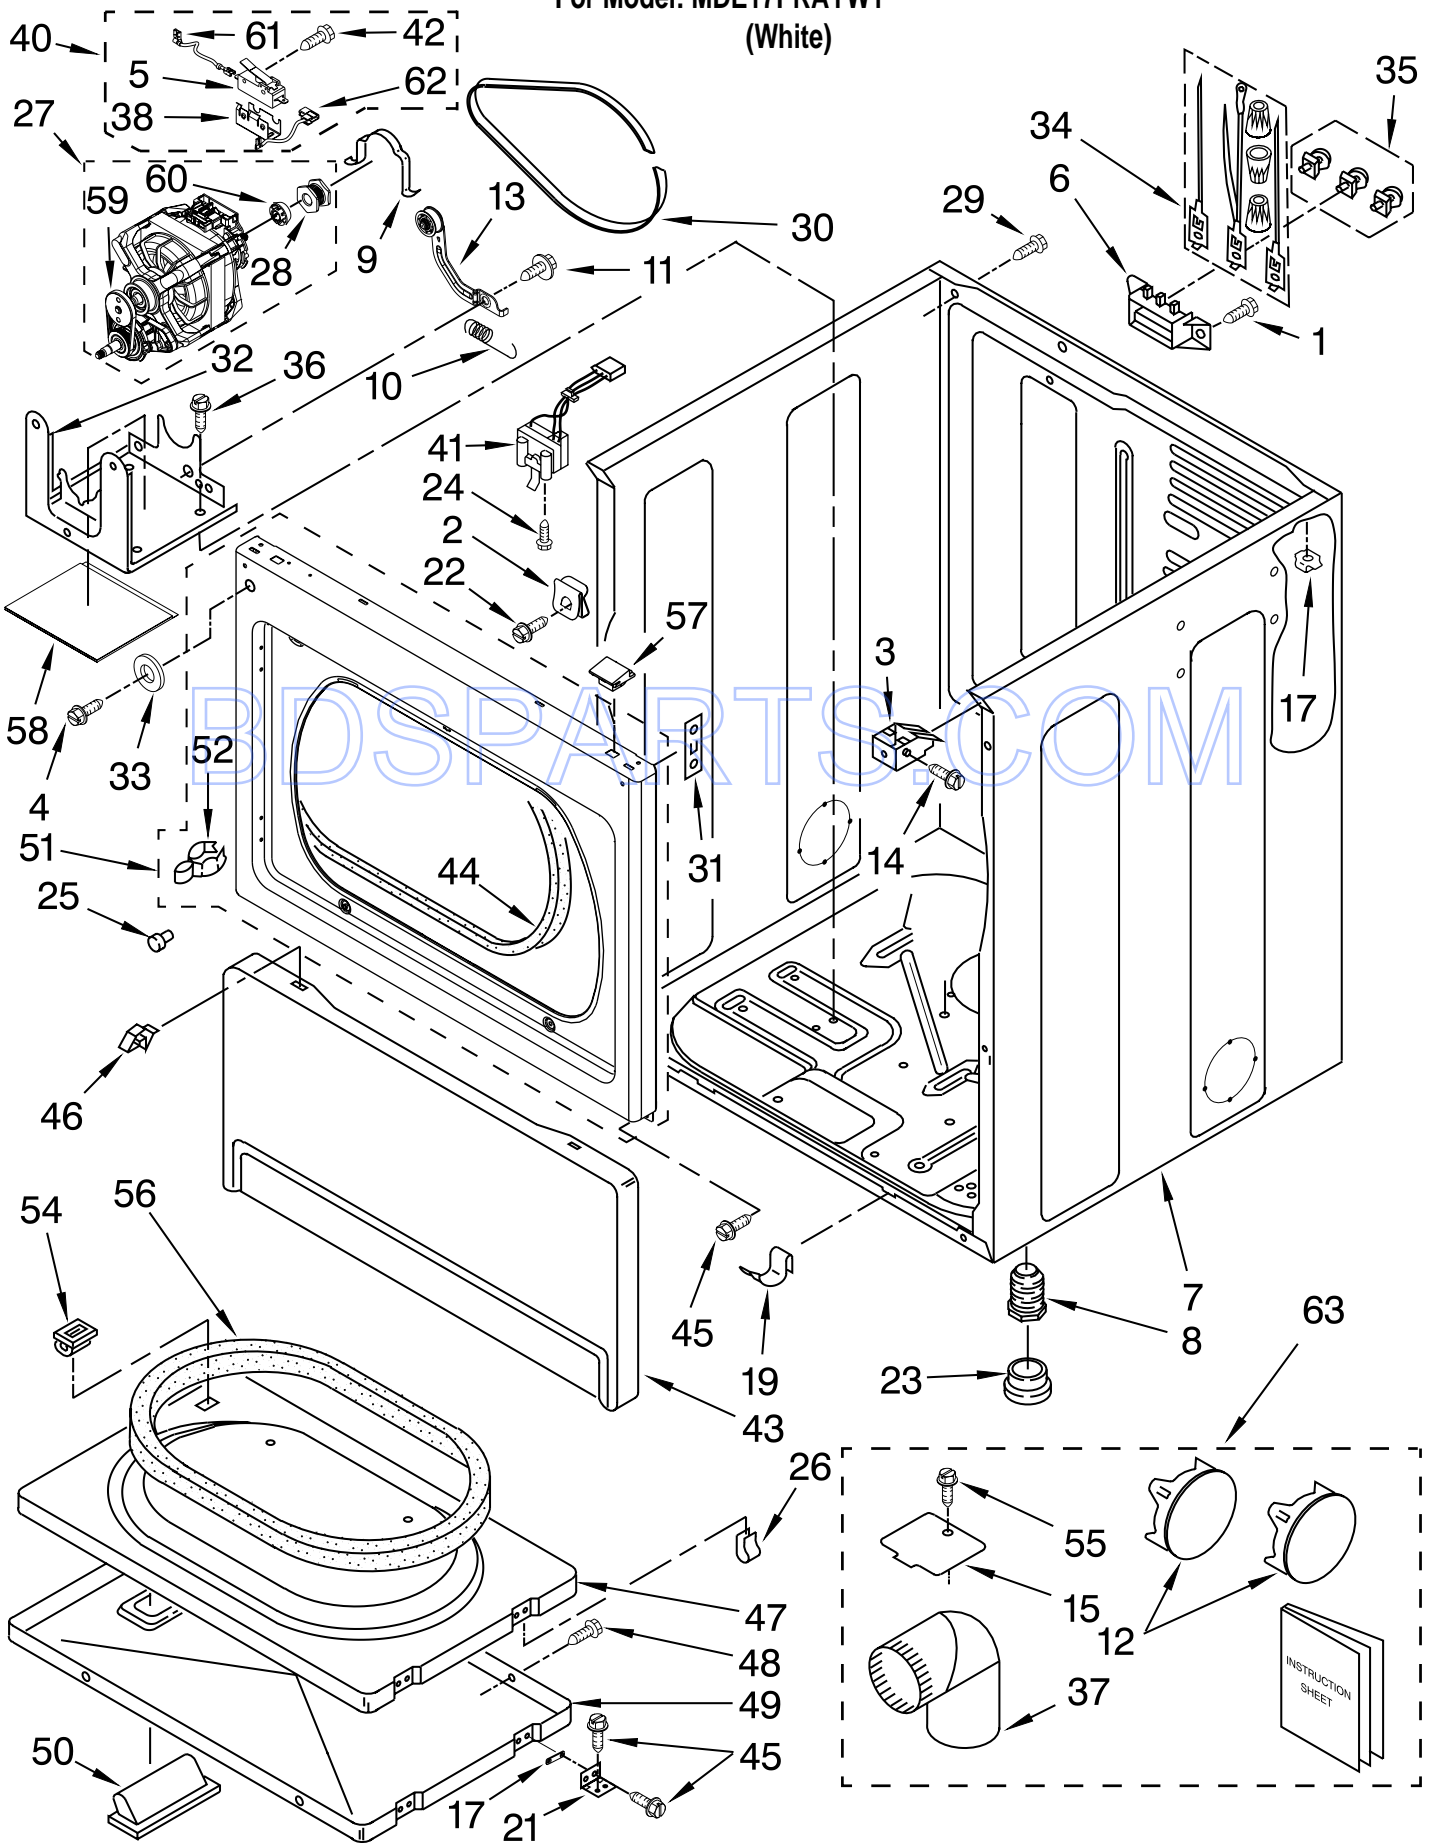

CABINET PARTS

For Model: MDE17PRAYW1

(White)

FOR ORDERING INFORMATION REFER TO PARTS PRICE LIST

CABINET PARTS

For Model: MDE17PRAYW1

(White)

Illus. No.	Part No.	DESCRIPTION	Illus. No.	Part No.	DESCRIPTION	Illus. No.	Part No.	DESCRIPTION
1	3393008	Screw	26	3389249	Nut, "U"	48	694091	Screw
2	W10131123	Nut, #8 U Type	27	W10139766	Motor Assembly (60 Hz.)	49	3387872	Door, Front
3	3391846	Clip, Front Panel	28	3394341	Pulley	50	W10116360	Handle, Door
4	3400077	Screw	29	8533974	Screw	51	W10192882	Front Panel
5	8564010	Switch, Broken Belt	30	W10131172	Belt, Drive	52	696144	Strike, Door
6	3397659	Block, Terminal	31	3390902	Clip, Door Hinge	54	3392538	Catch, Door Assembly
7	8310656	Cabinet	32	W10135695	Bracket, Motor	55	3390647	Screw
8	3392100	Foot, Dryer (Plastic)	33	3392186	Washer	56	3390735	Seal, Door
	279810	Foot – Optional (Extended Length Package Of 2) (Not Included)	34	279318	Terminal, Brass & Tinned (3) (Includes Ill. 35)	57	345670	Lock, Top
9	660658	Clamp, Motor	35	279393	Terminal Block Screw Kit (For Terminal Block)	58	W10212660	Sound Pad, Motor
10	3387374	Spring, Idler	36	3390663	Screw	59	3405160	Belt, Poly V
11	3389420	Retainer, Idler	37	279731	4" – 90° Elbow	60	3393657	Restrain, Belt
12	697750	Plug, Multivent	38	8564011	Bracket, Switch	61	W10167613	Wire, Belt-Switch-To-Protector
13	W10141380	Idler Assembly	40	W10155571	Switch Assembly	62	8539892	Wire, Motor-To-Belt Switch
14	3391915	Screw	41	3406109	Door Switch Assembly	Optional Parts Not Included		
15	3394331	Plate, Cover	42	W10002600	Screw	Dryer Exhaust Kit		
17	W10191265	Plug, Hinge Screw	43	697215	Panel, Toe	(For Side & Bottom Venting)		
19	297092	Clip	44	3387242	Seal, Front Panel	63 279818 White		
21	3389247	Hinge And Pin	45	342055	Screw			
22	W10131119	Screw	46	3388229	Retainer			
23	3391943	Boot, Foot	47	3392563	Door, Rear			
24	697773	Screw						
25	693152	Bumper