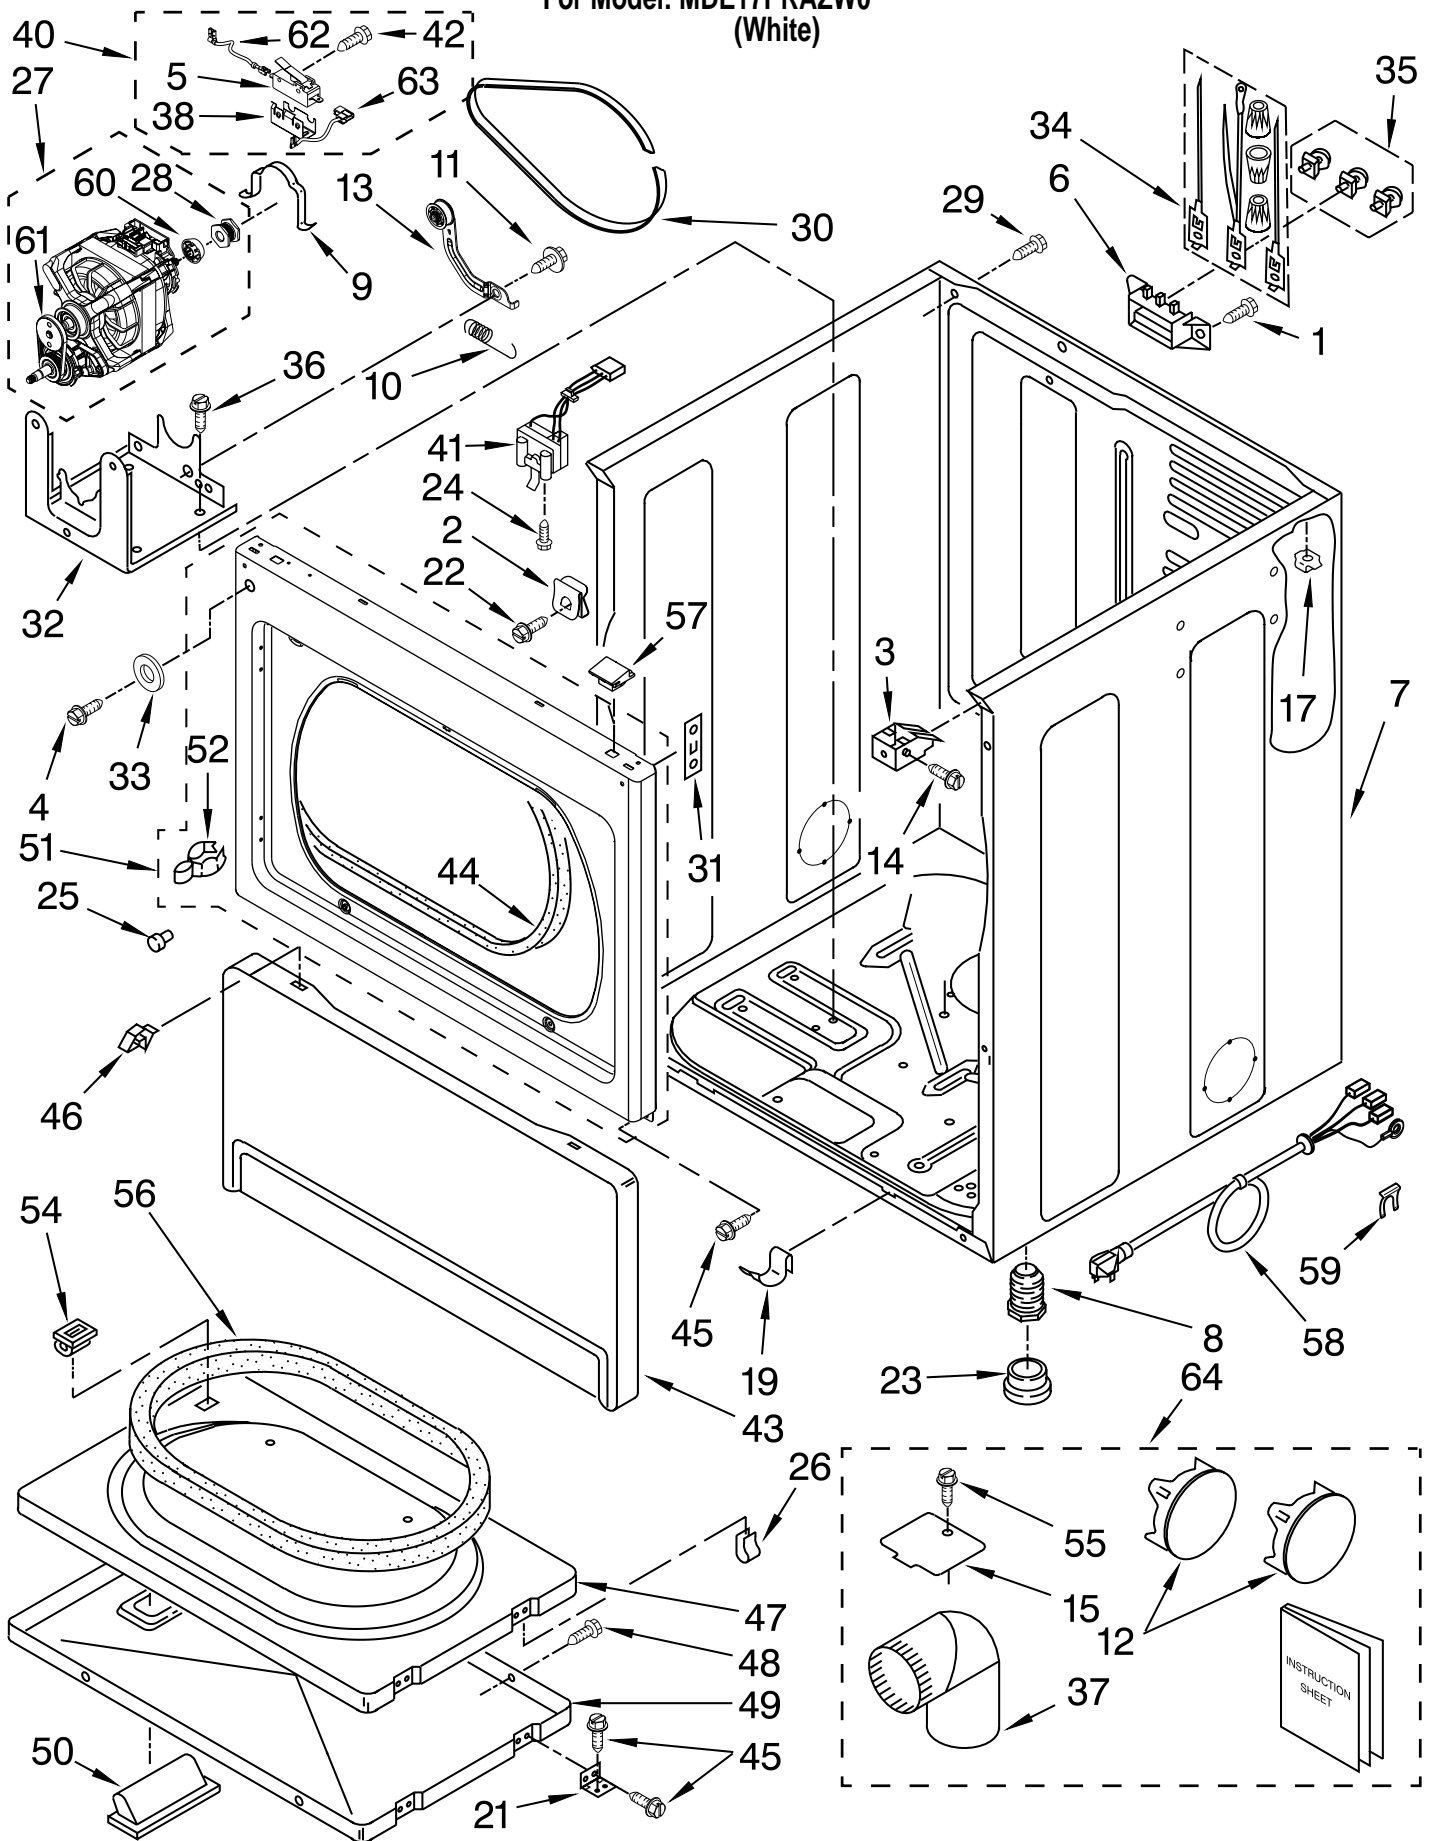

CABINET PARTS

For Model: MDE17PRAZW0
(White)

FOR ORDERING INFORMATION REFER TO PARTS PRICE LIST

CABINET PARTS

For Model: MDE17PRAZW0
(White)

Illus. No.	Part No.	DESCRIPTION	Illus. No.	Part No.	DESCRIPTION	Illus. No.	Part No.	DESCRIPTION
1	3393008	Screw	24	697773	Screw	47	3392563	Door, Rear
2	W10131123	Nut, #8 U Type	25	693152	Bumper	48	694091	Screw
3	3391846	Clip, Front Panel	26	3389249	Nut, "U"	49	3387872	Door, Front
4	3400077	Screw	27	W10139766	Motor Assembly (60 Hz.)	50	3389522	Handle, Door
5	8564010	Switch, Broken Belt	28	3394341	Pulley	51	3393081	Front Panel
6	3397659	Block, Terminal	29	8533974	Screw	52	696144	Strike, Door
7	8310656	Cabinet	30	W10131172	Belt, Drive	54	3392538	Catch, Door Assembly
8	3392100	Foot, Dryer (Plastic)	31	3390902	Clip, Door Hinge	55	3390647	Screw
	279810	Foot – Optional (Extended Length Package Of 2) (Not Included)	32	W10135695	Bracket, Motor	56	3390735	Seal, Door
9	660658	Clamp, Motor	33	3392186	Washer	57	345670	Lock, Top
10	3387374	Spring, Idler	34	279318	Terminal, Brass & Tinned (3) (Includes Ill. 35)	58	3394208	Power Cord
11	3389420	Retainer, Idler	35	279393	Terminal Block Screw Kit (For Terminal Block)	59	694415	Strain-Relief
12	697750	Plug, Multivent	36	3390663	Screw	60	3393657	Restrainer, Belt
13	W10141380	Idler Assembly	37	279731	4" – 90° Elbow	61	3405160	Belt, Poly V
14	3391915	Screw	38	8564011	Bracket, Switch	62	W10167613	Wire, Belt-Switch-To-Protector
15	3394331	Plate, Cover	40	W10155571	Switch Assembly	63	8539892	Wire, Motor-To-Belt-Switch
17	90406	Cage Nut	41	3406109	Door Switch Assembly	Optional Parts Not Included		
19	297092	Clip	42	W10002600	Screw	Dryer Exhaust Kit		
21	3389247	Hinge And Pin	43	697215	Panel, Toe	(For Side & Bottom Venting)		
22	W10131119	Screw	44	3387242	Seal, Front Panel			
23	3391943	Boot, Foot	45	342055	Screw			
			46	3388229	Retainer	64	279818	White