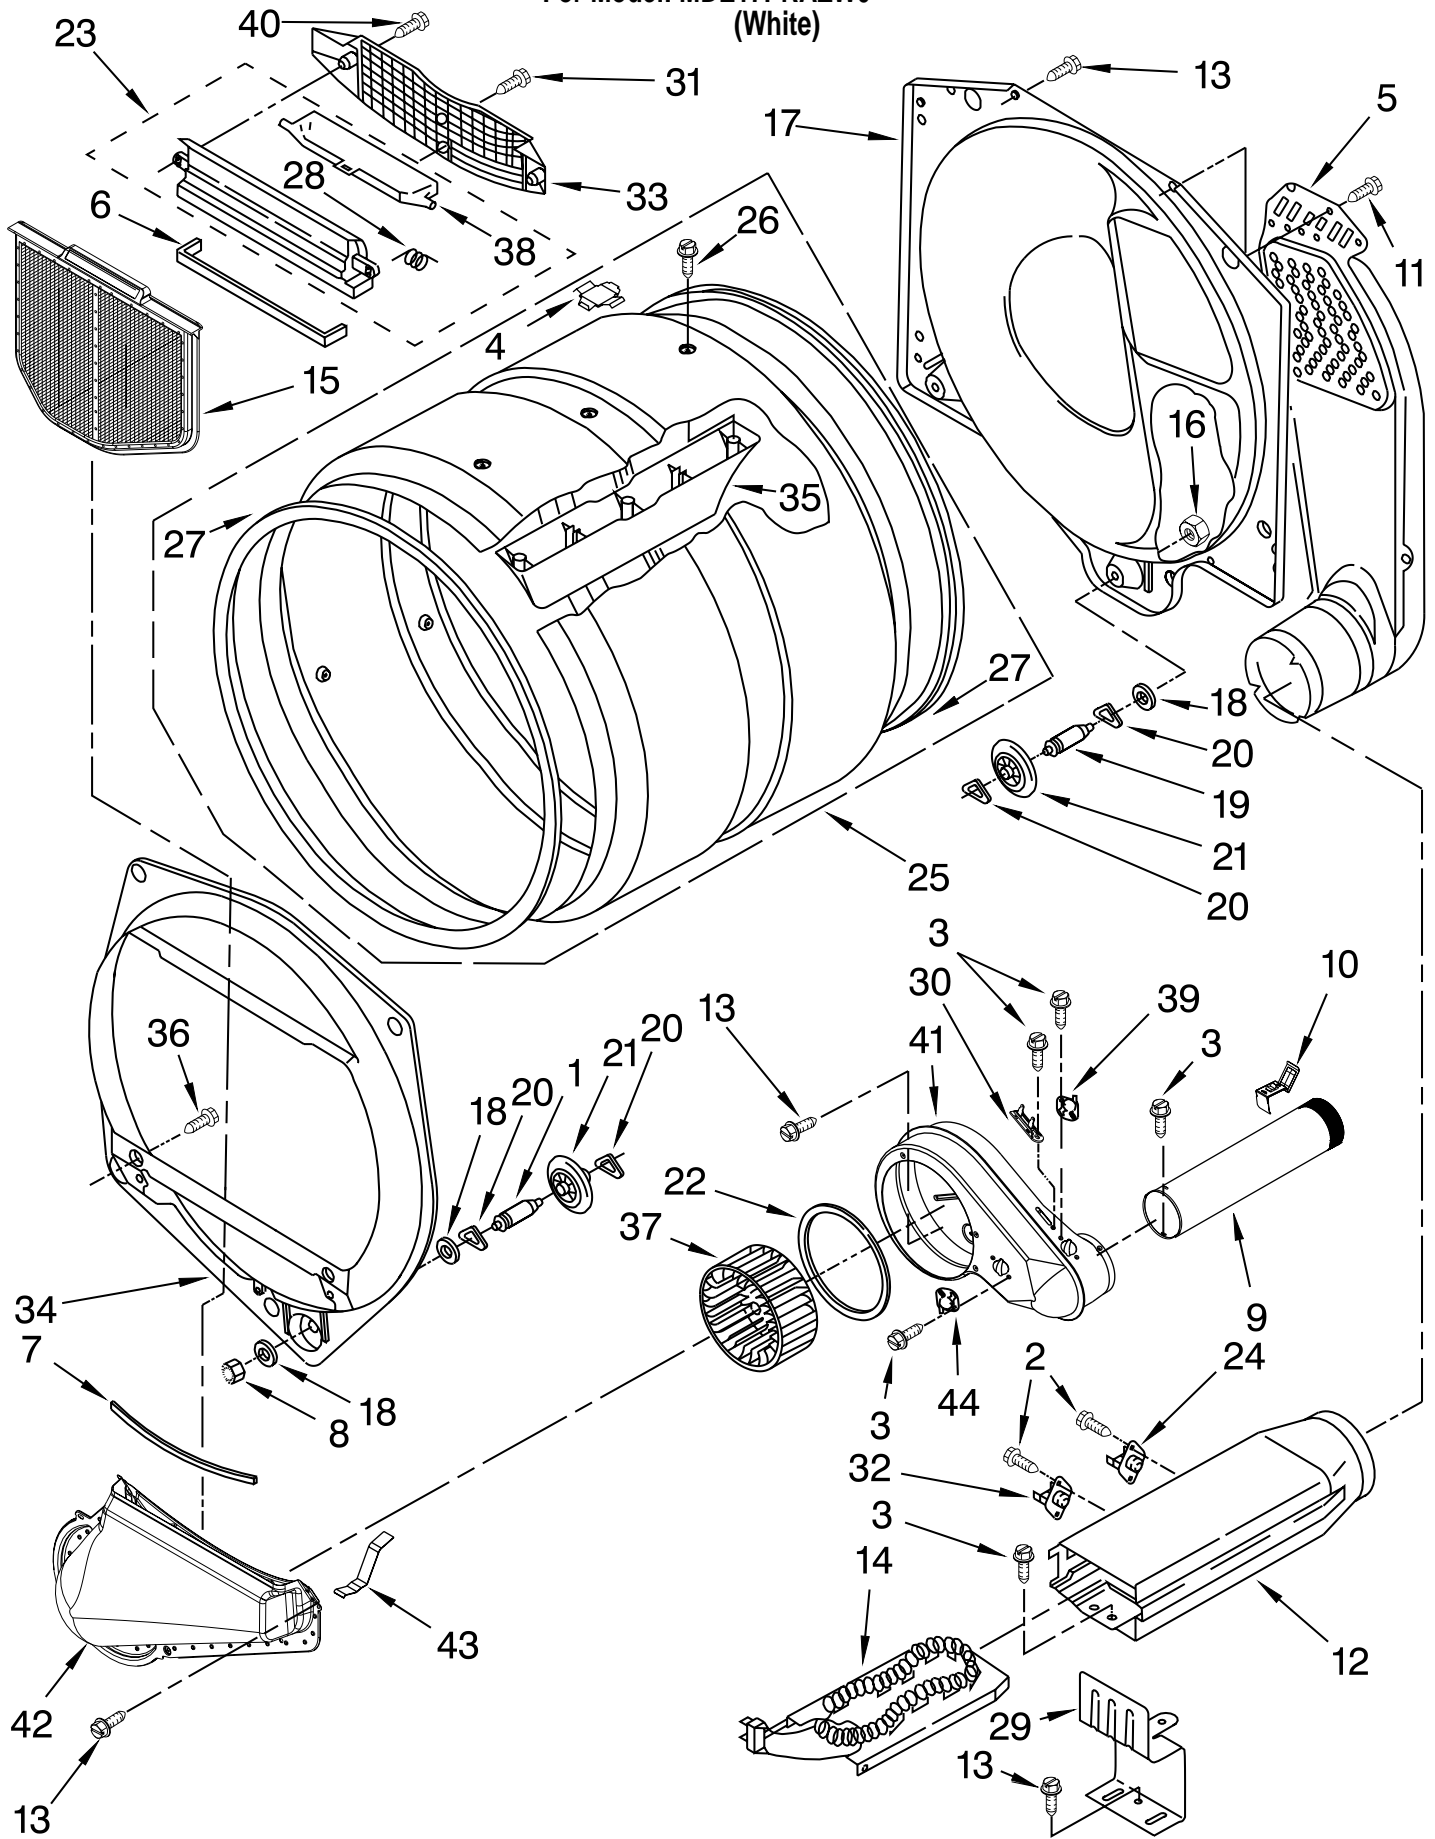

BULKHEAD PARTS

For Model: MDE17PRAZW0
(White)

FOR ORDERING INFORMATION REFER TO PARTS PRICE LIST

BULKHEAD PARTS

For Model: MDE17PRAZW0
(White)

Illus. No.	Part No.	DESCRIPTION
1	8575324	Shaft, R.H. Thread
2	90767	Screw
3	8533971	Screw
4	8066086	Drum Hole Plug
5	697354	Air Duct Assembly
6	697813	Seal, Outlet Housing
7	697814	Seal, Drum Front
8	3934666	Nut 3/8 x 16 (R.H.)
9	8066224	Exhaust Pipe
10	8572105	Clip
11	693995	Screw
12	3392537	Box, Heater
13	3390647	Screw
14	W10157669	Element, Heater
15	W10049370	Screen, Lint
16	W10001120	Nut, 3/8-16 (L.H.)
17	3387809	Bulkhead, Rear
18	3387459	Washer, Support
19	8575325	Shaft, L.H. Thread
20	690997	Ring, Tri
21	8536973	Roller, Support
22	697770	Seal, Cover Plate
23	8563755	Housing, Outlet
24	8318314	Cut-Off, Thermal (Includes Illus. 32)
25	8318215	Drum Complete
26	W10109200	Screw
27	W10166807	Seal, Drum
28	3394986	Spring, Lint Screen
29	8066099	Bracket, Heater Box
30	3392519	Thermal Limiter
31	487909	Screw
32	3391914	Thermostat 295°F
33	8563756	Grill, Outlet
34	697557	Bulkhead, Front
35	697693	Baffle, Drum
36	3357011	Screw
37	W10168564	Wheel, Blower
38	8563758	Door, Lint Screen
39	W10131836	Thermostat 155°F Cycling
40	3387230	Screw
41	W10135254	Housing, Blower
42	8066168	Lint Duct Assembly
43	8066208	Clip Spring
44	W10133284	Thermostat 140°F Electronic