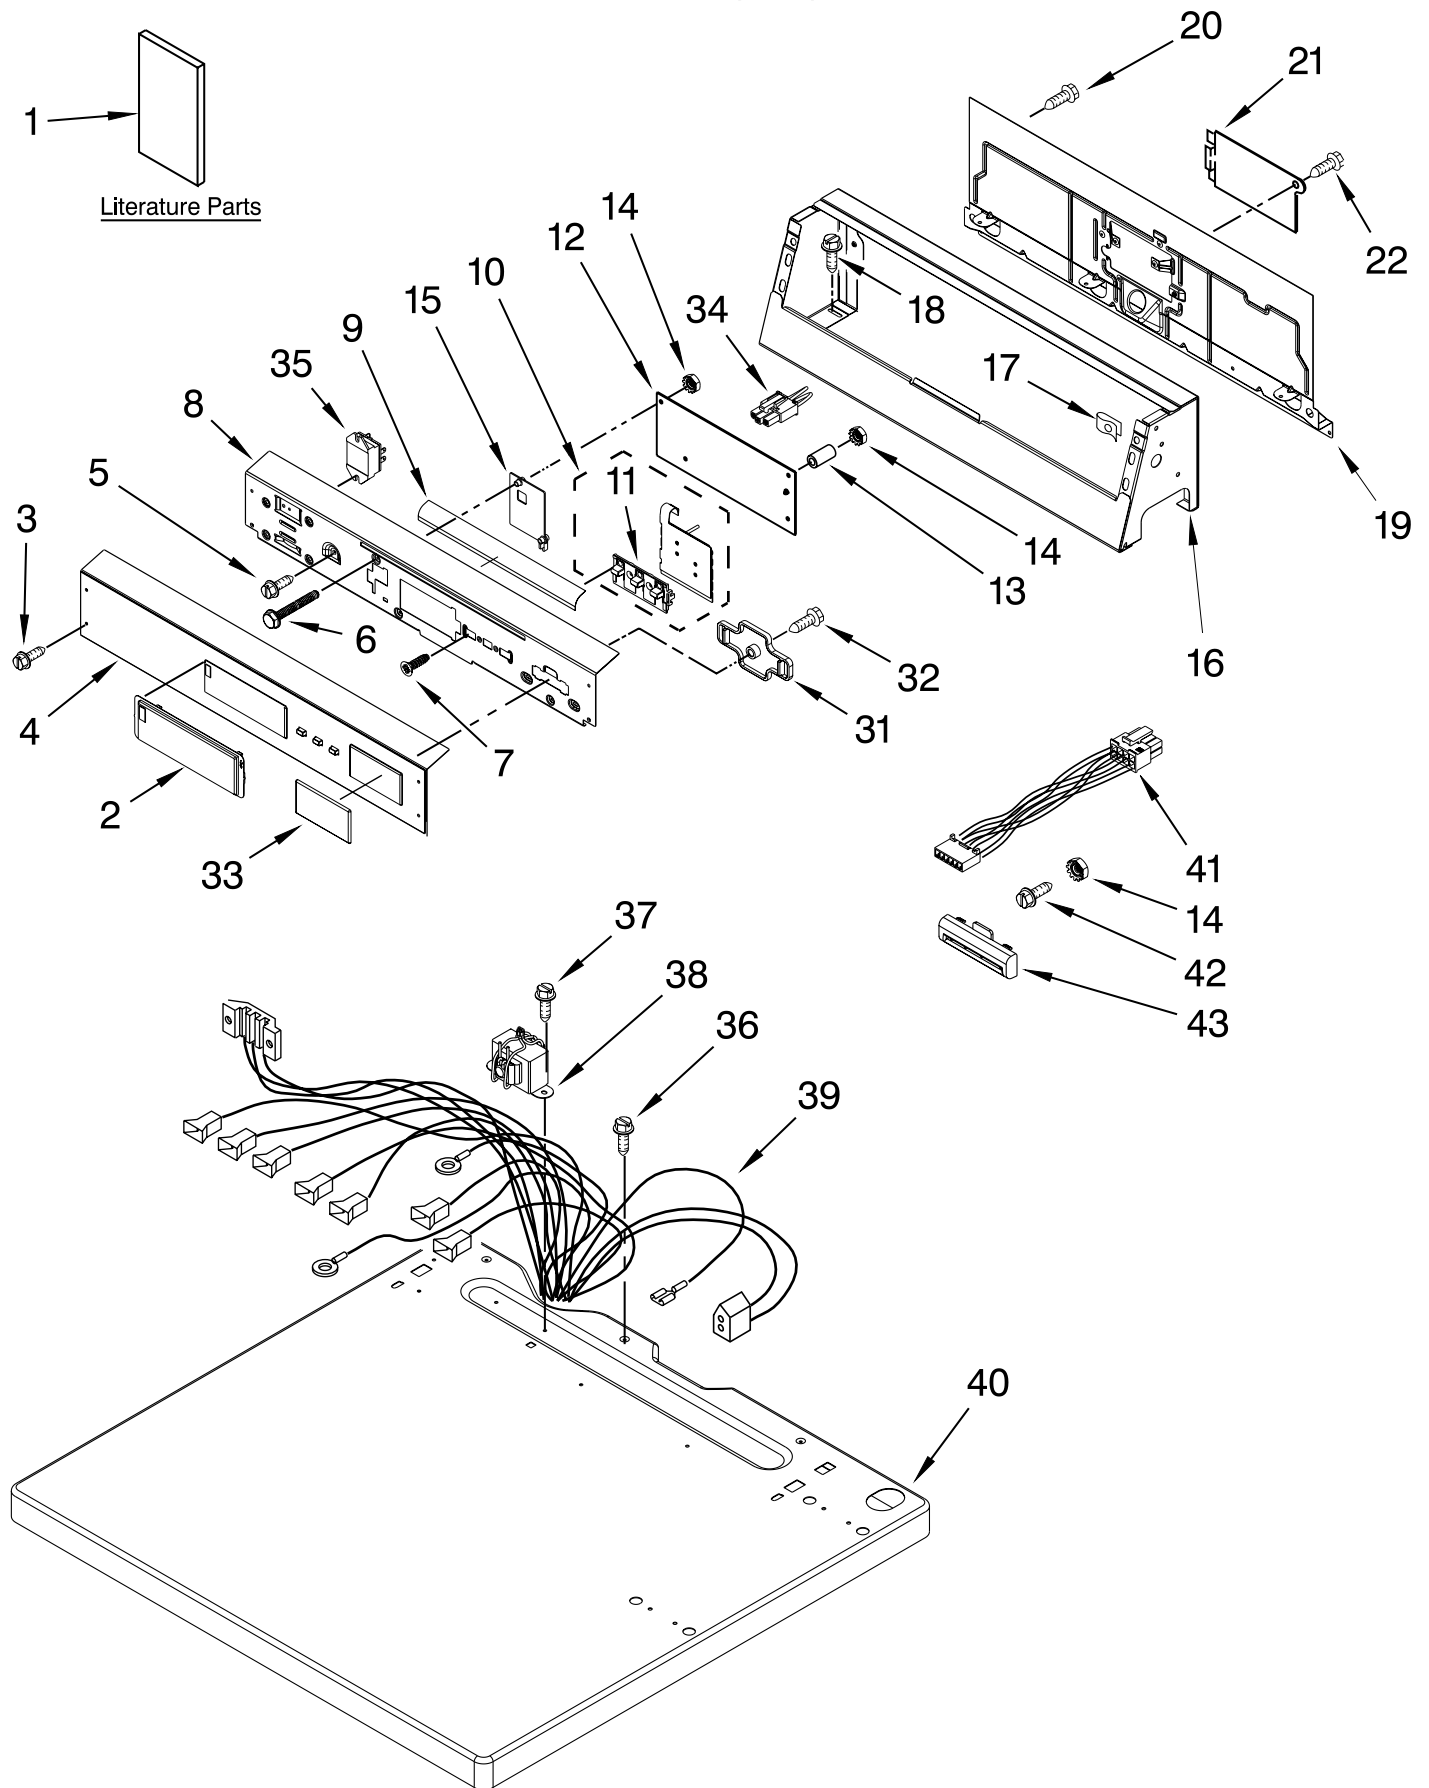

PARTS LIST

for

MAYTAG[®]

**COMMERCIAL
ELECTRIC DRYER**

MODEL

MDE17PRAZW0

TOP AND CONSOLE PARTS

For Model: MDE17PRAZW0
(White)

FOR ORDERING INFORMATION REFER TO PARTS PRICE LIST

TOP AND CONSOLE PARTS

For Model: MDE17PRAZW0
(White)

Illus. No.	Part No.	DESCRIPTION
1		Literature Parts
	W10135130	Instructions Installation
	W10135150	Tech Sheet
	W10135141	Repair Parts List
	W10135291	Installation Instructions CR
2	W10131114	Cover, Display
3	W10131119	Screw
4	W10135182	Facia / Overlay
5	W10142728	Screw
6	W10137322	Screw
7	W10140652	Screw
8	W10124215	Bracket, Control
9	W10133515	Deflector
10	W10135233	Push Button & Switch Assembly
11	W10131113	Push Button
12	W10130081	Control Board
13	W10133514	Spacer
14	W10139046	Nut, 6-32
15	W10161476	Shield, Probing
16	W10137300	Console
17	W10131123	Nut, #8 U Type
18	W10139210	Screw
19	8317305	Panel, Rear (Upper)
20	3390647	Screw
21	8576583	Cover, Terminal Block
22	3390814	Screw
31	W10137770	Retainer, Card Reader Cover
32	3400618	Screw
33	W10137769	Cover, Card Reader
34	W10133282	Jumper, Service Vault Switch
35	W10133335	Relay, Motor
36	3400000	Screw
37	8533971	Screw
38	W10131839	Transformer 120 To 22.5 Vac
39	W10111009	Harness, Main
40	W10136704	Top
41	W10133304	Harness, Card Reader
42	W10143462	Screw
43	W10131115	Bezel