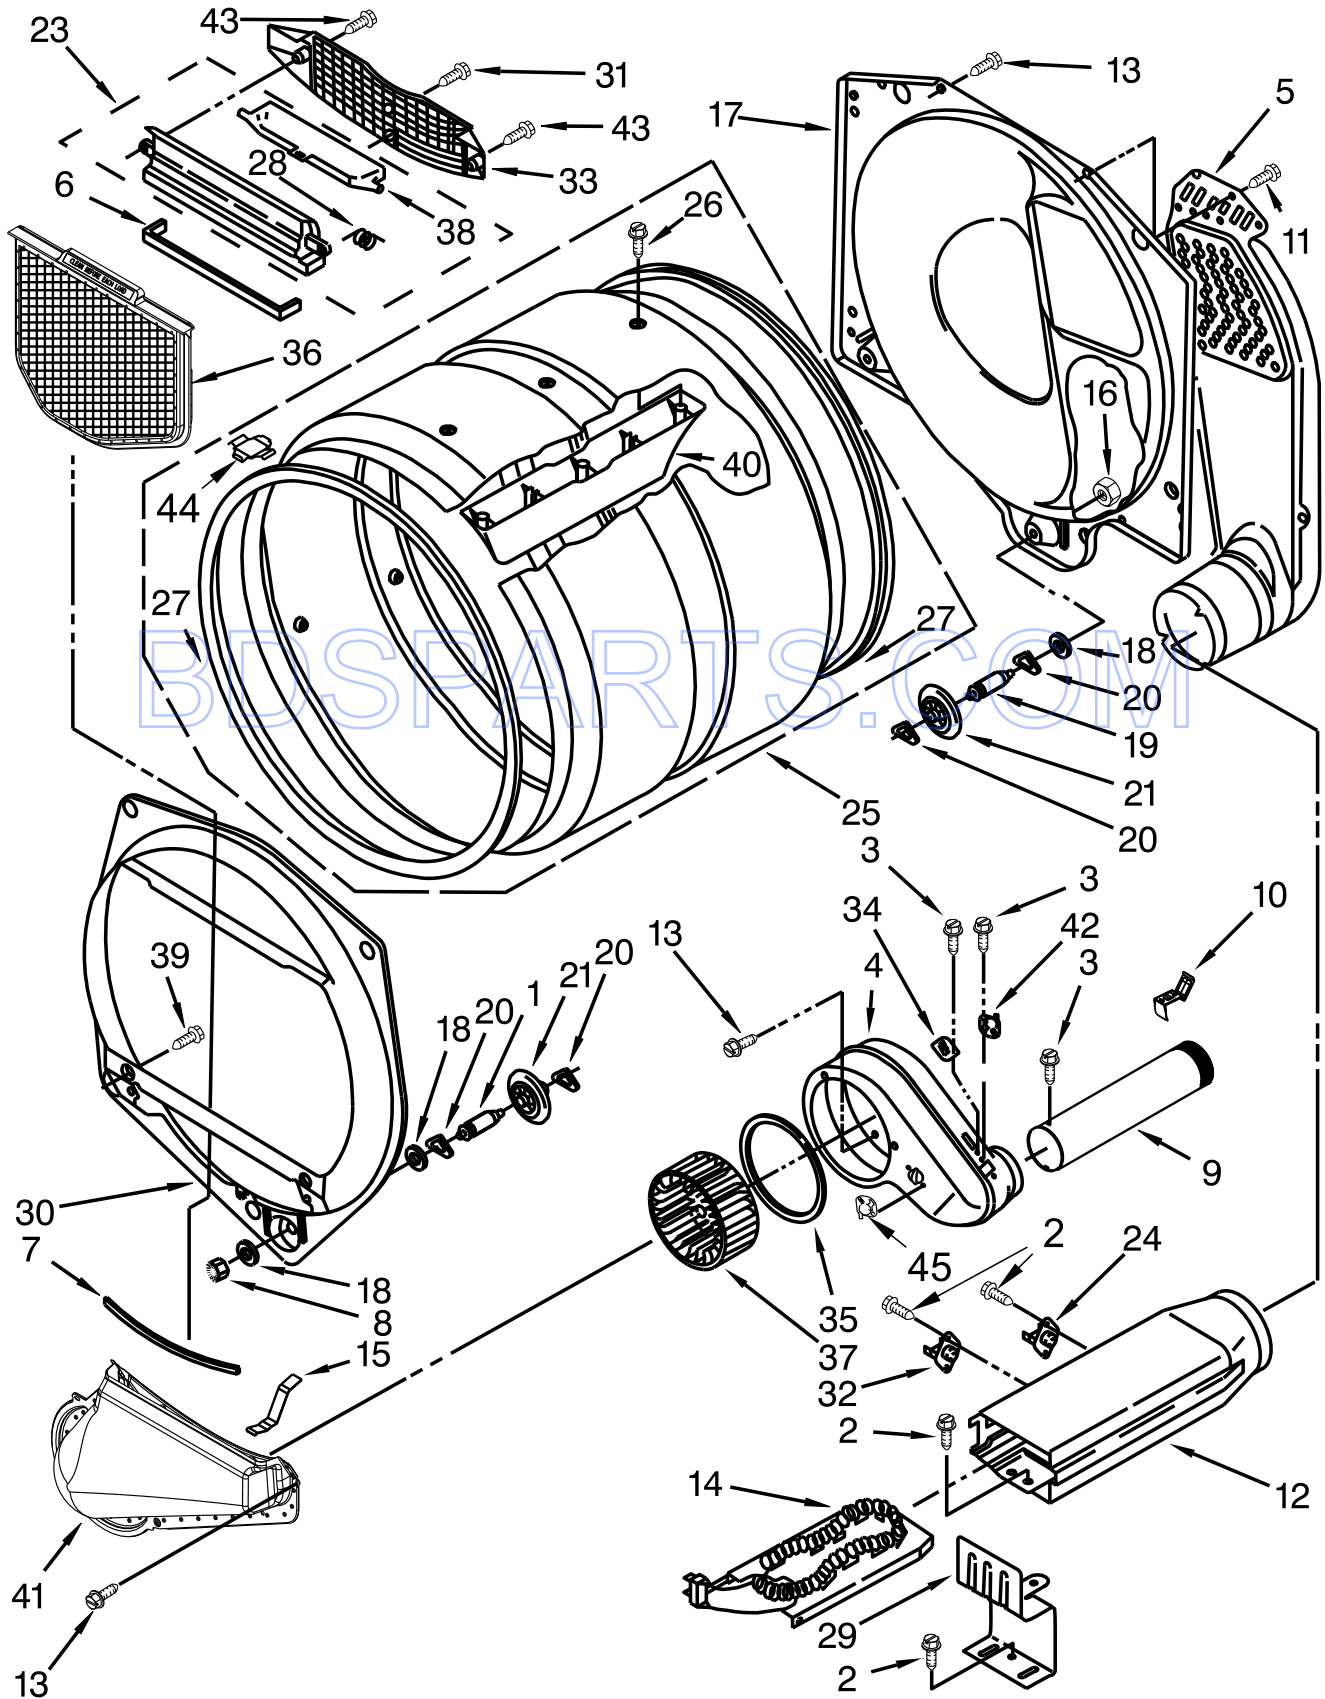

BULKHEAD PARTS

BULKHEAD PARTS

<u>Illus. No.</u>	<u>Part No.</u>	<u>Description</u>	<u>Illus. No.</u>	<u>Part No.</u>	<u>Description</u>	<u>Illus. No.</u>	<u>Part No.</u>	<u>Description</u>
1	W10359271	Shaft, Drum Roller - Right Hand Thread	16	W10001120	Nut, Hex (Left Hand Thread)	34	3392519	Fuse, Thermal (91C)
2	90767	Screw	17	3387809	Bulkhead, Rear	35	697770	Seal, Plate Cover
3	8533971	Screw	18	3387459	Washer	36	W10049370	Screen, Lint
4	8544362	Housing, Blower	19	W10359272	Shaft, Drum Roller - Left Hand Thread	37	W10349492	Wheel, Blower
5	697354	Assembly, Air Duct	20	690997	Washer, Tri Ring	38	W10181925	Door, Lint Screen
6	697813	Seal, Outlet Housing	21	W10314171	Roller, Support	39	3357011	Screw
7	697814	Seal, Drum Front	23	W10181928	Housing, Outlet	40	697693	Baffle, Drum
8	3934666	Nut, Hex	24	8318314	Kit, Thermal Cut-Off (Includes High Limit Thermostat)	41	8066168	Assembly, Lint Duct
9	8066224	Exhaust Pipe	25	W10545923	Drum Assembly	42	W10131836	Thermostat
10	8572105	Clip, Exhaust	26	W10219342	Screw	43	3387230	Screw
11	693995	Screw	27	W10521118	Seal, Drum (Front)	44	8066086	Plug, Drum Hole
12	3392537	Assembly, Weld Heater Box	28	3394986	Spring, Lint Screen Door	45	W10178809	Thermostat 155~F Electronic
13	3390647	Screw	29	8066099	Bracket, Heater Box			
14		Heater Element	30	697557	Bulkhead, Front			
	3387748	Element, Heater MDE18CSAYW0	31	695240	Screw			
	W10157669	Element, Heater MDE18CSAZW0	32	3391914	Thermostat HL-295/215			
15	W10345456	Clip, Spring	33	W10181926	Grille, Outlet			

BDS PARTS.COM