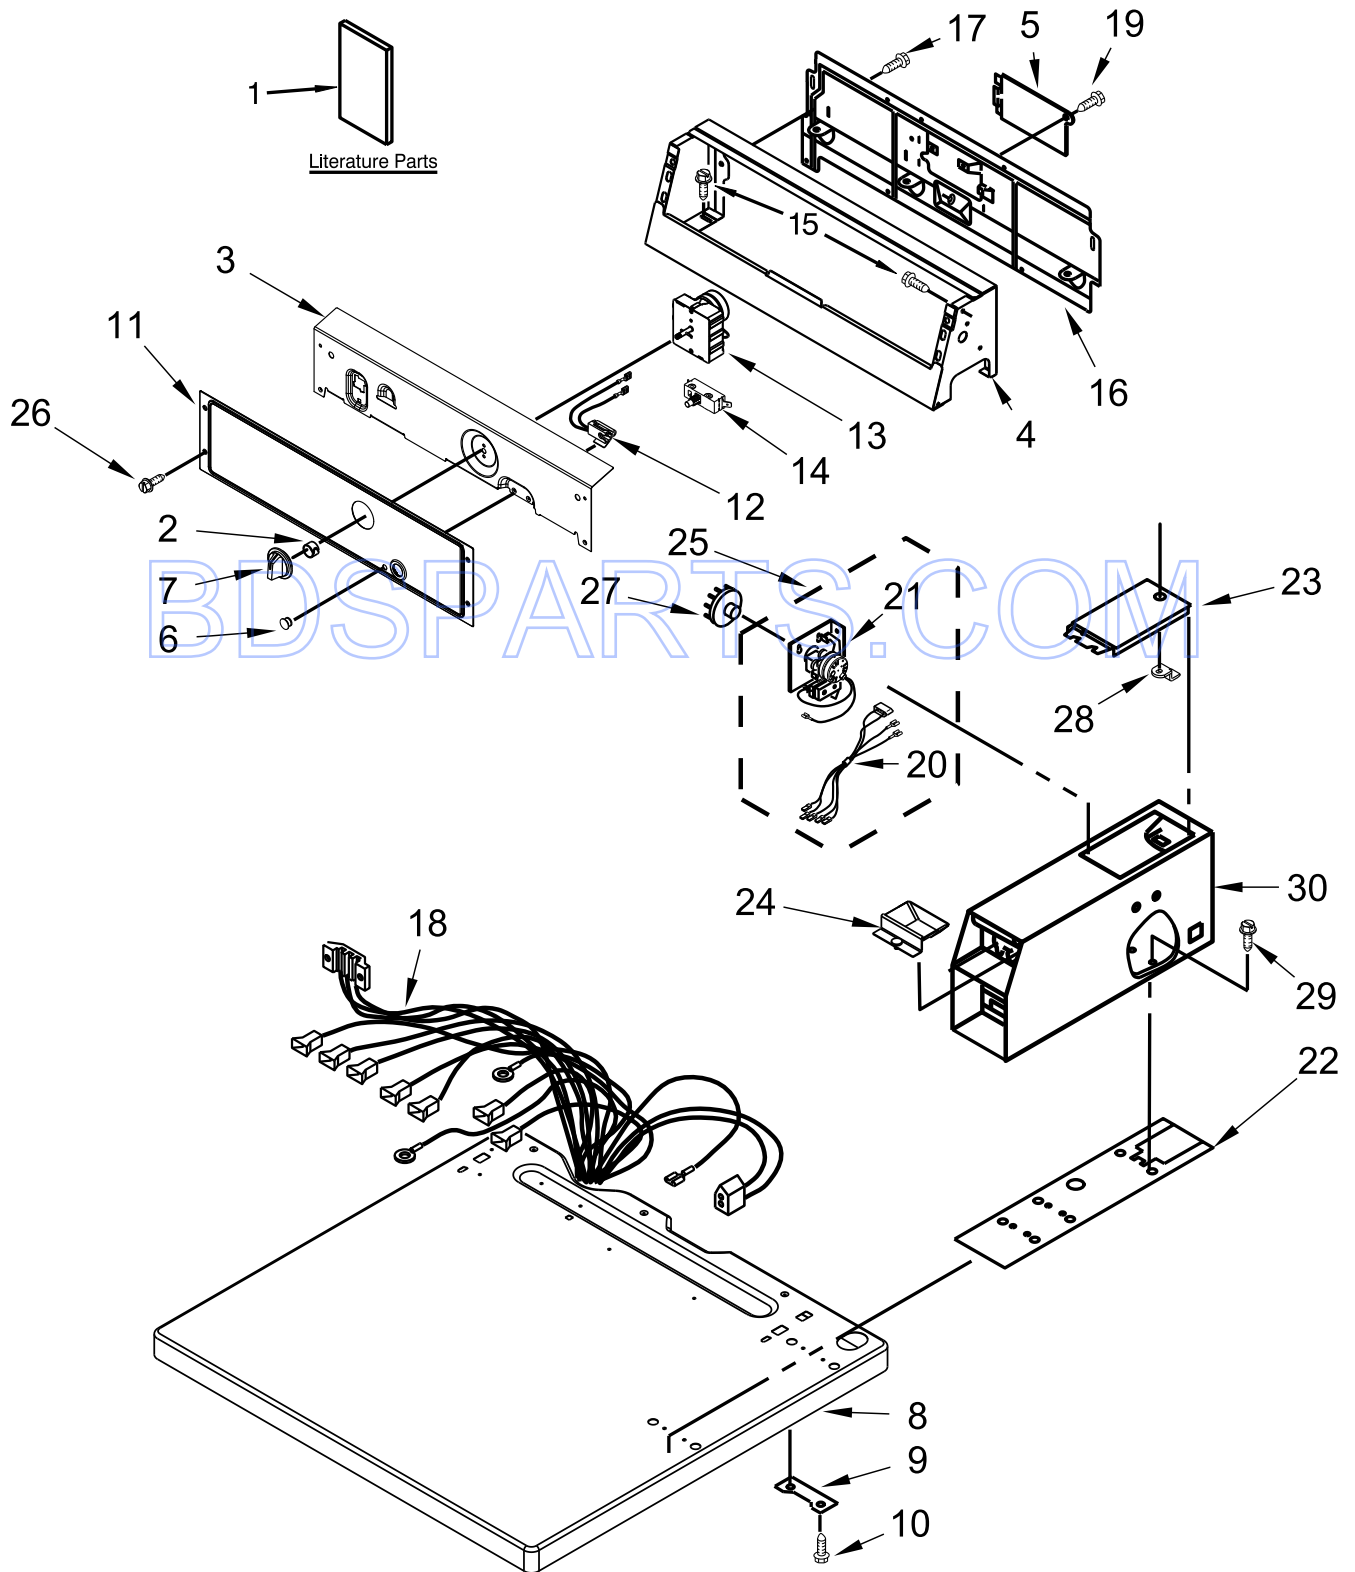

COMMERCIAL ELECTRIC DRYER

MODELS:

MDE18CSAYW0 (White)
MDE18CSAZW0 (White)

BDSPARTS.COM

TOP AND CONSOLE PARTS

TOP AND CONSOLE PARTS

<u>Illus. No.</u>	<u>Part No.</u>	<u>Description</u>	<u>Illus. No.</u>	<u>Part No.</u>	<u>Description</u>	<u>Illus. No.</u>	<u>Part No.</u>	<u>Description</u>
1		Literature Parts	11	W10461109	Fascia	23	3351136	Assembly, Service Door
	W10474273	Installation Instructions	12	W10130072	Lamp, Indicator	24	W10133509	Funnel, Coin
	W10296776	Wiring Diagram	13	W10327105	Switch, Cycle Selection	25	W10135259	Timer & Harness Assembly
		MDE18CSAYW0	14	W10488054	Switch, PTS	26	W10386302	Screw
	W10296777	Wiring Diagram	15	8533971	Screw	27		Timing Cam
		MDE18CSAZW0	16	3978608	Panel, Rear (Upper)		3387974	Timing Cam
2	W10140928	Clip, Knob	17	3390647	Screw		343777	Timing Cam, 6 Pin (30 Minutes)
3	W10461070	Bracket Control	18		Wiring Harness	28	90406	Nut, Cage
4	W10461094	Console		W10129843	Harness, Main	29	3349065	Screw
5	W10286180	Cover, Terminal Block			MDE18CSAZW0	30	W10529172	Meter Case
6	W10133502	Lights, Indicator Assembly		W10164588	Harness, Main			ESD 270 New Jersey
7	W10133507	Knob			MDE18CSAYW0			Dr. Fort Washington,
8		Top	19	98139	Screw			PA 19034 1-800-523-1510 info@esdcoin
	W10136707	White (2763)	20	W10177791	Harness, Timer			
9	3347825	Plate, Mounting	21	W10135258	Timer & Bracket Assembly			
10	98445	Screw	22	3954812	Cushion, Meter Case			