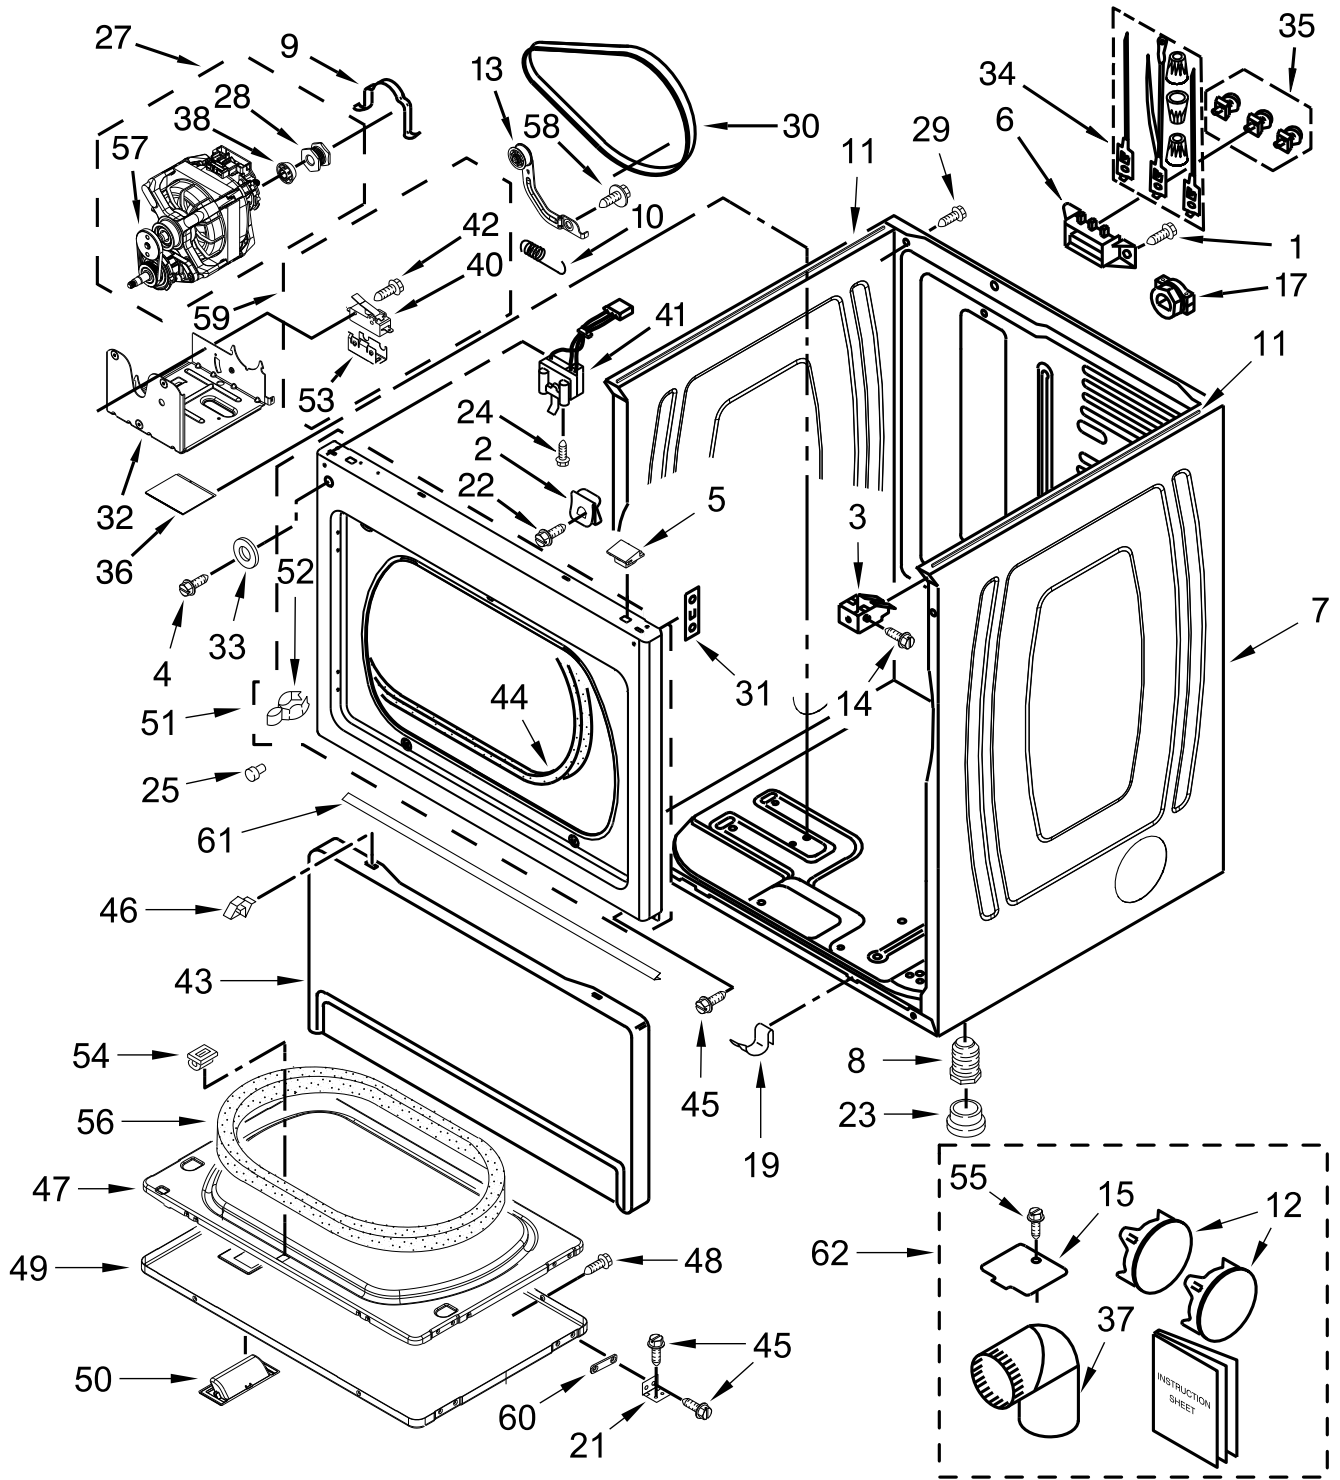

CABINET PARTS

CABINET PARTS

<u>Illus.</u>	<u>No.</u>	<u>Part No.</u>	<u>Description</u>	<u>Illus.</u>	<u>No.</u>	<u>Part No.</u>	<u>Description</u>	<u>Illus.</u>	<u>No.</u>	<u>Part No.</u>	<u>Description</u>
	1	3393008	Screw		23	3391943	Boot, Foot		45	342055	Screw
	2	W10131123	Nut, "U"		24	697773	Screw		46	3388229	Retainer
	3	3391846	Clip, Front Panel		25	693152	Bumper		47	W10323061	Door, Rear
	4	3400077	Screw		27	W10289662	Assembly, Motor 50 Hz.		48	W10080300	Screw
	5	345670	Lock Top		28	W10167237	Pulley		49	W10322546	Door, Front
	6	3397659	Block, Terminal		29	8533974	Screw		50	W10116360	Handle, Door
	7		Cabinet		30	W10131172	Belt, Drive		51		Front Panel
		W10547697	White		31	3390902	Clip, Door Hinge			W10192882	White
	8	3392100	Foot, Dryer		32	W10135695	Bracket, Motor		52	696144	Strike, Door
		279810	Foot, Optional (Extended Length Package Of 2) (Not Included)		33	3391948	Washer		53	8564011	Bracket, Switch
	9	660658	Clamp, Motor		34	279318	Terminal, Brass & Tinned (Includes Terminal Block Screw Kit)		54	3392538	Assembly, Door Catch
	10	W10446781	Spring, Idler		35	279393	Screw Kit, Terminal Block		55	3390647	Screw
	11	8318396	Seal, Foam		36	W10212660	Motor, Sound Pad		56	3390735	Seal, Door
	12		Multivent Plug		37	49026	Elbow		57	3405160	Belt, Drive (Blower Wheel)
		697750	White		38	3393657	Restrainer, Belt		58	3389420	Screw
	13	W10344192	Assembly, Idler		40	W10410873	Assembly, Switch Actuator		59	W10259136	Assembly, Switch
	14	3391915	Screw		41	W10237959	Switch, Door		60		Plug, Hinge
	15	3394331	Plate, Cover		42	3400934	Assembly, Screw & Insulator			W10191265	White
	17	8316644	Relief, Strain (Power Cord)		43		Toe, Panel		61	W10576519	Seal, Deflector
	19	W10291934	Clip			697215	White		62		Optional Parts Not Included|Dryer Exhaust Kit|(For Side & Bottom Venting)
	21	W10279703	Assembly, Hinge & Pin		44	3387242	Seal, Front Panel			279818	White
	22	W10386302	Screw