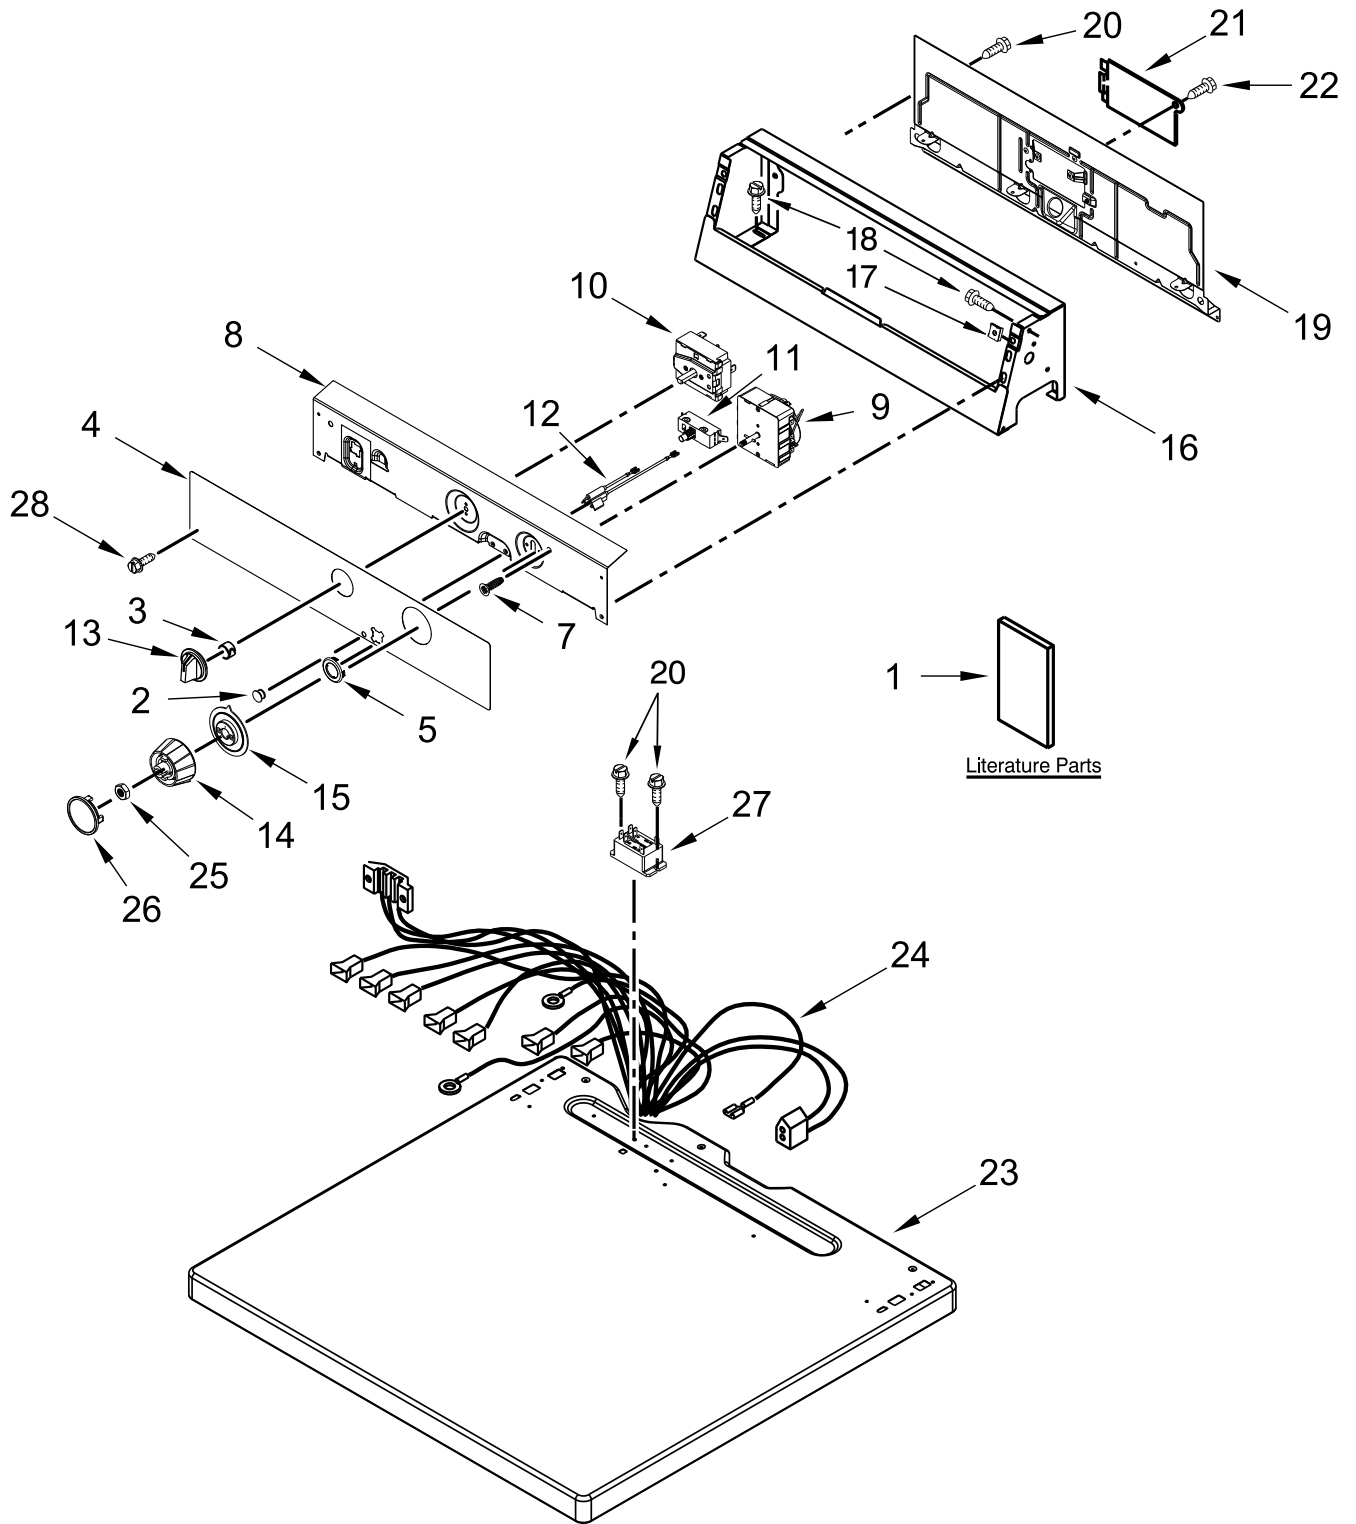

# TOP AND CONSOLE PARTS

<u>Illus.</u> <u>No.</u>	<u>Part No.</u>	<u>Description</u>	<u>Illus.</u> <u>No.</u>	<u>Part No.</u>	<u>Description</u>	<u>Illus.</u> <u>No.</u>	<u>Part No.</u>	<u>Description</u>
1		Literature Parts	10	W10327100	Switch, Cycle Selection	21	W10096918	Cover, Terminal Block
	W10474275	Installation Instructions	11	W10488054	Switch, PTS	23		Top
	W10396192	Wiring Diagram	12	W10139459	Lamp, Indicator		W10136704	White
2	W10133502	Lights, Indicator Assembly	13	W10133507	Knob	24	W10386329	Harness, Main
3	W10140928	Clip, Knob	14	W10133505	Knob, Control	25	W10155650	Nut, Hex
4	W10506025	Fascia	15	W10133506	Skirt, Dial	26	W10133501	Cap, Knob
5	W10510149	Bezel - PTS	16	W10461095	Console	27	1188043	Relay, Heater 230V
7	W10139100	Screw	17	W10131123	Nut, "U"	28	W10386302	Screw
8	W10461071	Back Bracket, Non-Coin	18	8533971	Screw			
9	W10157945	Timer, Dryer	19	W10121161	Panel, Rear Console			
			20	3390647	Screw			