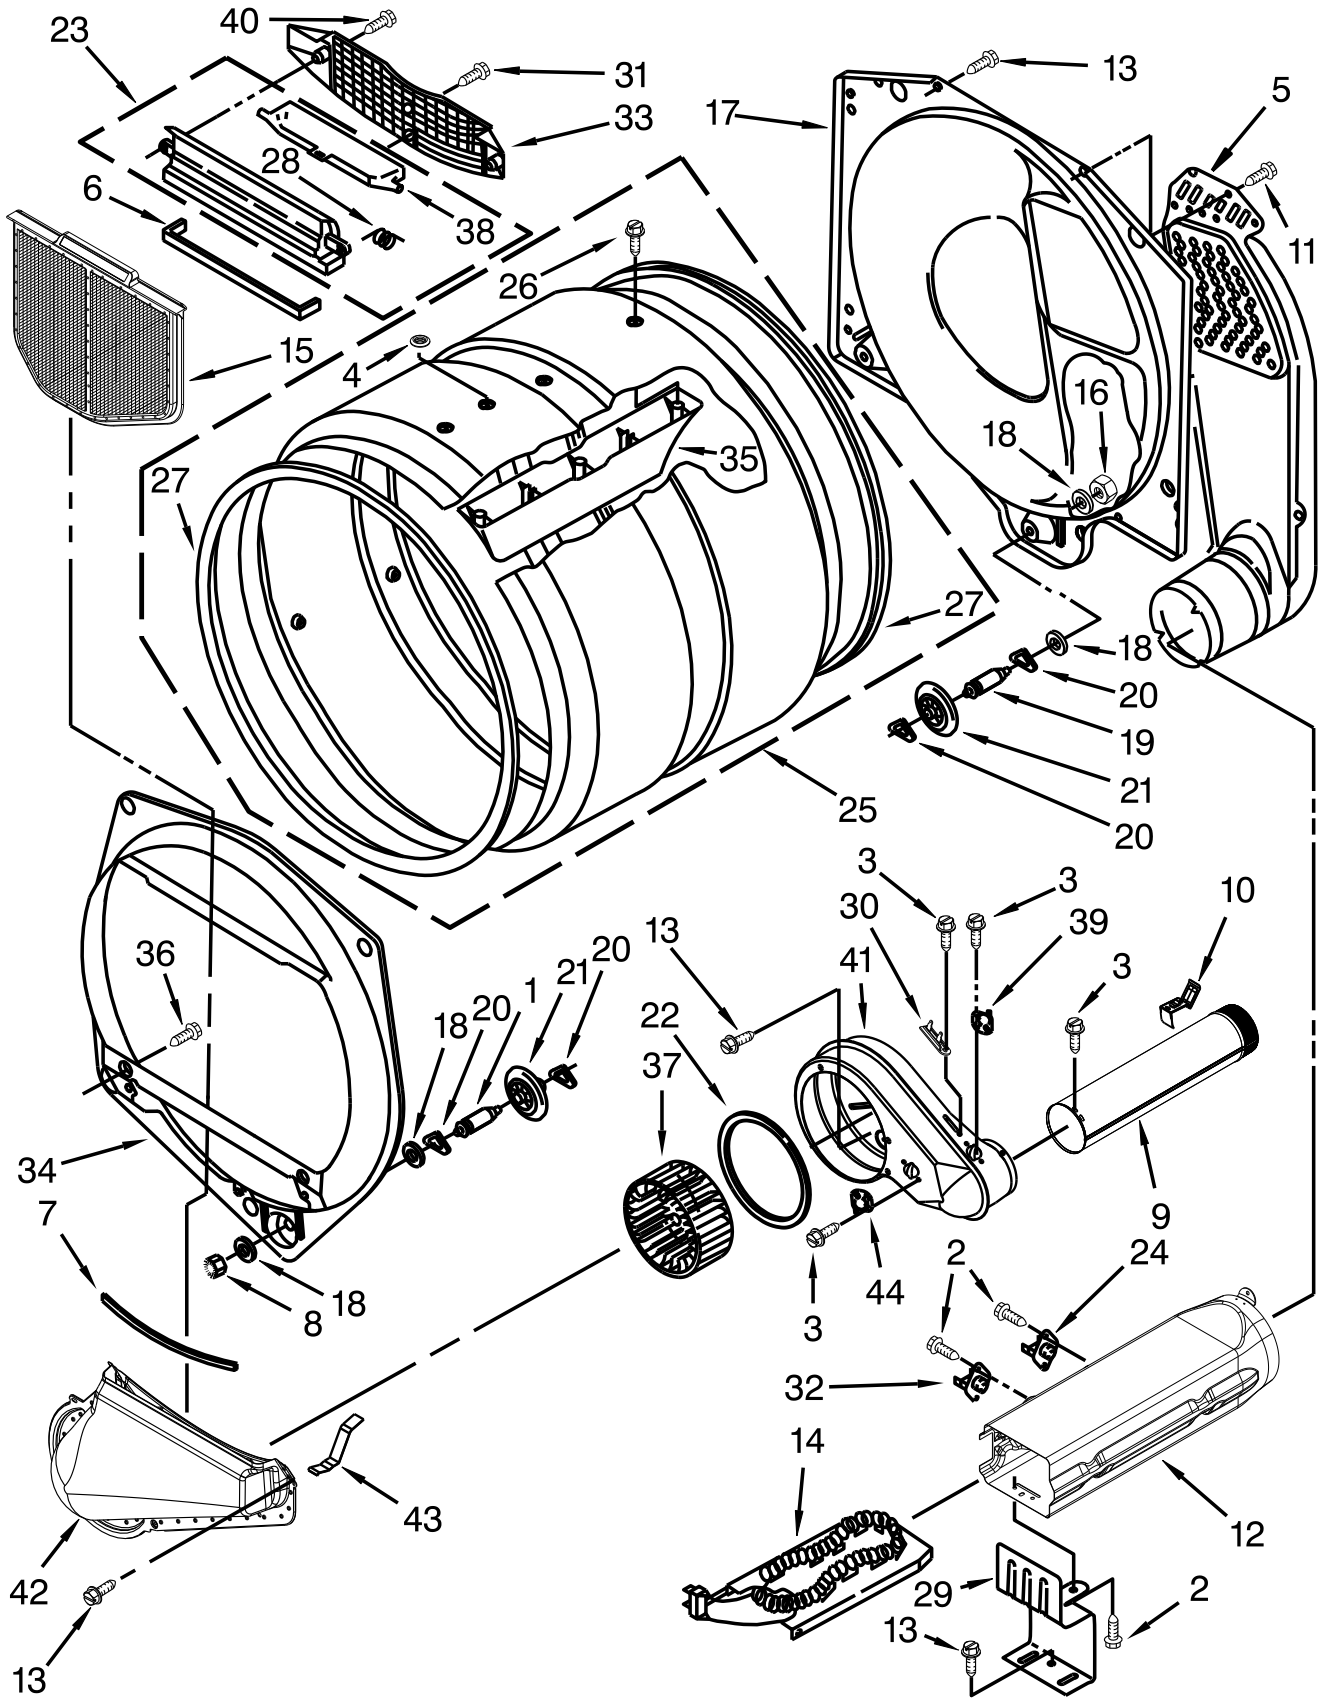

BULKHEAD PARTS

BULKHEAD PARTS

<u>Illus.</u> <u>No.</u>	<u>Part No.</u>	<u>Description</u>	<u>Illus.</u> <u>No.</u>	<u>Part No.</u>	<u>Description</u>	<u>Illus.</u> <u>No.</u>	<u>Part No.</u>	<u>Description</u>
1	8575324	Shaft, RH Thread	17	3387809	Bulkhead, Rear	32	W10168175	Thermostat
2	90767	Screw	18	3387459	Washer	33	W10181926	Grille, Outlet
3	8533971	Screw	19	8575325	Shaft, LH Thread	34	697557	Bulkhead, Front
4	W10128544	Cap, Plug	20	W10512946	Washer, Tri Ring	35	697693	Baffle, Drum
5	697354	Assembly, Air Duct	21	W10314171	Roller, Support	36	3357011	Screw
6	697813	Seal, Outlet Housing	22	W10181918	Seal, Plate Cover	37	W10349492	Wheel, Blower
7	697814	Seal, Drum Front	23	W10181927	Housing, Outlet	38	W10181925	Door, Lint Screen
8	3934666	Nut, Hex	24	W10141623	Cut-Off, Thermal	39	W10194158	Thermostat 140~F Cycling
9	W10121167	Pipe, Exhaust	25	W10545922	Assembly, Drum	40	3387230	Screw
10	8572105	Clip, Exhaust	26	W10219342	Screw	41	W10119255	Housing, Blower
11	693995	Screw	27	W10521118	Seal, Drum	42	W10286419	Assembly, Lint Duct
12	3392537	Assembly, Weld Heater Box	28	3394986	Spring, Lint Screen Door	43	W10345456	Clip, Spring
13	489463	Screw	29	W10119253	Bracket, Heater Box	44	W10206200	Thermostat 155~F Electronic
14	3387749	Element, Heater	30	W10167627	Limitter, Thermal 192~F (89C)			
15	W10596627	Screen, Lint	31	695240	Screw			
16	W10001120	Nut, Hex (Left Hand Thread)