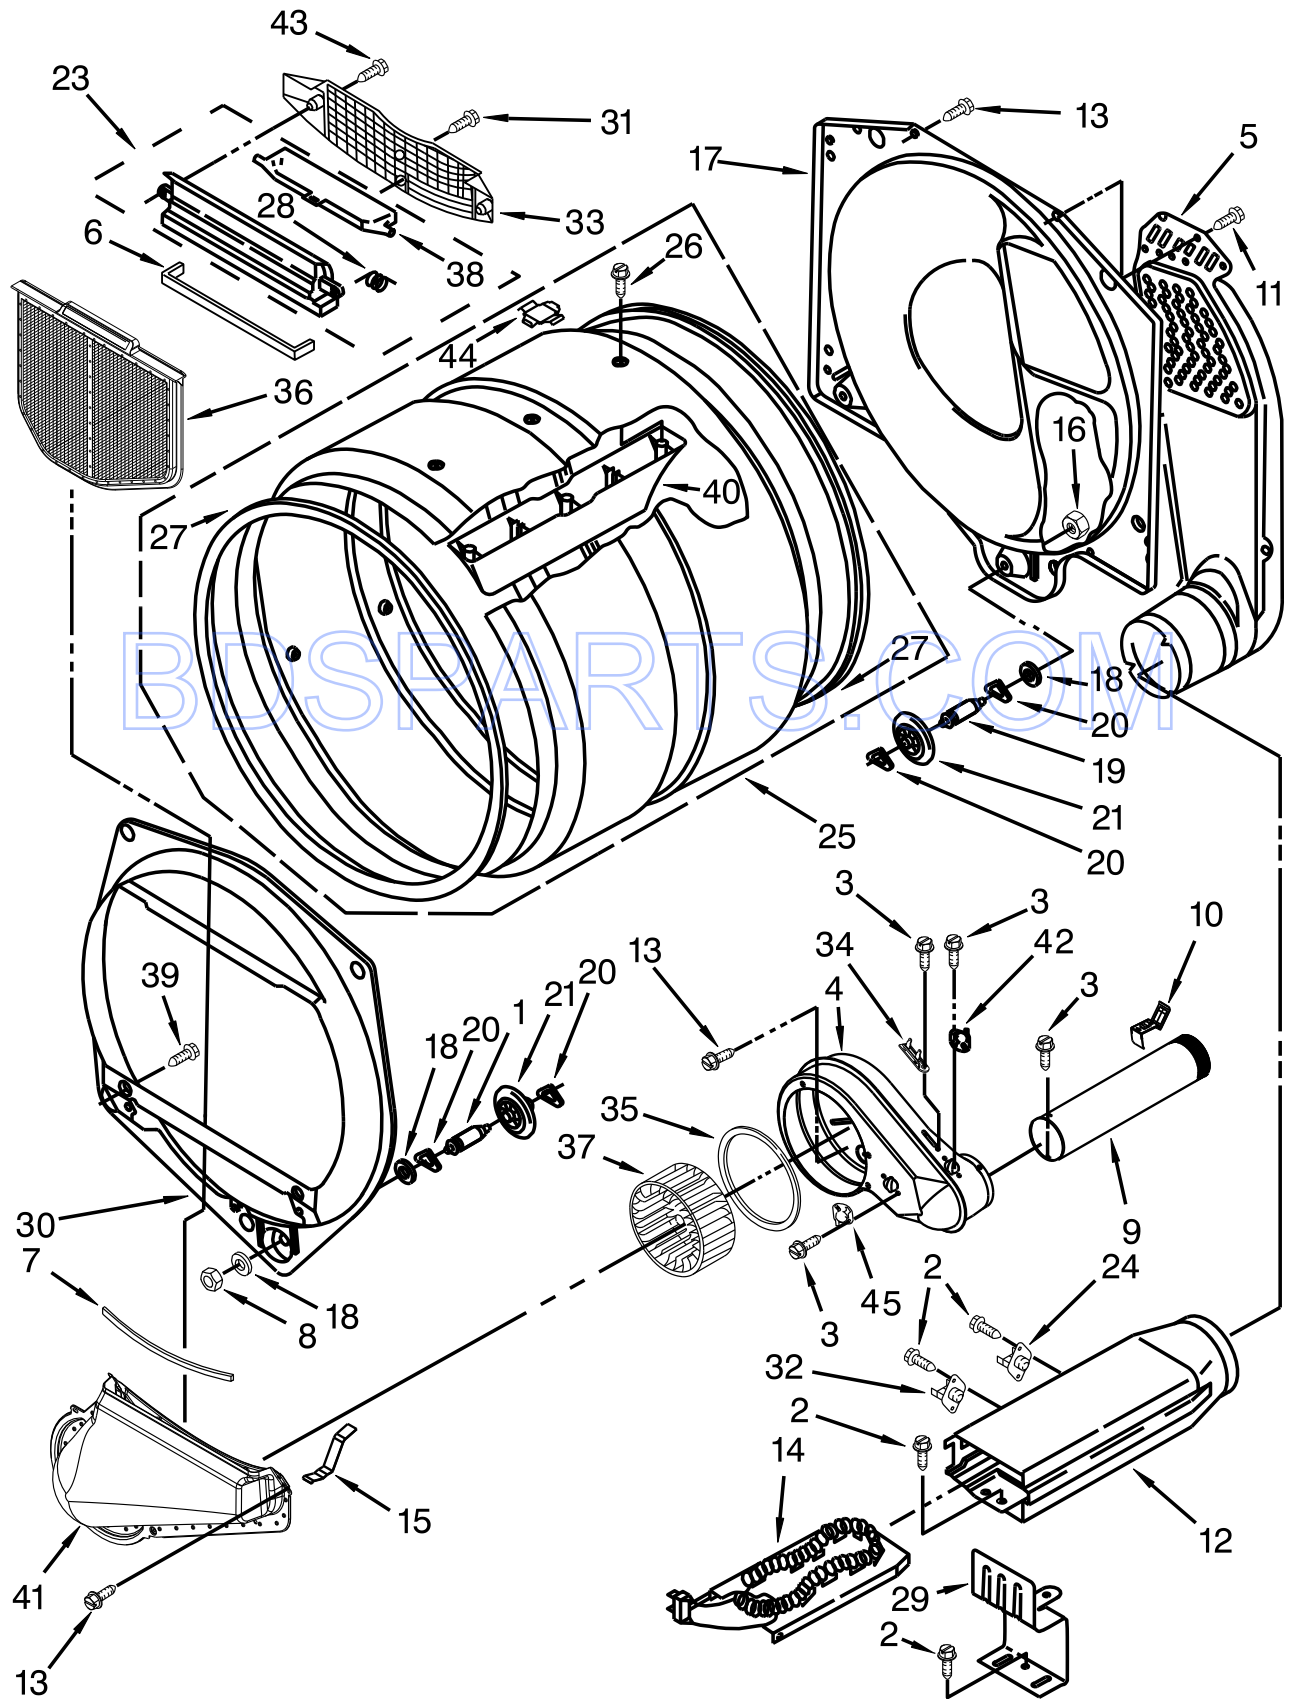

BULKHEAD PARTS

BULKHEAD PARTS

<u>Illus. No.</u>	<u>Part No.</u>	<u>Description</u>	<u>Illus. No.</u>	<u>Part No.</u>	<u>Description</u>	<u>Illus. No.</u>	<u>Part No.</u>	<u>Description</u>
1	W10359271	Shaft, Drum Roller - Right Hand Thread	17	3387809	Bulkhead, Rear	33	W10181926	Grille, Outlet
2	90767	Screw	18	3387459	Washer	34	3392519	Fuse, Thermal (91C)
3	8533971	Screw	19	W10359272	Shaft, Drum Roller - Left Hand Thread	35	697770	Seal, Plate Cover
4	8544362	Housing, Blower	20	W10512946	Washer, Tri Ring	36	W10596627	Screen, Lint
5	697354	Assembly, Air Duct	21	W10314171	Roller, Support	37	W10349492	Wheel, Blower
6	697813	Seal, Outlet Housing	23	W10181928	Assembly, Outlet Housing	38	W10181925	Door, Lint Screen
7	697814	Seal, Drum Front	24	8318314	Kit, Thermal Cut-Off (Includes High Limit Thermostat)	39	3357011	Screw
8	3934666	Nut, Hex	25	W10545923	Assembly, Drum	40	697693	Baffle, Drum
9	8066224	Pipe, Exhaust	26	W10219342	Screw	41	8066168	Assembly, Lint Duct
10	8572105	Clip, Exhaust	27	W10521118	Seal, Drum	42	W10131836	Thermostat
11	693995	Screw	28	3394986	Spring, Lint Screen Door	43	3387230	Screw
12	3392537	Assembly, Weld Heater Box	29	8066099	Bracket, Heater Box	44	8066086	Plug, Drum Hole
13	3390647	Screw	30	697557	Bulkhead, Front	45	W10178809	Thermostat 155~F Electronic
14	3387748	Element, Heater	31	695240	Screw			
15	W10345456	Clip, Spring	32	3391914	Thermostat HL-295/215			
16	W10001120	Nut, Hex (Left Hand Thread)						

BDSPARTS.COM