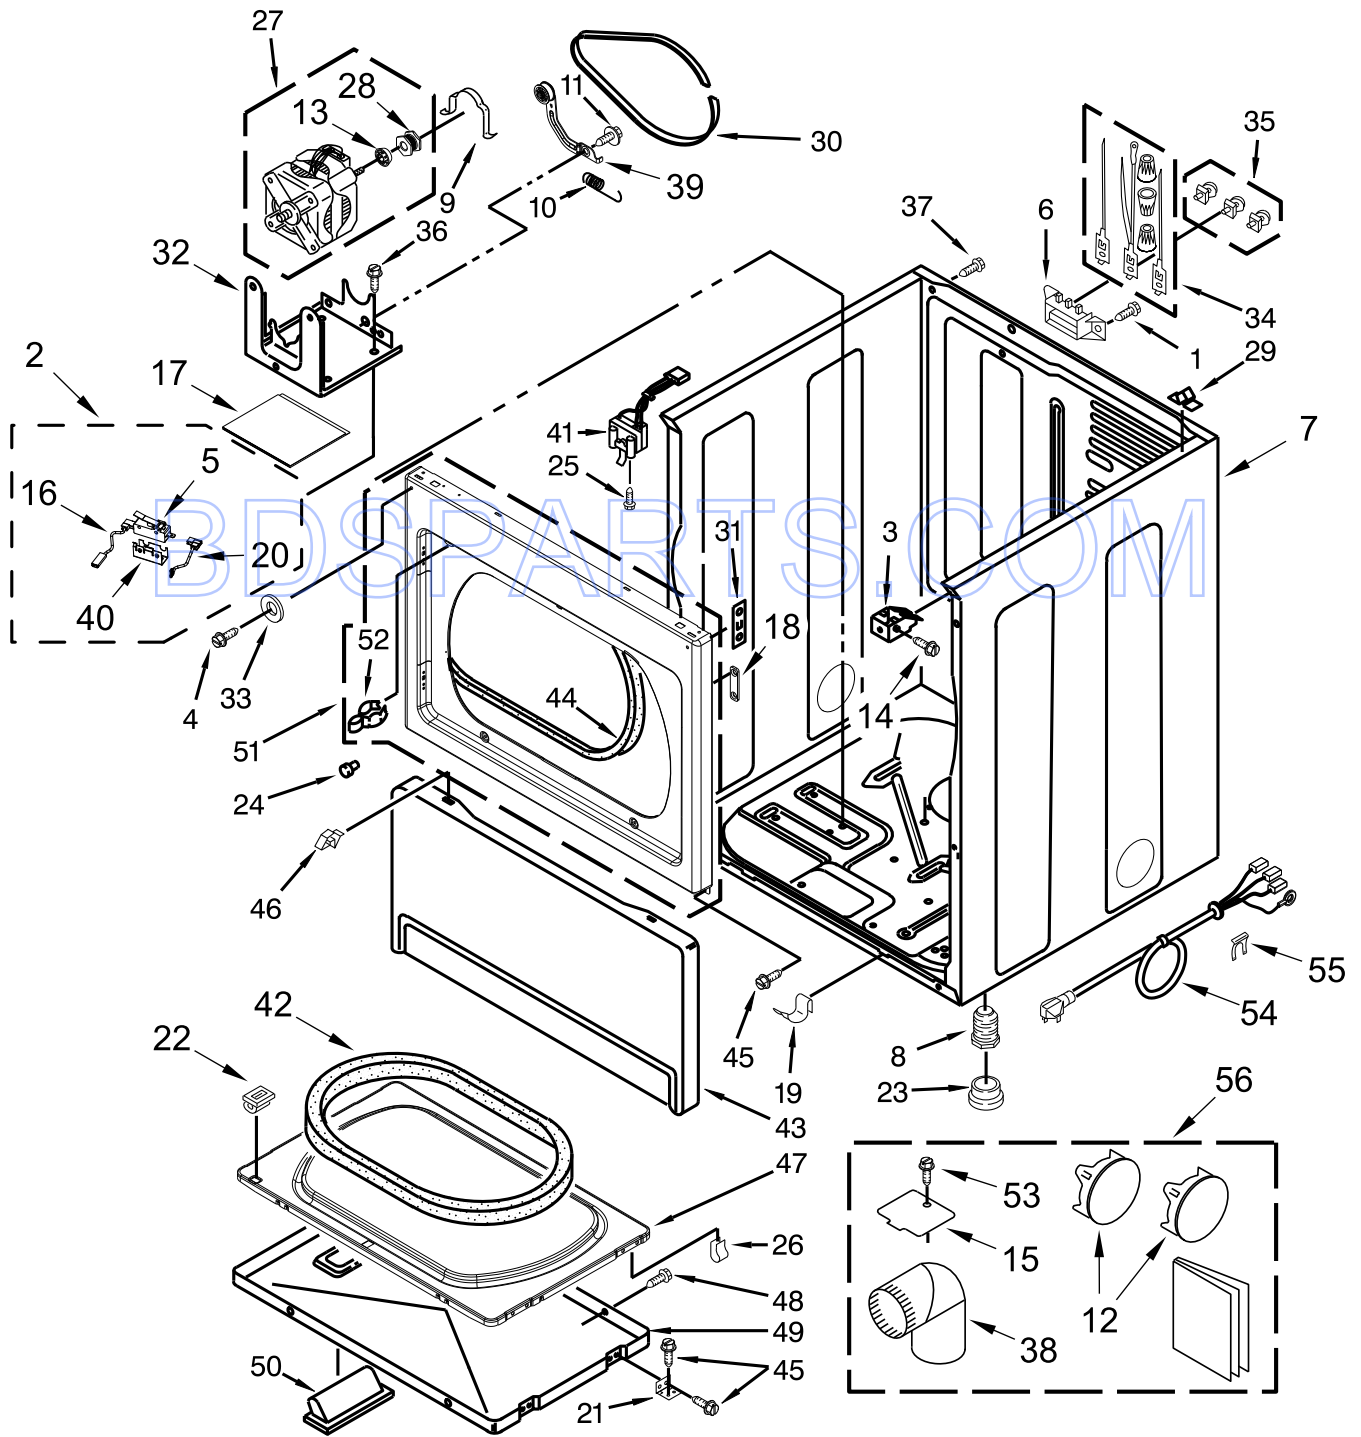

CABINET PARTS

CABINET PARTS

<u>Illus. No.</u>	<u>Part No.</u>	<u>Description</u>	<u>Illus. No.</u>	<u>Part No.</u>	<u>Description</u>	<u>Illus. No.</u>	<u>Part No.</u>	<u>Description</u>
1	3393008	Screw	19	W10291934	Clip	40	8564011	Bracket, Switch
2	W10155571	Switch, Assembly	20	8539892	Wire, Motor To Belt Switch	41	3406109	Switch, Door
3	3391846	Clip, Front Panel	21	W10279703	Assembly, Hinge & Pin	42	3390735	Seal, Door
4	3390647	Screw	22	3392538	Assembly, Door Catch	43		Panel, Toe
5	8564010	Assembly, Switch & Actuator	23	3391943	Boot, Foot		697215	White
6	3397659	Block, Terminal	24	693152	Bumper	44	3387242	Seal, Front Panel
7		Cabinet	25	697773	Screw	45	342055	Screw
	W10547697	White	26	W10131123	Nut, "U"	46	3388229	Retainer
8	3392100	Foot, Dryer	27	W10396034	Assembly, Motor 60 HZ.	47	W10323061	Door, Rear
	279810	Foot, Optional (Extended Length Package Of 2) (Not Included)	28	3394341	Pulley, Motor	48	3400077	Screw
9	660658	Clamp, Motor	29	345670	Lock Top	49	W10322546	Door, Front
10	W10446781	Spring, Idler	30	W10131172	Belt, Drive	50	W10116360	Handle, Door
11	3389420	Screw	31	3390902	Clip, Door Hinge	51		Panel, Front
12		Multivent Plug	32	W10135695	Bracket, Motor		W10192882	White
	W10404617	White	33	3392186	Washer	52	696144	Strike, Door
13	3393657	Restrainer, Belt	34	279318	Terminal, Brass & Tinned (Includes Terminal Block Screw Kit)	53	693995	Screw
14	3391915	Screw				54	3394208	Cord, Power
15	W10354249	Plate, Cover	35	279393	Screw Kit, Terminal Block	55	694415	Clip, Strain Relief
16	W10167613	Wire, Belt Switch	36	3390663	Screw	56		Optional Parts Not Included (Dryer Exhaust Kit) (For Side & Bottom Venting)
17	W10212660	Motor, Sound Pad	37	8533974	Screw		279818	White
18		Plug, Hinge	38	49026	Elbow			
	W10191265	White	39	W10344192	Assembly, Idler