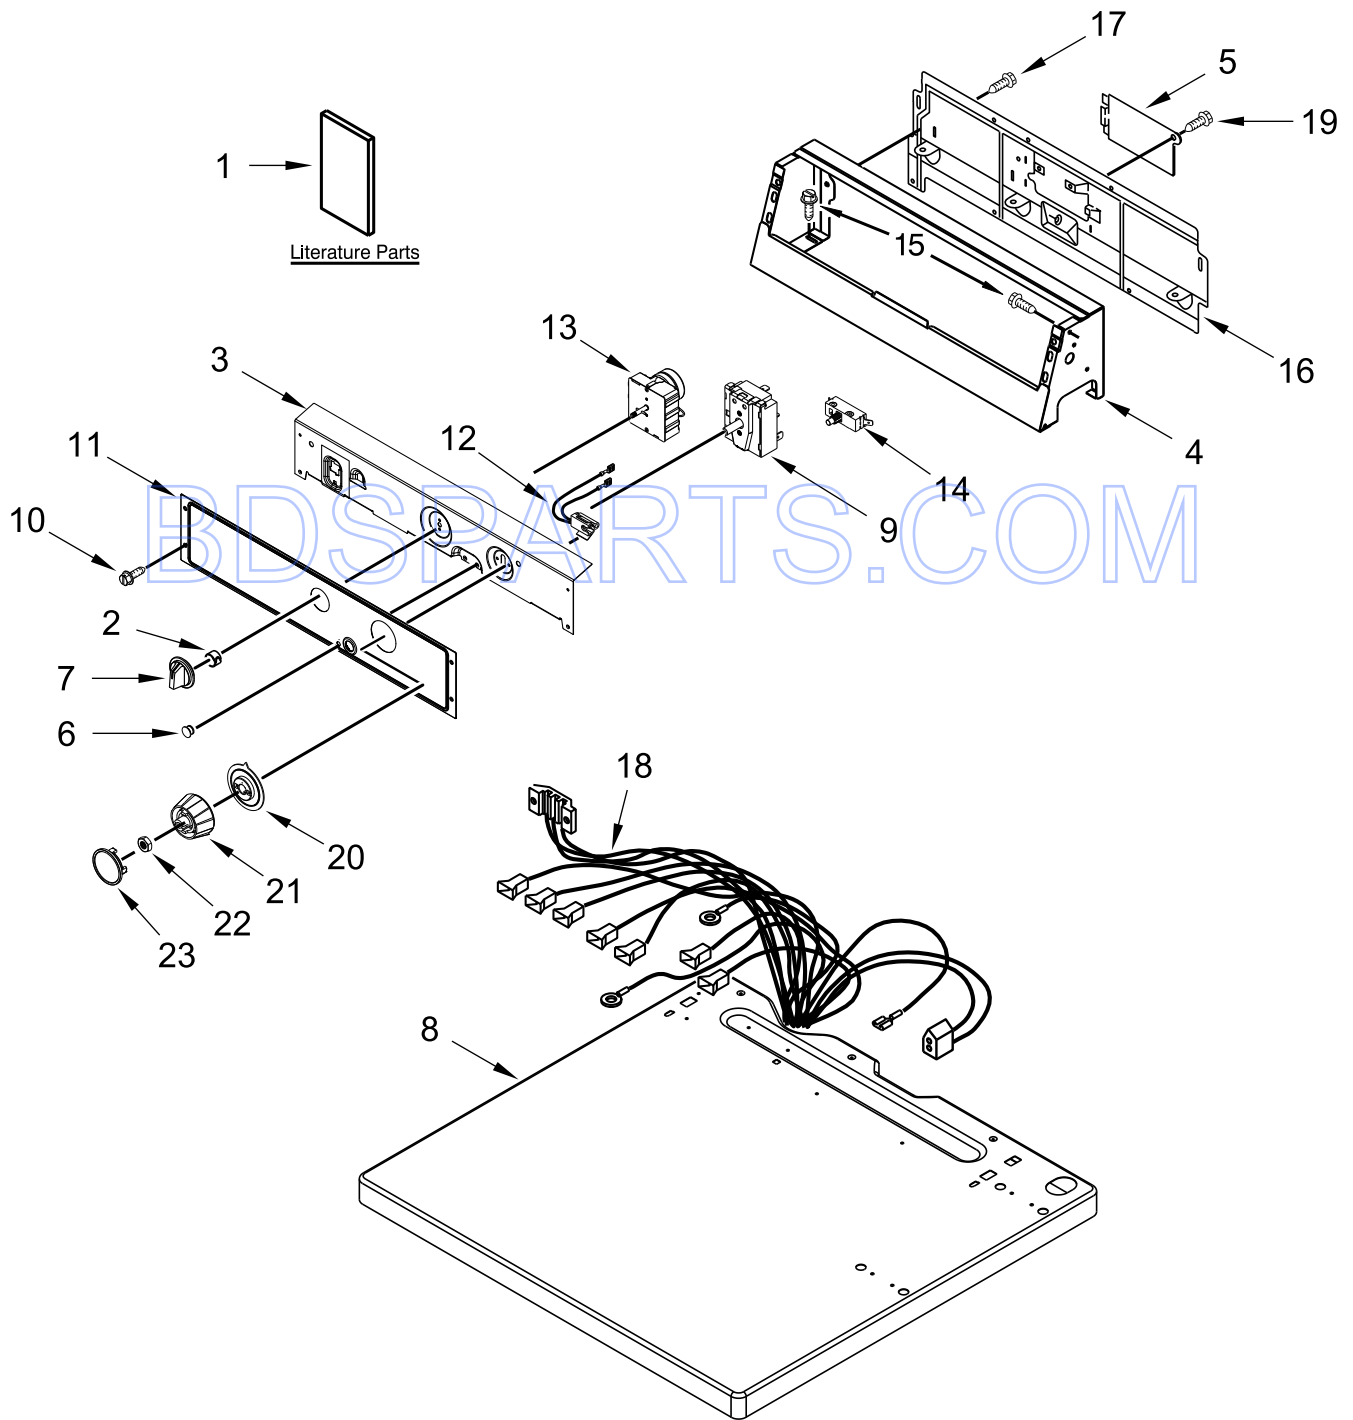

# TOP AND CONSOLE PARTS

<u>Illus. No.</u>	<u>Part No.</u>	<u>Description</u>	<u>Illus. No.</u>	<u>Part No.</u>	<u>Description</u>	<u>Illus. No.</u>	<u>Part No.</u>	<u>Description</u>
1		Literature Parts	7	W10133507	Knob	17	3390647	Screw
	W10474273	Installation Instructions	8		Top	18	W10153137	Harness, Main (MDE18MNAYW0)
	W10296778	Wiring Diagram (MDE18MNAYW0)		W10136704	White		W10164627	Harness, Main (MDE18MNAZW0)
	W10296779	Wiring Diagram (MDE18MNAZW0)	9	W10157942	Timer, Dryer			
2	W10140928	Clip, Knob	10	W10386302	Screw	19	98139	Screw
3	W10461071	Back Bracket, Non-Coin	11	W10461110	Fascia	20	W10133506	Skirt, Dial
4	W10461095	Console	12	W10130072	Lamp, Indicator	21	W10133505	Knob, Control
5	W10286180	Cover, Terminal Block	13	W10327105	Switch, Cycle Selection	22	W10155650	Nut, Hex
6	W10133502	Lights, Indicator Assembly	14	W10488054	Switch, PTS	23	W10133501	Cap, Knob
			15	8533971	Screw			
			16	8317305	Panel, Rear Console			