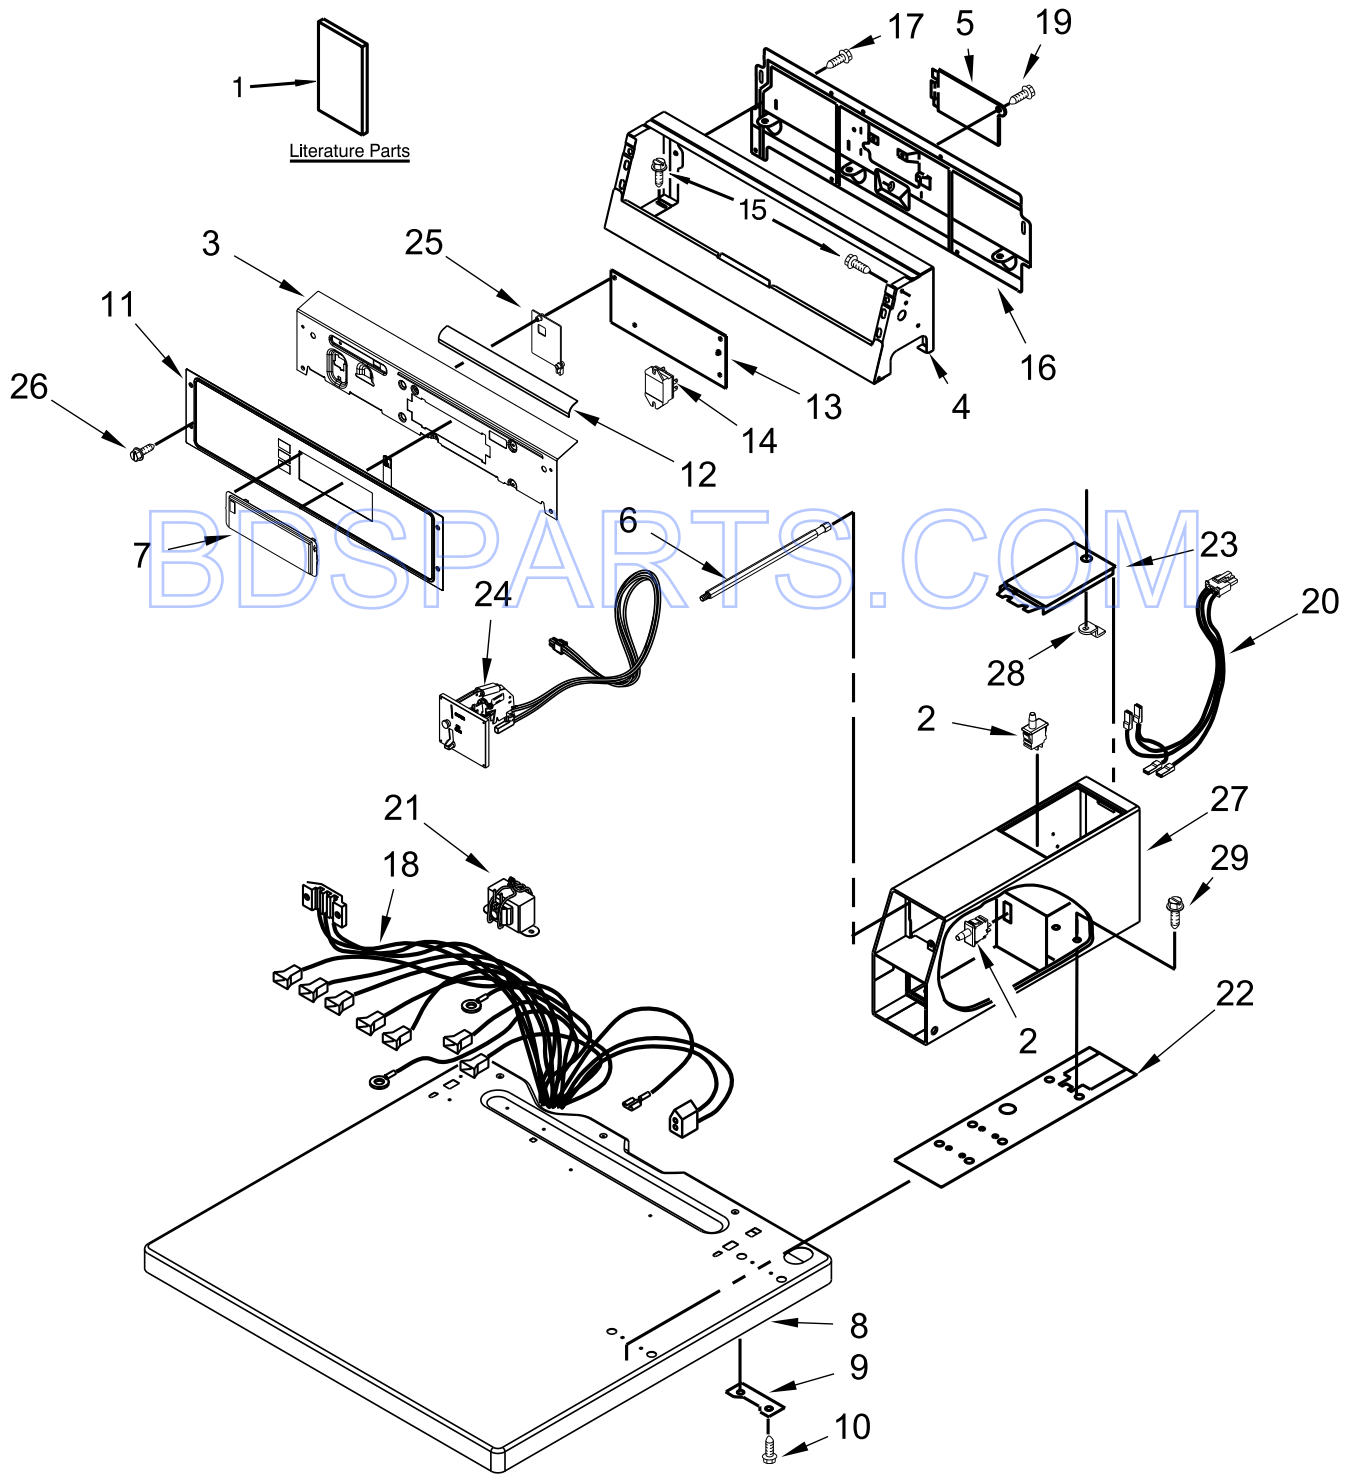

COMMERCIAL ELECTRIC DRYER

MODELS:

MDE18PDAZW0 (White)
MDE18PDAYW0 (White)

BDSPARTS.COM

TOP AND CONSOLE PARTS

TOP AND CONSOLE PARTS

<u>Illus. No.</u>	<u>Part No.</u>	<u>Description</u>	<u>Illus. No.</u>	<u>Part No.</u>	<u>Description</u>	<u>Illus. No.</u>	<u>Part No.</u>	<u>Description</u>
1		Literature Parts	11	W10461111	Fascia	22	3954812	Cushion, Meter Case
	W10474273	Installation Instructions	12	W10133515	Deflector Switch Assembly	23	3351136	Assembly, Service Door
	W10581519	Wiring Diagram	13	W10471563	Control Board	24		Coin Drop Assy.
	W10183571	Tech Sheet	14	W10133335	Relay, Motor		W10133242	Assembly, Single Coin Drop
	W10296776	Wiring Diagram	15	8533971	Screw			MDE18PDAYW0
2	W10131838	Switch, Vault Service Door	16	3978608	Panel, Rear (Upper)		W10198395	Assembly, Dual Coin Drop
3	W10461121	Bracket, Back	17	3390647	Screw			MDE18PDAZW0
4	W10461094	Console	18		Wiring Harness	25	W10161476	Shield, Probing
5	W10286180	Cover, Terminal Block		W10130183	Harness, Main	26	W10386302	Screw
6	W10137319	Bolt, Hex Bar			MDE18PDAYW0	27	W10529176	Meter Case
7	W10267645	Cover, Display		W10111009	Harness, Main	28	90406	Nut, Cage
8		Top			MDE18PDAZW0	29	3349065	Screw
	W10136707	White	19	98139	Screw			ESD 270 New Jersey
9	3347825	Plate, Mounting	20	W10211244	Wire, Harnes Sensor Switch			Dr. Fort Washington, PA
10	98445	Screw	21	W10131839	Transformer			19034 1-800-523-1510
								info@esdcoin.com