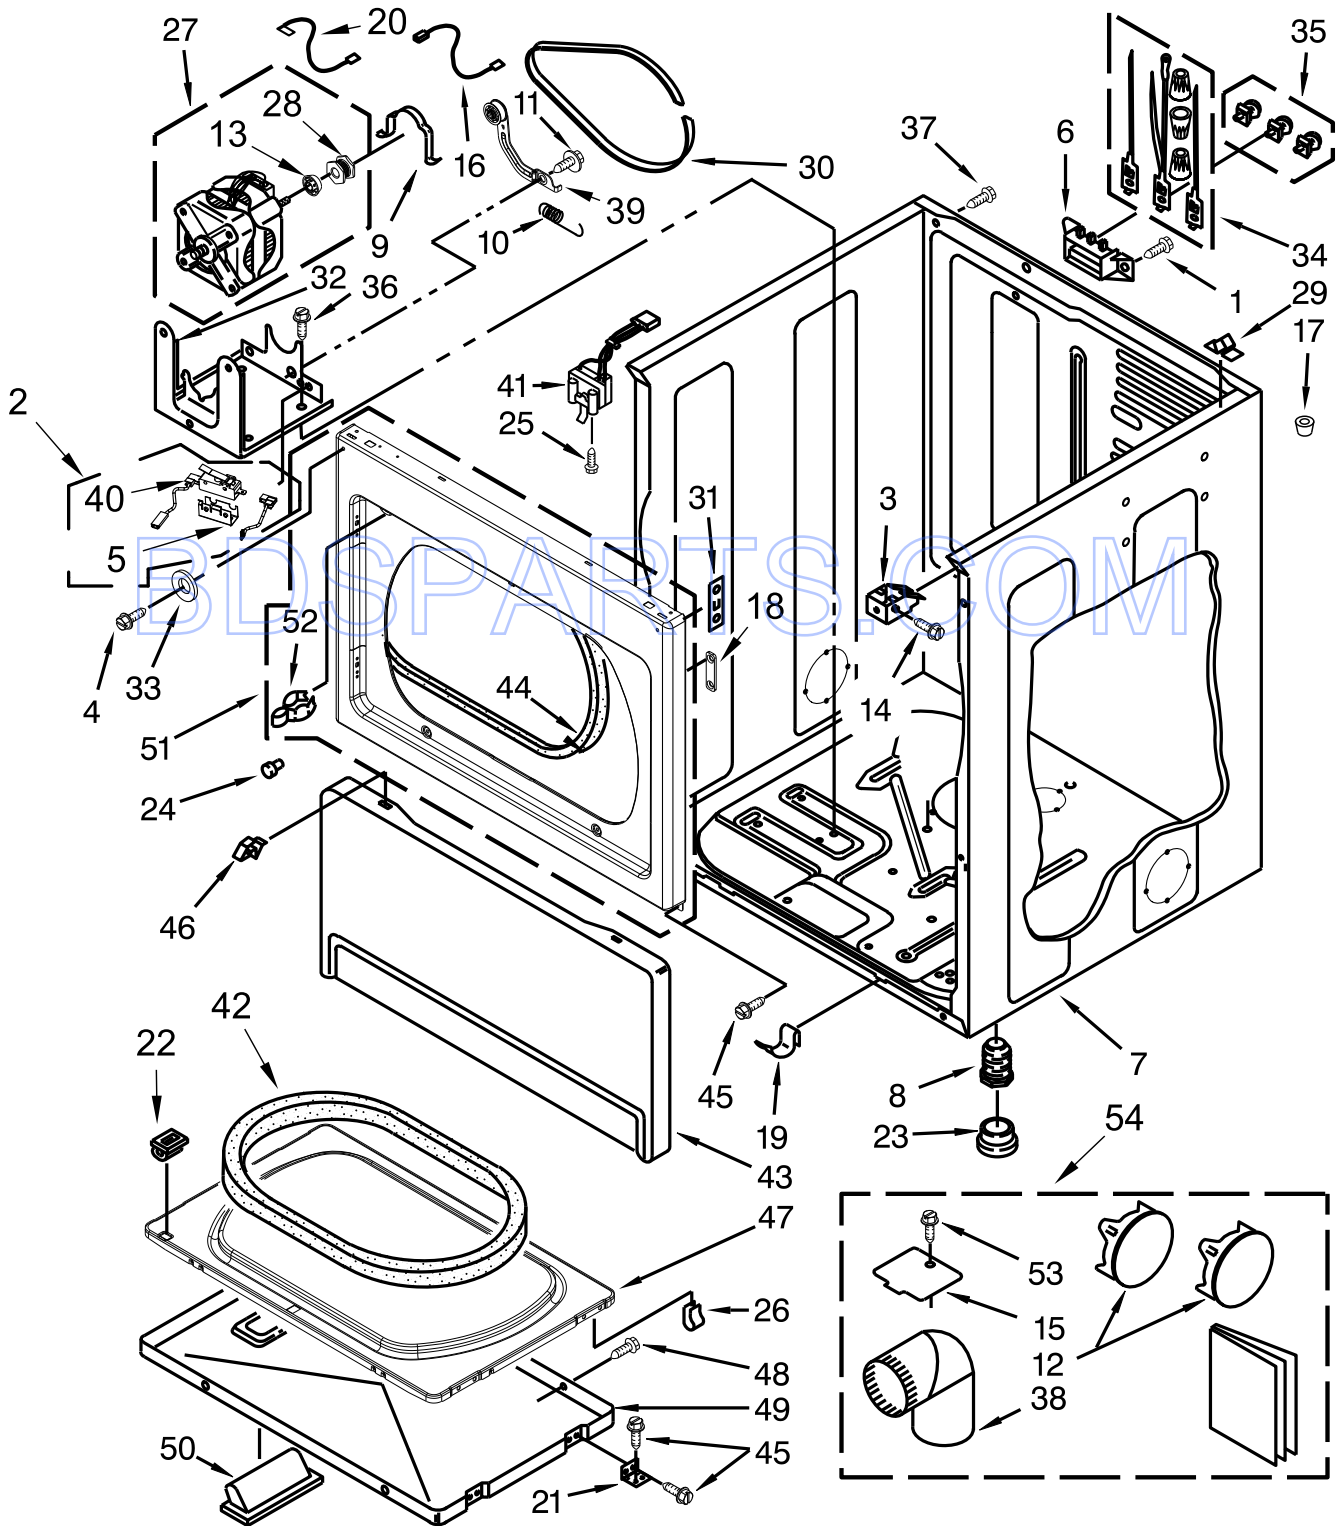

CABINET PARTS

CABINET PARTS

<u>Illus. No.</u>	<u>Part No.</u>	<u>Description</u>	<u>Illus. No.</u>	<u>Part No.</u>	<u>Description</u>	<u>Illus. No.</u>	<u>Part No.</u>	<u>Description</u>
1	3393008	Screw	18	W10191265	Plug, Hinge	37	8533974	Screw
2	W10155571	Switch, Assembly	19	W10291934	Clip	38	49026	Elbow
3	3391846	Clip, Front Panel	20	8539892	Wire, Motor To Belt Switch	39	W10344192	Assembly, Idler
4	3390647	Screw	21	W10279703	Hinge & Pin Assembly	40	8564011	Bracket, Switch
5	8564010	Assembly, Switch & Actuator	22	3392538	Door Catch Assembly	41	3406109	Switch, Door
6	3397659	Block, Terminal	23	3391943	Boot, Foot	42	3390735	Seal, Door
7		Cabinet	24	693152	Bumper	43	697215	White
	W10547697	White	25	697773	Screw	44	3387242	Seal, Front Panel
8	3392100	Foot, Dryer	26	W10131123	Nut, "U"	45	342055	Screw
	279810	Foot, Optional (Extended Length Package Of 2) (Not Included)	27	W10396034	Assembly, Motor 60 HZ.	46	3388229	Retainer
9	660658	Clamp, Motor	28	3394341	Pulley, Motor	47	W10323061	Door, Rear
10	W10446781	Spring, Idler	29	345670	Lock Top	48	W10139210	Screw
11	3389420	Screw	30	W10131172	Belt, Drive	49	W10322546	Door, Front
12	697750	Plug, Multivent	31	3390902	Clip, Door Hinge	50	W10116360	Handle, Door
13	3393657	Restrainer, Belt	32	W10135695	Bracket, Motor	51		Panel, Front
14	3391915	Screw	33	3392186	Washer		W10192882	White
15	3394331	Cover Plate, Exhaust Plate	34	279318	Terminal, Brass & Tinned (Includes Terminal Block Screw Kit)	52	696144	Strike, Door
16	W10167613	Wire, Belt Switch	35	279393	Screw Kit, Terminal Block	53	693995	Screw
17	356674	Cone, Wedge	36	3390663	Screw, Door Switch Mounting	54	279818	White

Optional Parts Not Included
Dryer Exhaust Kit (For Side & Bottom Venting)