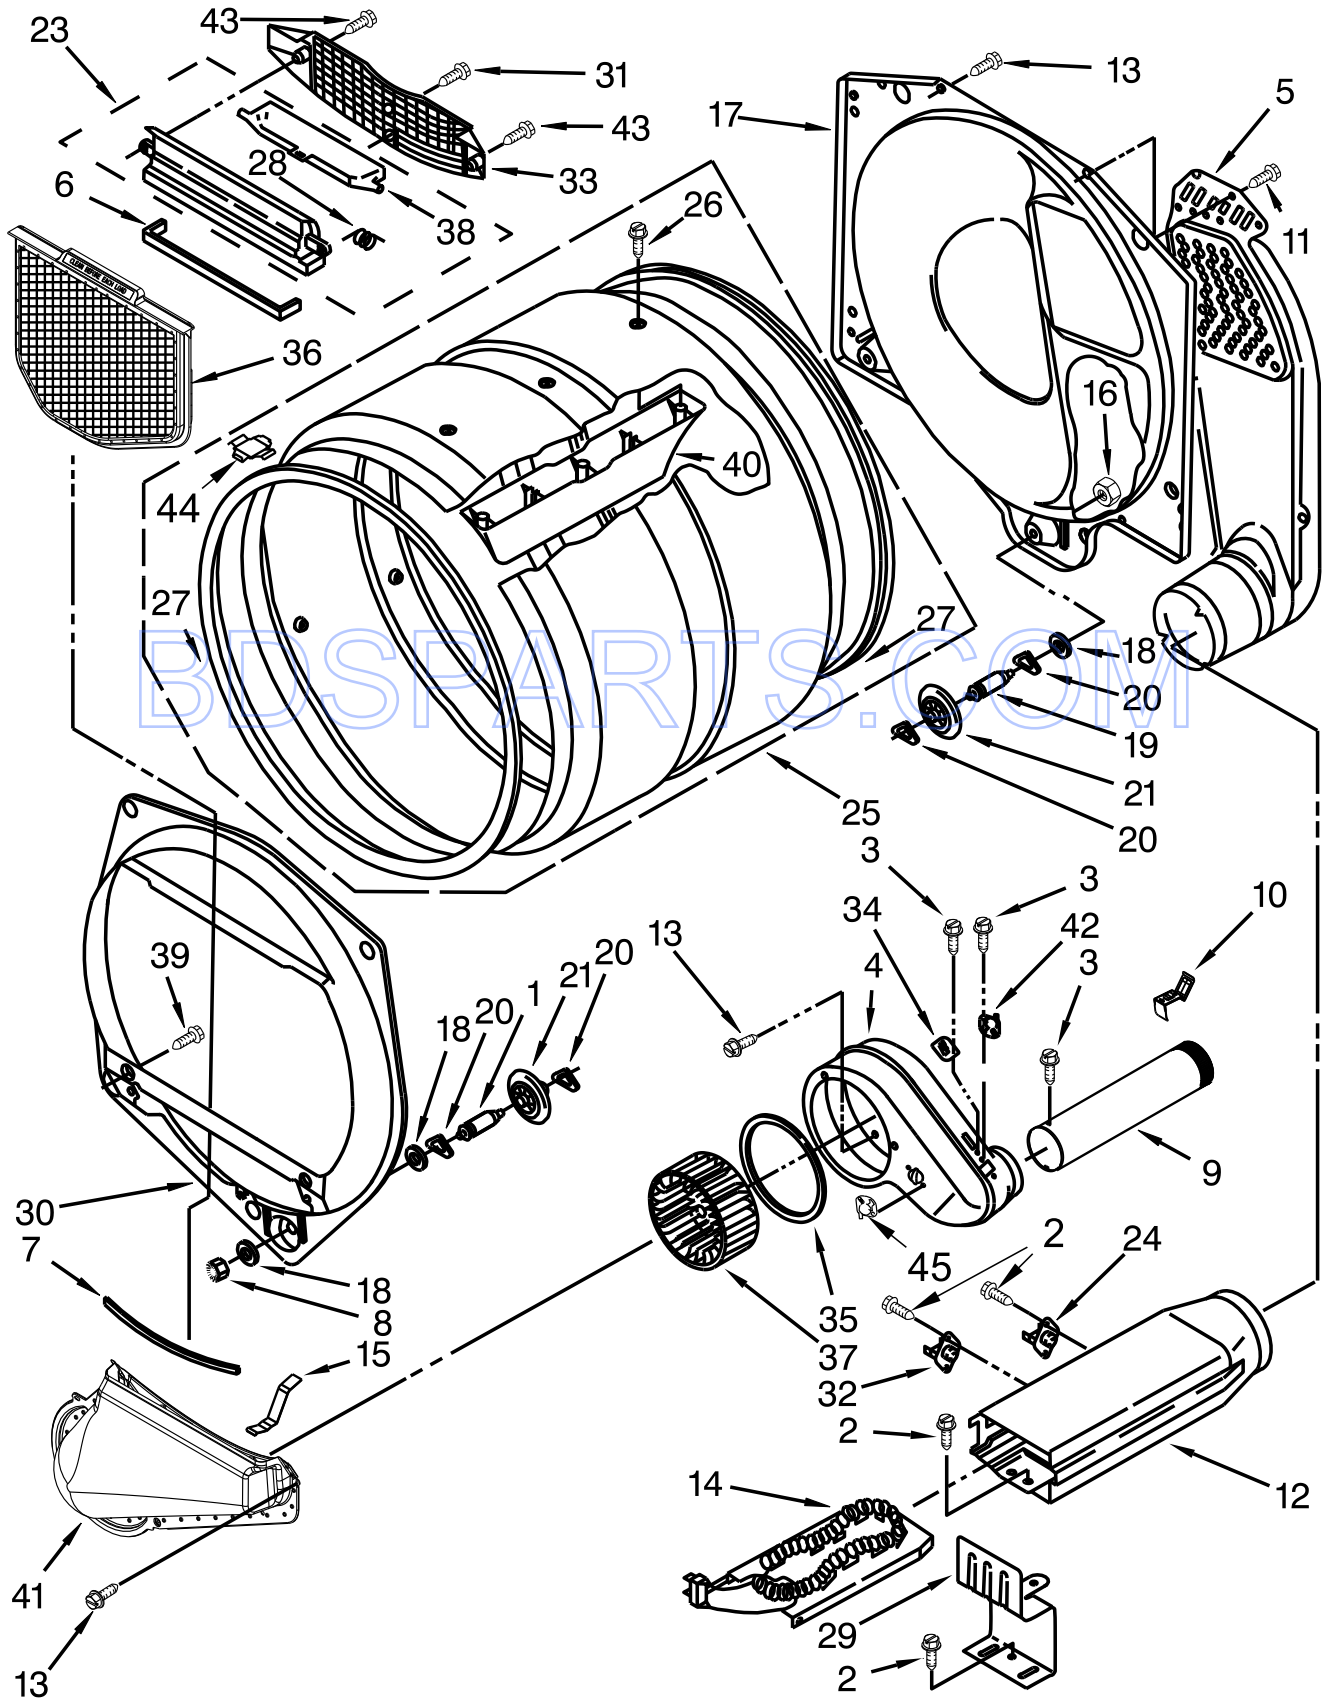

BULKHEAD PARTS

BULKHEAD PARTS

<u>Illus.</u> <u>No.</u>	<u>Part No.</u>	<u>Description</u>	<u>Illus.</u> <u>No.</u>	<u>Part No.</u>	<u>Description</u>	<u>Illus.</u> <u>No.</u>	<u>Part No.</u>	<u>Description</u>
1	W10359271	Shaft, Drum Roller - Right Hand Thread	16	W10001120	Nut, Hex (Left Hand Thread)	34	3392519	Fuse, Thermal (91C)
2	90767	Screw	17	3387809	Bulkhead, Rear	35	697770	Seal, Plate Cover
3	8533971	Screw	18	3387459	Washer	36	W10049370	Screen, Lint
4	8544362	Housing, Blower	19	W10359272	Shaft, Drum Roller - Left Hand Thread	37	W10349492	Wheel, Blower
5	697354	Assembly, Air Duct	20	690997	Washer, Tri Ring	38	W10181925	Door, Lint Screen
6	697813	Seal, Outlet Housing	21	W10314171	Roller, Support	39	3357011	Screw
7	697814	Seal, Drum Front	23	W10181928	Housing, Outlet	40	697693	Baffle, Drum
8	3934666	Nut, Hex	24	8318314	Kit, Thermal Cut-Off (Includes High Limit Thermostat)	41	8066168	Assembly, Lint Duct
9	8066224	Exhaust Pipe	25	W10545923	Drum Assembly	42	W10131836	Thermostat
10	8572105	Clip, Exhaust	26	W10219342	Screw	43	3387230	Screw
11	693995	Screw	27	W10521118	Seal, Drum (Front)	44	8066086	Plug, Drum Hole
12	3392537	Assembly, Weld Heater Box	28	3394986	Spring, Lint Screen Door	45	W10193019	Thermostat (155~F) Electronic
13	3390647	Screw	29	8066099	Bracket, Heater Box			
14		Heater Element	30	697557	Bulkhead, Front			
	3387748	Element, Heater MDE18CSAYW0	31	695240	Screw			
	W10157669	Element, Heater MDE18CSAZW0	32	3391914	Thermostat HL-295/215			
15	W10345456	Clip, Spring	33	W10181926	Grille, Outlet			

BDS PARTS.COM