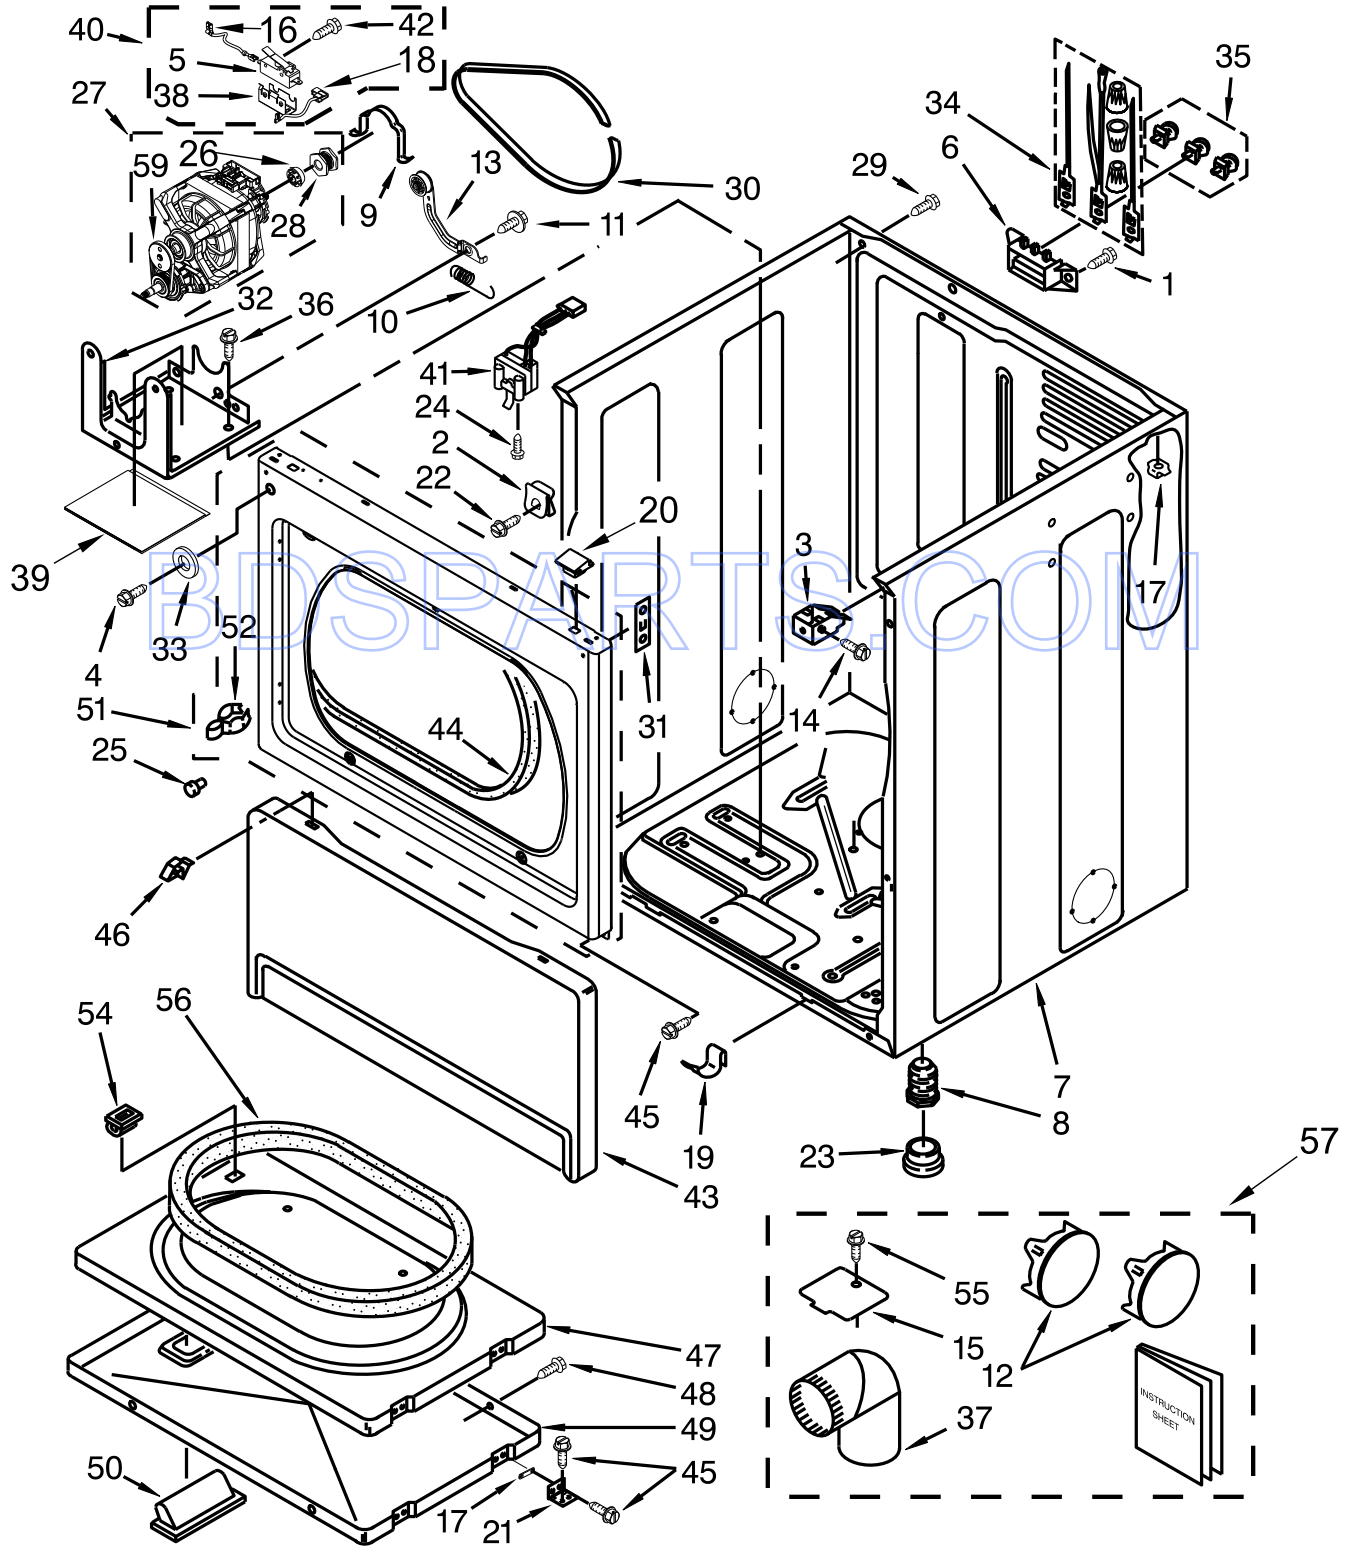

CABINET PARTS

CABINET PARTS

<u>Illus. No.</u>	<u>Part No.</u>	<u>Description</u>	<u>Illus. No.</u>	<u>Part No.</u>	<u>Description</u>	<u>Illus. No.</u>	<u>Part No.</u>	<u>Description</u>
1	3393008	Screw	19	W10291934	Clip	39	W10212660	Motor, Sound Pad
2	W10131123	Nut, "U"	20	345670	Lock Top	40	W10155571	Switch, Assembly
3	3391846	Clip, Front Panel	21	W10279703	Hinge & Pin Assembly	41	3406109	Switch, Door
4	3400077	Screw	22	W10386302	Screw	42	W10002600	Screw
5	8564010	Assembly, Switch & Actuator	23	3391943	Boot, Foot	43	697215	White
6	3397659	Block, Terminal	24	697773	Screw	44	3387242	Seal, Front Panel
7	W10547697	White	25	693152	Bumper	45	342055	Screw
8	3392100	Foot, Dryer	26	3393657	Restrainer, Belt	46	3388229	Retainer
	279810	Foot, Optional (Extended Length Package Of 2) (Not Included)	27	W10396034	Assembly, Motor 60 HZ.	47	W10323061	Door, Rear
9	660658	Clamp, Motor	28	3394341	Pulley, Motor	48	695240	Screw
10	W10446781	Spring, Idler	29	8533974	Screw	49	W10322546	Door, Front
11	3389420	Screw	30	W10131172	Belt, Drive	50	W10116360	Handle, Door
12		Plug, Multivent	31	3390902	Clip, Door Hinge	51		Panel, Front
	697750	White	32	W10135695	Bracket, Motor		W10192882	White
13	W10344192	Assembly, Idler	33	3392186	Washer	52	696144	Strike, Door
14	3391915	Screw	34	279318	Terminal, Brass & Tinned (Includes Terminal Block Screw Kit)	54	3392538	Door Catch Assembly
15	3394331	Cover Plate, Exhaust Plate	35	279393	Screw Kit, Terminal Block	55	3390647	Screw
16	W10167613	Wire, Belt Switch	36	3390663	Screw, Door Switch Mounting	56	3390735	Seal, Door
17	W10191265	Plug, Hinge	37	49026	Elbow	57	279818	White
18	8539892	Wire, Motor To Belt Switch	38	8564011	Bracket, Switch			Optional Parts Not Included|Dryer Exhaust Kit|(For Side & Bottom Venting)