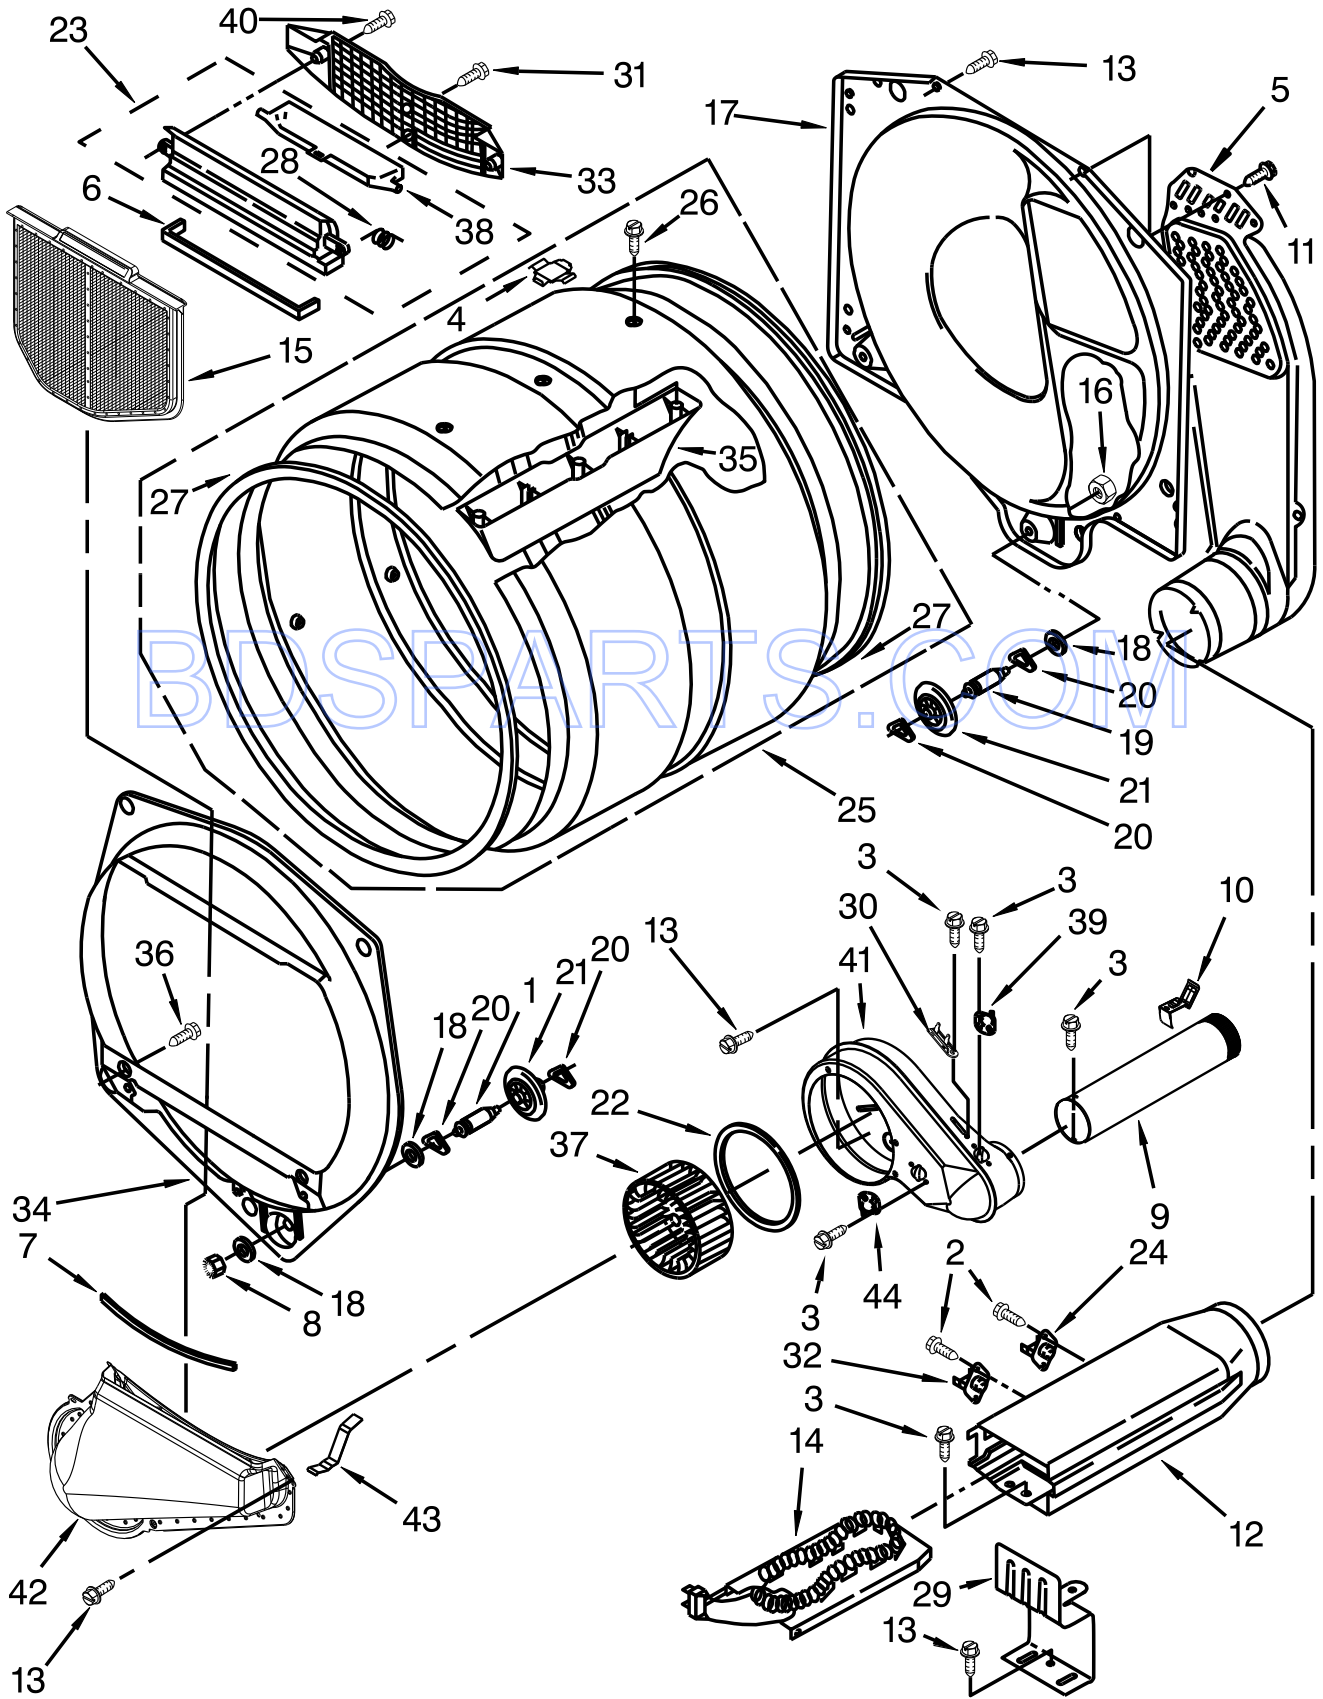

BULKHEAD PARTS

BULKHEAD PARTS

<u>Illus.</u> <u>No.</u>	<u>Part No.</u>	<u>Description</u>	<u>Illus.</u> <u>No.</u>	<u>Part No.</u>	<u>Description</u>	<u>Illus.</u> <u>No.</u>	<u>Part No.</u>	<u>Description</u>
1	W10359271	Shaft, Drum Roller - Right Hand Thread	16	W10001120	Nut, Hex (Left Hand Thread)	30	3392519	Fuse, Thermal (91C)
2	90767	Screw	17	3387809	Bulkhead, Rear	31	359625	Screw
3	8533971	Screw	18	3387459	Washer	32	3391914	Thermostat HL-295/215
4	8066086	Plug, Drum Hole	19	W10359272	Shaft, Drum Roller - Left Hand Thread	33	W10181926	Grille, Outlet
5	697354	Assembly, Air Duct	20	690997	Washer, Tri Ring	34	697557	Bulkhead, Front
6	697813	Seal, Outlet Housing	21	W10314171	Roller, Support	35	697693	Baffle, Drum
7	697814	Seal, Drum Front	22	697770	Seal, Plate Cover	36	3357011	Screw
8	3934666	Nut, Hex	23	W10181928	Housing, Outlet	37	W10349492	Wheel, Blower
9	8066224	Pipe, Exhaust	24	8318314	Kit, Thermal Cut-Off (Includes High Limit Thermostat)	38	W10181925	Door, Lint Screen
10	8572105	Clip, Exhaust	25	W10545923	Assembly, Drum	39	W10131836	Thermostat
11	693995	Screw	26	W10219342	Screw	40	3387230	Screw
12	3392537	Assembly, Weld Heater Box	27	W10521118	Seal, Drum	41	W10135254	Housing, Blower
13	3390647	Screw	28	3394986	Spring, Lint Screen Door	42	8066168	Assembly, Lint Duct
14	3387748	Element, Heater	29	8066099	Bracket, Heater Box	43	W10345456	Clip, Spring
15	W10049370	Screen, Lint				44	W10193019	Thermostat (155~F) Electronic

BDSPARTS.COM