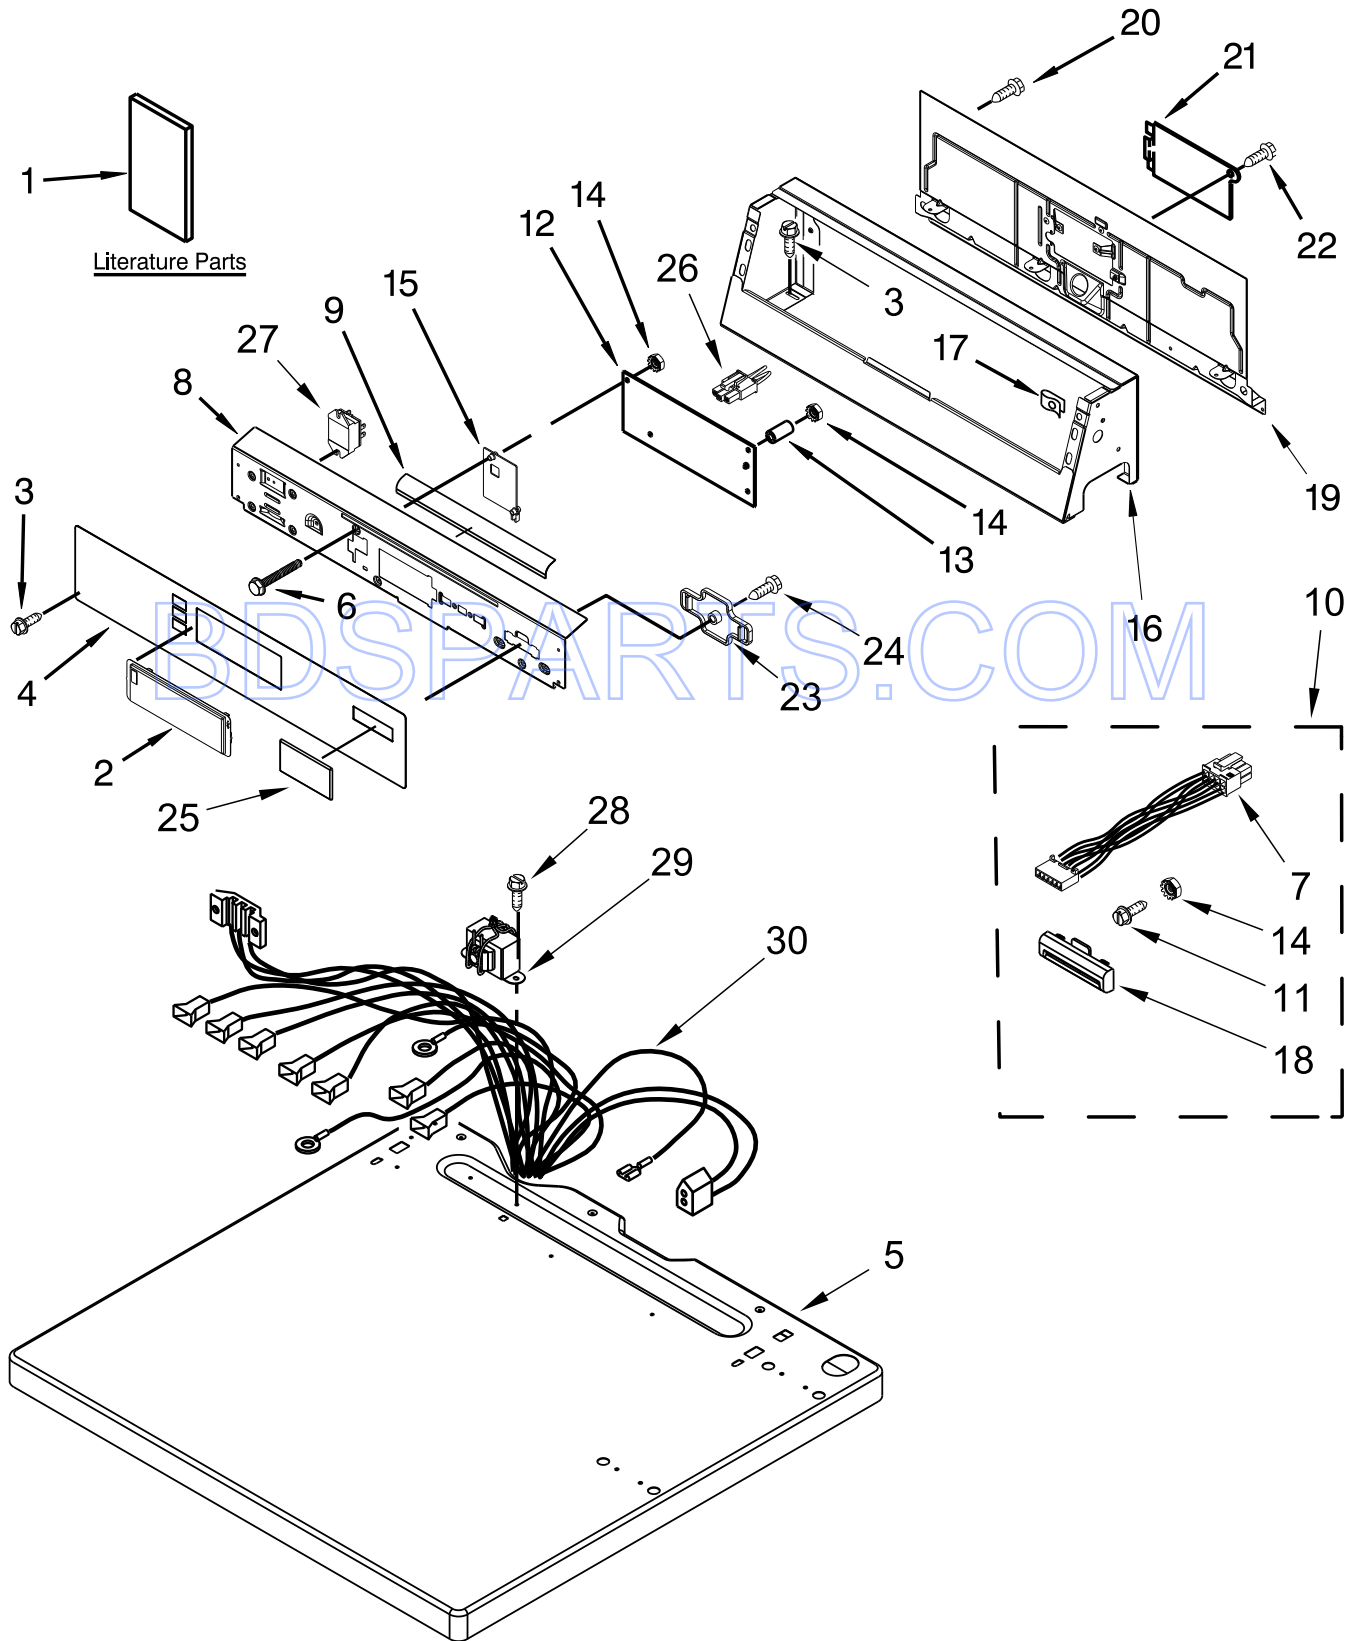

COMMERCIAL ELECTRIC DRYER

MODELS:

MDE18PRAYW0 (White)
MDE18PRAZW0 (White)

BDSPARTS.COM

TOP AND CONSOLE PARTS

TOP AND CONSOLE PARTS

<u>Illus. No.</u>	<u>Part No.</u>	<u>Description</u>	<u>Illus. No.</u>	<u>Part No.</u>	<u>Description</u>	<u>Illus. No.</u>	<u>Part No.</u>	<u>Description</u>
1		Literature Parts	10	W10135415	Card Reader, Conversion Kit	22	98139	Screw
	W10474273	Installation Instructions	11	W10143462	Screw	23	W10137770	Retainer, Card Reader Cover
	W10135291	Instructions, Installation (Card Reader)	12	W10471563	Control Board	24	3400618	Screw
	W10183571	Tech Sheet	13	W10133514	Standoff, Circuit Board	25	W10137769	Cover, Card Reader
2	W10267645	Cover, Display	14	W10139046	Nut, 6-32	26	W10133282	Jumper, Switch Service/Vault
3	W10386302	Screw	15	W10161476	Shield, Probing	27	W10133335	Relay, Motor
4		Fascia	16	W10461095	Console	28	8533971	Screw
5	W10136704	Top	17	W10131123	Nut, "U"	29	W10131839	Transformer
6	W10137322	Screw	18	W10131115	Bezel	30	W10130183	Harness, Main
7	W10133304	Card Reader, Harness	19	8317305	Panel, Rear Console			
8	W10461122	Bracket, Control	20	3390647	Screw			
9	W10133515	Deflector Switch Assembly	21	W10286180	Cover, Terminal Block			