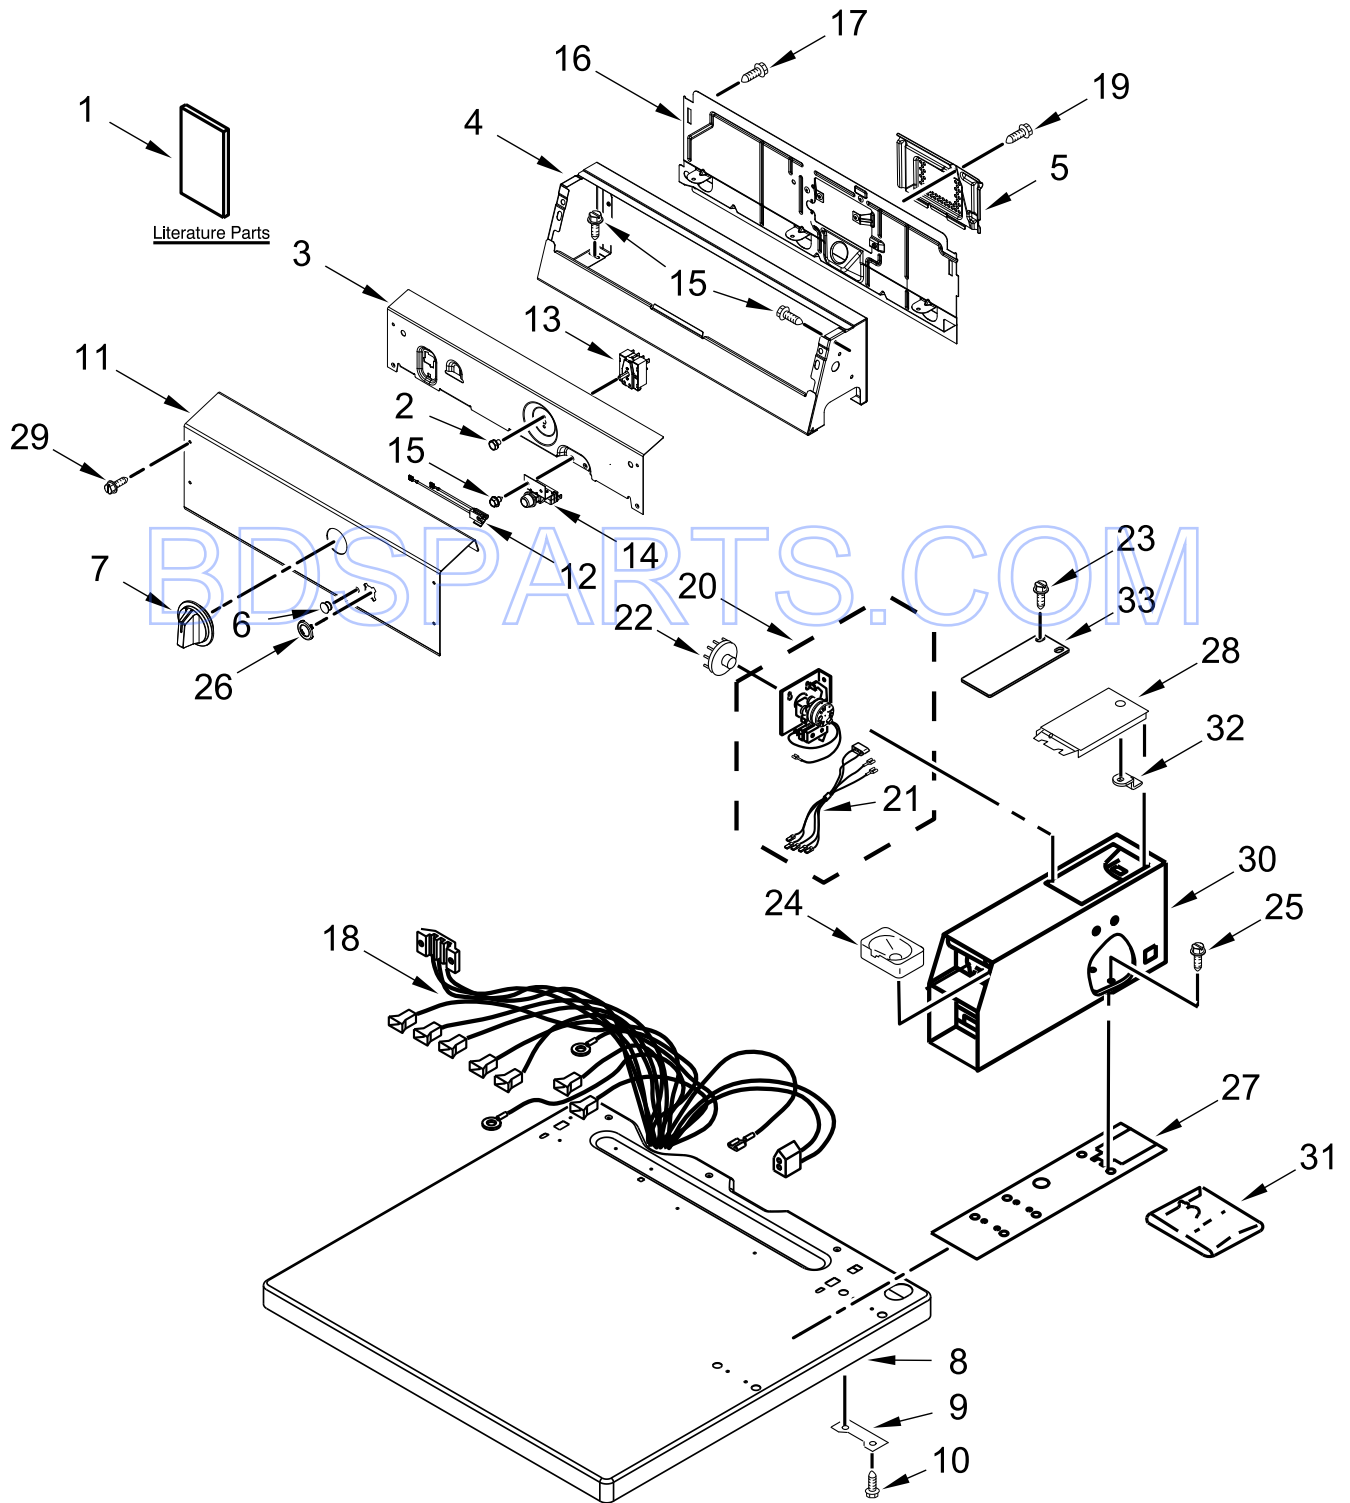

COMMERCIAL ELECTRIC DRYER

MODELS:

MDE20CSAYW0 (White)

MDE20CSAZW0 (White)

BDSPARTS.COM

TOP AND CONSOLE PARTS

TOP AND CONSOLE PARTS

<u>Illus. No.</u>	<u>Part No.</u>	<u>Description</u>	<u>Illus. No.</u>	<u>Part No.</u>	<u>Description</u>	<u>Illus. No.</u>	<u>Part No.</u>	<u>Description</u>
1		Literature Parts	13	W10327105	Switch, Cycle Selection	25	3349065	Bolt
	W10868655	Installation Instructions	14	W10424310	Switch, Push to Start	26	W10510149	Bezel - PTS
	W10296776	Wiring Diagram MDE20CSAYW0	15	8533971	Screw	27	3954812	Cushion, Meter Case
	W10296777	Wiring Diagram MDE20CSAZW0	16	W10863354	Panel, Rear (Console)	28	3351136	Assembly, Service Door
2	W10139100	Screw	17	3390647	Screw	29	W10386302	Screw
3	W10461070	Bracket Control	18	W10129843	Harness, Main MDE20CSAYW0	30	W10529172	Meter Case
4	W10461094	Console		W10164588	Harness, Main MDE20CSAZW0	31	3954807	Kit, Vertical 8-Coin
5	W10286180	Cover, Terminal Block	19	98139	Screw	32	W10156125	Cam, Commercial Lock
6	W10133502	Indicator Lights Assembly	20	W10135259	Timer & Harness Assembly	33	W10153513	Extension ESD 270 New Jersey Dr. Fort Washington, PA 19034 1-800-523-1510 info@esdcoin.com
7	W10133507	Knob	21	W10177791	Harness, Timer			
8		Top	22	3387974	Timing Cam, 3-Pin (60 Minutes)			
	W10136707	White						
9	3347825	Plate, Mounting		343777	Timing Cam, 6-Pin (30 Minutes)			
10	98445	Screw						
11	W10845278	Fascia	23	96435	Screw			
12	W10662107	Lamp, Indicator	24	W10133509	Funnel, Coin			