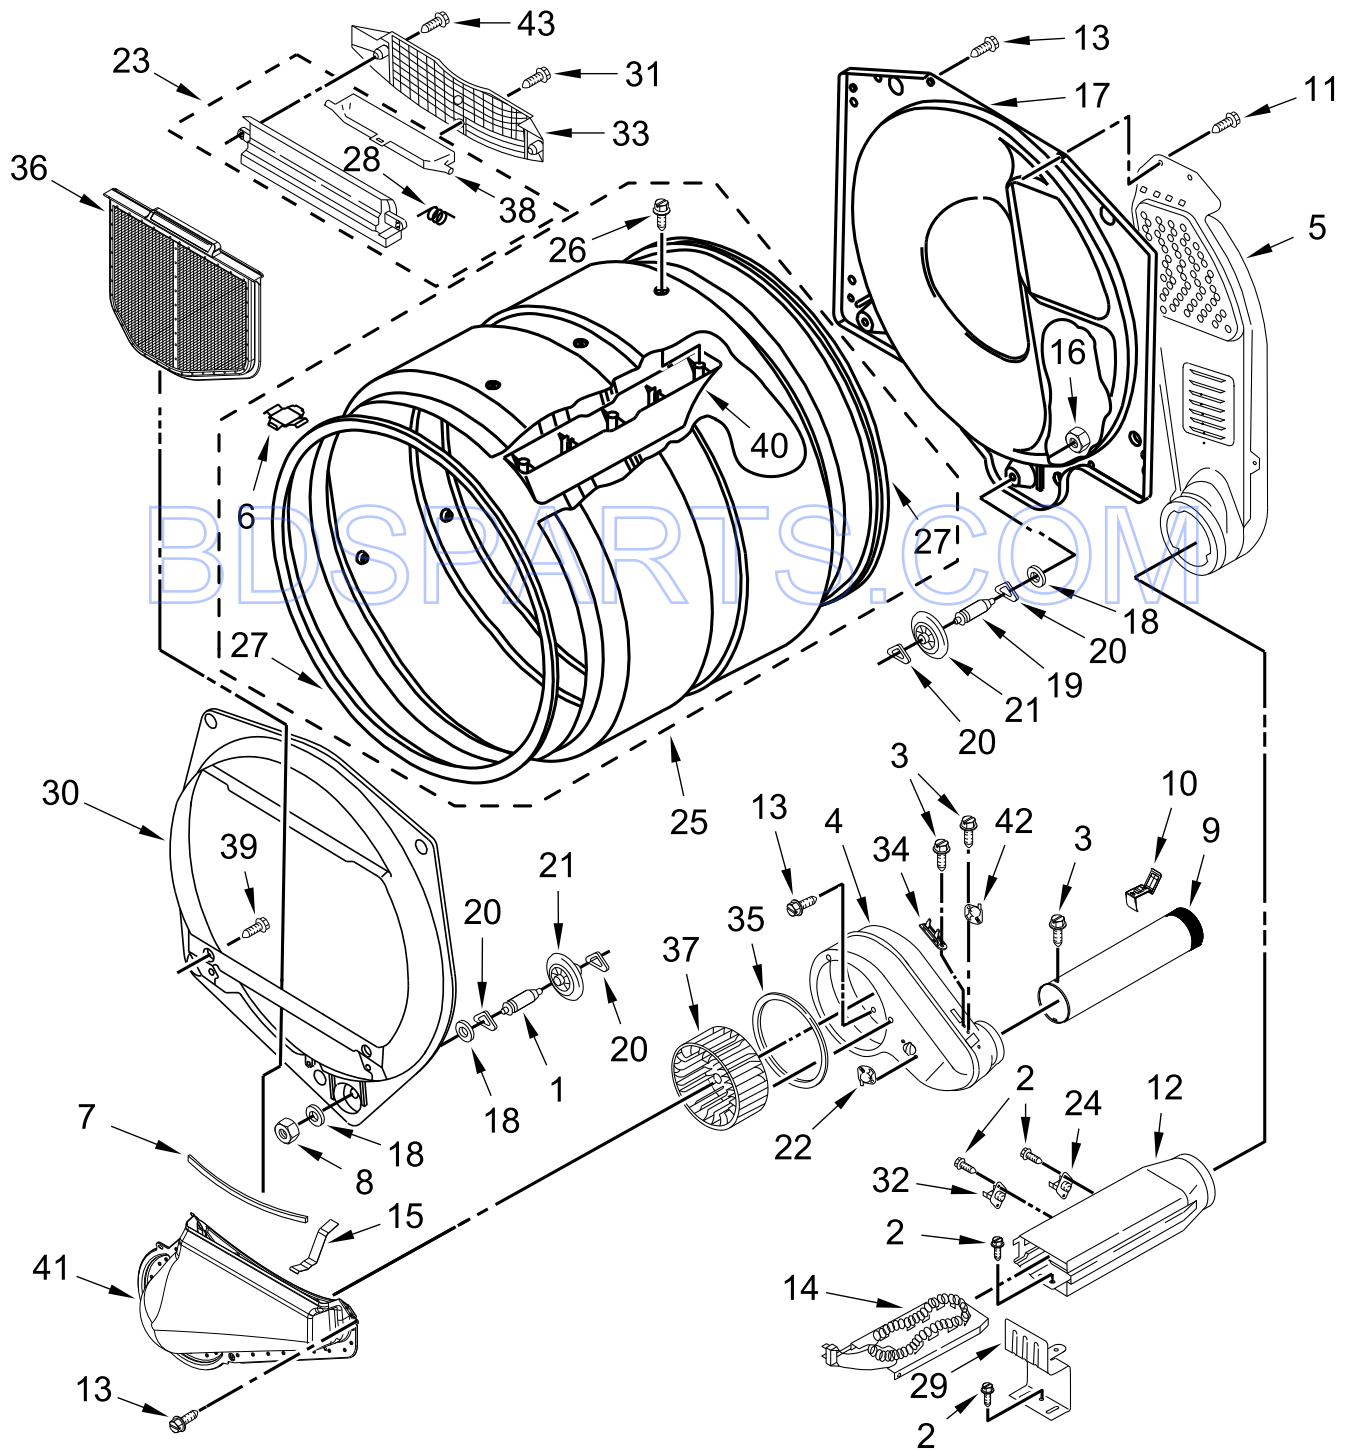

BULKHEAD PARTS

BULKHEAD PARTS

<u>Illus. No.</u>	<u>Part No.</u>	<u>Description</u>	<u>Illus. No.</u>	<u>Part No.</u>	<u>Description</u>	<u>Illus. No.</u>	<u>Part No.</u>	<u>Description</u>
1	W10359271	Shaft, Drum Roller - Right Hand Thread	15	W10345456	Clip, Spring	29	8066099	Bracket, Heater Box
2	90767	Screw	16	W10001120	Nut, Hex (Left Hand Thread)	30	697557	Bulkhead, Front
3	8533971	Screw	17	3387809	Bulkhead, Rear	31	695240	Screw
4	W10135254	Housing, Blower	18	3387459	Washer	32	3391914	Thermostat HL-295/215
5	697354	Assembly, Air Duct	19	W10359272	Shaft, Drum Roller - Left Hand Thread	33	W10692558	Grill, Outlet
6	8066086	Plug, Drum Hole	20	W10512946	Washer, Tri Ring	34	3392519	Fuse, Thermal (91C)
7	697814	Seal, Drum Front	21	W10314171	Roller, Support	35	697770	Seal, Plate Cover
8	3934666	Nut, Hex	22	W10178809	Thermostat 155~F Electronic	36		Lint Screen
9	8066224	Pipe, Exhaust	23	W10685669	Assembly, Outlet Housing		W10596627	White
10	8572105	Clip, Exhaust	24	279973	Kit, Thermal Cut-Off (Includes Thermostat)	37	W10349492	Wheel, Blower
11	693995	Screw	25	W10545923	Assembly, Drum	38	W10685668	Door, Lint Screen
12	W10608837	Assembly, Weld Heater Box	26	W10219342	Screw	39	3357011	Screw
13	3390647	Screw	27	W10521118	Seal, Drum	40	697693	Baffle, Drum
14	W10832958	Element, Heater MDE20CSAYW0	28	3394986	Spring, Lint Screen Door	41	8066168	Assembly, Lint Duct
	W10157669	Element, Heater MDE20CSAZW0				42	W10131836	Thermostat
						43	3387230	Screw