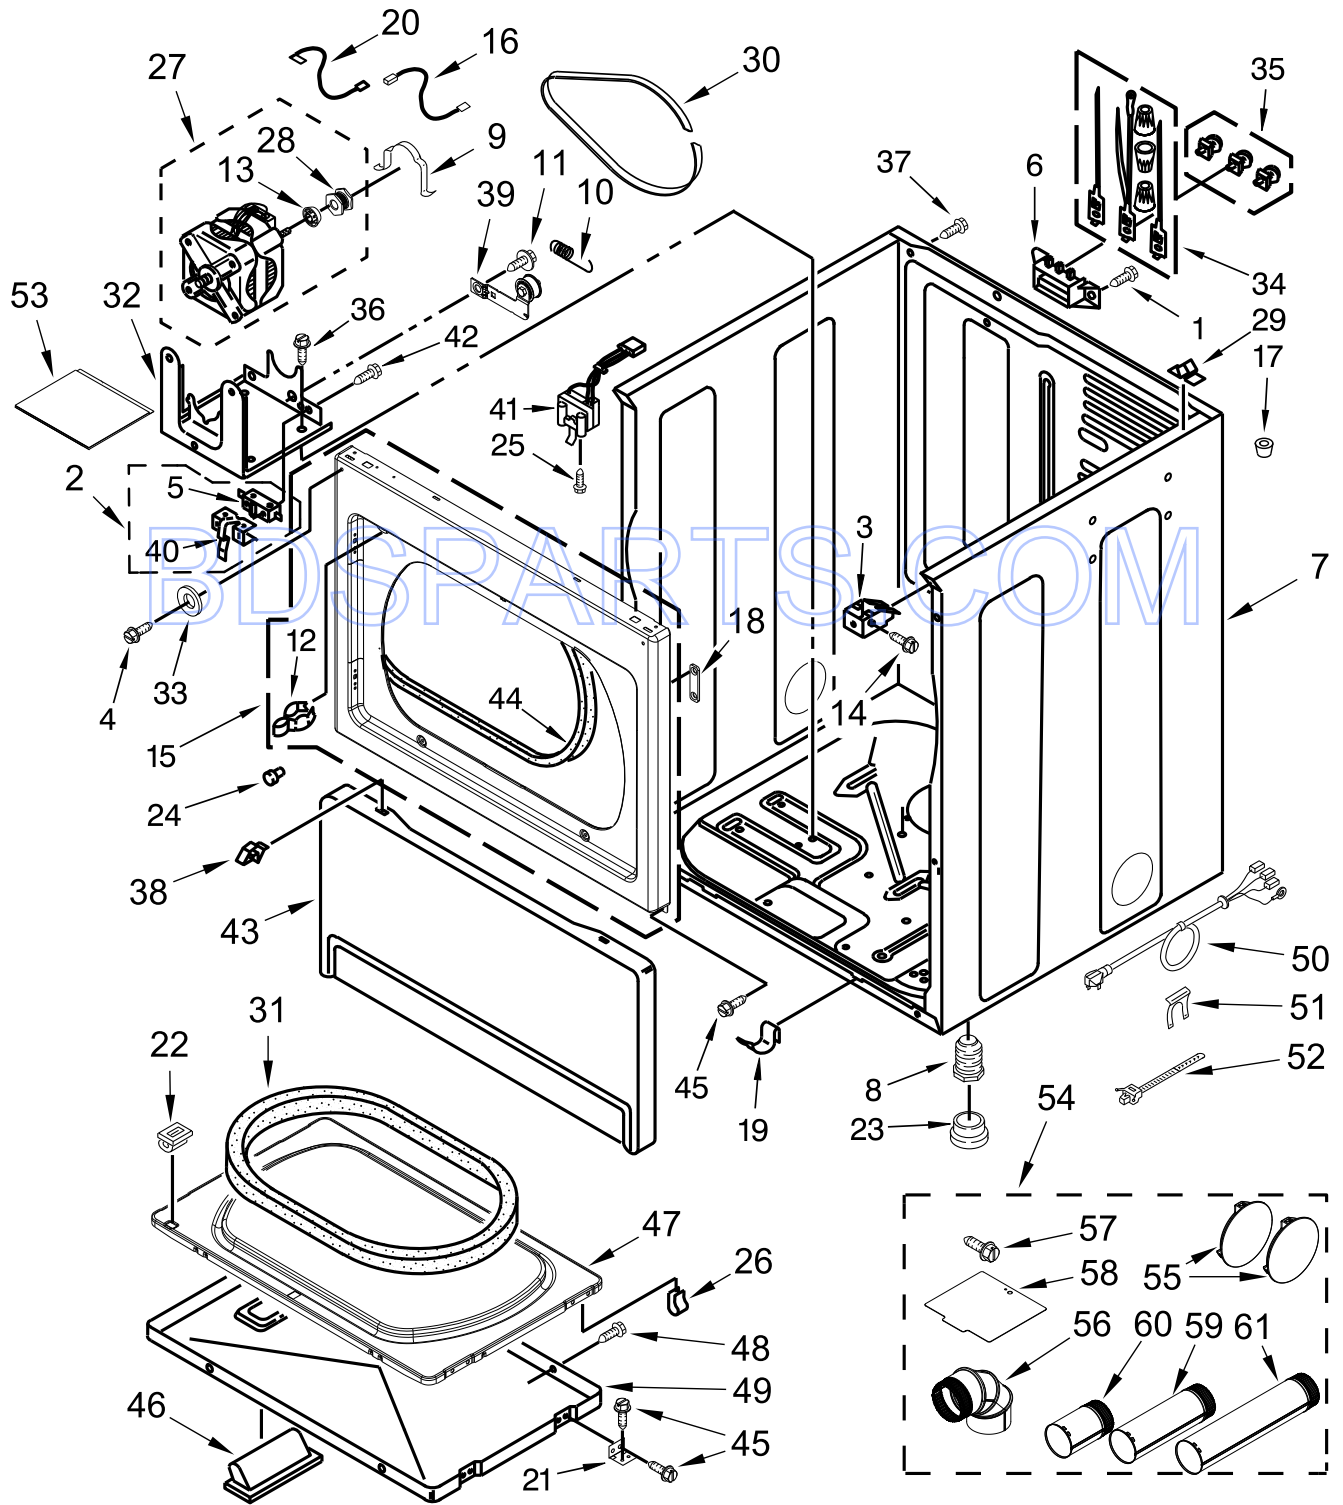

CABINET PARTS

CABINET PARTS

<u>Illus. No.</u>	<u>Part No.</u>	<u>Description</u>	<u>Illus. No.</u>	<u>Part No.</u>	<u>Description</u>	<u>Illus. No.</u>	<u>Part No.</u>	<u>Description</u>
1	3393008	Screw	21		Assembly, Hinge & Pin	43		Panel, Toe
2	8066134	Switch Assembly		W10279703	Silver		697215	White
3	3391846	Clip, Front Panel	22	3392538	Assembly, Door Catch	44	3387242	Seal, Front Panel
4	3390647	Screw	23	3391943	Boot, Foot	45	342055	Screw
5	3394881	Switch - Belt	24	693152	Bumper	46	W10116360	Handle, Door
6	3397659	Block, Terminal	25	697773	Screw	47	W10323061	Door, Rear
7		Cabinet	26	W10131123	Nut, "U"	48	W10139210	Screw
	W10547697	White	27	W10396031	Motor	49	W10322546	Door, Front
8	3392100	Foot, Dryer	28	3394341	Pulley, Motor	50	W10712173	Cord, Power
	279810	Foot, Optional (Extended Length Package Of 2) (Not Included)	29	345670	Lock Top	51	694415	Clip, Strain Relief
9	660658	Clamp, Motor	30	W10131172	Belt, Drive	52	W10155270	Cable Tie
10	W10446781	Spring, Idler	31	3390735	Seal, Door	53	W10836094	Motor, Sound Pad
11	3389420	Screw	32	3387118	Bracket, Motor	54		Optional Parts Not Included|Dryer Exhaust Kit|(For Side & Bottom Venting)
12	696144	Strike, Door	33	3392186	Washer		279818	Kit, Exhaust Vent
13	3393657	Restrainer, Belt			Terminal, Brass and Tinned (Includes Terminal Block Screw Kit)	55		Multivent Plug
14	3391915	Screw	35	279393	Screw Kit, Terminal Block		697750	White
15		Panel, Front				56	49026	Elbow
	W10192882	White	36	343641	Screw	57	488729	Screw
16	W10167612	Wire, Belt Switch	37	W10773242	Screw	58	3394331	Plate, Cover
17	356674	Cone, Wedge	38	3388229	Retainer	59	8563747	Pipe, Exhaust (Medium)
18		Plug, Hinge	39	W10344193	Pulley-Idler Assembly	60	8563750	Pipe, Exhaust (Short)
	W10191265	White	40	8066120	Lever Switch	61	8563749	Pipe, Exhaust (Long)
19	W10291934	Clip	41	3406109	Switch, Door			
20	3398948	Wire, Jumper (Broken Belt Switch)	42	98129	Screw