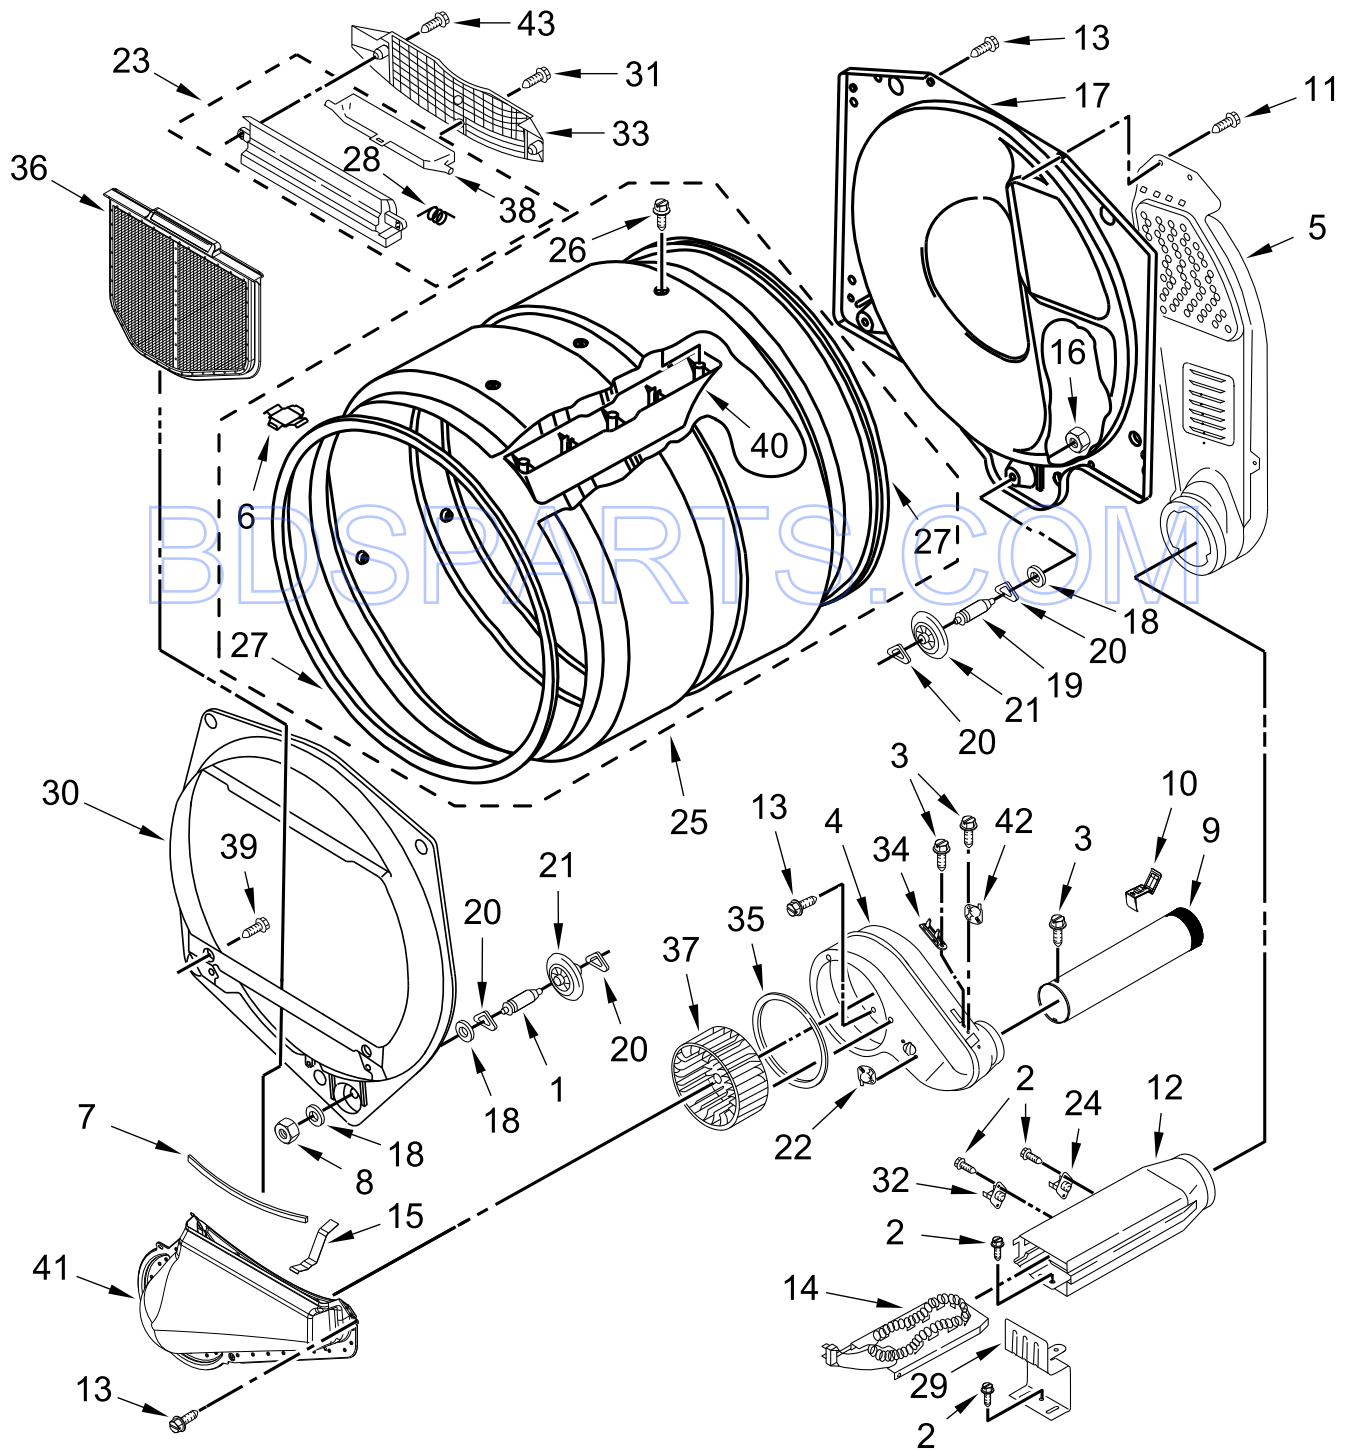

BULKHEAD PARTS

BULKHEAD PARTS

<u>Illus. No.</u>	<u>Part No.</u>	<u>Description</u>	<u>Illus. No.</u>	<u>Part No.</u>	<u>Description</u>	<u>Illus. No.</u>	<u>Part No.</u>	<u>Description</u>
1	W10359271	Shaft, Drum Roller - Right Hand Thread	15	W10345456	Clip, Spring	29	8066099	Bracket, Heater Box
2	90767	Screw	16	W10001120	Nut, Hex (Left Hand Thread)	30	697557	Bulkhead, Front
3	8533971	Screw	17	3387809	Bulkhead, Rear	31	695240	Screw
4	W10135254	Housing, Blower	18	3387459	Washer	32	3391914	Thermostat HL-295/215
5	697354	Assembly, Air Duct	19	W10359272	Shaft, Drum Roller - Left Hand Thread	33	W10692558	Grill, Outlet
6	8066086	Plug, Drum Hole	20	W10512946	Washer, Tri Ring	34	3392519	Fuse, Thermal (91C)
7	697814	Seal, Drum Front	21	W10314171	Roller, Support	35	697770	Seal, Plate Cover
8	3934666	Nut, Hex	22	W10178809	Thermostat 155~F Electronic	36		Lint Screen
9	8066224	Pipe, Exhaust	23	W10685669	Assembly, Outlet Housing		W10596627	White
10	8572105	Clip, Exhaust	24	279973	Kit, Thermal Cut-Off (Includes Thermostat)	37	W10349492	Wheel, Blower
11	693995	Screw	25	W10545923	Assembly, Drum	38	W10685668	Door, Lint Screen
12	W10608837	Assembly, Weld Heater Box	26	W10219342	Screw	39	3357011	Screw
13	3390647	Screw	27	W10521118	Seal, Drum	40	697693	Baffle, Drum
14	W10832958	Element, Heater MDE20MNAYW0	28	3394986	Spring, Lint Screen Door	41	8066168	Assembly, Lint Duct
	W10157669	Element, Heater MDE20MNAZW0				42	W10131836	Thermostat
						43	3387230	Screw