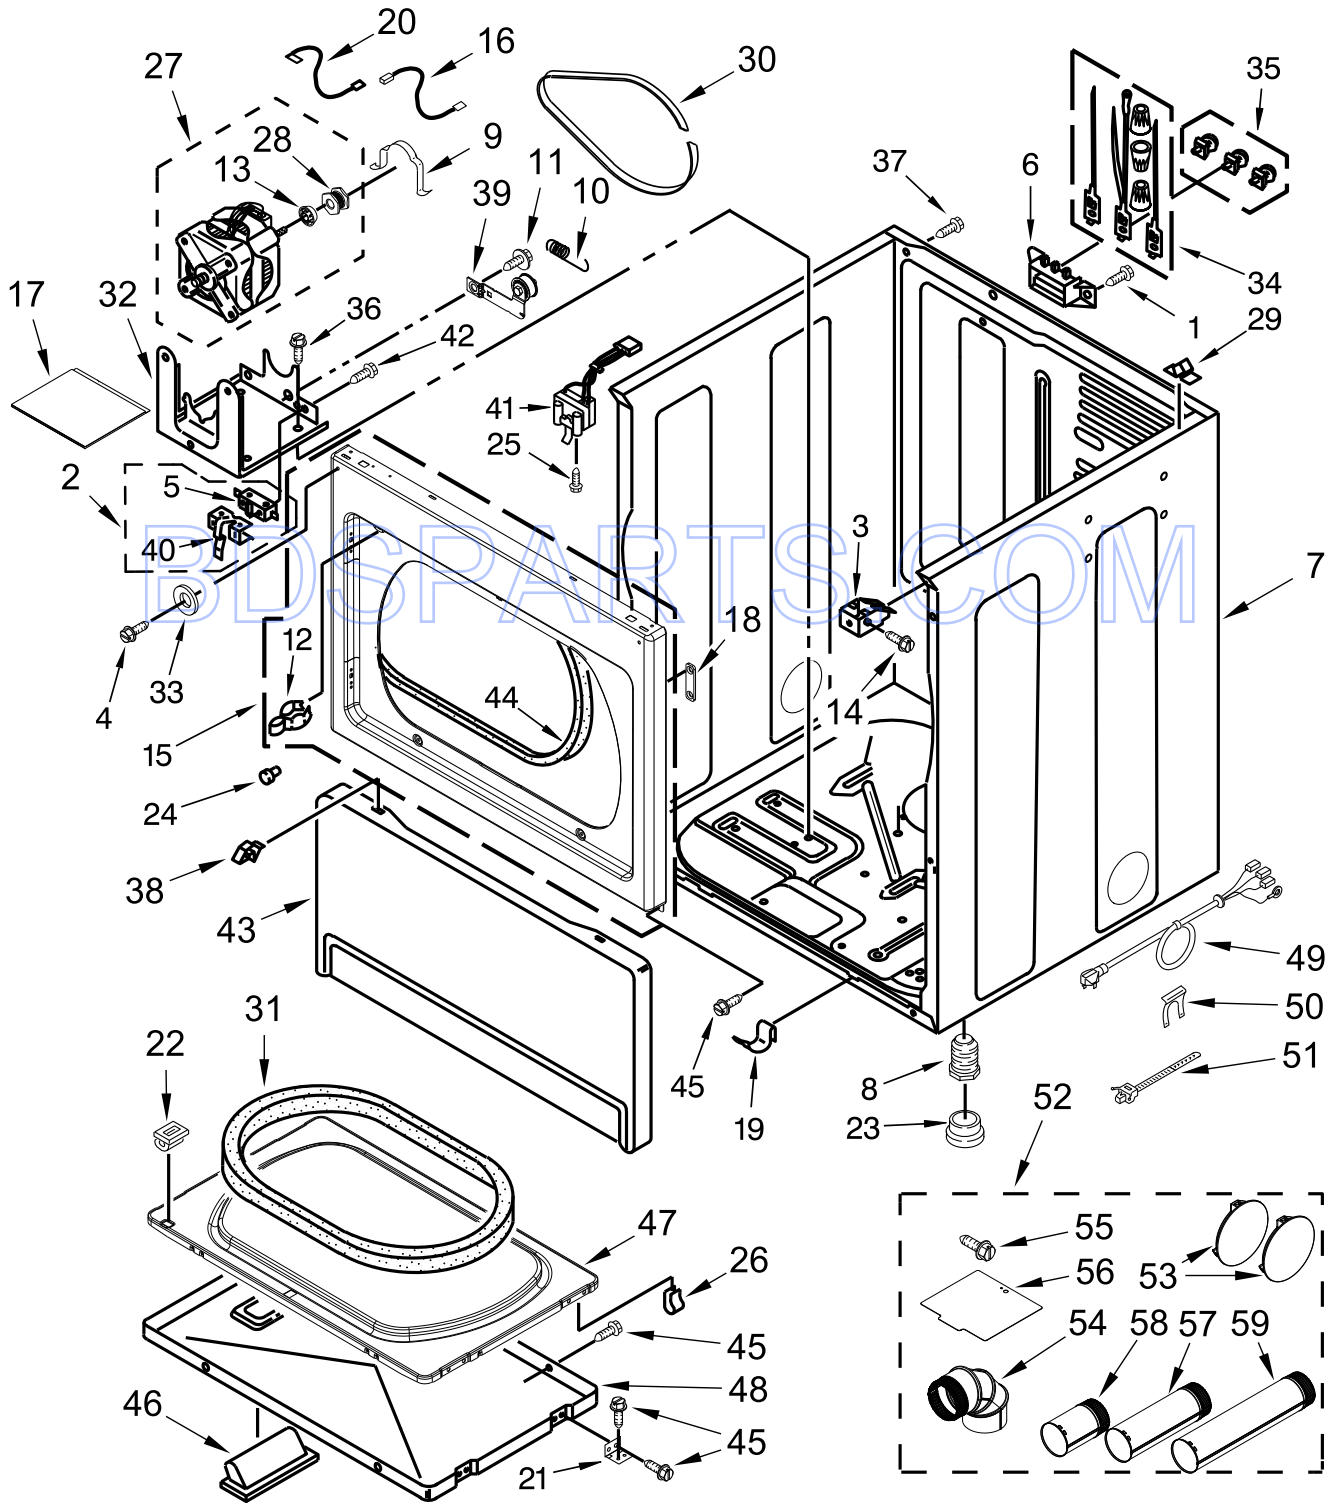

CABINET PARTS

CABINET PARTS

<u>Illus. No.</u>	<u>Part No.</u>	<u>Description</u>	<u>Illus. No.</u>	<u>Part No.</u>	<u>Description</u>	<u>Illus. No.</u>	<u>Part No.</u>	<u>Description</u>
1	3393008	Screw	21		Assembly, Hinge & Pin	43		Panel, Toe
2	8066134	Switch Assembly		W10279703	Silver		697215	White
3	3391846	Clip, Front Panel	22	3392538	Assembly, Door Catch	44	3387242	Seal, Front Panel
4	3390647	Screw	23	3391943	Boot, Foot	45	342055	Screw
5	3394881	Switch - Belt	24	693152	Bumper	46	W10116360	Handle, Door
6	3397659	Block, Terminal	25	697773	Screw	47	W10323061	Door, Rear
7		Cabinet	26	W10131123	Nut, "U"	48	W10322546	Door, Front
	W10547697	White	27	W10396031	Motor	49	W10712173	Cord, Power
8	3392100	Foot, Dryer	28	3394341	Pulley, Motor	50	694415	Clip, Strain Relief
	279810	Foot, Optional (Extended Length Package Of 2) (Not Included)	29	345670	Lock Top	51	W10155270	Cable Tie
			30	W10131172	Belt, Drive	52		Optional Parts Not Included|Dryer Exhaust Kit|(For Side & Bottom Venting)
9	660658	Clamp, Motor	31	3390735	Seal, Door			
10	W10446781	Spring, Idler	32	3387118	Bracket, Motor			
11	3389420	Screw	33	3392186	Washer		279818	Kit, Exhaust Vent
12	696144	Strike, Door	34	279318	Terminal, Brass and Tinned (Includes Terminal Block Screw Kit)	53		Multivent Plug
13	3393657	Restrainer, Belt					697750	White
14	3391915	Screw	35	279393	Screw Kit, Terminal Block	54	49026	Elbow
15		Panel, Front				55	488729	Screw
	W10192882	White	36	343641	Screw	56	3394331	Plate, Cover
16	W10167612	Wire, Belt Switch	37	W10773242	Screw	57	8563747	Pipe, Exhaust (Medium)
17	W10836094	Motor, Sound Pad	38	3388229	Retainer	58	8563750	Pipe, Exhaust (Short)
18		Plug, Hinge	39	W10344193	Pulley-Idler Assembly	59	8563749	Pipe, Exhaust (Long)
	W10191265	White	40	8066120	Lever Switch			
19	W10291934	Clip	41	3406109	Switch, Door			
20	3398948	Wire, Jumper (Broken Belt Switch)	42	98129	Screw