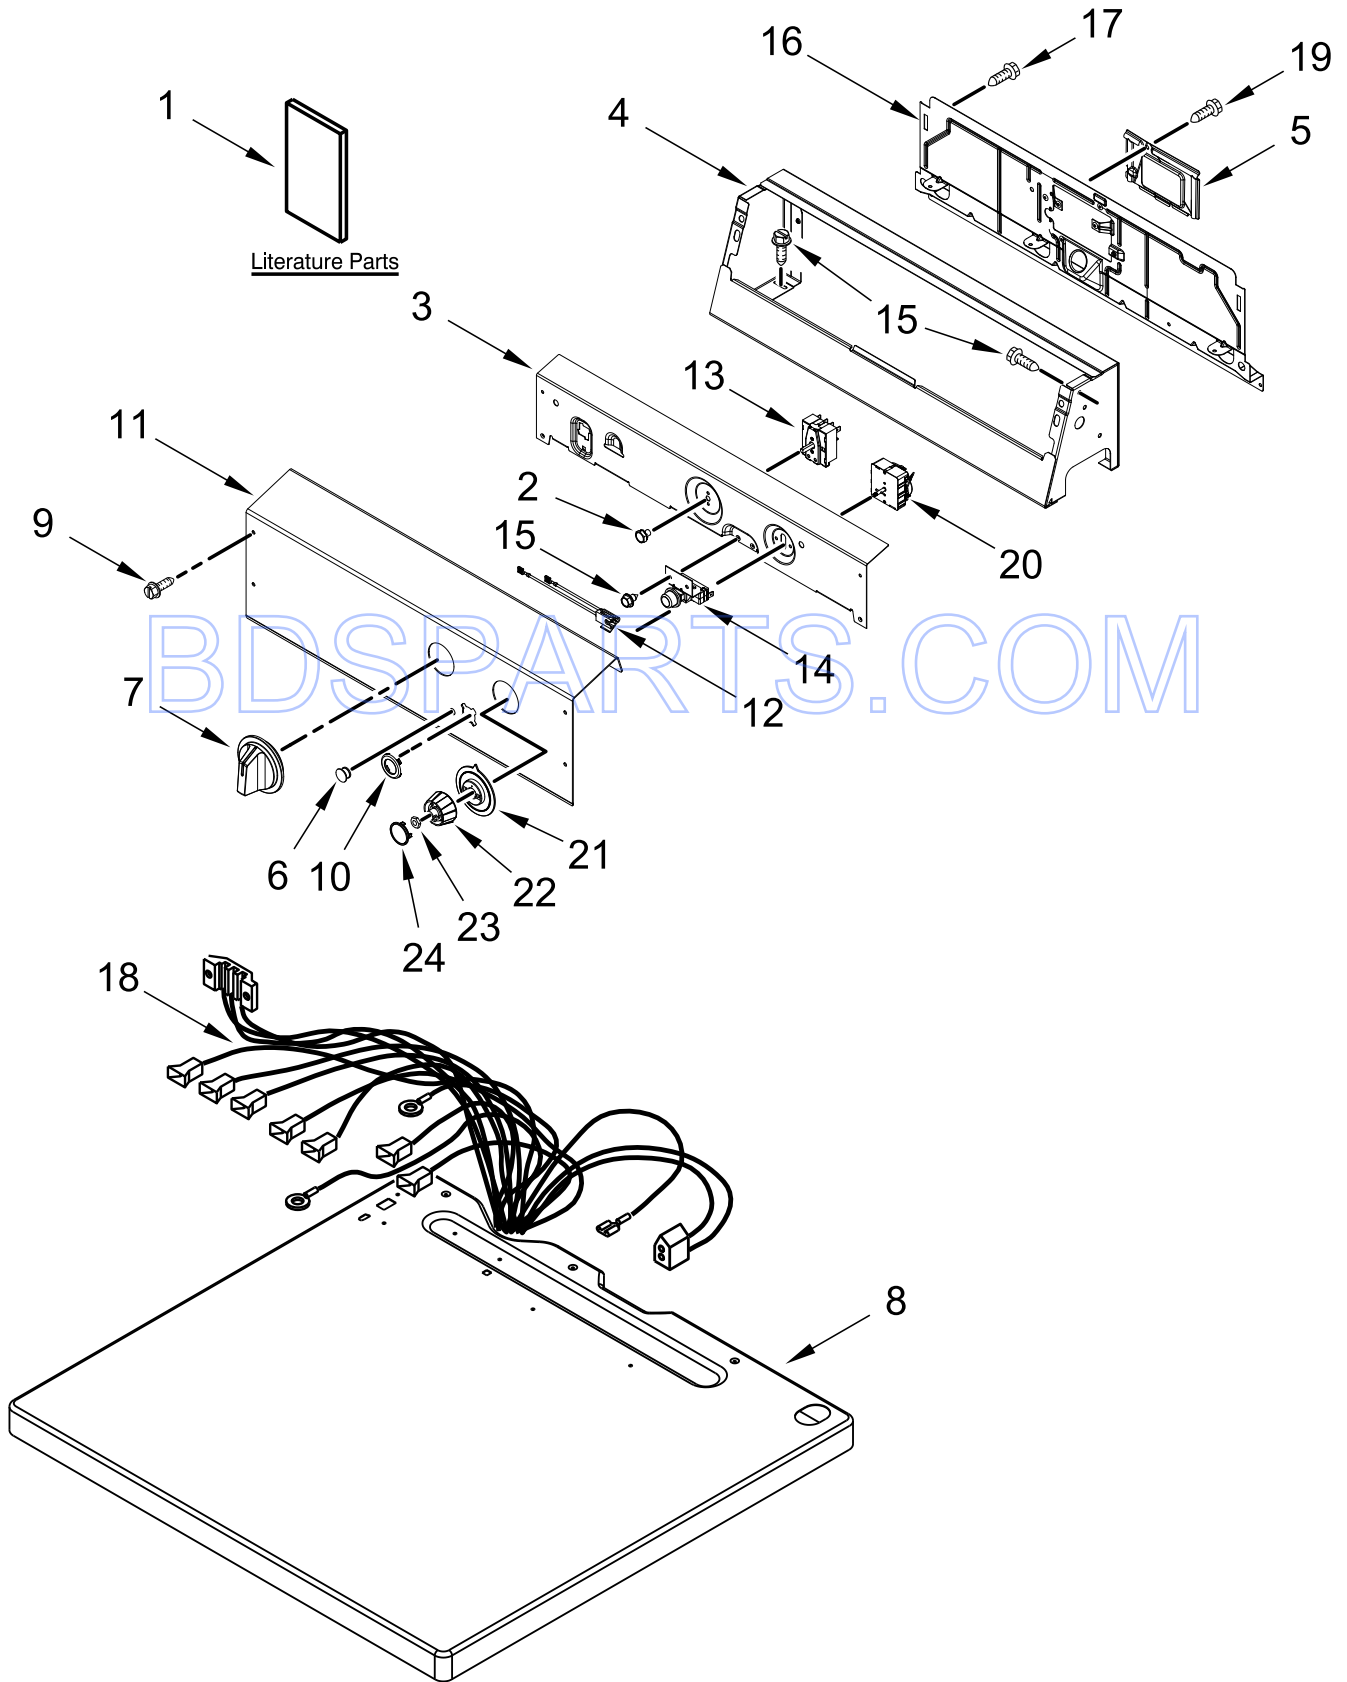

# TOP AND CONSOLE PARTS

<u>Illus. No.</u>	<u>Part No.</u>	<u>Description</u>	<u>Illus. No.</u>	<u>Part No.</u>	<u>Description</u>	<u>Illus. No.</u>	<u>Part No.</u>	<u>Description</u>
1		Literature Parts	7	W10133507	Knob	18	W10153137	Harness, Main
	W10868655	Installation Instructions	8		Top			MDE20MNAYW0
	W10296778	Wiring Diagram		W10136704	White		W10164627	Harness, Main
		MDE20MNAYW0	9	W10386302	Screw			MDE20MNAZW0
	W10296779	Wiring Diagram	10	W10510149	Bezel - PTS	19	98139	Screw
		MDE20MNAZW0	11	W10845280	Fascia	20	W10157942	Timer, Dryer
2	W10139100	Screw	12	W10662107	Lamp, Indicator	21	W10133506	Skirt, Dial
3	W10461071	Back Bracket, Non-Coin	13	W10327105	Switch, Cycle Selection	22	W10906058	Knob
4	W10461095	Console	14	W10424310	Switch, Push to Start	23	W10155650	Nut, Hex
5	W10286180	Cover, Terminal Block	15	8533971	Screw	24	W10133501	Cap, Knob
6	W10133502	Indicator Lights Assembly	16	W10863352	Panel, Rear (Console)			
			17	3390647	Screw			