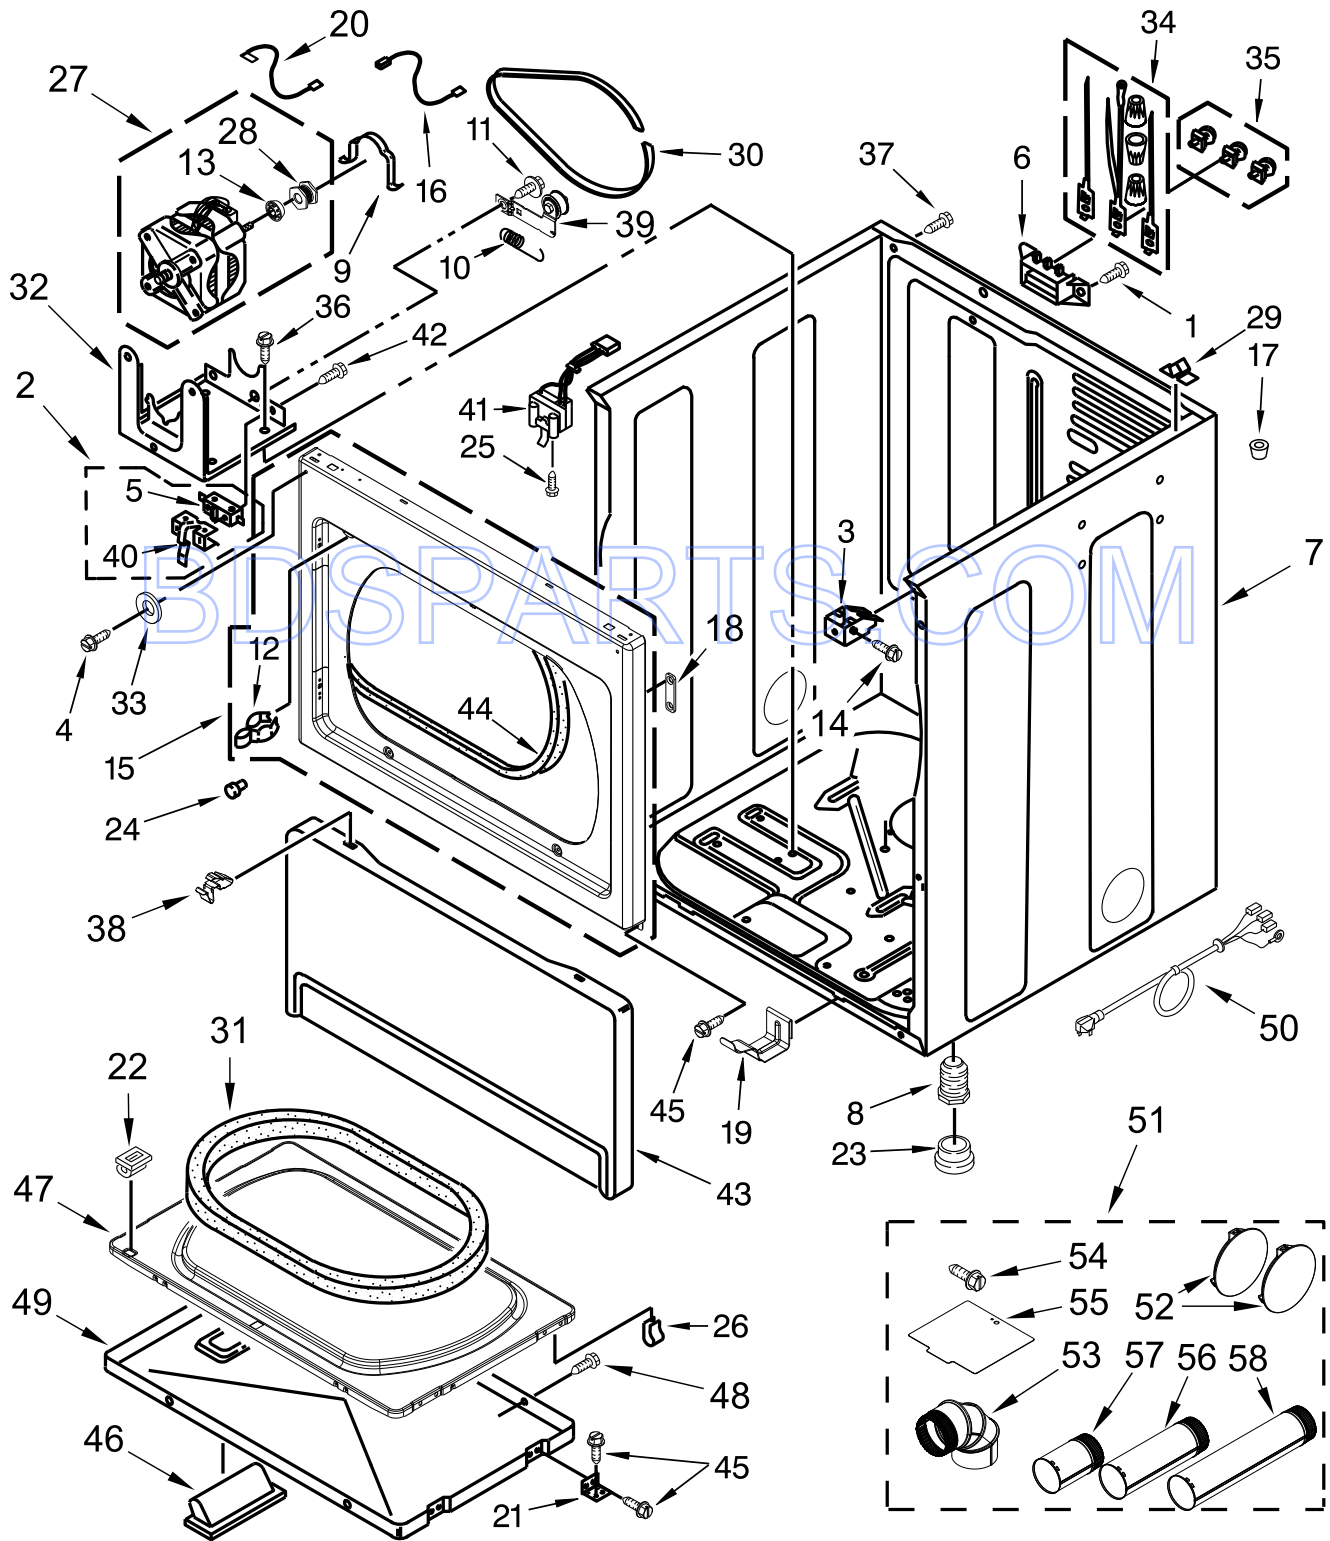

CABINET PARTS

CABINET PARTS

<u>Illus. No.</u>	<u>Part No.</u>	<u>Description</u>	<u>Illus. No.</u>	<u>Part No.</u>	<u>Description</u>	<u>Illus. No.</u>	<u>Part No.</u>	<u>Description</u>
1	3393008	Screw	21		Assembly, Hinge & Pin	43		Panel, Toe
2	8066134	Switch Assembly		W10279703	Silver		697215	White
3	3391846	Clip, Front Panel	22	3392538	Assembly, Door Catch	44	3387242	Seal, Front Panel
4	3390647	Screw	23	3391943	Boot, Foot	45	342055	Screw
5	3394881	Switch - Belt	24	693152	Bumper	46	W10116360	Handle, Door
6	3397659	Block, Terminal	25	697773	Screw	47	W10323061	Door, Rear
7		Cabinet	26	W10131123	Nut, "U"	48	W10139210	Screw
	W10547697	White	27	W10396031	Motor	49	W10322546	Door, Front
8	3392100	Foot, Dryer	28	3394341	Pulley, Motor	50	W10712173	Cord, Power
	279810	Foot, Optional (Extended Length Package Of 2) (Not Included)	29	345670	Lock Top	51		Optional Parts Not Included|Dryer Exhaust Kit|(For Side & Bottom Venting)
			30	W10131172	Belt, Drive			
			31	3390735	Seal, Door			
9	660658	Clamp, Motor	32	3387118	Bracket, Motor		279818	Kit, Exhaust Vent
10	W10446781	Spring, Idler	33	3392186	Washer	52		Multivent Plug
11	3389420	Screw	34	279318	Terminal, Brass and Tinned (Includes Terminal Block Screw Kit)		697750	White
12	696144	Strike, Door				53	49026	Elbow
13	3393657	Restrainer, Belt				54	488729	Screw
14	3391915	Screw	35	279393	Screw Kit, Terminal Block	55	3394331	Plate, Cover
15		Panel, Front				56	8563747	Pipe, Exhaust (Medium)
	W10192882	White	36	343641	Screw			
16	W10167612	Wire, Belt Switch	37	W10773242	Screw	57	8563750	Pipe, Exhaust (Short)
17	356674	Cone, Wedge	38	3388229	Retainer	58	8563749	Pipe, Exhaust (Long)
18		Plug, Hinge	39	W10344193	Pulley-Idler Assembly			
	W10191265	White	40	8066120	Lever Switch			
19	W10291934	Clip	41	3406109	Switch, Door			
20	3398948	Wire, Jumper (Broken Belt Switch)	42	98129	Screw