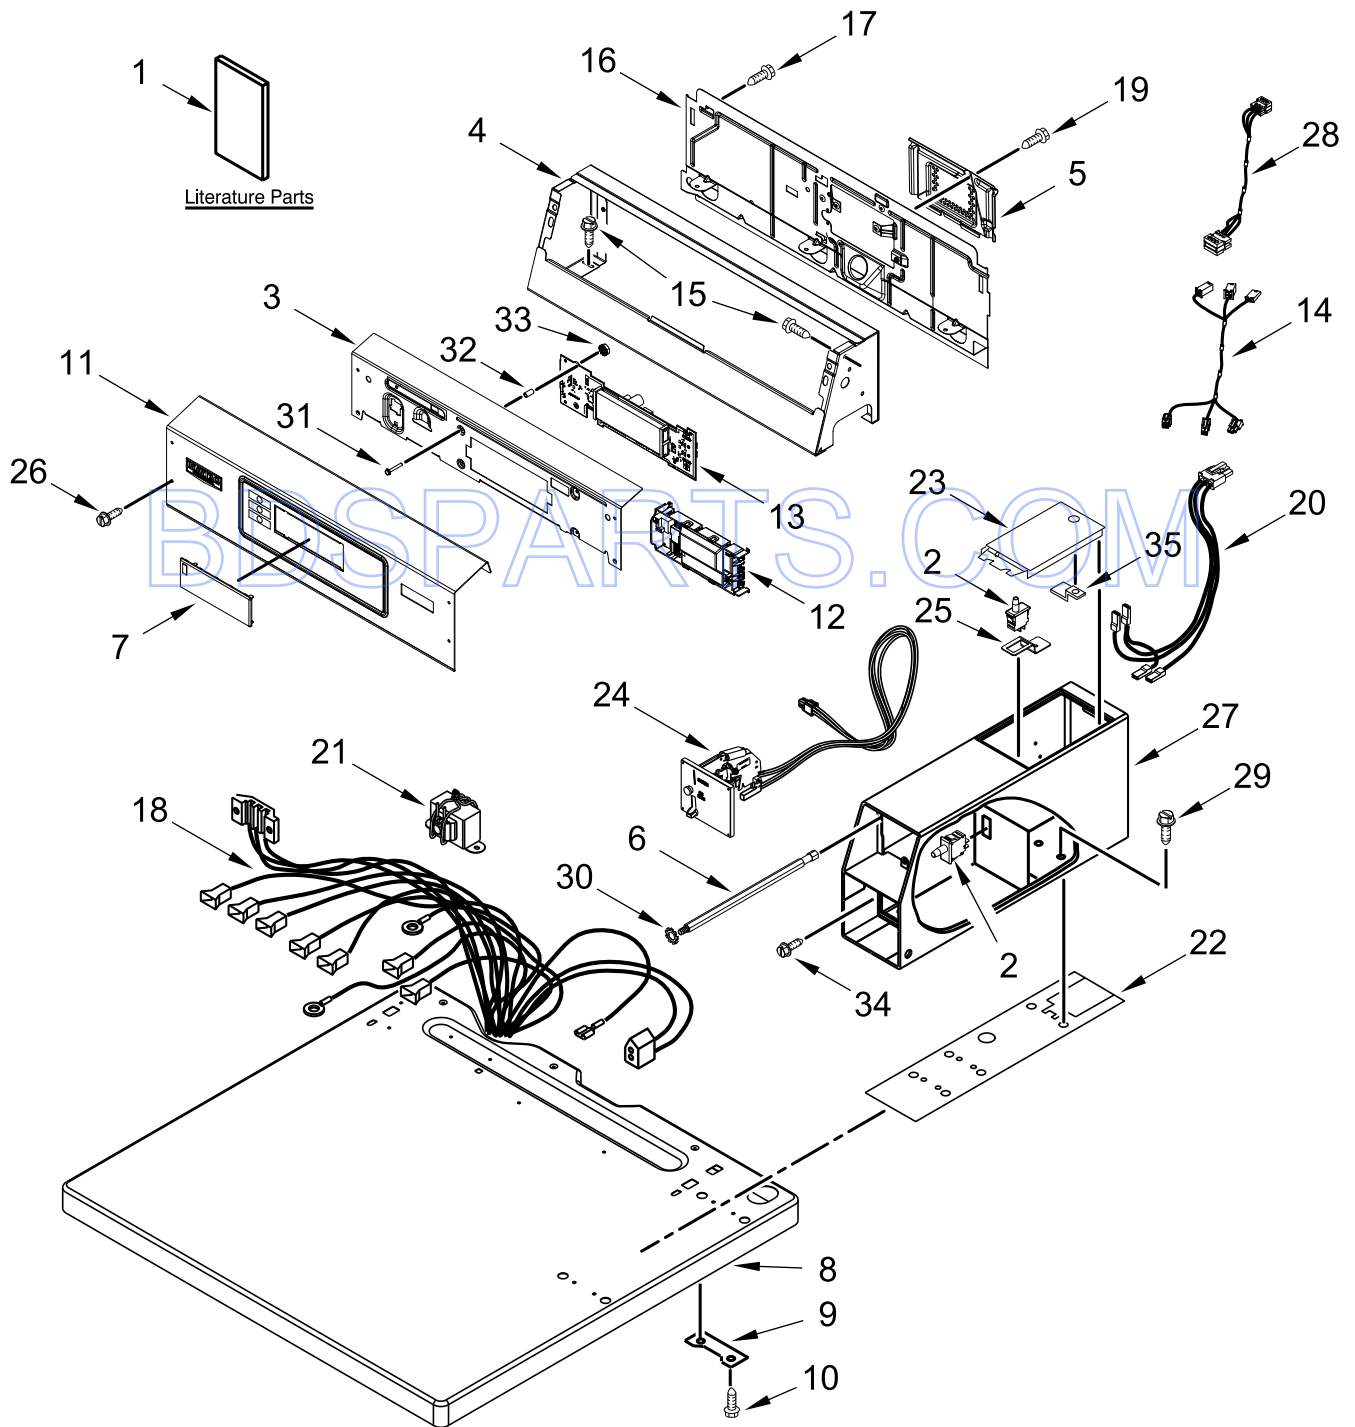

COMMERCIAL ELECTRIC DRYER

MODELS:

MDE20PDAYW0 (White)

MDE20PDAZW0 (White)

BDSPARTS.COM

TOP AND CONSOLE PARTS

TOP AND CONSOLE PARTS

<u>Illus. No.</u>	<u>Part No.</u>	<u>Description</u>	<u>Illus. No.</u>	<u>Part No.</u>	<u>Description</u>	<u>Illus. No.</u>	<u>Part No.</u>	<u>Description</u>
1		Literature Parts	14	W10655203	Harness, Coin Extender	25	W10133508	Bracket, Service Switch
	W10868655	Installation Instructions	15	8533971	Screw	26	W10386302	Screw
	W10868965	Tech Sheet	16	W10863355	Panel, Rear (Console)	27	W10529176	Meter Case
	W10868765	Wiring Diagram	17	3390647	Screw	28	W10881678	Harness, UI
		MDE20PDAYW0	18	W10864806	Harness, Main	29	3349065	Bolt
	W10868766	Wiring Diagram		W10871258	Harness, Main	30	W10068270	Washer, Lock
		MDE20PDAZW0			MDE20PDAZW0	31	W10137322	Screw
2	W10131838	Switch, Vault Service Door				32	W10133514	Standoff, Circuit Board
3	W10845300	Back Bracket, Control Panel	19	98139	Screw	33	W10139046	Nut
4	W10461094	Console	20	W10211244	Harness, Wire (Service Switch)	34	3353994	Bolt
5	W10286180	Cover, Terminal Block	21	W10131839	Transformer	35	W10156125	Cam, Commercial Lock
6	W10137319	Bolt, Hex Bar	22	3954812	Cushion, Meter Case			ESD 270 New Jersey Dr. Fort Washington, PA 19034
7	W10267645	Cover, Display	23	3351136	Assembly, Service Door			1-800-523-1510
8		Top	24	W10133242	Assembly, Single Coin Drop			info@esdcoin.com
	W10136707	White			MDE20PDAYW0			
9	3347825	Plate, Mounting		W10198395	Assembly, Dual Coin Drop			
10	98445	Screw			MDE20PDAZW0			
11	W10845282	Fascia						
12	W10166305	Control Board						
13	W10852649	User Interface						