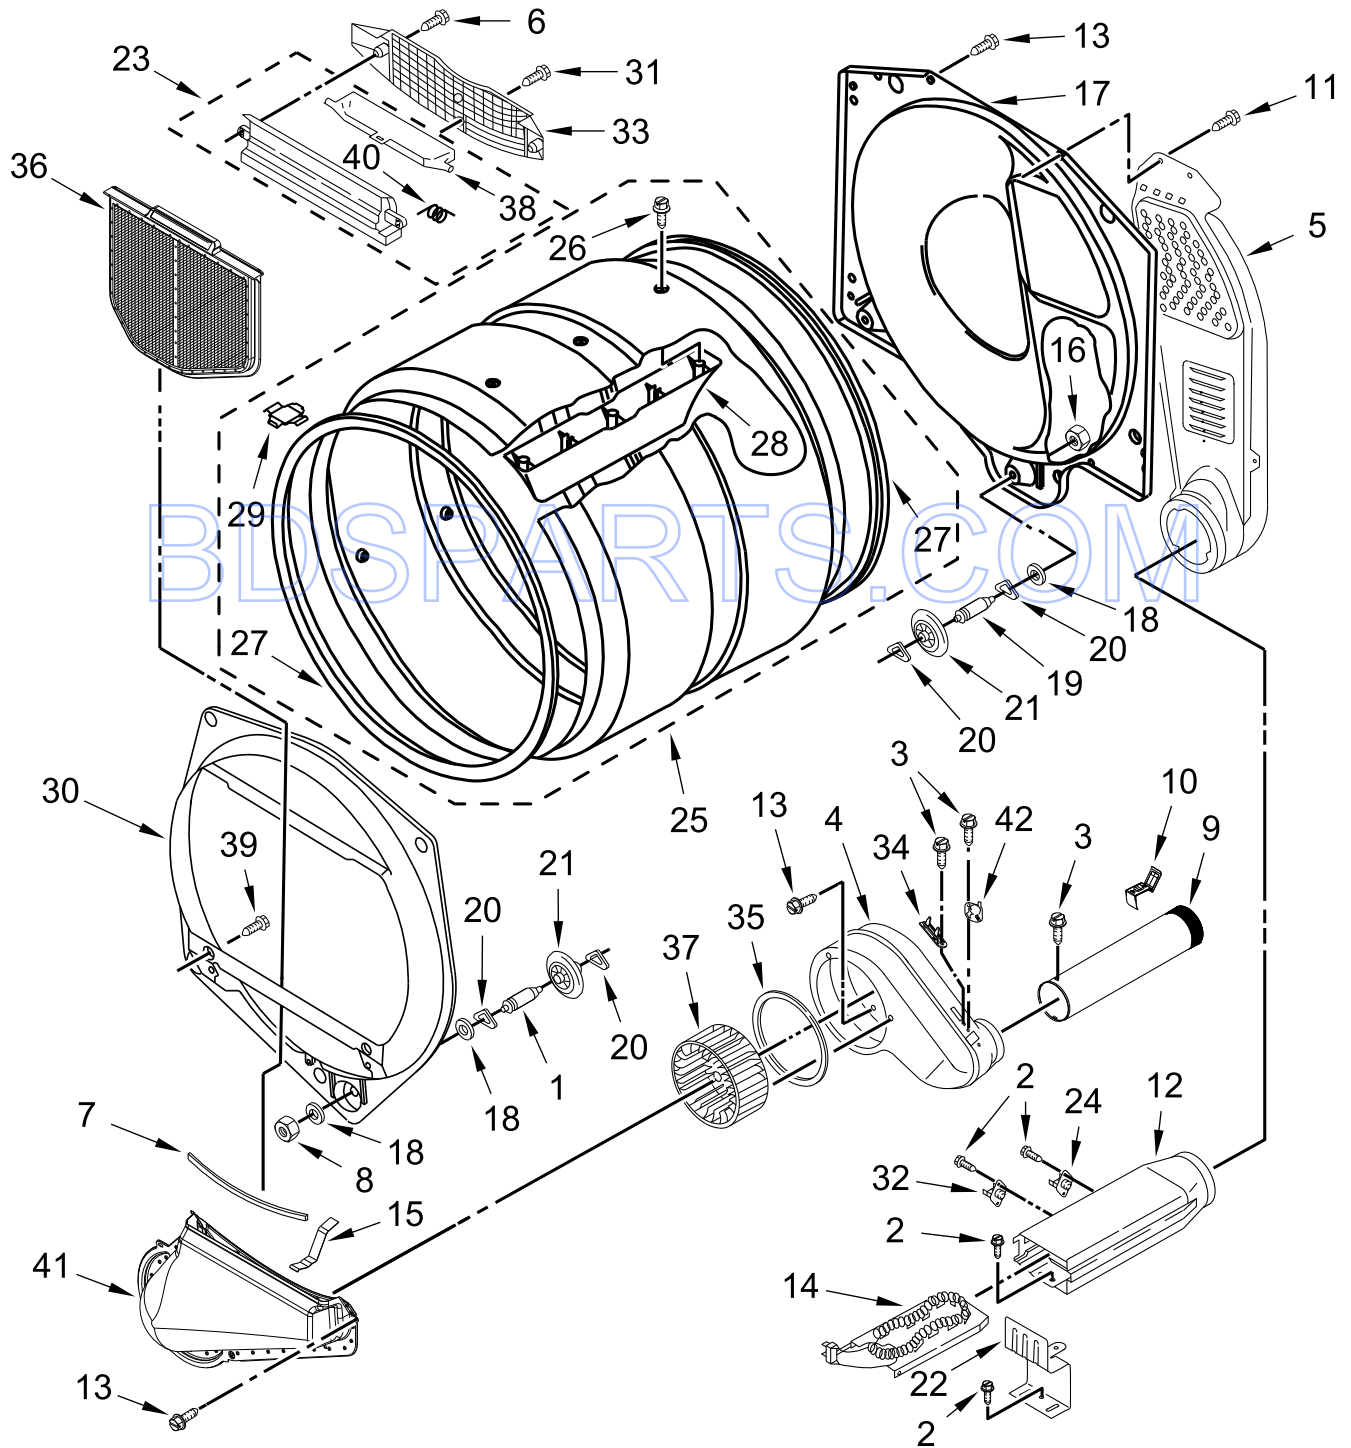

BULKHEAD PARTS

BULKHEAD PARTS

<u>Illus. No.</u>	<u>Part No.</u>	<u>Description</u>	<u>Illus. No.</u>	<u>Part No.</u>	<u>Description</u>	<u>Illus. No.</u>	<u>Part No.</u>	<u>Description</u>
1	W10359271	Shaft, Drum Roller - Right Hand Thread	15	W10345456	Clip, Spring	30	697557	Bulkhead, Front
2	90767	Screw	16	W10001120	Nut, Hex (Left Hand Thread)	31	695240	Screw
3	8533971	Screw	17	3387809	Bulkhead, Rear	32	3391914	Thermostat HL-295/215
4	8544362	Housing, Blower	18	3387459	Washer	33	W10692558	Grill, Outlet
5	697354	Assembly, Air Duct	19	W10359272	Shaft, Drum Roller - Left Hand Thread	34	3392519	Fuse, Thermal (91C)
6	3387230	Screw	20	W10512946	Washer, Tri Ring	35	697770	Seal, Plate Cover
7	697814	Seal, Drum Front	21	W10314171	Roller, Support	36		Lint Screen
8	3934666	Nut, Hex	22	8066099	Bracket, Heater Box		W10596627	White
9	8066224	Pipe, Exhaust	23	W10685669	Assembly, Outlet Housing	37	W10349492	Wheel, Blower
10	8572105	Clip, Exhaust	24	279973	Kit, Thermal Cut-Off (Includes Thermostat)	38	W10685668	Door, Lint Screen
11	693995	Screw	25	W10545923	Assembly, Drum	39	3357011	Screw
12	W10608837	Assembly, Weld Heater Box	26	W10219342	Screw	40	3394986	Spring, Lint Screen Door
13	3390647	Screw	27	W10521118	Seal, Drum	41	8066168	Assembly, Lint Duct
14	W10832958	Element, Heater	28	697693	Baffle, Drum	42	8577274	Thermistor
	W10157669	Element, Heater	29	8066086	Plug, Drum Hole			

BDS PARTS.COM