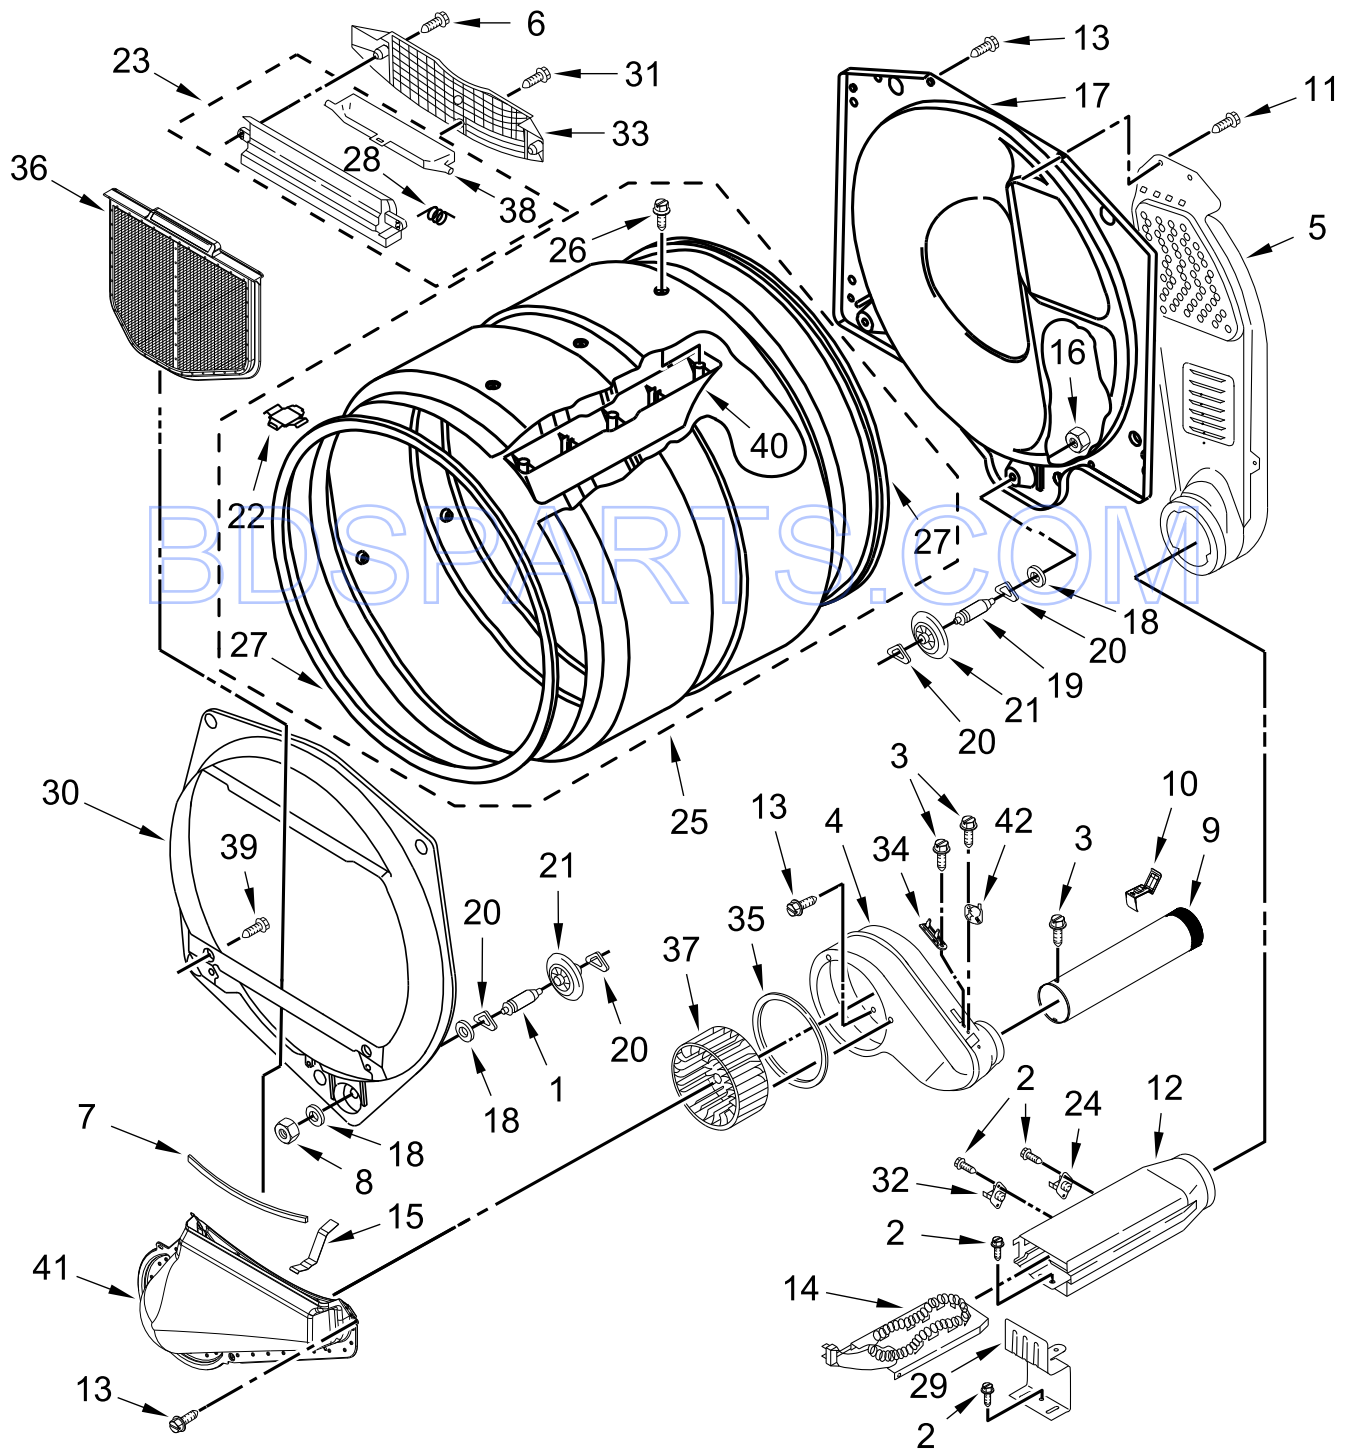

BULKHEAD PARTS

BULKHEAD PARTS

<u>Illus. No.</u>	<u>Part No.</u>	<u>Description</u>	<u>Illus. No.</u>	<u>Part No.</u>	<u>Description</u>	<u>Illus. No.</u>	<u>Part No.</u>	<u>Description</u>
1	W10359271	Shaft, Drum Roller - Right Hand Thread	16	W10001120	Nut, Hex (Left Hand Thread)	29	8066099	Bracket, Heater Box
2	90767	Screw	17	3387809	Bulkhead, Rear	30	697557	Bulkhead, Front
3	8533971	Screw	18	3387459	Washer	31	695240	Screw
4	8544362	Housing, Blower	19	W10359272	Shaft, Drum Roller - Left Hand Thread	32	3391914	Thermostat HL-295/215
5	697354	Assembly, Air Duct	20	W10512946	Washer, Tri Ring	33	W10692558	Grill, Outlet
6	3387230	Screw	21	W10314171	Roller, Support	34	3392519	Fuse, Thermal (91C)
7	697814	Seal, Drum Front	22	8066086	Plug, Drum Hole	35	697770	Seal, Plate Cover
8	3934666	Nut, Hex	23	W10685669	Assembly, Outlet Housing	36		Lint Screen
9	8066224	Pipe, Exhaust	24	279973	Kit, Thermal Cut-Off (Includes Thermostat)		W10596627	White
10	8572105	Clip, Exhaust	25	W10545923	Assembly, Drum	37	W10349492	Wheel, Blower
11	693995	Screw	26	W10219342	Screw	38	W10685668	Door, Lint Screen
12	W10608837	Assembly, Weld Heater Box	27	W10521118	Seal, Drum	39	3357011	Screw
13	3390647	Screw	28	3394986	Spring, Lint Screen Door	40	697693	Baffle, Drum
14	W10832958	Element, Heater				41	8066168	Assembly, Lint Duct
15	W10345456	Clip, Spring				42	8577274	Thermistor

BDS PARTS.COM