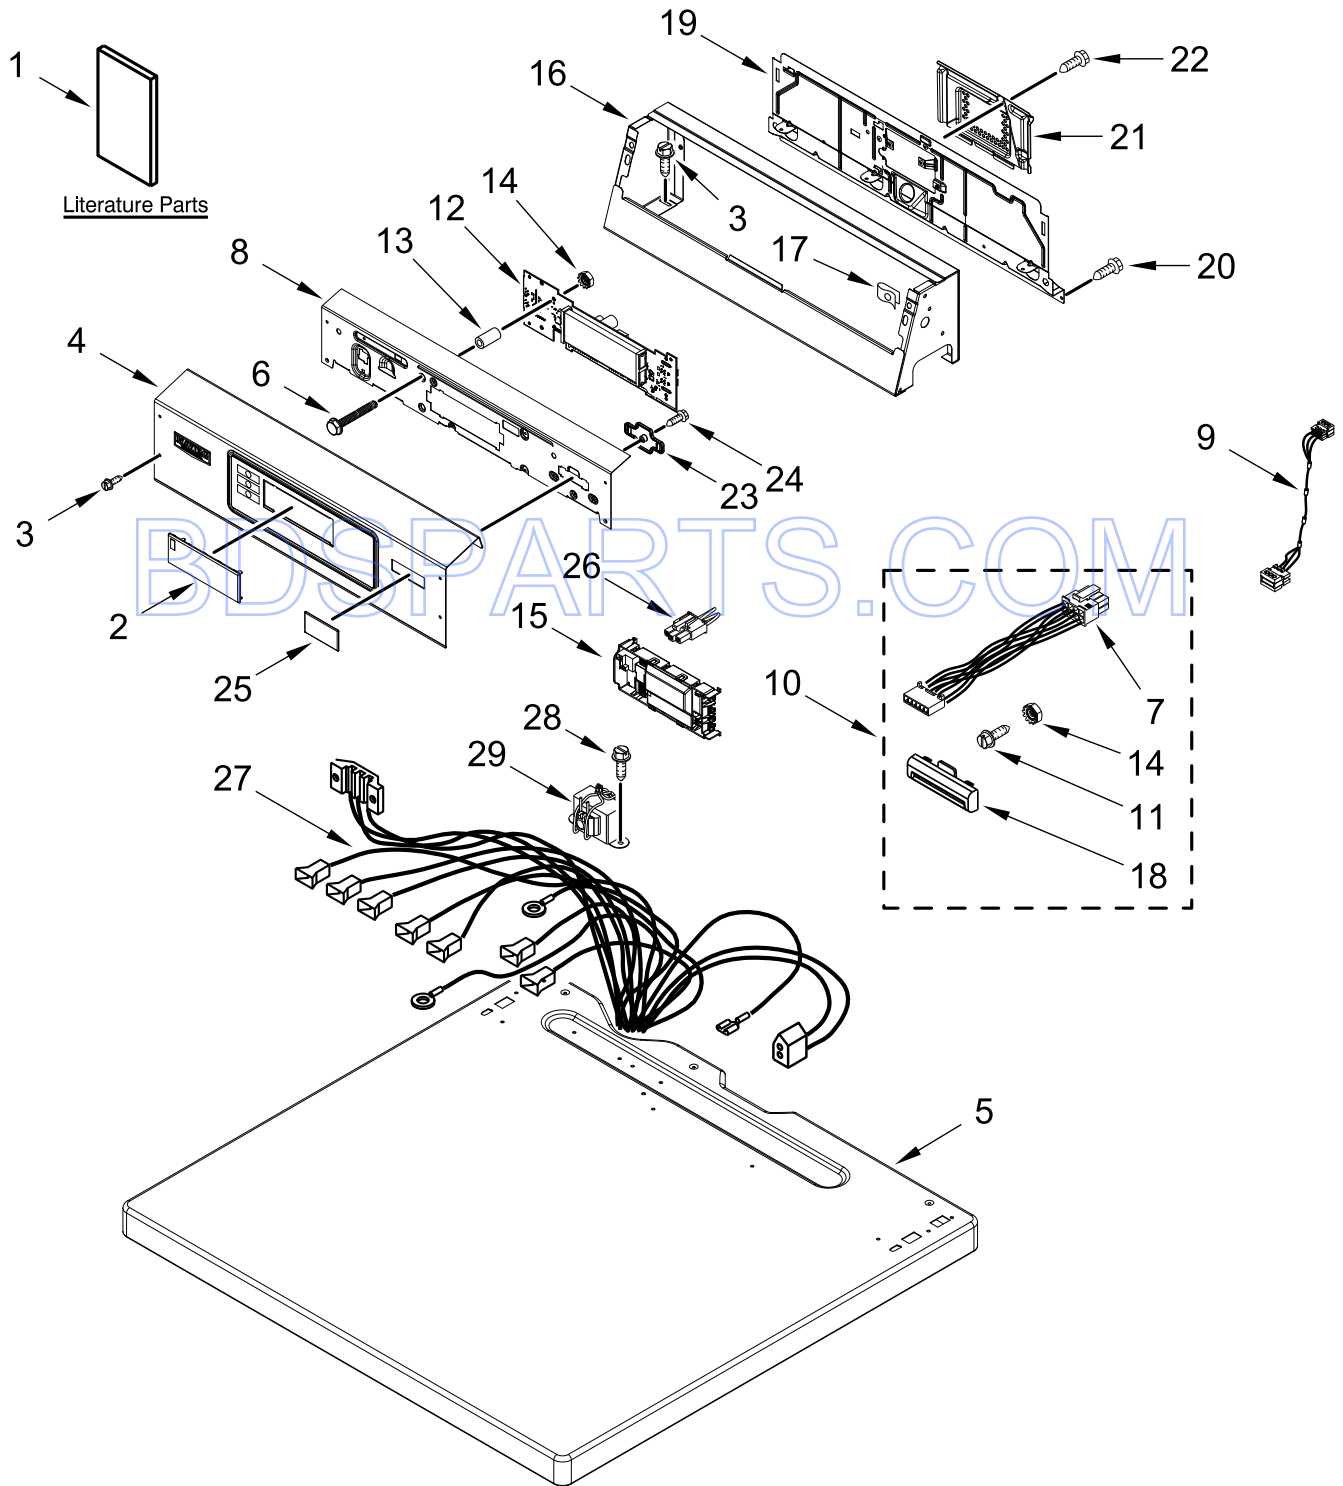

COMMERCIAL ELECTRIC DRYER

MODELS:

MDE20PRAYW0 (White)

MDE20PRAZW0 (White)

BDSPARTS.COM

TOP AND CONSOLE PARTS

TOP AND CONSOLE PARTS

<u>Illus. No.</u>	<u>Part No.</u>	<u>Description</u>	<u>Illus. No.</u>	<u>Part No.</u>	<u>Description</u>	<u>Illus. No.</u>	<u>Part No.</u>	<u>Description</u>
1		Literature Parts	7	W10133304	Card Reader, Harness	22	98139	Screw
	W10868655	Installation Instructions	8	W10845298	Bracket, Control	23	W10137770	Retainer, Card Reader Cover
	W10860796	Instructions, Installation (Card Reader)	9	W10881678	Harness, UI	24	3400618	Screw
	W10868965	Tech Sheet	10	W10860788	Card Reader, Conversion Kit	25	W10137769	Cover, Card Reader
	W10868768	Wiring Diagram MDE20PRAYW0	11	W10143462	Screw	26	W10133282	Jumper, Switch Service/Vault
	W10868769	Wiring Diagram MDE20PRAZW0	12	W10852653	Control Board	27	W10864806	Harness, Main MDE20PRAYW0
2	W10267645	Cover, Display	13	W10133514	Standoff, Circuit Board		W10871258	Harness, Main MDE20PRAZW0
3	W10386302	Screw	14	W10139046	Nut	28	8533971	Screw
4	W10845284	Fascia	15	W10166305	Control Board	29	W10131839	Transformer
5		Top	16	W10461095	Console			
	W10136704	White	17	W10131123	Nut, "U"			
6	W10137322	Screw	18	W10131115	Bezel			
			19	W10863353	Panel, Rear (Console)			
			20	3390647	Screw			
			21	W10286180	Cover, Terminal Block			