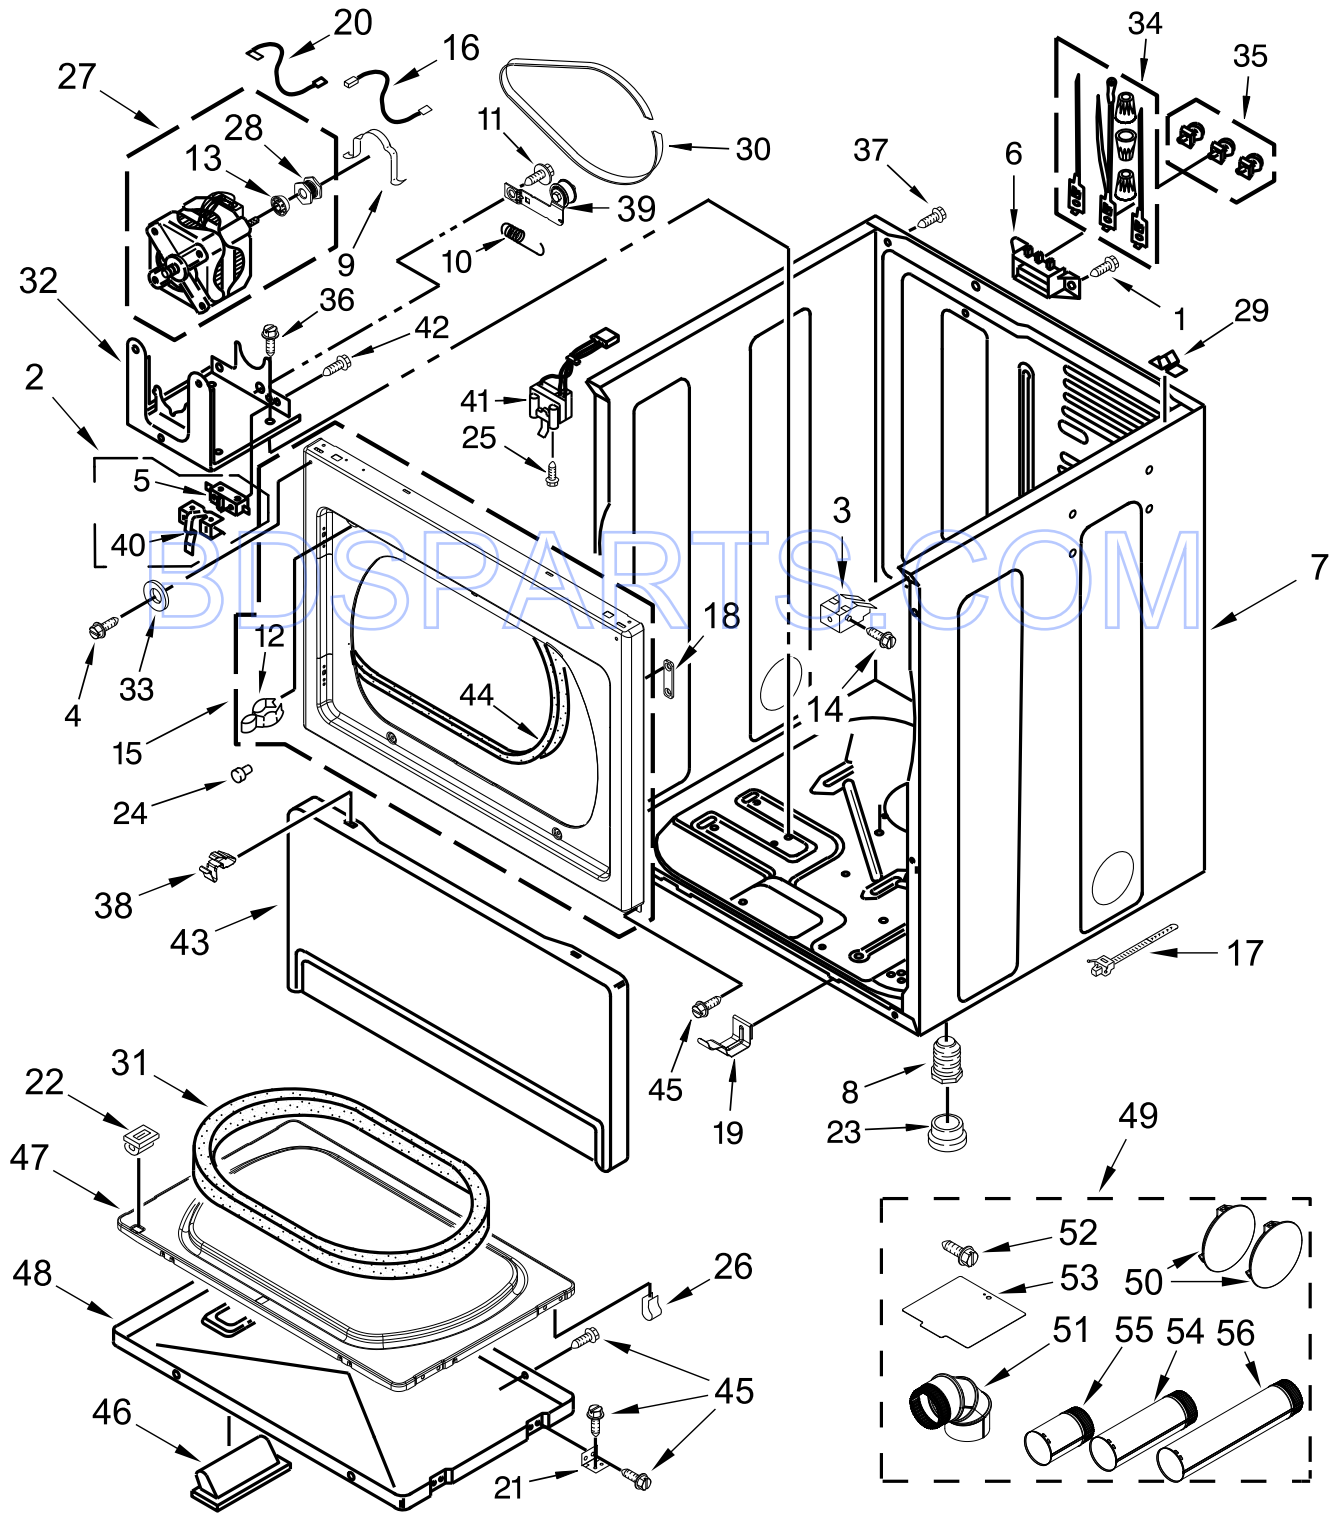

CABINET PARTS

CABINET PARTS

<u>Illus. No.</u>	<u>Part No.</u>	<u>Description</u>	<u>Illus. No.</u>	<u>Part No.</u>	<u>Description</u>	<u>Illus. No.</u>	<u>Part No.</u>	<u>Description</u>
1	3393008	Screw	20	3398948	Wire, Jumper (Broken Belt Switch)	40	8066120	Lever Switch
2	8066134	Switch Assembly				41	3406109	Switch, Door
3	3391846	Clip, Front Panel	21		Assembly, Hinge & Pin	42	98129	Screw
4	3390647	Screw		W10279703	Silver	43		Panel, Toe
5	3394881	Switch - Belt	22	3392538	Assembly, Door Catch		697215	White
6	3397659	Block, Terminal	23	3391943	Boot, Foot	44	3387242	Seal, Front Panel
7		Cabinet	24	693152	Bumper	45	342055	Screw
	W10547697	White	25	697773	Screw	46	W10116360	Handle, Door
8	3392100	Foot, Dryer	26	W10131123	Nut, "U"	47	W10323061	Door, Rear
	279810	Foot, Optional (Extended Length Package Of 2) (Not Included)	27	W10396031	Motor	48	W10322546	Door, Front
			28	3394341	Pulley, Motor	49		Optional Parts Not Included|Dryer Exhaust Kit|(For Side & Bottom Venting)
9	660658	Clamp, Motor	29	345670	Lock Top			
10	W10446781	Spring, Idler	30	W10131172	Belt, Drive			
11	3389420	Screw	31	3390735	Seal, Door		279818	Kit, Exhaust Vent
12	696144	Strike, Door	32	3387118	Bracket, Motor			
13	3393657	Restrainer, Belt	33	3392186	Washer	50		Multivent Plug
14	3391915	Screw	34	279318	Terminal, Brass and Tinned (Includes Terminal Block Screw Kit)	51	697750	White
15		Panel, Front				52	49026	Elbow
	W10192882	White	35	279393	Screw Kit, Terminal Block	53	488729	Screw
16	W10167612	Wire, Belt Switch				54	3394331	Plate, Cover
17	W10155270	Cable Tie	36	343641	Screw	55	8563747	Pipe, Exhaust (Medium)
18		Plug, Hinge	37	W10773242	Screw	56	8563750	Pipe, Exhaust (Short)
	W10191265	White	38	3388229	Retainer		8563749	Pipe, Exhaust (Long)
19	W10291934	Clip	39	W10344193	Pulley-Idler Assembly