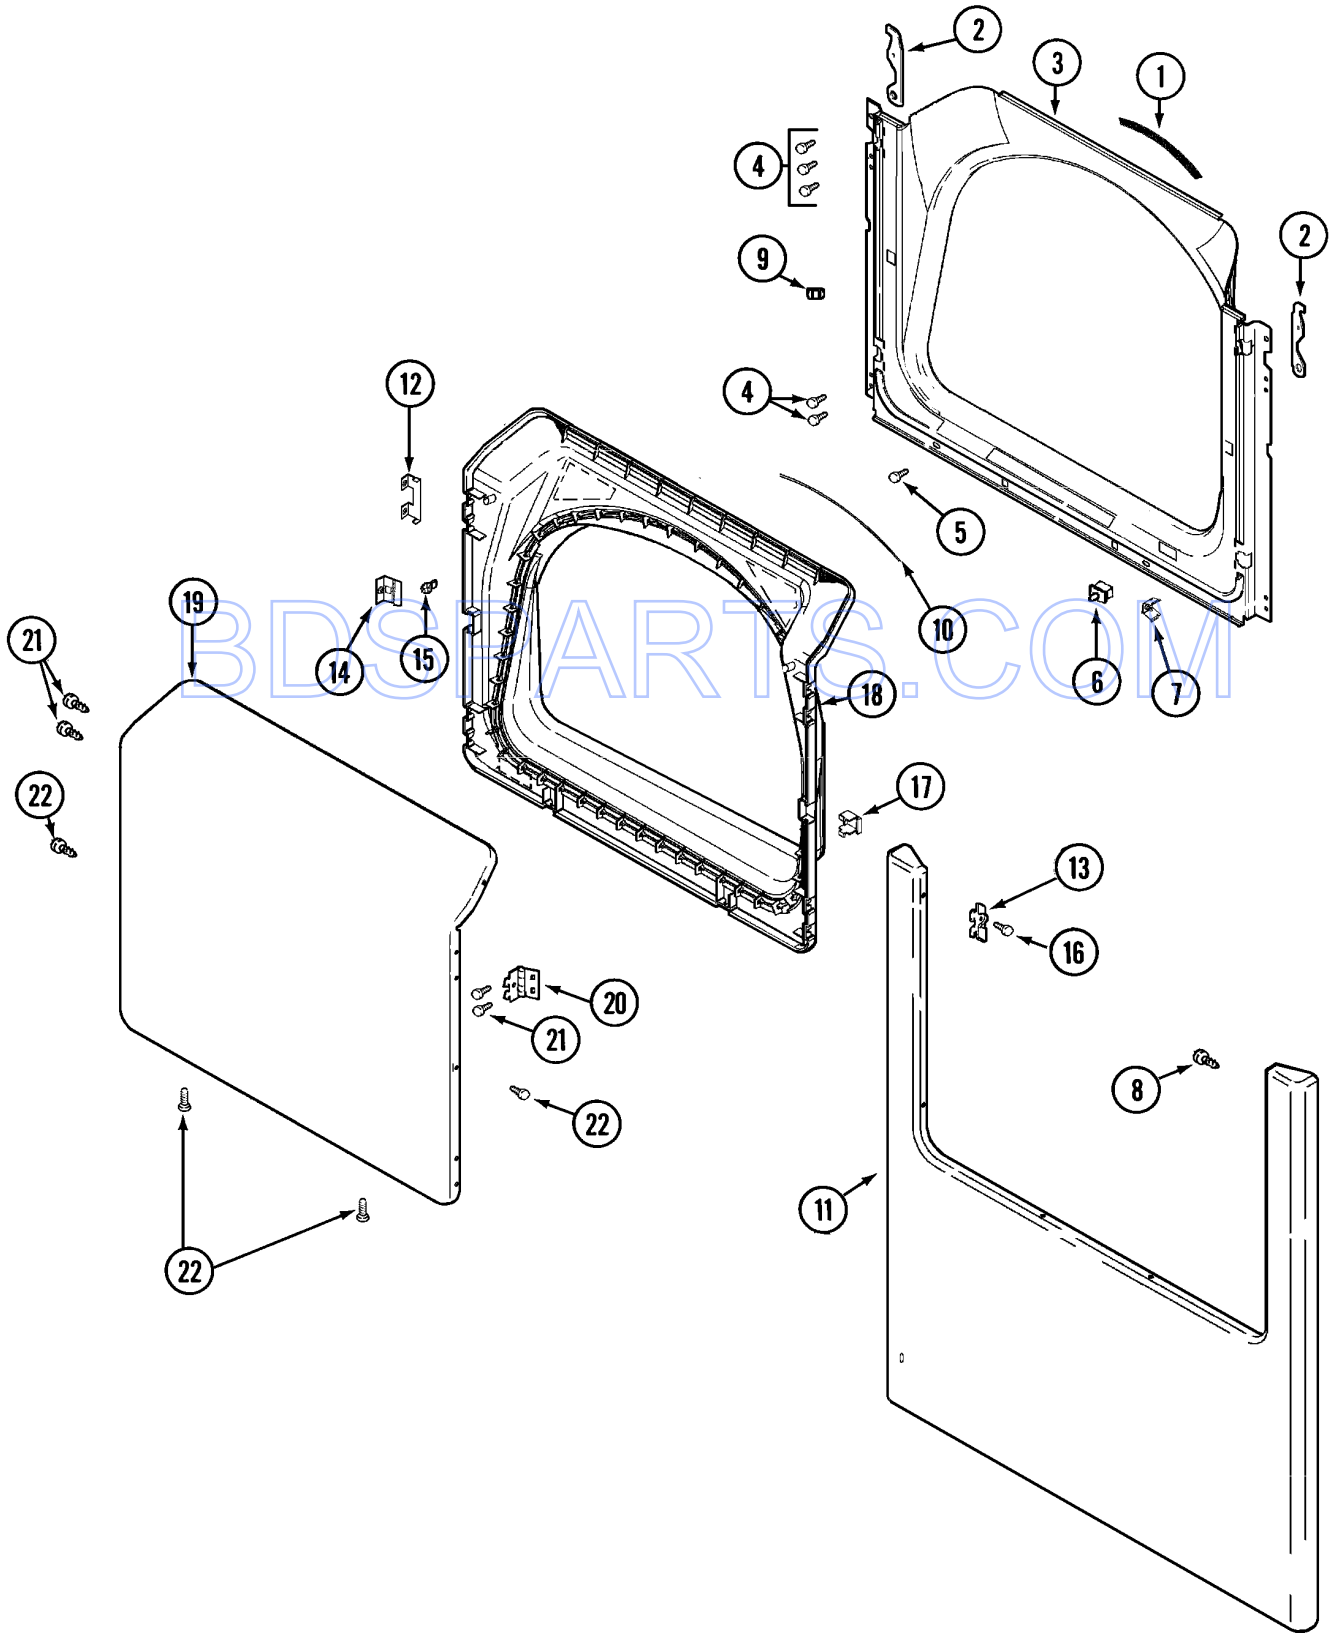

Section: DOOR

Model: MDE21PDDYW

CD12-21

Section: DOOR

No.	Part No.	Description	Series	Qty
1	33001767	SEAL, SHROUD	10	1
2	22002247	HOOK, SECURITY	10	2
3	33001778	SHROUD (WHT)	10	1
4	22001995	SCREW Note: SCREW, TUMBLER FRONT & SHROUD	10	10
5	33001768	SCREW, SHROUD Note: SCREW, SHROUD & OUTLET DUCT	10	2
6	33001509	SWITCH, DOOR	10	1
7	33001760	BRACKET, HINGE	10	4
8	22002243	SCREW Note: SCREW, HINGE BRACKET	10	2
-	22002244	CLIP, GROUNDING	10	1
9	Y304578	CATCH, DOOR (FEMALE)	10	2
10	33002094	SEAL, DOOR	10	1
-	213280	FRONT PANEL BRACKET/FASTENER Note: FASTENER, FRONT PANEL	10	2
11	22002836	PANEL, FRONT (WHT)	10	1
12	22002038	CLIP, DOOR (DOUBLE)	10	4
13	33001764	COVER, HINGE HOLE (WHT)	10	2
14	33001793	BRACKET, STRIKE	10	1
15	33001761	STRIKE, DOOR (MALE)	10	1
16	33001846	SCREW Note: SCREW, HINGE HOLE COVER	10	2
17	33001763	PLUG, INNER DOOR	10	1
18	33002544	DOOR, INNER W/SEAL (WHT)	10	1
-	22002063	SCREW #8-18AB WAFER HD	10	2
-	22002039	CLIP, DOOR (SINGLE)	10	2
19	22003785	DOOR, OUTER (WHT)	10	1
20	33001759	HINGE, DOOR	10	2
21	22002062	SCREW Note: SCREW, HINGE	10	4
22	22002063	SCREW #8-18AB WAFER HD	10	8

*Color Code (-)=Not Shown #=Series, Serial Prefix or Run No., N=Not Available