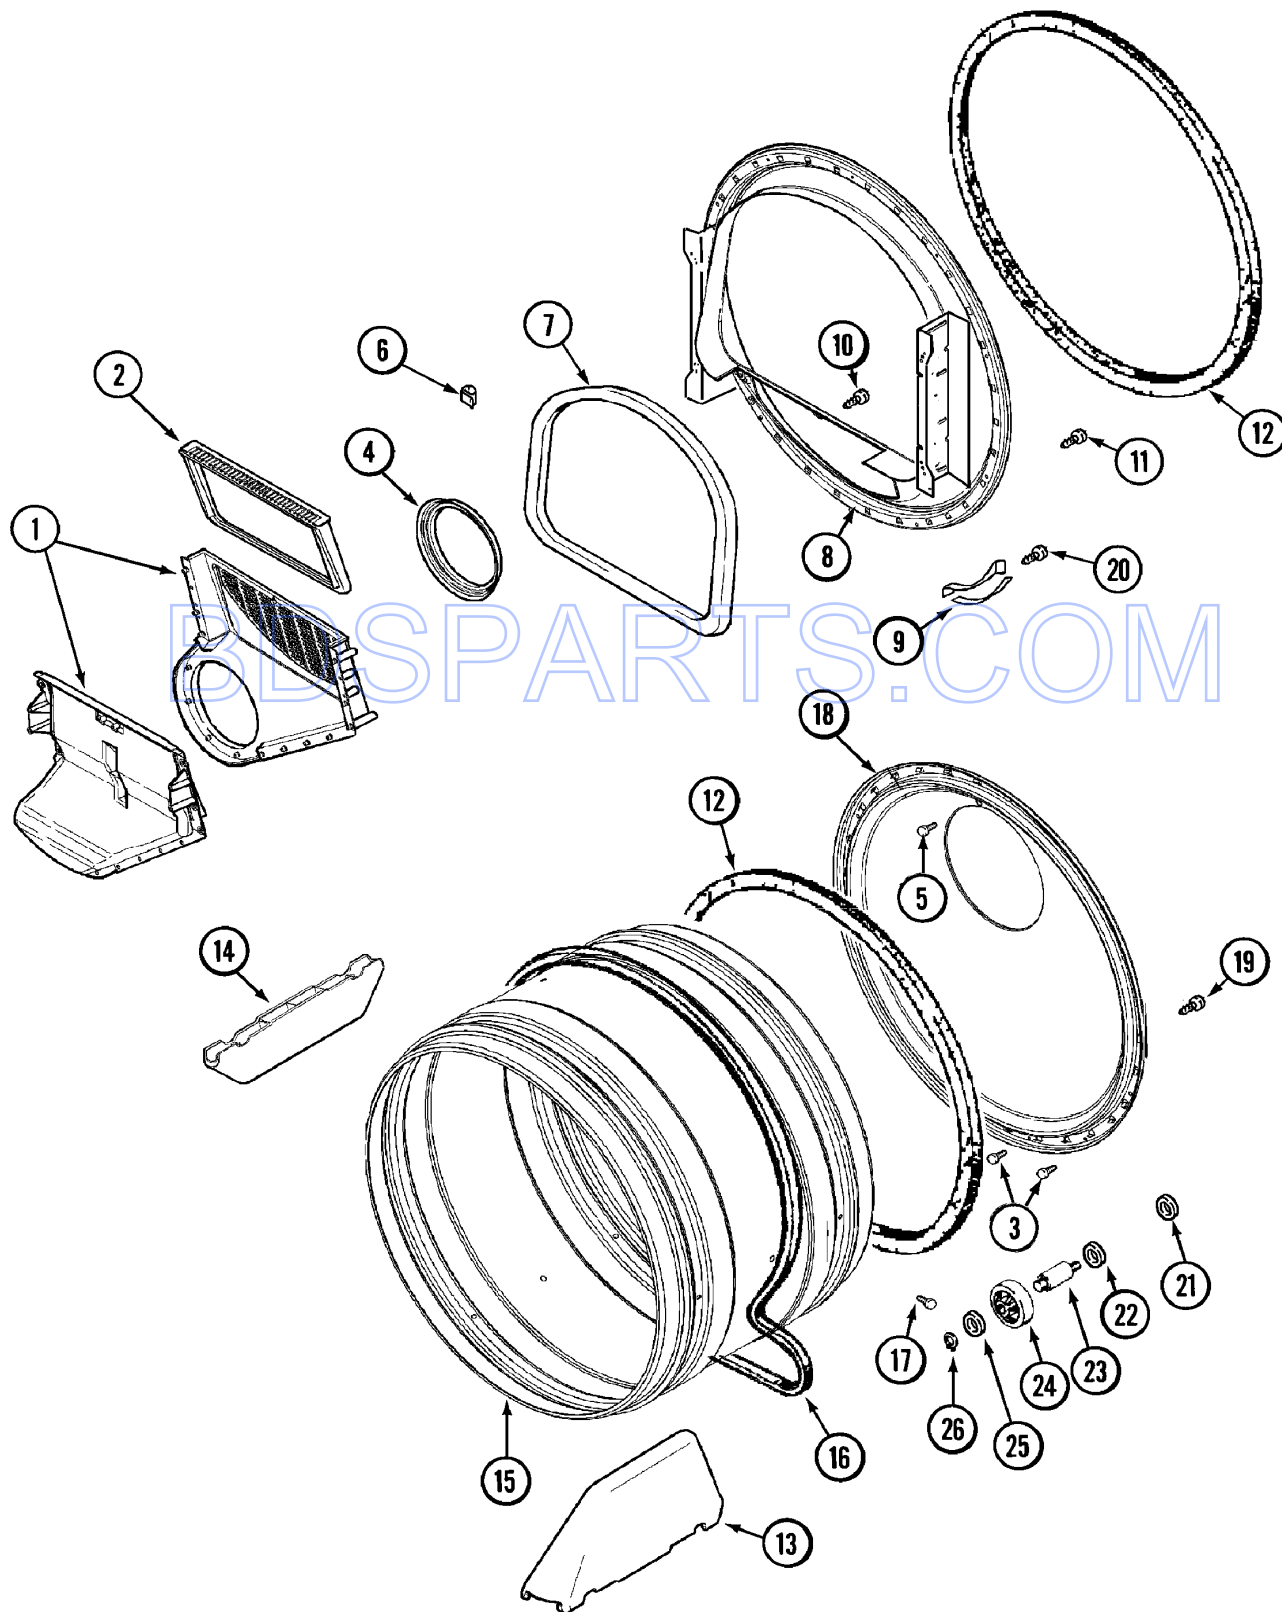

Section: TUMBLER

Model: MDE21PDDYW

CD16-29

Section: TUMBLER

No.	Part No.	Description	Series	Qty
1	33001799	OUTLET DUCT ASSEMBLY	10	1
2	33002790	LINT FILTER	10	1
3	210932	SCREW, #8 X 9/16 CTSK Note: SCREW, INLET DUCT	10	1
4	33002560	SEAL, BLOWER	10	1
5	22001996	SCREW Note: SCREW, INLET DUCT	10	2
6	310376	CLIP, WIRE HARNESS	10	1
7	33001767	SEAL, SHROUD	10	1
8	33001802	FRONT, TUMBLER (W/SEAL)	10	1
9	306508	TUMBLER BEARING KIT	10	2
10	N 312311	SCREW----NA Note: SCREW, OUTLET DUCT (PHILLIPS)	10	1
11	33001855	SCREW (HEX HEAD) Note: SCREW, DUCT TO TUMBLER (HEX)	10	4
12	33001807	SEAL, TUMBLER	10	2
13	33001756	BAFFLE (TALL)	10	2
14	33001755	BAFFLE (SHORT)	10	1
15	33001794	TUMBLER	10	1
16	33002535	V-BELT (TUMBLER)	10	1
17	33001788	SCREW, BAFFLE	10	6
18	33003037	TUMBLER BACK & SEAL	17	1
18	33002779	TUMBLER BACK & SEAL AS-PACK	10	1
19	22001995	SCREW	10	4
20	210720	RIVET	10	4
21	33001443	NUT, HEX (ROLLER SHAFT)	10	2
22	Y313347	WASHER, SPRING (ROLLER SHAFT)	10	2
23	312948	SHAFT, TUMBLER ROLLER	10	2
24	Y303373	BEARING & ROLLER ASSEMBLY Note: ROLLER (W/BEARING)	10	2
25	312535	WASHER, ROLLER SHAFT	10	2
26	410233	RING, RETAINING	10	2

*Color Code (-)=Not Shown #=Series, Serial Prefix or Run No., N=Not Available