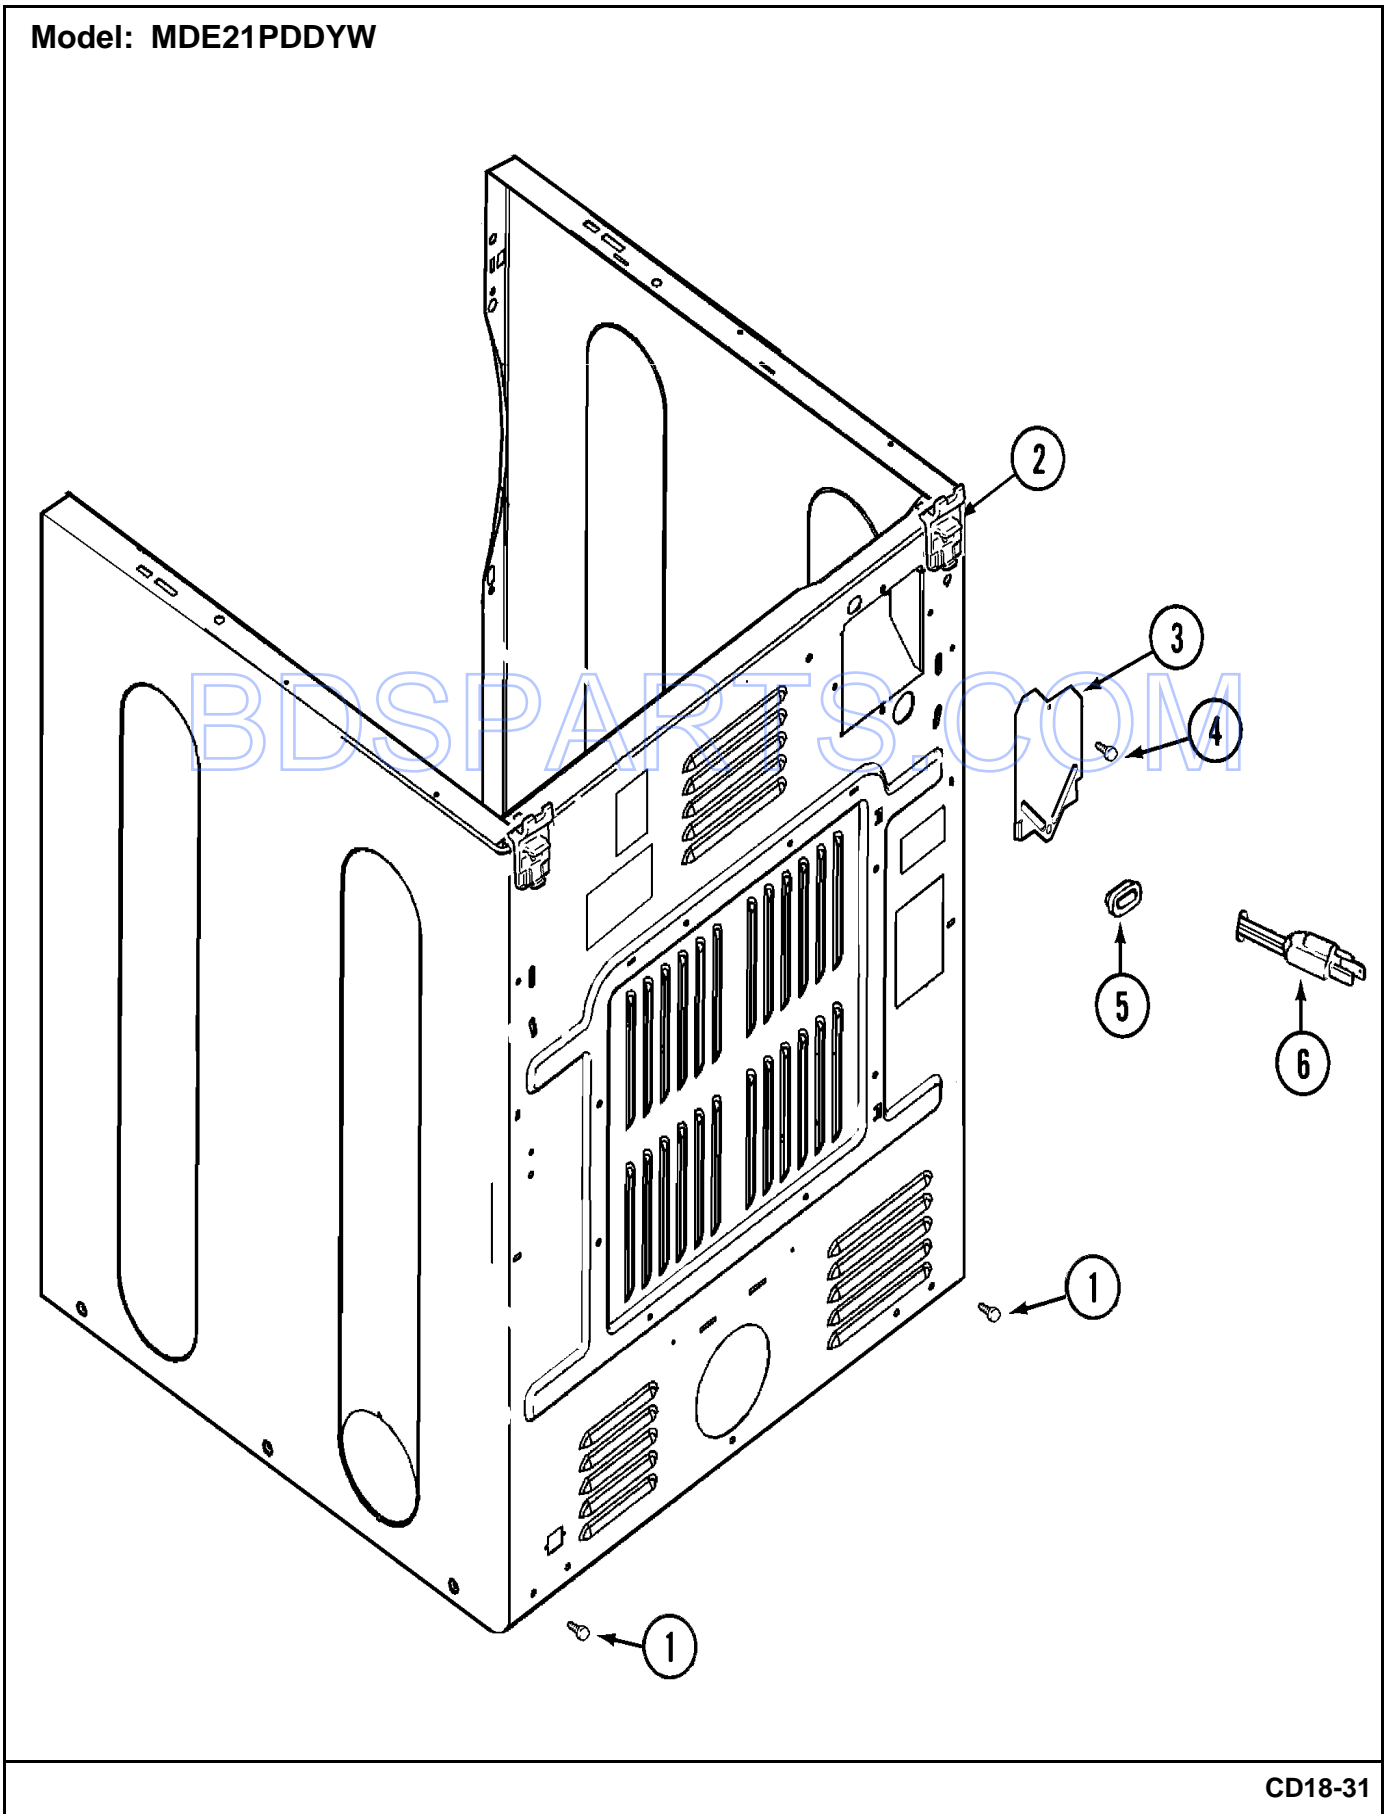

Section: CABINET-REAR

Model: MDE21PDDYW

CD18-31

Section: CABINET-REAR

No.	Part No.	Description	Series	Qty
1	22001995	SCREW Note: SCREW, CABINET	10	2
2	22004095	HINGE, PLASTIC	10	2
-	22001995	SCREW Note: SCREW, HINGE	10	2
3	33001795	COVER, TERMINAL BLOCK	10	1
4	22001995	SCREW Note: SCREW, TERMINAL BLOCK COVER	10	1
5	33002157	GROMMET	10	1

BDSPARTS.COM

*Color Code (-)=Not Shown #=Series, Serial Prefix or Run No., N=Not Available