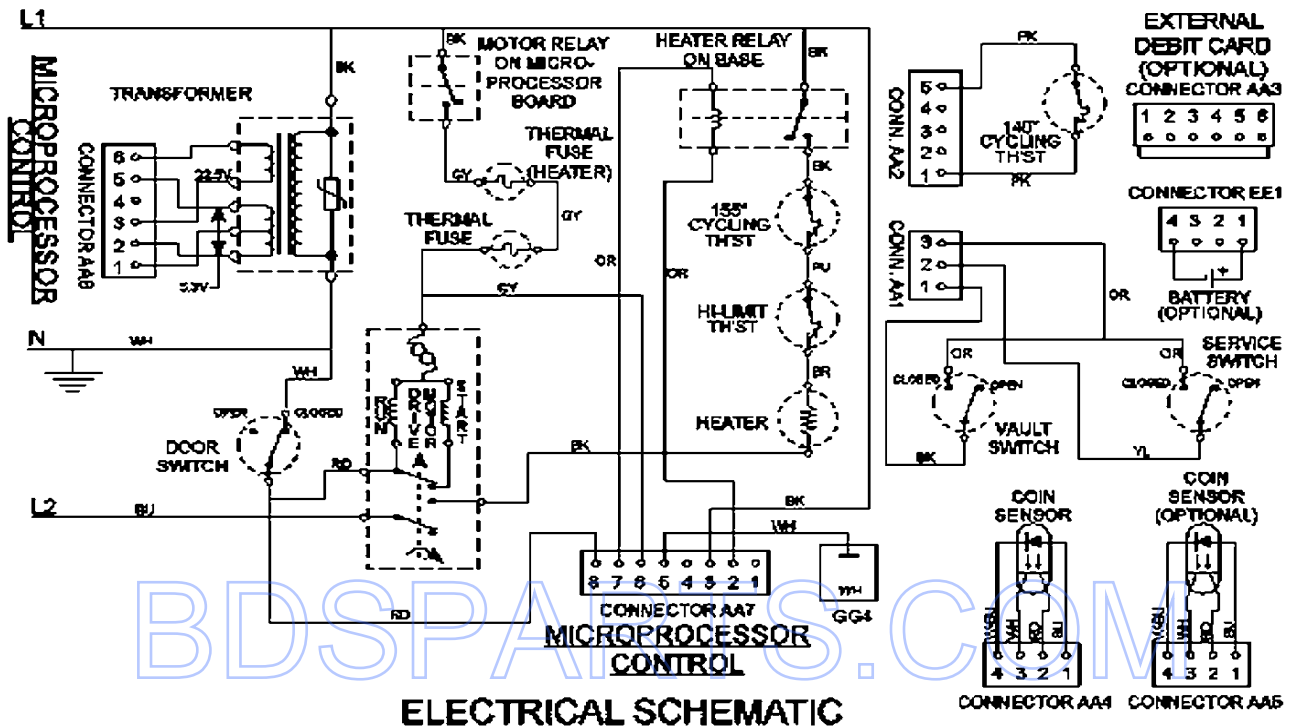

Section: MOTOR DRIVE & BASE

No.	Part No.	Description	Series	Qty
1	33001789	HOUSING, BLOWER	10	1
-	22001995	SCREW Note: SCREW, EXHAUST DUCT ASSEMBLY	10	1
2	33001800	DUCT ASSY., EXHAUST	10	1
3	410233	RING, RETAINING	10	2
4	33002797	WHEEL, BLOWER	10	1
5	305086	ADJUSTABLE LEG & NUT	10	4
6	33001855	SCREW (HEX HEAD) Note: SCREW, HOUSING COVER	10	8
7	N 313561	SCREW----NA Note: SCREW, HOUSING COVER	10	3
8	303392	CYCLING THERMOSTAT 140 DEG.	10	1
8	Y303391	CYCLING THERMOSTAT 155 DEG.	10	1
9	22001996	SCREW Note: SCREW, THERMOSTAT	10	4
10	33001762	FUSE, THERMAL (W' BRACKET)	10	1
11	314848	SCREW Note: SCREW, THERMAL CUT-OFF	10	1
12	314137	FOOT, RUBBER	10	4
-	33001837	COVER, THERMOSTAT (ELEC ONLY)	10	1
13	33002711	COVER, BLOWER HOUSING	10	1
14	314818	SCREW Note: SCREW, BLOWER HOUSING	10	4
15	33002795	MOTOR, DRIVE 60HZ	10	1
16	33002221	CLIP, MOTOR	10	2
17	910343	SCREW, GROUND WIRE	10	1
18	Y052740	NUT Note: NUT, LEG	10	4
19	901220	WIRE, GROUND	10	1
20	310376	CLIP, WIRE HARNESS	10	1
21	33002460	SPRING, IDLER Note: SPRING & PLUG KIT 33002459	10	1
-	33002461	PLUG FOR SPRING	10	1
22	33001840	IDLER ARM & SHAFT ASSY.	10	1
23	312527	WASHER, IDLER SHAFT (QTY-1)	10	2
24	33001783	BEARING, IDLER ASSEMBLY	10	1
25	312958	RETAINING RING, IDLER SHAFT	10	1
26	33002218	GROMMET, IDLER ARM	10	1
27	Y014874	SCREW Note: SCREW, IDLER ARM SLEEVE	10	1
28	33002817	MOTOR SUPPORT, OFFSET	10	1
29	N 313561	SCREW----NA Note: SCREW, MOTOR & BLOWER	10	2
-	33002969	RELAY, SPST	14	1
30	N 33002465	BASE, (LWR)----NA	10	1
-	22004151	RELAY, SPST	11	1
-	306199	RELAY, HEATER	10	1
31	410490	SPRING, WIRE HARNESS	10	2
32	315471	RETAINER, WIRE	10	1

*Color Code (-)=Not Shown #=Series, Serial Prefix or Run No., N=Not Available

Section: WIRING INFORMATION

Model: MDE21PDDYW

15002924