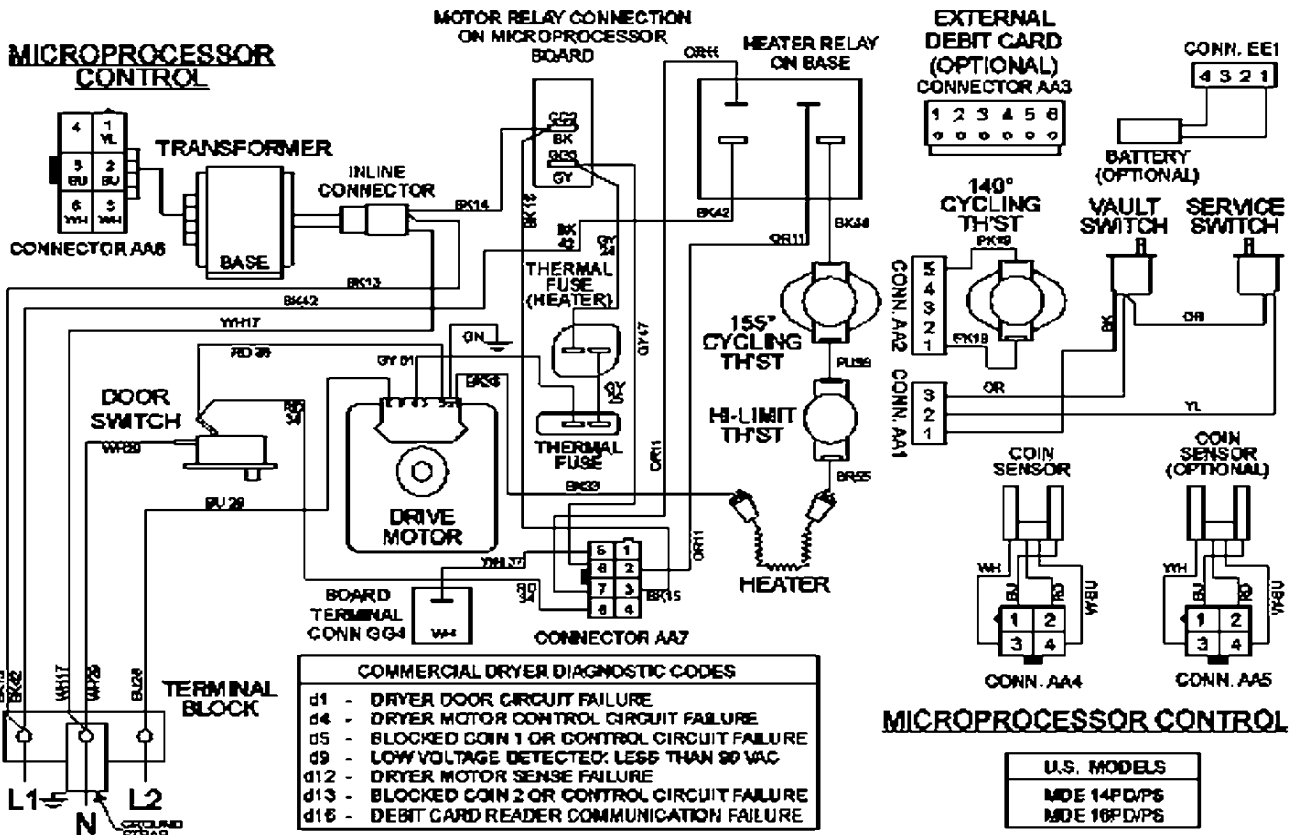

Section: MOTOR DRIVE & BASE

No.	Part No.	Description	Series	Qty
1	33001789	HOUSING, BLOWER	10	1
-	22001995	SCREW Note: SCREW, EXHAUST DUCT ASSEMBLY	10	1
2	33001800	DUCT ASSY., EXHAUST	10	1
3	410233	RING, RETAINING	10	2
4	33002797	WHEEL, BLOWER	10	1
5	305086	ADJUSTABLE LEG & NUT	10	4
6	33001855	SCREW (HEX HEAD) Note: SCREW, HOUSING COVER	10	8
7	N 313561	SCREW----NA Note: SCREW, HOUSING COVER	10	3
8	303392	CYCLING THERMOSTAT 140 DEG.	10	1
8	Y303391	CYCLING THERMOSTAT 155 DEG.	10	1
9	22001996	SCREW Note: SCREW, THERMOSTAT	10	4
10	33001762	FUSE, THERMAL (W' BRACKET)	10	1
11	314848	SCREW Note: SCREW, THERMAL CUT-OFF	10	1
12	314137	FOOT, RUBBER	10	4
-	33001837	COVER, THERMOSTAT (ELEC ONLY)	10	1
13	33002711	COVER, BLOWER HOUSING	10	1
14	314818	SCREW Note: SCREW, BLOWER HOUSING	10	4
15	33002795	MOTOR, DRIVE 60HZ	10	1
16	33002221	CLIP, MOTOR	10	2
17	910343	SCREW, GROUND WIRE	10	1
18	Y052740	NUT Note: NUT, LEG	10	4
19	901220	WIRE, GROUND	10	1
20	310376	CLIP, WIRE HARNESS	10	1
21	33002460	SPRING, IDLER Note: SPRING & PLUG KIT 33002459	10	1
-	33002461	PLUG FOR SPRING	10	1
22	33001840	IDLER ARM & SHAFT ASSY.	10	1
23	312527	WASHER, IDLER SHAFT (QTY-1)	10	2
24	33001783	BEARING, IDLER ASSEMBLY	10	1
25	312958	RETAINING RING, IDLER SHAFT	10	1
26	33002218	GROMMET, IDLER ARM	10	1
27	Y014874	SCREW Note: SCREW, IDLER ARM SLEEVE	10	1
28	33002817	MOTOR SUPPORT, OFFSET	10	1
29	N 313561	SCREW----NA Note: SCREW, MOTOR & BLOWER	10	2
-	33002969	RELAY, SPST	14	1
30	N 33002465	BASE, (LWR)----NA	10	1
-	22004151	RELAY, SPST	11	1
-	306199	RELAY, HEATER	10	1
31	410490	SPRING, WIRE HARNESS	10	2
32	315471	RETAINER, WIRE	10	1

*Color Code (-)=Not Shown #=Series, Serial Prefix or Run No., N=Not Available

Section: WIRING INFORMATION

Model: MDE21PDDYW

15002924