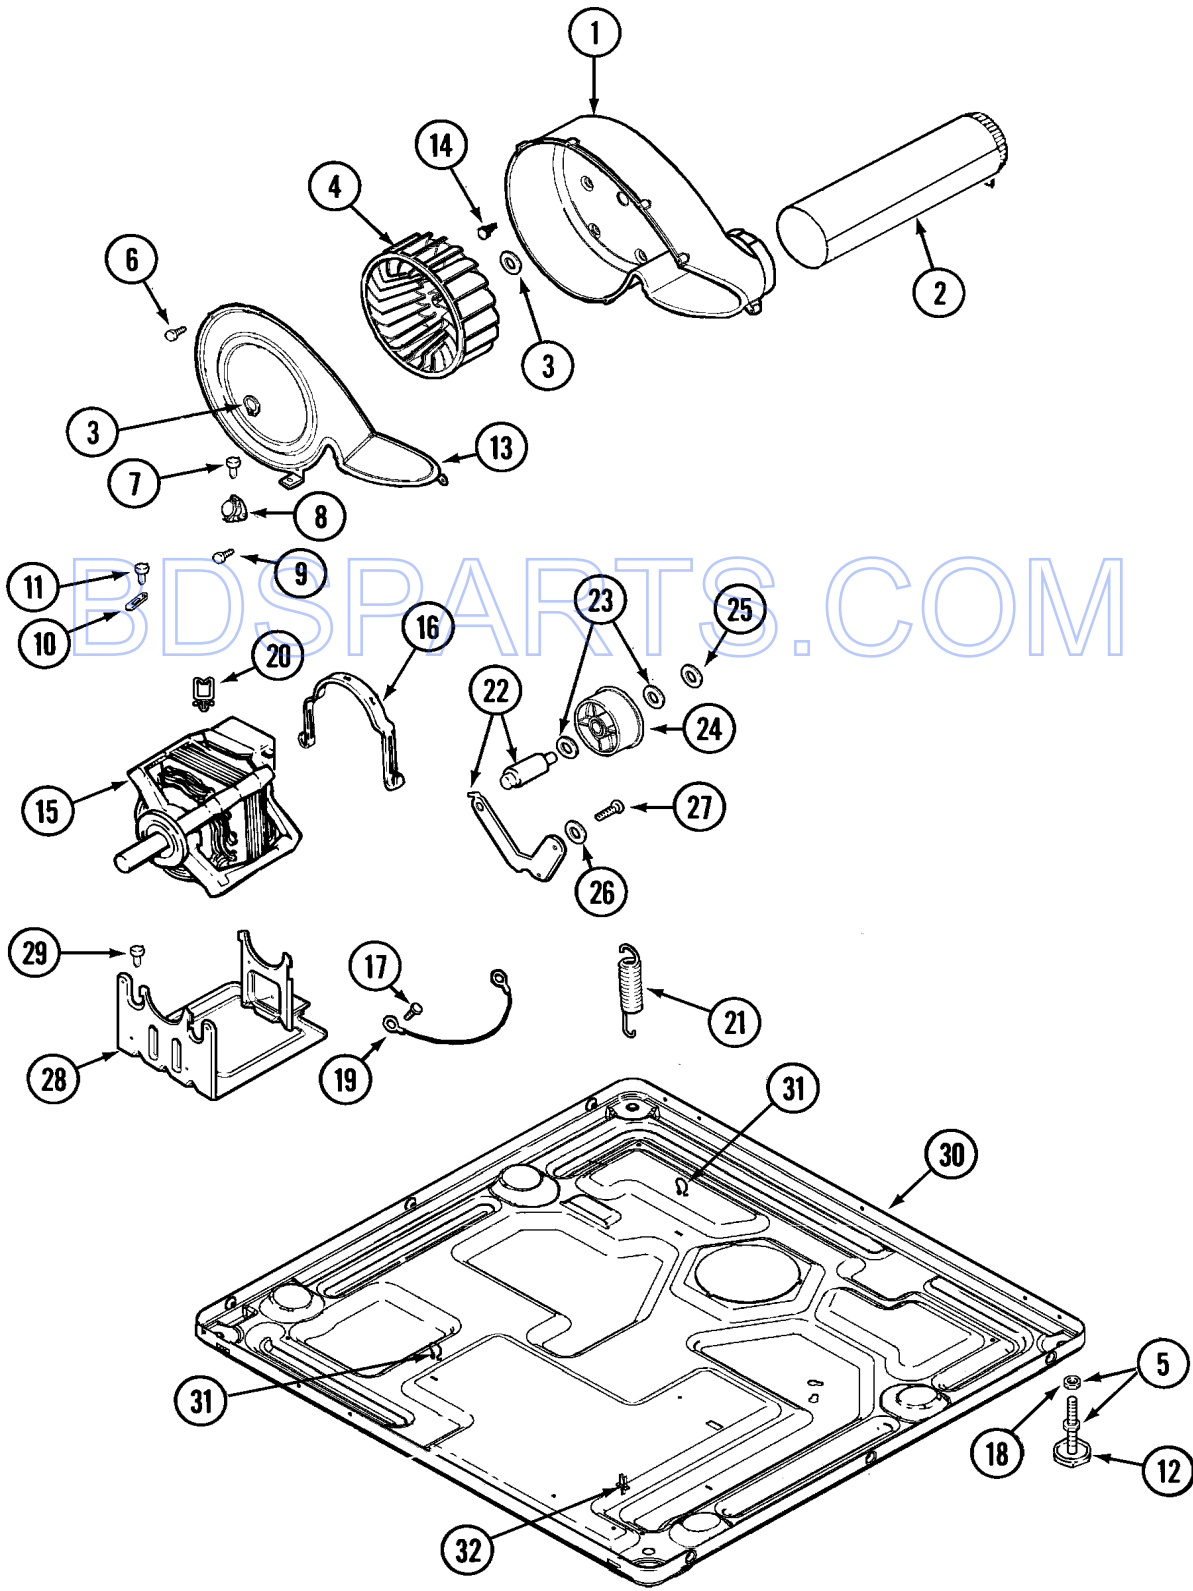

Section: MOTOR DRIVE & BASE

Model: MDE21PDDYW

Section: MOTOR DRIVE & BASE

No.	Part No.	Description	Series	Qty
1	33001789	HOUSING, BLOWER	10	1
-	22001995	SCREW Note: SCREW, EXHAUST DUCT ASSEMBLY	10	1
2	33001800	DUCT ASSY., EXHAUST	10	1
3	410233	RING, RETAINING	10	2
4	33002797	WHEEL, BLOWER	10	1
5	305086	ADJUSTABLE LEG & NUT	10	4
6	33001855	SCREW (HEX HEAD) Note: SCREW, HOUSING COVER	10	8
7	N 313561	SCREW----NA Note: SCREW, HOUSING COVER	10	3
8	303392	CYCLING THERMOSTAT 140 DEG.	10	1
8	Y303391	CYCLING THERMOSTAT 155 DEG.	10	1
9	22001996	SCREW Note: SCREW, THERMOSTAT	10	4
10	33001762	FUSE, THERMAL (W' BRACKET)	10	1
11	314848	SCREW Note: SCREW, THERMAL CUT-OFF	10	1
12	314137	FOOT, RUBBER	10	4
-	33001837	COVER, THERMOSTAT (ELEC ONLY)	10	1
13	33002711	COVER, BLOWER HOUSING	10	1
14	314818	SCREW Note: SCREW, BLOWER HOUSING	10	4
15	33002795	MOTOR, DRIVE 60HZ	10	1
16	33002221	CLIP, MOTOR	10	2
17	910343	SCREW, GROUND WIRE	10	1
18	Y052740	NUT Note: NUT, LEG	10	4
19	901220	WIRE, GROUND	10	1
20	310376	CLIP, WIRE HARNESS	10	1
21	33002460	SPRING, IDLER Note: SPRING & PLUG KIT 33002459	10	1
-	33002461	PLUG FOR SPRING	10	1
22	33001840	IDLER ARM & SHAFT ASSY.	10	1
23	312527	WASHER, IDLER SHAFT (QTY-1)	10	2
24	33001783	BEARING, IDLER ASSEMBLY	10	1
25	312958	RETAINING RING, IDLER SHAFT	10	1
26	33002218	GROMMET, IDLER ARM	10	1
27	Y014874	SCREW Note: SCREW, IDLER ARM SLEEVE	10	1
28	33002817	MOTOR SUPPORT, OFFSET	10	1
29	N 313561	SCREW----NA Note: SCREW, MOTOR & BLOWER	10	2
-	33002969	RELAY, SPST	14	1
30	N 33002465	BASE, (LWR)----NA	10	1
-	22004151	RELAY, SPST	11	1
-	306199	RELAY, HEATER	10	1
31	410490	SPRING, WIRE HARNESS	10	2
32	315471	RETAINER, WIRE	10	1

*Color Code (-)=Not Shown #=Series, Serial Prefix or Run No., N=Not Available