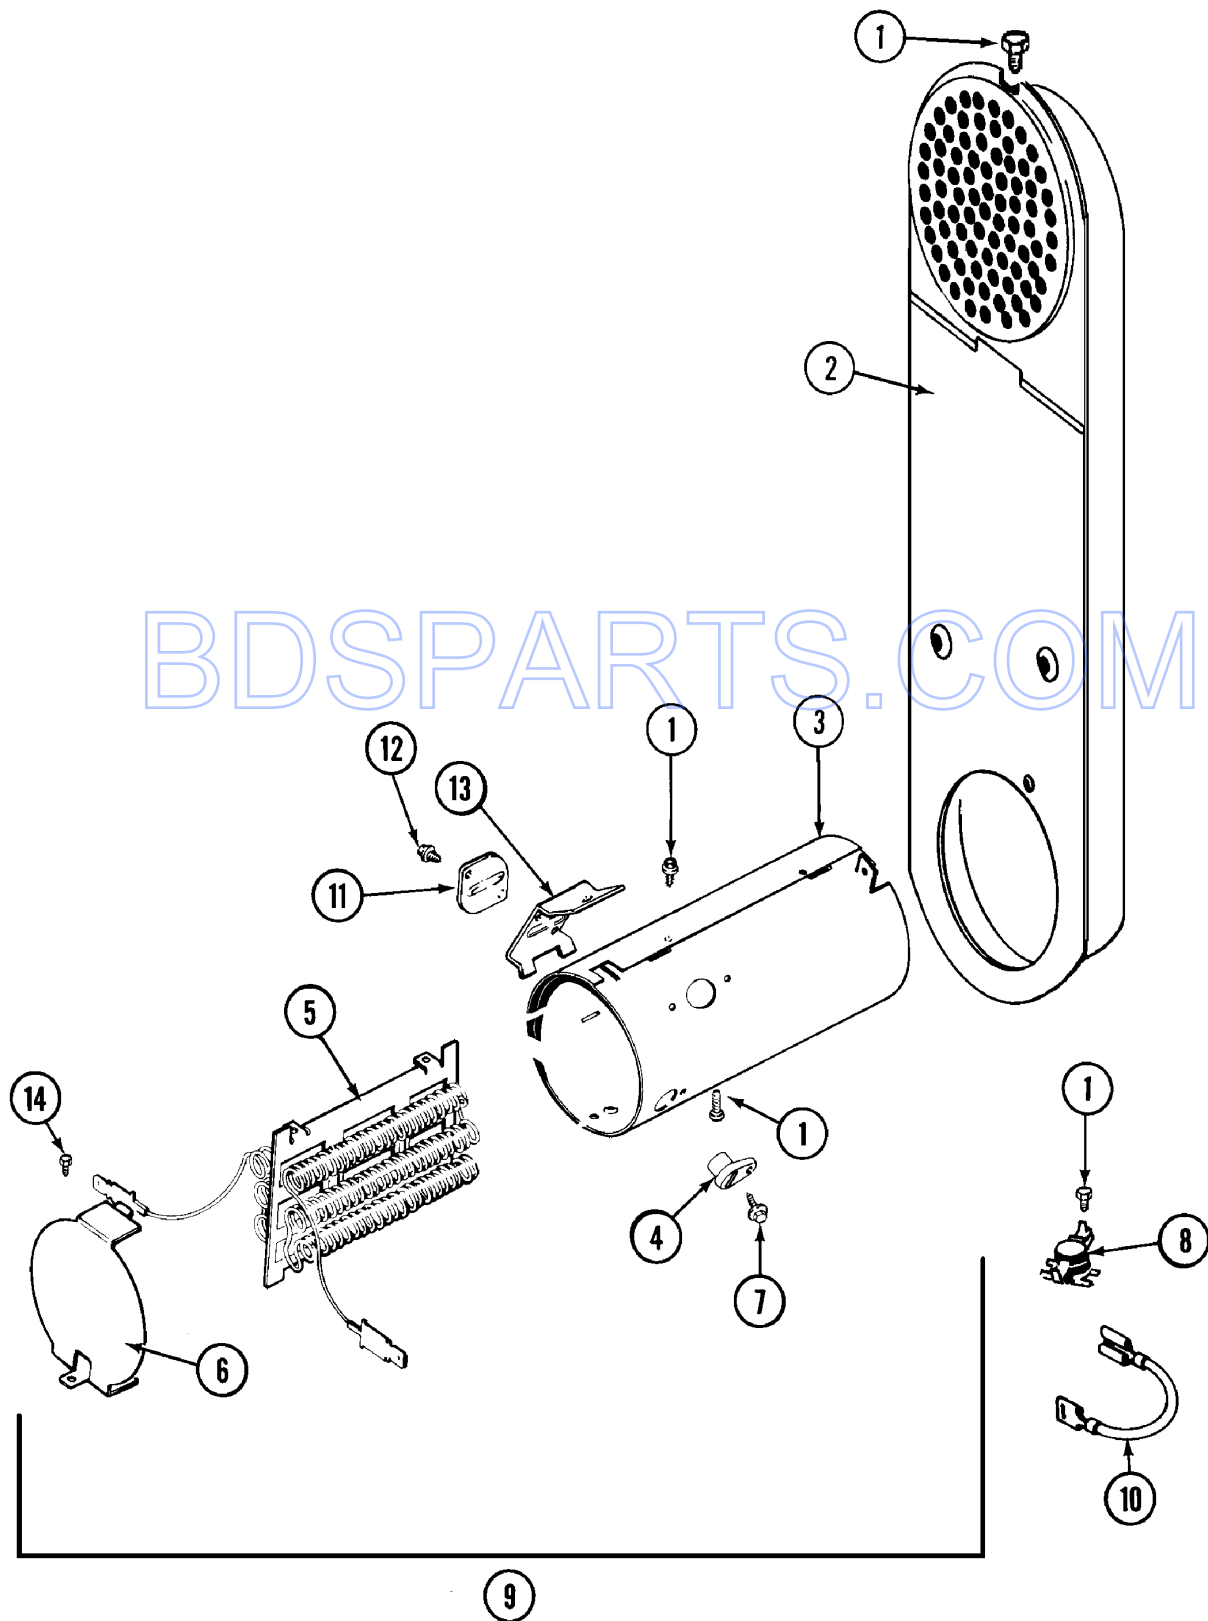

Section: HEATER

Model: MDE21PDDYW

CD15-3

Section: HEATER

No.	Part No.	Description	Series	Qty
1	211294	SCREW Note: SCREW, HEATER	10	1
2	33003038	ASSY,INLET DUCT-ELEC	17	1
2	33002767	INLET DUCT ASSEMBLY (ELECTRIC)	10	1
3	314995	HEATER ENCLOSURE	10	1
4	314998	INSULATOR, TERMINAL	10	2
5	307185	HEATER SUB-ASSEMBLY (240V)	10	1
6	314999	SHIELD, RADIANT	10	1
7	N 314554	SCREW Note: SCREW, TERMINAL INSULATOR	10	2
8	303396	THERMOSTAT, HI-LIMIT (ELEC)	10	1
9	307179	HEATER ASSEMBLY(COMPLETE 240V)	10	1
10	Y307173	WIRE, JUMPER	10	1
11	33002261	FUSE, THERMAL	10	1
12	314848	SCREW Note: SCREW	10	3
13	315346	BRACKET, THERMAL FUSE	10	1
14	22001996	SCREW Note: SCREW, RADIANT SHIELD	10	2
-	Y308590	CONVERSION KIT (240V TO 208V)	10	1

BDSPARTS.COM

*Color Code (-)=Not Shown #=Series, Serial Prefix or Run No., N=Not Available