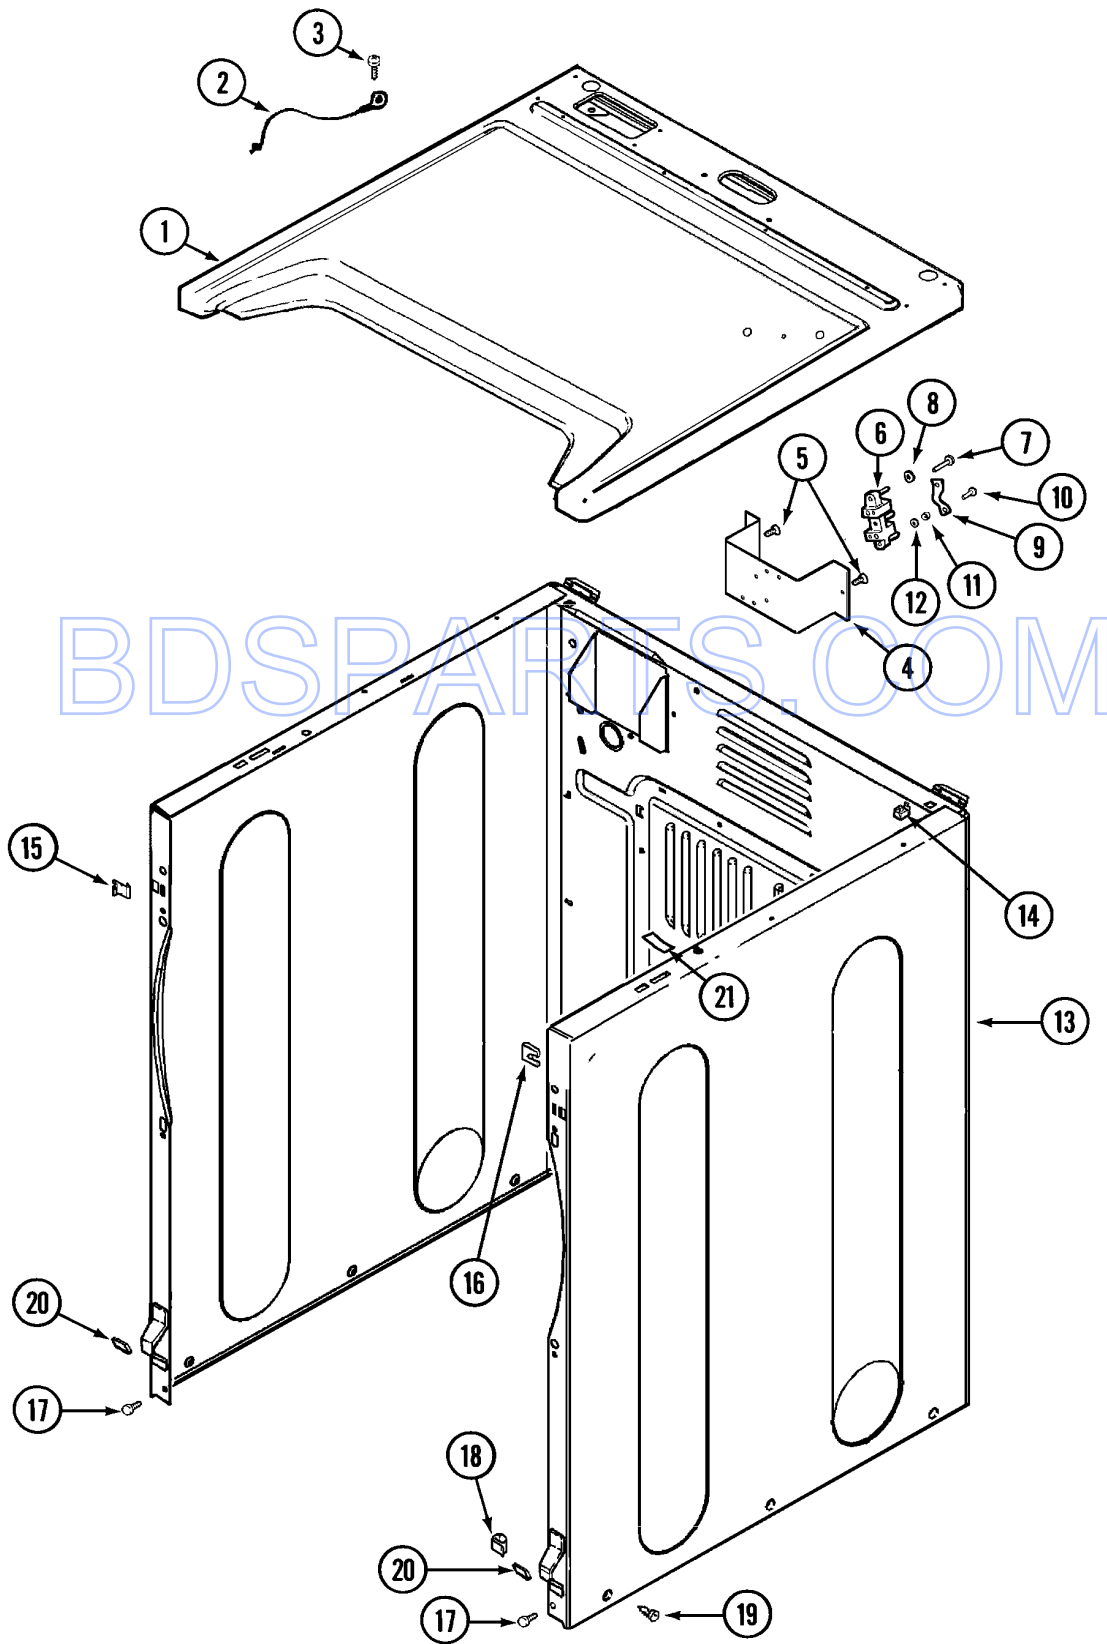

Section: CABINET-FRONT

Model: MDE21PDDYW

LD12-66

Section: CABINET-FRONT

No.	Part No.	Description	Series	Qty
1	33002629	COVER, TOP (WHT-AS PK)	10	1
2	22001959	WIRE, GROUND	10	1
3	210186	SCREW, GROUND WIRE TO BASE--NA Note: SCREW, GROUND WIRE	10	1
4	N 33001826	BRACKET, TERMINAL BLOCK----NA	10	1
5	22001995	SCREW Note: SCREW, TERMINAL BLOCK BRACKET	10	1
6	33001244	BLOCK, TERMINAL	10	1
-	33002106	SHIELD, TERMINAL BLOCK	10	1
7	Y312209	SCREW, #10-24 X 3/4 INCH Note: SCREW, TERMINAL BLOCK	10	1
8	Y311270	WASHER, TERMINAL BLOCK	10	3
9	Y312184	STRAP, GROUND	10	1
10	Y312209	SCREW, #10-24 X 3/4 INCH	10	3
11	311484	NUT, TERMINAL BLOCK	10	6
12	311093	WASHER, 7/32 INCH	10	6
13	22003639	CABINET ASSY. (WHT AS PK)	10	1
14	310933	FASTENER	10	2
15	22002049	CLIP	10	2
16	213280	FRONT PANEL BRACKET/FASTENER Note: RETAINER, SHROUD	10	2
17	22001995	SCREW Note: SCREW, CABINET	10	2
18	310376	CLIP, WIRE HARNESS	10	1
19	22003409	SCREW----NA Note: SCREW, CABINET (TRUSS)	10	6
20	22002239	CLIP, LOWER FRONT PANEL	10	2
21	33001836	STRAP, TOP COVER SUPPORT	10	1

BDS ARTS.COM

*Color Code (-)=Not Shown #=Series, Serial Prefix or Run No., N=Not Available