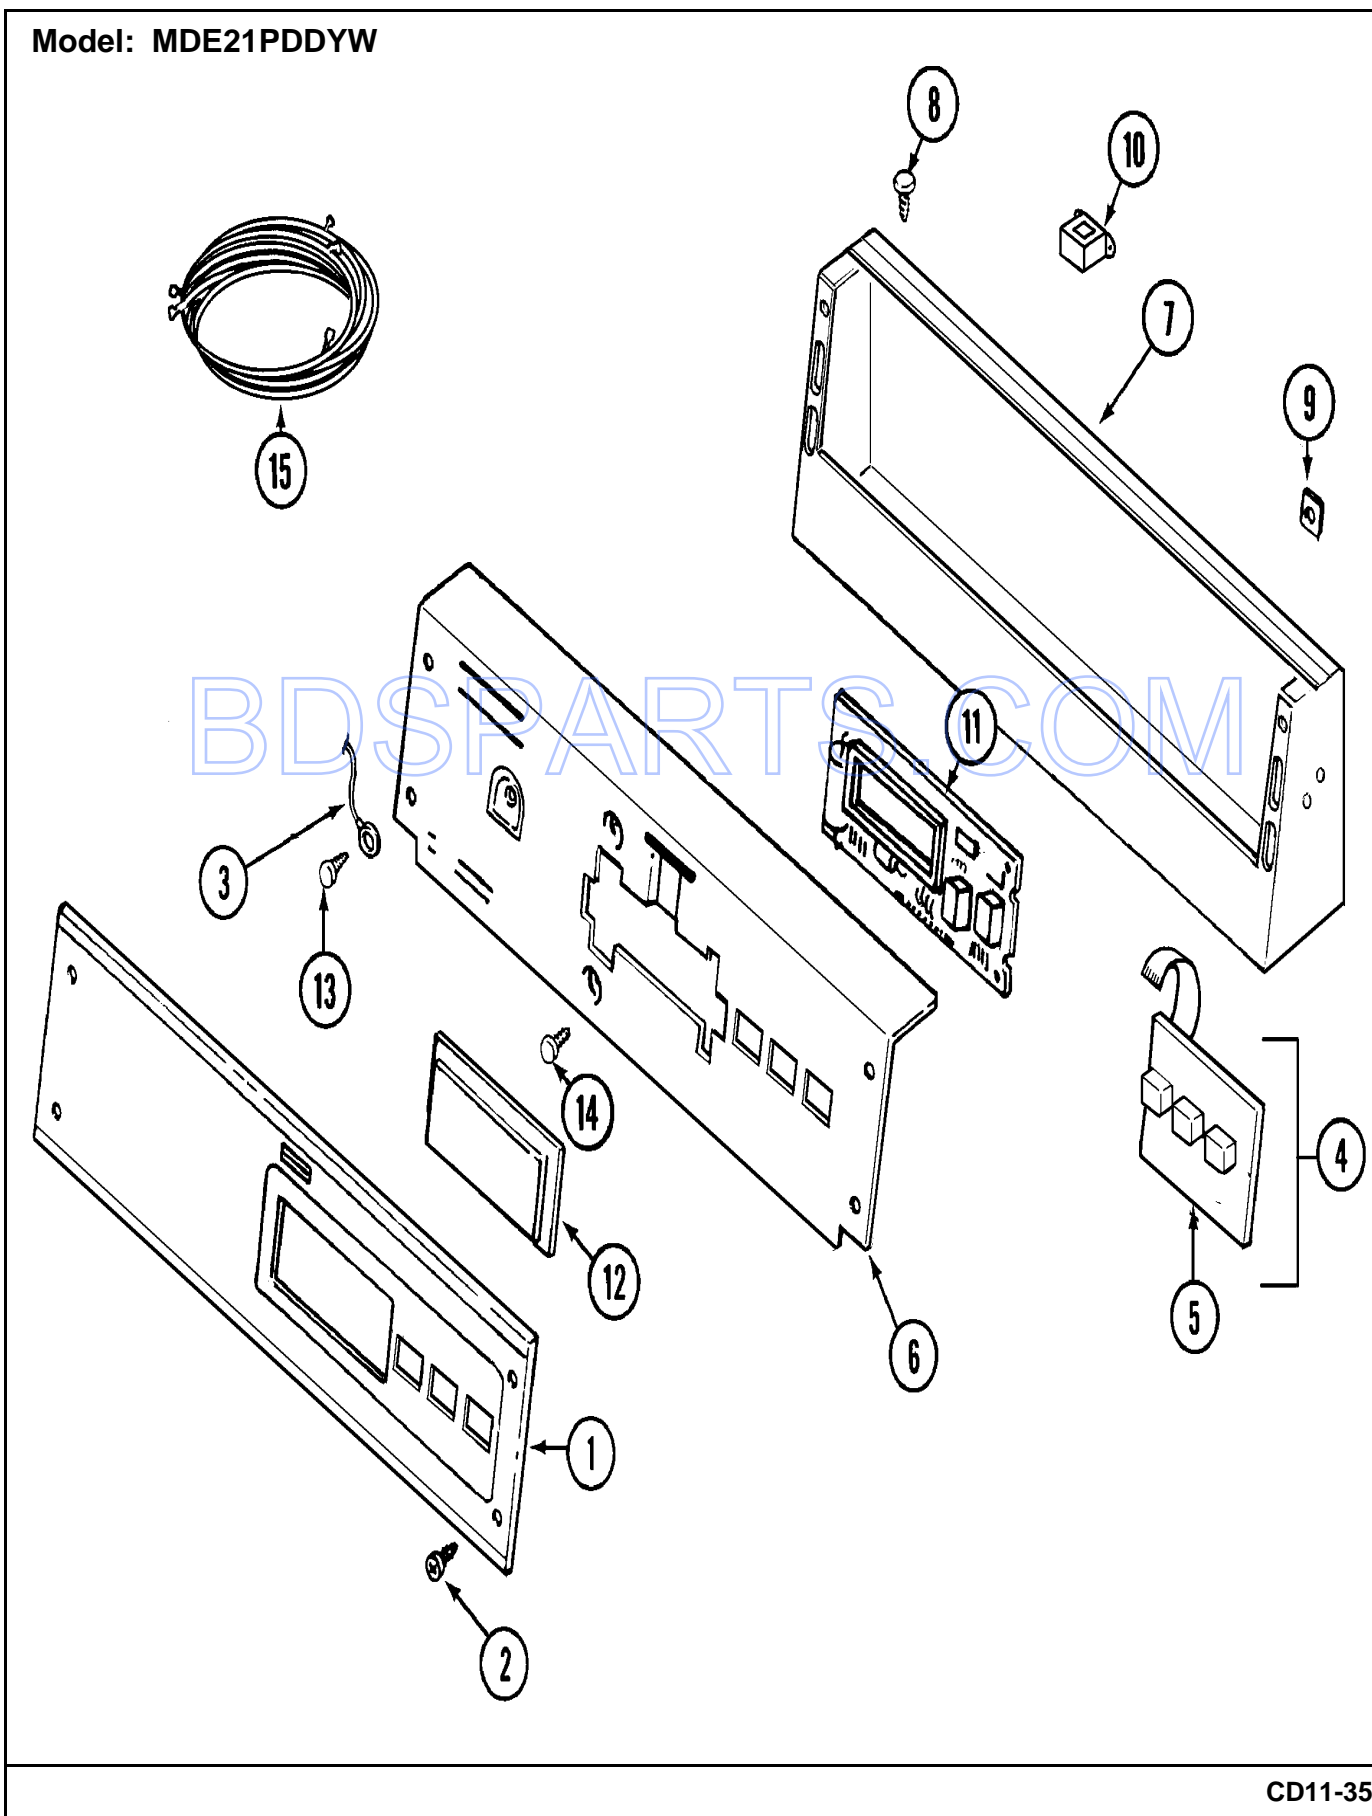

Section: CONTROL PANEL

Model: MDE21PDDYW

CD11-35

Section: CONTROL PANEL

No.	Part No.	Description	Series	Qty
1	33002941	Facia - PD/PS (CONTROL PANEL)	10	1
2	215506	SCREW, TORX Note: SCREW, CONTROL PANEL	10	4
3	22001959	WIRE, GROUND	10	1
-	215527	SCREW Note: SCREW, SWITCH	10	2
4	306694	BACKUP PLATE WITH SWITCH	10	1
5	33002863	BUTTON, PUSH	10	1
6	33002519	BRACKET, BACK (WHT)	10	1
-	22002954	DEFLECTOR, WATER (W/ADHESIVE)	10	1
7	22003089	CONSOLE (WHT)	10	1
8	22001996	SCREW Note: SCREW, CONSOLE	10	5
9	215003	FASTENER Note: CLIP, SCREW	10	2
10	22001960	TRANSFORMER	10	1
-	22002925	SCREW Note: SCREW, TRANSFORMER	10	2
11	33002358	BOARD, CONTROL	10	1
-	33001204	STANDOFF, CIRCUIT BOARD	10	4
12	22001962	COVER, DISPLAY	10	1
13	211252	SCREW Note: SCREW, GROUND WIRE	10	1
14	215526	SCREW Note: SCREW, CONTROL BOARD	10	1
15	33001878	WIRE HARNESS, MAIN	10	1

BDSPARTS.COM

*Color Code (-)=Not Shown #=Series, Serial Prefix or Run No., N=Not Available