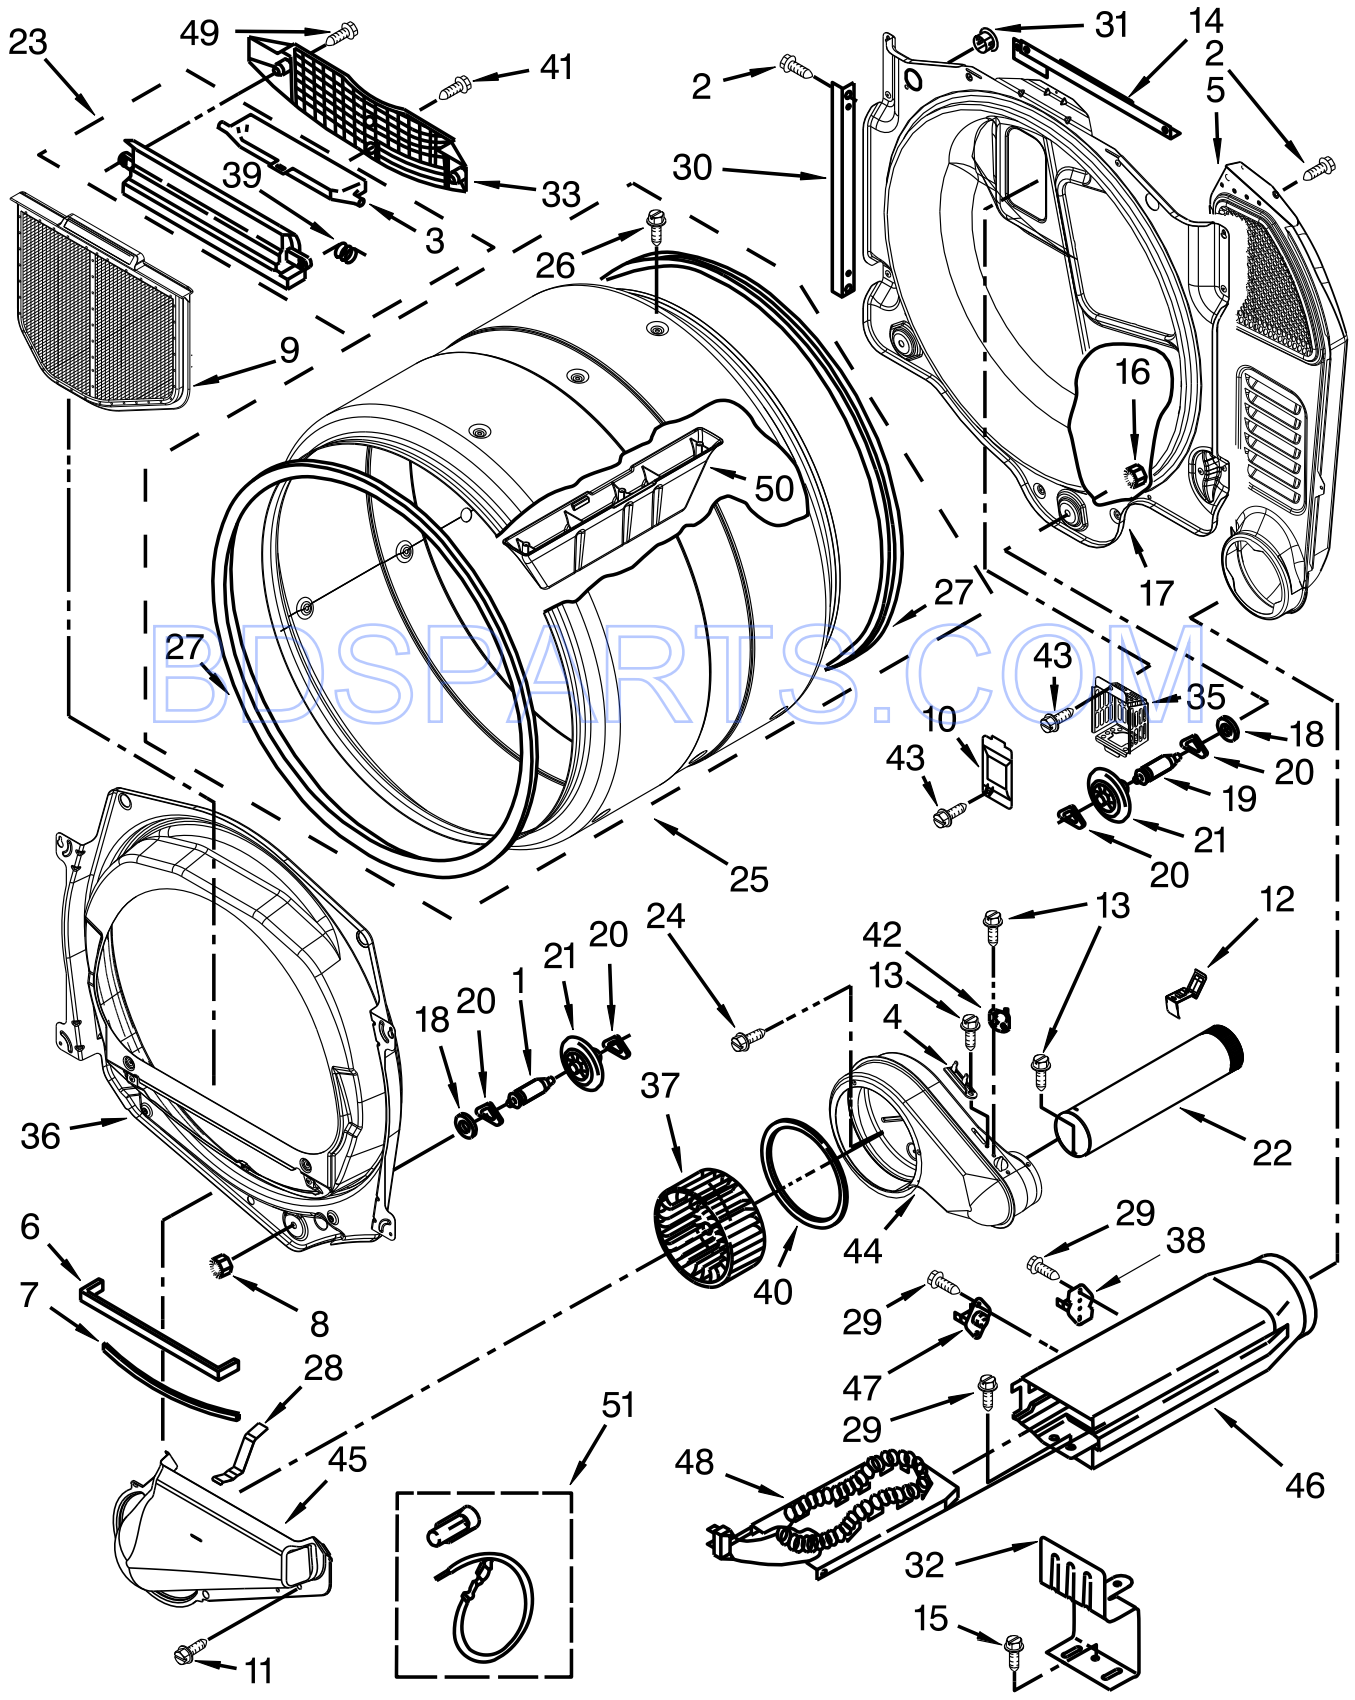

BULKHEAD PARTS

BULKHEAD PARTS

<u>Illus. No.</u>	<u>Part No.</u>	<u>Description</u>	<u>Illus. No.</u>	<u>Part No.</u>	<u>Description</u>	<u>Illus. No.</u>	<u>Part No.</u>	<u>Description</u>
1	8575324	Shaft, RH Thread	19	8575325	Shaft, LH Thread	38	8318314	Kit, Thermal Cut-Off (Includes High Limit Thermostat)
2	3390647	Screw	20	690997	Washer, Tri Ring	39	3394986	Spring, Lint Screen Door
3	W10153413	Door, Lint Screen	21	8536973	Roller, Support	40	697770	Seal, Plate Cover
4	3392519	Fuse, Thermal (91C)	22	8563728	Pipe, Exhaust	41	695240	Screw
5	697354	Assembly, Air Duct	23	W10153423	Assembly, Outlet Housing	42	8577274	Thermistor
6	697813	Seal, Outlet Housing	24	489463	Screw	43	487909	Screw
7	697814	Seal, Drum Front	25	W10153420	Assembly, Complete Drum	44	8544362	Housing, Blower
8	3934666	Nut, Hex	26	W10109200	Screw	45	8066168	Assembly, Lint Duct
9	W10049370	Screen, Lint	27	W10166807	Seal, Drum Front	46	3392537	Assembly, Weld Heater Box
10	3402841	Lens, Drum Light	28	8066208	Clip, Spring	47	3391914	Thermostat HL-295/215
11	359625	Screw	29	90767	Screw	48	3387748	Element, Heater
12	8572105	Clip, Exhaust	30	8519221	Channel Bracket, Rear Bulkhead	49	3387230	Screw
13	8533971	Screw	31	8529007	Plug, Rear Bulkhead	50	W10153409	Baffle, Drum
14	8571651	Bracket, Bulkhead Mounting	32	8066099	Bracket, Heater Box	51	279457	Terminal Wire Kit (For Heater Element Wiring Harness Repair)
15	693995	Screw	33	W10153412	Grille, Outlet			
16	W10001120	Nut, Hex (Left Hand Thread)	35	8578825	Bracket, Drum Light			
17	8520836	Bulkhead, Rear	36	8565061	Bulkhead, Front			
18	3387459	Washer	37	W10168564	Wheel, Blower			

BDS PARTS.COM