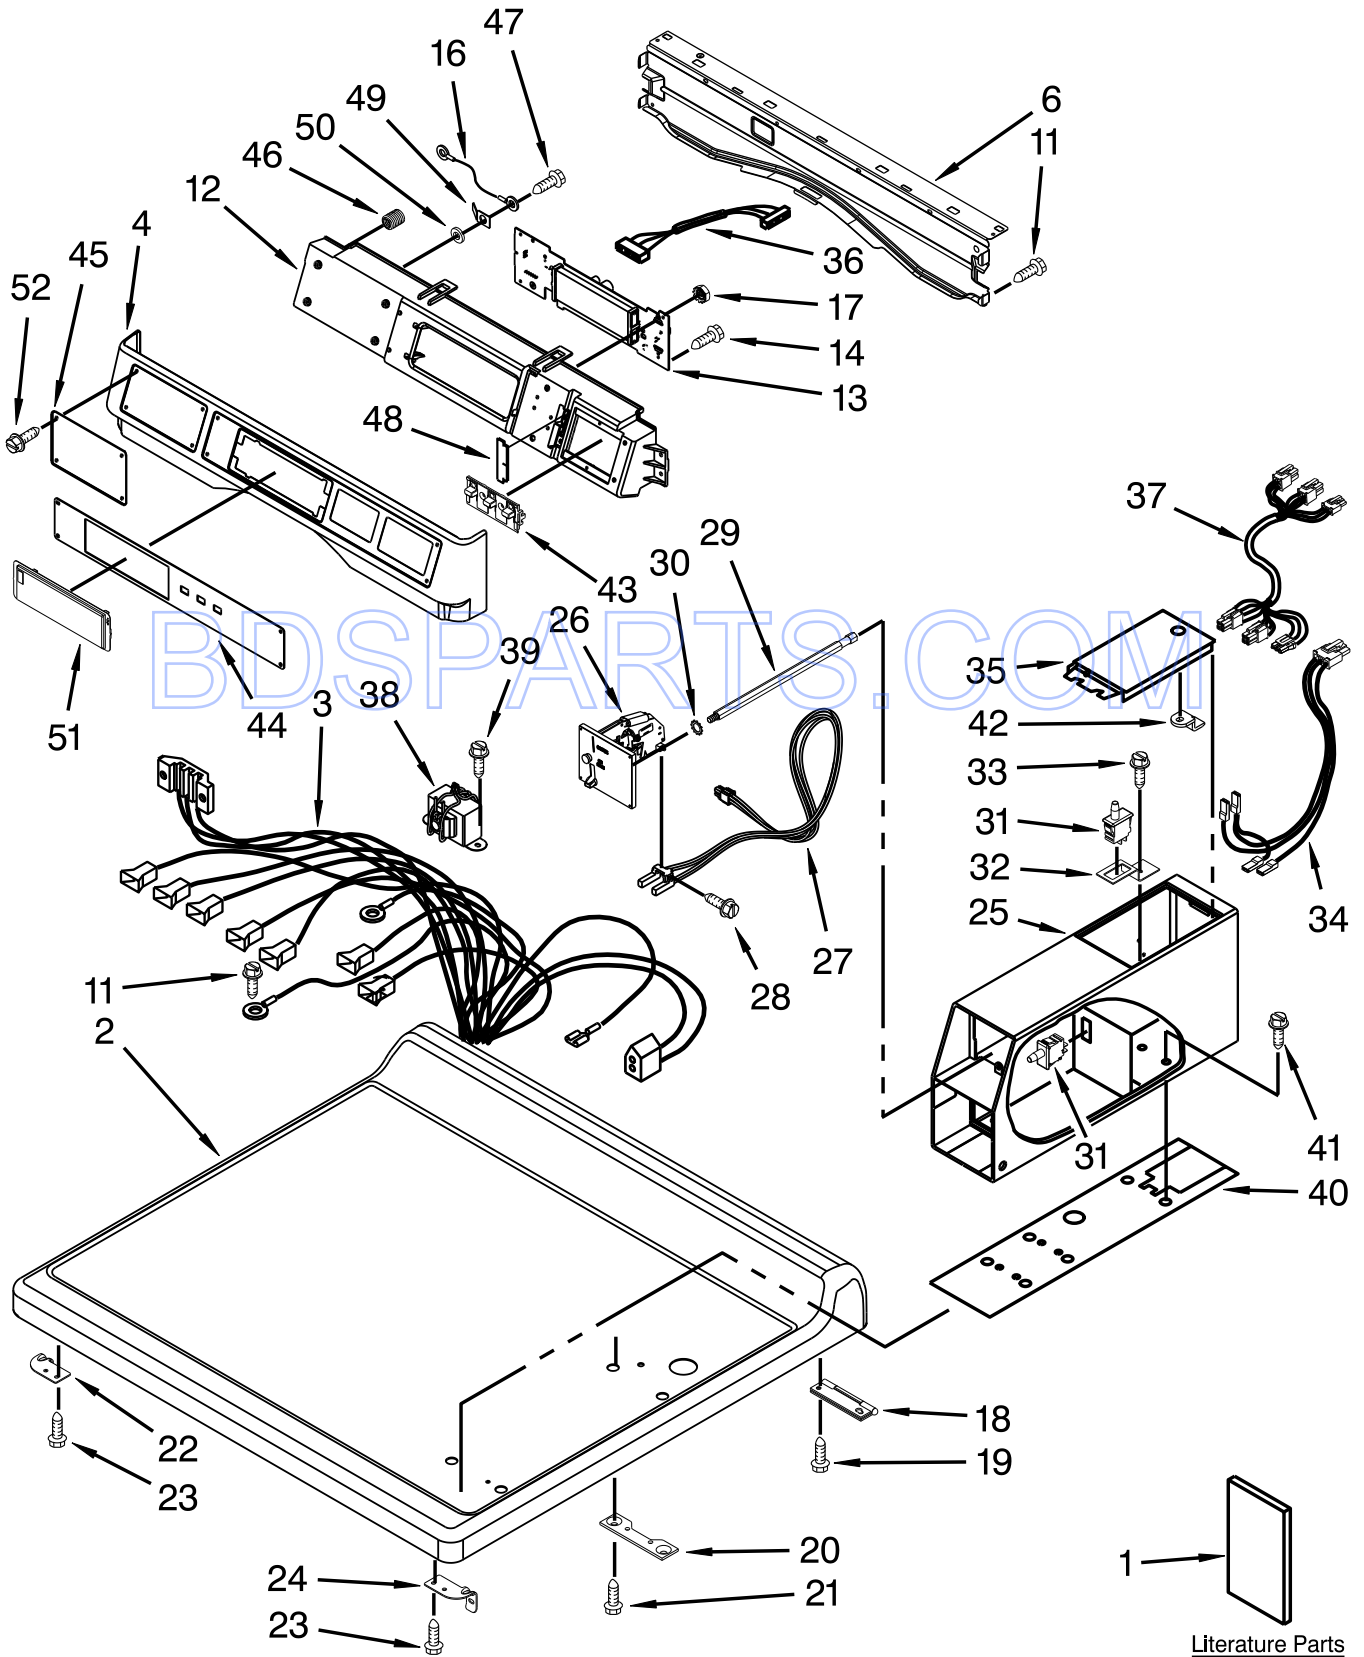

COMMERCIAL ELECTRIC DRYER

MODELS:

MDE22PDAYW0 (White)

BDSPARTS.COM

TOP AND CONSOLE PARTS

TOP AND CONSOLE PARTS

<u>Illus. No.</u>	<u>Part No.</u>	<u>Description</u>	<u>Illus. No.</u>	<u>Part No.</u>	<u>Description</u>	<u>Illus. No.</u>	<u>Part No.</u>	<u>Description</u>
1		Literature Parts	20	3347825	Plate, Mounting	36	W10166307	Harness, Communication
	W10135154	Installation Instruction	21	98445	Screw	37	W10166308	Harness, Meter Case
	W10166332	Tech Sheet	22	W10137445	Bracket - Top Panel, Left	38	W10131839	Transformer
2		Top	23	W10015090	Screw	39	8533971	Screw
	W10137411	White	24	W10137444	Bracket - Top Panel, Right	40	W10137448	Cushion, Meter Case
3	W10111005	Harness, Main	25	W10171128	Case, Meter	41	3349065	Bolt
4	W10137459	Console (Outer)	26	W10133242	Assembly, Single Coin Drop	42	W10145154	Cam, Commercial Lock
6	8565237	Bracket, Console	27	W10130178	Sensor Assembly, Coin Optic	43	W10131113	Button, Push
11	3390647	Screw	28	W10142655	Screw	44	W10137438	Fascia-Console
12	W10137427	Console (Inner)	29	W10137319	Bolt, Hex Bar	45	W10137461	Dispenser, Fascia
13	W10137416	User-Interface Assembly	30	W10068270	Washer, Lock	46	W10189313	Insert
14	489136	Screw	31	W10131838	Switch, Vault Service Door	47	488234	Screw
16	W10188087	Assembly, Ground Wire	32	W10133508	Bracket, Service Switch	48	W10187276	Seal, Console
17	W10139046	Nut	33	W10139210	Screw	49	3373818	Tab, Grounding
18		Hinge & Pin Assembly	34	W10139456	Wire Harness, Sensor Switch	50	W10189075	Washer, Brass
	8565018	White	35	3351136	Assembly, Service Door	51	W10131114	Cover, Display
19	342055	Screw				52	W10137457	Screw