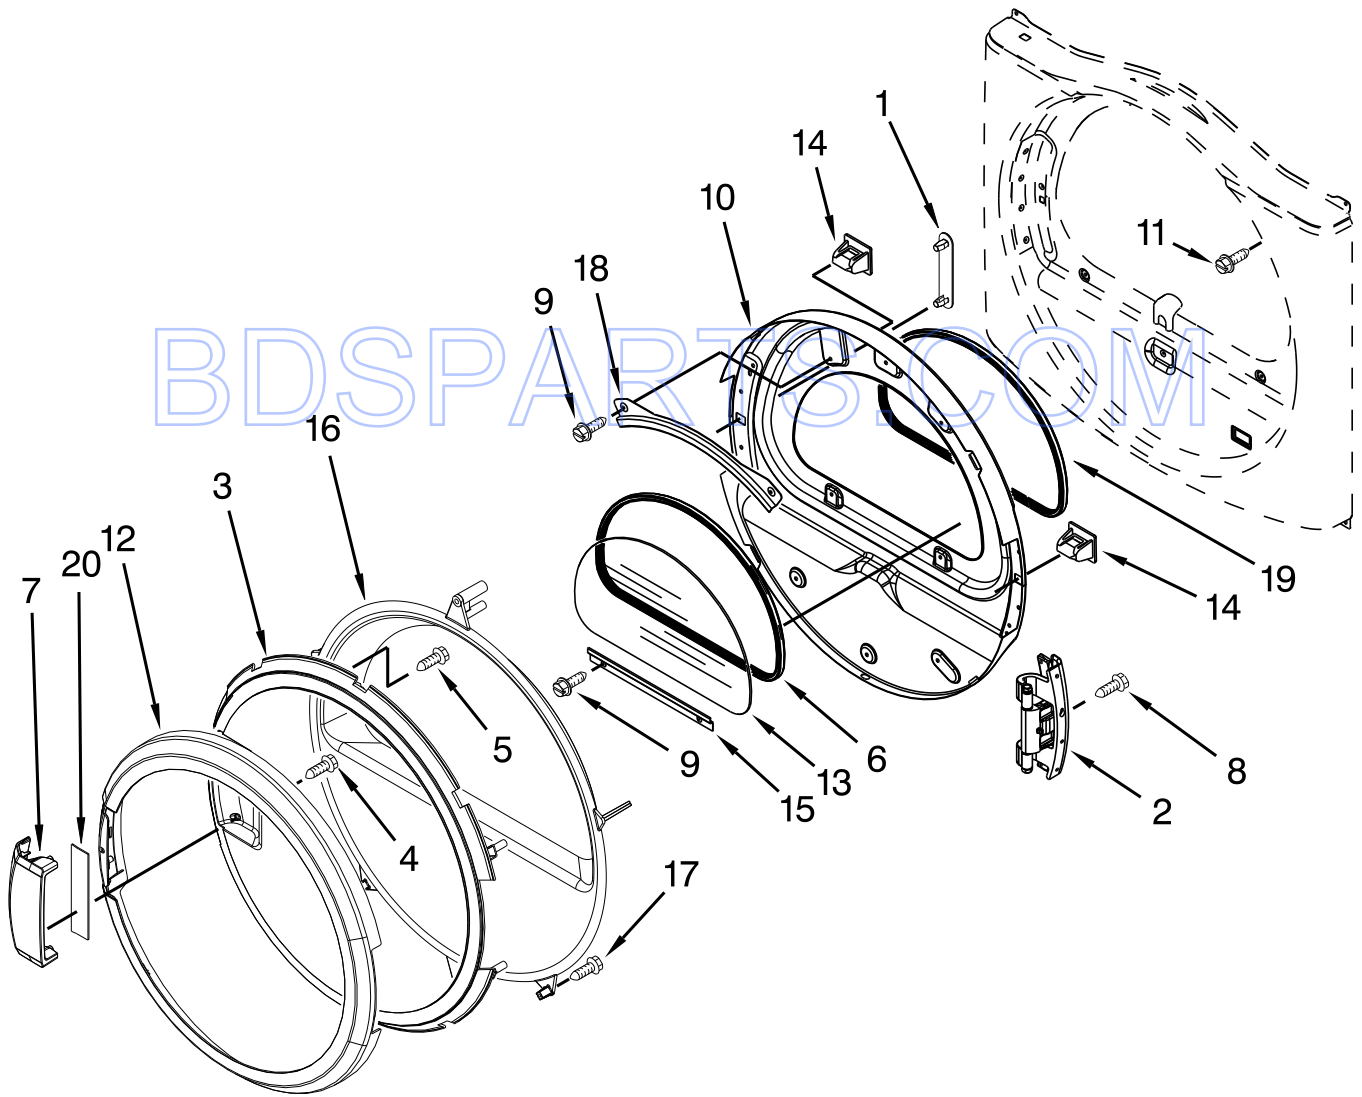

DOOR PARTS

DOOR PARTS

<u>Illus.</u> <u>No.</u>	<u>Part No.</u>	<u>Description</u>	<u>Illus.</u> <u>No.</u>	<u>Part No.</u>	<u>Description</u>	<u>Illus.</u> <u>No.</u>	<u>Part No.</u>	<u>Description</u>
1	8565119	Hole Cover, Hinge	9	3393258	Screw	16	8580059	Door, Intermediate (Stationary)
2	8578887	Assembly, Door Hinge	10	8578933	Assembly, Door Inner	17	8534022	Screw
3	W10137467	Assembly, Door Intermediate			*Includes Illustration 1 & 14	18	8519356	Retainer, Window (Upper)
4	9742177	Screw	11	355515	Screw	19	W10163915	Seal, Door
5	3400618	Screw	12	W10112916	Outer Ring, Door	20	W10112927	Pad, Door Handle
6	8579663	Seal, Window	13	8565117	Window			
7	W10117477	Handle, Door	14	690081	Assembly, Door Catch			
8	W10159996	Screw	15	8519354	Retainer, Window			

BDSPARTS.COM