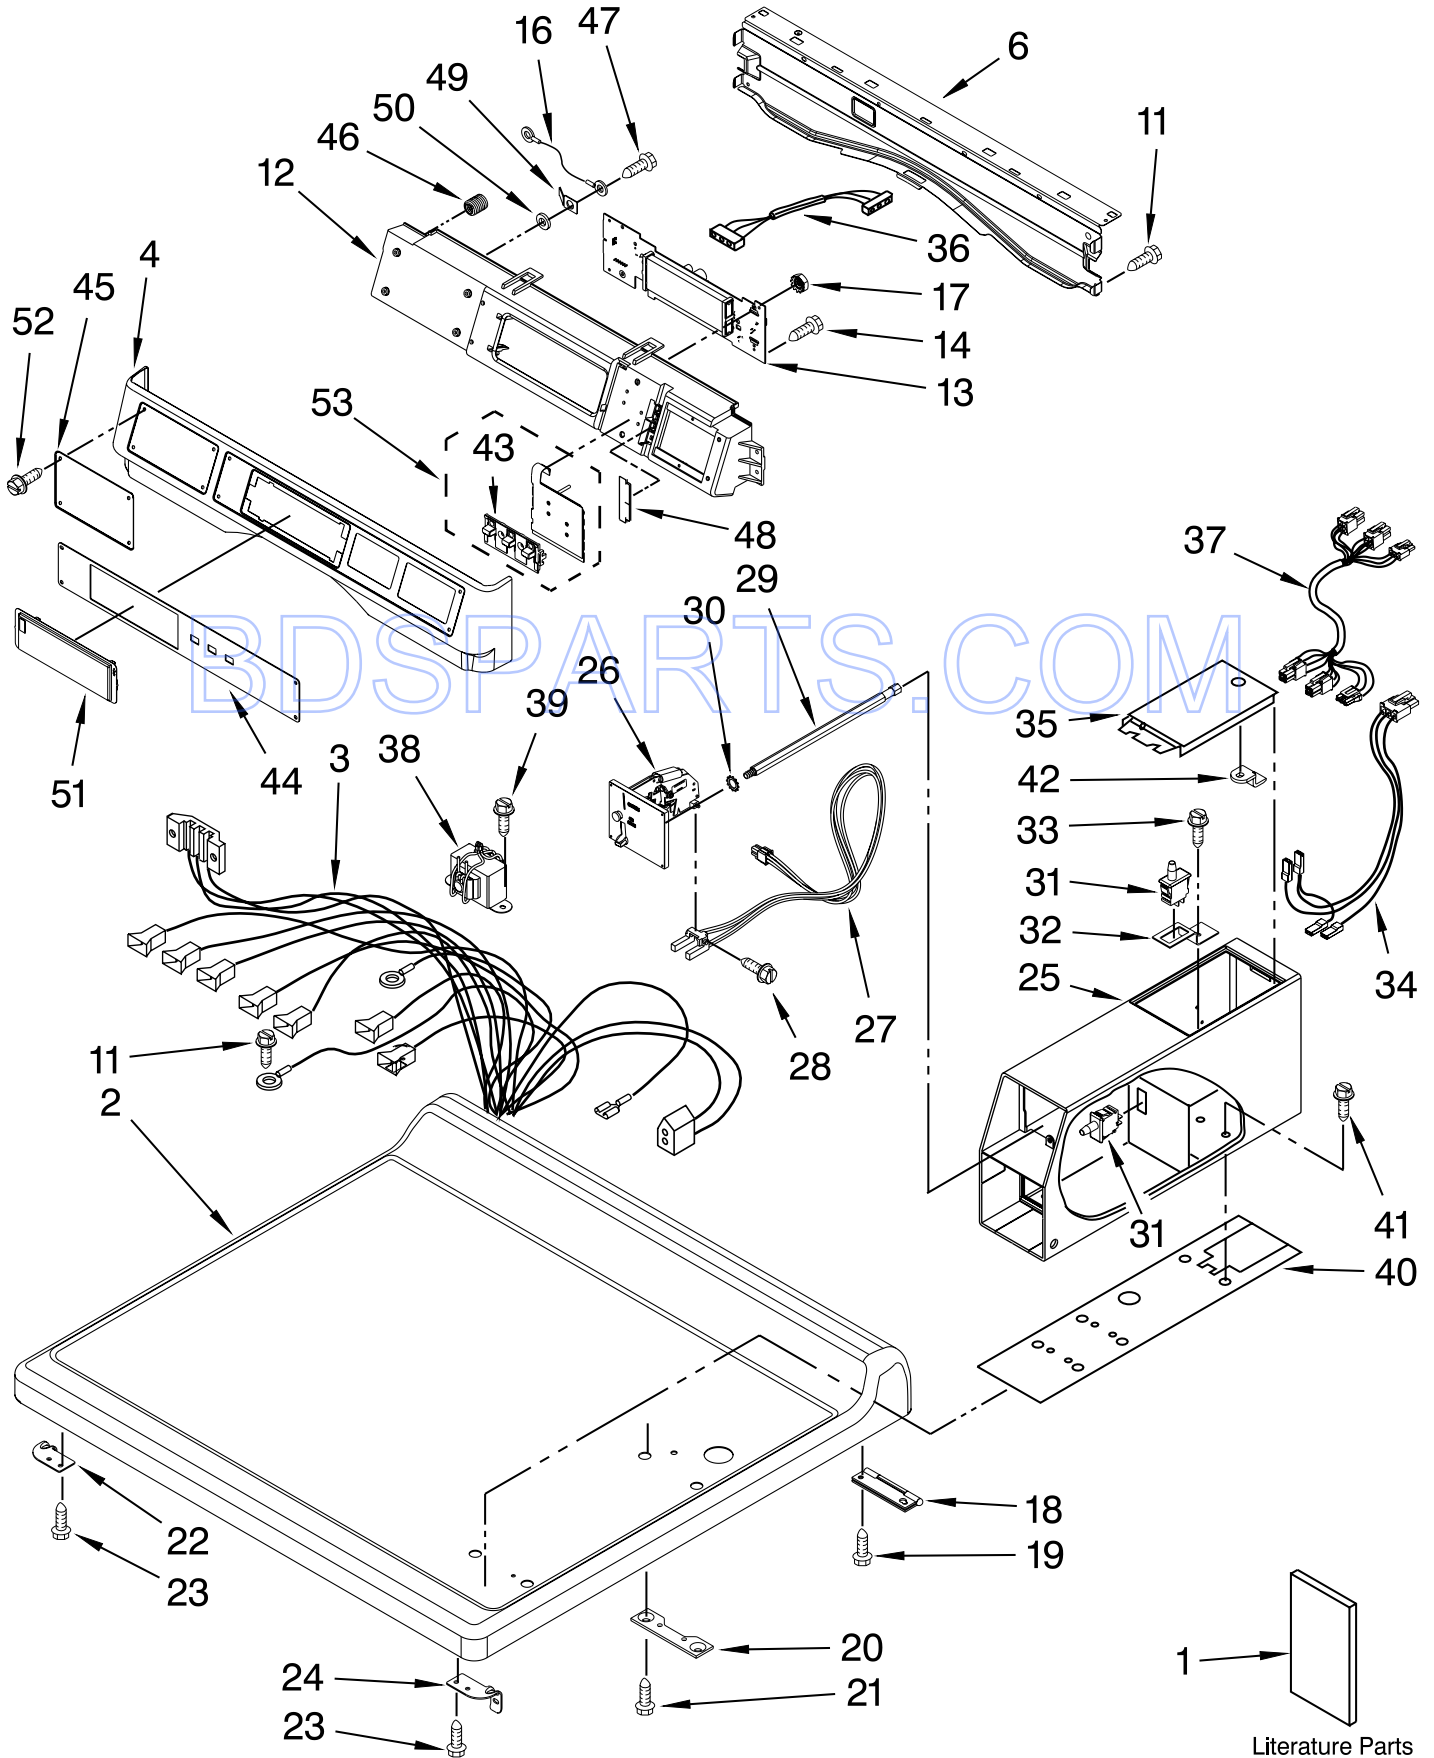

PARTS LIST

for

**MAYTAG<sup>®</sup>**

**COMMERCIAL**  
**ELECTRIC DRYER**

**MODEL**

**MDE22PDBYW0**

# TOP AND CONSOLE PARTS

For Models: MDE22PDBYW0  
(White)

FOR ORDERING INFORMATION REFER TO PARTS PRICE LIST

# TOP AND CONSOLE PARTS

For Models: MDE22PDBYW0  
(White)

Illus. No.	Part No.	DESCRIPTION	Illus. No.	Part No.	DESCRIPTION	Illus. No.	Part No.	DESCRIPTION
1		Literature Parts	22	W10137445	Bracket, Top Panel (Left)	38	W10131839	Transformer, 120 To 22.5 (VAC)
	W10135154	Installation Instruction	23	3390647	Screw	39	8533971	Screw
	W10239200	Tech Sheet	24	W10137444	Bracket, Top Panel (Right)	40	W10137448	Cushion, Meter Case
	W10273438	Parts List	25	W10171128	Meter Case	41		Bolt, Meter Case Mounting
2	W10137411	Top	26	W10133242	Coin Drop Assy.		W10223792	5/16-18 X 2 1/2
3	W10111005	Harness, Main	27	W10130178	Coin-Optic Sensor Assembly		W10223799	5/16-24 X 1.00
4	W10137459	Console (Outer)	28	W10142655	Screw	42	W10156125	Cam-Lock
6	8565237	Bracket, Console	29	W10137319	Hex-Bar Bolt	43	W10131113	Push Button
11	3390647	Screw	30	W10068270	Washer	44	W10137438	Fascia-Console
12	W10137427	Console (Inner)	31	W10131838	Switch-Vault Service Door	45	W10137461	Fascia-Dispenser
13	W10166360	User-Interface Assembly	32	W10133508	Bracket, Service Switch	46	W10189313	Insert
14	489136	Screw	33	W10139210	Screw	47	488234	Screw
16	W10188087	Ground Wire Assembly	34	W10139456	Wire, Harness Sensor Switch	48	W10187276	Seal-Console
17	W10139046	Nut, 6-32	35	3351136	Service Door Assembly	49	3373818	Tab-Grounding
18	8565018	Hinge & Pin Assembly	36	W10166307	Harness, Communication	50	W10189075	Washer, Brass
19	342055	Screw	37	W10166308	Harness, Meter Case	51	W10131114	Display Cover
20	3347825	Plate, Mounting				52	W10137457	Screw
21	98445	Screw				53	W10135255	Assembly, Membrane Switch & Backer Plate