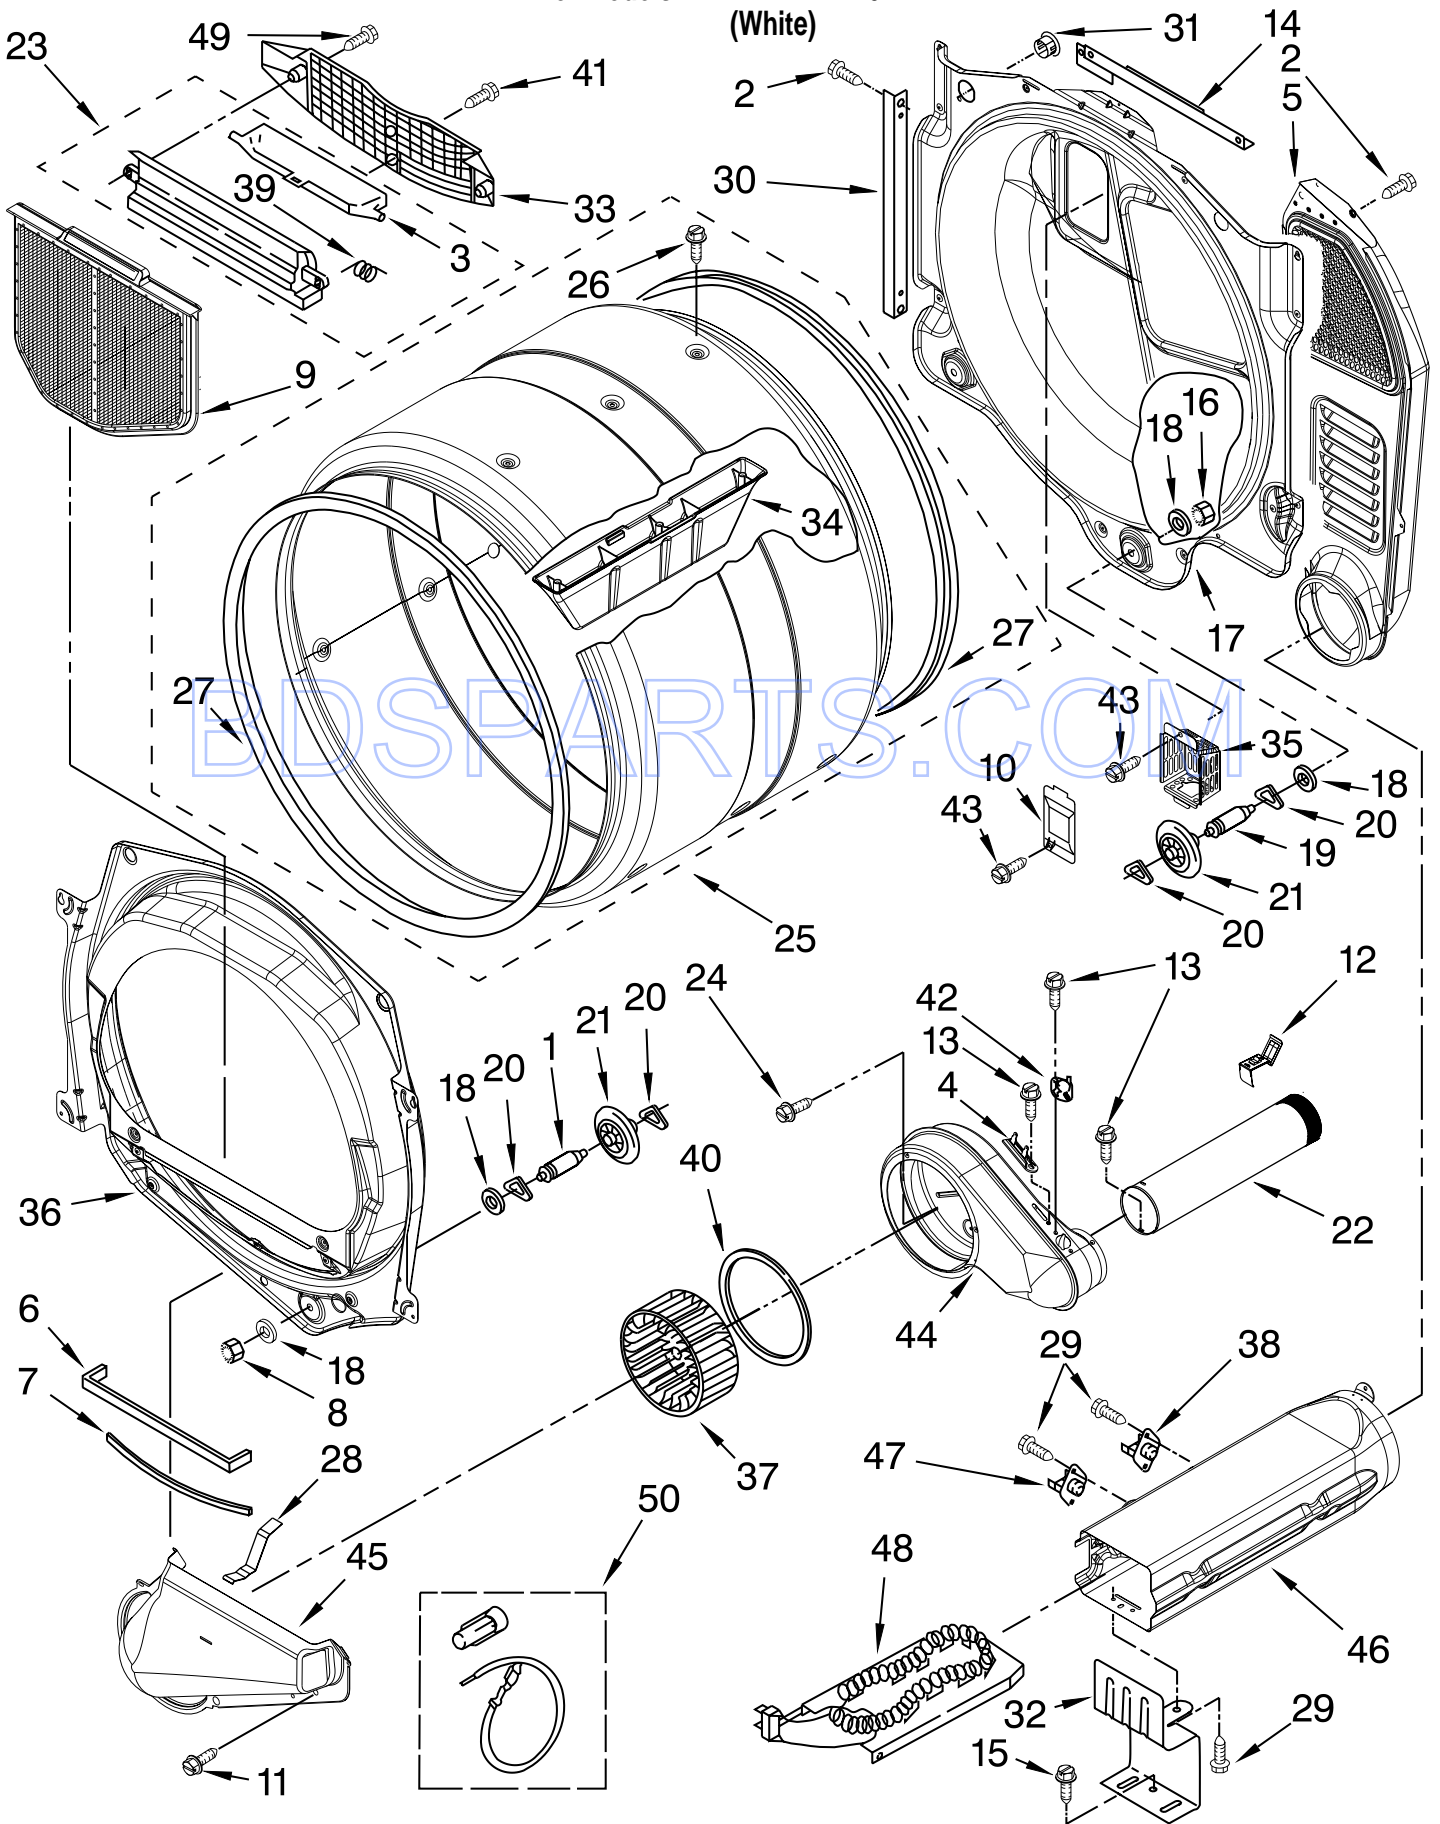

BULKHEAD PARTS

For Models: MDE22PDBYW0

(White)

FOR ORDERING INFORMATION REFER TO PARTS PRICE LIST

BULKHEAD PARTS

For Models: MDE22PDBYW0
(White)

Illus. No.	Part No.	DESCRIPTION	Illus. No.	Part No.	DESCRIPTION	Illus. No.	Part No.	DESCRIPTION
1	8575324	Shaft, R.H. Thread	18	3387459	Washer, Support	36	8565061	Bulkhead, Front
2	3390647	Screw	19	8575325	Shaft, L.H. Thread	37	W10168564	Wheel, Blower
3	W10181925	Door, Lint Screen	20	690997	Ring, Tri	38	8318314	Thermal Cut-Off (Includes Item. 47)
4	3392519	Thermal Fuse (91°C)	21	8536973	Roller, Support	39	3394986	Spring, Lint Screen Door
5	697354	Air Duct Assembly	22	8563728	Exhaust Pipe	40	697770	Foam-Seal
6	697813	Foam-Seal	23	W10181928	Housing, Outlet Assembly	41	695240	Screw
7	697814	Seal, Drum Front	24	489463	Screw	42	8577274	Thermistor
8	3934666	Nut, 3/8 x 16(R.H.)	25	W10153420	Complete Drum Assembly	43	487909	Screw
9	W10049370	Lint Screen	26	W10219342	Screw	44	8544362	Housing, Blower
10	3402841	Lens, Drum Light	27	W10166807	Seal, Drum	45	8066168	Lint Duct Assembly
11	359625	Screw	28	8066208	Clip-Spring	46	3392537	Heater Box
12	8572105	Clip, Exhaust Pipe	29	90767	Screw	47	3391914	Thermostat, High-Limit
13	8533971	Screw	30	8519221	Channel, Bracket Rear Bulkhead			295/215-Nc
14	8571651	Bracket-Bulkhead Upper Mounting	31	8529007	Plug, Rear Bulkhead	48	3387748	Heater Element
15	693995	Screw	32	8066099	Bracket, Heater Box	49	3387230	Screw
16	W10001120	Nut, 3/8-16 (L.H.)	33	W10181926	Grille, Outlet	50	279457	Terminal Wire Kit (For Heater Element Wiring Harness Repair)
17	W10080170	Bulkhead, Rear	34	W10153409	Baffle, Drum			
			35	8578825	Bracket, Drum Light