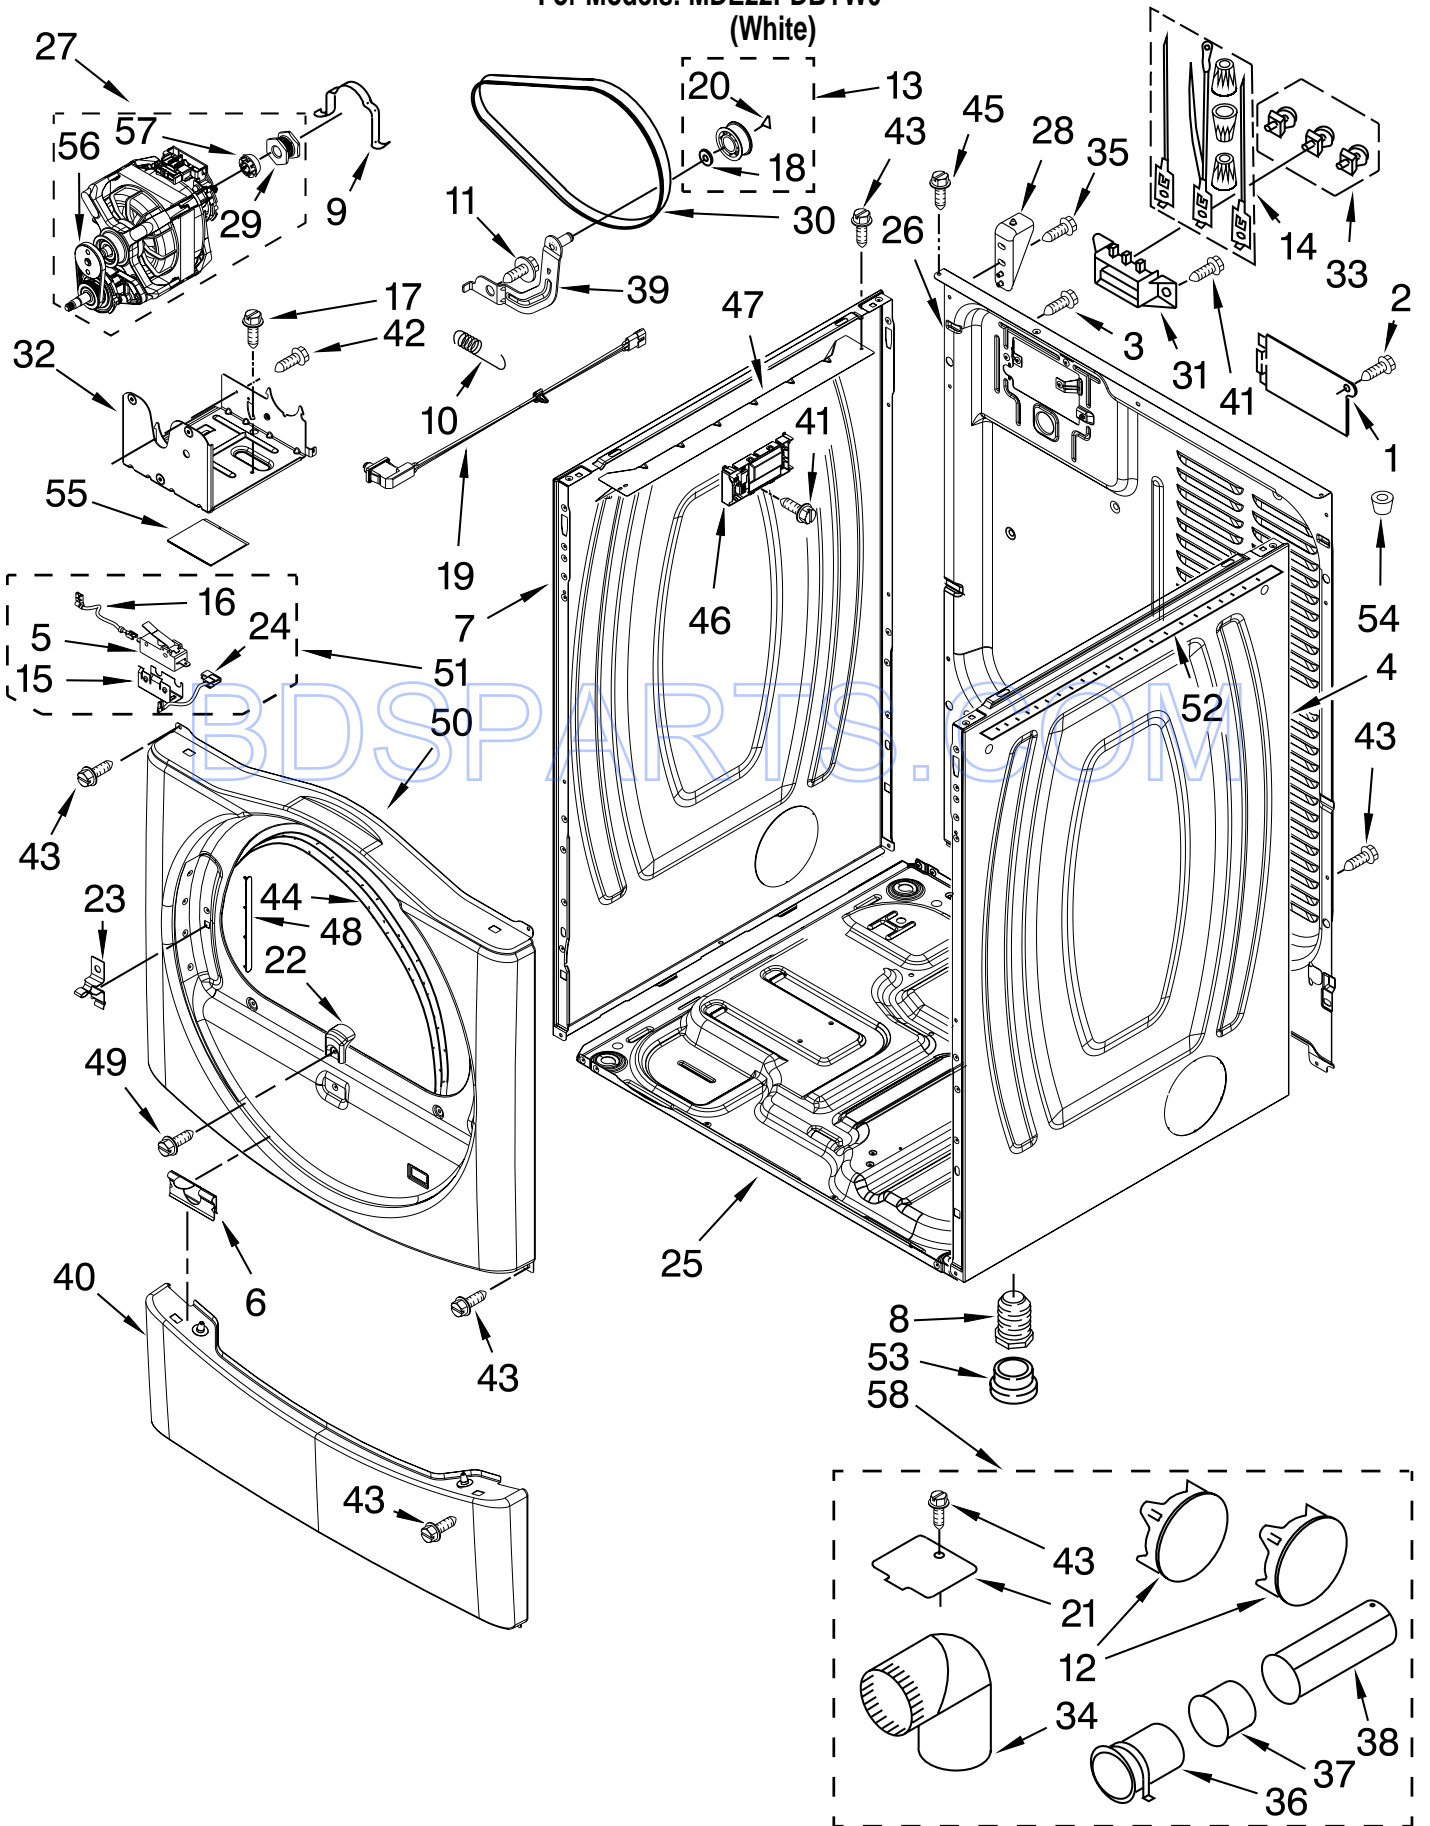

CABINET PARTS

For Models: MDE22PDBYW0

(White)

FOR ORDERING INFORMATION REFER TO PARTS PRICE LIST

CABINET PARTS

For Models: MDE22PDBYW0
(White)

Illus. No.	Part No.	DESCRIPTION	Illus. No.	Part No.	DESCRIPTION	Illus. No.	Part No.	DESCRIPTION
1	8576583	Cover, Terminal Block	21	8066115	Cover-Plate	44	3387242	Seal, Front Panel
2	3390814	Screw	22	8565083	Ramp, Door	45	3393008	Screw
3	8533974	Screw Ground	23	8565122	Strike, Door	46	W10166305	Control Board
4	8565048	Panel, Side (R.H.)	24	8539892	Wire-Motor To-Belt-Switch	47	8563727	Control Bracket
5	8564010	Switch, Broken Belt	25	8565046	Base, Cabinet	48	8565043	Plug, Strip Front Panel
6	8519459	Clip, Toe Panel	26	8565059	Panel, Rear	49	3357011	Screw
7	8565054	Panel, Side (L.H.)	27	W10139766	Motor Assembly 60 HZ.	50	W10117421	Front Panel (Includes Illus. 44)
8	3392100	Foot, Dryer	28	W10137398	Stop, Top Panel	51	W10155571	Switch, Assembly
	279810	Foot - Optional (Extended Length Package Of 2) (Not Included)	29	3394341	Pulley	52	8318396	Foam-Seal (IEC)
9	660658	Clamp, Motor	30	W10131172	Belt, Drive	53	3391943	Boot, Foot
10	3387374	Spring, Idler	31	3397659	Block, Terminal	54	356674	Cone Wedge
11	3389420	Retainer, Idler	32	W10135695	Bracket, Motor	55	W10212660	Sound Pad, Motor
12	49252	Plug, Multivent	33	279393	Terminal Block Screw Kit (For Terminal Block	56	3405160	Belt, Poly V
13	3388672	Pulley Assembly	34	49026	4" - 90° Elbow	57	3393657	Belt, Restrain
14	279318	Terminal, Brass & Tinned (3) (Includes Item. 33)	35	3390647	Screw	Optional Parts Not Included		
15	8564011	Bracket, Switch	36	8563747	Exhaust Pipe & Bracket	Dryer Exhaust Kit		
16	W10167613	Wire, Belt Switch	37	8563750	Exhaust Pipe (Short)	(For Side & Bottom Venting)		
17	343641	Screw	38	8563749	Exhaust Pipe (Long)			
18	233520	Washer, Thrust	39	W10141380	Idler Bracket			
19	W10128087	Assembly, Door Switch	40	8540621	Toe Panel			
20	690997	Tri-Ring	41	8533971	Screw	58	279818	White
			42	W10002600	Screw			
			43	3390647	Screw