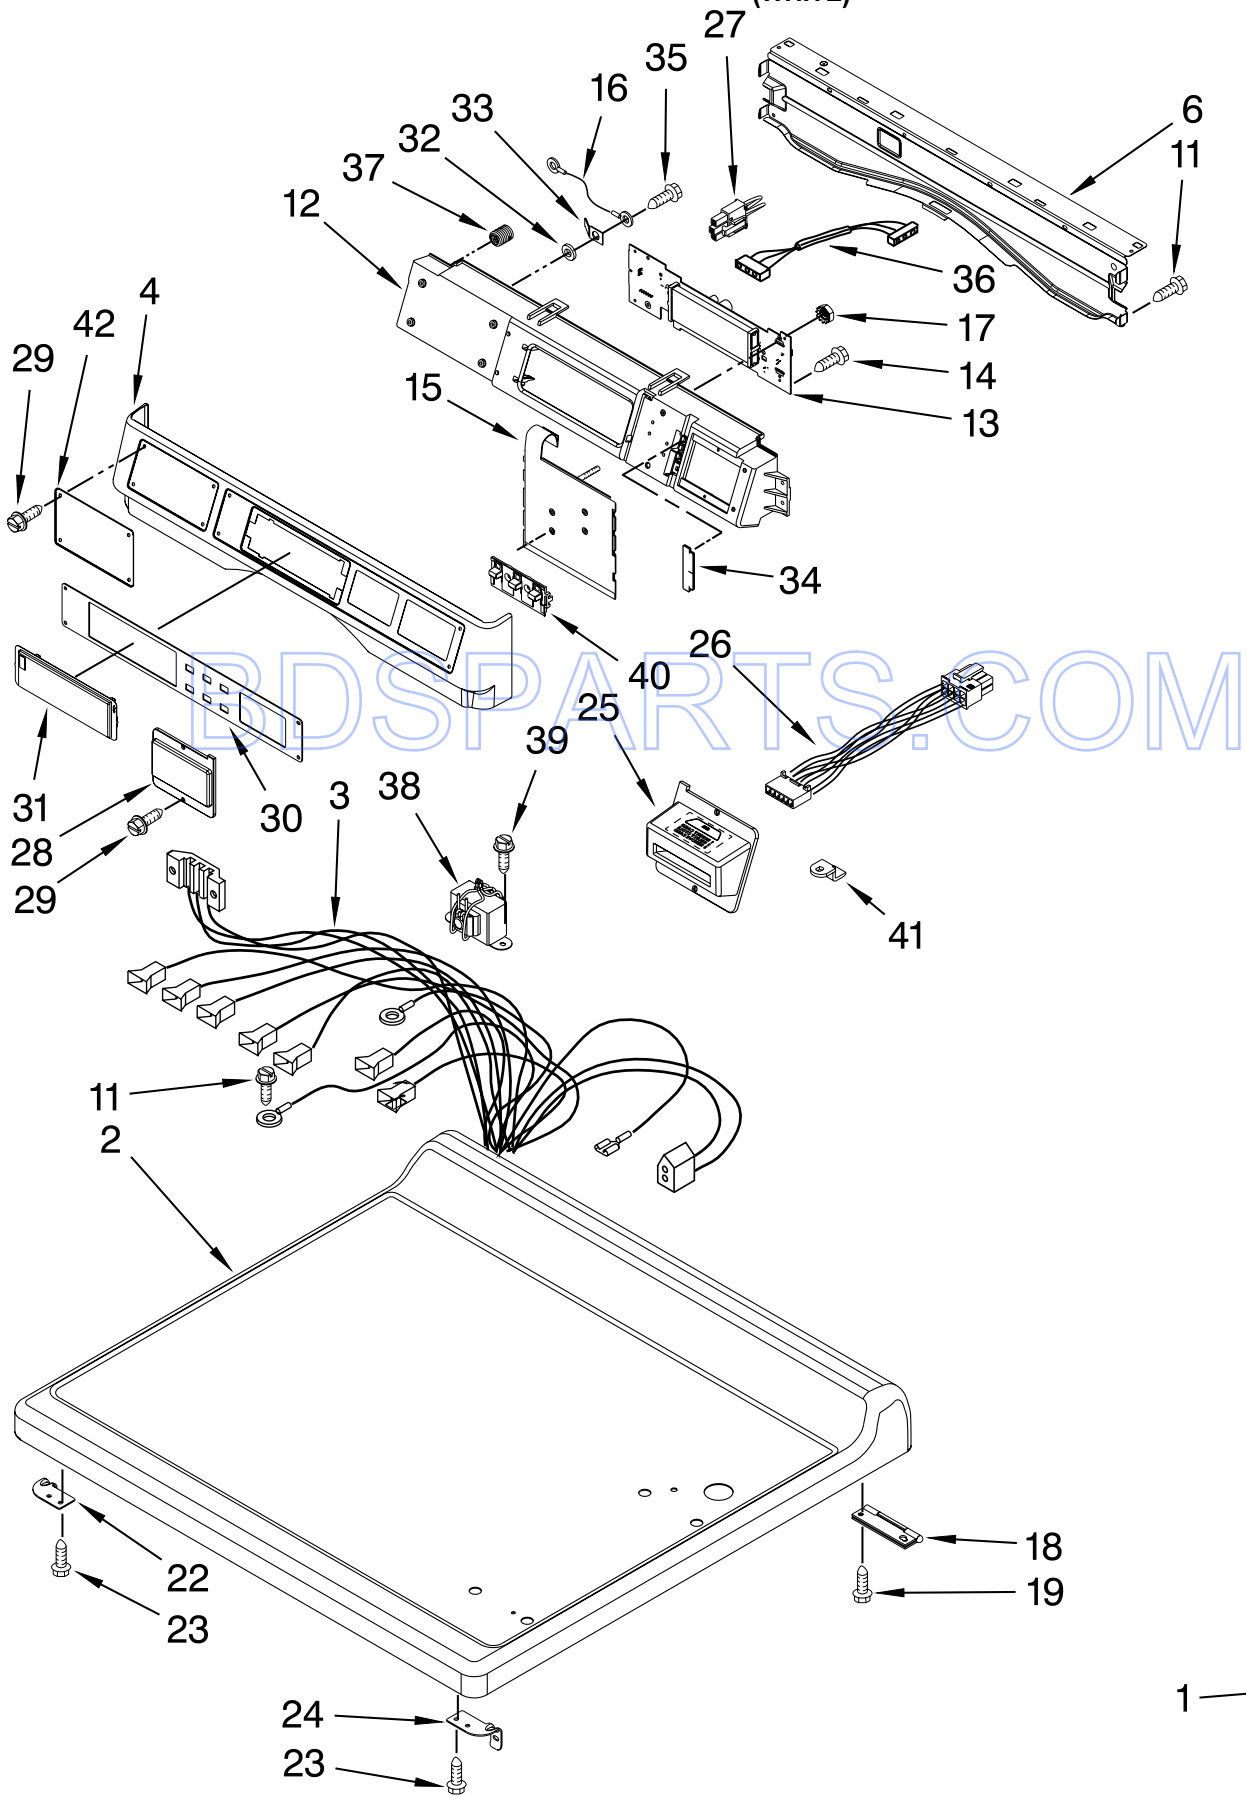

PARTS LIST

for

**MAYTAG<sup>®</sup>**

[BDSPARTS.COM](http://BDSPARTS.COM)

**COMMERCIAL  
ELECTRIC DRYER**

**MODEL  
MDE22PRAYW0**

# TOP AND CONSOLE PARTS

FOR MODEL: MDE22PRAYW0

(WHITE)

Literature Parts

FOR ORDERING INFORMATION REFER TO PARTS PRICE LIST

# TOP AND CONSOLE PARTS

FOR MODEL: MDE22PRAYW0  
(WHITE)

Illus. No.	Part No.	DESCRIPTION	Illus. No.	Part No.	DESCRIPTION	Illus. No.	Part No.	DESCRIPTION
1		Literature Parts	15	W10135255	Membrane Switch, & Backer Plate Assembly	28	W10137477	Plug, Card Reader
	W10135154	Installation Instruction				29	W10137457	Screw
	W10165325	Install Instruc Card Reader	16	W10188087	Ground Wire Assembly	30	W10137439	Fascia Console
	W10166332	Tech Sheet	17	W10139046	Nut, 6-32	31	W10131114	Display Cover
	W10135173	Parts List	18	8565018	Hinge & Pin Assembly	32	W10189075	Washer, Brass
2	W10137410	Top	19	342055	Screw	33	3373818	Tab-Grounding
3	W10111005	Harness, Main	22	W10137445	Bracket, Top Panel (Left)	34	W10187276	Seal, Console
4	W10137459	Console (Outer)	23	W10015090	Screw	35	488234	Screw
6	8565237	Bracket, Console	24	W10137444	Bracket, Top Panel (Right)	36	W10166307	Harness, Communication
11	3390647	Screw	25	W10137454	Bezel, Card Reader	37	W10189313	Insert
12	W10137427	Console (Inner)	26	W10133304	Harness, Card Reader	38	W10131839	Transformer, 120 To 22.5 (VAC)
13	W10137419	User-Interface Assembly	27	W10133282	Service-Vault Switch Jumper	39	8533971	Screw
14	489136	Screw				40	W10131113	Push Button
						41	W10145154	Cam-Lock
						42	W10137461	Fascia Dispenser