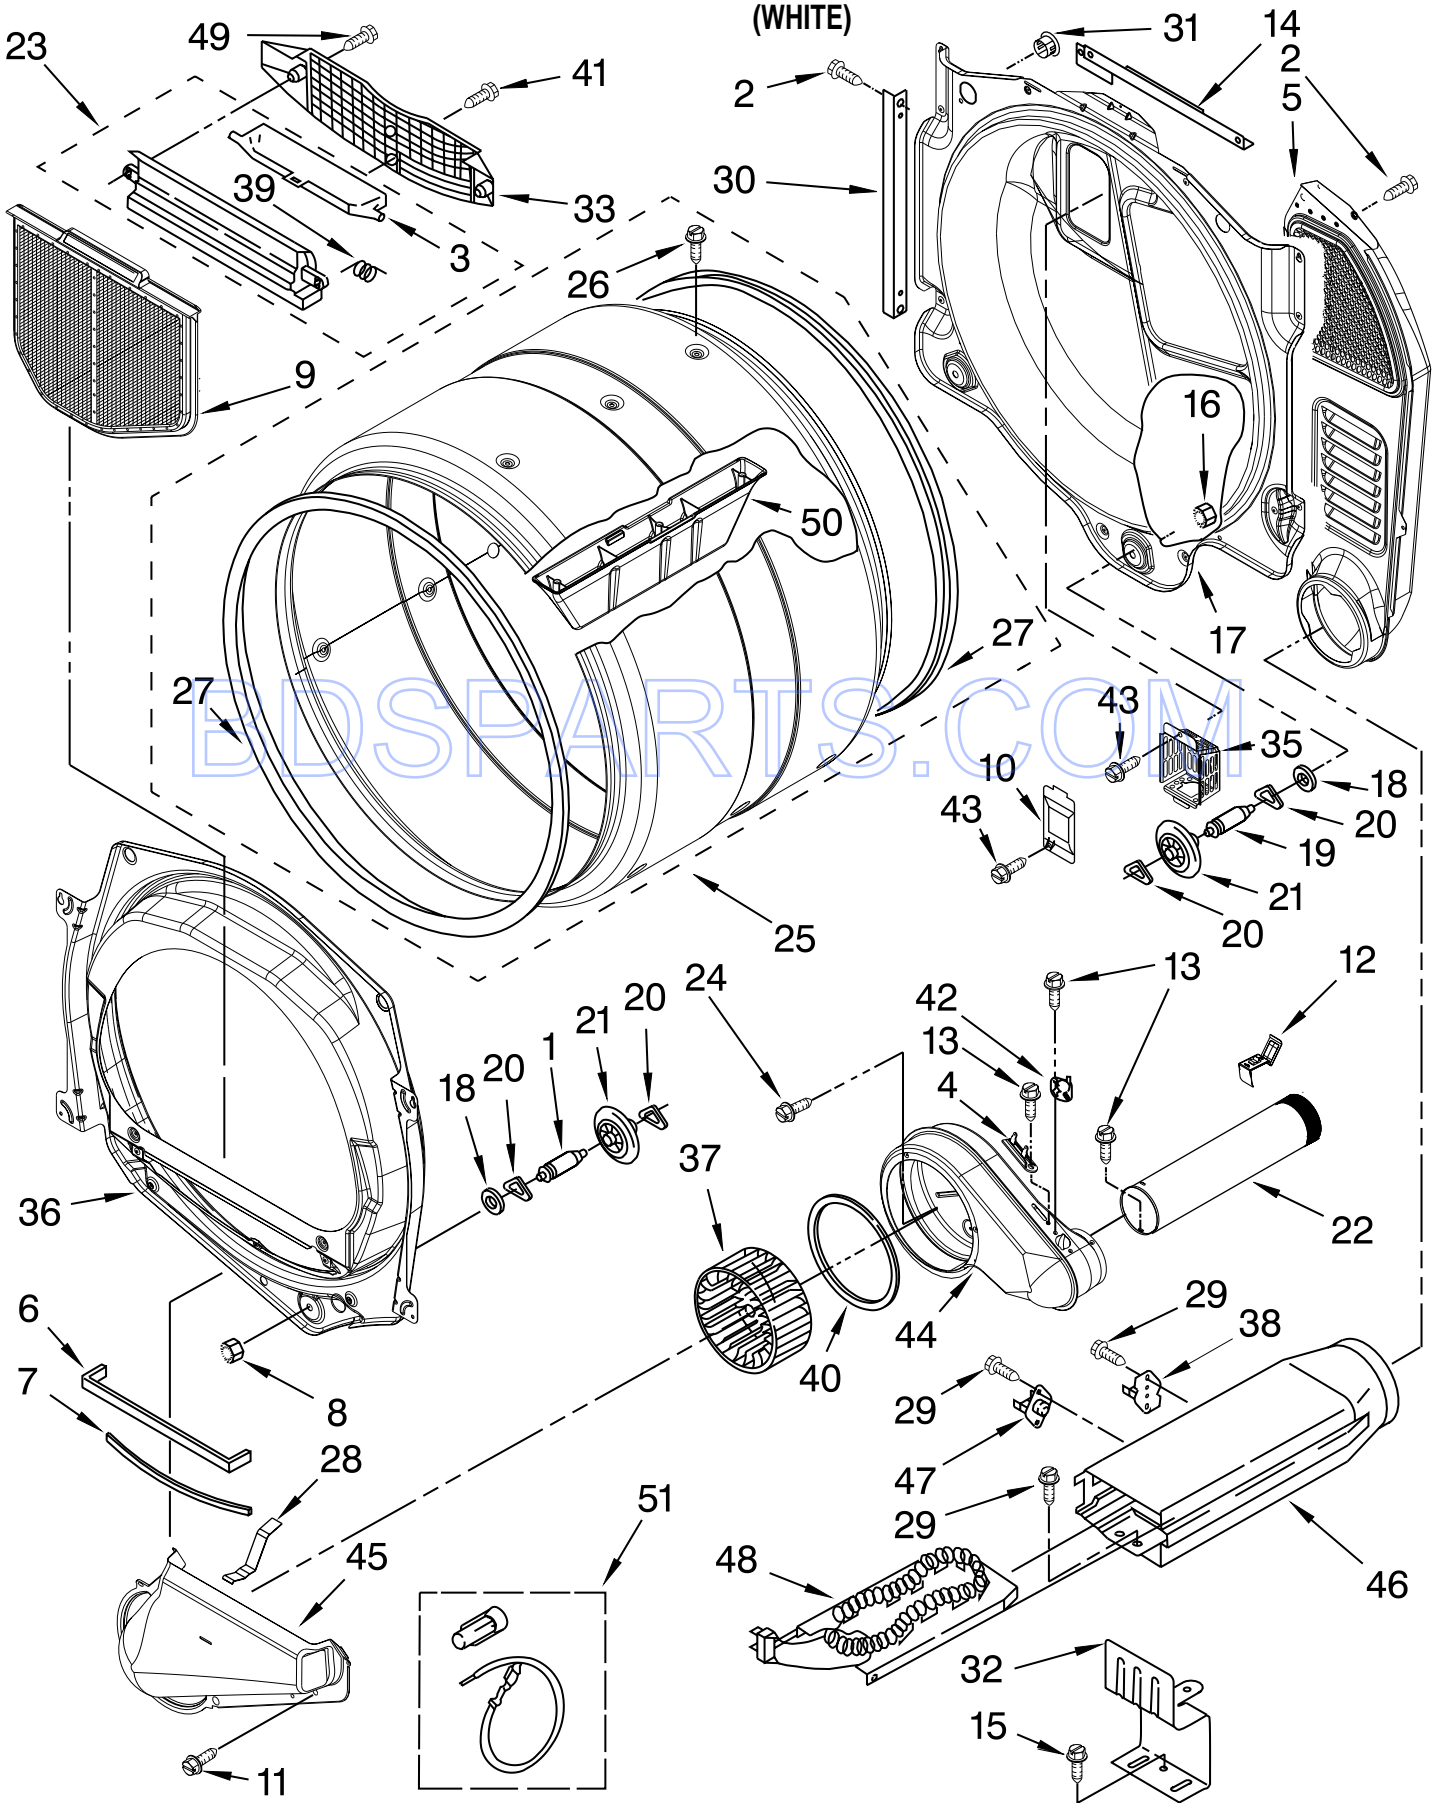

BULKHEAD PARTS

FOR MODEL: MDE22PRAYW0
(WHITE)

FOR ORDERING INFORMATION REFER TO PARTS PRICE LIST

BULKHEAD PARTS

FOR MODEL: MDE22PRAYW0
(WHITE)

Illus. No.	Part No.	DESCRIPTION	Illus. No.	Part No.	DESCRIPTION	Illus. No.	Part No.	DESCRIPTION
1	8575324	Shaft, R.H. Thread	18	3387459	Washer, Support	37	W10168564	Wheel, Blower
2	3390647	Screw	19	8575325	Shaft, L.H. Thread	38	8318314	Thermal Cut-Off (Includes Item. 47)
3	W10153413	Door, Lint Screen	20	690997	Ring, Tri	39	3394986	Spring, Lint Screen Door
4	3392519	Thermal Fuse (91°C)	21	8536973	Roller, Support	40	697770	Seal, Cover Plate
5	697354	Air Duct Assembly	22	8563728	Exhaust Pipe	41	695240	Screw
6	697813	Seal, Outlet Housing	23	W10153423	Housing, Outlet Assembly	42	8577274	Thermistor
7	697814	Seal, Drum Front	24	489463	Screw	43	487909	Screw
8	3934666	Nut, 3/8 x 16(R.H.)	25	W10153420	Complete Drum Assembly	44	8544362	Housing, Blower
9	W10049370	Lint Screen	26	W10109200	Screw	45	8066168	Lint Duct Assembly
10	3402841	Lens, Drum Light	27	W10166807	Seal, Drum	46	3392537	Heater Box
11	359625	Screw	28	8066208	Clip-Spring	47	3391914	Thermostat, High-Limit 295/215-Nc
12	8572105	Clip, Exhaust Pipe	29	90767	Screw	48	3387748	Heater Element
13	8533971	Screw	30	8519221	Channel, Bracket Rear Bulkhead	49	3387230	Screw
14	8571651	Bracket-Bulkhead Upper Mounting	31	8529007	Plug, Rear Bulkhead	50	W10153409	Baffle, Drum
15	693995	Screw	32	8066099	Bracket, Heater Box	51	279457	Terminal Wire Kit (For Heater Element Wiring Harness Repair)
16	W10001120	Nut, 3/8-16 (L.H.)	33	W10153412	Grille, Outlet			
17	8520836	Bulkhead, Rear	35	8578825	Bracket, Drum Light			
			36	8565061	Bulkhead, Front			

FOR ORDERING INFORMATION REFER TO PARTS PRICE LIST