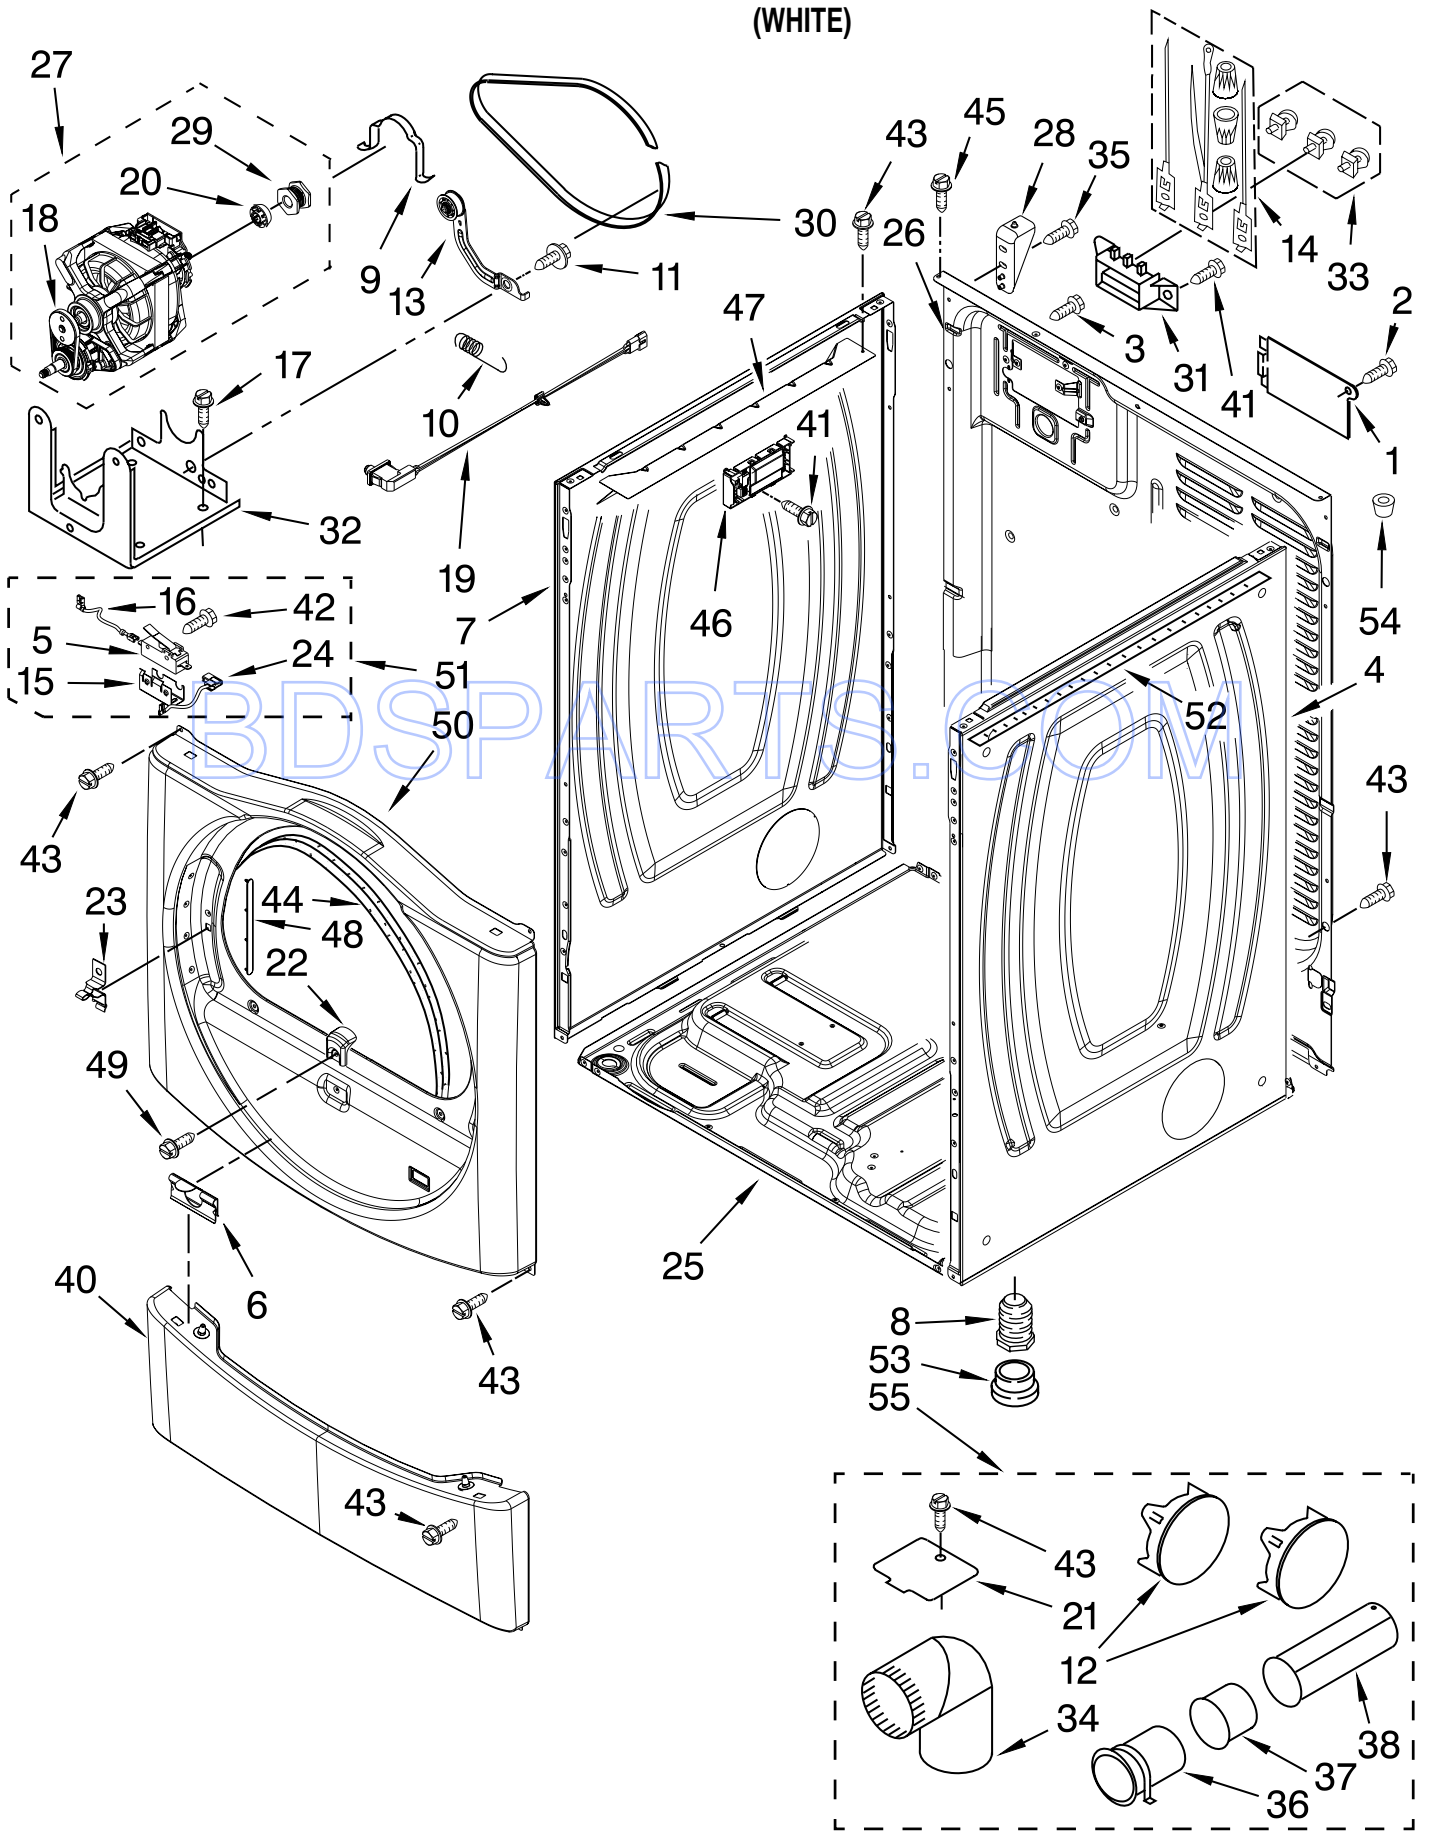

CABINET PARTS

FOR MODEL: MDE22PRAYW0
(WHITE)

FOR ORDERING INFORMATION REFER TO PARTS PRICE LIST

CABINET PARTS

FOR MODEL: MDE22PRAYW0
(WHITE)

Illus. No.	Part No.	DESCRIPTION	Illus. No.	Part No.	DESCRIPTION	Illus. No.	Part No.	DESCRIPTION
1	8576583	Cover, Terminal Block	20	3393657	Belt, Restrain	40	8540621	Toe Panel
2	3390814	Screw	21	8066115	Cover-Plate	41	8533971	Screw
3	8533974	Screw Ground	22	8565083	Ramp, Door	42	W10002600	Screw
4	8565048	Panel, Side (R.H.)	23	8565122	Strike, Door	43	3390647	Screw
5	8564010	Switch, Broken Belt	24	8539892	Wire-Motor To-Belt-Switch	44	3387242	Seal, Front Panel
6	8519459	Clip, Toe Panel	25	8565046	Base, Cabinet	45	3393008	Screw
7	8565054	Panel, Side (L.H.)	26	8565059	Panel, Rear	46	W10166297	Control Board
8	3392100	Foot, Dryer	27	W10139766	Motor Assembly 60 HZ.	47	8563727	Control Bracket
	279810	Foot - Optional (Extended Length Package Of 2) (Not Included)	28	W10137398	Stop, Top Panel	48	8565043	Plug, Strip Front Panel
9	660658	Clamp, Motor	29	3394341	Pulley 60 HZ.	49	3357011	Screw
10	3387374	Spring, Idler	30	W10131172	Belt, Drive	50	W10117421	Front Panel (Includes Illus. 44)
11	3389420	Retainer, Idler	31	3397659	Block, Terminal	51	W10155571	Switch, Assembly
12	697750	Plug, Multivent	32	W10135695	Bracket, Motor	52	8318396	Foam-Seal (IEC)
13	3388672	Idler Assembly	33	279393	Terminal Block Screw Kit (For Terminal Block	53	3391943	Boot, Foot
14	279318	Terminal, Brass & Tinned (3) (Includes Item. 33)	34	49026	4" - 90° Elbow	54	356674	Cone Wedge
15	8564011	Bracket, Switch	35	W10015090	Screw	Optional Parts Not Included		
16	W10167613	Wire, Belt Switch	36	8563747	Exhaust Pipe & Bracket	Dryer Exhaust Kit		
17	343641	Screw	37	8563750	Exhaust Pipe (Short)	(For Side & Bottom Venting)		
18	3405160	Belt, Poly V	38	8563749	Exhaust Pipe (Long)			
19	8574875	Assembly, Door Switch				55	279818	White