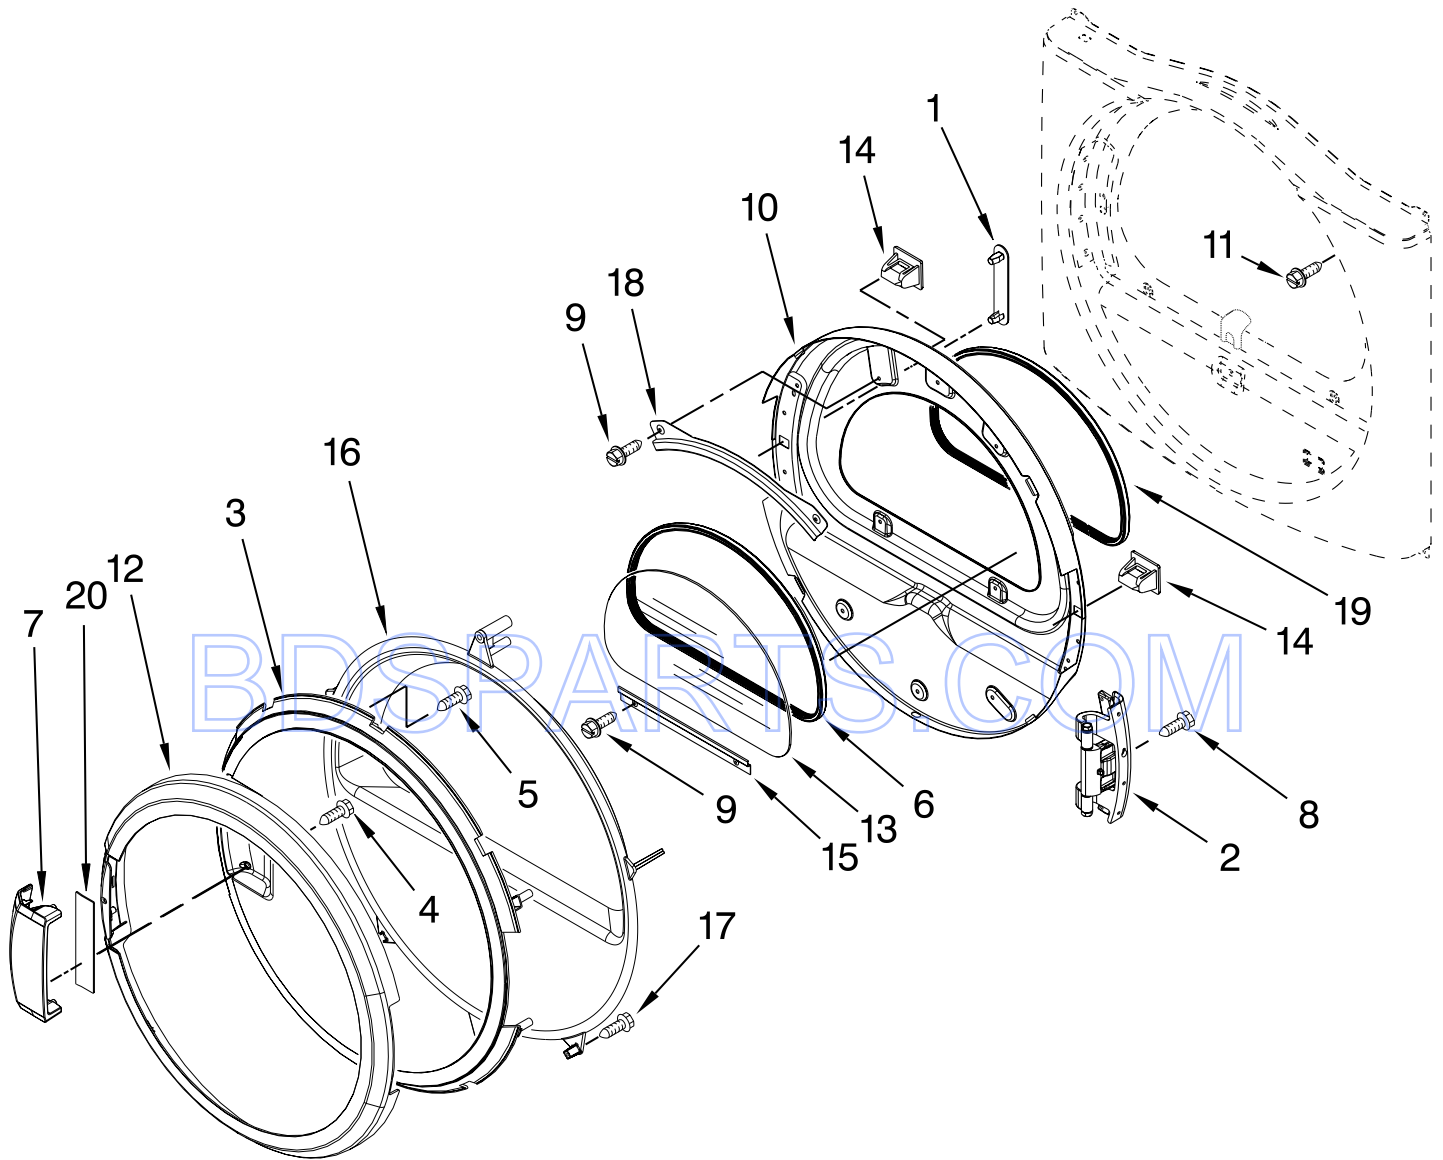

DOOR PARTS

FOR MODEL: MDE22PRAYW0
(WHITE)

Illus. No.	Part No.	DESCRIPTION
1	8565119	Plug Strip (Inner Door)
2	8578887	Door Hinge Assembly
3	W10137467	Assembly, Door Intermediate
4	9742177	Screw
5	3400618	Screw
6	8579663	Seal, Window
7	W10117477	Handle, Door (Includes Illus. 20.)

Illus. No.	Part No.	DESCRIPTION
8	W10159996	Screw
9	3393258	Screw
10	8578933	Door Assembly (Inner) (Includes Illus. 1 & 14)
11	355515	Screw
12	W10112916	Door, Outer Ring

Illus. No.	Part No.	DESCRIPTION
13	8565117	Window
14	690081	Door Catch Assembly
15	8519354	Retainer-Lower
16	8580059	Door, Intermediate
17	8534022	Screw
18	8519356	Retainer, Upper
19		Door Seal (Not Serviceable)
20	W10112927	Pad, Door Handle

FOR ORDERING INFORMATION REFER TO PARTS PRICE LIST