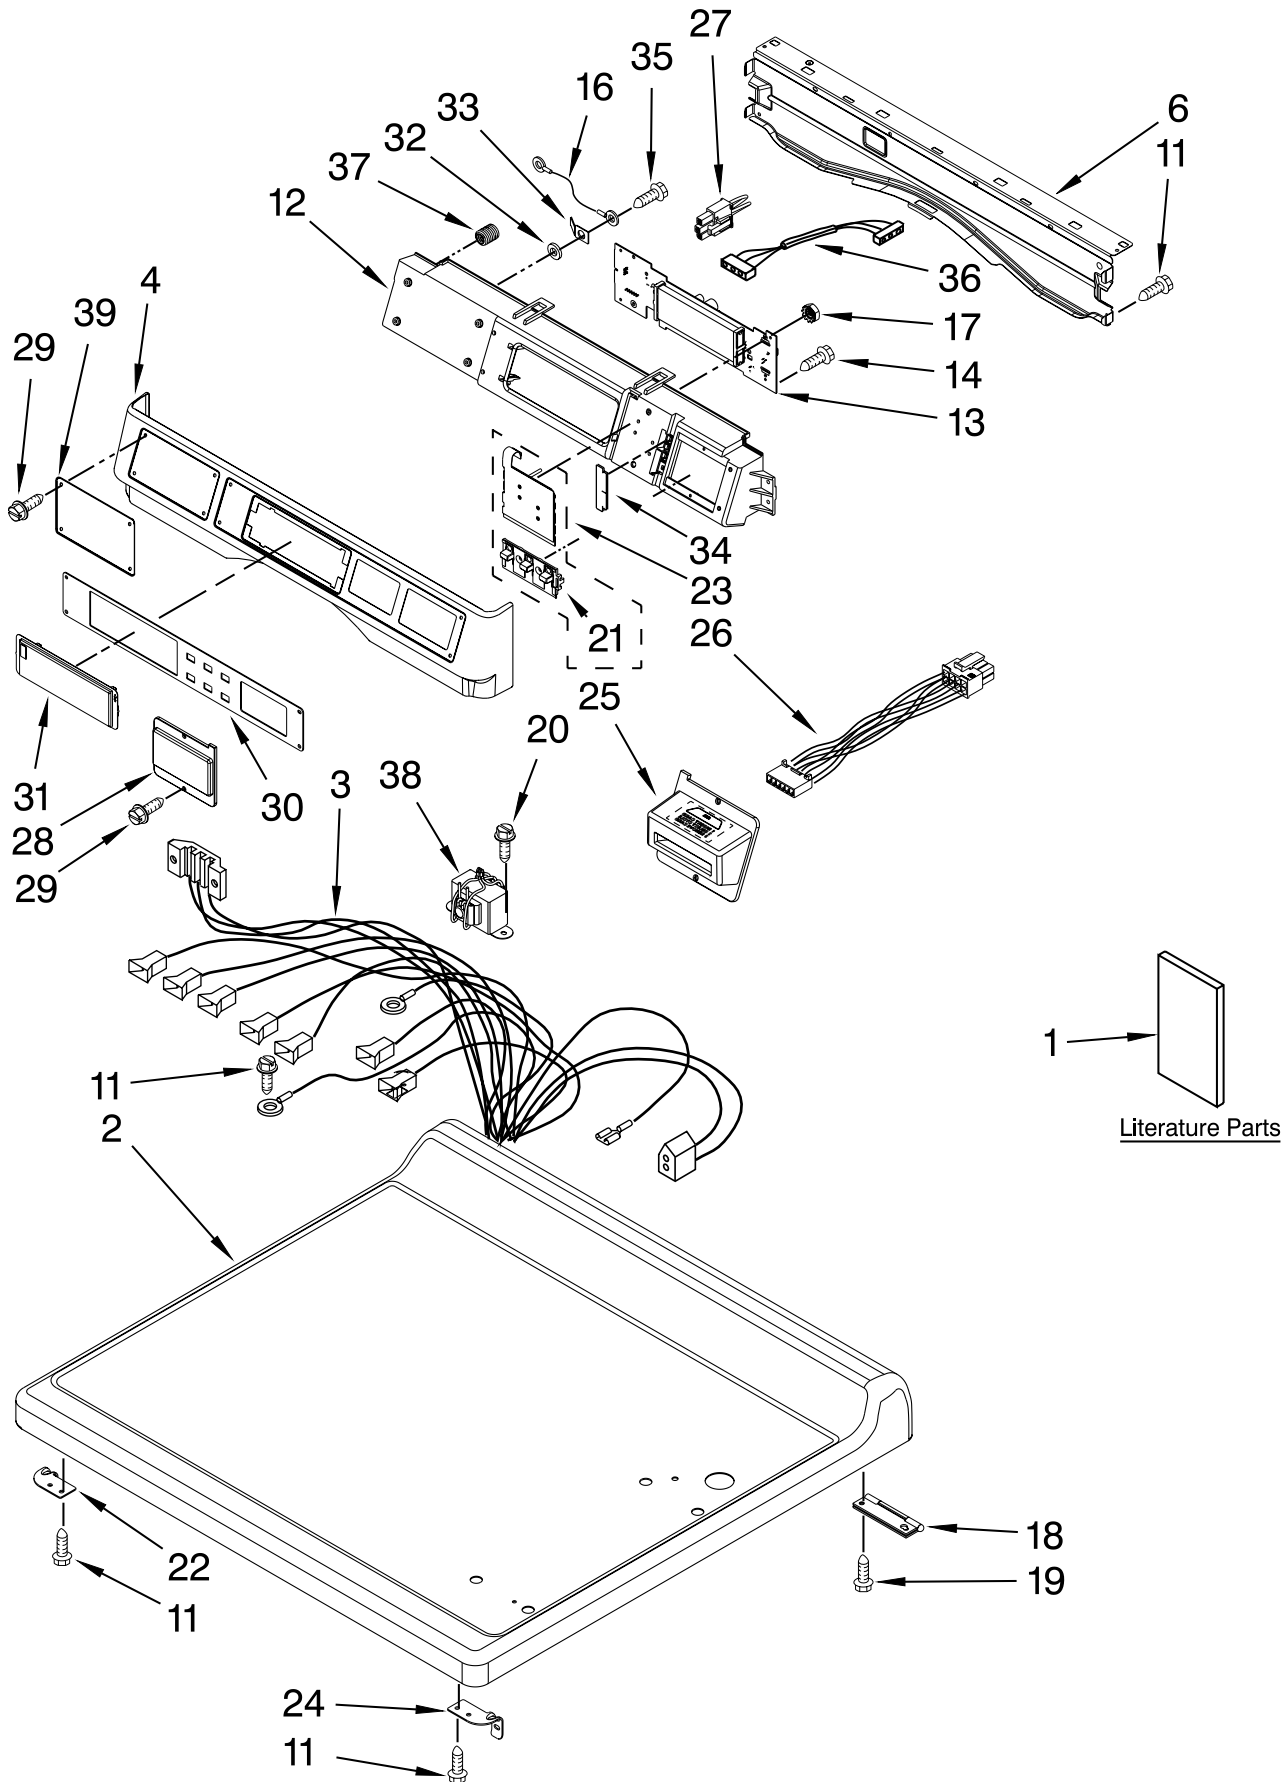

TOP AND CONSOLE PARTS

FOR MODEL: MDE22PRBYW0
(WHITE)

FOR ORDERING INFORMATION REFER TO PARTS PRICE LIST

TOP AND CONSOLE PARTS

FOR MODEL: MDE22PRBYW0
(WHITE)

Illus. No.	Part No.	DESCRIPTION	Illus. No.	Part No.	DESCRIPTION	Illus. No.	Part No.	DESCRIPTION
1		Literature Parts	17	W10139046	Nut, 6-32	27	W10133282	Service-Vault
	W10135154	Installation	18	8565018	Hinge & Pin			Switch Jumper
		Instruction			Assembly	28	W10137477	Plug,
	W10239200	Tech Sheet	19	342055	Screw			Card Reader
	W10273432	Parts List	20	8533971	Screw	29	W10137457	Screw
	W10165325	Installation	21	W10131113	Push Button	30	W10137439	Fascia Console
		Instructions,	22	W10137445	Bracket,	31	W10131114	Display Cover
		Card Reader			Top Panel (Left)	32	W10189075	Washer, Brass
2	W10137410	Top	23	W10135255	Assembly,	33	3373818	Tab-Grounding
3	W10111005	Harness, Main			Membrane Switch	34	W10187276	Seal, Console
4	W10137459	Console (Outer)			& Backer Plate	35	488234	Screw
6	8565237	Bracket, Console	24	W10137444	Bracket,	36	W10166307	Harness,
11	3390647	Screw			Top Panel (Right)			Communication
12	W10137427	Console (Inner)	25	W10137454	Bezel,	37	W10189313	Insert
13	W10166363	User-Interface			Card Reader	38	W10131839	Transformer,
		Assembly	26	W10133304	Harness,			120 To 22.5 (VAC)
14	489136	Screw			Card Reader	39	W10137461	Fascia Dispenser
16	W10188087	Ground Wire						
		Assembly