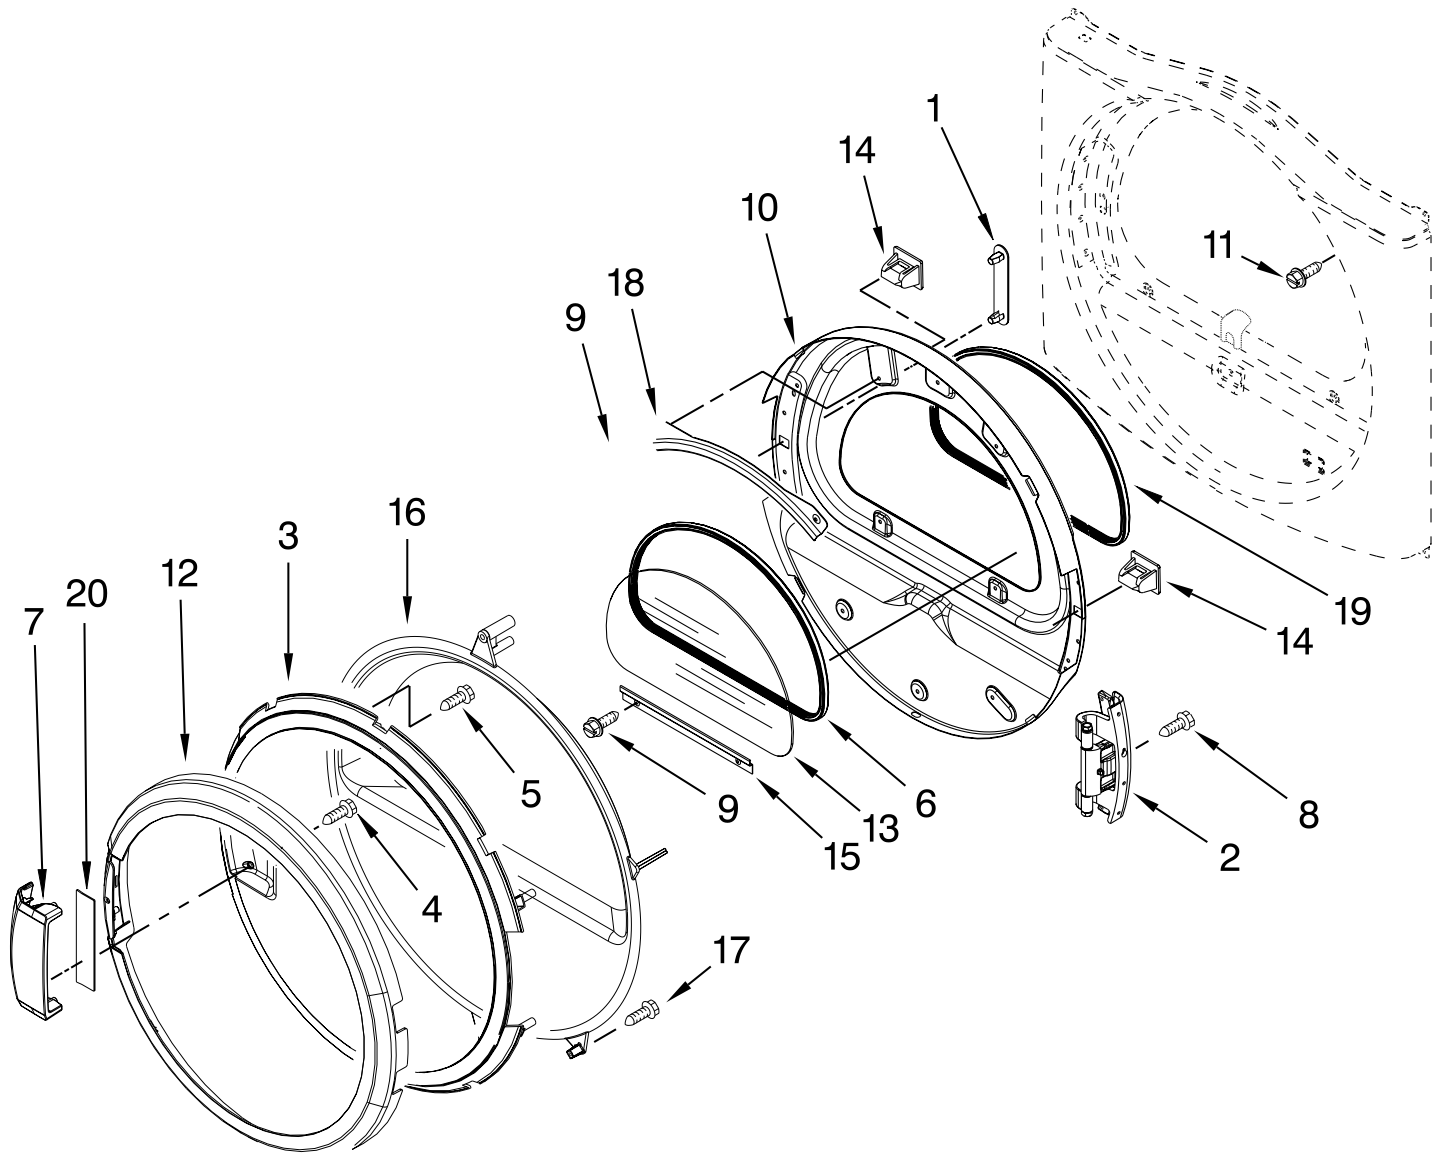

DOOR PARTS

FOR MODEL: MDE22PRBYW0
(WHITE)

Illus. No.	Part No.	DESCRIPTION
1	W10256915	Hinge Hole Cover (Inner Door)
2	8578887	Door Hinge Assembly
3	W10137467	Assembly, Door Intermediate
4	9742177	Screw
5	3400618	Screw
6	8579663	Seal, Window
7	W10117477	Handle, Door (Includes Illus. 20.)

Illus. No.	Part No.	DESCRIPTION
8	W10159996	Screw
9	3393258	Screw
10	W10259900	Door Assembly (Inner) (Includes Illus. 1, 14 & 19)
11	355515	Screw
12	W10112916	Door, Outer Ring

Illus. No.	Part No.	DESCRIPTION
13	8565117	Window
14	690081	Door Catch Assembly
15	8519354	Retainer-Lower
16	8580059	Door, Intermediate
17	8534022	Screw
18	8519356	Retainer, Upper
19	W10163915	Door Seal
20	W10112927	Pad, Door Handle

FOR ORDERING INFORMATION REFER TO PARTS PRICE LIST