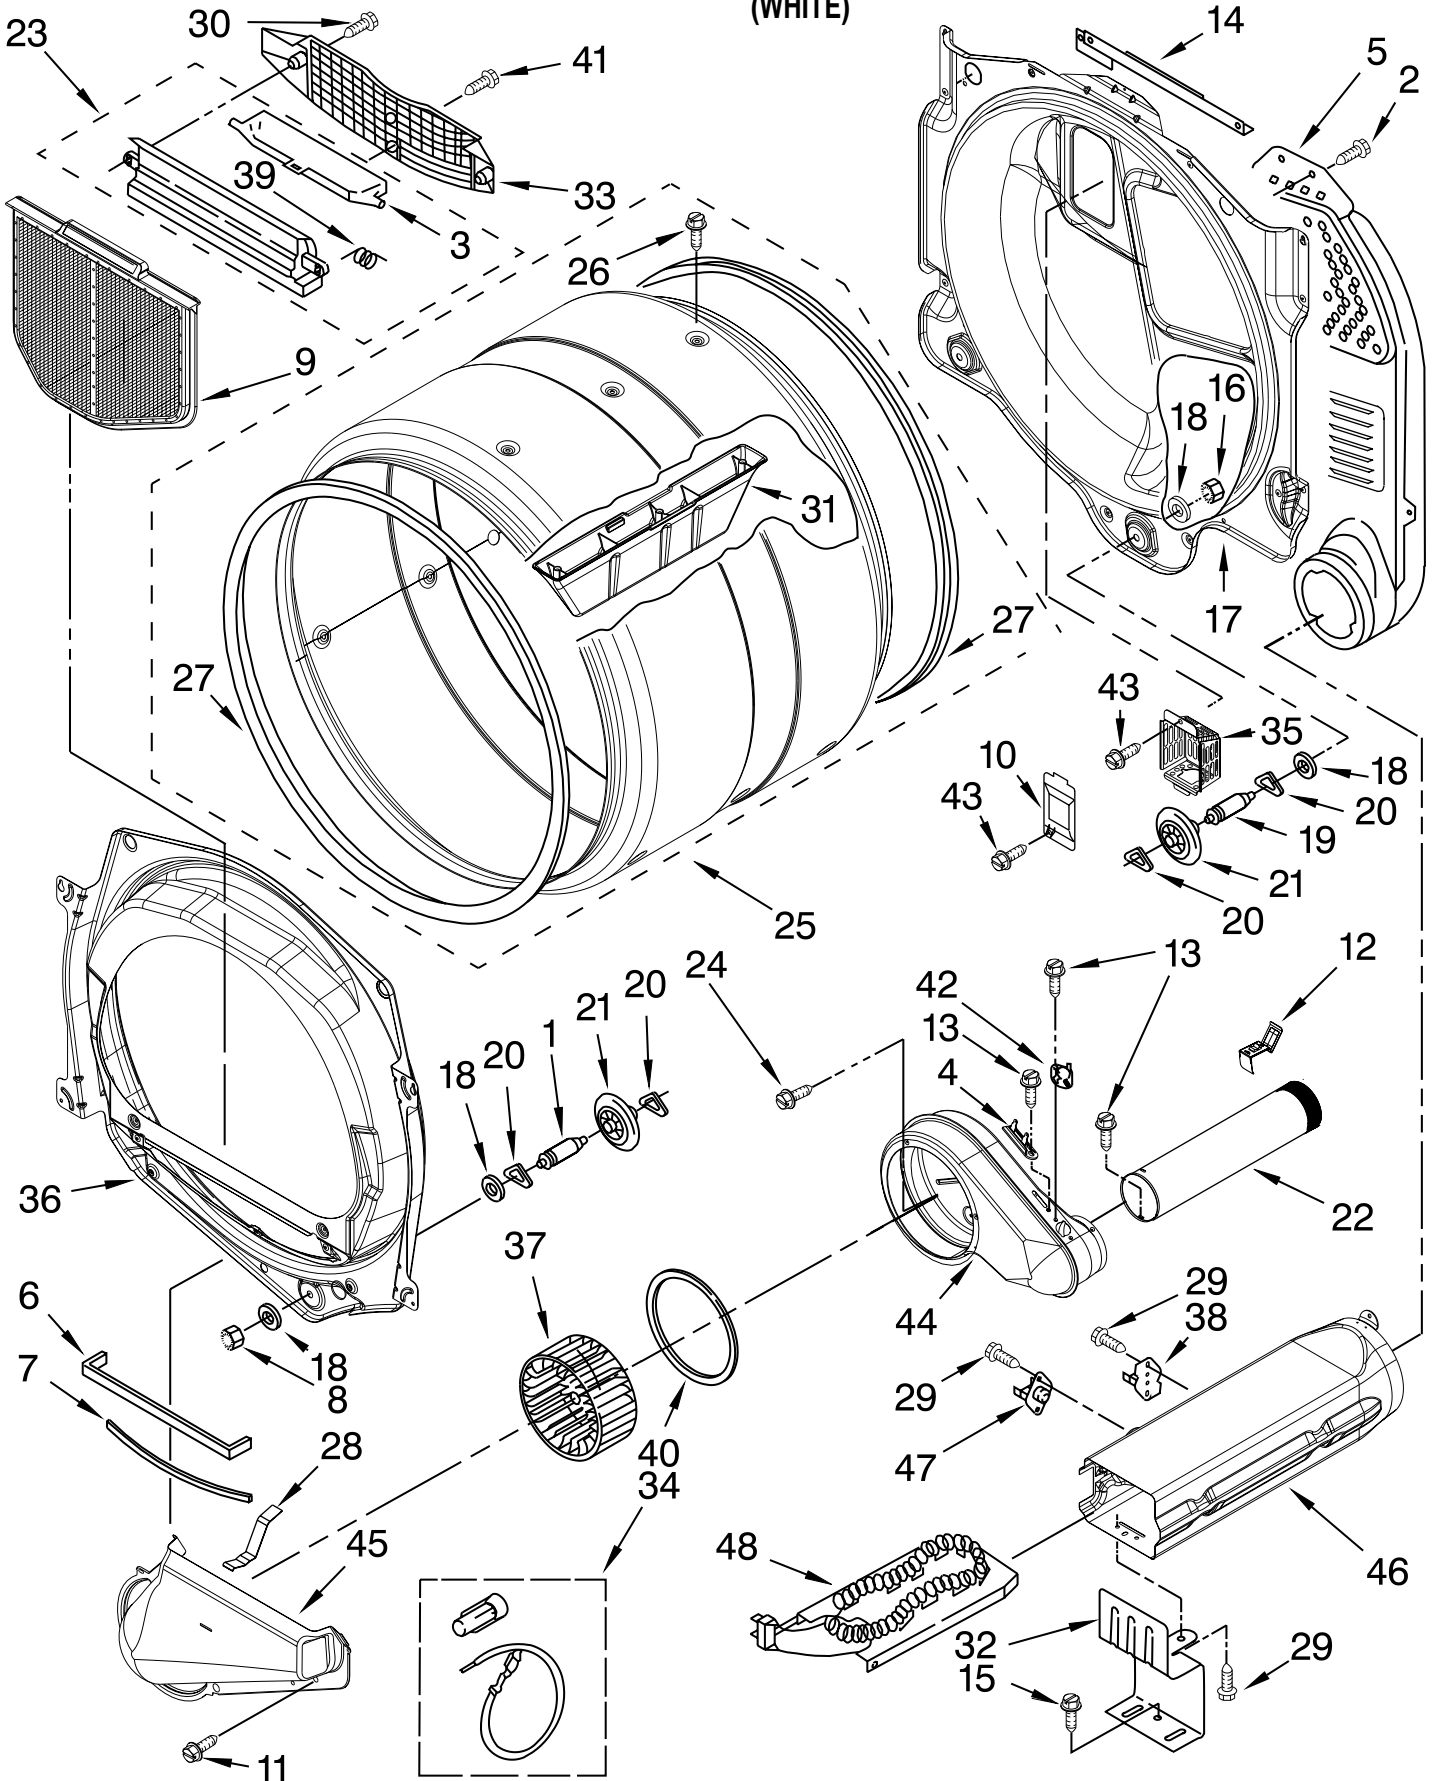

BULKHEAD PARTS

FOR MODEL: MDE22PRBYW0
(WHITE)

FOR ORDERING INFORMATION REFER TO PARTS PRICE LIST

BULKHEAD PARTS

FOR MODEL: MDE22PRBYW0
(WHITE)

Illus. No.	Part No.	DESCRIPTION	Illus. No.	Part No.	DESCRIPTION	Illus. No.	Part No.	DESCRIPTION
1	8575324	Shaft, R.H. Thread	18	3387459	Washer, Support	35	8578825	Bracket, Drum Light
2	3390647	Screw	19	8575325	Shaft, L.H. Thread	36	8565061	Bulkhead, Front
3	W10181925	Door, Lint Screen	20	690997	Ring, Tri	37	W10168564	Wheel, Blower
4	3392519	Thermal Fuse (91°C)	21	8536973	Roller, Support	38	8318314	Thermal Cut-Off (Includes Item. 47)
5	697354	Air Duct Assembly	22	8563728	Exhaust Pipe	39	3394986	Spring, Lint Screen Door
6	697813	Foam-Seal	23	W10181928	Housing, Outlet Assembly	40	697770	Foam-Seal
7	697814	Seal, Drum Front	24	489463	Screw	41	695240	Screw
8	3934666	Nut, 3/8 x 16(R.H.)	25	W10153420	Complete Drum Assembly	42	8577274	Thermistor
9	W10049370	Lint Screen	26	W10219342	Screw	43	487909	Screw
10	3402841	Lens, Drum Light	27	W10166807	Seal, Drum	44	8544362	Housing, Blower
11	359625	Screw	28	8066208	Clip-Spring	45	8066168	Lint Duct Assembly
12	8572105	Clip, Exhaust Pipe	29	90767	Screw	46	3392537	Heater Box
13	8533971	Screw	30	3387230	Screw	47	3391914	Thermostat, High-Limit 295/215-Nc
14	8571651	Bracket-Bulkhead Upper Mounting	31	W10153409	Baffle, Drum	48	3387748	Heater Element
15	693995	Screw	32	8066099	Bracket, Heater Box			
16	W10001120	Nut, 3/8-16 (L.H.)	33	W10181926	Grille, Outlet			
17	W10080170	Bulkhead, Rear	34	279457	Terminal Wire Kit (For Heater Element Wiring Harness Repair)