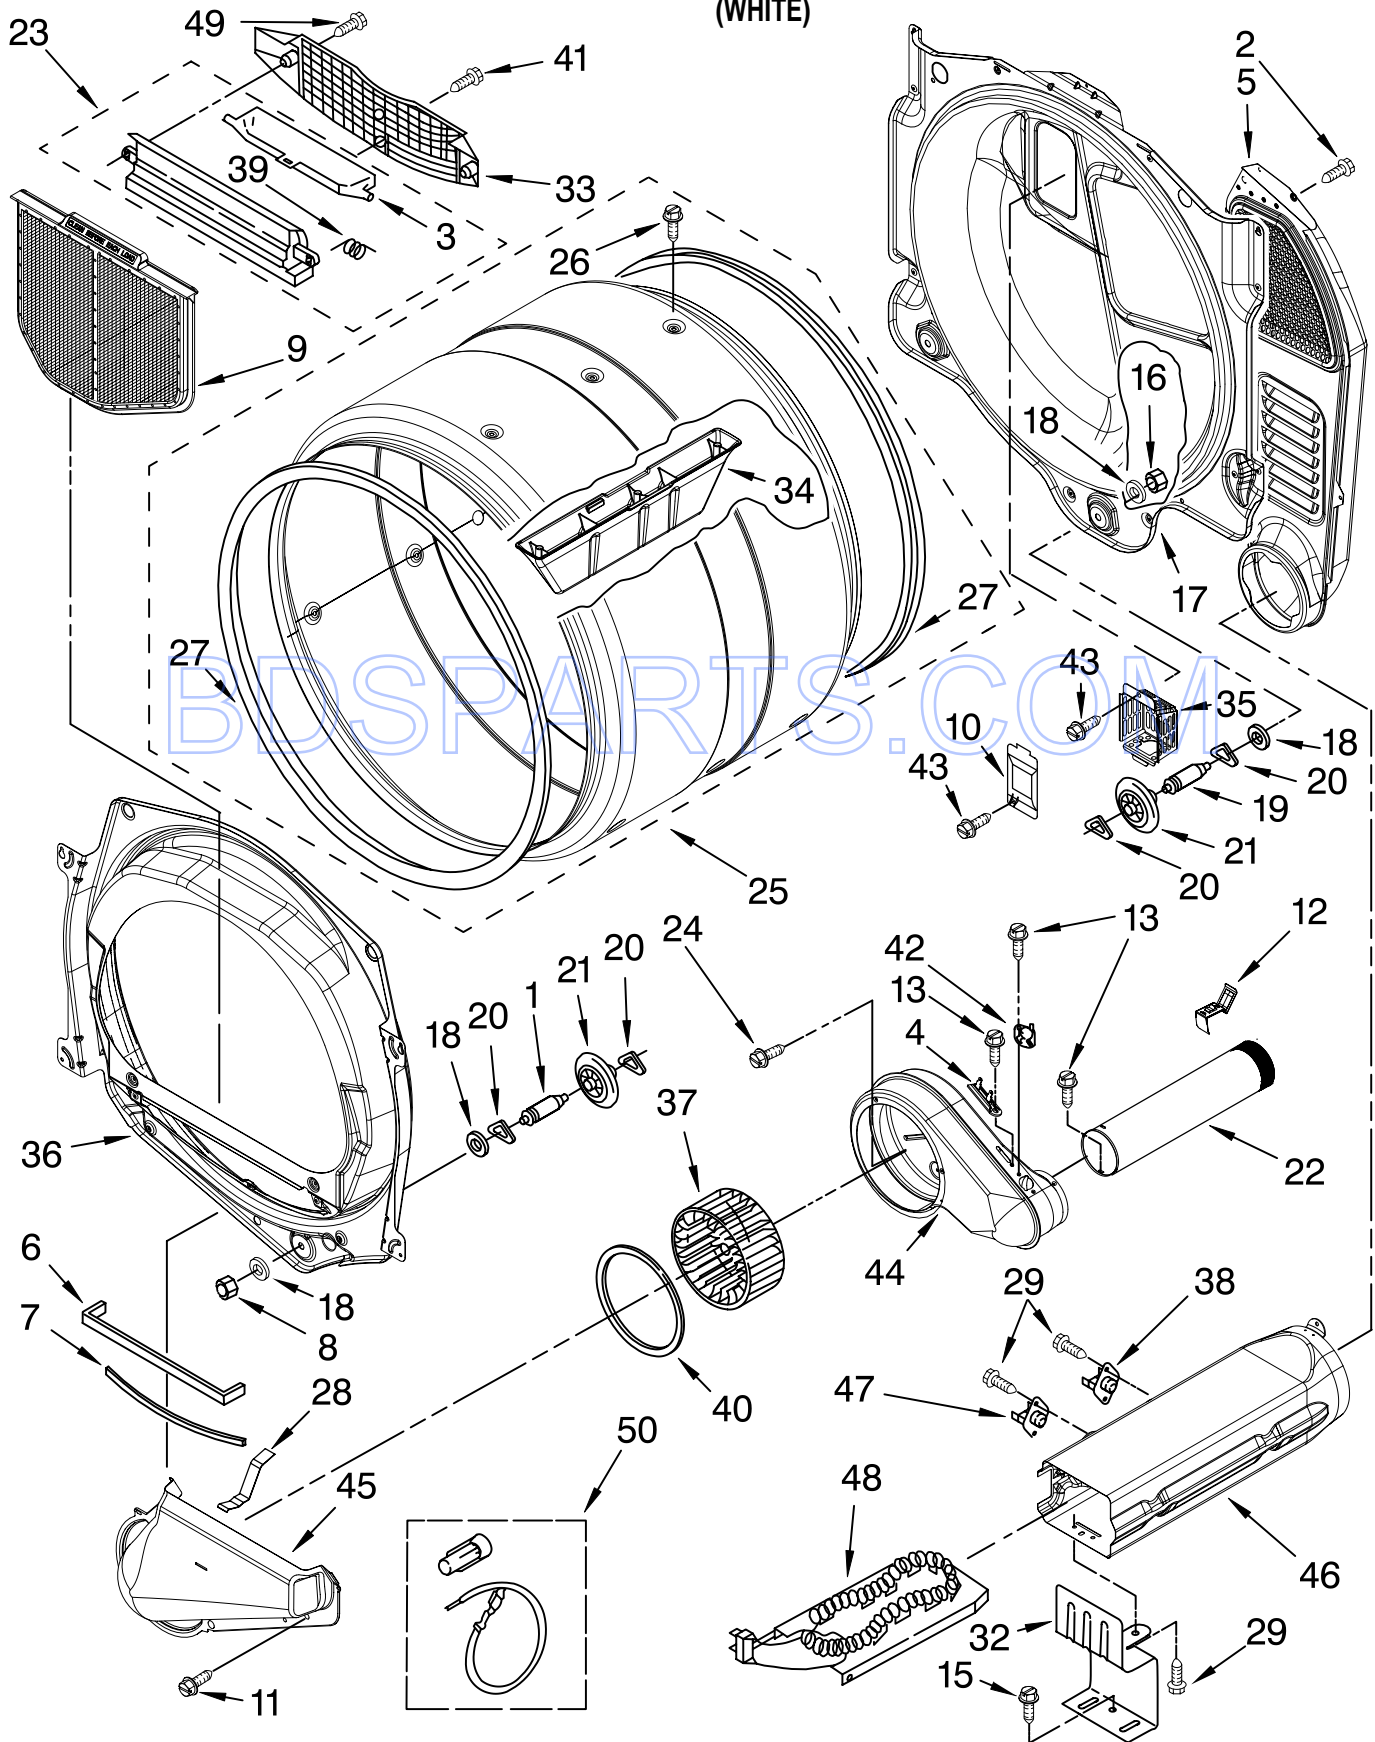

BULKHEAD PARTS

FOR MODEL: MDE25PDAYW0

(WHITE)

FOR ORDERING INFORMATION REFER TO PARTS PRICE LIST

BULKHEAD PARTS

FOR MODEL: MDE25PDAYW0

(WHITE)

Illus. No.	Part No.	DESCRIPTION	Illus. No.	Part No.	DESCRIPTION	Illus. No.	Part No.	DESCRIPTION
1	8575324	Shaft, R.H. Thread	19	8575325	Shaft, L.H. Thread	38	8318314	Thermal Cut-Off (Includes Item. 47)
2	3390647	Screw, 8-18 x 1/2	20	690997	Ring, Tri			
3	W10153413	Door, Lint Screen	21	W10314171	Roller, Support	39	3394986	Spring, Lint Screen Door
4	3392519	Thermal Fuse (91°C)	22	8563728	Exhaust Pipe	40	697770	Foam-Seal
5	697354	Air Duct Assembly	23	W10153423	Housing, Outlet Assembly	41	695240	Screw, 8-18 x 1/2
6	697813	Foam-Seal	24	489463	Screw, 8-18 x 5/8	42	8577274	Thermistor
7	697814	Seal, Drum Front	25	W10153420	Complete Drum Assembly	43	487909	Screw, 8-15 x 1/2
8	3934666	Nut, 3/8 x 16(R.H.)	26	W10219342	Screw, 8-16 x 3/4	44	8544362	Housing, Blower
9	W10049370	Lint Screen	27	W10166807	Seal, Drum	45	8066168	Lint Duct Assembly
10	3402841	Lens, Drum Light	28	8066208	Clip-Spring	46	3392537	Heater Box
11	359625	Screw, 8-18 x 1/2	29	90767	Screw, 8-18 x 3/8	47	3391914	Thermostat, High-Limit 295/215-Nc
12	8572105	Clip, Exhaust Pipe	32	8066099	Bracket, Heater Box	48	3387748	Heater Element
13	8533971	Screw, 8-18 x 5/16	33	W10153412	Grille, Outlet	49	3387230	Screw, 10-16 x 1
15	693995	Screw, 8-18 x 3/8	34	W10153409	Baffle, Drum	50	279457	Terminal Wire Kit (For Heater Element Wiring Harness Repair)
16	W10001120	Nut, 3/8-16 (L.H.)	35	8578825	Bracket, Drum Light			
17	W10080170	Bulkhead, Rear	36	8565061	Bulkhead, Front			
18	3387459	Washer, Support	37	W10349492	Wheel, Blower			

FOR ORDERING INFORMATION REFER TO PARTS PRICE LIST