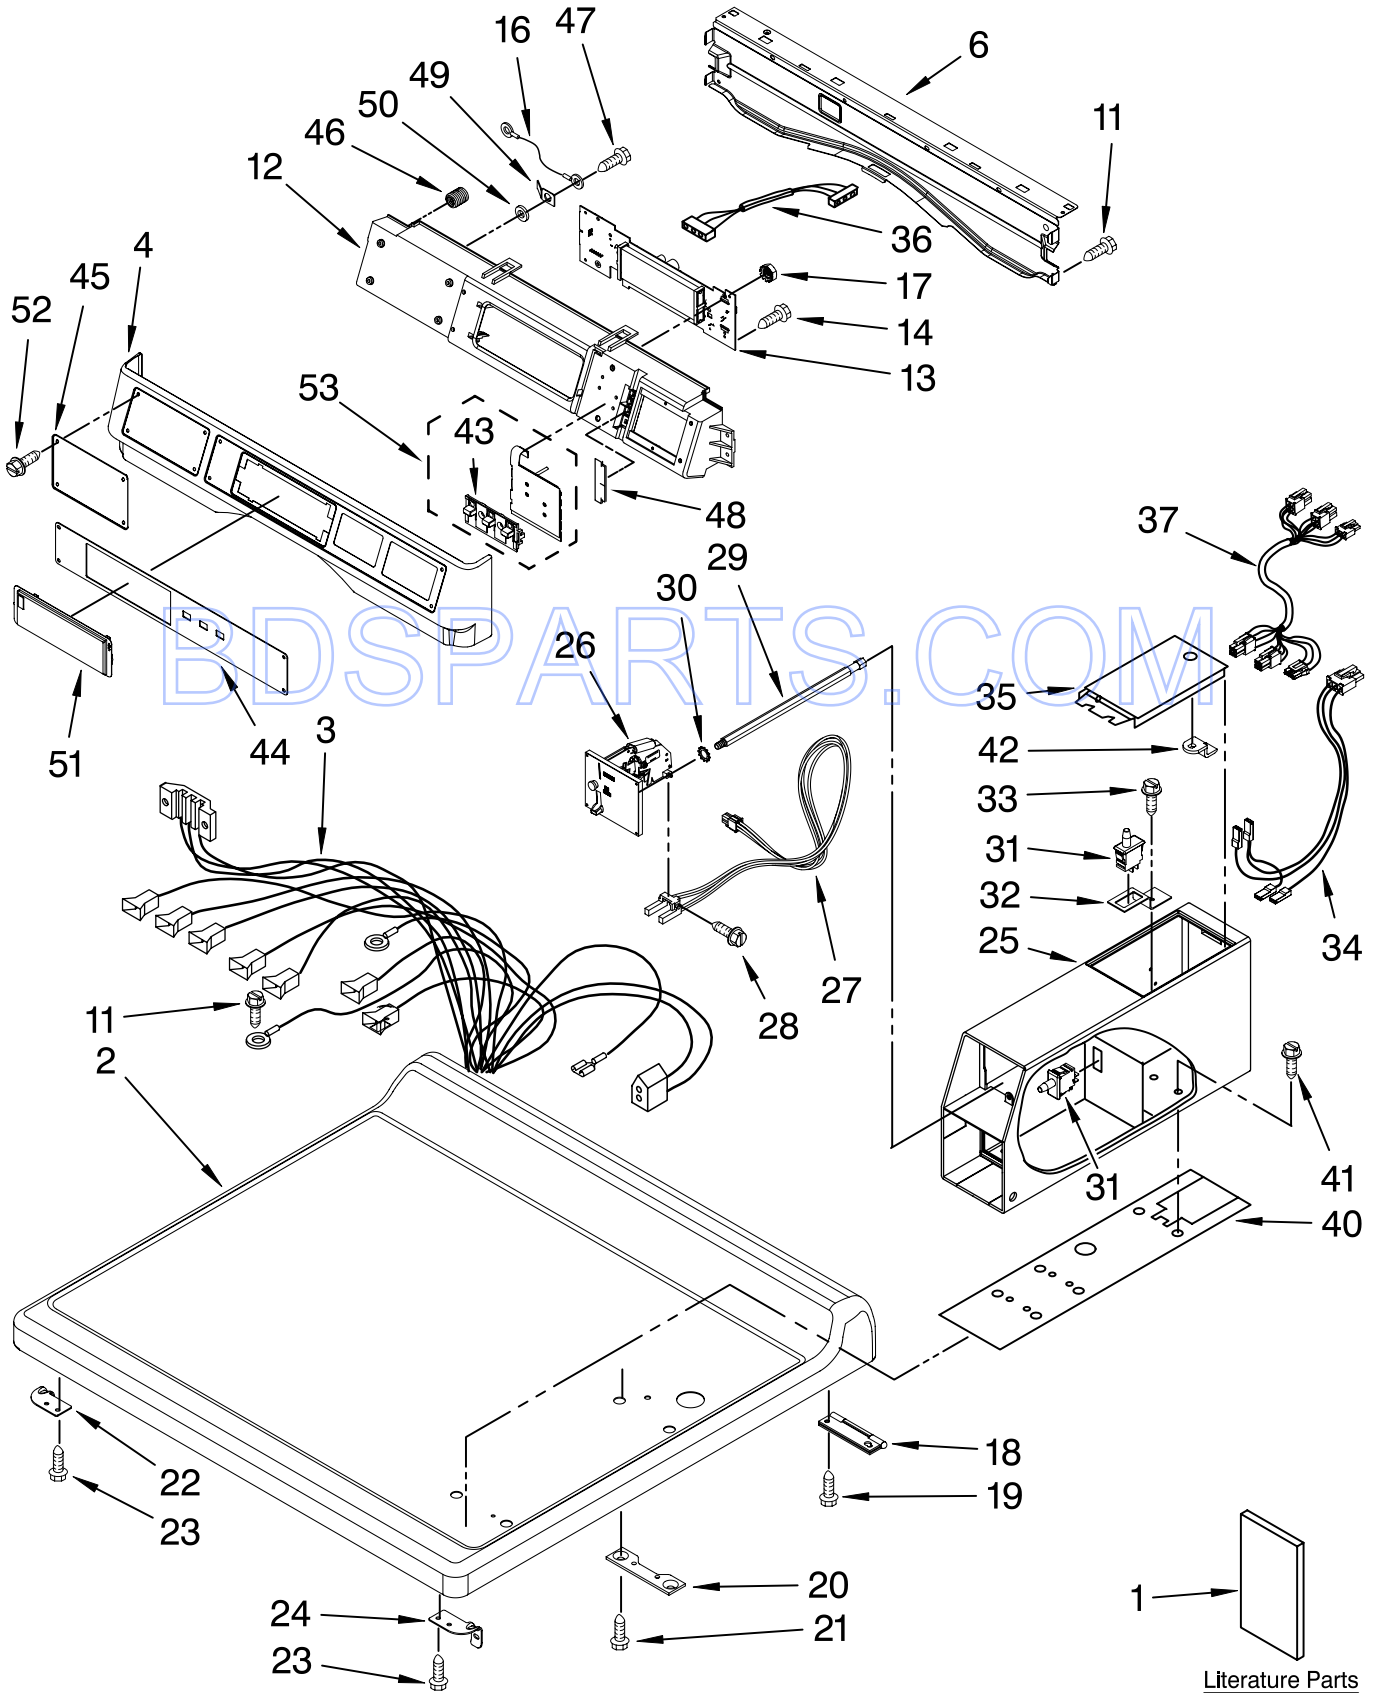

Benton Harbor, Michigan.

TOP AND CONSOLE PARTS

FOR MODEL: MDE25PDAYW0

(WHITE)

FOR ORDERING INFORMATION REFER TO PARTS PRICE LIST

TOP AND CONSOLE PARTS

FOR MODEL: MDE25PDAYW0

(WHITE)

Illus. No.	Part No.	DESCRIPTION	Illus. No.	Part No.	DESCRIPTION	Illus. No.	Part No.	DESCRIPTION
1		Literature Parts	22	W10137445	Bracket,	37	W10166308	Harness,
	W10135154	Installation			Top Panel (Left)			Meter Case
		Instruction	23	3390647	Screw, 8-18 x 1/2	40	W10137448	Cushion,
	W10239202	Tech Sheet	24	W10137444	Bracket,			Meter Case
	W10335184	Parts List			Top Panel (Right)	41		Bolt, Meter Case
2	W10137411	Top	25	W10171128	Meter Case			Mounting
3	W10337043	Harness, Main	26	W10133242	Coin Drop Assy.		3353994	5/16-18 X 2 1/2
4	W10137459	Console (Outer)	27	W10247389	Coin Sensor Assy,		3349065	5/16-24 X 1.00
6	8565237	Bracket, Console			Coin 1 (White)	42	W10156125	Cam-Lock
11	3390647	Screw, 8-18 x 1/2	28	W10142655	Screw, 6-20 x 1.00	43	W10131113	Push Button
12	W10137427	Console (Inner)	29	W10137319	Hex-Bar Bolt	44	W10334888	Fascia-Console
13	W10166385	User-Interface	30	W10068270	Washer (2)	45	W10137461	Fascia-Dispenser
		Assembly	31	W10131838	Switch-Vault	46	W10189313	Insert (8)
14	489136	Screw, 3-24 x 1/32			Service Door	47	488234	Screw, 8-32 x 1/4
16	W10188087	Ground Wire	32	W10133508	Bracket,	48	W10187276	Seal-Console
		Assembly			Service Switch	49	3373818	Tab-Grounding
17	W10139046	Nut, 6-32	33	W10139210	Screw, 8-18 x 5/16	50	W10189075	Washer, Brass
18	8565018	Hinge & Pin	34	W10211244	Wire, Harness	51	W10267645	Display Cover
		Assembly			Sensor Switch	52	W10137457	Screw, 8-32 x 3/64
19	342055	Screw, 8-18 x 1/2	35	3351136	Service Door	53	W10135255	Assembly,
20	3347825	Plate, Mounting			Assembly			Membrane Switch
21	98445	Screw, 10-16 x 3/4	36	W10166307	Harness,			& Backer Plate
					Communication			