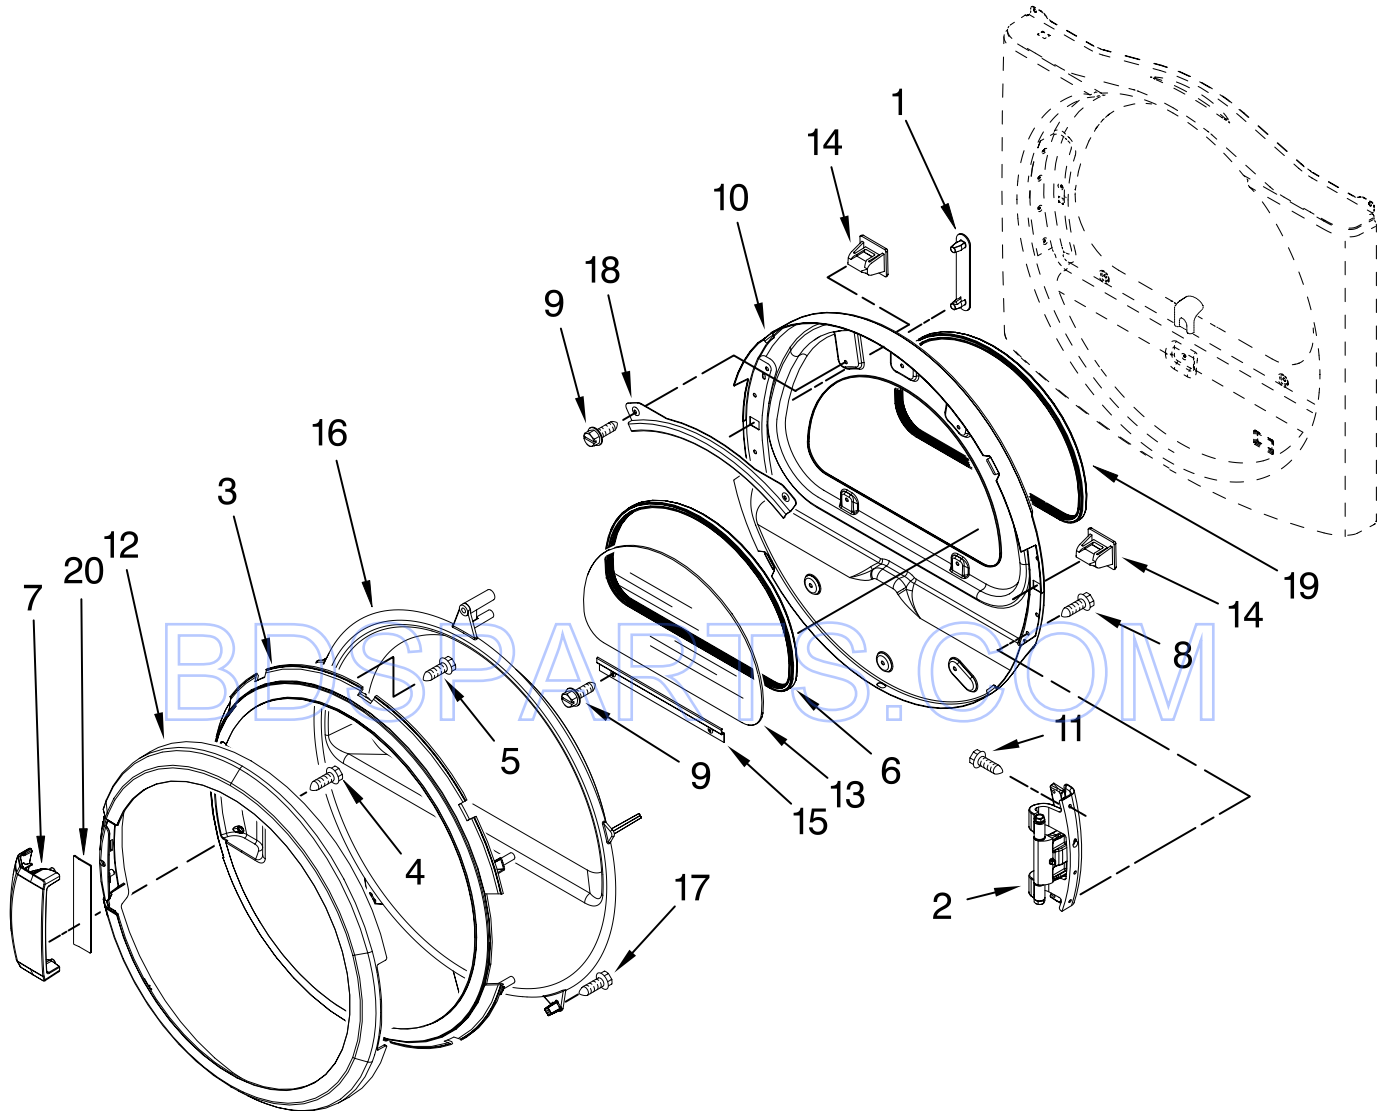

DOOR PARTS

FOR MODEL: MDE25PDAYW0
(WHITE)

Illus. No.	Part No.	DESCRIPTION
1	8565119	Hinge Hole Cover (Inner Door)
2	W10198424	Door Hinge Assembly
3	W10137467	Assembly, Door Intermediate
4	9742177	Screw, 8-18 x 5/8
5	3400618	Screw, 6-32 x 3/8
6	8579663	Seal, Window
7	W10117477	Handle, Door (Includes Illus. 20.)

Illus. No.	Part No.	DESCRIPTION
8	W10159996	Screw, 10-24 x 3/64
9	3393258	Screw
10	W10164062	Door Assembly (Inner) (Includes Illus. 1, 14 & 19)
11	355515	Screw, 8-18 x 11/16

Illus. No.	Part No.	DESCRIPTION
12	W10198431	Door, Outer Ring
13	W10286878	Window
14	690081	Door Catch Assembly
15	8519354	Retainer-Lower
16	8580059	Door, Intermediate
17	8534022	Screw
18	8519356	Retainer, Upper
19	W10163915	Door Seal
20	W10112927	Pad, Door Handle

FOR ORDERING INFORMATION REFER TO PARTS PRICE LIST