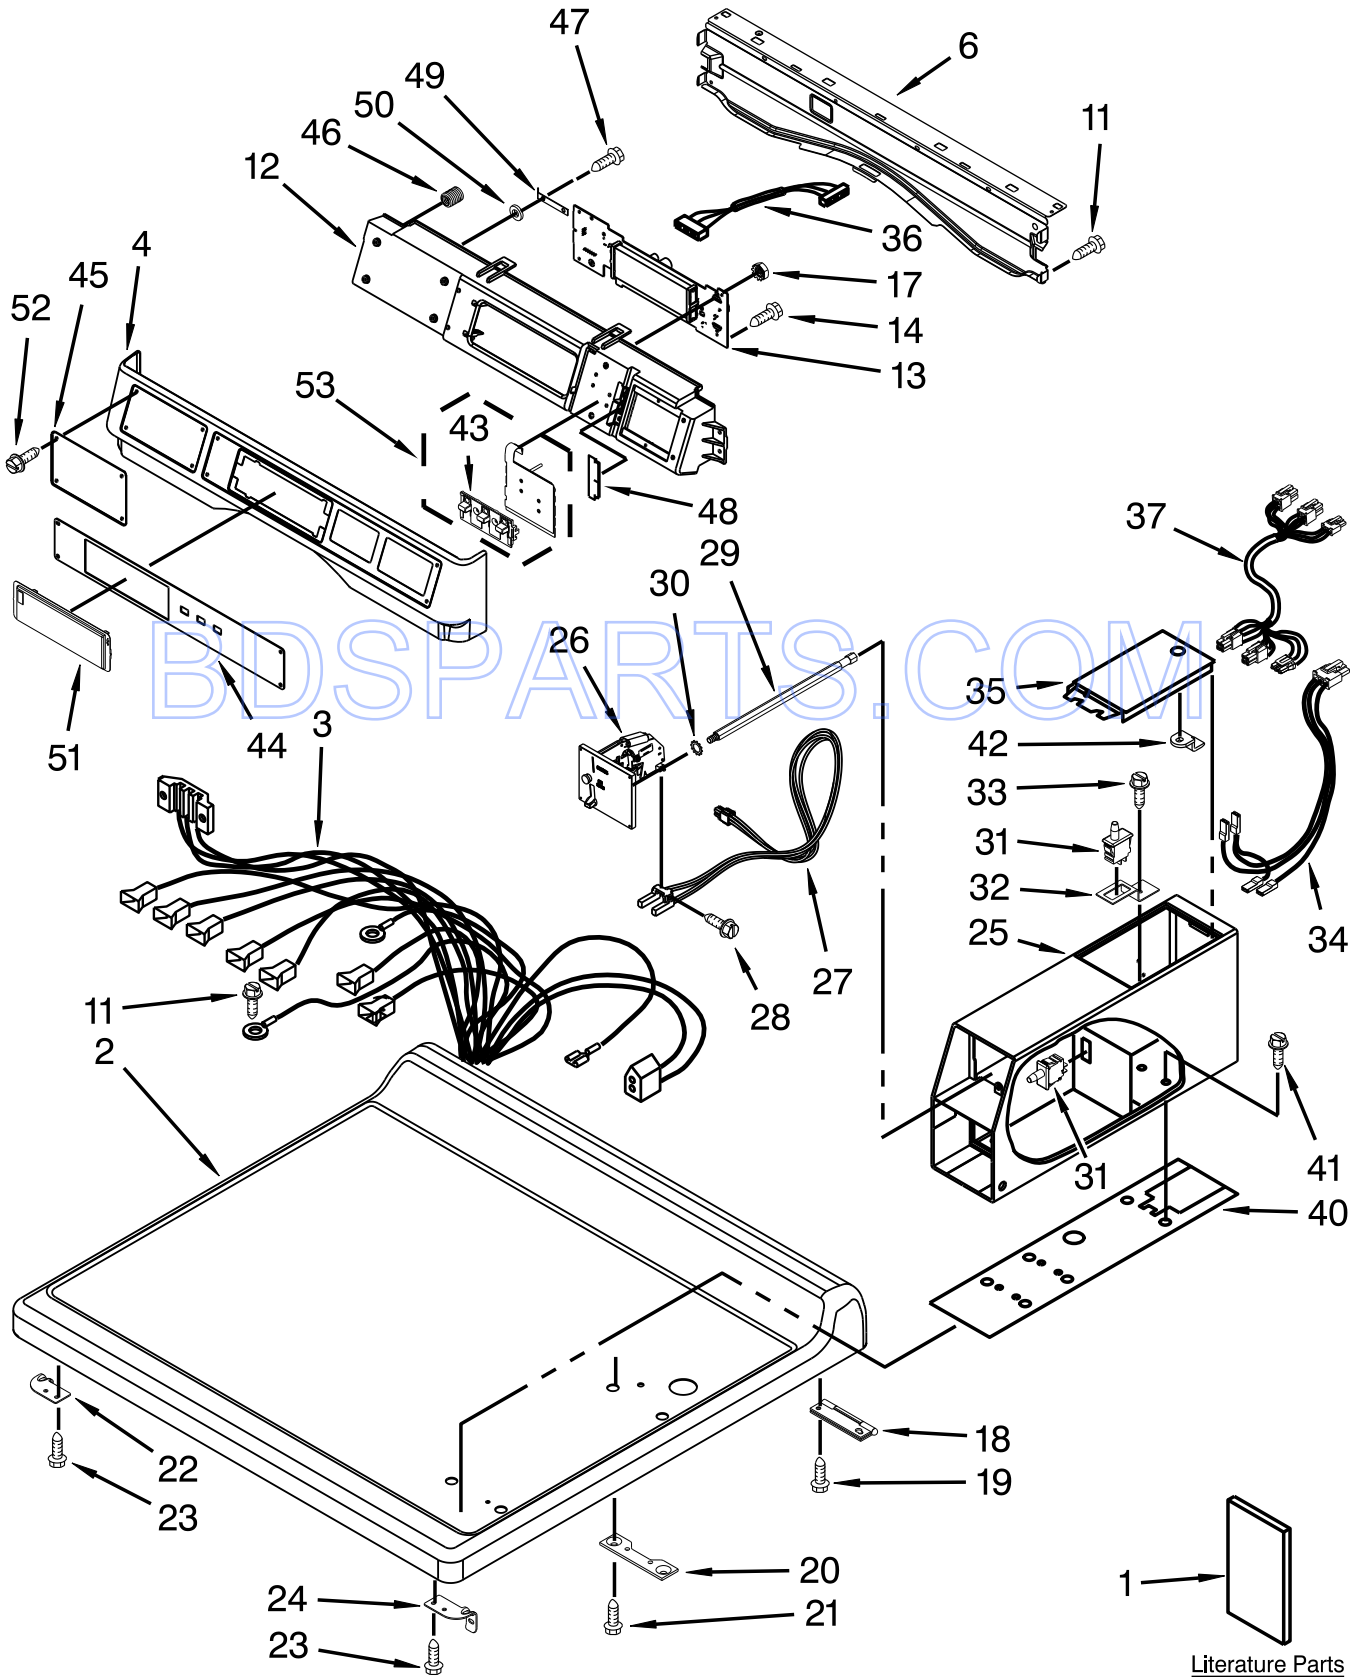

COMMERCIAL ELECTRIC DRYER

MODELS:

MDE25PDAYW1 (White)

BDSPARTS.COM

TOP AND CONSOLE PARTS

TOP AND CONSOLE PARTS

<u>Illus. No.</u>	<u>Part No.</u>	<u>Description</u>	<u>Illus. No.</u>	<u>Part No.</u>	<u>Description</u>	<u>Illus. No.</u>	<u>Part No.</u>	<u>Description</u>
1		Literature Parts	22	W10137445	Bracket - Top Panel, Left	37	W10166308	Harness, Meter Case
	W10135154	Installation Instruction	23	3390647	Screw	40	W10137448	Cushion, Meter Case
	W10239202	Tech Sheet	24	W10137444	Bracket, Top Panel (Right)	41		Bolt, Meter Case Mounting
2		Top	25	W10171128	Case, Meter		3349065	Screw
	W10137411	White	26	W10133242	Assembly, Single Coin Drop	42	W10156125	Cam, Commercial Lock
3	W10555111	Harness, Main	27		Coin Optic Sensor Assembly	43	W10131113	Button, Push
4	W10137459	Console (Outer)		W10247389	White	44	W10334888	Fascia-Console
6	8565237	Bracket, Console	28	W10142655	Screw	45	W10137461	Dispenser, Fascia
11	3390647	Screw	29	W10137319	Bolt, Hex Bar	46	W10189313	Insert
12	W10137427	Console (Inner)	30	W10068270	Washer, Lock	47	488234	Screw
13	W10166385	User-Interface Assembly	31	W10131838	Switch, Vault Service Door	48	W10187276	Seal, Console
14	489136	Screw	32	W10133508	Bracket, Service Switch	49	W10532923	Ground-Jumper, Tab
17	W10139046	Nut	33	W10139210	Screw	50	W10189075	Washer, Brass
18		Hinge & Pin Assembly	34	W10211244	Wire, Harnes Sensor Switch	51	W10267645	Cover, Display
	8565018	White	35	3351136	Assembly, Service Door	52	W10137457	Screw
19	342055	Screw	36	W10166307	Harness, Communication	53	W10135255	Switch, Membrane & Backer Plate
20	3347825	Plate, Mounting						
21	98445	Screw						