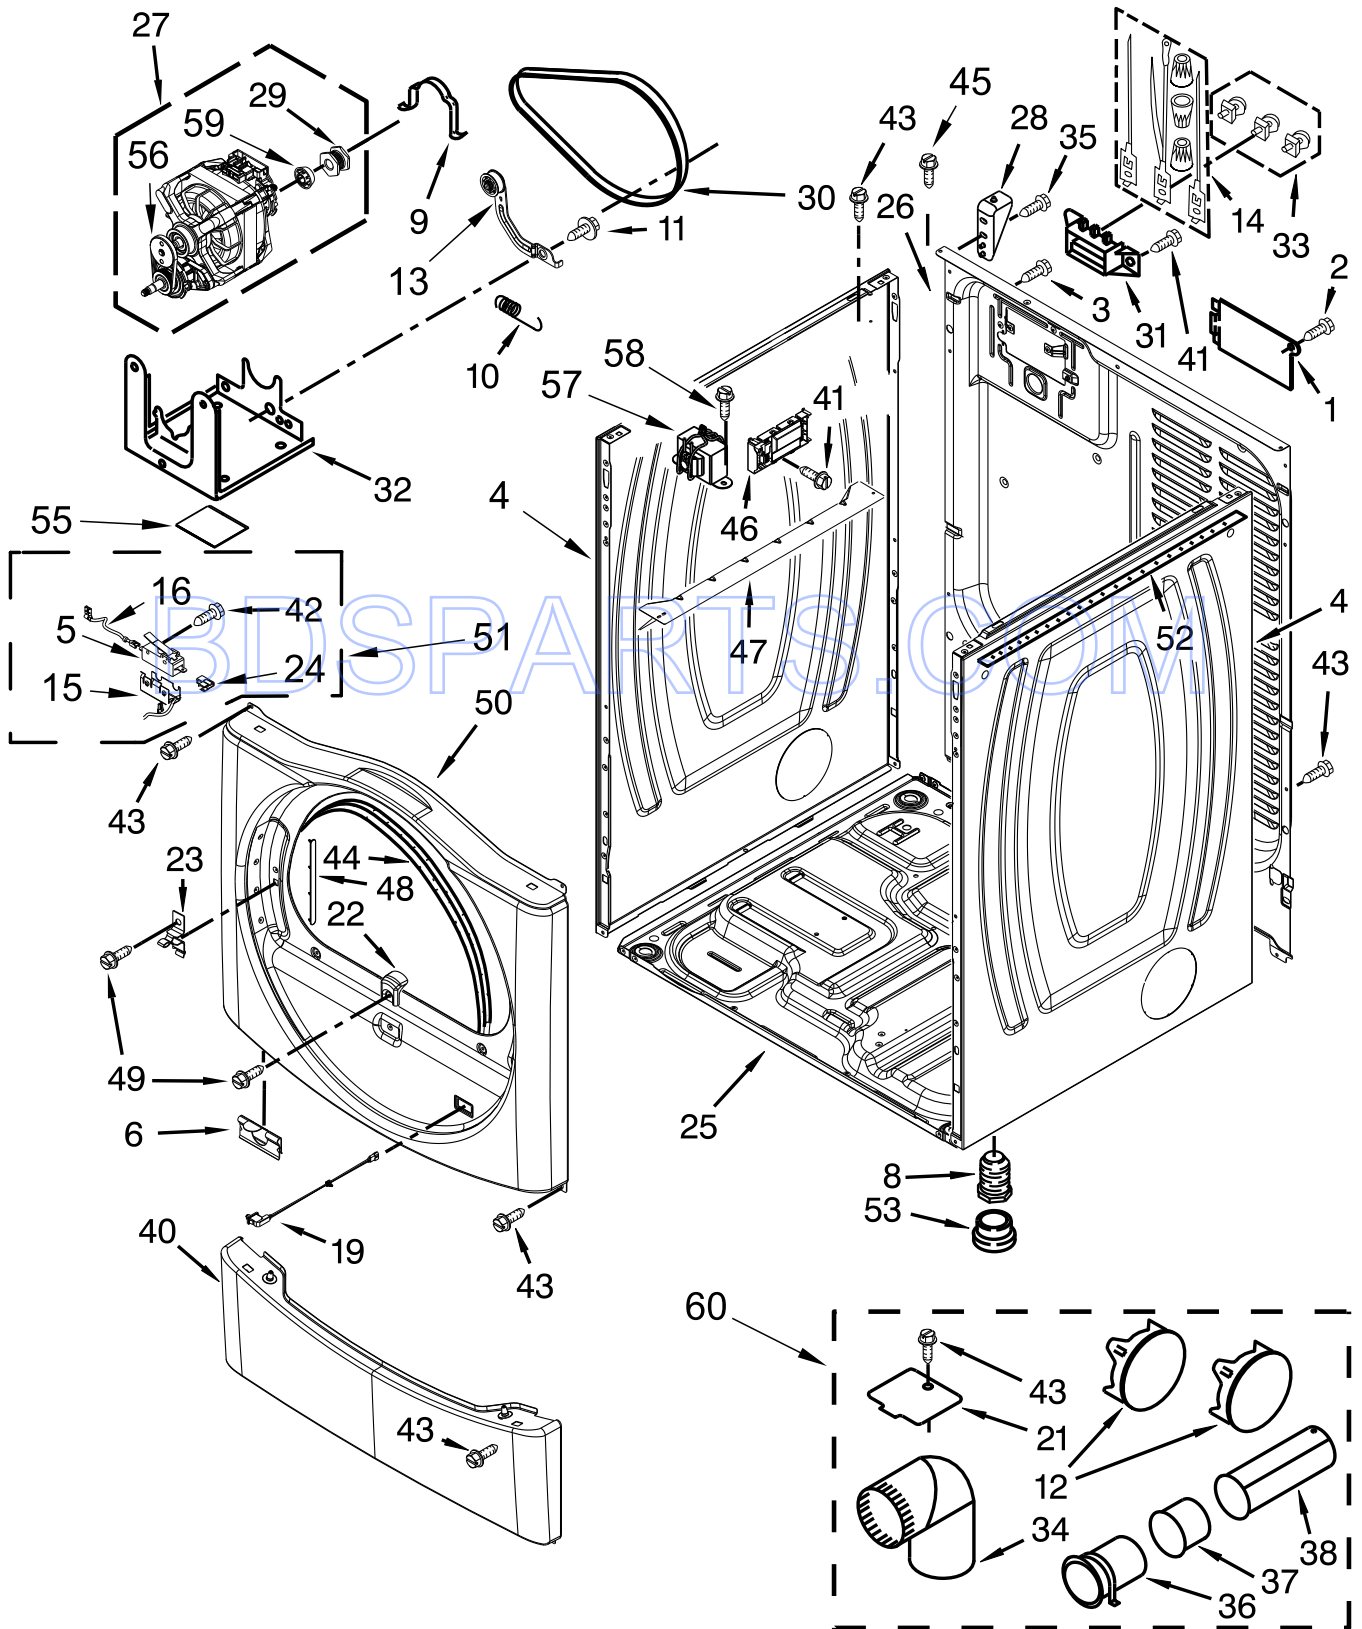

CABINET PARTS

CABINET PARTS

<u>Illus.</u> <u>No.</u>	<u>Part No.</u>	<u>Description</u>	<u>Illus.</u> <u>No.</u>	<u>Part No.</u>	<u>Description</u>	<u>Illus.</u> <u>No.</u>	<u>Part No.</u>	<u>Description</u>
1	W10286180	Cover, Terminal Block	21	8066115	Plate, Cover	43	3390647	Screw
2	3390814	Screw	22	8580015	Ramp, Door	44	3387242	Seal, Front Panel
3	8533974	Screw	23	8565122	Strike, Door	45	3393008	Screw
4		Panel, Side	24	8539892	Wire, Motor To Belt Switch	46	W10166305	Control Board
	W10542714	White	25	8565046	Base, Cabinet	47	8563727	Bracket, Control
5	8564010	Assembly, Switch & Actuator	26	8565059	Panel, Rear	48	8565043	Plug, Front Panel
6	8519459	Clip, Toe Panel	27	W10396034	Assembly, Motor 60 HZ.	49	3357011	Screw
8	3392100	Foot, Dryer	28	W10137398	Stop, Top Panel	50		Panel, Front
	279810	Foot, Optional (Extended Length Package Of 2) (Not Included)	29	3394341	Pulley, Motor		W10549665	White
9	660658	Clamp, Motor	30	W10131172	Belt, Drive	51	W10155571	Switch, Assembly
10	W10446781	Spring, Idler	31	3397659	Block, Terminal	52	8318396	Seal, Foam
11	3389420	Screw	32	W10135695	Bracket, Motor	53	3391943	Boot, Foot
12		Multivent Plug	33	279393	Screw Kit, Terminal Block	55	W10212660	Motor, Sound Pad
	697750	White	34	49026	Elbow	56	3405160	Belt, Drive (Blower Wheel)
13	W10344192	Assembly, Idler	35	3390647	Screw	57	W10131839	Transformer
14	279318	Terminal, Brass & Tinned (Includes Terminal Block Screw Kit)	36	8563747	Pipe, Exhaust (Medium)	58	8533971	Screw
			37	8563750	Pipe, Exhaust (Short)	59	3393657	Restrainer, Belt
			38	8563749	Pipe, Exhaust (Long)	60		Optional Parts Not Included|Dryer Exhaust Kit|(For Side & Bottom Venting)
15	8564011	Bracket, Switch	40		Toe, Panel		279818	White
16	W10167613	Wire, Belt Switch		8540621	White			
19	W10350910	Assembly, Door Switch	41	8533971	Screw			
			42	W10002600	Screw