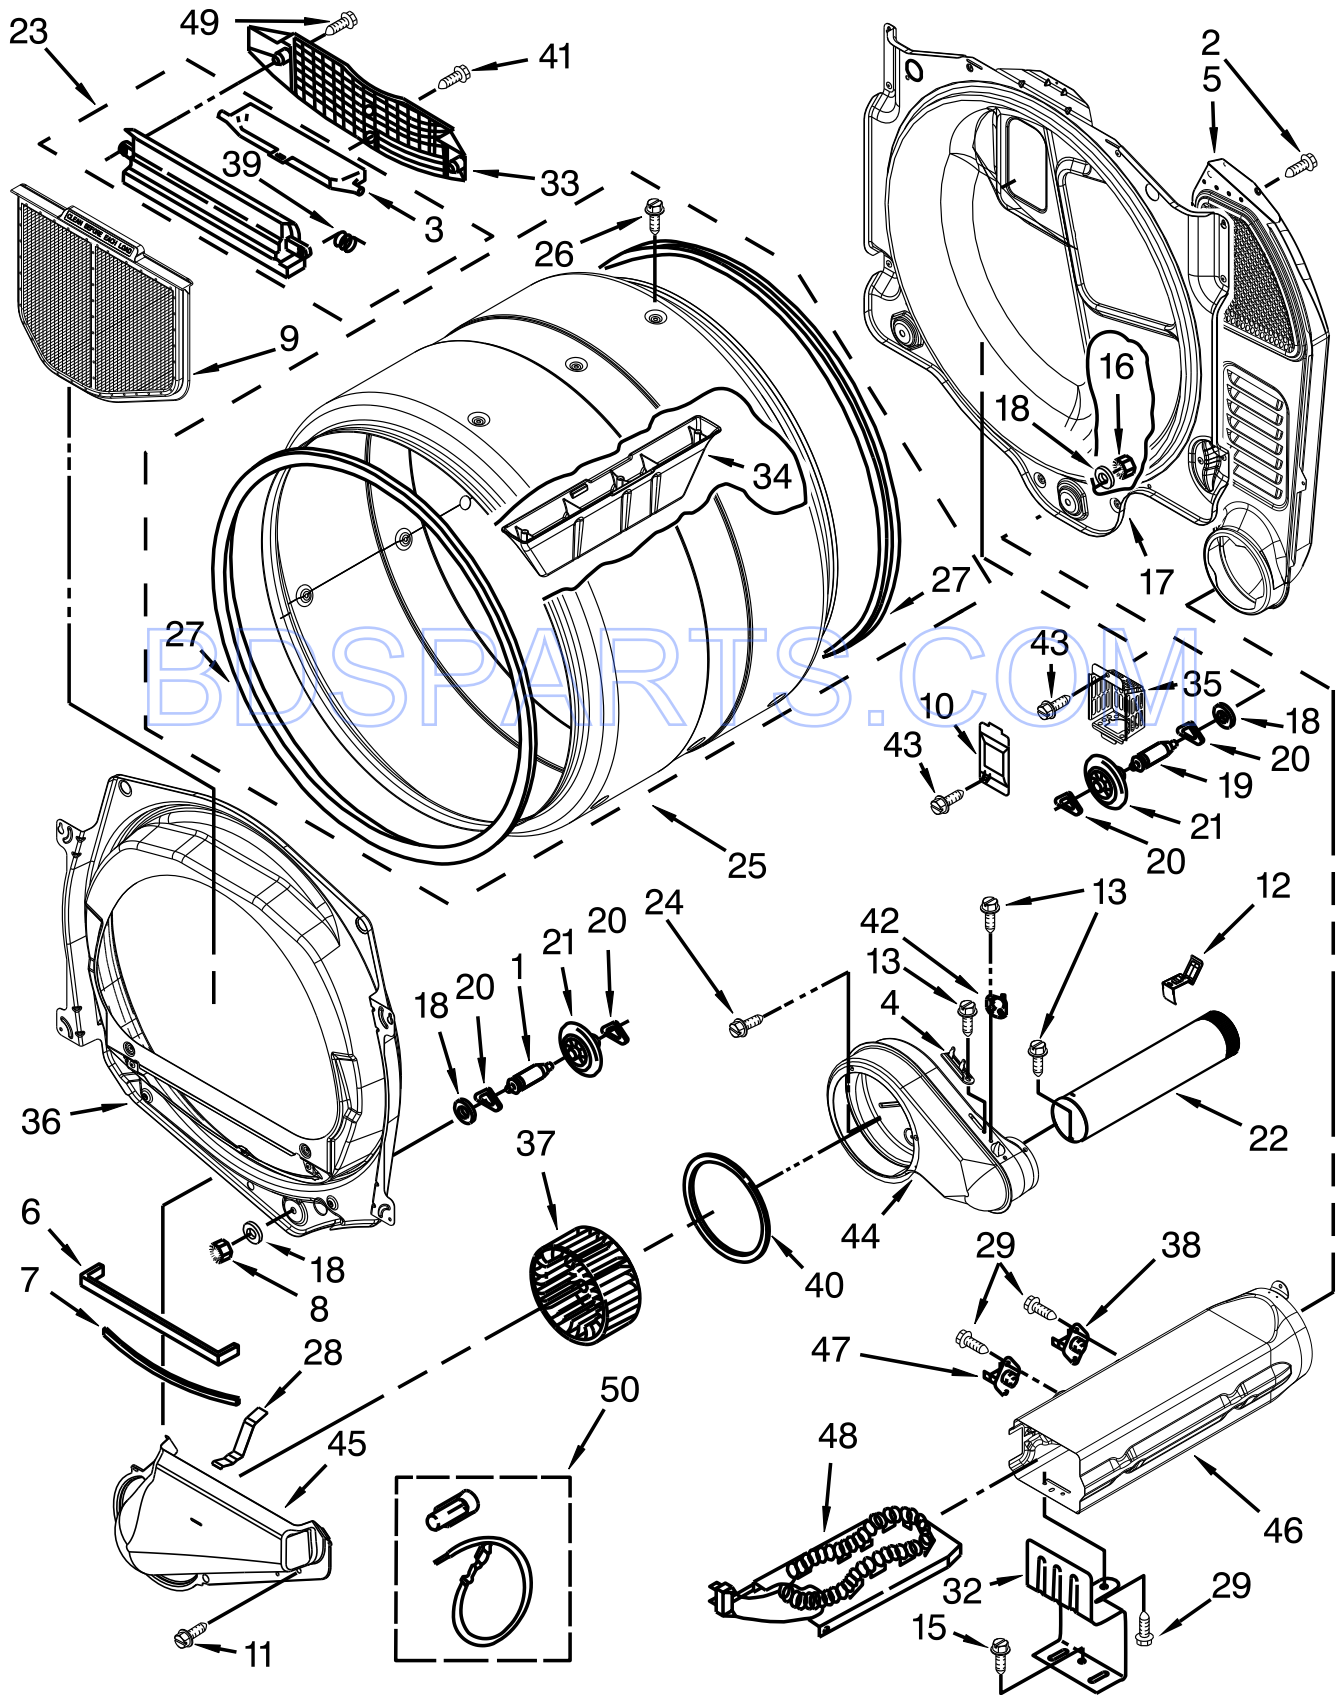

BULKHEAD PARTS

BULKHEAD PARTS

<u>Illus. No.</u>	<u>Part No.</u>	<u>Description</u>	<u>Illus. No.</u>	<u>Part No.</u>	<u>Description</u>	<u>Illus. No.</u>	<u>Part No.</u>	<u>Description</u>
1	8575324	Shaft, RH Thread	21	W10314171	Roller, Support	41	695240	Screw
2	3390647	Screw	22	8563728	Pipe, Exhaust	42	8577274	Thermistor
3	W10153413	Door, Lint Screen	23	W10153423	Assembly, Outlet Housing	43	487909	Screw
4	3392519	Fuse, Thermal (91C)	24	489463	Screw	44	8544362	Housing, Blower
5	697354	Assembly, Air Duct	25	W10549246	Assembly, Drum (Complete)	45	8066168	Assembly, Lint Duct
6	697813	Seal, Outlet Housing	26	W10219342	Screw	46	3392537	Assembly, Weld Heater Box
7	697814	Seal, Drum Front	27	W10521118	Seal, Drum	47	3391914	Thermostat HL-295/215
8	3934666	Nut, Hex	28	W10345456	Clip, Spring	48	3387748	Element, Heater
9	W10049370	Screen, Lint	29	90767	Screw	49	3387230	Screw
10	3402841	Lens, Drum Light	32	8066099	Bracket, Heater Box	50	279457	Terminal Wire Kit (For Heater Element Wiring Harness Repair)
11	359625	Screw	33	W10153412	Grille, Outlet			
12	8572105	Clip, Exhaust	34	W10153409	Baffle, Drum			
13	8533971	Screw	35	8578825	Bracket, Drum Light			
15	693995	Screw	36	8565061	Bulkhead, Front			
16	W10001120	Nut, Hex (Left Hand Thread)	37	W10349492	Wheel, Blower			
17	W10080170	Bulkhead, Rear	38	8318314	Kit, Thermal Cut-Off (Includes High Limit Thermostat)			
18	3387459	Washer	39	3394986	Spring, Lint Screen Door			
19	8575325	Shaft, LH Thread	40	697770	Seal, Plate Cover			
20	W10512946	Washer, Tri Ring						

BDS PARTS.COM