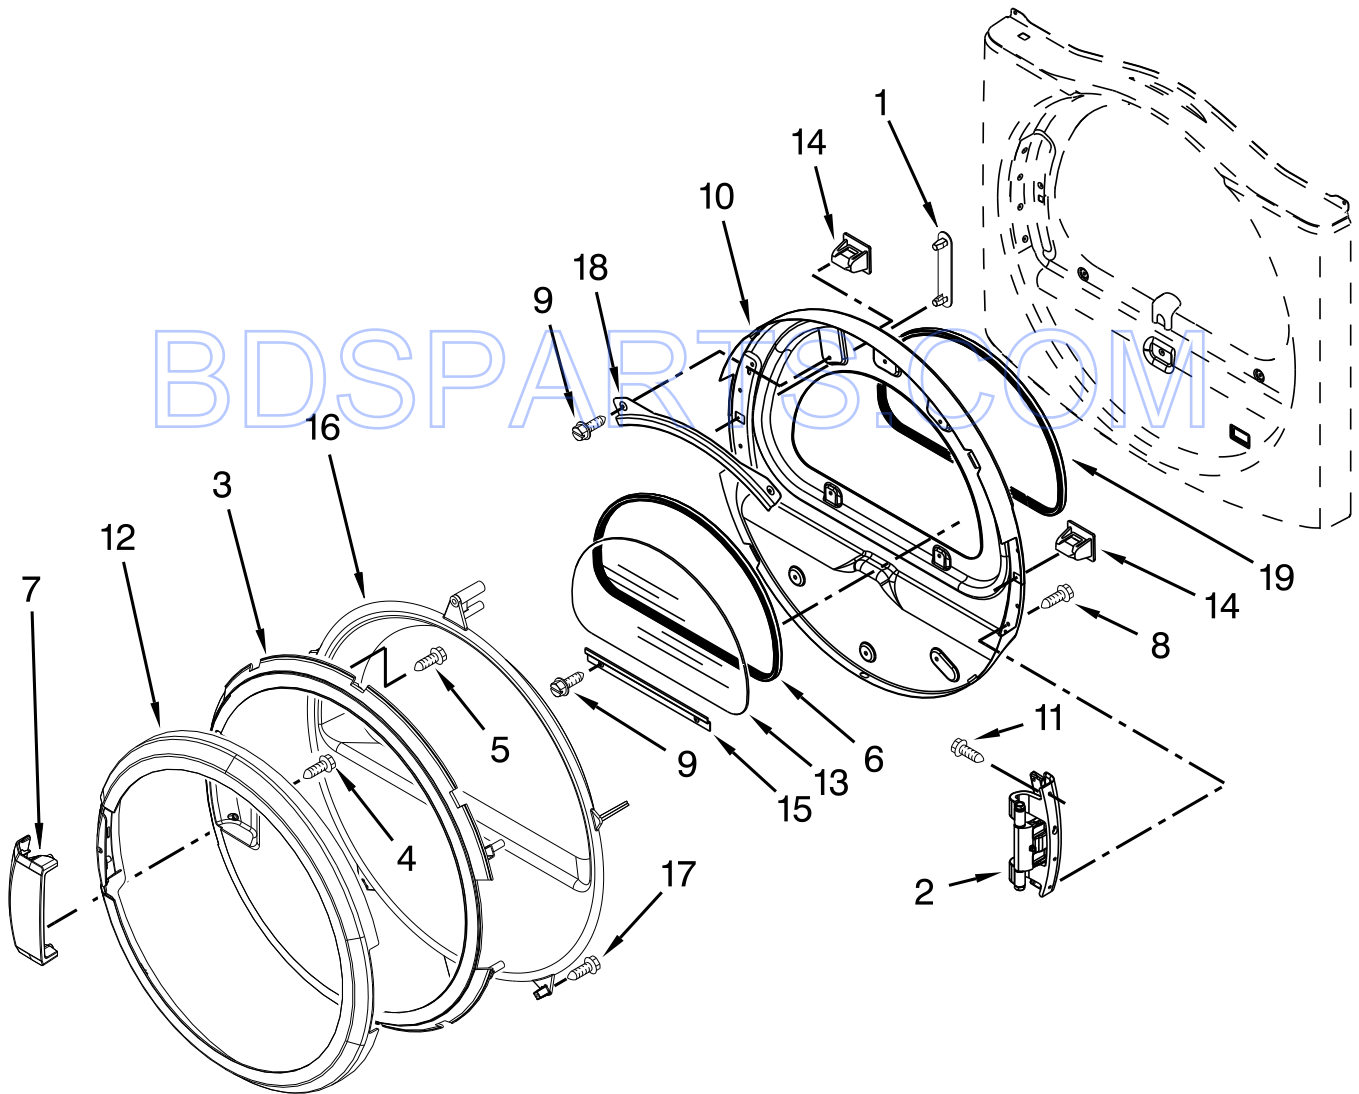

BULKHEAD PARTS

BULKHEAD PARTS

<u>Illus. No.</u>	<u>Part No.</u>	<u>Description</u>	<u>Illus. No.</u>	<u>Part No.</u>	<u>Description</u>	<u>Illus. No.</u>	<u>Part No.</u>	<u>Description</u>
1	8575324	Shaft, RH Thread	21	W10314171	Roller, Support	41	695240	Screw
2	3390647	Screw	22	8563728	Pipe, Exhaust	42	8577274	Thermistor
3	W10153413	Door, Lint Screen	23	W10153423	Assembly, Outlet Housing	43	487909	Screw
4	3392519	Fuse, Thermal (91C)	24	489463	Screw	44	8544362	Housing, Blower
5	697354	Assembly, Air Duct	25	W10549246	Assembly, Drum (Complete)	45	8066168	Assembly, Lint Duct
6	697813	Seal, Outlet Housing	26	W10219342	Screw	46	3392537	Assembly, Weld Heater Box
7	697814	Seal, Drum Front	27	W10521118	Seal, Drum	47	3391914	Thermostat HL-295/215
8	3934666	Nut, Hex	28	W10345456	Clip, Spring	48	3387748	Element, Heater
9	W10049370	Screen, Lint	29	90767	Screw	49	3387230	Screw
10	3402841	Lens, Drum Light	32	8066099	Bracket, Heater Box	50	279457	Terminal Wire Kit (For Heater Element Wiring Harness Repair)
11	359625	Screw	33	W10153412	Grille, Outlet			
12	8572105	Clip, Exhaust	34	W10153409	Baffle, Drum			
13	8533971	Screw	35	8578825	Bracket, Drum Light			
15	693995	Screw	36	8565061	Bulkhead, Front			
16	W10001120	Nut, Hex (Left Hand Thread)	37	W10349492	Wheel, Blower			
17	W10080170	Bulkhead, Rear	38	8318314	Kit, Thermal Cut-Off (Includes High Limit Thermostat)			
18	3387459	Washer	39	3394986	Spring, Lint Screen Door			
19	8575325	Shaft, LH Thread	40	697770	Seal, Plate Cover			
20	W10512946	Washer, Tri Ring						

BDS PARTS.COM

DOOR PARTS

DOOR PARTS

<u>Illus.</u> <u>No.</u>	<u>Part No.</u>	<u>Description</u>
1	8565119	Hole Cover, Hinge
2	W10304672	Assembly, Door Hinge
3	W10137467	Assembly, Door Intermediate
4	9742177	Screw
5	3400618	Screw
6	8579663	Seal, Window
7	W10112976	Handle, Door White