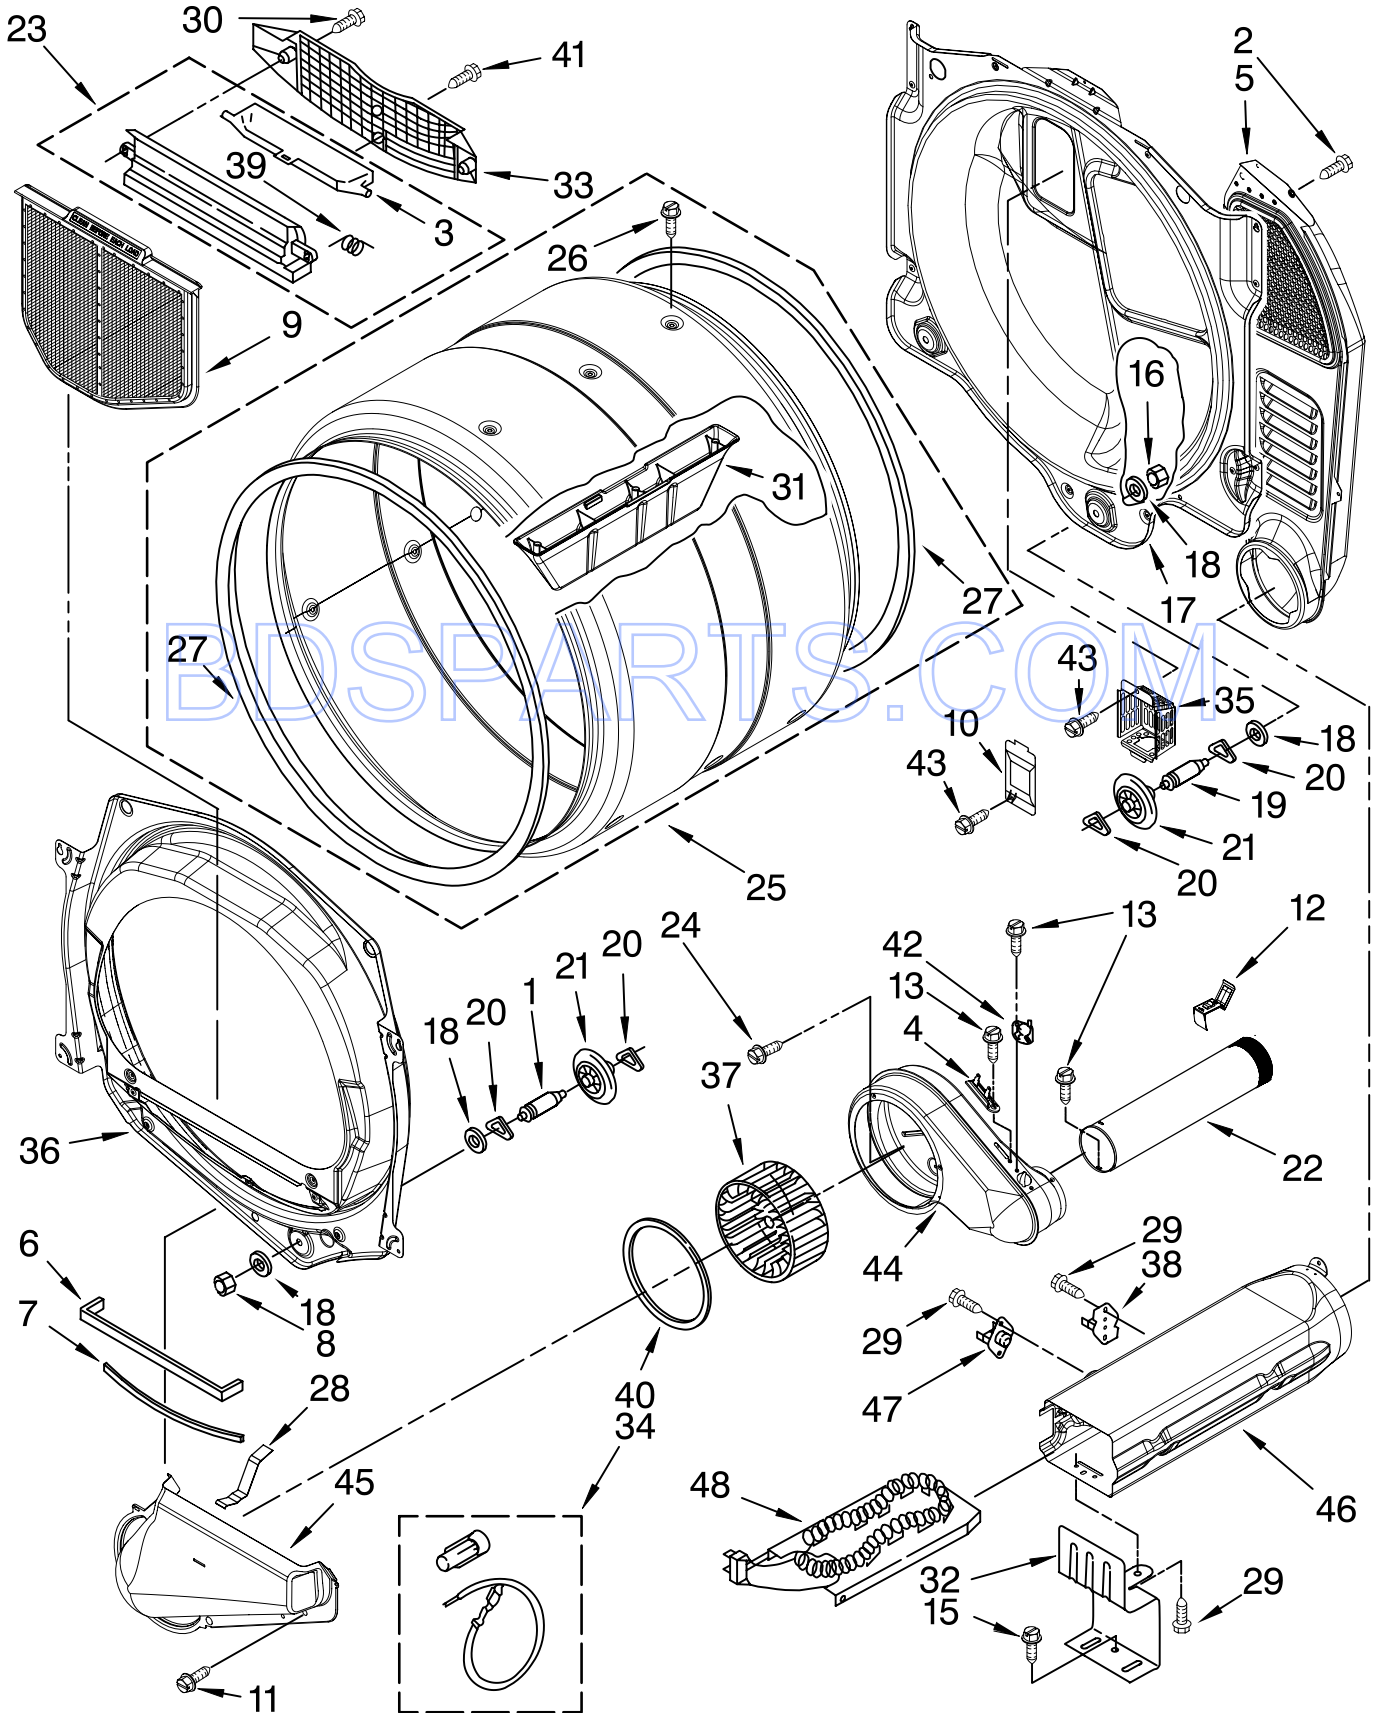

BULKHEAD PARTS

For Model: MDE25PRAYW0

(White)

FOR ORDERING INFORMATION REFER TO PARTS PRICE LIST

BULKHEAD PARTS

For Modle: MDE25PRAYW0

(White)

Illus. No.	Part No.	DESCRIPTION	Illus. No.	Part No.	DESCRIPTION	Illus. No.	Part No.	DESCRIPTION
1	8575324	Shaft, R.H. Thread	18	3387459	Washer, Support	35	8578825	Bracket, Drum Light
2	3390647	Screw, 8-18 x 1/2	19	8575325	Shaft, L.H. Thread	36	8565061	Bulkhead, Front
3	W10153413	Door, Lint Screen	20	690997	Ring, Tri	37	W10349492	Wheel, Blower
4	3392519	Thermal Fuse (91°C)	21	W10314171	Roller, Support	38	8318314	Thermal Cut-Off (Includes Item. 47)
5	697354	Air Duct Assembly	22	8563728	Exhaust Pipe	39	3394986	Spring, Lint Screen Door
6	697813	Foam-Seal	23	W10153423	Housing, Outlet Assembly	40	697770	Foam-Seal
7	697814	Seal, Drum Front	24	489463	Screw, 8-18 x 5/8	41	695240	Screw, 8-18 x 1/2
8	3934666	Nut, 3/8 x 16(R.H.)	25	W10153420	Complete Drum Assembly	42	8577274	Thermistor
9	W10049370	Lint Screen	26	W10219342	Screw, 11-16 x 3/4	43	487909	Screw, 8-15 x 1/2
10	3402841	Lens, Drum Light	27	W10166807	Seal, Drum	44	8544362	Housing, Blower
11	359625	Screw, 8-18 x 1/2	28	8066208	Clip-Spring	45	8066168	Lint Duct Assembly
12	8572105	Clip, Exhaust Pipe	29	90767	Screw, 8-18 x 3/8	46	3392537	Heater Box
13	8533971	Screw, 8-18 x 5/16	30	3387230	Screw, 10-16 X 1	47	3391914	Thermostat, High-Limit
15	693995	Screw, 8-18 x 3/8	31	W10153409	Baffle, Drum			295/215-Nc
16	W10001120	Nut, 3/8-16 (L.H.)	32	8066099	Bracket, Heater Box	48	3387748	Heater Element
17	W10080170	Bulkhead, Rear	33	W10153412	Grille, Outlet			
			34	279457	Terminal Wire Kit (For Heater Element Wiring Harness Repair)			

FOR ORDERING INFORMATION REFER TO PARTS PRICE LIST