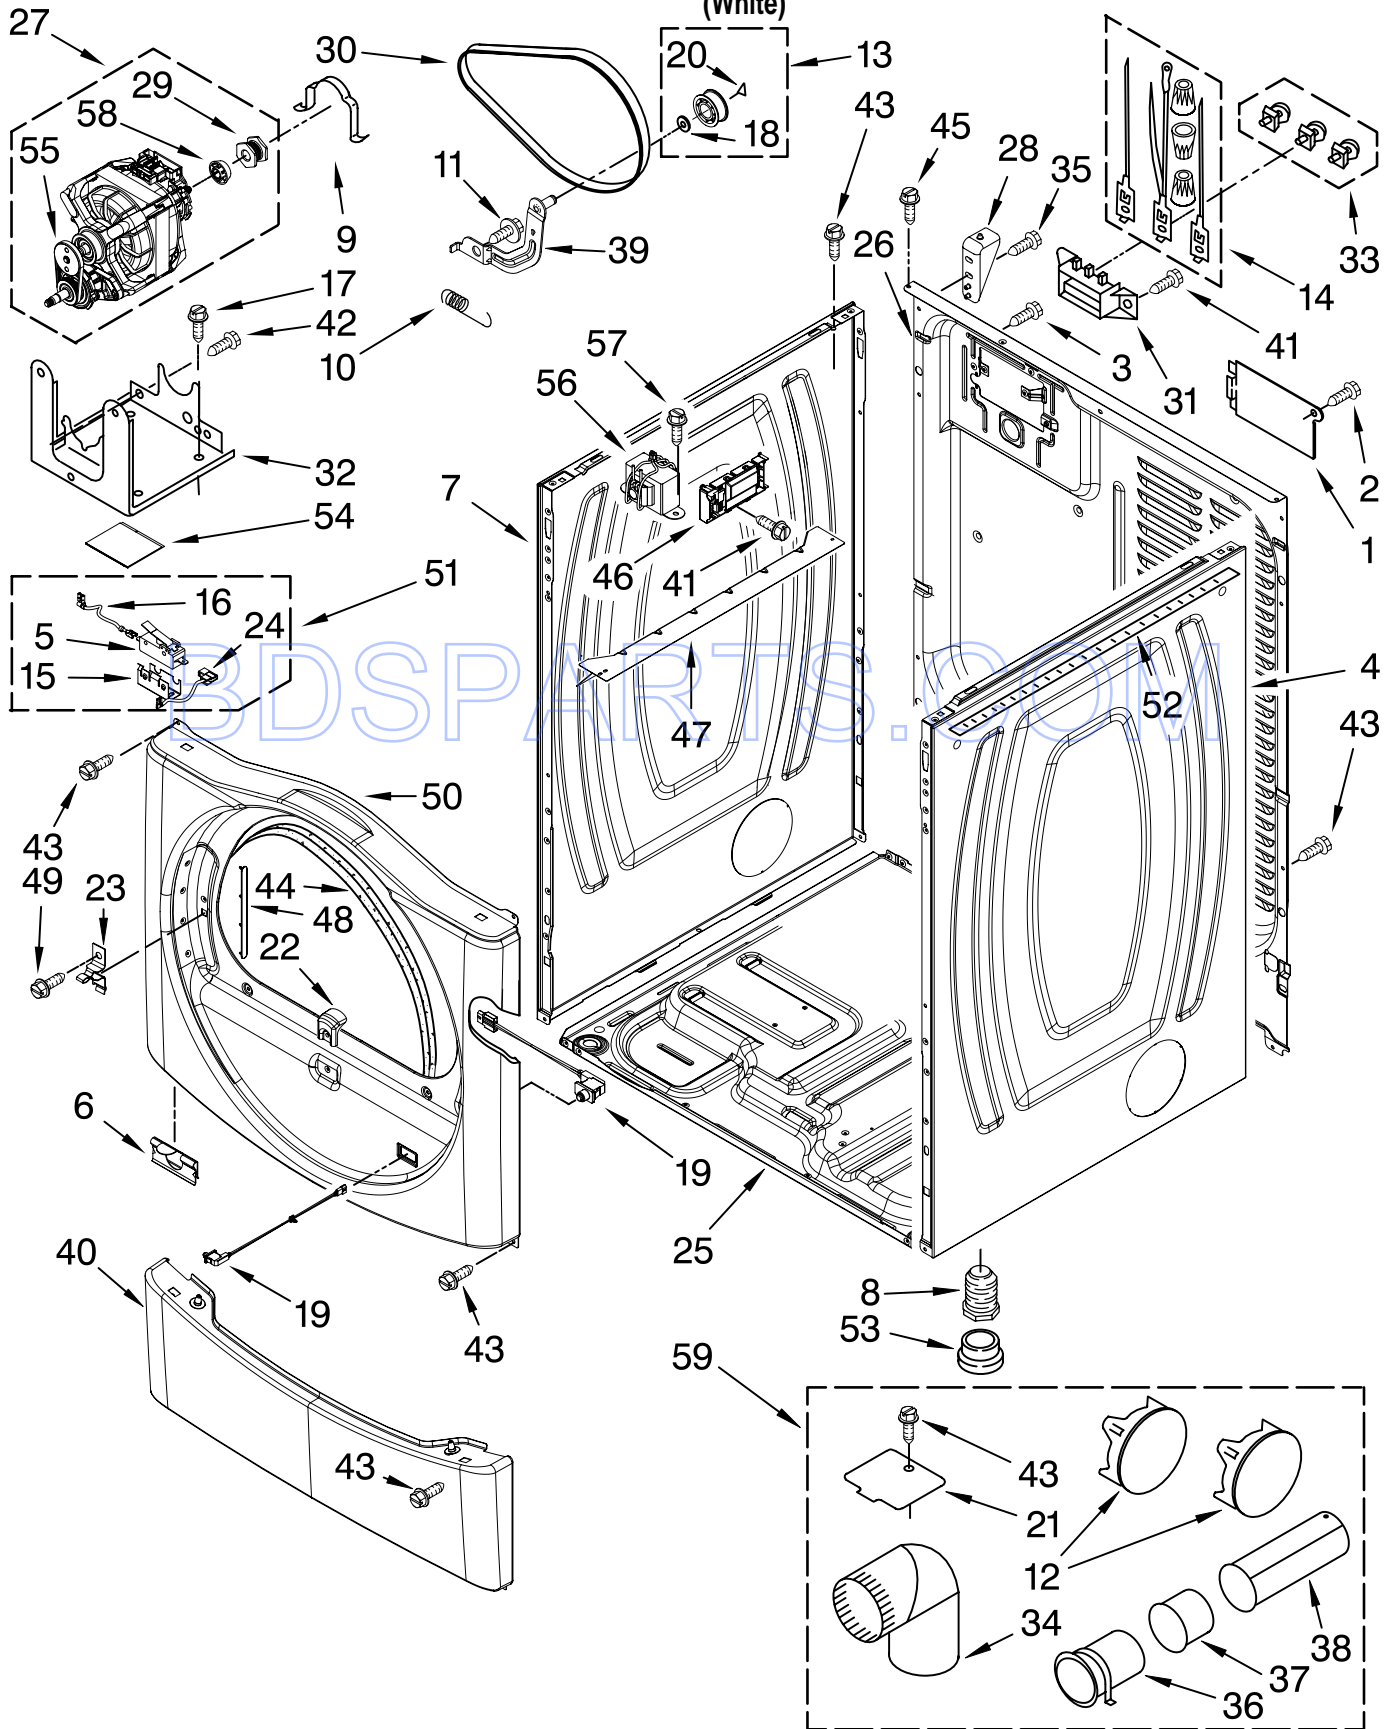

CABINET PARTS

For Model: MDE25PRAYW0

(White)

FOR ORDERING INFORMATION REFER TO PARTS PRICE LIST

CABINET PARTS

For Modle: MDE25PRAYW0

(White)

Illus. No.	Part No.	DESCRIPTION	Illus. No.	Part No.	DESCRIPTION	Illus. No.	Part No.	DESCRIPTION
1	W10286180	Cover, Terminal Block	21	8066115	Cover-Plate	43	3390647	Screw, 8-18 x 1/2
2	3390814	Screw, 8-18 x 3/8	22	8565083	Ramp, Door	44	3387242	Seal, Front Panel
3	8533974	Screw Ground	23	8565122	Strike, Door (1)	45	3393008	Screw, 10-16 x 1/2
4	8565048	Panel, Side (R.H.)	24	8539892	Wire-Motor To-Belt-Switch	46	W10166305	Control Board
5	8564010	Assembly, Switch & Actuator	25	8565046	Base, Cabinet	47	8563727	Control Bracket
6	8519459	Clip, Toe Panel	26	8565059	Panel, Rear	48	8565043	Plug, Strip Front Panel
7	8565054	Panel, Side (L.H.)	27	W10139766	Motor Assembly 60 HZ.	49	3357011	Screw, 10-16 x 1/2
8	3392100	Foot, Dryer	28	W10137398	Stop, Top Panel	50	W10117421	Front Panel (Includes Illus. 44)
	279810	Foot - Optional (Extended Length Package Of 2) (Not Included)	29	3394341	Pulley	51	W10155571	Switch, Assembly
9	660658	Clamp, Motor (2)	30	W10131172	Belt, Drive	52	8318396	Foam-Seal (IEC)
10	3387374	Spring, Idler	31	3397659	Block, Terminal	53	3391943	Boot, Foot
11	3389420	Retainer, Idler	32	W10135695	Bracket, Motor	54	W10212660	Sound Pad, Motor
12	697750	Plug, Multivent	33	279393	Terminal Block Screw Kit (For Terminal Block	55	3405160	Belt, Poly V
13	3388672	Pulley Assembly	34	49026	4" - 90° Elbow	56	W10131839	Transformer, 120 TO 22.5 (VAC)
14	279318	Terminal, Brass & Tinned (3) (Includes Item. 33)	35	W10015090	Screw, 8-18 x 1/16	57	8533971	Screw, 8-18 x 5/16
15	8564011	Bracket, Switch	36	8563747	Exhaust Pipe & Bracket	58	3393657	Belt Restrainer
16	W10167613	Wire, Belt Switch	37	8563750	Exhaust Pipe (Short)	Optional Parts Not Included		
17	343641	Screw, 8-18 x 1/2	38	8563749	Exhaust Pipe (Long)	Dryer Exhaust Kit (For Side & Bottom Venting)		
18	233520	Washer, Thrust	39	W10141380	Idler Bracket			
19	W10128087	Assembly, Door Switch	40	8540621	Toe Panel			
20	690997	Tri-Ring	41	8533971	Screw, 8-18 x 5/16			
			42	W10002600	Screw, 6-20 x 1.00			
						59	279818	White

FOR ORDERING INFORMATION REFER TO PARTS PRICE LIST