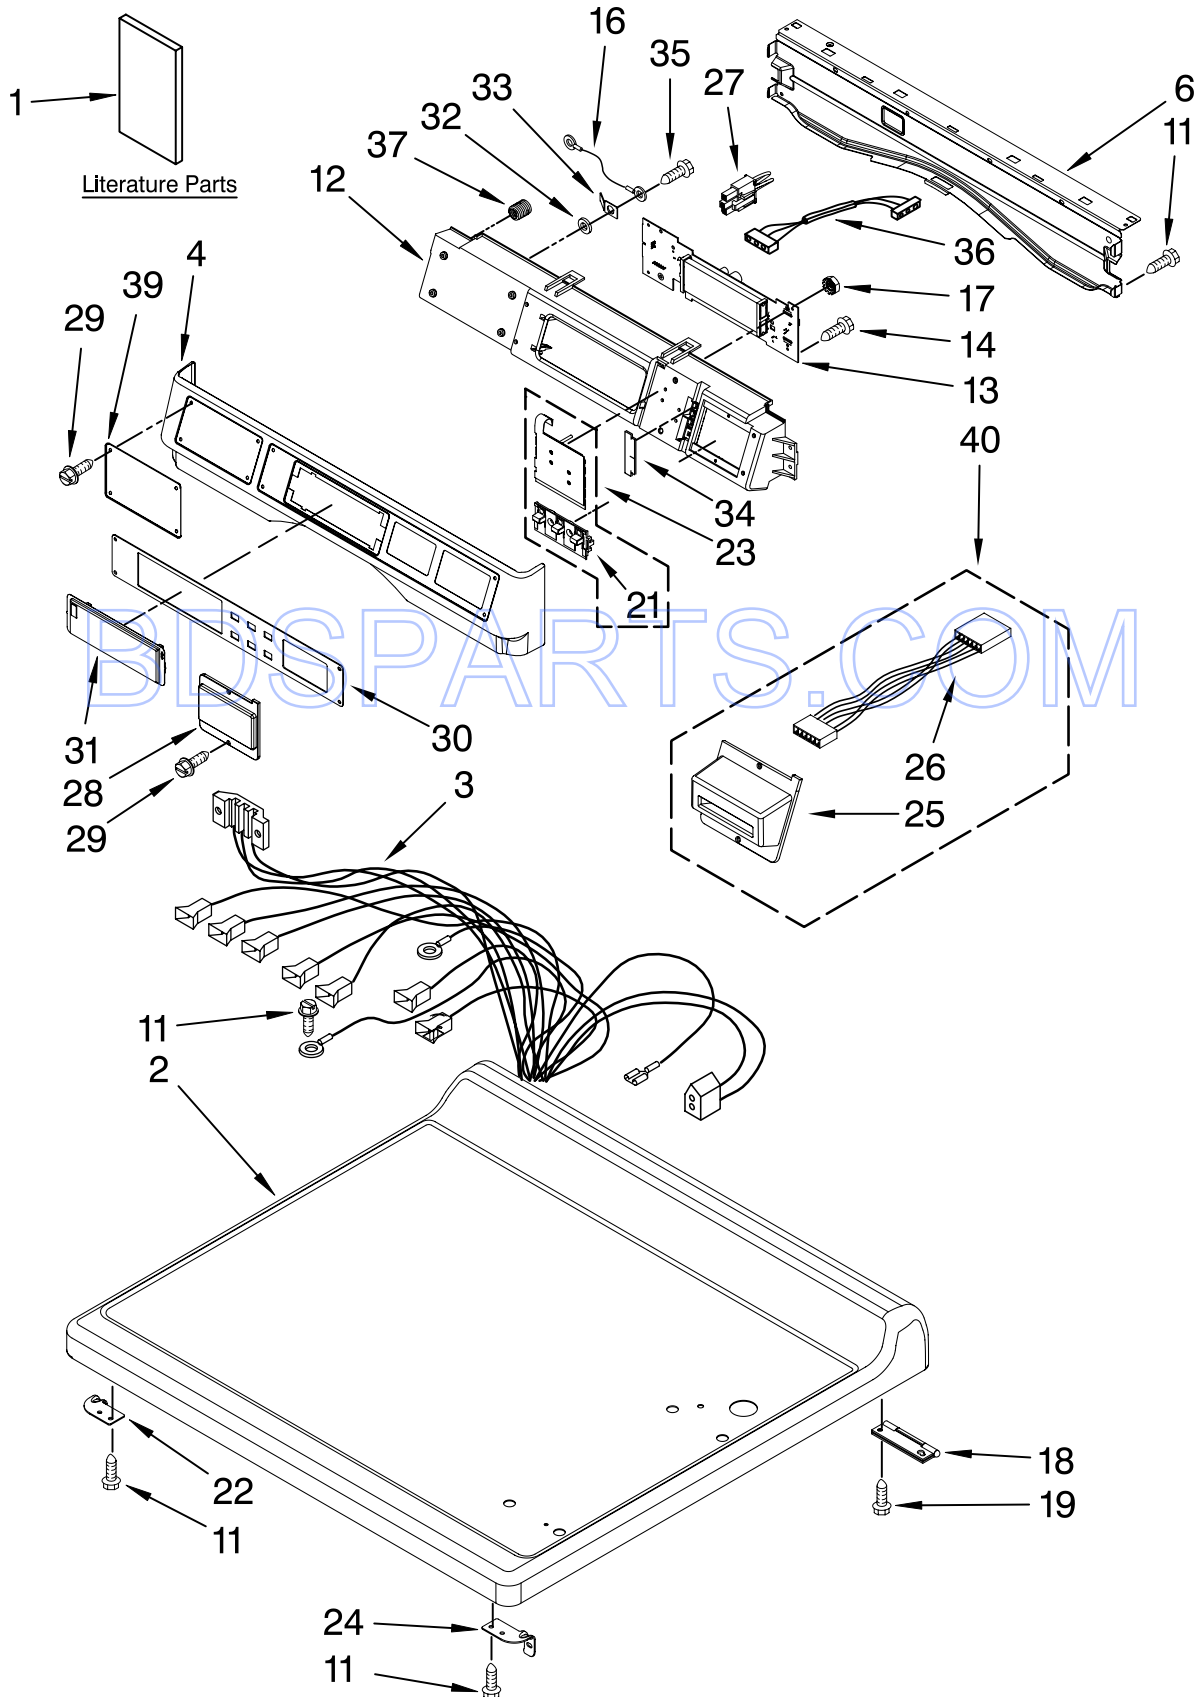

PARTS LIST

for

MAYTAG[®]

BDSPARTS.COM

**COMMERCIAL
ELECTRIC DRYER**

MODEL NO.

MDE25PRAYW0

TOP AND CONSOLE PARTS

For Model: MDE25PRAYW0

(White)

FOR ORDERING INFORMATION REFER TO PARTS PRICE LIST

TOP AND CONSOLE PARTS

For Modle: MDE25PRAYW0

(White)

Illus. No.	Part No.	DESCRIPTION	Illus. No.	Part No.	DESCRIPTION	Illus. No.	Part No.	DESCRIPTION
1		Literature Parts	14	489136	Screw, 3-24 x 1/32	27	W10133282	Service-Vault
	W10135154	Installation	16	W10188087	Ground Wire			Switch Jumper
		Instruction			Assembly	28	W10213906	Plug,
	W10239202	Tech Sheet	17	W10139046	Nut, 6-32			Card Reader
	W10335195	Parts List	18	8565018	Hinge & Pin	29	W10137457	Screw, 8-32 x 3/64
	W10313706	Installation			Assembly	30	W10334889	Fascia Console
		Instructions,	19	342055	Screw, 8-18 x 1/2	31	W10267645	Display Cover
		Card Reader	21	W10131113	Push Button	32	W10189075	Washer, Brass
2	W10137410	Top	22	W10137445	Bracket,	33	3373818	Tab-Grounding
3	W10337043	Harness, Main			Top Panel (Left)	34	W10187276	Seal, Console
4	W10137459	Console (Outer)	23	W10135255	Assembly,	35	488234	Screw, 8-32 x 1/4
6	8565237	Bracket, Console			Membrane Switch	36	W10166307	Harness,
11	3390647	Screw, 8-18 x 1/2			& Backer Plate			Communication
12	W10137427	Console (Inner)	24	W10137444	Bracket,	37	W10189313	Insert (8)
13	W10166387	User-Interface			Top Panel (Right)	39	W10137461	Fascia Dispenser
		Assembly	25	W10137454	Bezel,	40	W10344080	Card Reader,
					Card Reader			Conversion Kit
			26	W10331020	Harness,			
					Card Reader			