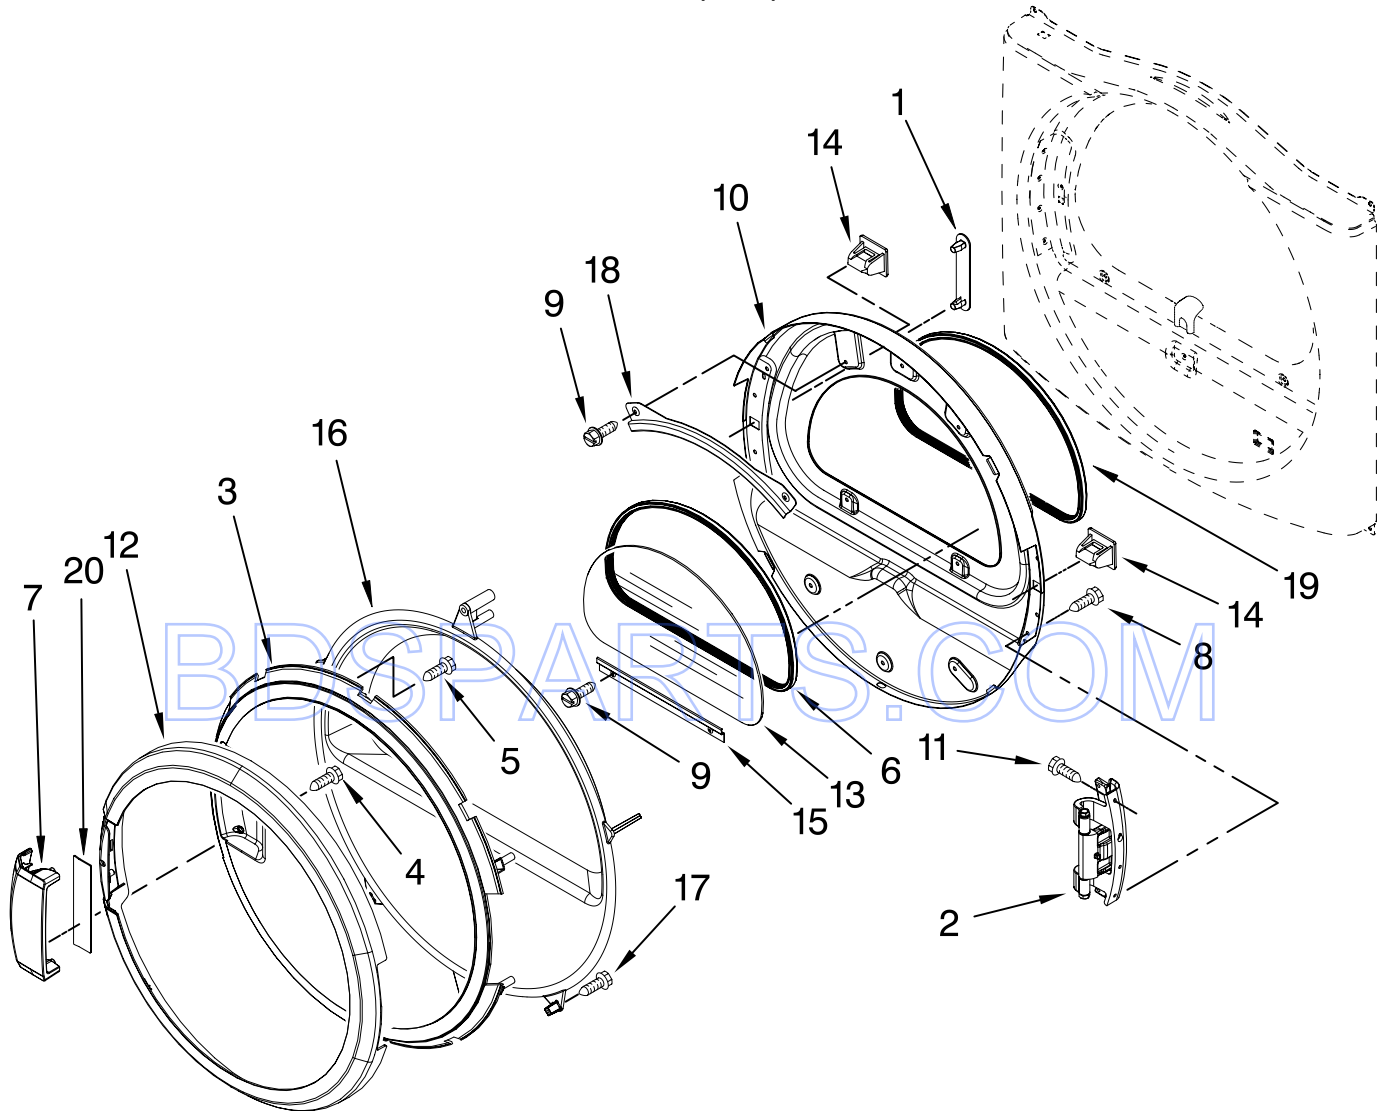

DOOR PARTS

For Model: MDE25PRAYW0
(White)

Illus. No.	Part No.	DESCRIPTION
1	8565119	Hinge Hole Cover (Inner Door)
2	W10198424	Door Hinge Assembly
3	W10137467	Assembly, Door Intermediate
4	9742177	Screw, 8-18 x 5/8
5	3400618	Screw, 6-32 x 3/8
6	8579663	Seal, Window
7	W10117477	Handle, Door (Includes Illus. 20.)

Illus. No.	Part No.	DESCRIPTION
8	W10159996	Screw, 10-24 x 3/64
9	3393258	Screw
10	W10164062	Door Assembly (Inner) (Includes Illus. 1, 14 & 19)
11	355515	Screw, 8-18 x 11/16

Illus. No.	Part No.	DESCRIPTION
12	W10198431	Door, Outer Ring
13	W10286878	Window
14	690081	Door Catch Assembly
15	8519354	Retainer-Lower
16	8580059	Door, Intermediate
17	8534022	Screw
18	8519356	Retainer, Upper
19	W10163915	Door Seal
20	W10112927	Pad, Door Handle

FOR ORDERING INFORMATION REFER TO PARTS PRICE LIST