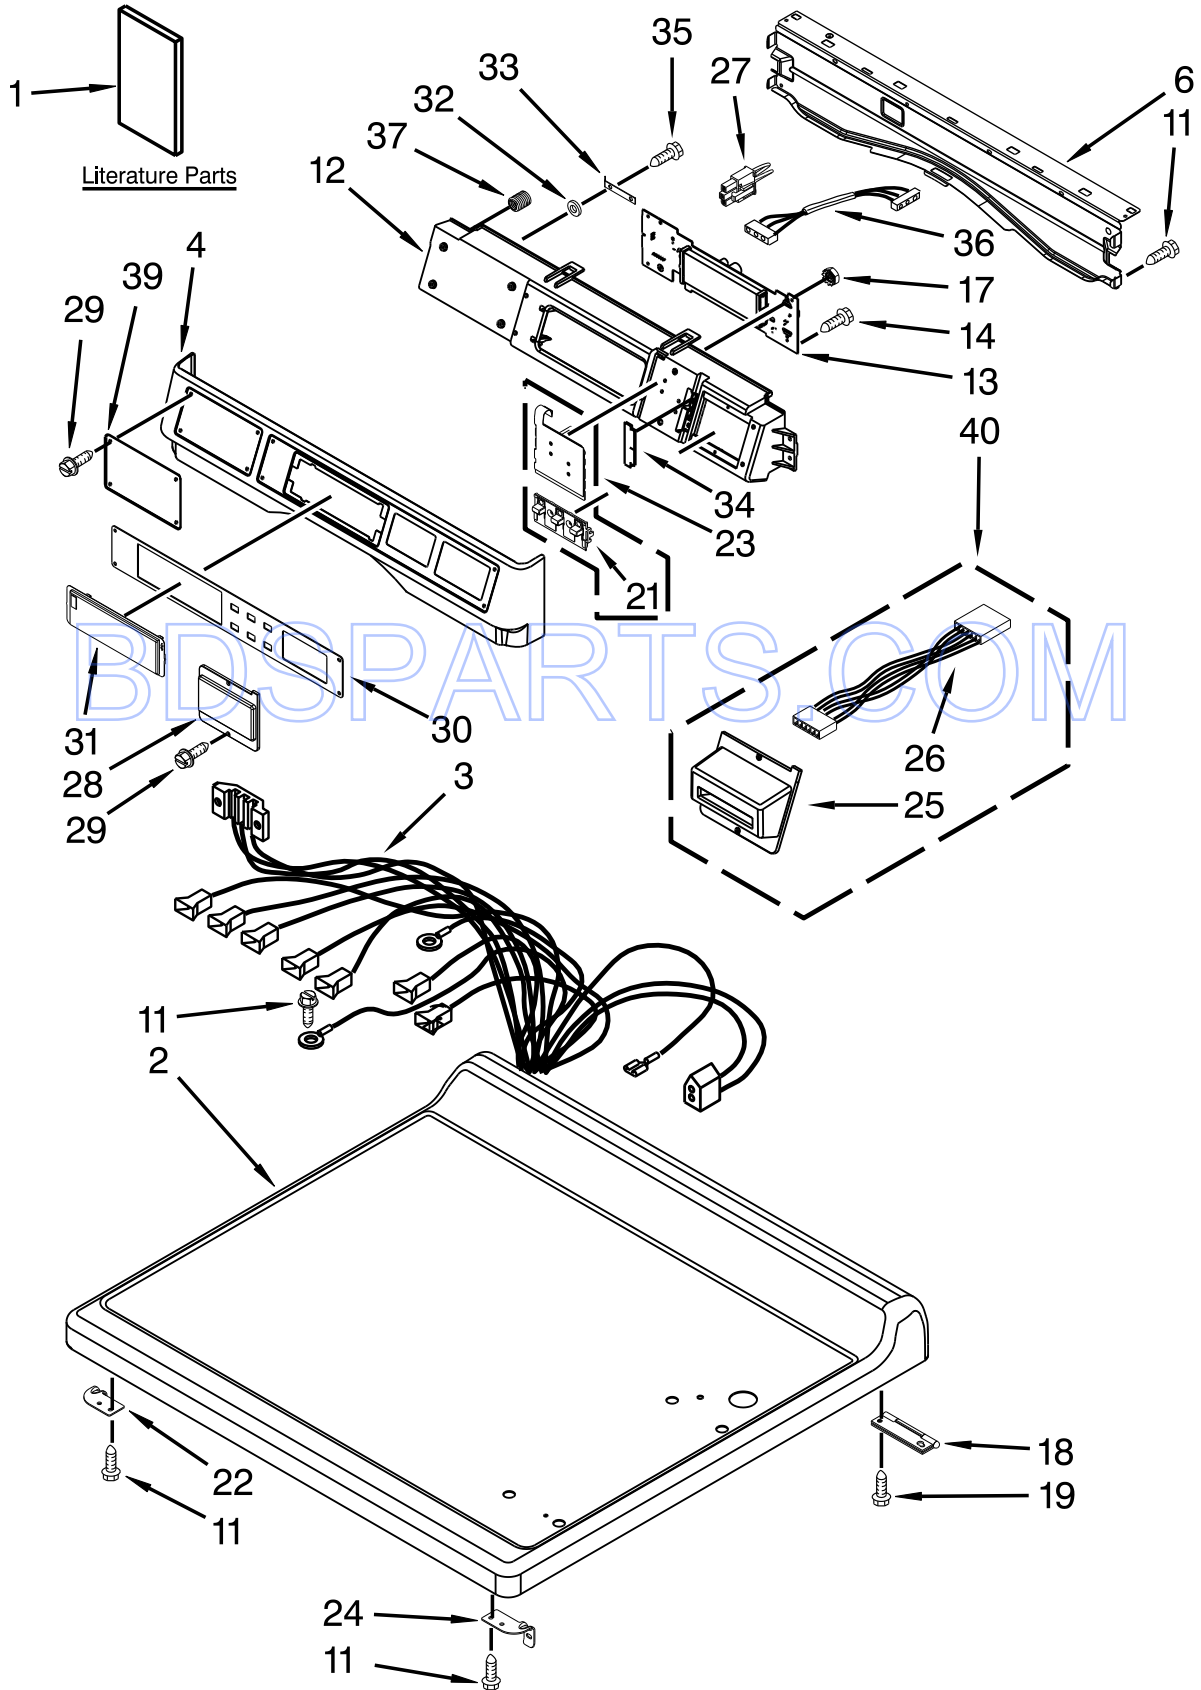

# TOP AND CONSOLE PARTS

| <u>Illus. No.</u> | <u>Part No.</u> | <u>Description</u>                     | <u>Illus. No.</u> | <u>Part No.</u> | <u>Description</u>              | <u>Illus. No.</u> | <u>Part No.</u> | <u>Description</u>                       |
|-------------------|-----------------|--|-------------------|-----------------|---------------------------------|-------------------|-----------------|--|
| 1                 |                 | Literature Parts                       | 17                | W10139046       | Nut                             | 29                | W10137457       | Screw                                    |
|                   | W10135154       | Installation Instruction               | 18                |                 | Hinge & Pin Assembly            | 30                | W10334889       | Fascia Console                           |
|                   | W10239202       | Tech Sheet                             |                   | 8565018         | White                           | 31                | W10267645       | Cover, Display                           |
|                   | W10313706       | Installation Instructions, Card Reader | 19                | 342055          | Screw                           | 32                | W10189075       | Washer, Brass                            |
|                   | W10166310       | Wiring Diagram                         | 21                | W10131113       | Button, Push                    | 33                | W10532923       | Ground-Jumper, Tab                       |
| 2                 |                 | Top                                    | 22                | W10137445       | Bracket - Top Panel, Left       | 34                | W10187276       | Seal, Console                            |
|                   | W10137410       | White                                  | 23                | W10135255       | Switch, Membrane & Backer Plate | 35                | 488234          | Screw                                    |
| 3                 | W10555111       | Harness, Main                          | 24                | W10137444       | Bracket - Top Panel, Right      | 36                | W10166307       | Harness, Communication                   |
| 4                 | W10137459       | Console (Outer)                        | 25                | W10137454       | Bezel, Card Reader              | 37                | W10189313       | Insert                                   |
| 6                 | 8565237         | Bracket, Console                       | 26                | W10331020       | Harness, Wiring Card Reader     | 39                | W10137461       | Dispenser, Fascia                        |
| 11                | 3390647         | Screw                                  | 27                | W10133282       | Jumper, Switch Service/Vault    | 40                | W10344080       | Card Reader, Conversion Kit Vault Switch |
| 12                | W10137427       | Console (Inner)                        | 28                | W10213906       | Cover, Card Reader              |                   |                 |  |
| 13                | W10166387       | User-Interface Assembly                |                   |                 |                                 |                   |                 |  |
| 14                | 489136          | Screw                                  |                   |                 |                                 |                   |                 |  |