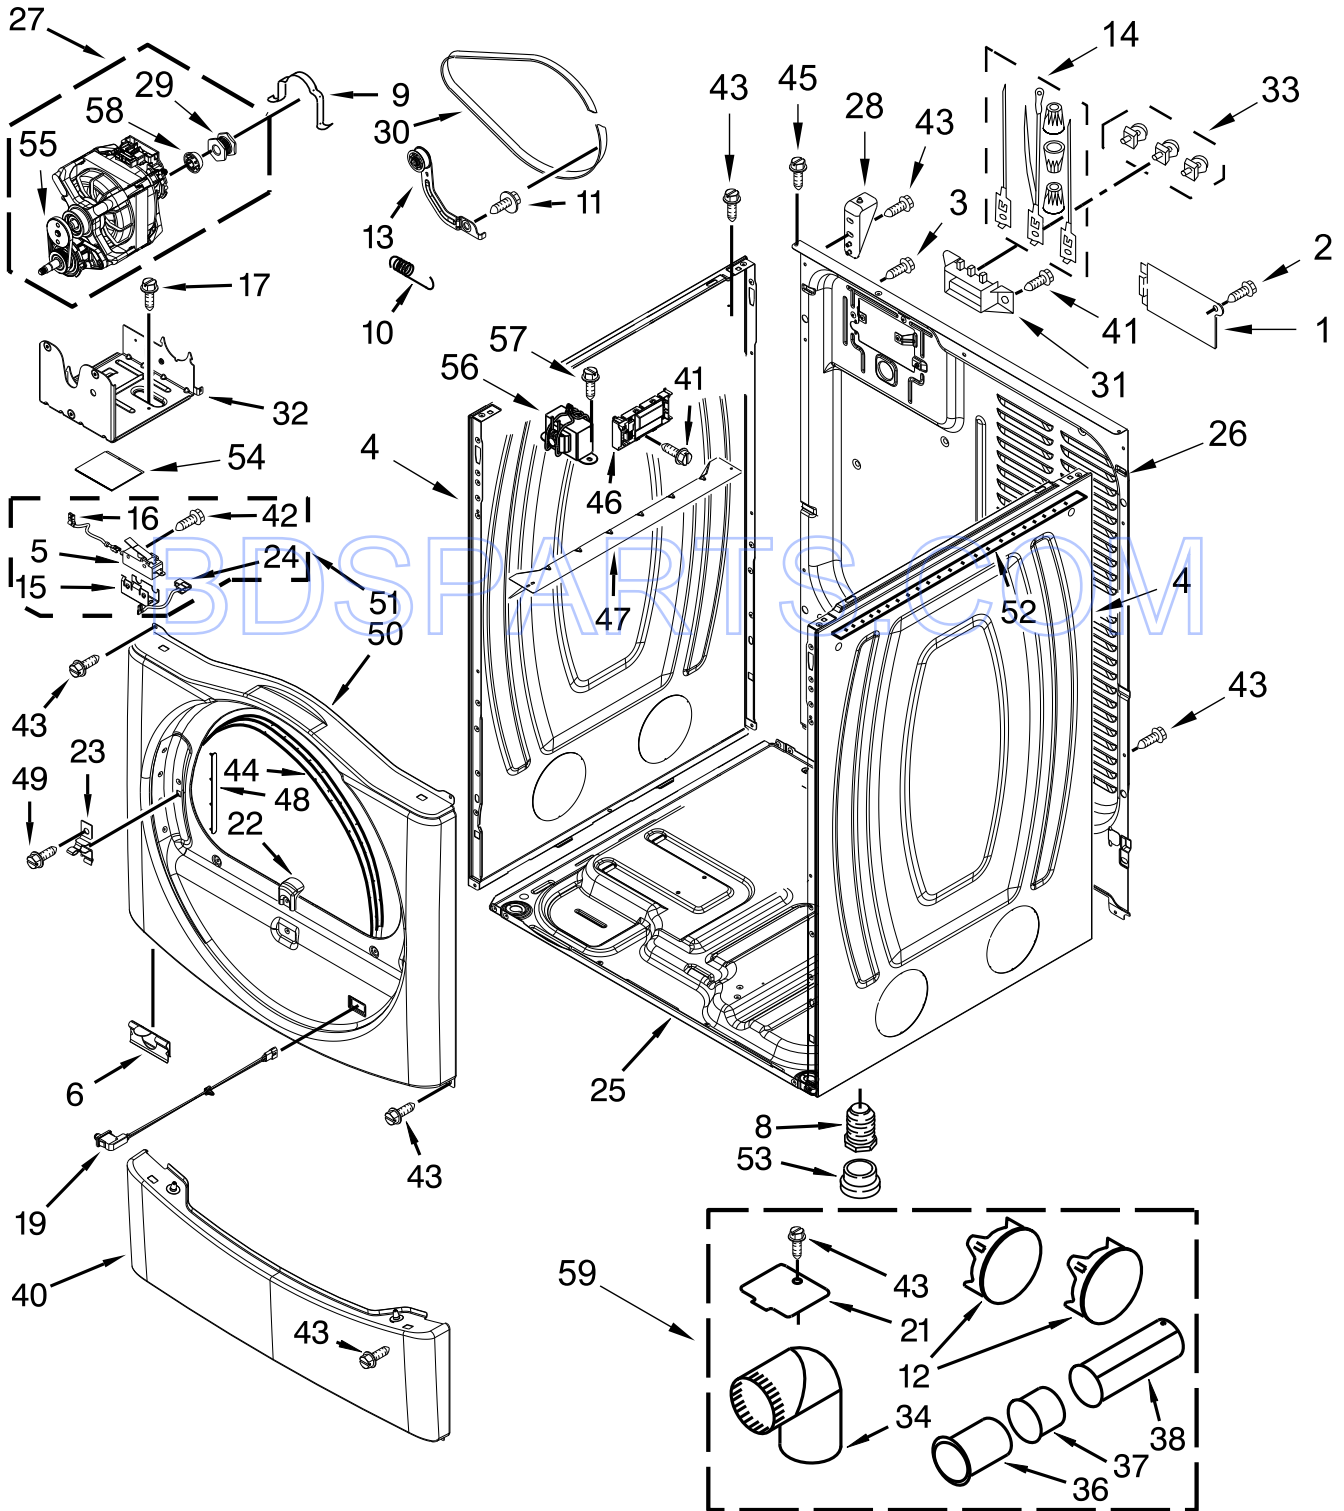

CABINET PARTS

CABINET PARTS

<u>Illus. No.</u>	<u>Part No.</u>	<u>Description</u>	<u>Illus. No.</u>	<u>Part No.</u>	<u>Description</u>	<u>Illus. No.</u>	<u>Part No.</u>	<u>Description</u>
1	W10286180	Cover, Terminal Block	19	W10350910	Assembly, Door Switch	43	3390647	Screw
2	3390814	Screw	21	8066115	Plate, Cover	44	3387242	Seal, Front Panel
3	8533974	Screw	22	8580015	Ramp, Door	45	3393008	Screw
4		Panel, Side	23	8565122	Strike, Door	46	W10166305	Control Board
	W10542714	White	24	8539892	Wire, Motor To Belt Switch	47	8563727	Bracket, Control
5	8564010	Assembly, Switch & Actuator	25	8565046	Base, Cabinet	48	8565043	Plug, Front Panel
6	8519459	Clip, Toe Panel	26	8565059	Panel, Rear	49	3357011	Screw
8	3392100	Foot, Dryer	27	W10396034	Assembly, Motor 60 HZ.	50		Front Panel
	279810	Foot, Optional (Extended Length Package Of 2) (Not Included)	28	W10137398	Stop, Top Panel		W10549665	White
9	660658	Clamp, Motor	29	3394341	Pulley, Motor	51	W10155571	Switch, Assembly
10	W10446781	Spring, Idler	30	W10131172	Belt, Drive	52	8318396	Seal, Foam
11	3389420	Screw	31	3397659	Block, Terminal	53	3391943	Boot, Foot
12		Multivent Plug	32	W10135695	Bracket, Motor	54	W10212660	Motor, Sound Pad
	697750	White	33	279393	Screw Kit, Terminal Block	55	3405160	Belt, Drive (Blower Wheel)
13	W10344192	Assembly, Idler	34	49026	Elbow	56	W10131839	Transformer
14	279318	Terminal, Brass & Tinned (Includes Terminal Block Screw Kit)	36	8563747	Pipe, Exhaust (Medium)	57	8533971	Screw
			37	8563750	Pipe, Exhaust (Short)	58	3393657	Restrainer, Belt
15	8564011	Bracket, Switch	38	8563749	Pipe, Exhaust (Long)	59		Optional Parts Not Included|Dryer Exhaust Kit|(For Side & Bottom Venting)
16	W10167613	Wire, Belt Switch	40		Toe, Panel		279818	White
				8540621	White			
17	343641	Screw	41	8533971	Screw			
			42	W10002600	Screw