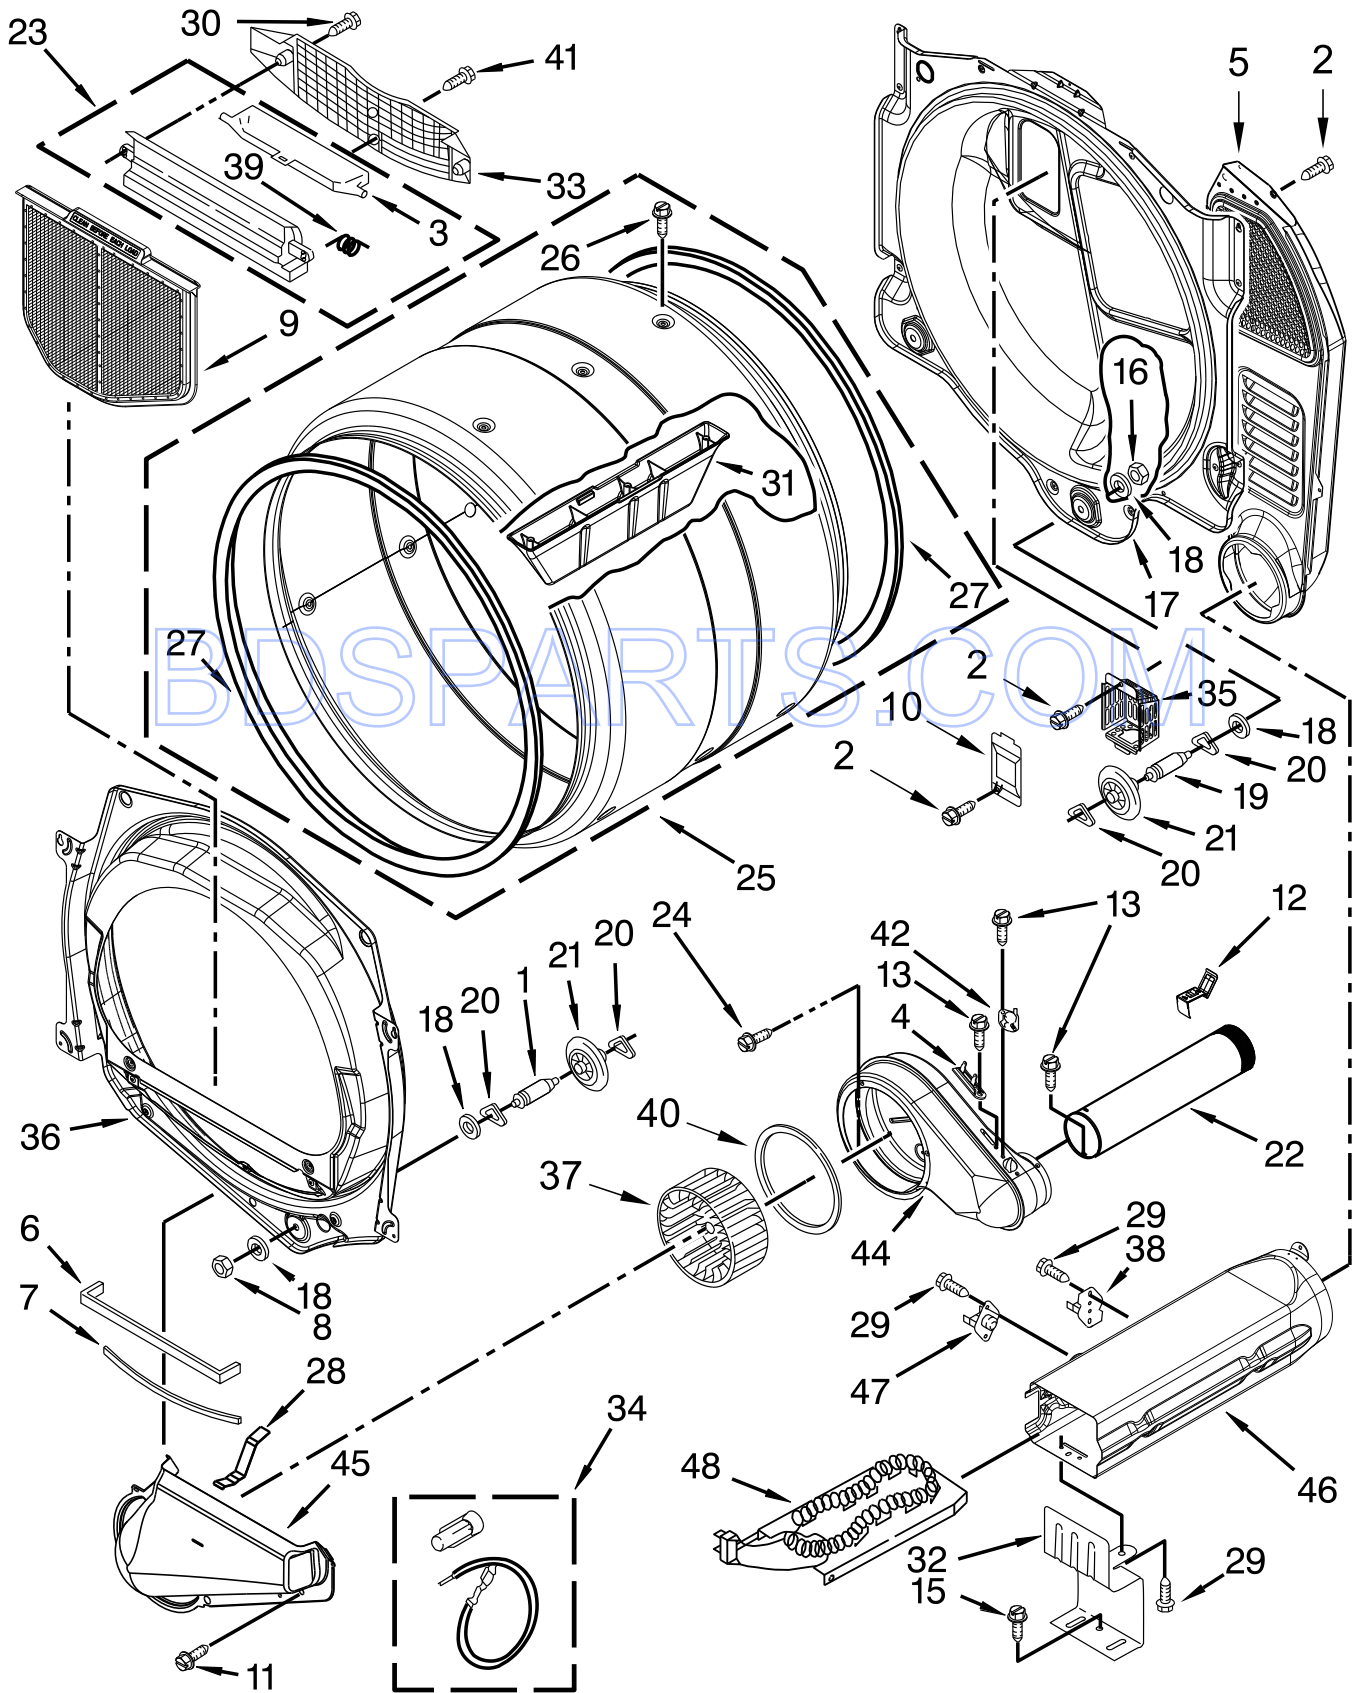

BULKHEAD PARTS

BULKHEAD PARTS

<u>Illus. No.</u>	<u>Part No.</u>	<u>Description</u>	<u>Illus. No.</u>	<u>Part No.</u>	<u>Description</u>	<u>Illus. No.</u>	<u>Part No.</u>	<u>Description</u>
1	8575324	Shaft, RH Thread	19	8575325	Shaft, LH Thread	35	8578825	Bracket, Drum Light
2	3390647	Screw	20	W10512946	Washer, Tri Ring	36	8565061	Bulkhead, Front
3	W10153413	Door, Lint Screen	21	W10314171	Roller, Support	37	W10349492	Wheel, Blower
4	3392519	Fuse, Thermal (91C)	22	8563728	Pipe, Exhaust	38	8318314	Kit, Thermal Cut-Off (Includes High Limit Thermostat)
5	697354	Assembly, Air Duct	23	W10153423	Assembly, Outlet Housing	39	3394986	Spring, Lint Screen Door
6	697813	Seal, Outlet Housing	24	489463	Screw	40	697770	Seal, Plate Cover
7	697814	Seal, Drum Front	25	W10549246	Assembly, Drum (Complete)	41	695240	Screw
8	3934666	Nut, Hex	26	W10219342	Screw	42	8577274	Thermistor
9	W10049370	Screen, Lint	27	W10521118	Seal, Drum	44	8544362	Housing, Blower
10	3402841	Lens, Drum Light	28	W10345456	Clip, Spring	45	8066168	Assembly, Lint Duct
11	359625	Screw	29	90767	Screw	46	3392537	Assembly, Weld Heater Box
12	8572105	Clip, Exhaust	30	3387230	Screw	47	3391914	Thermostat HL-295/215
13	8533971	Screw	31	W10153409	Baffle, Drum	48	3387748	Element, Heater
15	693995	Screw	32	8066099	Bracket, Heater Box			
16	W10001120	Nut, Hex (Left Hand Thread)	33	W10153412	Grille, Outlet			
17	W10080170	Bulkhead, Rear	34	279457	Terminal Wire Kit (For Heater Element Wiring Harness Repair)			
18	3387459	Washer						

BDSPARTS.COM