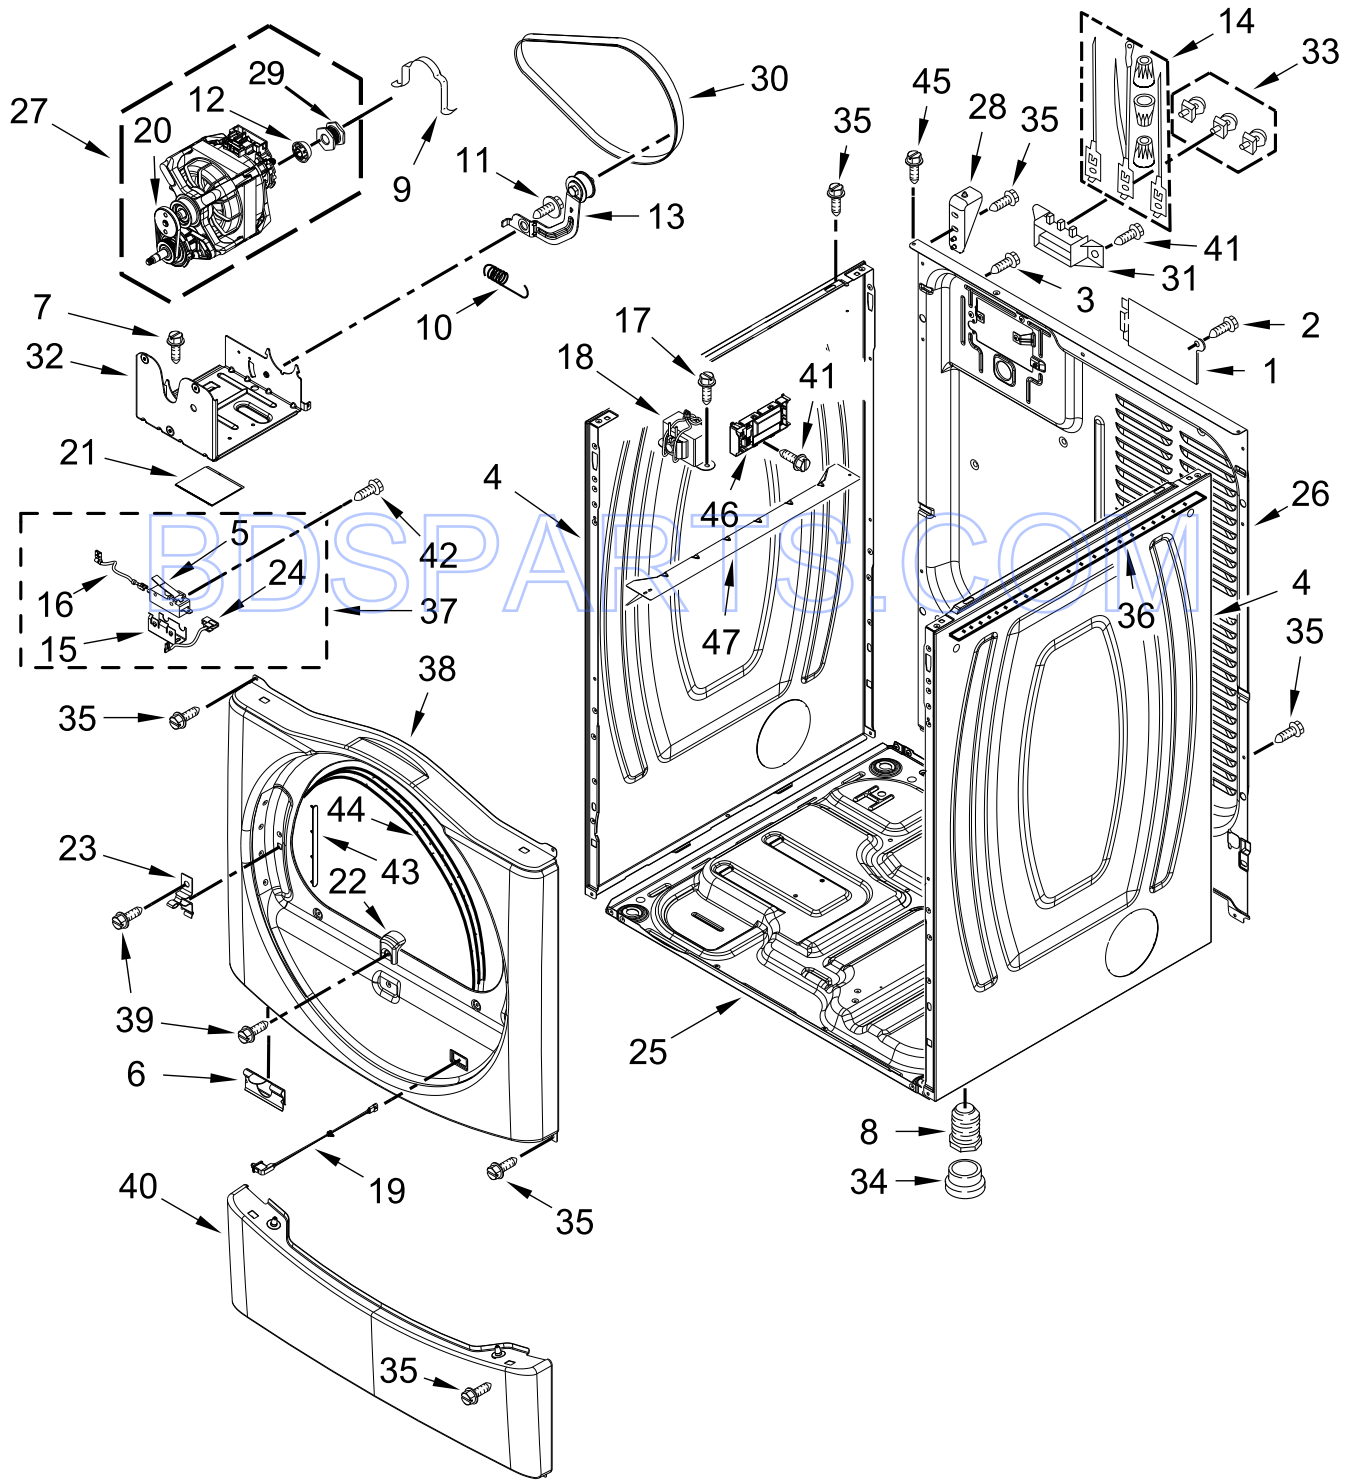

CABINET PARTS

CABINET PARTS

<u>Illus.</u> <u>No.</u>	<u>Part No.</u>	<u>Description</u>	<u>Illus.</u> <u>No.</u>	<u>Part No.</u>	<u>Description</u>	<u>Illus.</u> <u>No.</u>	<u>Part No.</u>	<u>Description</u>
1	W10286180	Cover, Terminal Block	16	W10167613	Wire, Belt Switch	35	3390647	Screw
2	3390814	Screw	17	8533971	Screw	36	8318396	Seal, Foam
3	W10773242	Screw	18	W10131839	Transformer	37	W10155571	Switch, Assembly
4		Panel, Side	19	W10350910	Assembly, Door Switch	38		Panel, Front
	W10542714	White	20	3405160	Belt, Drive (Blower Wheel)		W10549665	White
5	8564010	Assembly, Switch and Actuator	21	W10212660	Motor, Sound Pad	39	3357011	Screw
6	8519459	Clip, Toe Panel	22	8580015	Ramp, Door	40		Panel, Toe
7	343641	Screw	23	8565122	Strike, Door		8540621	White
8	3392100	Foot, Dryer	24	8539892	Wire, Motor To Belt Switch	41	8533971	Screw
	279810	Foot, Optional (Extended Length Package Of 2) (Not Included)	25	8565046	Base, Cabinet	42	98129	Screw
9	660658	Clamp, Motor	26	8565059	Panel, Rear	43	8565043	Plug, Front Panel
10	W10446781	Spring, Idler	27	W10396034	Assembly, Motor 60 HZ.	44	3387242	Seal, Front Panel
11	3389420	Screw	28	W10137398	Stop, Top Panel	45	3393008	Screw
12	3393657	Restrainer, Belt	29	3394341	Pulley, Motor	46	W10166305	Control Board
13	W10344192	Assembly, Idler	30	W10131172	Belt, Drive	47	8563727	Bracket, Control
14	279318	Terminal, Brass and Tinned (Includes Terminal Block Screw Kit)	31	3397659	Block, Terminal			OPTIONAL PARTS NOT ILLUSTRATED
			32	W10135695	Bracket, Motor	W10470674		Kit, 4-Way Venting
			33	279393	Screw Kit, Terminal Block			
15	8564011	Bracket, Switch	34	3391943	Boot, Foot			

BUSPARTS.COM