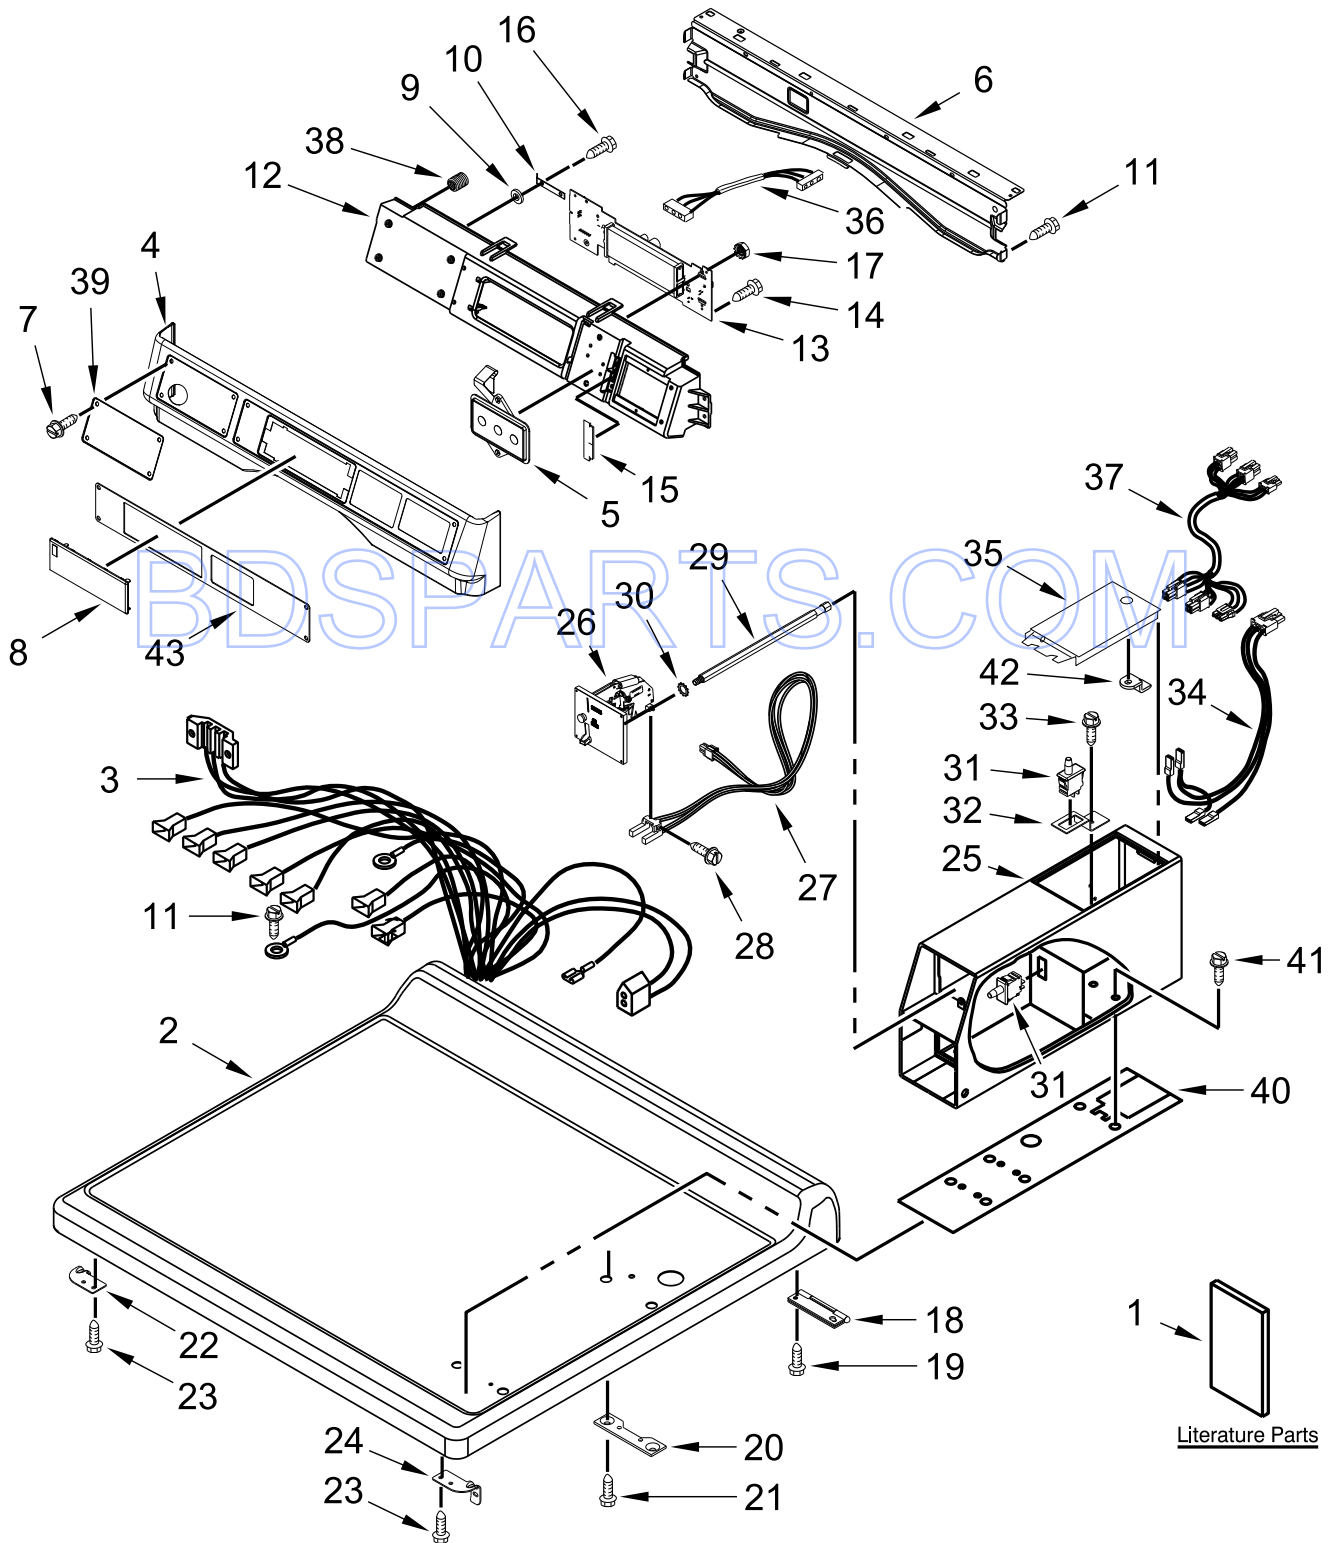

COMMERCIAL ELECTRIC DRYER

MODELS:

MDE28PDCYW0 (White)

BDSPARTS.COM

TOP AND CONSOLE PARTS

Literature Parts

TOP AND CONSOLE PARTS

<u>Illus. No.</u>	<u>Part No.</u>	<u>Description</u>	<u>Illus. No.</u>	<u>Part No.</u>	<u>Description</u>	<u>Illus. No.</u>	<u>Part No.</u>	<u>Description</u>
1		Literature Parts	18		Hinge & Pin Assembly	35	3351136	Assembly, Service Door
	W10590740	Installation Instruction		8565018	White	36	W10166307	Harness, Communication
	W10589717	Tech Sheet	19	342055	Screw	37	W10166308	Harness, Meter Case
2		Top	20	3347825	Plate, Mounting	38	W10189313	Insert
	W10137411	White	21	98445	Screw	39	W10804029	Dispenser, Fascia
3	W10555111	Harness, Main	22	W10137445	Bracket - Top Panel, Left	40	W10137448	Cushion, Meter Case
4	W10779120	Console (Outer)	23	3390647	Screw	41	3349065	Bolt
5	W10779142	Switch, Membrane & Backer Plate	24	W10137444	Bracket - Top Panel, Right			Meter Case Mounting
6	8565237	Bracket, Console	25	W10171128	Meter Case	42	W10156125	Cam, Commercial Lock
7	W10137457	Screw	26	W10133242	Assembly, Single Coin Drop	43	W10801807	Fascia-Console
8	W10267645	Cover, Display	27		Coin Optic Sensor Assembly			
9	W10189075	Washer, Brass		W10247389	White			
10	W10532923	Ground-Jumper, Tab	28	W10142655	Screw			
11	337686	Screw	29	W10137319	Bolt, Hex Bar			
12	W10137427	Console (Inner)	30	W10068270	Washer, Lock			
13	W10166385	User-Interface Assembly	31	W10131838	Switch, Vault Service Door			
14	489136	Screw	32	W10133508	Bracket, Service Switch			
15	W10187276	Seal, Console	33	W10139210	Screw			
16	488234	Screw	34	W10211244	Wire, Harness Sensor Switch			
17	W10139046	Nut						