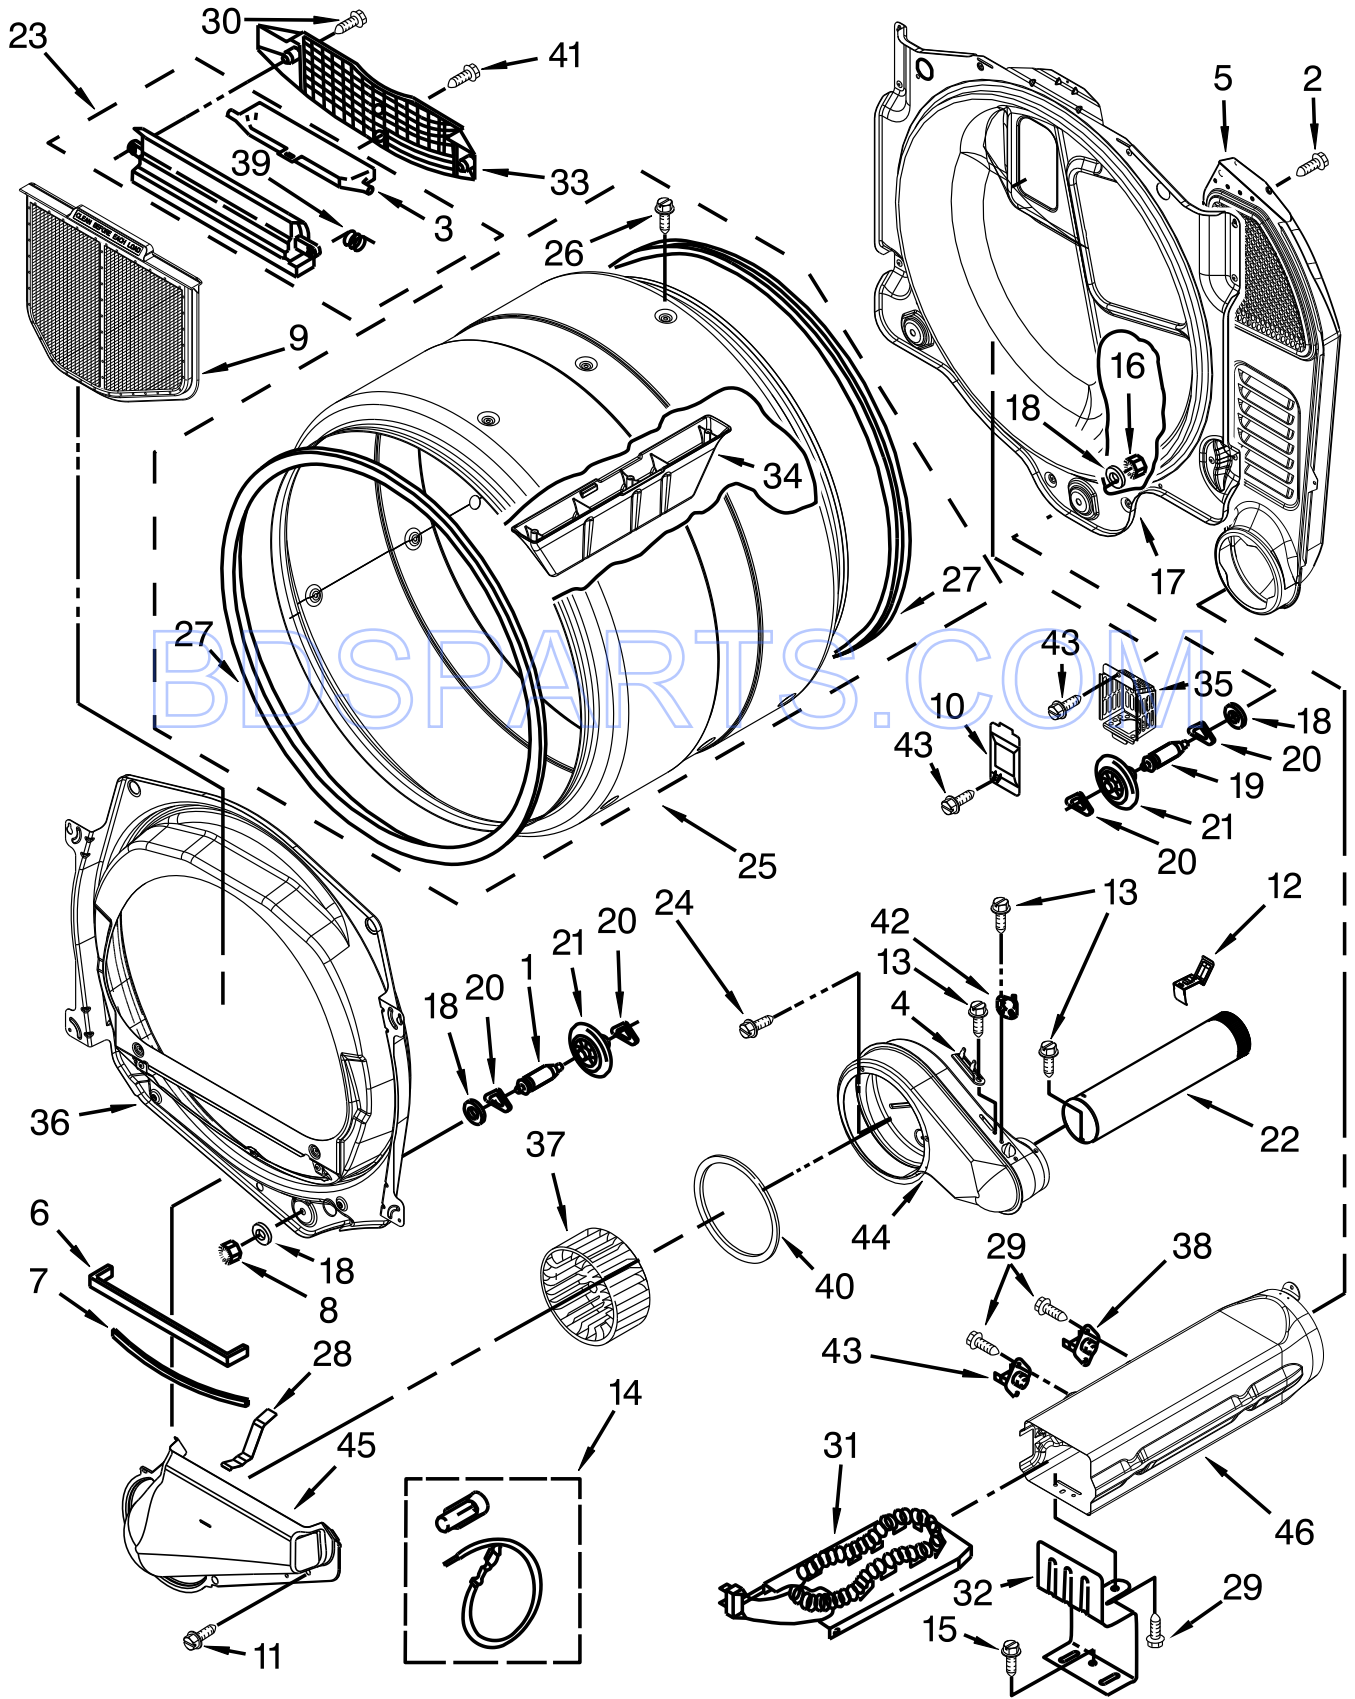

BULKHEAD PARTS

BULKHEAD PARTS

<u>Illus. No.</u>	<u>Part No.</u>	<u>Description</u>	<u>Illus. No.</u>	<u>Part No.</u>	<u>Description</u>	<u>Illus. No.</u>	<u>Part No.</u>	<u>Description</u>
1	W10359271	Shaft, Drum Roller - Right Hand Thread	18	3387459	Washer	38	8318314	Kit, Thermal Cut-Off (Includes High Limit Thermostat)
2	3390647	Screw	19	W10359272	Shaft, Drum Roller - Left Hand Thread	39	3394986	Spring, Lint Screen Door
3	W10153413	Door, Lint Screen	20	W10512946	Washer, Tri Ring	40	697770	Seal, Plate Cover
4	3392519	Fuse, Thermal (91C)	21	W10314171	Roller, Support	41	695240	Screw
5	697354	Assembly, Air Duct	22	8563728	Pipe, Exhaust	42	8577274	Thermistor
6	697813	Seal, Outlet Housing	23	W10153423	Assembly, Outlet Housing	43	3391914	Thermostat HL-295/215
7	697814	Seal, Drum Front	24	489463	Screw	44	8544362	Housing, Blower
8	3934666	Nut, Hex	25	W10549246	Assembly, Drum (Complete)	45	8066168	Assembly, Lint Duct
9		Lint Screen	26	W10219342	Screw	46	W10608837	Assembly, Weld Heater Box
	W10596627	White	27	W10521118	Seal, Drum			
10	3402841	Lens, Drum Light	28	W10345456	Clip, Spring			
11	359625	Screw	29	90767	Screw			
12	8572105	Clip, Exhaust	30	3387230	Screw			
13	8533971	Screw	31	3387748	Element, Heater			
14	279457	Terminal Wire Kit (For Heater Element Wiring Harness Repair)	32	8066099	Bracket, Heater Box			
15	693995	Screw	33	W10153412	Grille, Outlet			
16	W10001120	Nut, Hex (Left Hand Thread)	34	W10153409	Baffle, Drum			
17	W10080170	Bulkhead, Rear	35	8578825	Bracket, Drum Light			
			36	8565061	Bulkhead, Front			
			37	W10349492	Wheel, Blower			

BDS PARTS.COM