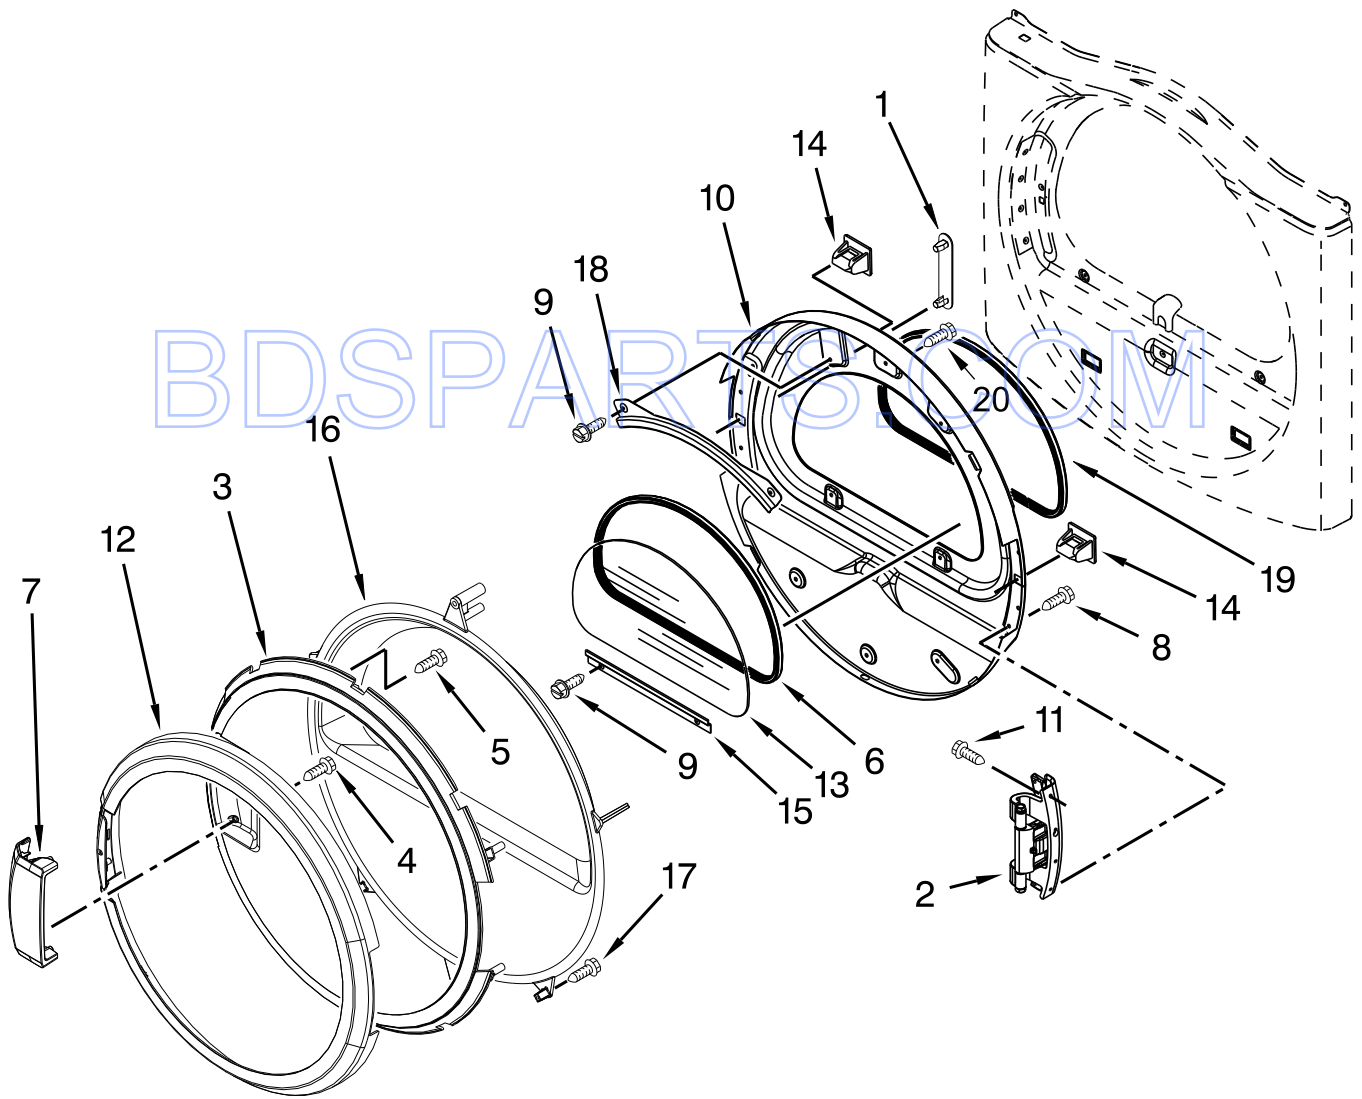

COMMERCIAL ELECTRIC DRYER

MODELS:

MDE28PDCYW0 (White)

BDSPARTS.COM

TOP AND CONSOLE PARTS

Literature Parts

TOP AND CONSOLE PARTS

<u>Illus. No.</u>	<u>Part No.</u>	<u>Description</u>	<u>Illus. No.</u>	<u>Part No.</u>	<u>Description</u>	<u>Illus. No.</u>	<u>Part No.</u>	<u>Description</u>
1		Literature Parts	18		Hinge & Pin Assembly	35	3351136	Assembly, Service Door
	W10590740	Installation Instruction		8565018	White	36	W10166307	Harness, Communication
	W10589717	Tech Sheet	19	342055	Screw	37	W10166308	Harness, Meter Case
2		Top	20	3347825	Plate, Mounting	38	W10189313	Insert
	W10137411	White	21	98445	Screw	39	W10804029	Dispenser, Fascia
3	W10555111	Harness, Main	22	W10137445	Bracket - Top Panel, Left	40	W10137448	Cushion, Meter Case
4	W10779120	Console (Outer)	23	3390647	Screw	41	3349065	Bolt
5	W10779142	Switch, Membrane & Backer Plate	24	W10137444	Bracket - Top Panel, Right			Meter Case Mounting
6	8565237	Bracket, Console	25	W10171128	Meter Case	42	W10156125	Cam, Commercial Lock
7	W10137457	Screw	26	W10133242	Assembly, Single Coin Drop	43	W10801807	Fascia-Console
8	W10267645	Cover, Display	27		Coin Optic Sensor Assembly			
9	W10189075	Washer, Brass		W10247389	White			
10	W10532923	Ground-Jumper, Tab	28	W10142655	Screw			
11	337686	Screw	29	W10137319	Bolt, Hex Bar			
12	W10137427	Console (Inner)	30	W10068270	Washer, Lock			
13	W10166385	User-Interface Assembly	31	W10131838	Switch, Vault Service Door			
14	489136	Screw	32	W10133508	Bracket, Service Switch			
15	W10187276	Seal, Console	33	W10139210	Screw			
16	488234	Screw	34	W10211244	Wire, Harness Sensor Switch			
17	W10139046	Nut						

BDS PARTS.COM

DOOR PARTS

DOOR PARTS

<u>Illus.</u> <u>No.</u>	<u>Part No.</u>	<u>Description</u>
1	8565119	Hole Cover, Hinge
2	W10304672	Assembly, Door Hinge
3	W10137467	Assembly, Door Intermediate
4	9742177	Screw
5	3400618	Screw
6	8579663	Seal, Window
7		Handle, Door
	W10112976	White